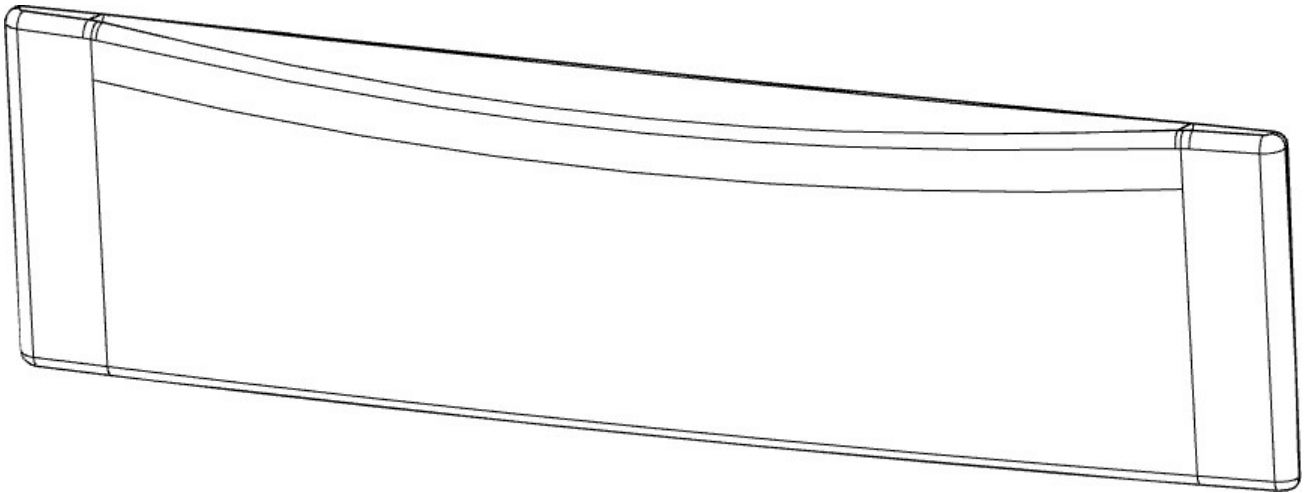

ESTUFA AF5001D

No. Ilus.	DESCRIPCIÓN	Cant.	No. de Parte
1	OUTER PANEL OVEN DOOR SILVER PAINTED	1	W11363995
2	OVEN DOOR HANDLE	1	W10873105
3	OUTER DOOR GLASS	1	W10507547
4	OVEN DOOR PILLAR LEFT	1	W10540454
4.1	OVEN DOOR PILLAR RIGHT	1	W10540452
5	OVEN DOOR FIBER GLASS	1	W10646495
6	INNER GLASS SEAL	2	W10292266
7	INNER GLASS OVEN DOOR	1	W10828688
8	TOP TRIM DOOR ASSY	1	W10608322
9	OVEN DOOR HINGE	2	98017875
**	KIT OVEN DOOR BLACK DSL	**	W11376507

ESTUFA AF5001D