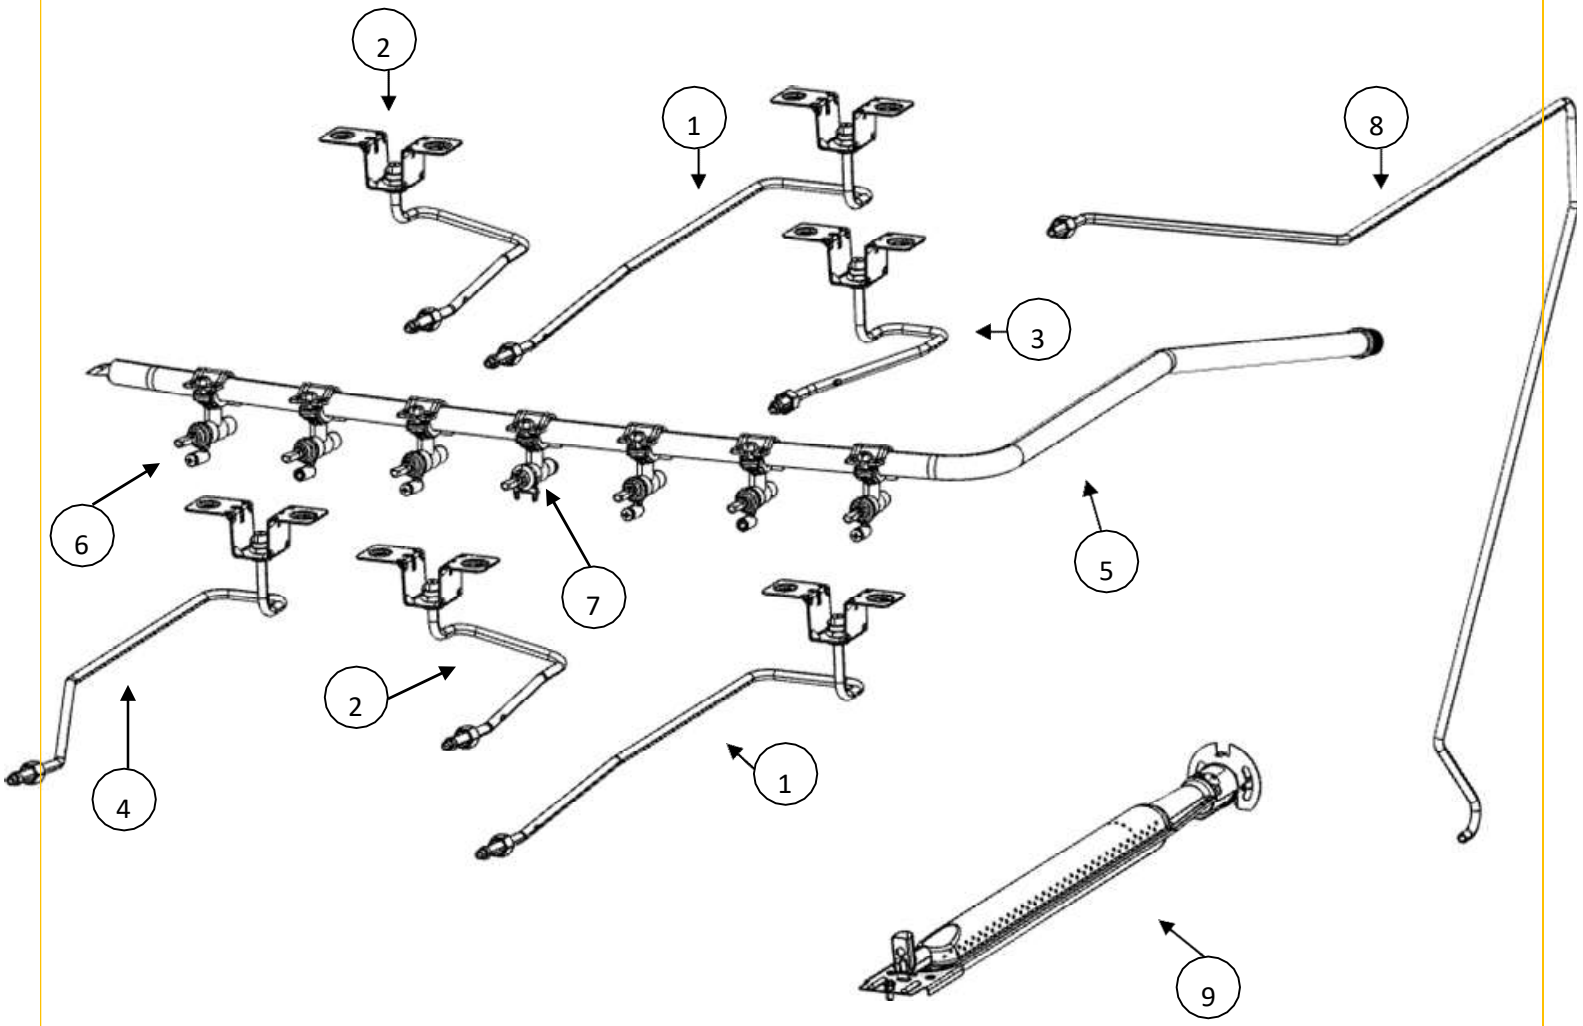

ESTUFA AF5001D

ESTUFA AF5001D

No. Ilus.	DESCRIPCIÓN	Cant.	No. de Parte
1	REAR TUBING ASM STD	2	W10540693
2	FRONT TUBING ASM STD	2	W10540691
3	FRONT TUBING STD	1	W10543564
4	REAR TUBING STD	1	W10543562
5	MANIFOLD TUBE ASSY	1	W10491708
6	VALVE SURF ZAMAK TUB.STD PROP	6	W10452660
7	VALVE THERMOC. 5 POS. PROPANE	1	W10452676
8	TUBING OVEN BURNER ASSY	1	W11102409
9	OVEN BURNER ASSY	1	W10646982
**	KIT CONV NG	**	W10613661
**	KIT CONV LP	**	W10613664