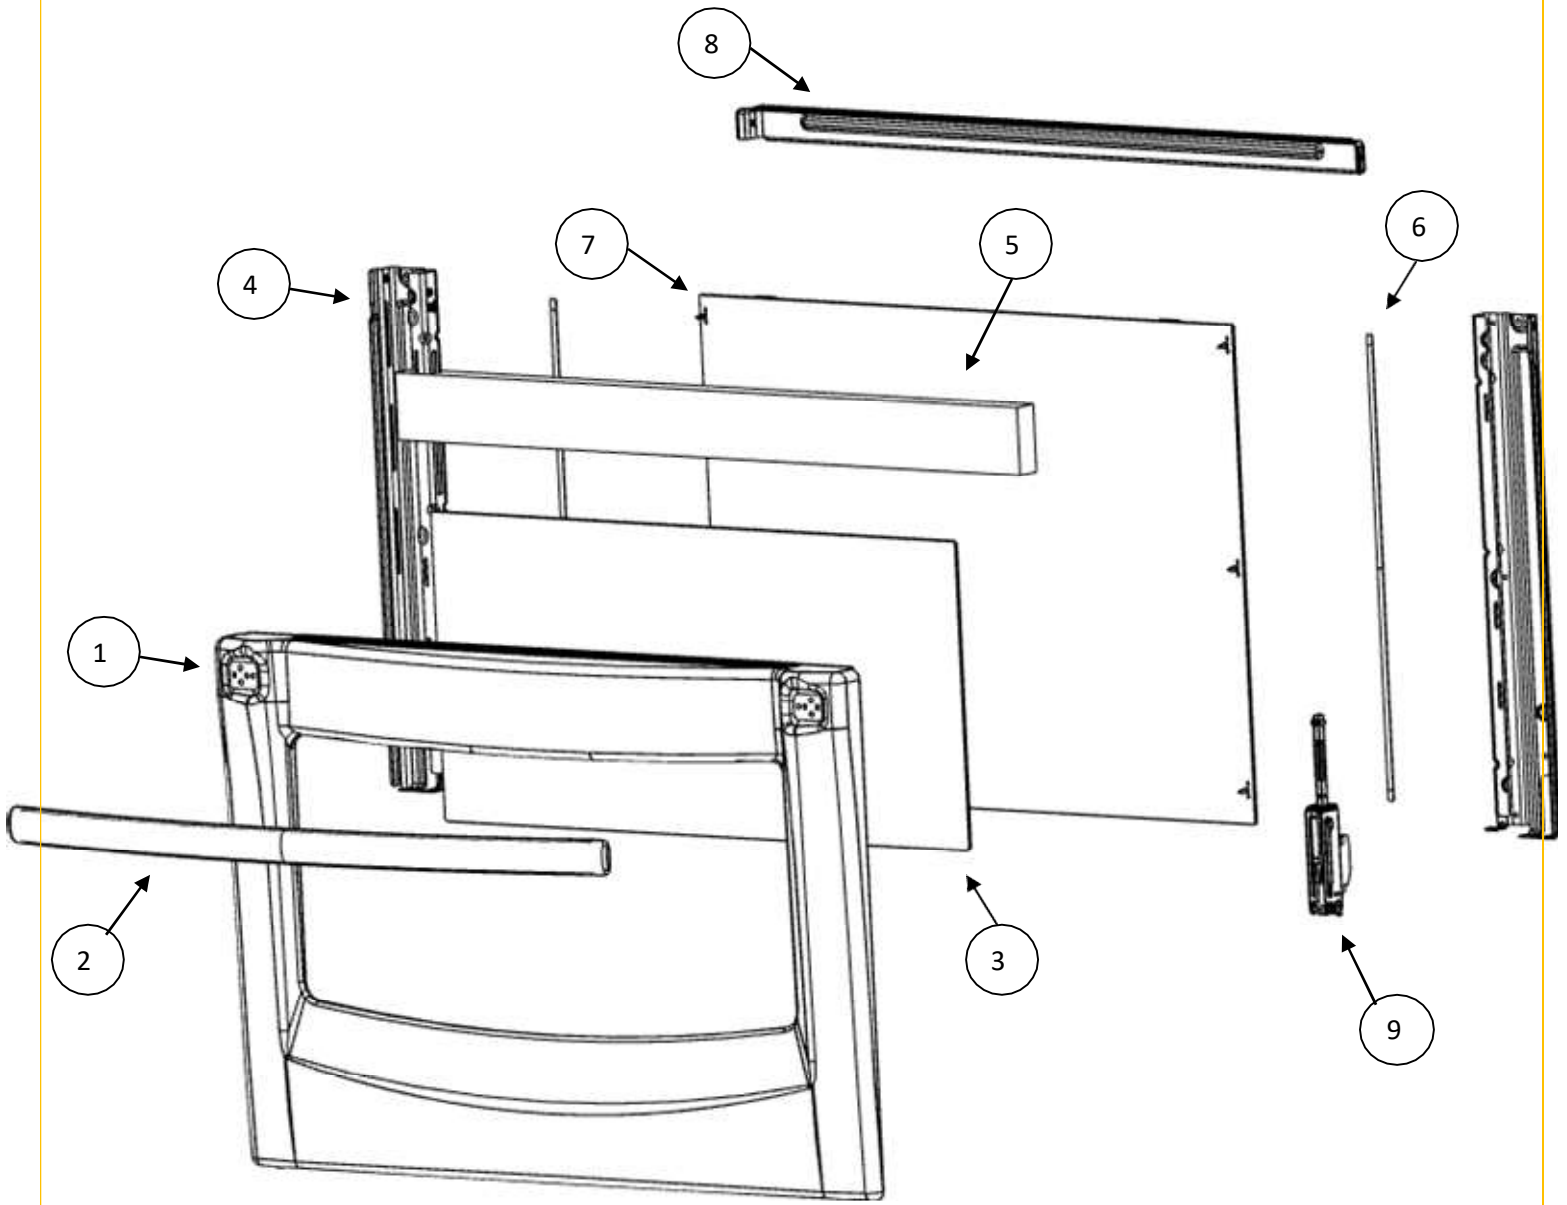

ESTUFA AF5001D

ESTUFA AF5001D

No. Ilus.	DESCRIPCIÓN	Cant.	No. de Parte
1	OUTER PANEL OVEN DOOR SILVER PAINTED	1	W11363995
2	OVEN DOOR HANDLE	1	W10873105
3	OUTER DOOR GLASS	1	W10507547
4	OVEN DOOR PILLAR LEFT	1	W10540454
4.1	OVEN DOOR PILLAR RIGHT	1	W10540452
5	OVEN DOOR FIBER GLASS	1	W10646495
6	INNER GLASS SEAL	2	W10292266
7	INNER GLASS OVEN DOOR	1	W10828688
8	TOP TRIM DOOR ASSY	1	W10608322
9	OVEN DOOR HINGE	2	98017875
**	KIT OVEN DOOR BLACK DSL	**	W11376507