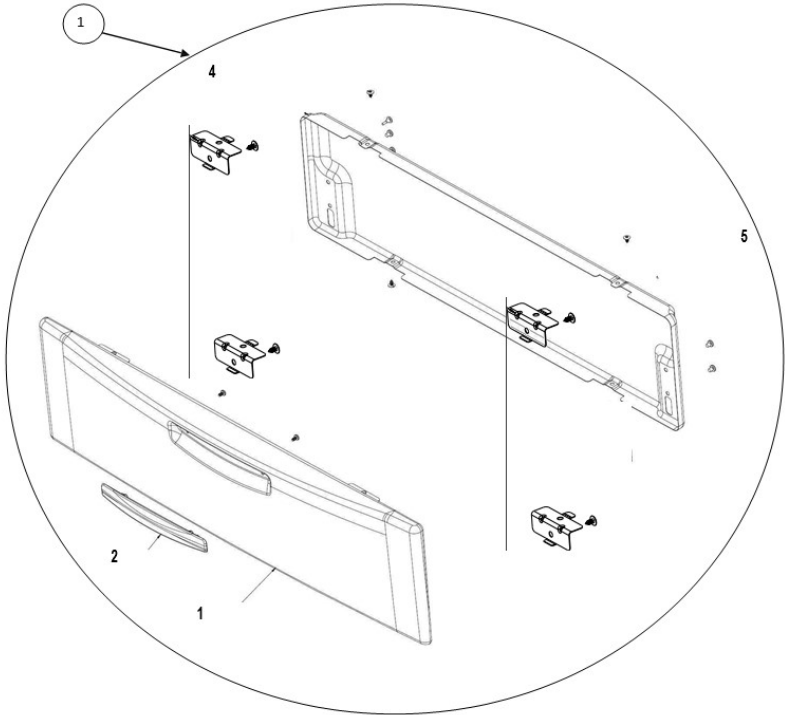

Estufa Whirlpool AF5334D00

No. Ilus.	DESCRIPCIÓN	No. de Parte
1	Puerta Asador Ensamble	W10737012

KIT DE CONVERSION GAS NATURAL:	W10796092	
Componentes a solicitar:	W10614046 (1)	REAR TUBE ASM LEFT
	W10614049 (2)	FRONT TUBE ASM LEFT / FRONT ASM TUBE CENTRAL
	W10614052 (1)	REAR ASM TUBE CENTRAL / REAR TUBE ASM RIGHT
	W10614054 (1)	FRONT TUBE ASM
	W10539375 (1)	ORIFICE OVEN BURNER
	W10452677 (1)	THERMOCONTROL
	W10452673 (6)	VALVE FOR STD BURNER