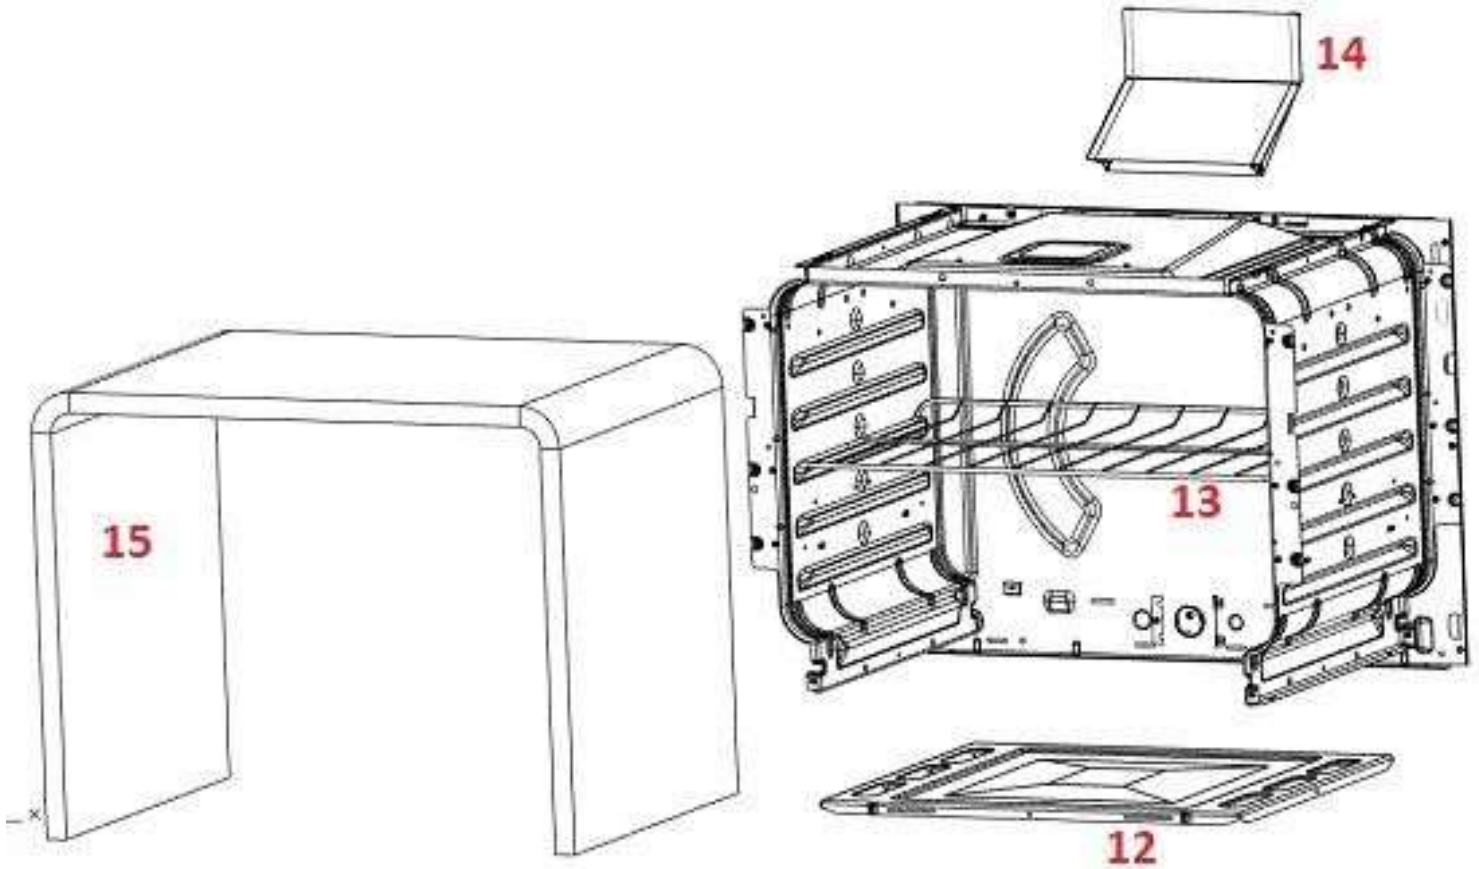

ESTUFA AF5572D00

ESTUFA AF5572D00

No. Ilustración	Descripción	Piezas	No. Parte
1	REAR FRAME	1	W10590203
2	FRONT VERTICAL PILLAR	2	W10354862
3	TOP SIDE PANEL	2	W10577312
4	BROILER BACK OVEN	1	W10515063
5	SEAL OVEN DOOR	1	W10759584
6	COUNTER SUPPORT	2	W10327222
7	SIDE PANEL	2	W10869201
8	BASE RAIL	2	W10446524
9	BASE CORNER FRONT	2	W10596641
10	CROSS SUPPORT	2	W10327223
11	FRONT FRAME	1	W10448073
12	OVEN BOTTOM	1	W10764694
13	OVEN RACK	1	W10550642
14	FLUE BOX ASM	1	W10742507
15	OVEN WRAPPER	1	W10364807