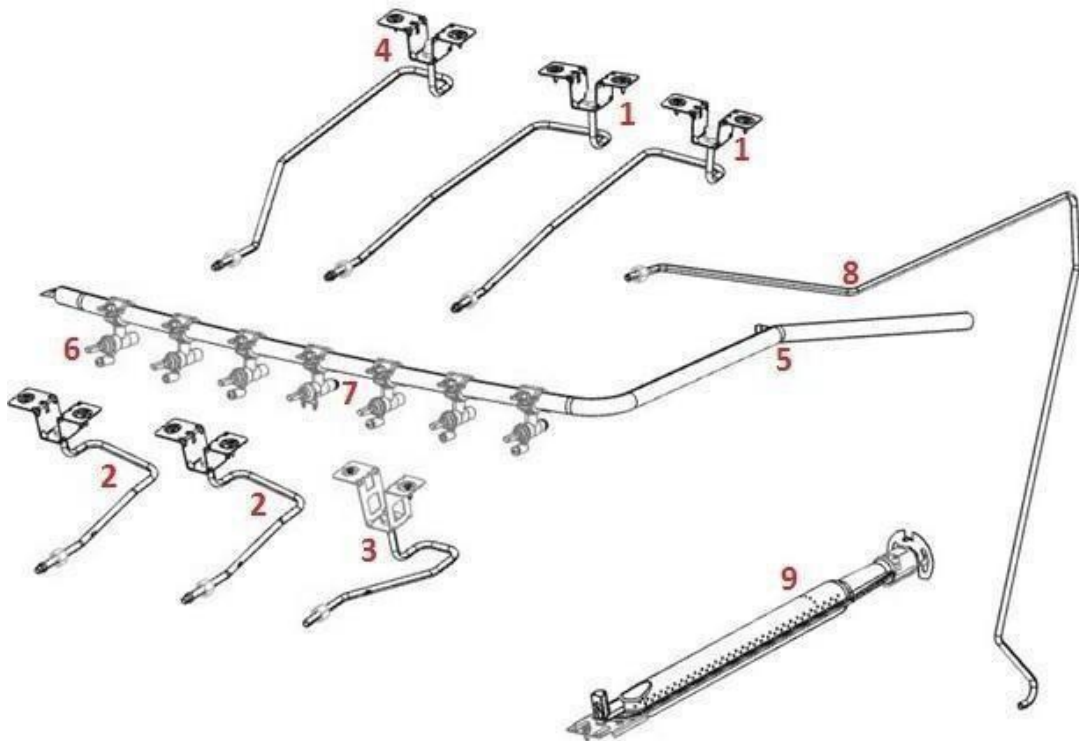

Distribuidor Autorizado

SurteRápido.com

Venta de Refacciones
Electrodomesticas

Estufa Whirlpool AF6423D00