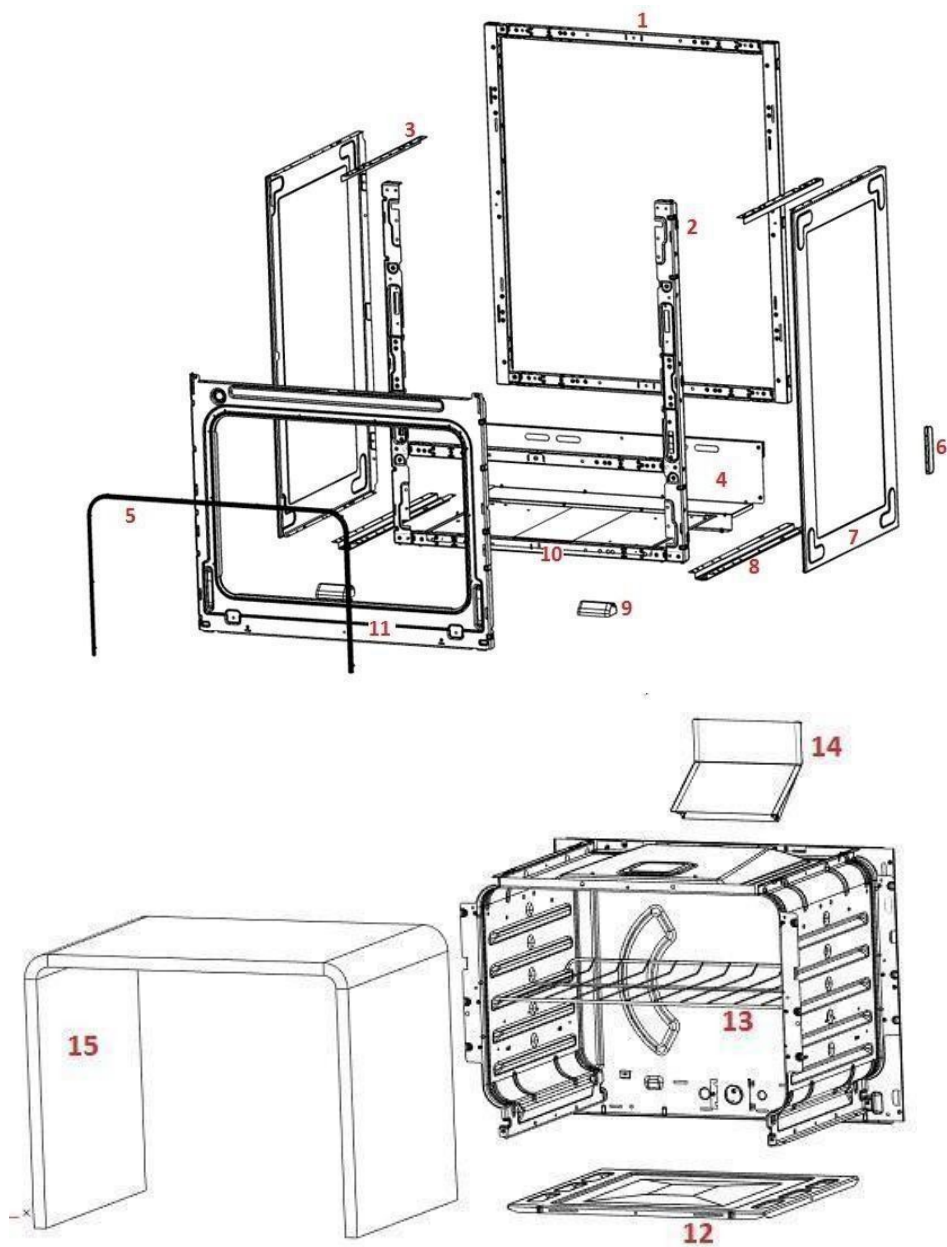

SurteRápido.com

Venta de Refacciones
Electrodomesticas

Estufa Whirlpool AF6423D00

Estufa Whirlpool AF6423D00

No. Ilus.	DESCRIPCIÓN	No. de Parte
1	REAR FRAME	W10500814
2	FRONT VERTICAL PILLAR	W10354862
3	TOP SIDE PANEL	W10577312
4	BROILER BACK OVEN	W10515063
5	SEAL OVEN DOOR	W10759584
6	COUNTER SUPPORT	W10327222
7	SIDE PANEL	W10869201
8	BASE RAIL	W10446524
9	BASE CORNER FRONT	W10596641
10	CROSS SUPPORT	W10327223
11	FRONT FRAME	W10448073
12	OVEN BOTTOM	W10764694
13	OVEN RACK	W10550642
14	FLUE BOX ASM	W10742507
15	OVEN WRAPPER	W10364807