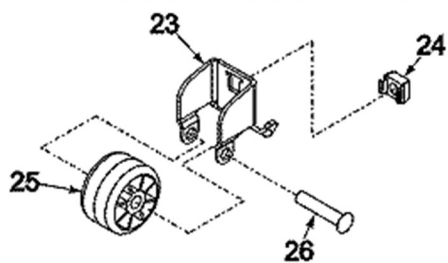

Guía	Descripción	# de parte
1	Grille, Shroud	WPW10175909
2	TRAY-DRIP	W11547653
3	CLIP- EVAP	10623002
4	COVER-EVAP	W10308416
5	GASKET	W11451451
6	Adjustment Screw	71003131
7	Single Wheel Assembly	12580304
8	Screw	67006425
9	SCREW	M0260242
10	Thermistor	12002355
11	Drier	WPB2150504
12	EVAPORATOR	12002041
13	AIR DAM	12225601
14	DAM- RIGHT	67001084
15	Defrost Heater	WP67002493
16	CLIP	W11673433
17	SHROUD- EV	67002777
18	Evaporator Motor Kit - 60Hz 115V	12002744
19	CLIP- EVAP	67002779
20	Fan Grommet	WP67002780
21	Evaporator Fan Blade	WP2169142
22	GASKET	W10856123
23	BRACKET- R	12456801V
24	Speed Nut	M0286708
25	Single Roller	WP10450603
26	Roller Pin	M1205302
27	CLIP- DRIE	10547002
28	Screw	WP98165
29	SCREW	67006612
30	Defrost Thermostat	WP67003426
31	HARNS-WIRE	67004080