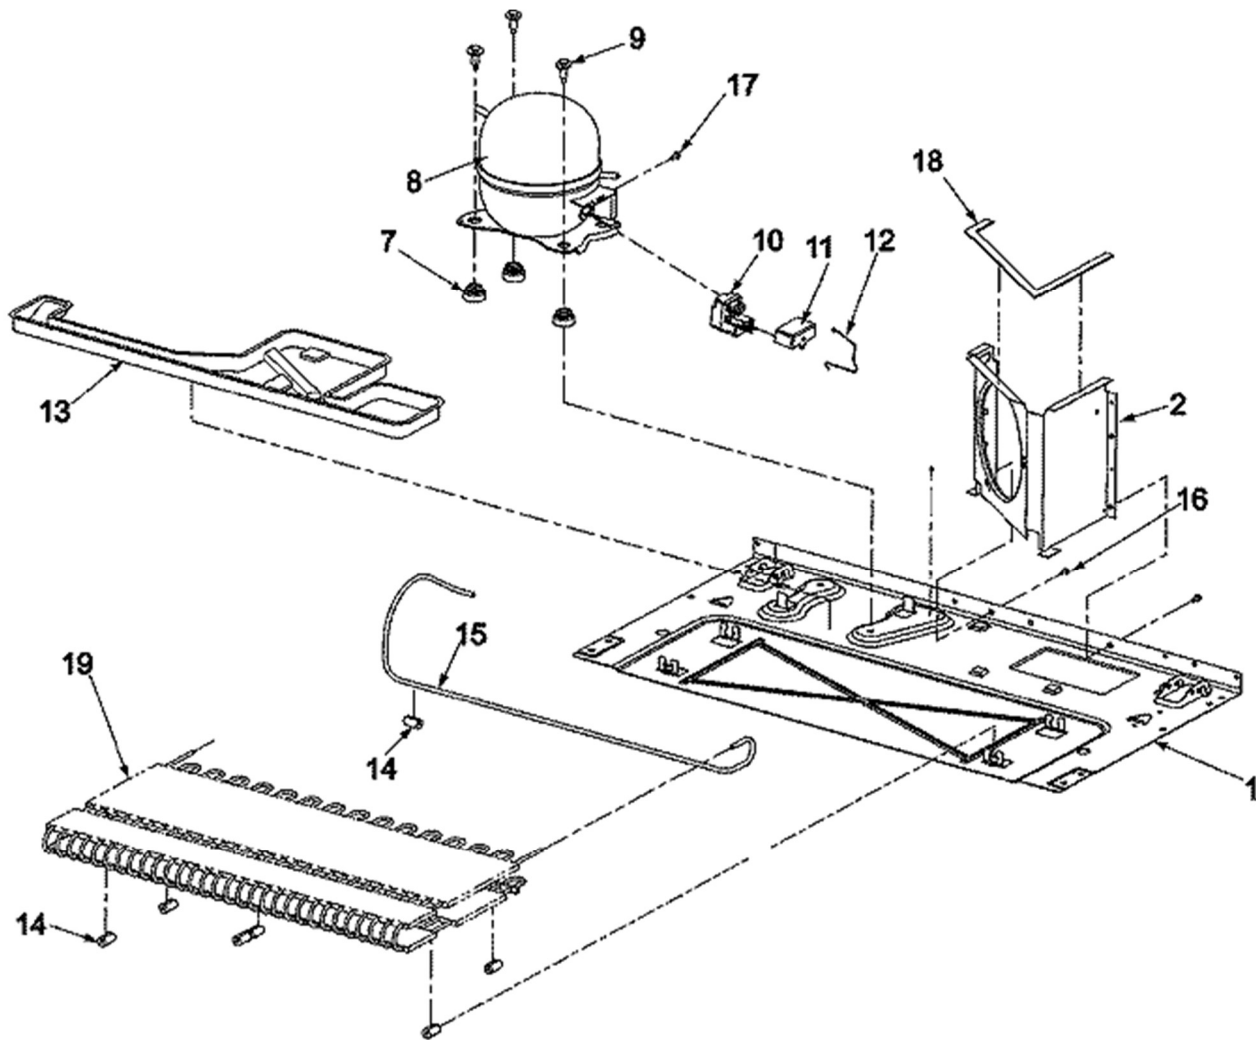

Guía	Descripción	# de parte
1	COVER-BACK	12575101WD
2	USE WPL 12751511	67004098
3	Screw	67006425
4	SCREW	681390
5	GASKET- MC	B5759649
6	Replacement Ice Maker	D7824706Q
6	Ice Maker Front Cover	WPW10289690
6	Ice Maker Shut-Off Arm	WP67004028
6	Ice Maker Wire Harness	WPD7813010
7	Screw	WP98165
8	Plastic Tube Insert	WPA3223101
8	Plastic Tubing	WPB5705307
9	Cord Clip	M0104102
10	Dual Water Valve	WP67005154
11	Clip	WPM0104106
12	Speed Clamp Clip	WPM0114003
12	Refrigerator Ice Maker Fill Tube	W11176463
13	Water Tubing Clamp	W10833902
15	Ice Bucket	WP67001255
16	COVER- WAT	12726003
17	Insulation	67003796
18	Water Line Clip	67004701
19	CLAMP-TUBE	12831101
20	TRACK- WAT	67004102
21	Power Cord - Black	WP67006506

<b>Guía</b>	<b>Descripción</b>	<b># de parte</b>
1	PAN- BASE	12457108
2	SHROUD- CO	67001090
3	Condenser Fan Motor Kit	12002738
4	Condenser Fan Motor Kit	12002738
5	Speed Nut	WP486692
6	BLADE- CON	WP12587601
7	Compressor Grommet	67003493
8	Compressor Kit	W10309989
9	SCREW	M0221523
10	Compressor Start Device and Capacitor	W10613606
11	Run Capacitor	WP65889-4
12	CLIP	12576801
13	PAN- DRAIN	WP12579803
14	GROMMET- C	67005680
15	TUBE- DISC	WP12866903
16	Screw	67006425
17	USE WPL 67006433	12992301
18	SEAL-STRIP	WP854334
19	Condenser	WP67006131
20	HARNS-WIRE	67004097