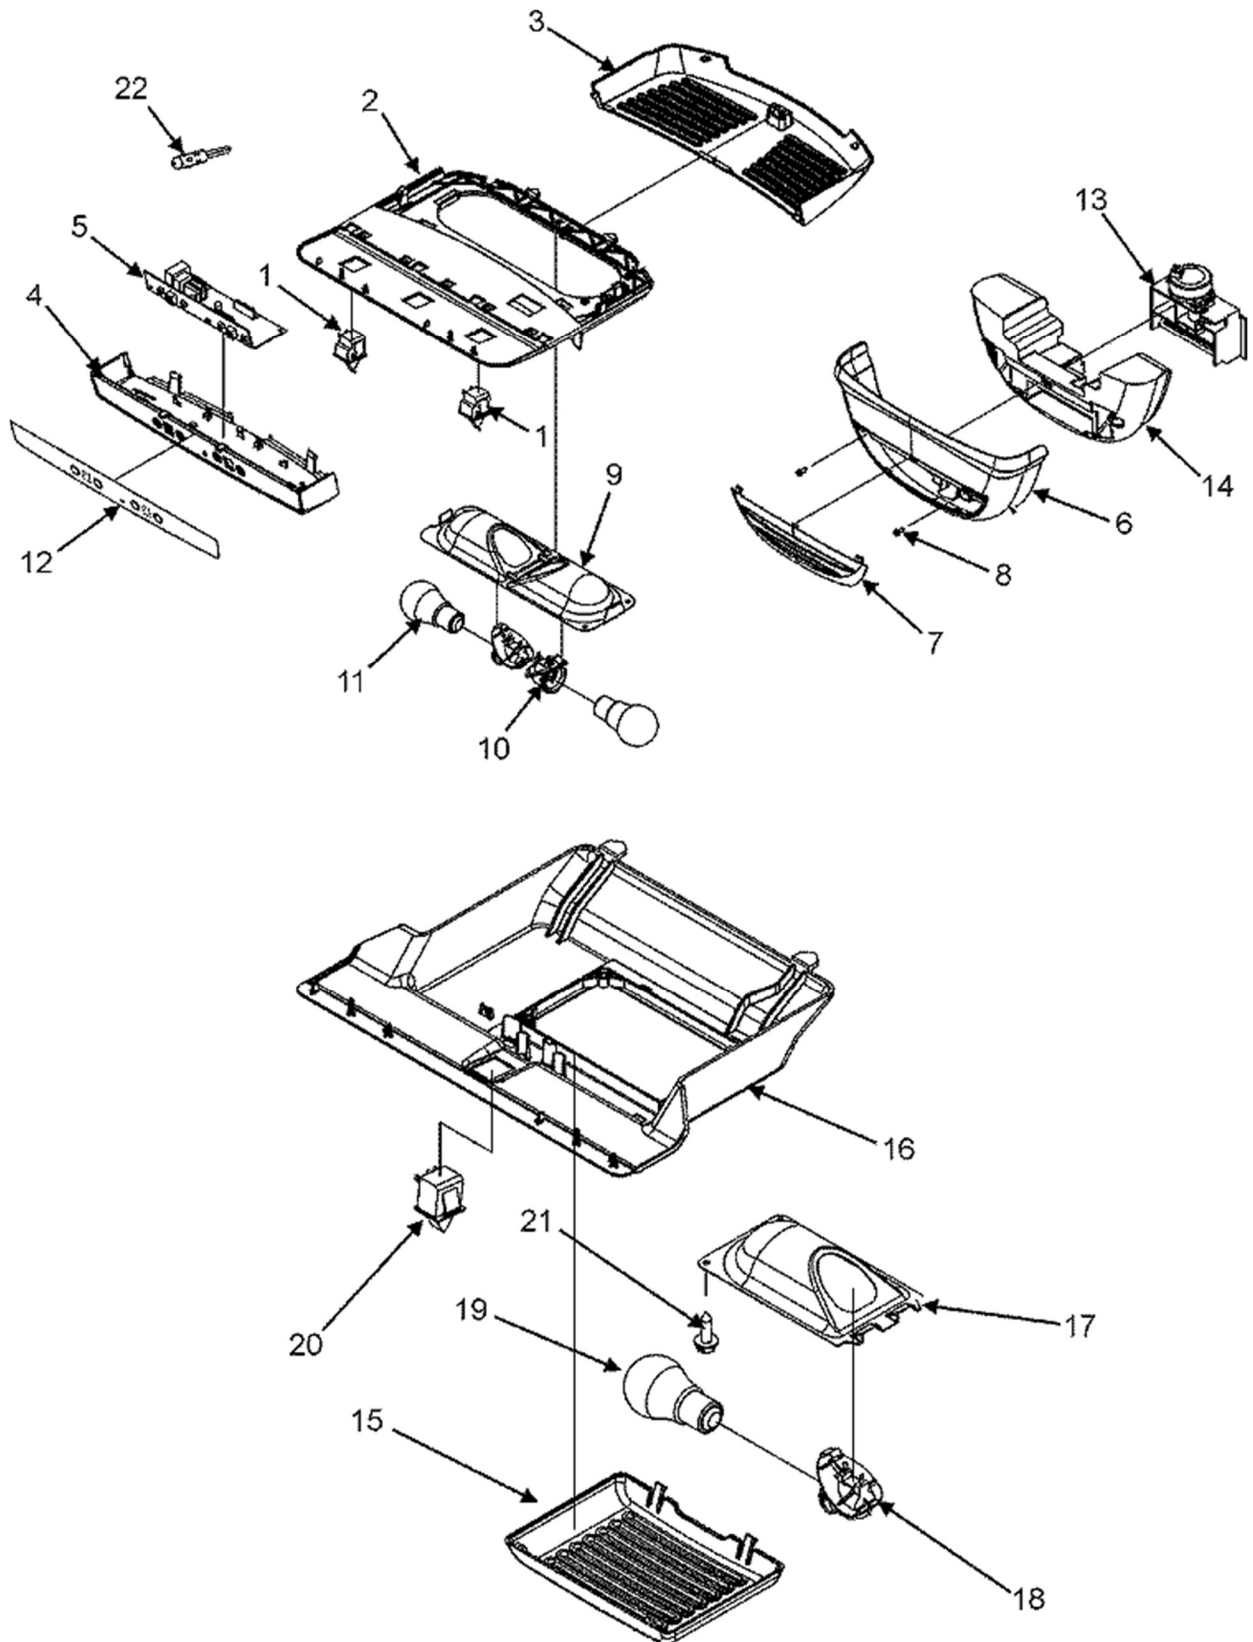

Guía	Descripción	# de parte
1	COVER-BACK	12575101WD
2	USE WPL 12751511	67004098
3	Screw	67006425
4	SCREW	681390
5	GASKET- MC	B5759649
6	Replacement Ice Maker	D7824706Q
6	Ice Maker Front Cover	WPW10289690
6	Ice Maker Shut-Off Arm	WP67004028
6	Ice Maker Wire Harness	WPD7813010
7	Screw	WP98165
8	Plastic Tube Insert	WPA3223101
8	Plastic Tubing	WPB5705307
9	Cord Clip	M0104102
10	Dual Water Valve	WP67005154
11	Clip	WPM0104106
12	Speed Clamp Clip	WPM0114003
12	Refrigerator Ice Maker Fill Tube	W11176463
13	Water Tubing Clamp	W10833902
15	Ice Bucket	WP67001255
16	COVER- WAT	12726003
17	Insulation	67003796
18	Water Line Clip	67004701
19	CLAMP-TUBE	12831101
20	TRACK- WAT	67004102
21	Power Cord - Black	WP67006506

<b>Guía</b>	<b>Descripción</b>	<b># de parte</b>
1	PAN- BASE	12457108
2	SHROUD- CO	67001090
3	Condenser Fan Motor Kit	12002738
4	Condenser Fan Motor Kit	12002738
5	Speed Nut	WP486692
6	BLADE- CON	WP12587601
7	Compressor Grommet	67003493
8	Compressor Kit	W10309989
9	SCREW	M0221523
10	Compressor Start Device and Capacitor	W10613606
11	Run Capacitor	WP65889-4
12	CLIP	12576801
13	PAN- DRAIN	WP12579803
14	GROMMET- C	67005680
15	TUBE- DISC	WP12866903
16	Screw	67006425
17	USE WPL 67006433	12992301
18	SEAL-STRIP	WP854334
19	Condenser	WP67006131
20	HARNS-WIRE	67004097