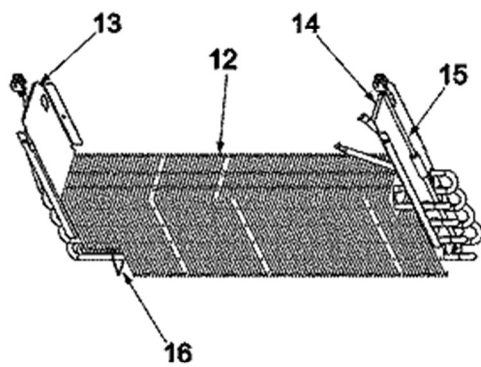

Guía	Descripción	# de parte
1	Grille, Shroud	WPW10175909
2	TRAY-DRIP	W11547653
3	CLIP- EVAP	10623002
4	COVER-EVAP	W10308416
5	GASKET	W11451451
6	Adjustment Screw	71003131
7	Single Wheel Assembly	12580304
8	Screw	67006425
9	SCREW	M0260242
10	Thermistor	12002355
11	Drier	WPB2150504
12	EVAPORATOR	12002041
13	AIR DAM	12225601
14	DAM- RIGHT	67001084
15	Defrost Heater	WP67002493
16	CLIP	W11673433
17	SHROUD- EV	67002777
18	Evaporator Motor Kit - 60Hz 115V	12002744
19	CLIP- EVAP	67002779
20	Fan Grommet	WP67002780
21	Evaporator Fan Blade	WP2169142
22	GASKET	W10856123
23	BRACKET- R	12456801V
24	Speed Nut	M0286708
25	Single Roller	WP10450603
26	Roller Pin	M1205302
27	CLIP- DRIE	10547002
28	Screw	WP98165
29	SCREW	67006612
30	Defrost Thermostat	WP67003426
31	HARNS-WIRE	67004080