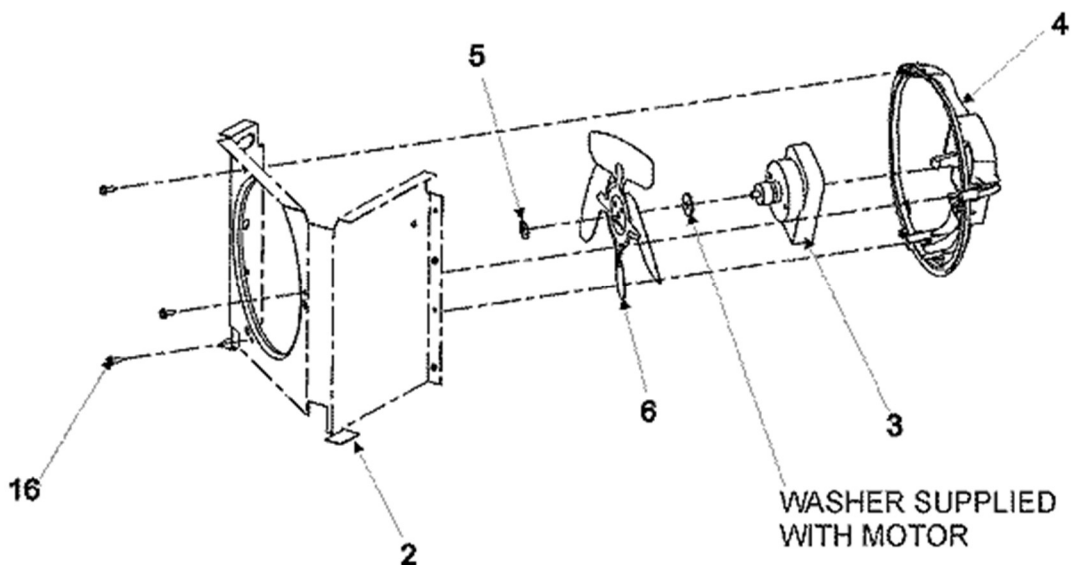

Guía	Descripción	# de parte
1	COVER-BACK	12575101WD
2	USE WPL 12751511	67004098
3	Screw	67006425
4	SCREW	681390
5	GASKET- MC	B5759649
6	Replacement Ice Maker	D7824706Q
6	Ice Maker Front Cover	WPW10289690
6	Ice Maker Shut-Off Arm	WP67004028
6	Ice Maker Wire Harness	WPD7813010
7	Screw	WP98165
8	Plastic Tube Insert	WPA3223101
8	Plastic Tubing	WPB5705307
9	Cord Clip	M0104102
10	Dual Water Valve	WP67005154
11	Clip	WPM0104106
12	Speed Clamp Clip	WPM0114003
12	Refrigerator Ice Maker Fill Tube	W11176463
13	Water Tubing Clamp	W10833902
15	Ice Bucket	WP67001255
16	COVER- WAT	12726003
17	Insulation	67003796
18	Water Line Clip	67004701
19	CLAMP-TUBE	12831101
20	TRACK- WAT	67004102
21	Power Cord - Black	WP67006506

<b>Guía</b>	<b>Descripción</b>	<b># de parte</b>
1	PAN- BASE	12457108
2	SHROUD- CO	67001090
3	Condenser Fan Motor Kit	12002738
4	Condenser Fan Motor Kit	12002738
5	Speed Nut	WP486692
6	BLADE- CON	WP12587601
7	Compressor Grommet	67003493
8	Compressor Kit	W10309989
9	SCREW	M0221523
10	Compressor Start Device and Capacitor	W10613606
11	Run Capacitor	WP65889-4
12	CLIP	12576801
13	PAN- DRAIN	WP12579803
14	GROMMET- C	67005680
15	TUBE- DISC	WP12866903
16	Screw	67006425
17	USE WPL 67006433	12992301
18	SEAL-STRIP	WP854334
19	Condenser	WP67006131
20	HARNS-WIRE	67004097