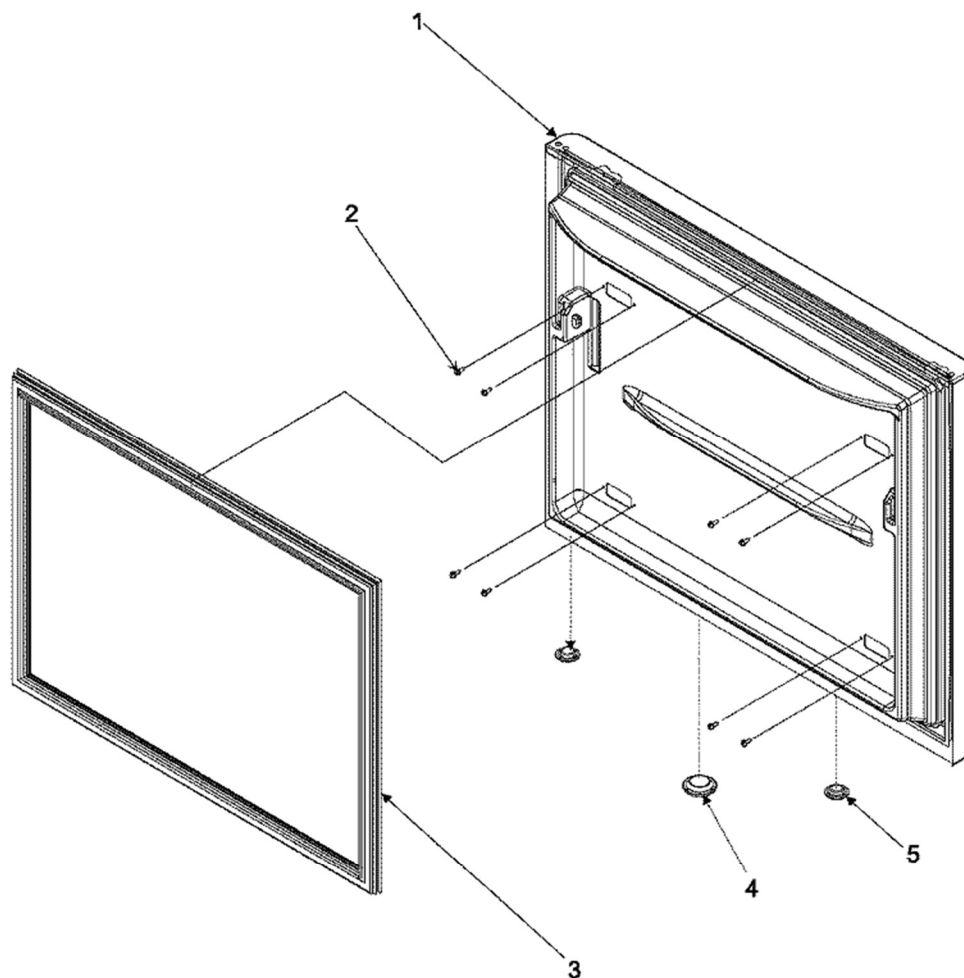

Guía	Descripción	# de parte
1	DOR-FIP Stainless Steel	12658925SQ
2	SCREW	12991101
3	Freezer Door Gasket - Black	W10436252
4	PLUG-HOLE	A3080001
5	PLUG- VENT	67004838