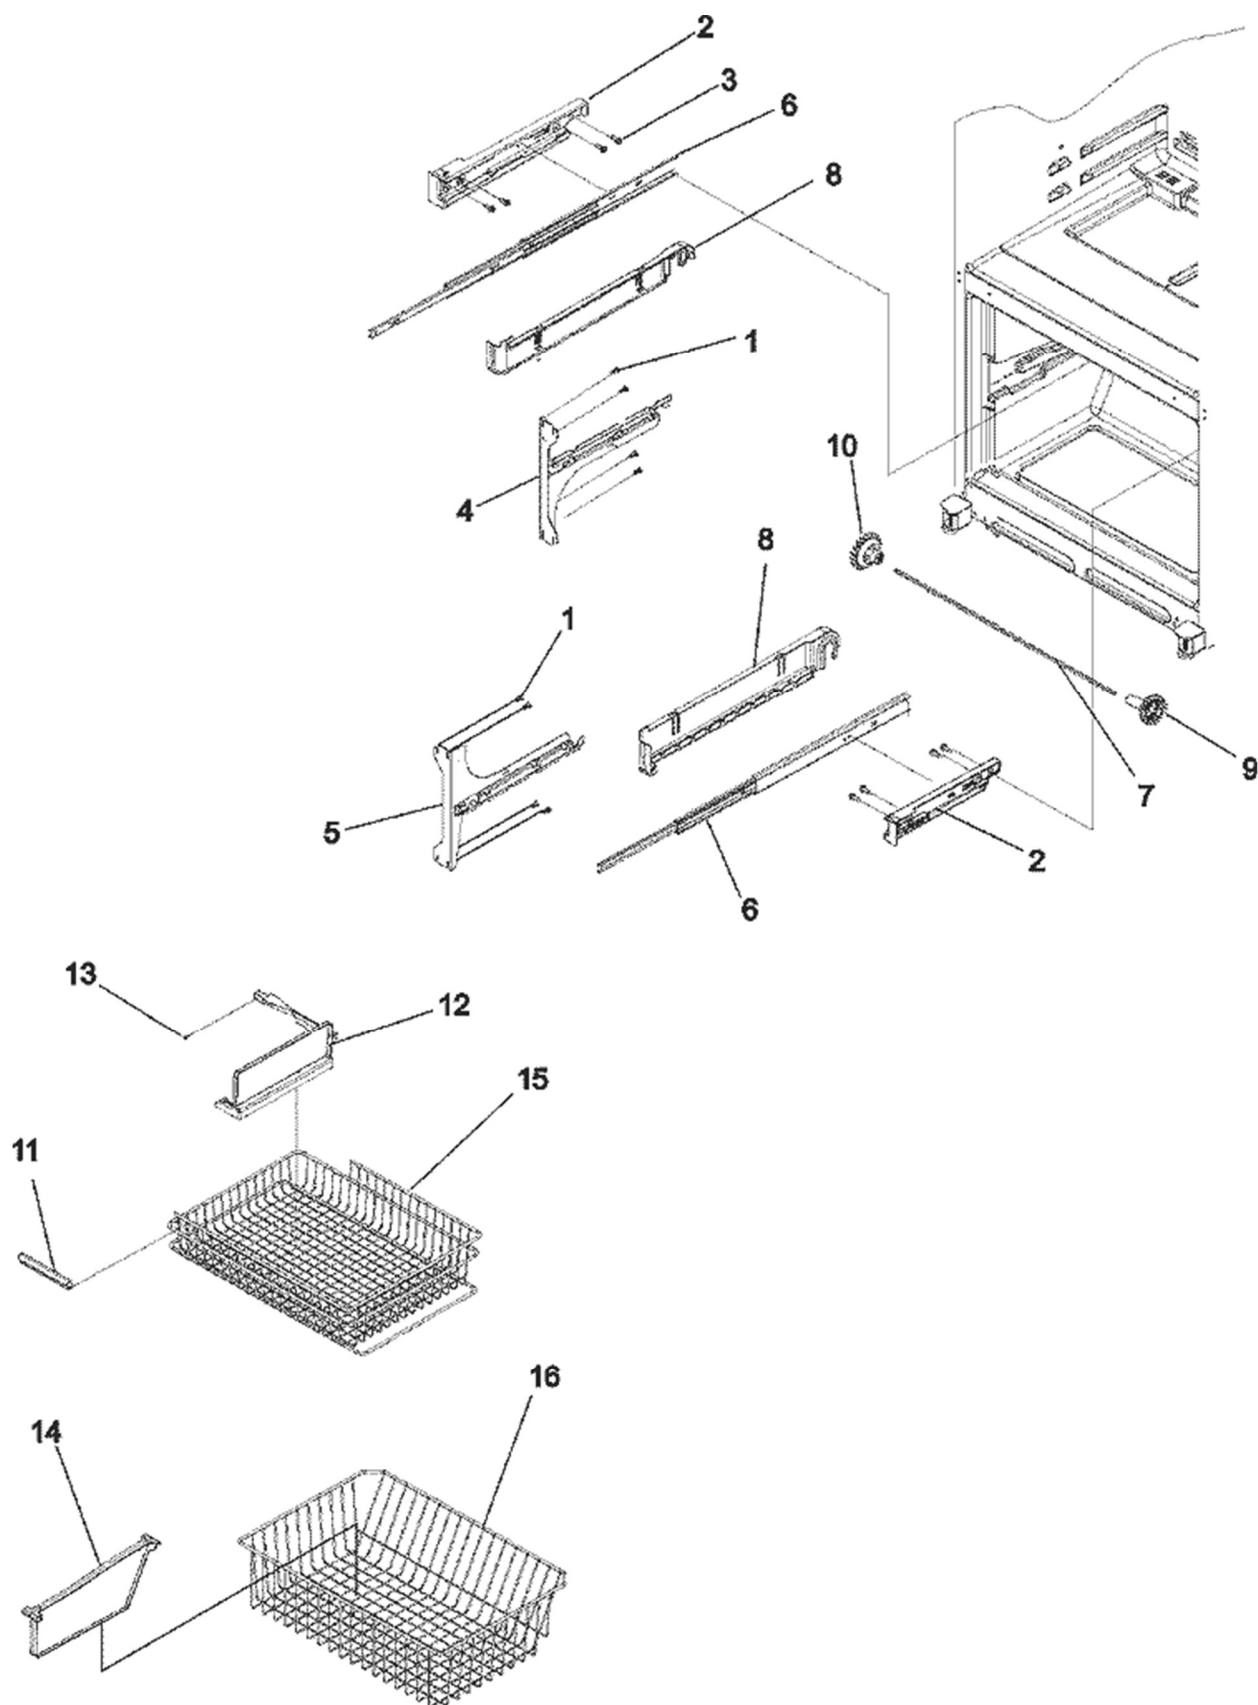

Guía	Descripción	# de parte
1	Screw	WP98165
2	Drawer Gear Kit	12002500
2	Drawer Gear Kit	12002500
3	Screw 8-18 x 1	WP489474
4	BRACKET- D	WP12812501WD
5	BRACKET- D	WP12812502WD
6	Drawer Slide Kit	12002683
7	SHAFT	W11028221
8	Bracket - Right Side	WPW10280613
9	Drawer Gear Kit	12002497
10	Drawer Gear Kit	12002497
11	HANDLE	10508506
12	DIVIDER- B	67004127
13	SCREW	W10856125
14	DIVIDER- B	67006644
15	Wire Freezer Basket	67004987
16	BIN-FREEZR	WPW10503184