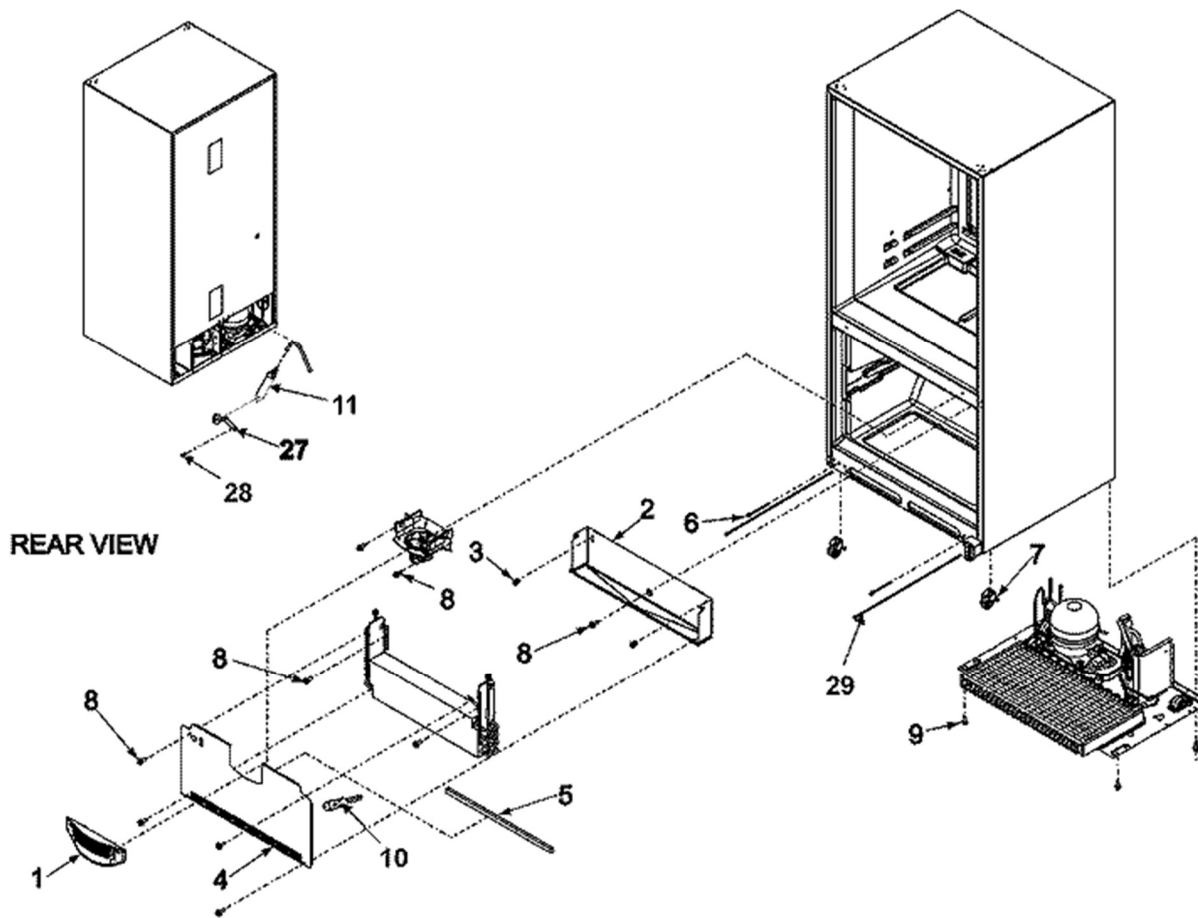

Guía	Descripción	# de parte
1	Grille, Shroud	WPW10175909
2	TRAY-DRIP	W11547653
3	CLIP- EVAP	10623002
4	COVER-EVAP	W10308416
5	GASKET	W11451451
6	Adjustment Screw	71003131
7	Single Wheel Assembly	12580304
8	Screw	67006425
9	SCREW	M0260242
10	Thermistor	12002355
11	Drier	WPB2150504
12	EVAPORATOR	12002041
13	AIR DAM	12225601
14	DAM- RIGHT	67001084
15	Defrost Heater	WP67002493
16	CLIP	W11673433
17	SHROUD- EV	67002777
18	Evaporator Motor Kit - 60Hz 115V	12002744
19	CLIP- EVAP	67002779
20	Fan Grommet	WP67002780
21	Evaporator Fan Blade	WP2169142
22	GASKET	W10856123
23	BRACKET- R	12456801V
24	Speed Nut	M0286708
25	Single Roller	WP10450603
26	Roller Pin	M1205302
27	CLIP- DRIE	10547002
28	Screw	WP98165
29	SCREW	67006612
30	Defrost Thermostat	WP67003426
31	HARNS-WIRE	67004080