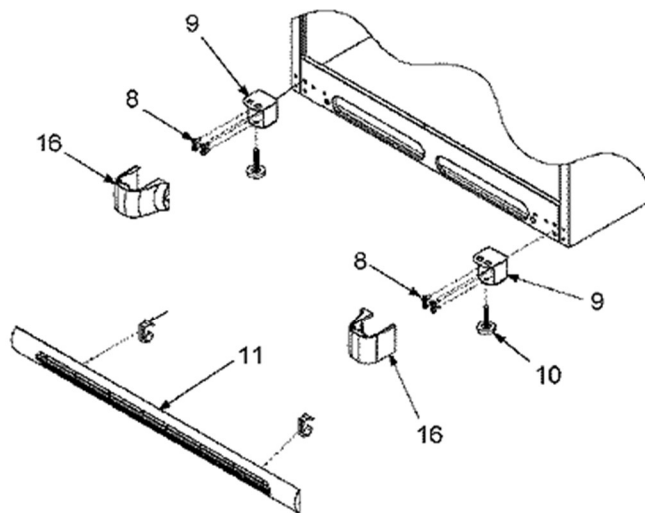

<b>Guía</b>	<b>Descripción</b>	<b># de parte</b>
1	Grille, Shroud	WPW10175909
2	TRAY-DRIP	W11547653
3	CLIP- EVAP	10623002
4	COVER-EVAP	W10308416
5	GASKET	W11451451
6	Adjustment Screw	71003131
7	Single Wheel Assembly	12580304
8	Screw	67006425
9	SCREW	M0260242
10	Thermistor	12002355
11	Drier	WPB2150504
12	EVAPORATOR	12002041
13	AIR DAM	12225601
14	DAM- RIGHT	67001084
15	Defrost Heater	WP67002493
16	CLIP	W11673433
17	SHROUD- EV	67002777
18	Evaporator Motor Kit - 60Hz 115V	12002744
19	CLIP- EVAP	67002779
20	Fan Grommet	WP67002780
21	Evaporator Fan Blade	WP2169142
22	GASKET	W10856123
23	BRACKET- R	12456801V
24	Speed Nut	M0286708
25	Single Roller	WP10450603
26	Roller Pin	M1205302
27	CLIP- DRIE	10547002
28	Screw	WP98165
29	SCREW	67006612
30	Defrost Thermostat	WP67003426
31	HARNS-WIRE	67004080

Guía	Descripción	# de parte
1	DOR-FIP Stainless Steel	12658925SQ
2	SCREW	12991101
3	Freezer Door Gasket - Black	W10436252
4	PLUG-HOLE	A3080001
5	PLUG- VENT	67004838

<b>Guía</b>	<b>Descripción</b>	<b># de parte</b>
1	Screw	WP98165
2	Drawer Gear Kit	12002500
2	Drawer Gear Kit	12002500
3	Screw 8-18 x 1	WP489474
4	BRACKET- D	WP12812501WD
5	BRACKET- D	WP12812502WD
6	Drawer Slide Kit	12002683
7	SHAFT	W11028221
8	Bracket - Right Side	WPW10280613
9	Drawer Gear Kit	12002497
10	Drawer Gear Kit	12002497
11	HANDLE	10508506
12	DIVIDER- B	67004127
13	SCREW	W10856125
14	DIVIDER- B	67006644
15	Wire Freezer Basket	67004987
16	BIN-FREEZR	WPW10503184

Guía	Descripción	# de parte
1	Door Handle - Stainless	67004959
2	Screw	WP67006197
2	Frame Screw	WP7101P126-60
3	Clip	WP13067101
3	Butterfly Handle Mount	WP67006852
4	CARD- HAND	67007028

Guía	Descripción	# de parte
1	Ejector Arm	WP627843
2	Water Fill Cup and Bearing	WP628356
3	Ice Stripper	WP2182124
4	Retainer, Thermostat	WP2315522
5	Bracket	WP2256087
6	Motor Housing	WP2195914
7	Screw	WP681249
8	Water Line Installation Kit	8003RP
9	Replacement Ice Maker	D7824706Q