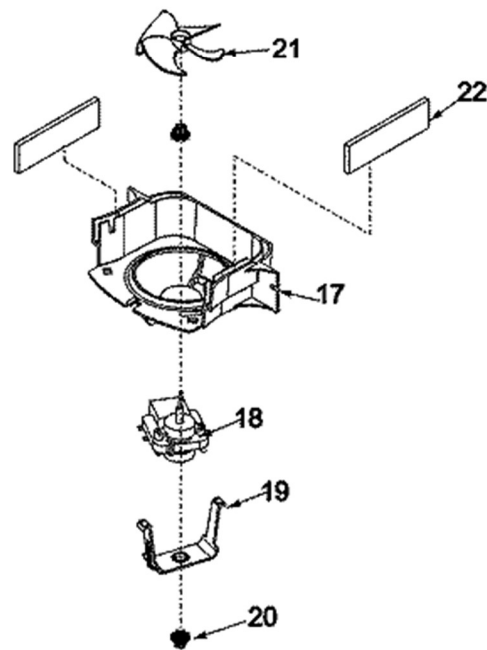

Guía	Descripción	# de parte
1	COVER-BACK	12575101WD
2	USE WPL 12751511	67004098
3	Screw	67006425
4	SCREW	681390
5	GASKET- MC	B5759649
6	Replacement Ice Maker	D7824706Q
6	Ice Maker Front Cover	WPW10289690
6	Ice Maker Shut-Off Arm	WP67004028
6	Ice Maker Wire Harness	WPD7813010
7	Screw	WP98165
8	Plastic Tube Insert	WPA3223101
8	Plastic Tubing	WPB5705307
9	Cord Clip	M0104102
10	Dual Water Valve	WP67005154
11	Clip	WPM0104106
12	Speed Clamp Clip	WPM0114003
12	Refrigerator Ice Maker Fill Tube	W11176463
13	Water Tubing Clamp	W10833902
15	Ice Bucket	WP67001255
16	COVER- WAT	12726003
17	Insulation	67003796
18	Water Line Clip	67004701
19	CLAMP-TUBE	12831101
20	TRACK- WAT	67004102
21	Power Cord - Black	WP67006506

<b>Guía</b>	<b>Descripción</b>	<b># de parte</b>
1	PAN- BASE	12457108
2	SHROUD- CO	67001090
3	Condenser Fan Motor Kit	12002738
4	Condenser Fan Motor Kit	12002738
5	Speed Nut	WP486692
6	BLADE- CON	WP12587601
7	Compressor Grommet	67003493
8	Compressor Kit	W10309989
9	SCREW	M0221523
10	Compressor Start Device and Capacitor	W10613606
11	Run Capacitor	WP65889-4
12	CLIP	12576801
13	PAN- DRAIN	WP12579803
14	GROMMET- C	67005680
15	TUBE- DISC	WP12866903
16	Screw	67006425
17	USE WPL 67006433	12992301
18	SEAL-STRIP	WP854334
19	Condenser	WP67006131
20	HARNS-WIRE	67004097

<b>Guía</b>	<b>Descripción</b>	<b># de parte</b>
1	Refrigerator Door Switch	W11384469
2	LENS-LIGHT	67004078
3	Refrigerator Light Cover	W11284721
4	CNTRL-ELEC	67004005
5	Electronic Control Board	WPW10503278
6	COVER-BOX	WP12806701
7	Damper Cover Insert	67003900
8	Screw	WP400021-1
9	HOUSING- L	12806601
10	SOCKET	W11447232
11	Light Bulb - 40W	8009
12	OVERLAY	W10317181
13	Damper Control	WP67003903
14	Insulation	WP67003904
15	COVER	67003905
16	MODULE- FZ	67003906
17	HOUSING- L	67001035
18	SOCKET	W11447232
19	Light Bulb - 40W	8009
20	Door Switch	W11396033
21	Screw, 8-18 X 5/16	WPW10139210
22	Thermistor	12002355
24	Wiring Harness	WP12868601
24	HARNS-WIRE	67003908