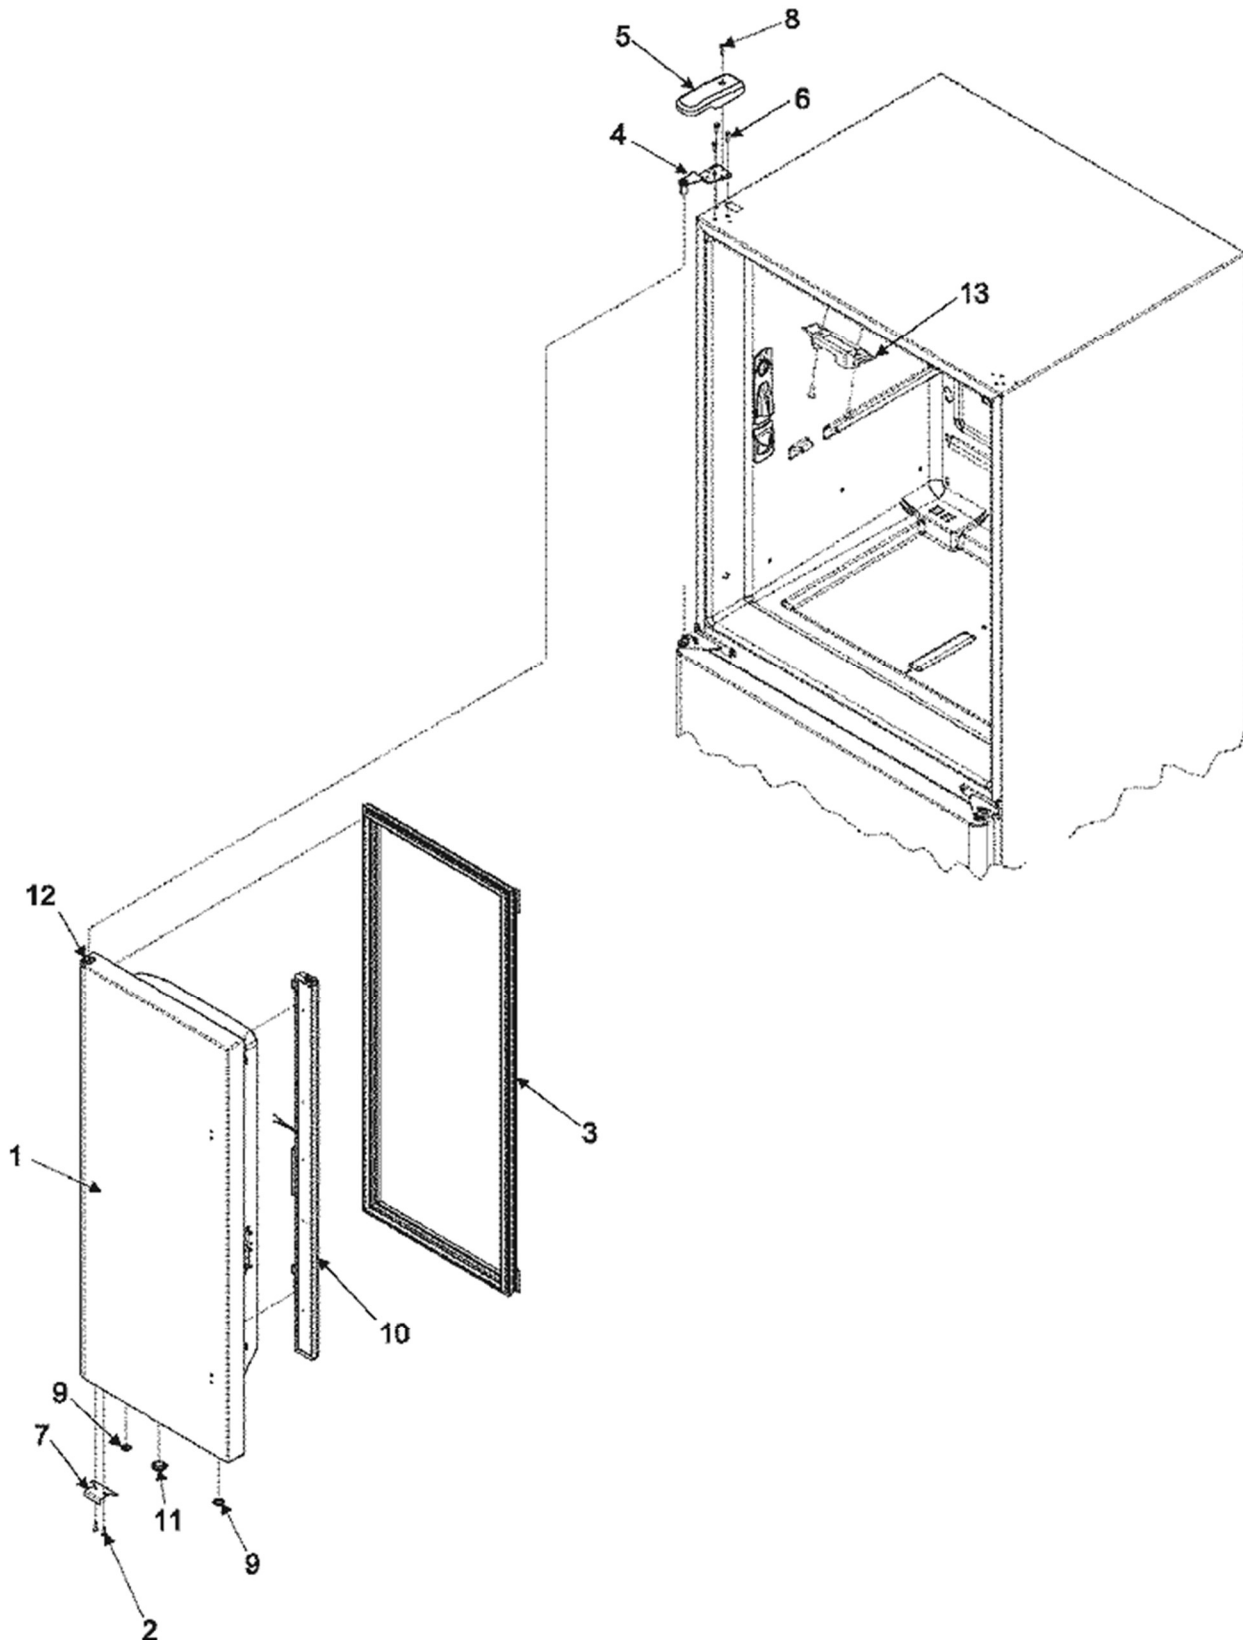

Guía	Descripción	# de parte
1	DOR-FIP Stainless Steel	12732411SQ
2	Screw	WPW10348409
3	Refrigerator Door Gasket	W11368721
4	SHIM- TOP	12695601
4	Door Hinge	WP12566607ED
5	Hinge Cover - Black - Left Side	W10177767
6	Screw Kit	R9800670
7	Door Stop	WP67003780
8	Screw	WP8281196
9	PLUG- VENT	67004838
10	Refrigerator Vertical Mullion Rail - Black	WP12722803B
11	PLUG-HOLE	A3080001
12	Door Bushing - Black	WP67002721
13	Screw	W11233072
13	Pivot Block	WP67003405