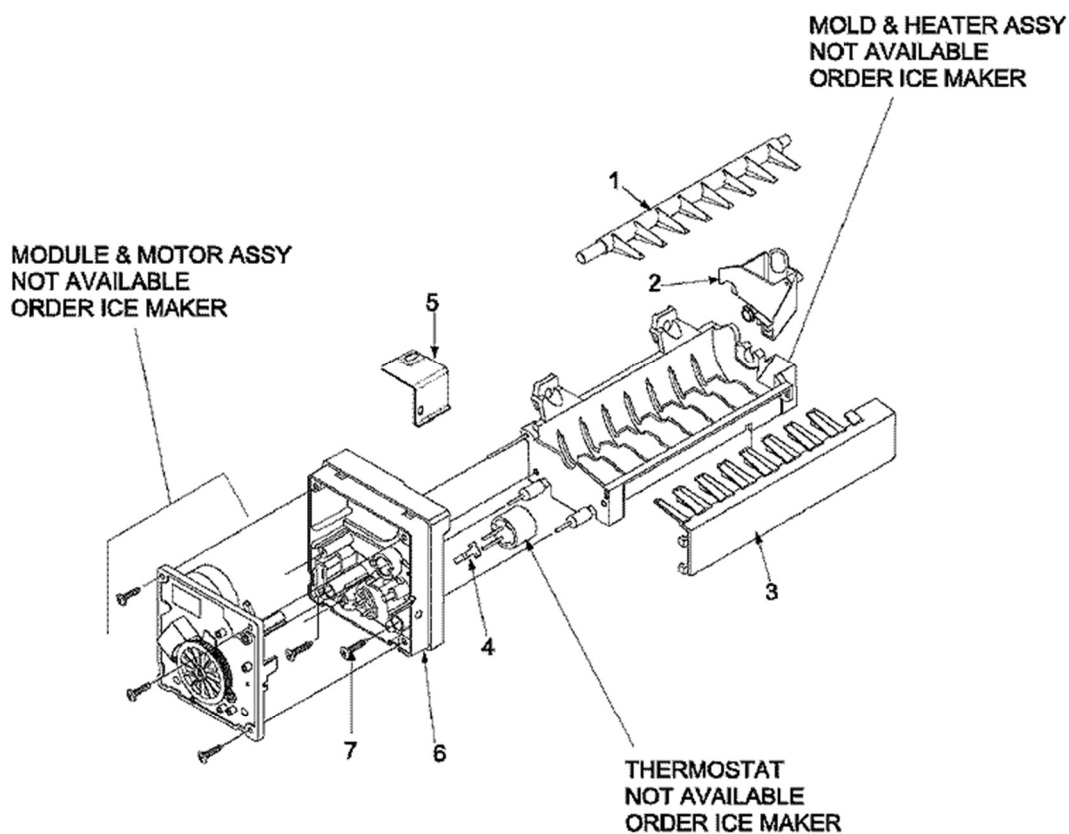

Guía	Descripción	# de parte
1	Ejector Arm	WP627843
2	Water Fill Cup and Bearing	WP628356
3	Ice Stripper	WP2182124
4	Retainer, Thermostat	WP2315522
5	Bracket	WP2256087
6	Motor Housing	WP2195914
7	Screw	WP681249
8	Water Line Installation Kit	8003RP
9	Replacement Ice Maker	D7824706Q