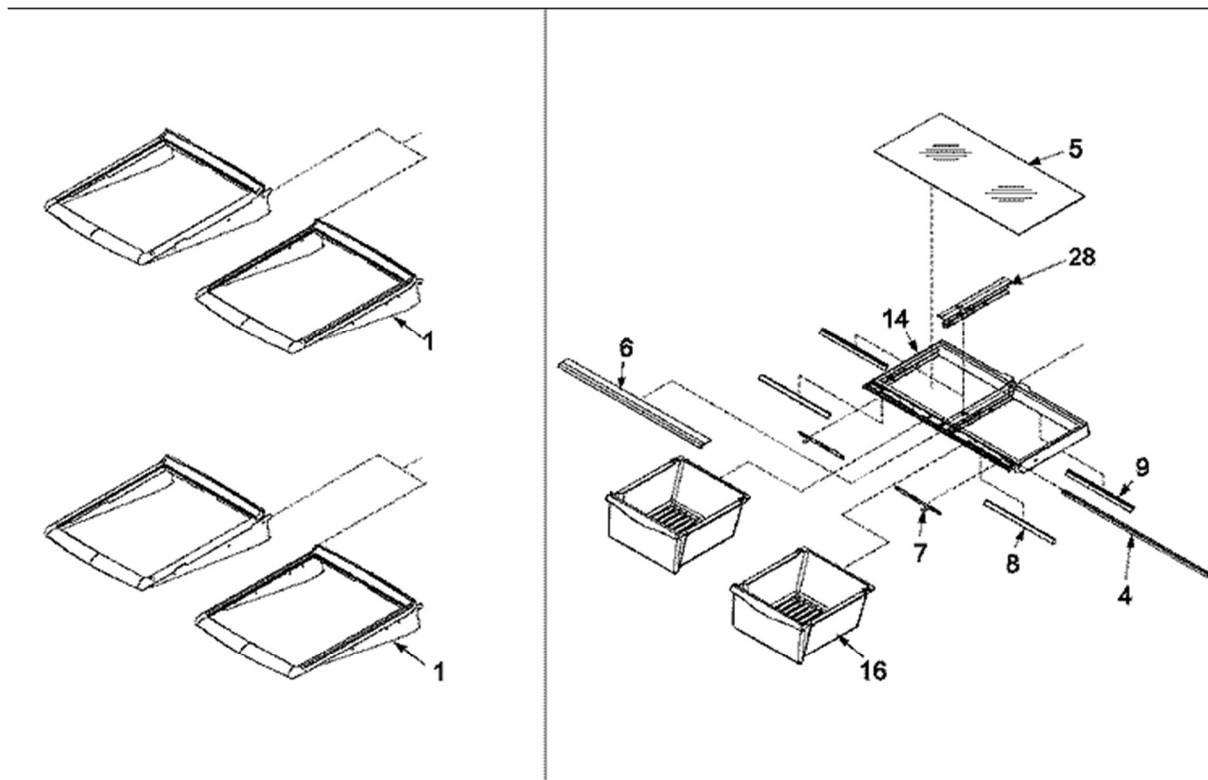

Guía	Descripción	# de parte
1	SHELF- GLI	67004637
2	Pantry Drawer Divider.	WP67002759
3	Pantry Drawer	WP67003531
4	Crisper Brace	WP12642303WD
5	Crisper Glass Shelf Insert	WP67006704
6	Shelf Trim	WPW10231344
7	Humidity Control Slide	WP67005864
8	Front Crisper Seal	WP67003417
9	Crsiper Drawer Seal - Rear	WP67002513
10	Pantry Drawer Glide - Left or Right Side	WP67007026
11	KNOB	W11498983
12	Temperature Control Bar	WP67003795
13	Temperature Control Slide	WP67003793
14	Refrigerator Crisper Frame	WP67003854
14	Crisper Frame Support	WP12603701
15	HOUSING	12656202
16	Crisper Pan - Clear/White	WP67005915
17	GASKET- PA	67002329
18	Pantry End Cap Kit, LH and RH	W10874836
19	Pantry End Cap Kit, LH and RH	W10874836
20	Screw	67006425
21	Small Screw	M0238636
22	Screw	WPW10348409
23	Deli Track	WP67001719
24	EXTR- GLAS	WP67006010
25	Pantry Bin Glass Cover/Shelf	WP67002761
26	Crisper Brace	WP12227305WD
27	Refrigerator Pantry Drawer Door Cover	W10827015
28	Center Rail	WPW10326469