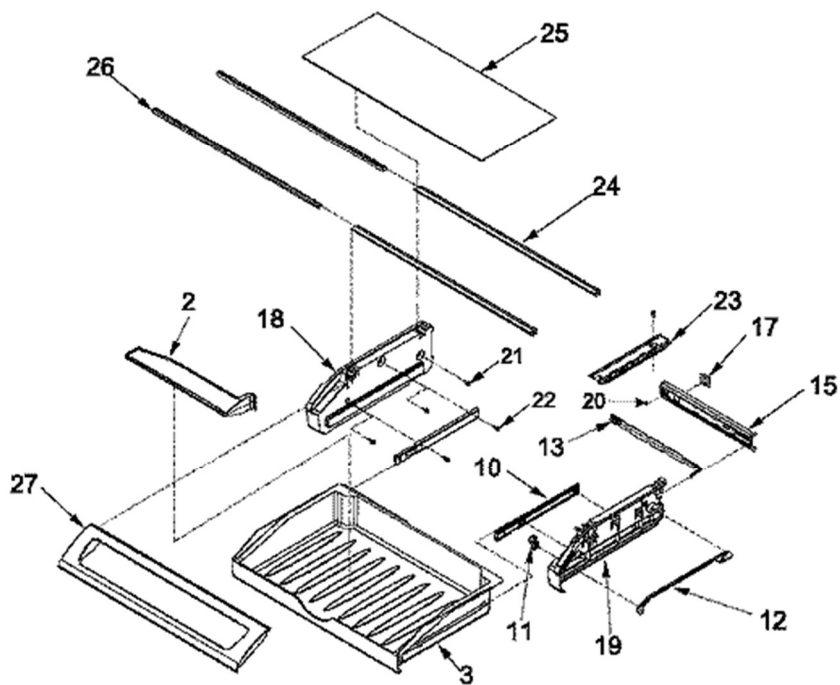

Guía	Descripción	# de parte
1	SHELF- GLI	67004637
2	Pantry Drawer Divider.	WP67002759
3	Pantry Drawer	WP67003531
4	Crisper Brace	WP12642303WD
5	Crisper Glass Shelf Insert	WP67006704
6	Shelf Trim	WPW10231344
7	Humidity Control Slide	WP67005864
8	Front Crisper Seal	WP67003417
9	Crsiper Drawer Seal - Rear	WP67002513
10	Pantry Drawer Glide - Left or Right Side	WP67007026
11	KNOB	W11498983
12	Temperature Control Bar	WP67003795
13	Temperature Control Slide	WP67003793
14	Refrigerator Crisper Frame	WP67003854
14	Crisper Frame Support	WP12603701
15	HOUSING	12656202
16	Crisper Pan - Clear/White	WP67005915
17	GASKET- PA	67002329
18	Pantry End Cap Kit, LH and RH	W10874836
19	Pantry End Cap Kit, LH and RH	W10874836
20	Screw	67006425
21	Small Screw	M0238636
22	Screw	WPW10348409
23	Deli Track	WP67001719
24	EXTR- GLAS	WP67006010
25	Pantry Bin Glass Cover/Shelf	WP67002761
26	Crisper Brace	WP12227305WD
27	Refrigerator Pantry Drawer Door Cover	W10827015
28	Center Rail	WPW10326469