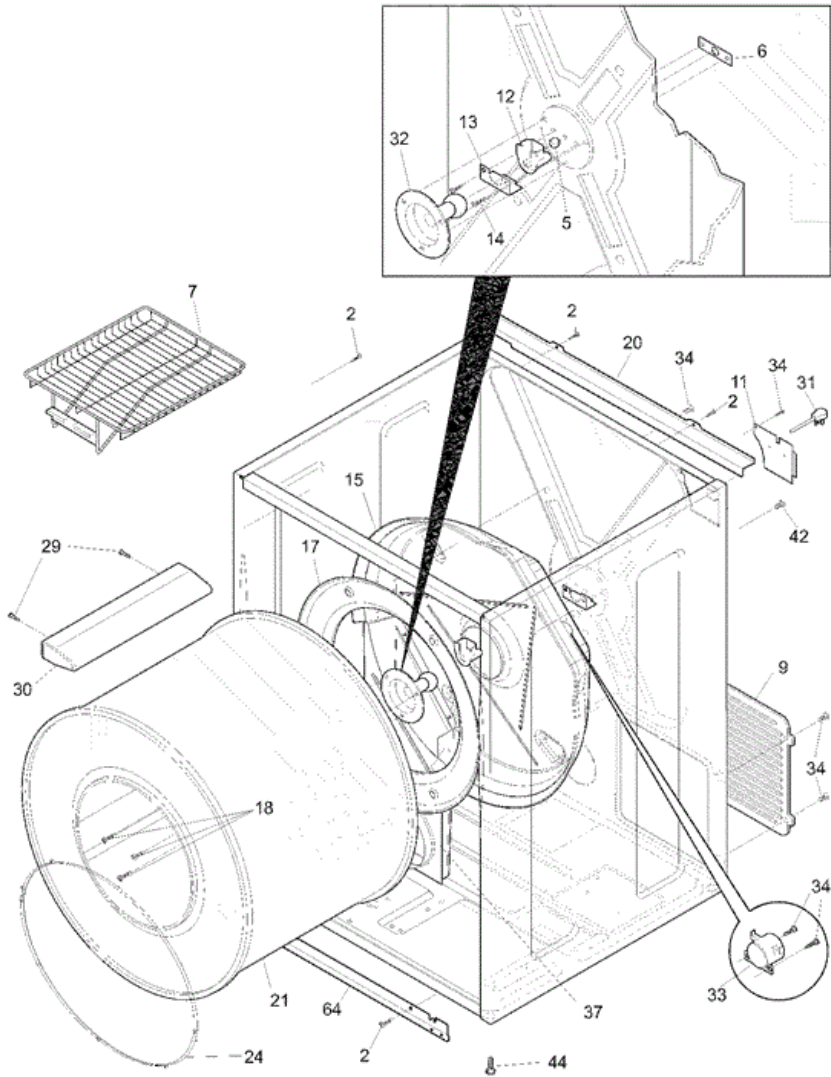

AGQ7000EG0 TAMBOR

AGQ7000EG0 TAMBOR

2	131168200	SCREW,PAN HEAD ,8-18B X 0.31
5	5303281019	BALL,GROUNDING
6	5303281020	CLIP,BALL ,STEEL ,FLAT NUT
7	134121200	RACK,DRYING
9	131793200	PANEL,SERVICE ACCESS ,REAR
11	131363200	COVER-TERMINAL BLOCK
12	131825900	BEARING-DRUM SUPPORT
13	131724300	BRACKET,BEARING SUPPORT
14	131205400	SCREW,BRACKET MTG. ,10-16B X 1.375 ,CR/SQ DRIVE
17	3204254	BAFFLE,HEATER SHIELD
18	131477000	SCREW,10-16AB X 0.375
20	134166500	BRACKET,TOP PANEL MTG. ,REAR
21	134122552	DRUM,DRYER ,STAINLESS STEEL ,SERVICE KIT
24	131963900	GLIDE-DRUM
29	131382300	SCREW,QUADREX HEAD ,10-14 X 1.00 ,
30	5304405283	VANE-STRAIGHT-GRAY
32	131777700	SHAFT,DRUM SUPPORT ,BALLHITCH
34	131243700	SCREW, PAN HEAD, 8-18AB X 0.375
37	131952100	DUCT-HEAT
42	134154100	SCREW,HEX WASHER HEAD ,10-32 X 0.375 ,GROUND
44	134344900	LEVELING LEG,SCREW
64	134360100	BRACKET,SVCE PANEL MTG.
F15	131600500	HOUSING, GAS HEATER ASSY, W/SEAL
F31	134501200	POWER CORD,ELECTRIC SVCE
F33	5308015399	THERMOSTAT - SAFETY
NI	134608030	STACKING KIT,DRYER/WASHER ,BLUE
NI	5303281153	REAR BEARING KIT, INCLUDES 5, 6, 12, 13, 14, 18, 32
NI	5303307893	LUBRICANT, HIGH TEMP