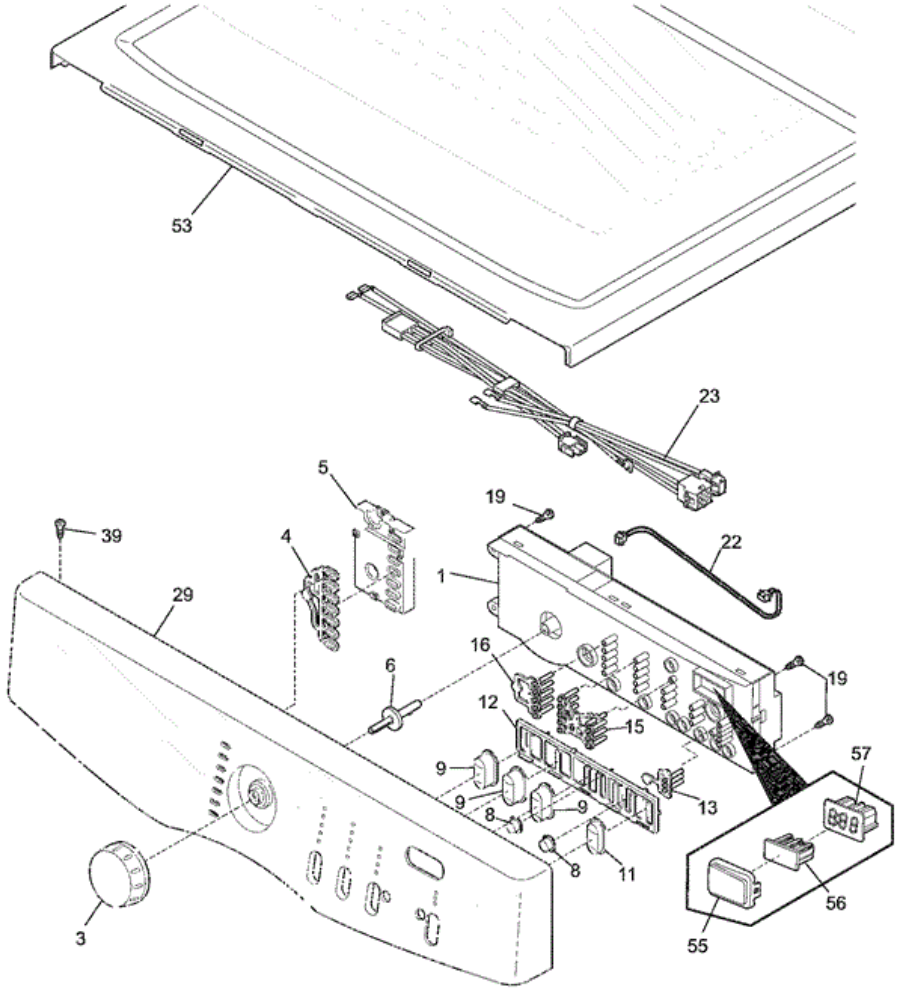

AGQ700EG0 TABLERO