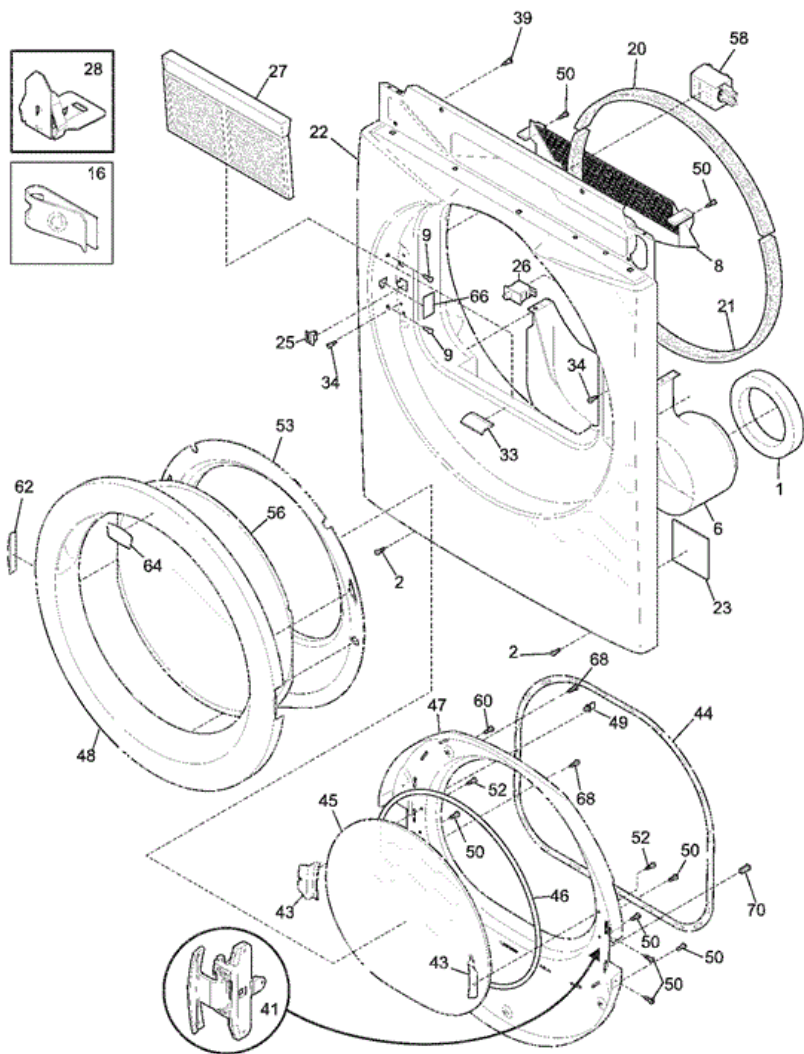

Distribuidor Autorizado

SurteRápido.com

Venta de Refacciones
Electrodomesticas

AGQ7000EG0 PUERTA