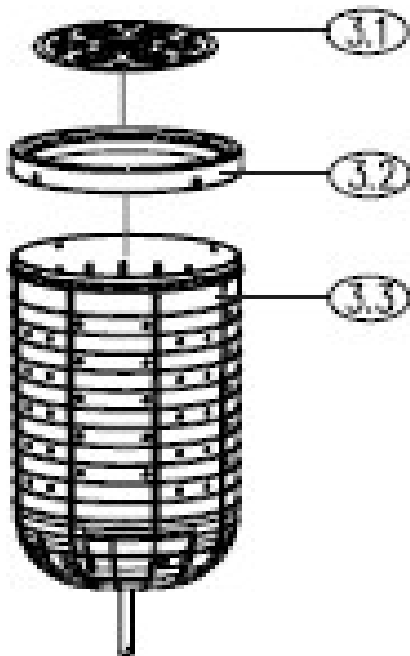

Lavadora Whirlpool ALD1025DP

<u>DESCRIPCIÓN</u>	<u>Cant.</u>	<u>No. de Parte</u>
1.1 Waterproof Shield	3	301150590071
1.2 Rinse Switch	1	301151090343
1.3 Spin Timer	1	302450690023
1.4 Drain Belt	1	301150890403
1.5 Brake Belt	1	301150690151
1.6 Twist Spring	1	302911200009
1.7 Spin Cover Assembly	1	301150890372
1.8 Safety Switch	1	302450600053
1.9 Water Pipe	1	301150610364
1.10 Water Inlet Box	1	301150701162
1.11 Safety Cover	1	301150801242
1.12 Top Frame	1	301150890353
1.13 Screw Cover	1	No Serviciable
1.14 Wash Cover	1	301150890371
1.15 Change-Over Switch	1	302411590006
1.16 Washing Timer	1	302450800135
1.17 Control Panel And Printing	1	301150801300
1.18 Water Inlet Hose	1	301150590483
1.19 Knob	4	301150590241

<u>DESCRIPCIÓN</u>	<u>Cant.</u>	<u>No. de Parte</u>
2.1 Special Washer (Up)	1	302502100002
2.2 Impeller Assembly	1	301150610058
2.3 Impeller Screw	1	302550690020
2.4 Overflow Cover Assembly	1	301151090116
2.5 Cabinet	1	301150701050
2.6 Rear Cover	1	3011506B0193
2.7 Drain Hose Assembly	1	301150610367
2.8 Gear Case Assembly	1	302950690003
2.9 Water Sealer Assembly	1	302750690017
2.10 Tee Drainage Assembly	1	301150690724
2.11 Bottom Valve	1	301111800001
2.12 Twin Tub	1	301150701056
2.13 Filter Assembly	1	301150610061

Distribuidor Autorizado

SurteRápido.com

Venta de Refacciones
Electrodomesticas

Lavadora Whirlpool ALD1025DP

No. Ilus.	DESCRIPCIÓN	Cant.	No. de Parte
3.1	Spin Cover Inner	1	301114600011
3.2	Balance Ring	1	301102000044
3.3	Spin Tub Subassembly	1	301150610056

No. Ilus.	DESCRIPCIÓN	Cant.	No. de Parte
4.1	V-Belt	1	302701000007
4.2	Small Motor Pulley	1	302900100034
4.3	Motor	1	302400390041
4.4	Washing Machine Special Screw	3	302550390002
4.5	Special Washer (Up)	3	302550390003
4.6	Nut	3	No Servicable
4.7	Base	1	No Servicable
4.8	Power Cord	1	302402100076
4.9	Plain Screw	1	No Servicable
4.1	Capacitor	1	302401190016
4.11	Motor Spring Assembly	1	302911200003
4.12	Motor	1	302400490027
4.13	Brake Assembly	1	301250701274
4.14	Brake Wheel Assembly	1	301213200005