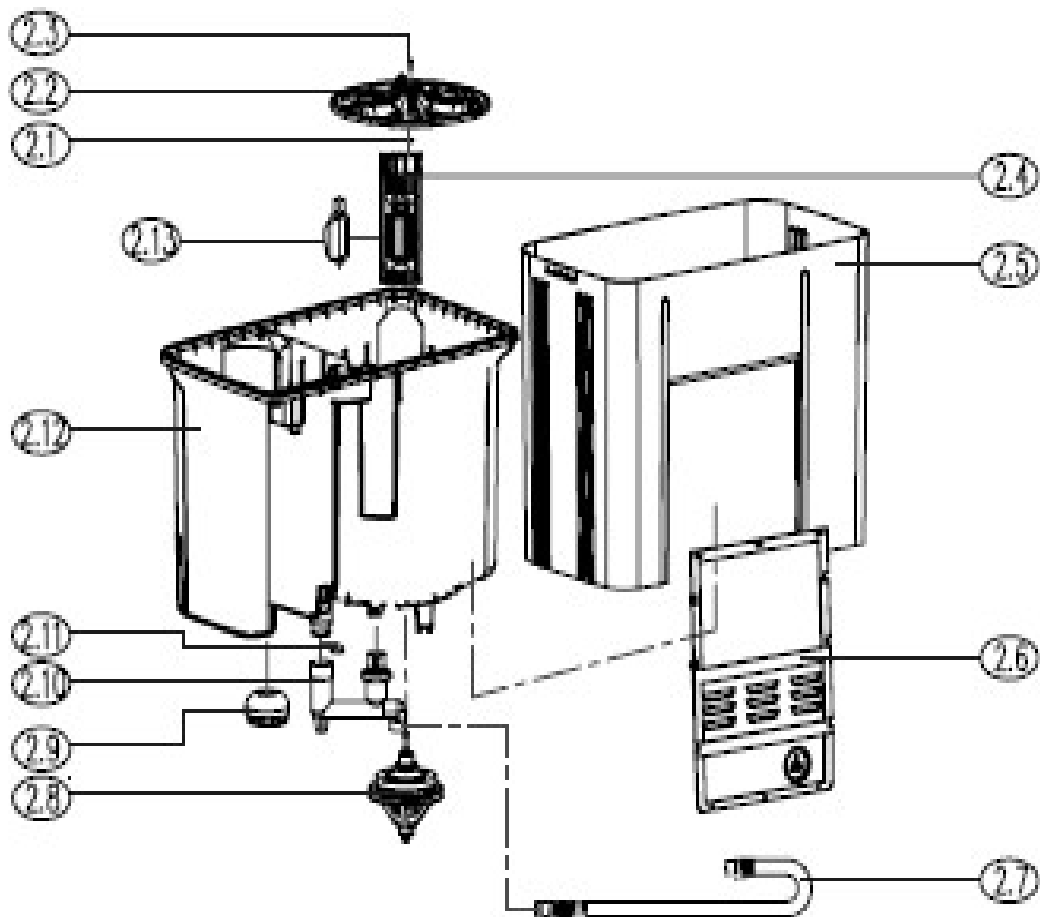

Distribuidor Autorizado

SurteRápido.com

Venta de Refacciones
Electrodomesticas

Lavadora Whirlpool ALD1025DP

Distribuidor Autorizado

SurteRápido.com

Venta de Refacciones
Electrodomesticas

Lavadora Whirlpool ALD1025DP

<u>DESCRIPCIÓN</u>	<u>Cant.</u>	<u>No. de Parte</u>
2.1 Special Washer (Up)	1	302502100002
2.2 Impeller Assembly	1	301150610058
2.3 Impeller Screw	1	302550690020
2.4 Overflow Cover Assembly	1	301151090116
2.5 Cabinet	1	301150701050
2.6 Rear Cover	1	3011506B0193
2.7 Drain Hose Assembly	1	301150610367
2.8 Gear Case Assembly	1	302950690003
2.9 Water Sealer Assembly	1	302750690017
2.10 Tee Drainage Assembly	1	301150690724
2.11 Bottom Valve	1	301111800001
2.12 Twin Tub	1	301150701056
2.13 Filter Assembly	1	301150610061