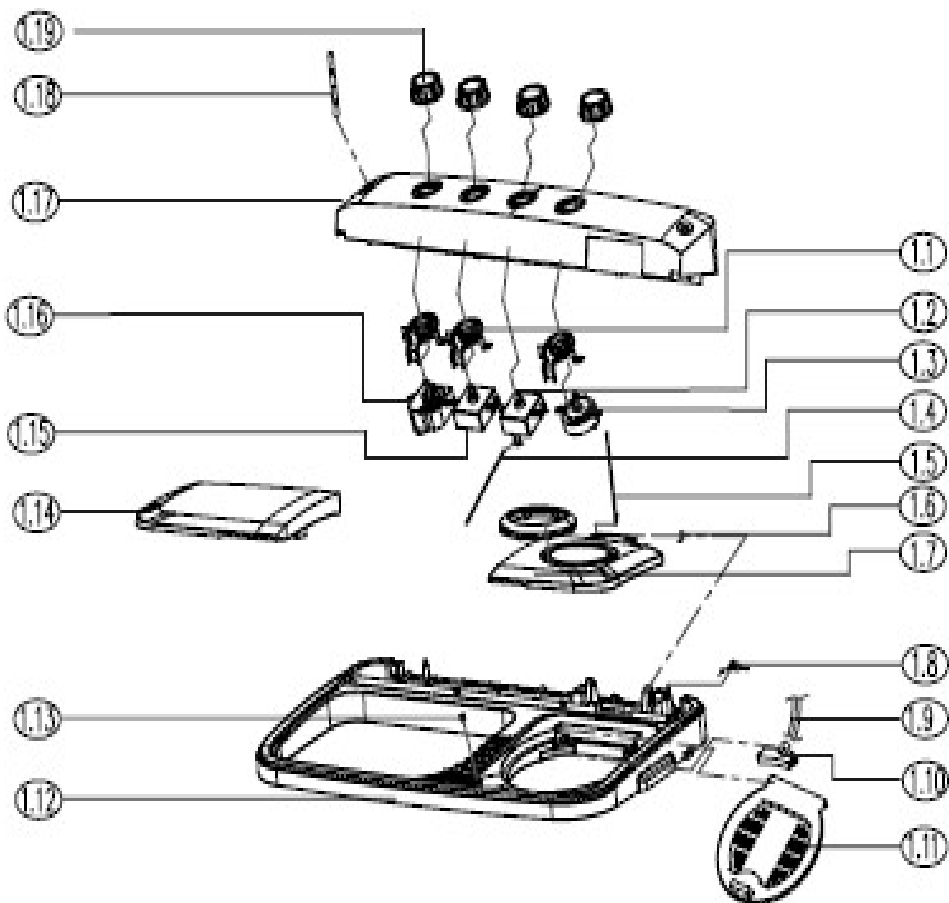

Distribuidor Autorizado

SurteRápido.com

Venta de Refacciones
Electrodomesticas

Lavadora Whirlpool ALD1025DP

Distribuidor Autorizado

SurteRápido.com

Venta de Refacciones
Electrodomesticas

Lavadora Whirlpool ALD1025DP

<u>DESCRIPCIÓN</u>	<u>Cant.</u>	<u>No. de Parte</u>
1.1 Waterproof Shield	3	301150590071
1.2 Rinse Switch	1	301151090343
1.3 Spin Timer	1	302450690023
1.4 Drain Belt	1	301150890403
1.5 Brake Belt	1	301150690151
1.6 Twist Spring	1	302911200009
1.7 Spin Cover Assembly	1	301150890372
1.8 Safety Switch	1	302450600053
1.9 Water Pipe	1	301150610364
1.10 Water Inlet Box	1	301150701162
1.11 Safety Cover	1	301150801242
1.12 Top Frame	1	301150890353
1.13 Screw Cover	1	No Serviciable
1.14 Wash Cover	1	301150890371
1.15 Change-Over Switch	1	302411590006
1.16 Washing Timer	1	302450800135
1.17 Control Panel And Printing	1	301150801300
1.18 Water Inlet Hose	1	301150590483
1.19 Knob	4	301150590241