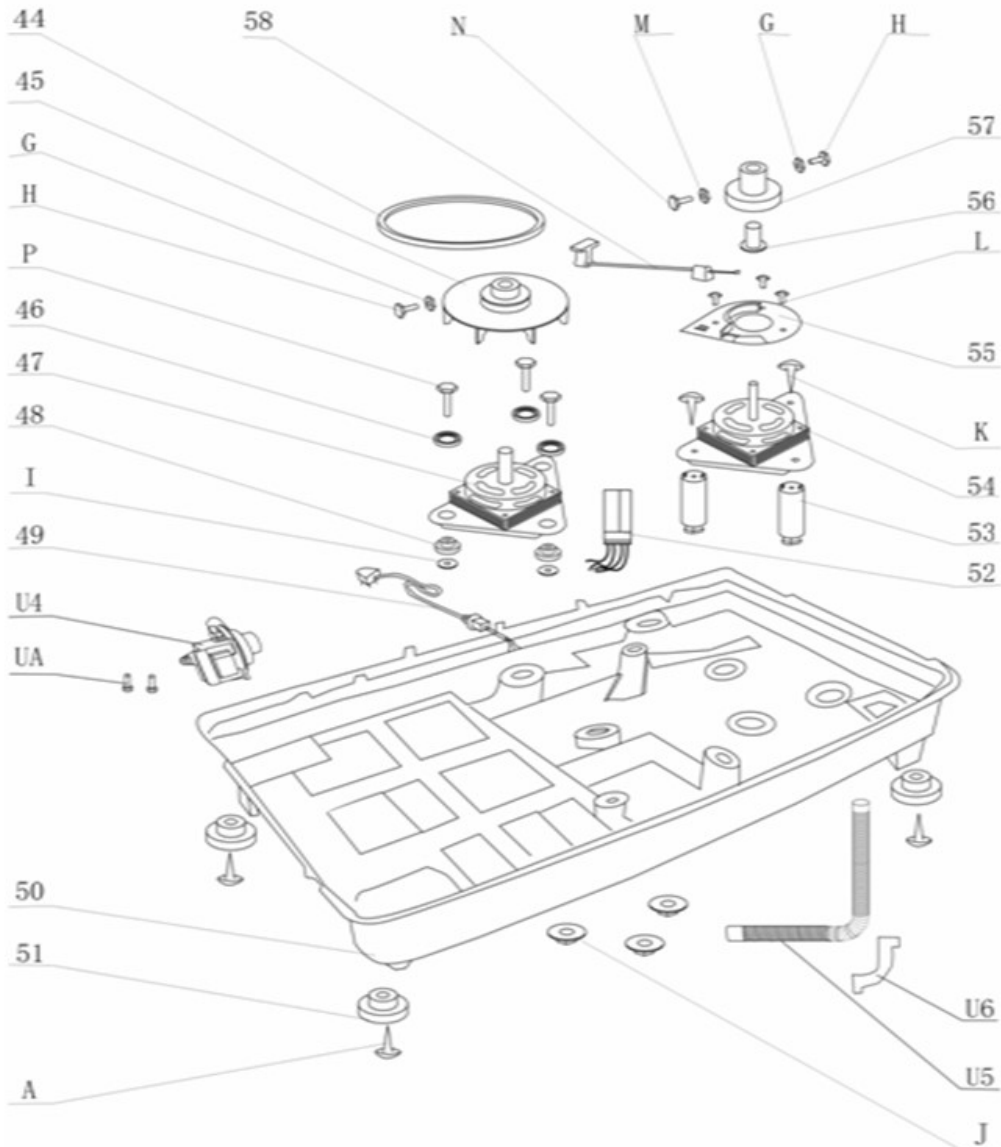

Distribuidor Autorizado

SurteRápido.com

Venta de Refacciones
Electrodomesticas

Lavadora Whirlpool ALD1025SB0

Distribuidor Autorizado

SurteRápido.com

Venta de Refacciones
Electrodomesticas

Lavadora Whirlpool ALD1025SB0

No. Ilus.	DESCRIPCIÓN	Cant.	No. de Parte
43	PULSATOR	1	190100188
44	V-BELT A-670	1	190100193
45	MOTOR FAN	1	190150014
46	MOTOR CUSHION (UP)	3	190150023
47	WASH MOTOR (FOR 127V60Hz)		190150291
48	MOTOR CUSHION(DOWN)	3	190150043
49	POWER CORD (FOR 127V)		190100311
50	PLASTIC BASE	1	190150052
51	RUBBER WASHER	4	190150063
52	CONDENSER (FOR 127V60&50Hz)		190150321
53	BUFFER ASS'Y	3	190150088
54	SPIN MOTOR (FOR 127V60Hz)		190150261
55	BRAKE DISC ASS'Y	1	190150104
56	SPIN SHAFT BUSHING	1	190150112
57	COUPLER	1	190150124
58	BRAKE STEEL WIRE ASS'Y	1	190150138
U4	UP-DRAIN PUMP (FOR 127V60Hz)		190150231
U5	UP-DRAIN HOSE	1	190100292
U6	UP-DRAIN HOOK	1	190100302
UA	SCREW ASS'Y M6X12	2	190150224
G	NUT 8	1	190150144
H	BOLT M8x20	1	190150154
J	MOTOR ASS'Y NUT	3	190150174
K	TAPPING SCREW ST5.5x16	4	190150184
M	NUT M6	2	190100254
N	BOLT M6X18	2	190100264
P	MOTOR ASS'Y BOLT	3	190150204