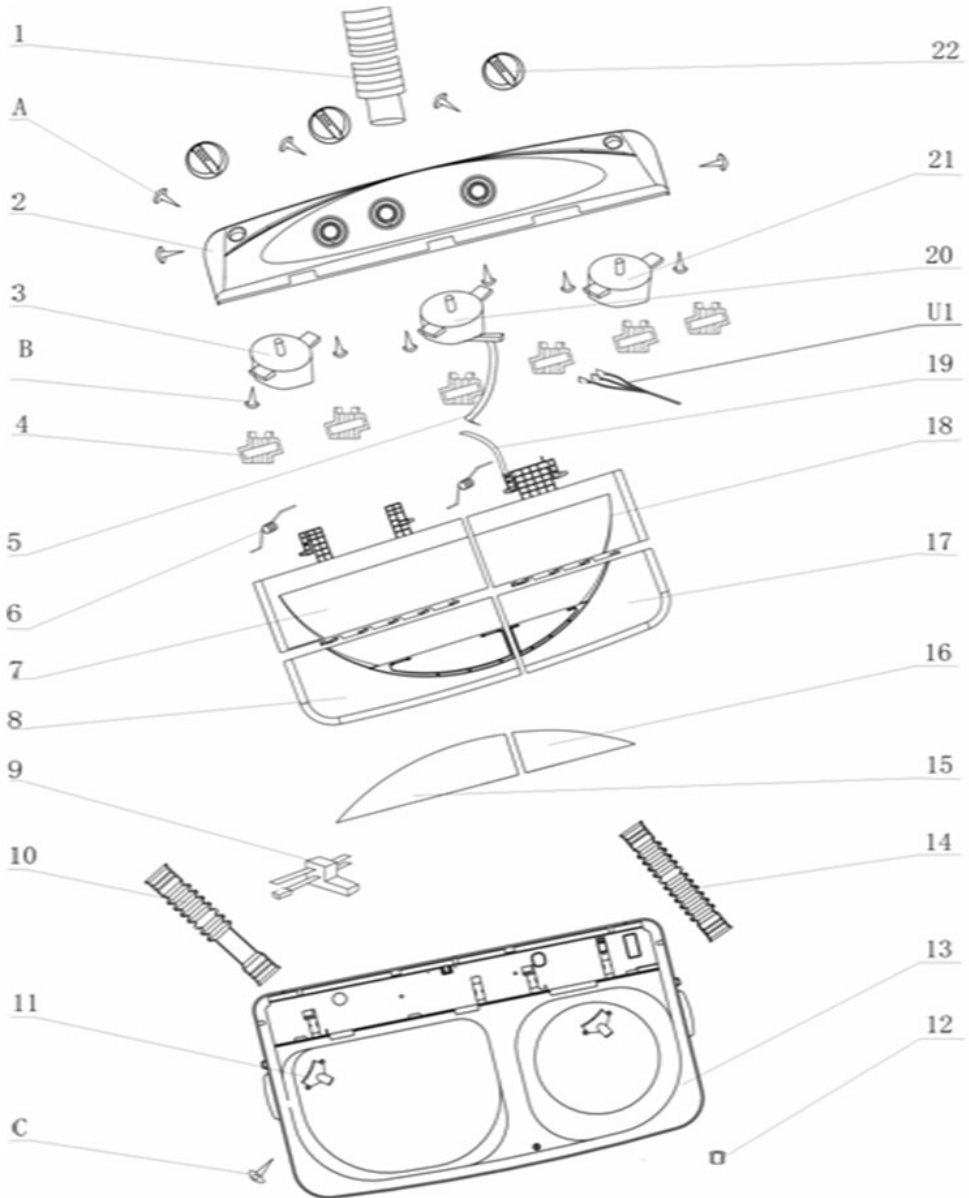

EXPLOSIONADO DE PARTES

LAVADORA DE IMPORTACIÓN

Modelo:

ALD1025SB0

Distribuidor Autorizado

SurteRápido.com

Venta de Refacciones
Electrodomesticas

Lavadora Whirlpool ALD1025SB0

Distribuidor Autorizado

SurteRápido.com

Venta de Refacciones
Electrodomesticas

Lavadora Whirlpool ALD1025SB0

No.Ilus.	DESCRIPCIÓN	Cant.	No. de Parte
1	INLET HOSE	1	190180012
2	CONTROL PANEL	*	*****
3	WASH TIMER	1	190120021
4	TIMER INSTALLATION BLOCK	6	190120033
5	DRAIN CONNECTION WIRE	1	190100012
6	TORQUE SPRING	2	190100024
7	WASH COVER(BACK)	1	190100032
8	WASH COVER(FRONT)	1	190100042
9	SAFETY SWITCH	1	190120041
10	INLET HOSE FOR WASH TUB	1	190120052
11	INLET FILLER	2	190120062
12	RUBBER PLUG FOR FRAME	1	190100053
13	FRAME	1	190100062
14	INLET HOSE FOR SPIN TUB	1	190120072
15	HANDLE OF WASH COVER	1	190100072
16	HANDLE OF SPIN COVER	1	190100082
17	SPIN COVER(FRONT)	1	190100092
18	SPIN COVER(BACK)	1	190100102
19	BRAKE CONNECTION WIRE	1	190100112
20	PROGRAM SELECTOR	1	190120081
21	SPIN TIMER	1	190120091
22	KNOB	3	190120102
A	TAPPING SCREW ST4.2×12-F-H	24	190100214
B	TAPPING SCREW ST 4.2×20-F-H	6	190120114
C	TAPPING SCREW ST4.2×12	15	190100224

No. Ilus.	DESCRIPCIÓN	Cant.	No. de Parte
C	TAPPING SCREW ST4.2×12	15	190100224
D	TAPPING SCREW ST5.5×20	4	190130074
E	PULSATOR WASHER	1	190100234
F	PULSATOR SCREW	1	190100244
U2	UP-DRAIN JOINT	1	190100272
24	WATERFALL BOARD B	3	190100132
25	WATERFALL CHANNEL	4	190100142
26	WATERFALL INLET BOARD	4	190100152
27	WASH TUB	1	190130012
28	BACK COVER	1	190100162
29	PLASTIC CASE	1	190110012
30	REDUCER ASS'Y(For 60Hz)	1	190130028
31	OVERFLOW HOSE(OUTSIDE)	1	190130032
32	THREE JOINT	1	190130042
33	TWO-WAY JOINT	1	190130052
34	DRAIN VALVE BASE	1	190160013
35	ONE-WAY VALVE	1	190160022
36	DRAIN VALVE CORE	1	190160033
37	PULL POLE FOR VALVE CORE	1	190160042
38	COMPRESS SPRING	1	190160054
39	DRAIN VALVE CAP	1	190160062
40	SPIN SEAL ASS'Y	1	190130068
41	LINT FILTER	1	190100172
42	SPIN TUB ASS'Y	1	190140018
43	PULSATOR	1	190100188