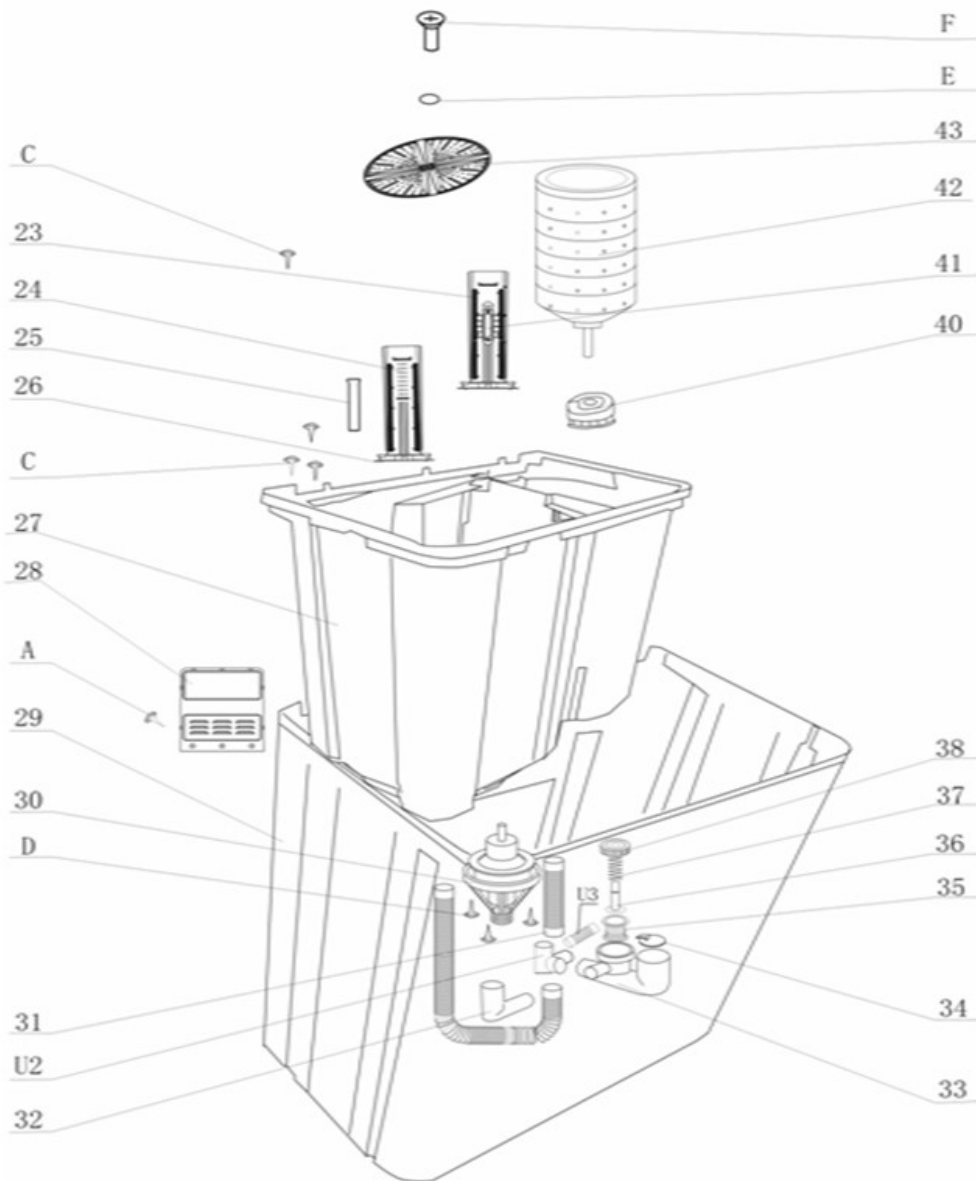

Distribuidor Autorizado

SurteRápido.com

Venta de Refacciones
Electrodomesticas

Lavadora Whirlpool ALD1025SB0

Distribuidor Autorizado

SurteRápido.com

Venta de Refacciones
Electrodomesticas

Lavadora Whirlpool ALD1025SB0

No. Ilus.	DESCRIPCIÓN	Cant.	No. de Parte
C	TAPPING SCREW ST4.2×12	15	190100224
D	TAPPING SCREW ST5.5×20	4	190130074
E	PULSATOR WASHER	1	190100234
F	PULSATOR SCREW	1	190100244
U2	UP-DRAIN JOINT	1	190100272
24	WATERFALL BOARD B	3	190100132
25	WATERFALL CHANNEL	4	190100142
26	WATERFALL INLET BOARD	4	190100152
27	WASH TUB	1	190130012
28	BACK COVER	1	190100162
29	PLASTIC CASE	1	190110012
30	REDUCER ASS'Y(For 60Hz)	1	190130028
31	OVERFLOW HOSE(OUTSIDE)	1	190130032
32	THREE JOINT	1	190130042
33	TWO-WAY JOINT	1	190130052
34	DRAIN VALVE BASE	1	190160013
35	ONE-WAY VALVE	1	190160022
36	DRAIN VALVE CORE	1	190160033
37	PULL POLE FOR VALVE CORE	1	190160042
38	COMPRESS SPRING	1	190160054
39	DRAIN VALVE CAP	1	190160062
40	SPIN SEAL ASS'Y	1	190130068
41	LINT FILTER	1	190100172
42	SPIN TUB ASS'Y	1	190140018
43	PULSATOR	1	190100188