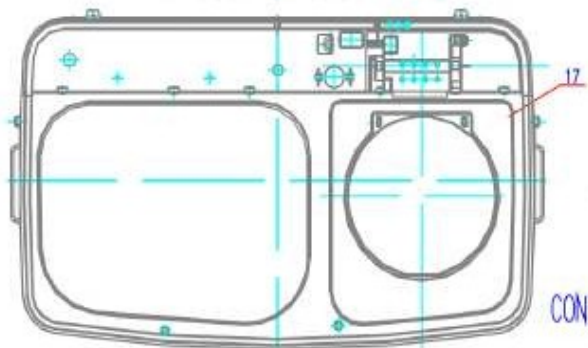

CONTROL PANEL ASSEMBLY