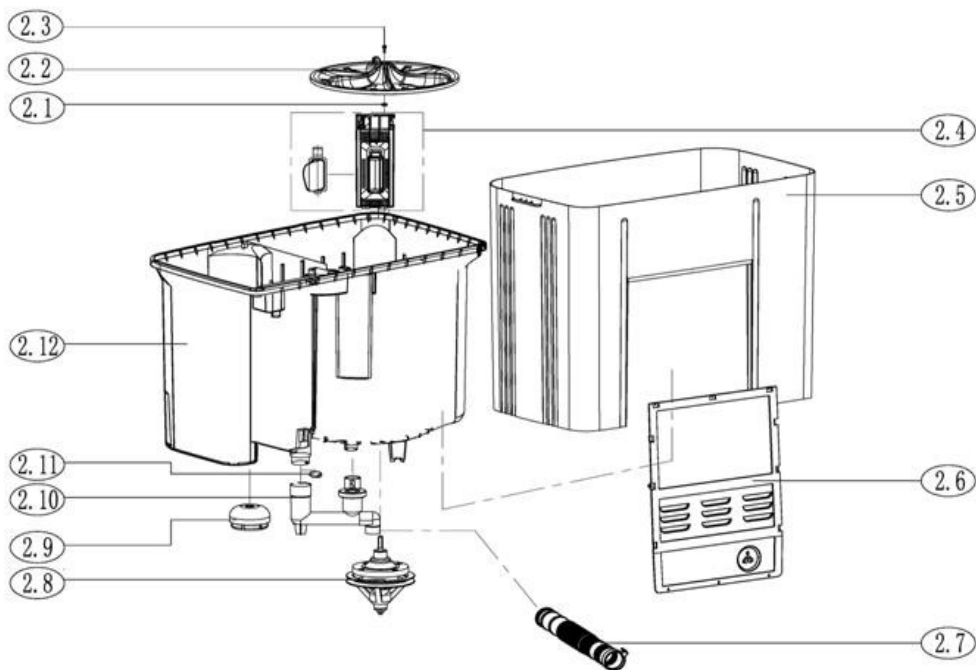

Distribuidor Autorizado

SurteRápido.com

Venta de Refacciones
Electrodomesticas

Lavadora Whirlpool ALD1225AF0

Distribuidor Autorizado

SurteRápido.com

Venta de Refacciones
Electrodomesticas

Lavadora Whirlpool ALD1225AF0

No. Ilus.	DESCRIPCIÓN	Cant.	No. de Parte
2.1	Washer	1	11300414000007
2.2	Impeller Assembly	1	12138000027724
2.3	Screw	1	11301017000001
2.4	Overflow Cover	1	12138000030097
2.5	Cabinet	1	12138000005073
2.6	Rear Cover	1	12138000029567
2.7	Drain Hose Assembly	1	12138000007173
2.8	Gear Case Assembly	1	12238000000065
2.9	Water Sealer	1	302750690017
2.1	Three-Way Pipe	1	12138000002388
2.11	Bottom Valve	1	12638000000644
2.12	Twin Tub	1	301150890523