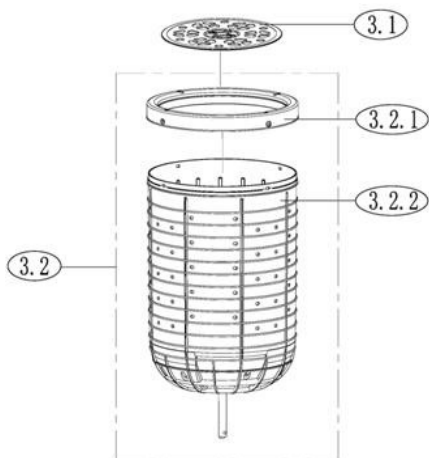

Distribuidor Autorizado

SurteRápido.com

Venta de Refacciones
Electrodomesticas

Lavadora Whirlpool ALD1225AF0

Distribuidor Autorizado

SurteRápido.com

Venta de Refacciones
Electrodomesticas

Lavadora Whirlpool ALD1225AF0

No. Ilus.	DESCRIPCIÓN	Cant.	No. de Parte
3.1	Spin Cover Inner	1	301114600011
3.2	Spin Tub Subassembly	1	301150610056
3.2.1	Balance Ring	1	301102000044
3.2.2	Spin Tub	1	12138000001260
4.1	V-Belt	1	302701000007
4.2	Pully And Fan Assembly	1	12138000003599
4.3	Single phase asynchronous motor	1	302400390048
4.4	Bolt	3	11301805000015
4.5	Nut	3	11301601000003
4.6	Base	1	12138000003660
4.7	Power Cord	1	302402500005
4.8	Capacitor	1	302411400606
4.9	Motor Spring Assembly	1	12238000000039
4.1	Single phase asynchronous motor	1	11002012000174
4.1.1	Brake Assembly	1	301250701274
4.1.2	Brake Wheel Assembly	1	301213200005