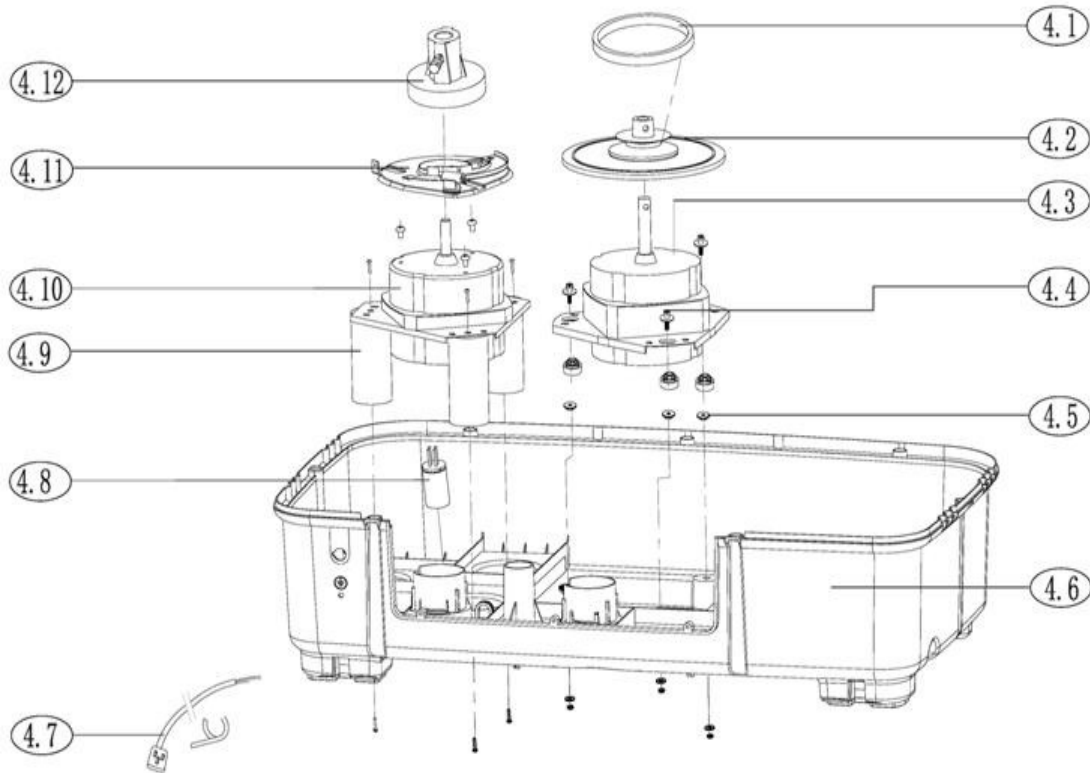

Distribuidor Autorizado

SurteRápido.com

Venta de Refacciones
Electrodomesticas

Lavadora Whirlpool ALD1225AF0

Distribuidor Autorizado

SurteRápido.com

Venta de Refacciones
Electrodomesticas

Lavadora Whirlpool ALD1225AF0

No. Ilus.	DESCRIPCIÓN	Cant.	No. de Parte
3.1	Spin Cover Inner	1	301114600011
3.2	Spin Tub Subassembly	1	301150610056
3.2.1	Balance Ring	1	301102000044
3.2.2	Spin Tub	1	12138000001260
4.1	V-Belt	1	302701000007
4.2	Pully And Fan Assembly	1	12138000003599
4.3	Single phase asynchronous motor	1	302400390048
4.4	Bolt	3	11301805000015
4.5	Nut	3	11301601000003
4.6	Base	1	12138000003660
4.7	Power Cord	1	302402500005
4.8	Capacitor	1	302411400606
4.9	Motor Spring Assembly	1	12238000000039
4.1	Single phase asynchronous motor	1	11002012000174
4.1.1	Brake Assembly	1	301250701274
4.1.2	Brake Wheel Assembly	1	301213200005