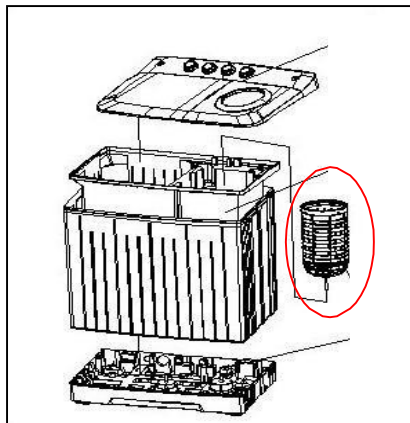

Distribuidor Autorizado

SurteRápido.com

Venta de Refacciones
Electrodomesticas

Lavadora Whirlpool ALD1325FH

No. Ilus.	DESCRIPCIÓN	Cant.	No. de Parte
2.1	Impeller Assembly	1	301150590068
2.2	Impeller Axis Washer	1	302502100002
2.3	Overflow Cover Assembly	1	301151090116
2.3.1	Filter Assembly	1	301150610061
2.4	Rear Cover	1	3011506B0193
2.5	Drain Hose Assembly	1	301150610367
2.6	Gear Case Assembly	1	302950690003
2.7	Tee Drainage Assembly	1	301150800393
2.8	Bottom Valve	1	301111800001
2.1	Damper Rubber Assembly	1	302750690017
2.12	Twin Tub	1	301150890523
2.14	Impeller Screw	1	302550690020
2.17	Plastic Cabinet Assembly	1	301150800261

Distribuidor Autorizado

SurteRápido.com

Venta de Refacciones
Electrodomesticas

Lavadora Whirlpool ALD1325FH