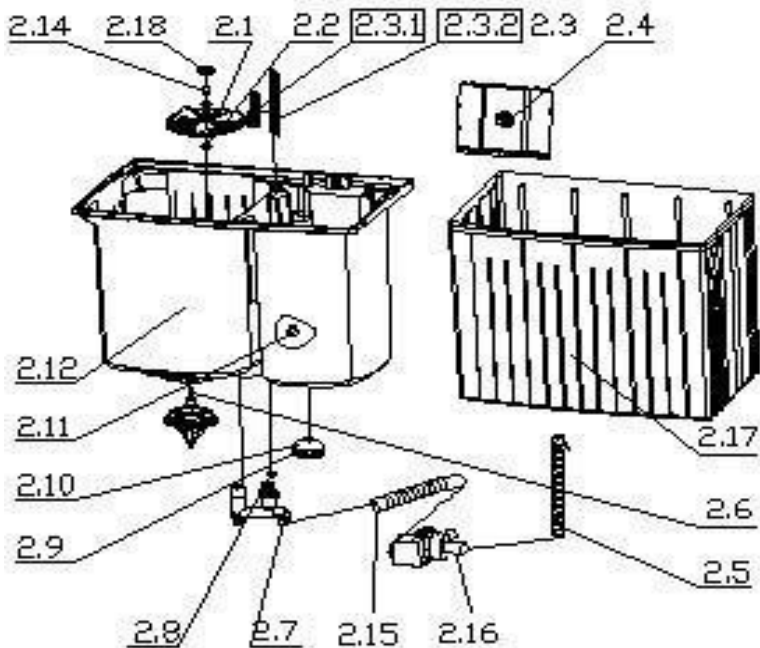

Distribuidor Autorizado

SurteRápido.com

Venta de Refacciones
Electrodomesticas

Lavadora Whirlpool ALD1325FH

Distribuidor Autorizado

SurteRápido.com

Venta de Refacciones
Electrodomesticas

Lavadora Whirlpool ALD1325FH

No. Ilus.	DESCRIPCIÓN	Cant.	No. de Parte
2.1	Impeller Assembly	1	301150590068
2.2	Impeller Axis Washer	1	302502100002
2.3	Overflow Cover Assembly	1	301151090116
2.3.1	Filter Assembly	1	301150610061
2.4	Rear Cover	1	3011506B0193
2.5	Drain Hose Assembly	1	301150610367
2.6	Gear Case Assembly	1	302950690003
2.7	Tee Drainage Assembly	1	301150800393
2.8	Bottom Valve	1	301111800001
2.1	Damper Rubber Assembly	1	302750690017
2.12	Twin Tub	1	301150890523
2.14	Impeller Screw	1	302550690020
2.17	Plastic Cabinet Assembly	1	301150800261