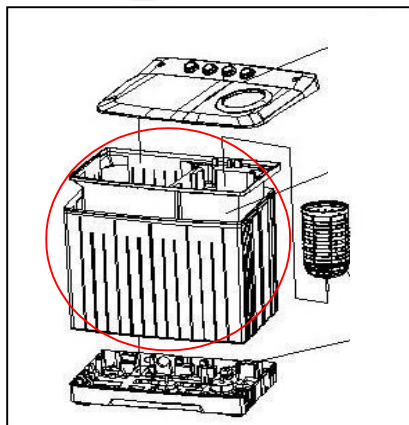

Distribuidor Autorizado

SurteRápido.com

Venta de Refacciones
Electrodomesticas

Lavadora Whirlpool ALD1325FH

Distribuidor Autorizado

SurteRápido.com

Venta de Refacciones
Electrodomesticas

Lavadora Whirlpool ALD1325FH

No. Ilus.	DESCRIPCIÓN	Cant.	No. de Parte
2.1	Impeller Assembly	1	301150590068
2.2	Impeller Axis Washer	1	302502100002
2.3	Overflow Cover Assembly	1	301151090116
2.3.1	Filter Assembly	1	301150610061
2.4	Rear Cover	1	3011506B0193
2.5	Drain Hose Assembly	1	301150610367
2.6	Gear Case Assembly	1	302950690003
2.7	Tee Drainage Assembly	1	301150800393
2.8	Bottom Valve	1	301111800001
2.1	Damper Rubber Assembly	1	302750690017
2.12	Twin Tub	1	301150890523
2.14	Impeller Screw	1	302550690020
2.17	Plastic Cabinet Assembly	1	301150800261