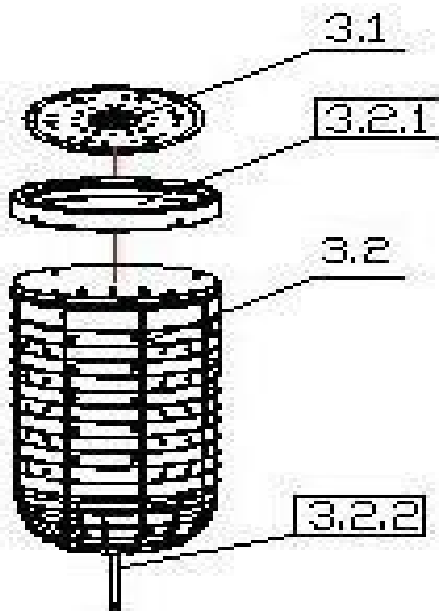

Distribuidor Autorizado

SurteRápido.com

Venta de Refacciones
Electrodomesticas

Lavadora Whirlpool ALD1325FH

No. Ilus.	DESCRIPCIÓN	Cant.	No. de Parte
2.1	Impeller Assembly	1	301150590068
2.2	Impeller Axis Washer	1	302502100002
2.3	Overflow Cover Assembly	1	301151090116
2.3.1	Filter Assembly	1	301150610061
2.4	Rear Cover	1	3011506B0193
2.5	Drain Hose Assembly	1	301150610367
2.6	Gear Case Assembly	1	302950690003
2.7	Tee Drainage Assembly	1	301150800393
2.8	Bottom Valve	1	301111800001
2.1	Damper Rubber Assembly	1	302750690017
2.12	Twin Tub	1	301150890523
2.14	Impeller Screw	1	302550690020
2.17	Plastic Cabinet Assembly	1	301150800261

Distribuidor Autorizado

SurteRápido.com

Venta de Refacciones
Electrodomesticas

Lavadora Whirlpool ALD1325FH