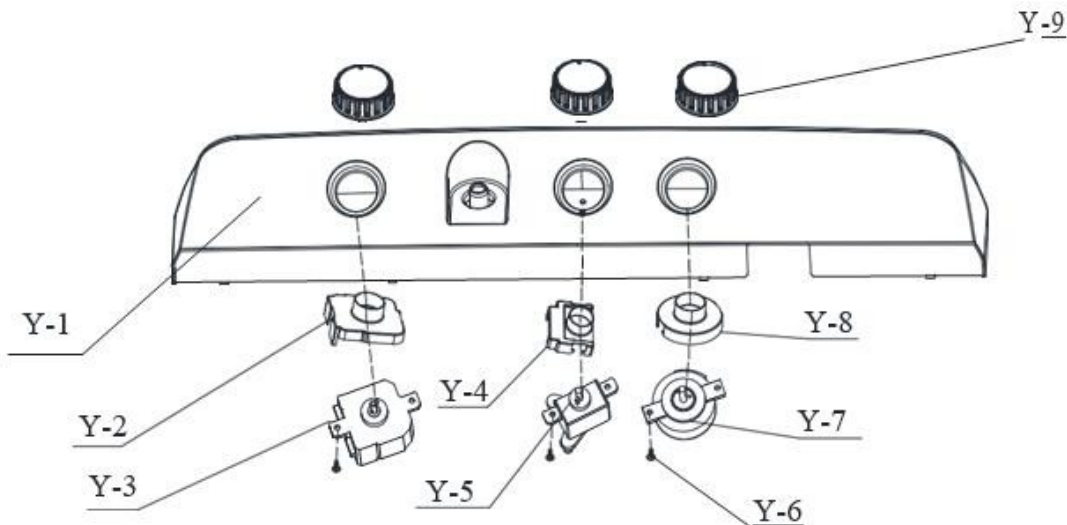

Distribuidor Autorizado

SurteRápido.com

Venta de Refacciones
Electrodomesticas

Lavadora Whirlpool ALD1335JE

No. Ilus.	DESCRIPCIÓN	Cant.	No. de Parte
Y-1	CONTROL PANEL	1	S2201Y02YBK00
Y-2	WASH TIMER	1	A1609Y08FSZ00
	WATERPROOF COVER		
Y-3	WASH TIMER	1	A2503Y05XDS04
Y-4	WASH SELECTOR	1	A1609Y08PFS00
	WATERPROOF COVER		
Y-5	WASH SELECTOR	1	A2015Y06XZKB2
Y-6	SCREW ST4.2×13	3	GB845ST4213
Y-7	SPIN TIMER	1	A1609Y08TFS00
	WATERPROOF COVER		
Y-8	SPIN TIMER	1	A2315Y07TDS08
Y-9	KNOB ASSEMBLY	3	S00A2Y010XNZ2