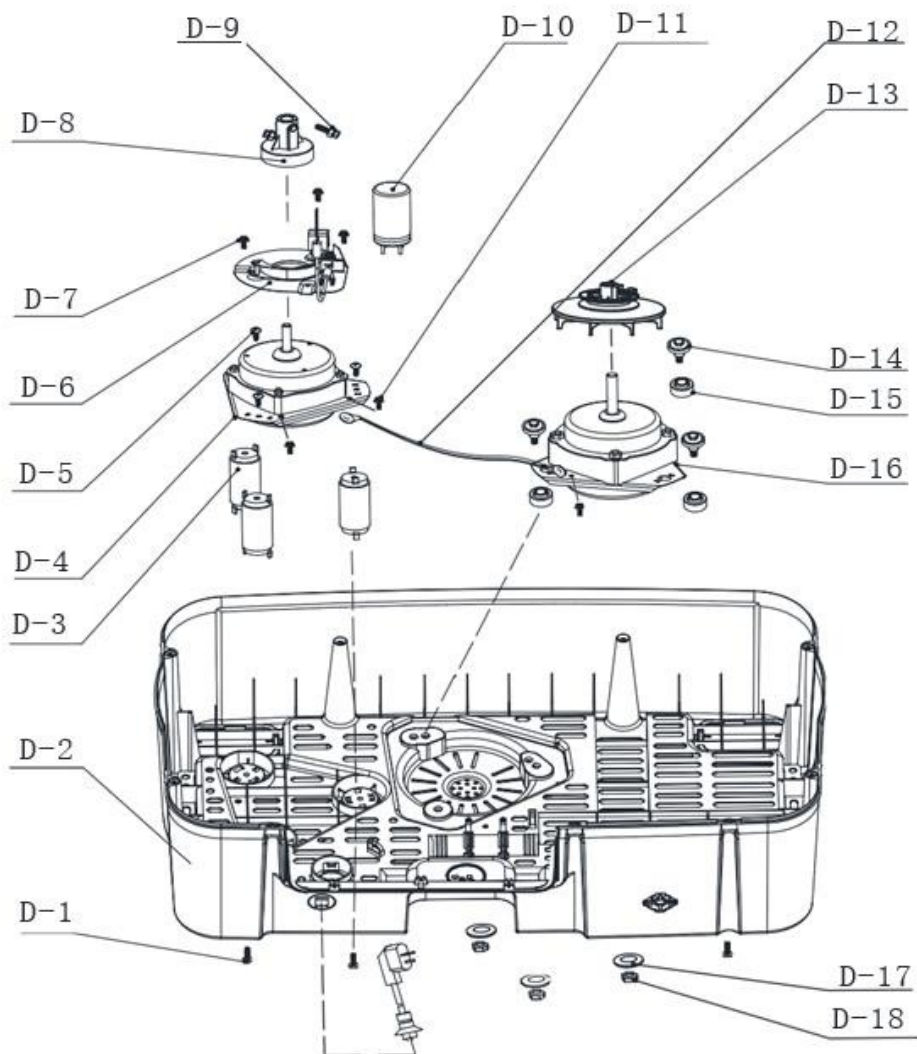

Distribuidor Autorizado

SurteRápido.com

Venta de Refacciones
Electrodomesticas

Lavadora Whirlpool ALD1335JE