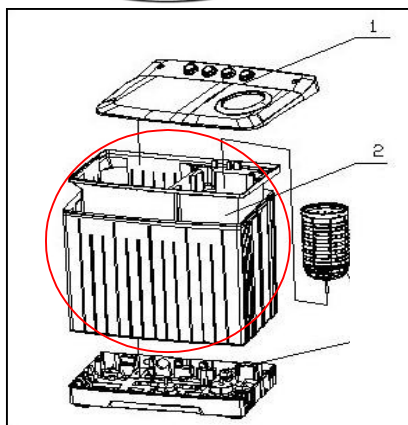

Distribuidor Autorizado

SurteRápido.com

Venta de Refacciones
Electrodomesticas

Lavadora Whirlpool ALD1414BF00

Distribuidor Autorizado

SurteRápido.com

Venta de Refacciones
Electrodomesticas

Lavadora Whirlpool ALD1414BF00

No.Illus.	DESCRIPCIÓN	Cant.	No. de Parte
2.1	Impeller Assembly	1	301150590068
2.2	Impeller Axis Washer	1	302502100002
2.3	Overflow Cover Assembly	1	301151090116
2.3.1	Filter Assembly	1	301150610061
2.4	Rear Cover	1	3011506B0193
2.5	Drain Hose Assembly	1	301150610367
2.6	Gear Case Assembly	1	302950690003
2.7	Tee Drainage Assembly	1	301150800393
2.8	Bottom Valve	1	301111800001
2.1	Damper Rubber Assembly	1	302750690017
2.12	Twin Tub	1	301150890523
2.14	Impeller Screw	1	302550690020
2.17	Plastic Cabinet Assembly	1	301150800261