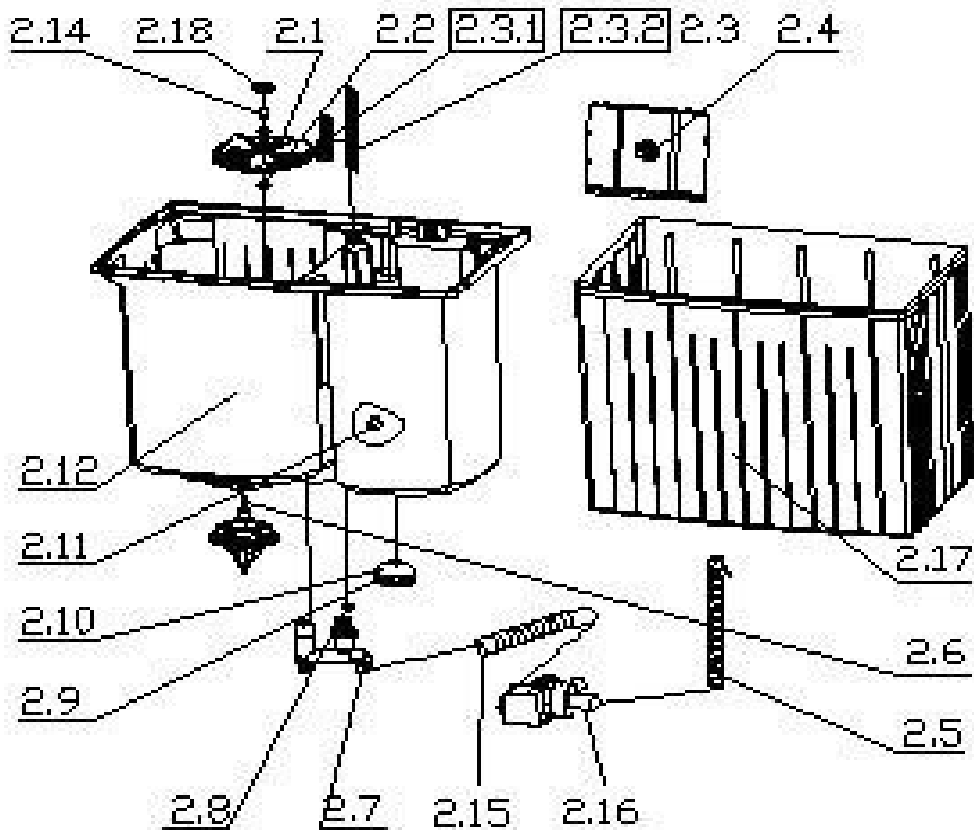

Distribuidor Autorizado

SurteRápido.com

Venta de Refacciones
Electrodomesticas

Lavadora Whirlpool ALD1414BF00

Distribuidor Autorizado

SurteRápido.com

Venta de Refacciones
Electrodomesticas

Lavadora Whirlpool ALD1414BF00

No.Illus.	DESCRIPCIÓN	Cant.	No. de Parte
2.1	Impeller Assembly	1	301150590068
2.2	Impeller Axis Washer	1	302502100002
2.3	Overflow Cover Assembly	1	301151090116
2.3.1	Filter Assembly	1	301150610061
2.4	Rear Cover	1	3011506B0193
2.5	Drain Hose Assembly	1	301150610367
2.6	Gear Case Assembly	1	302950690003
2.7	Tee Drainage Assembly	1	301150800393
2.8	Bottom Valve	1	301111800001
2.1	Damper Rubber Assembly	1	302750690017
2.12	Twin Tub	1	301150890523
2.14	Impeller Screw	1	302550690020
2.17	Plastic Cabinet Assembly	1	301150800261