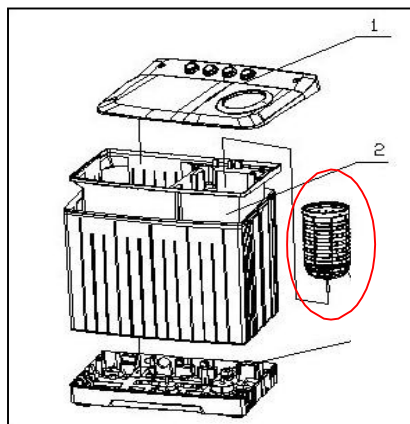

SurteRápido.com

Venta de Refacciones
Electrodomesticas

Lavadora Whirlpool ALD1414BF00

No.Ilus.	DESCRIPCIÓN	Cant.	No. de Parte
1.1	Water shield	3	301150590071
1.2	Rinse Switch	1	301151090343
1.3	Spin Timer	1	302450880001
1.4	Drain Belt	1	301115800020
1.5	Brake Belt	1	301115800070
1.6	Twist Spring	1	301114500706
1.7	Spin Cover Assembly	1	3011510C0776
1.8	Safety Switch	1	302411500003
1.1	Safety Cover	1	301114400755
1.11	Top Frame Assembly	1	301151090342
1.12	Water Pipe	1	301150610364
1.13	Water Inlet Box	1	301150701162
1.14	Screw Cover	2	301150610091
1.15	Wash Cover Assembly	1	3011510C0770
1.16	Washing Timer	1	302450880000
1.17	Control Panel And Printing	1	3011510C0777
1.18	Water Inlet Hose	1	301150590483
1.19	Knob	4	301150500463
1.21	Change-Over Switch	1	3024015A0002
1.22	Shield	1	301150960017

No.Illus.	DESCRIPCIÓN	Cant.	No. de Parte
2.1	Impeller Assembly	1	301150590068
2.2	Impeller Axis Washer	1	302502100002
2.3	Overflow Cover Assembly	1	301151090116
2.3.1	Filter Assembly	1	301150610061
2.4	Rear Cover	1	3011506B0193
2.5	Drain Hose Assembly	1	301150610367
2.6	Gear Case Assembly	1	302950690003
2.7	Tee Drainage Assembly	1	301150800393
2.8	Bottom Valve	1	301111800001
2.1	Damper Rubber Assembly	1	302750690017
2.12	Twin Tub	1	301150890523
2.14	Impeller Screw	1	302550690020
2.17	Plastic Cabinet Assembly	1	301150800261

Distribuidor Autorizado

SurteRápido.com

Venta de Refacciones
Electrodomesticas

Lavadora Whirlpool ALD1414BF00

No. Ilus.	DESCRIPCIÓN	Cant.	No. de Parte
3.1	Dehydration inside cover	1	301114600011
3.2	Spin Tub Assembly	1	301150610056
3.2.1	Balance Ring	1	301102000044
3.2.2	Flange	1	301200500003