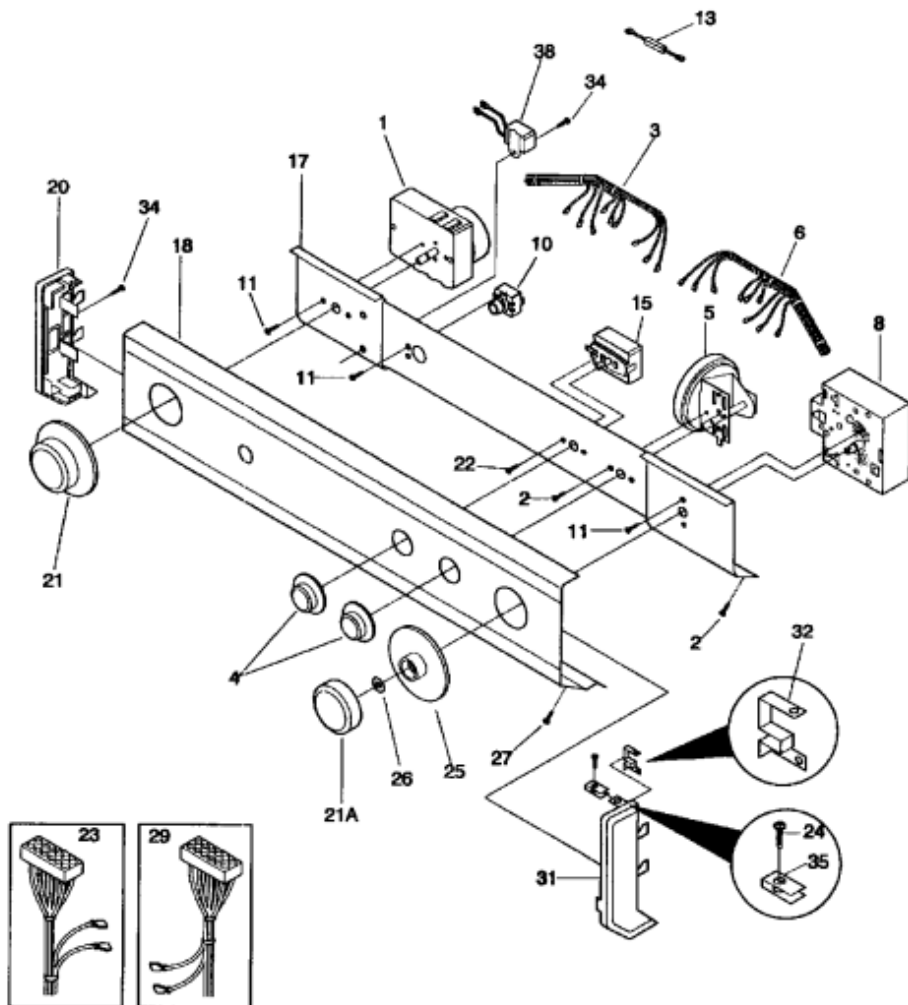

48	131379201	PAN BOTTOM (S/P)
50	3204329	COVER SAFETY (S/P)
61	5303207404	BRACKET GAS VALVE (S/P)
64	5303207405	PIPE (S/P)
67	131498500	VALVE- SHUT OFF (S/P)
68	5362791200	UNION MALE CONNECTOR BRASS (S/P)
69	*08015194	NUT UNION HEX (S/P)
70	5303207409	VALVE GAS (S/P)
71	5303931775	COIL SECONDARY
72	5303931775	COIL BOOSTER
73	5303207410	ORIFICE NATURAL GAS (S/P)
74	WE4X750	IGNITOR ASSY.
75	5300809968	WASHER (S/P)
77	131763500	BURNER ASSY. (S/P)
79	5303261135	SENSOR (S/P)
80	131712401	TUBE BURNER (S/P)
85	5303212889	SHIELD HEAT (S/P)

Distribuidor Autorizado

SurteRápido.com

Venta de Refacciones
Electrodomesticas

ALG181J6 TABLERO