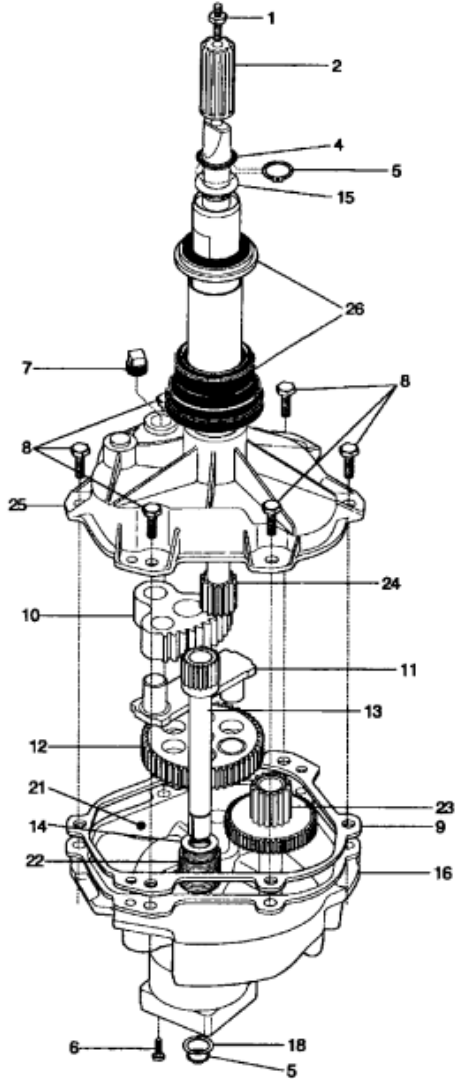

33	3204425	SPRING TORSION
34	3204426	SLEEVE IDLER
35	3161433	RING RETAINING
36	5303261031	WASHER PIVOT SHAFT
37	5303161306	WASHER SPIRING
38	5303318708	NUT LOCK MOTOR (S/P)
39	131205100	SCREW (S/P)
40	3204449	MOTOR DESCONTINUADO
41	131081700	SHIELD MOTOR
42	3204451	SLINGER PUMP
43	131208500	PUMP COMPLETE
44	131430600	CLIP PUMP
45	3204454	HIOSE PMP TO COUPLER
46	3204455	CLIP HOSE TO LEG (S/P)
47	3204456	CLAMP HOSE (S/P)
48	131306234	CLAMP HOSE TO TUB (S/P)
49	5303931759	HOSE PUMP TO TUB
51	3204459	SCREW (S/P)
52	3005891	WASHER LEG (S/P)
53	5300771996	TUBE- PRESSURE (S/P)

ALG181J6 TRANSMISION