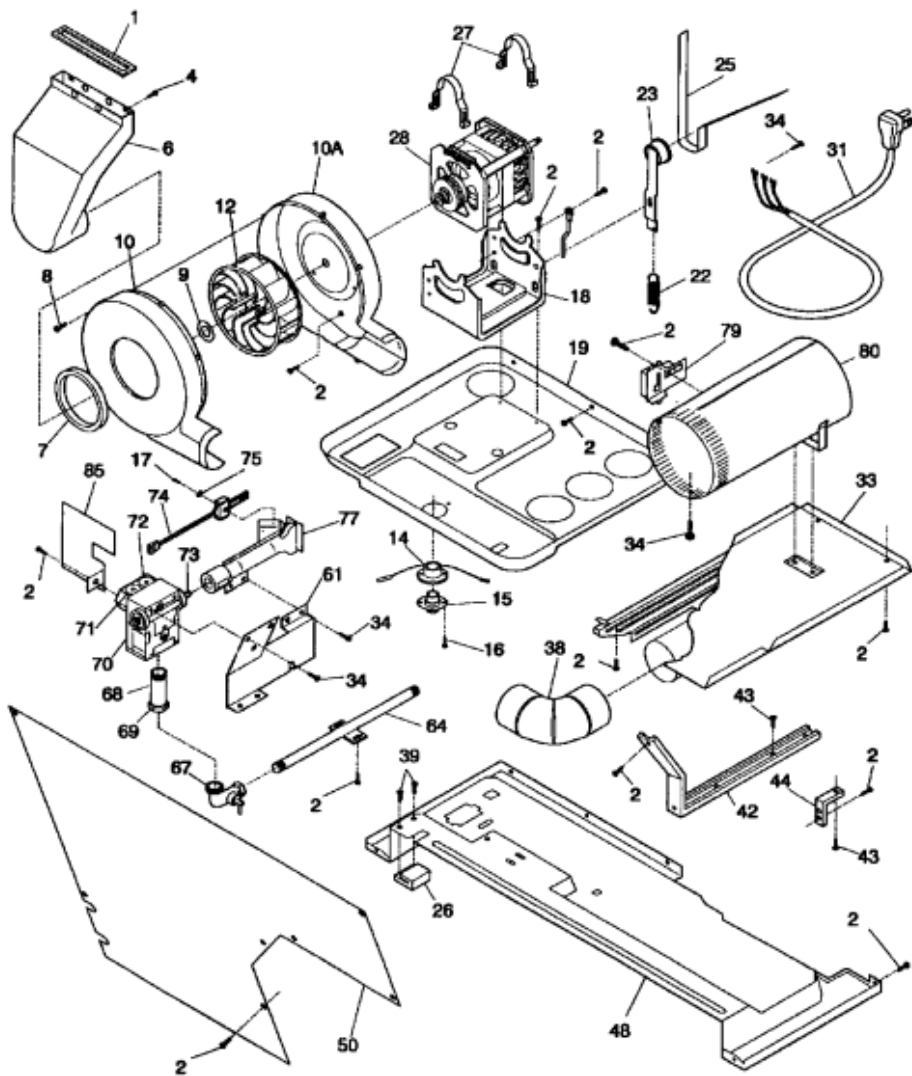

38	131084801	PANEL RIGHT SIDE ALMOND (S/P)
39	131084402	PANEL ACCESS WHITE (S/P)
39	131084403	PANEL ACCESS ALMOND (S/P)
41	3204275	HINGE UPPER (S/P)
41A	3204276	HINGE LOWER (S/P)
42	3205239	SCREW (S/P)
44	131129900	GASKET DOOR (S/P)
46	5303937185	HANDLE DOOR WHITE (S/P)
46	131063601	HANDLE DOOR ALMOND (S/P)
47	5303300245	DOOR INNER WHITE (S/P)
47	5303300246	DOOR INNER ALMOND (S/P)
48	3204284	DOOR OUTER WHITE (S/P)
48	3204285	DOOR OUTER ALMOND (S/P)
49	5303207102	STRIKE DOOR (S/P)
50	134535300	SHIELD HEAT (S/P)
54	5303270324	HARNESS DOOR SWITCH (S/P)
55	5303272164	RECEPTACLE LAMP (S/P)
56	131843500	LAMP (S/P)
57	3204288	COVER LAMP (S/P)
58	131155200	RACK DRYING
59	131306700	TRIM STRIP (S/P)
60	3204293	END CAP BLACK (S/P)

Distribuidor Autorizado

SurteRápido.com

Venta de Refacciones
Electrodomesticas

ALG181J6 MOTOR