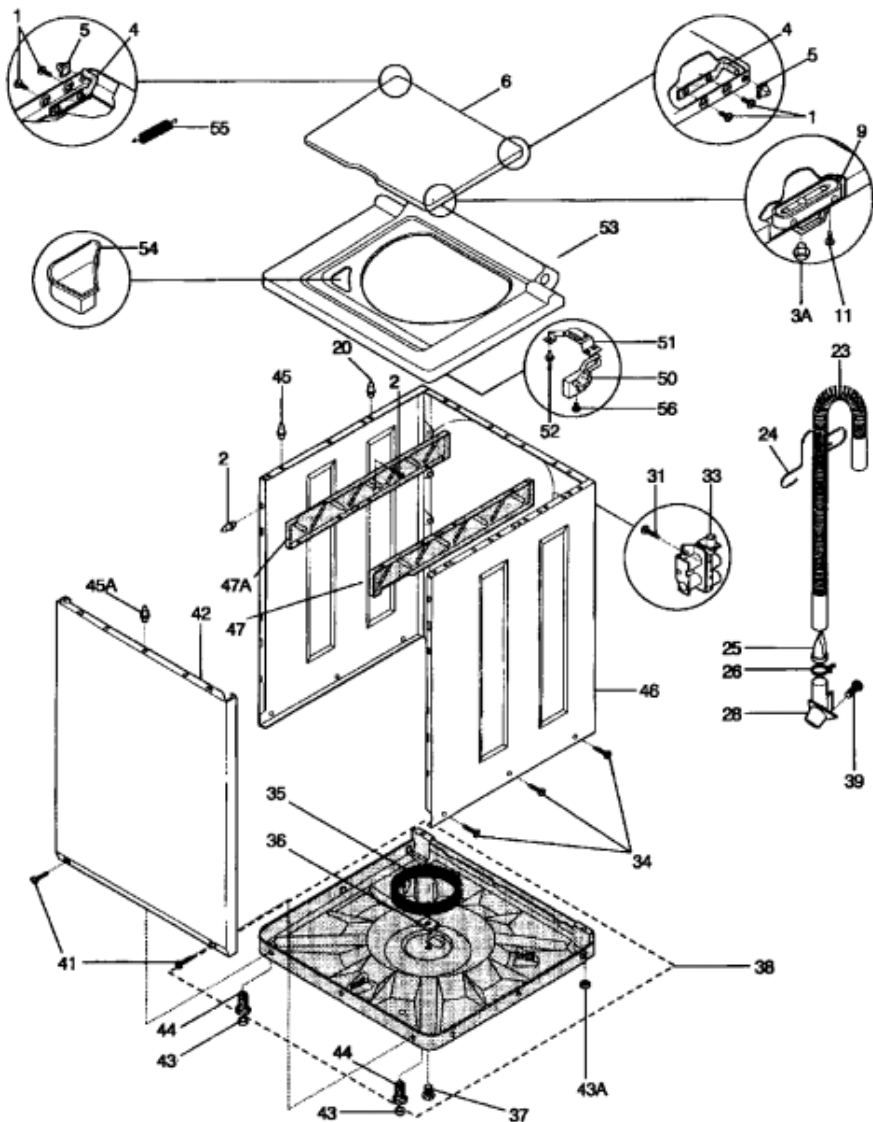

Distribuidor Autorizado

SurteRápido.com

Venta de Refacciones
Electrodomesticas

ALG181J6 GABINETE