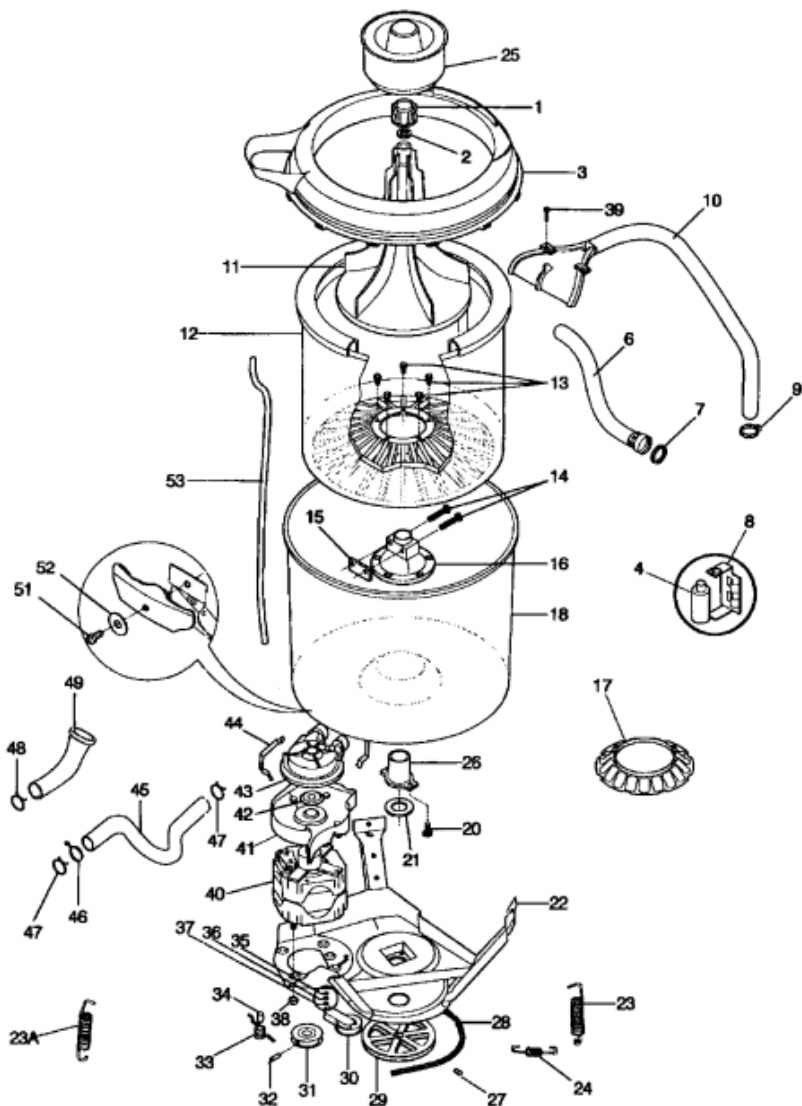

45A	131345401	PIN LOCALING (S/P)
46	134046600	BODY WHITE (S/P)
47	131106701	BRACKET MARRIAGE RH (S/P)
47A	131091001	BRACKET MARRIAGE LH (S/P)
50	134101800	LOCK LID
51	134101800	BRACKET LID LOCK
52	*08002420	RIVET LID SWITCH (S/P)
53	134135800	PANEL TOP WHITE (S/P)
53	131452520	PANEL TOP ALMOND (S/P)
54	3204394	DISPENSER BLEACH (S/P)
55	5303212876	SPRING LID
56	131243800	SCREW (S/P)

Distribuidor Autorizado

SurteRápido.com

Venta de Refacciones
Electrodomesticas

ALG181J6 TINAS