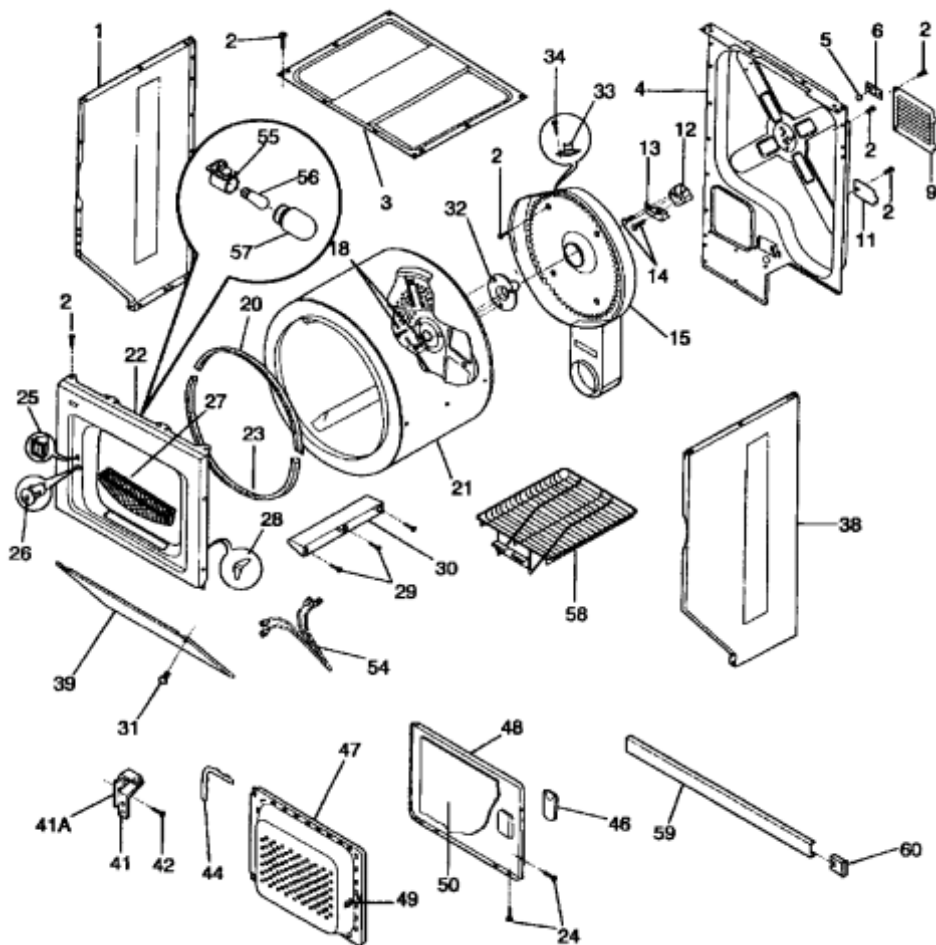

## ALG181J6 TAMBOR

1	131084710	PANEL LEF SIDE WHITE (S/P)
1	131084701	PANEL LEF SIDE ALMOND (S/P)
2	131168200	SCREW (S/P)
3	131883301	PANEL (S/P)
4	134799902	PANEL REAR (S/P)
5	5303281019	BALL (S/P)
6	5303281020	CLIP BALL (S/P)
9	3204249	PANEL ACCESS (S/P)
11	5303207395	COVER (S/P)
12	131825900	BEARING
13	131724300	BRACKET BEARING (S/P)
14	131205400	SCREW (S/P)
15	5303207394	HOUSING (S/P)
18	131378200	SCREW (S/P)
20	5303937139P	GLIDE DRUM
21	134138200	DRUM DRYER (S/P)
22	131150712	PANEL FRONT WHITE (S/P)
22	131150713	PANEL FRONT ALMOND (S/P)
23	5303281049	SEAL BASKET LOWER
24	131209600	SCREW (S/P)
25	131658800	CATCH DOOR (S/P)
26	*08006623	SWITCH DOOR (S/P)
27	131359600	TRAP LINT
28	5303281074	CLIP GUIDE
29	131382300	SCREW (S/P)
30	5303201200	VANE
31	131202300	SCREW (S/P)
32	5303281153	SHAFL ASSY.
33	5303207396	THERMOSTAT
34	131243700	SCREW (S/P)
38	131084800	PANEL RIGHT SIDE WHITE (S/P)