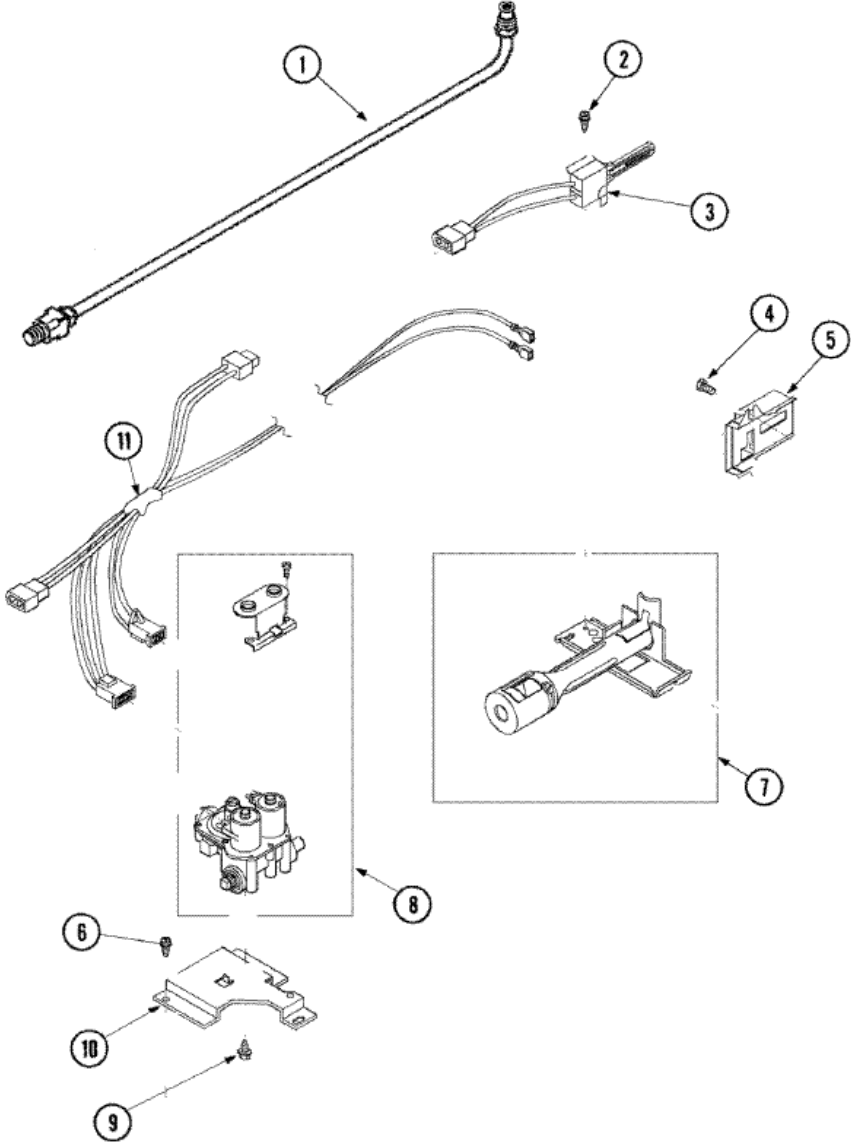

ALG443RAW QUEMADOR