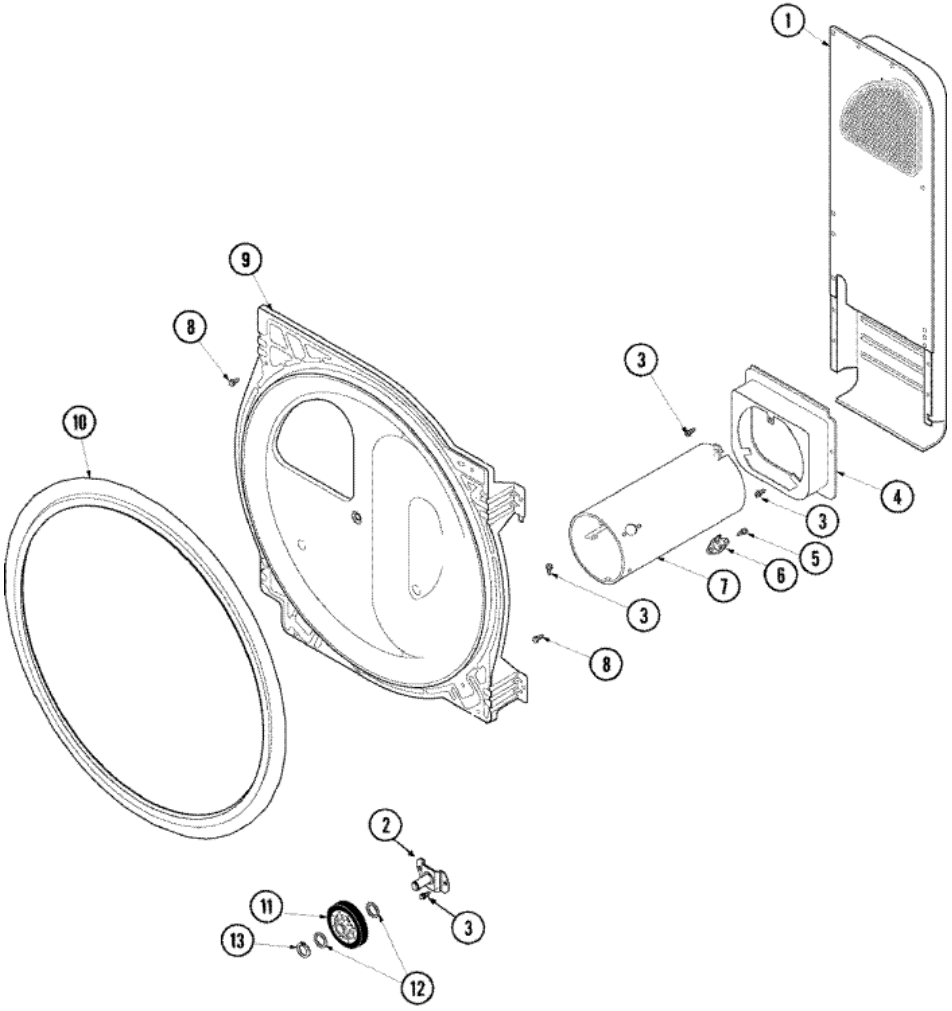

ALG443RAW RESISTENCIA