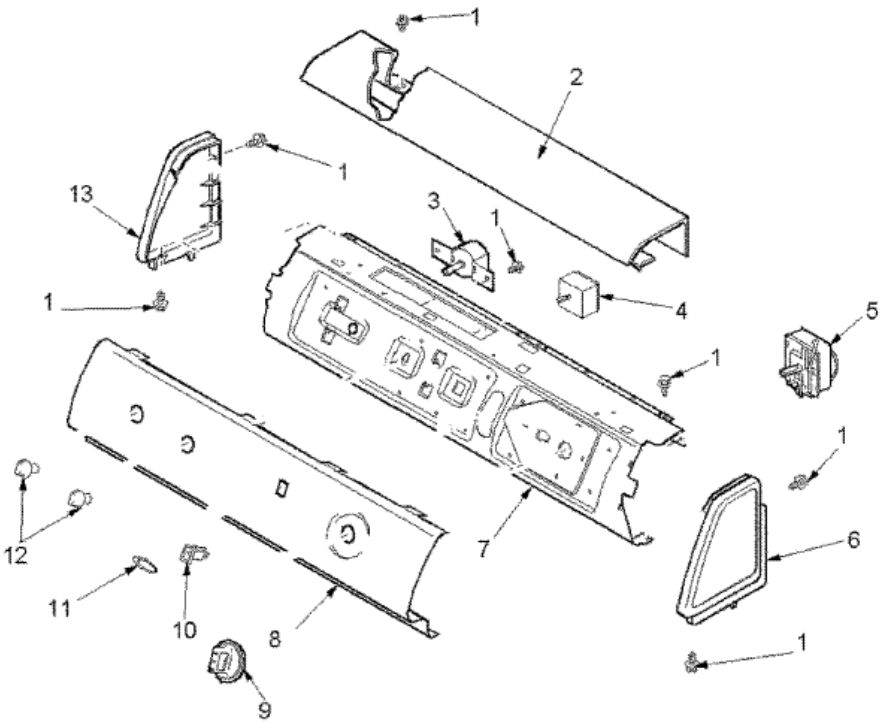

ALG443RAW TABLERO