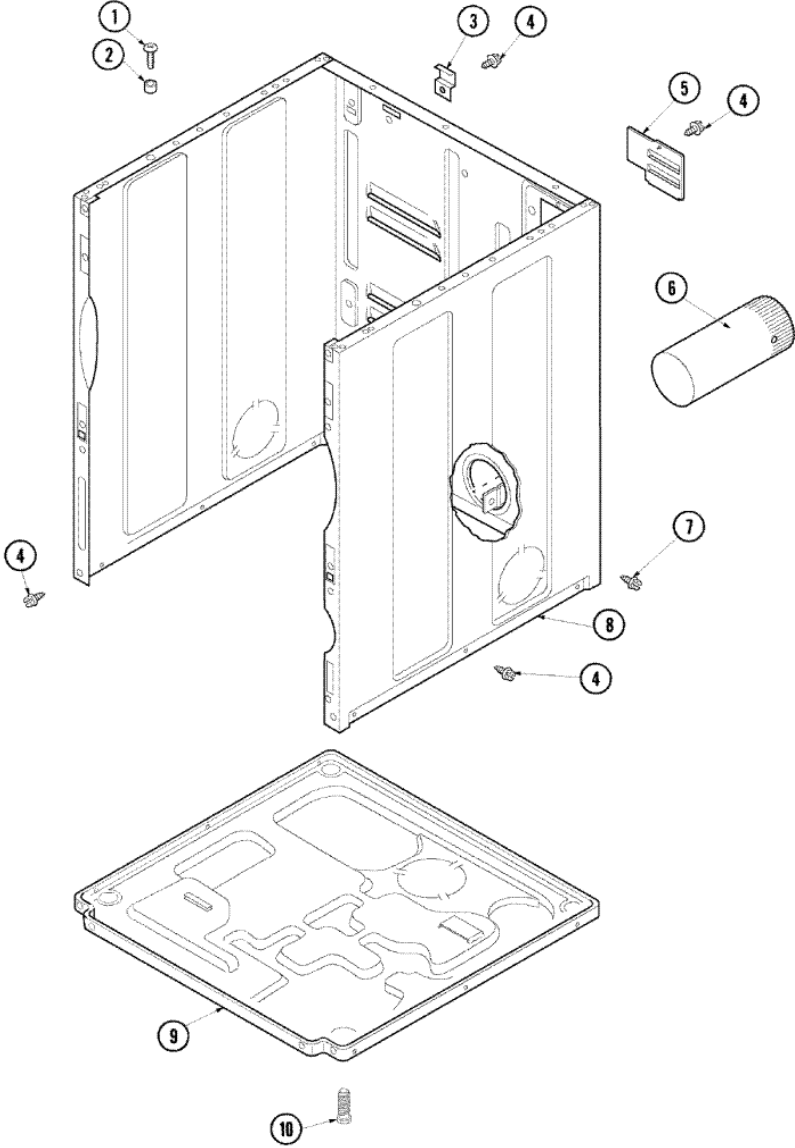

## ALG443RAW GABINETE

1	32671	SCREW, TAPPING (S/P)
2	505187	LOCATOR, PANEL (S/P)
3	500003	HINGE, TOP (S/P)
4	503661	SCREW, 10-16X.44 UNS (S/P)
5	503293	PLATE, ACCESS COVER (S/P)
6	505518	DUCT, EXHAUST (S/P)
7	503688	SCREW (S/P)
8	37001284	CABINET, DRYER & WASHER (WHT) (S/P)
9	500070	BASE, DRYER (S/P)
10	Y500101	LEG, LEVELING (PLASTIC) (S/P)