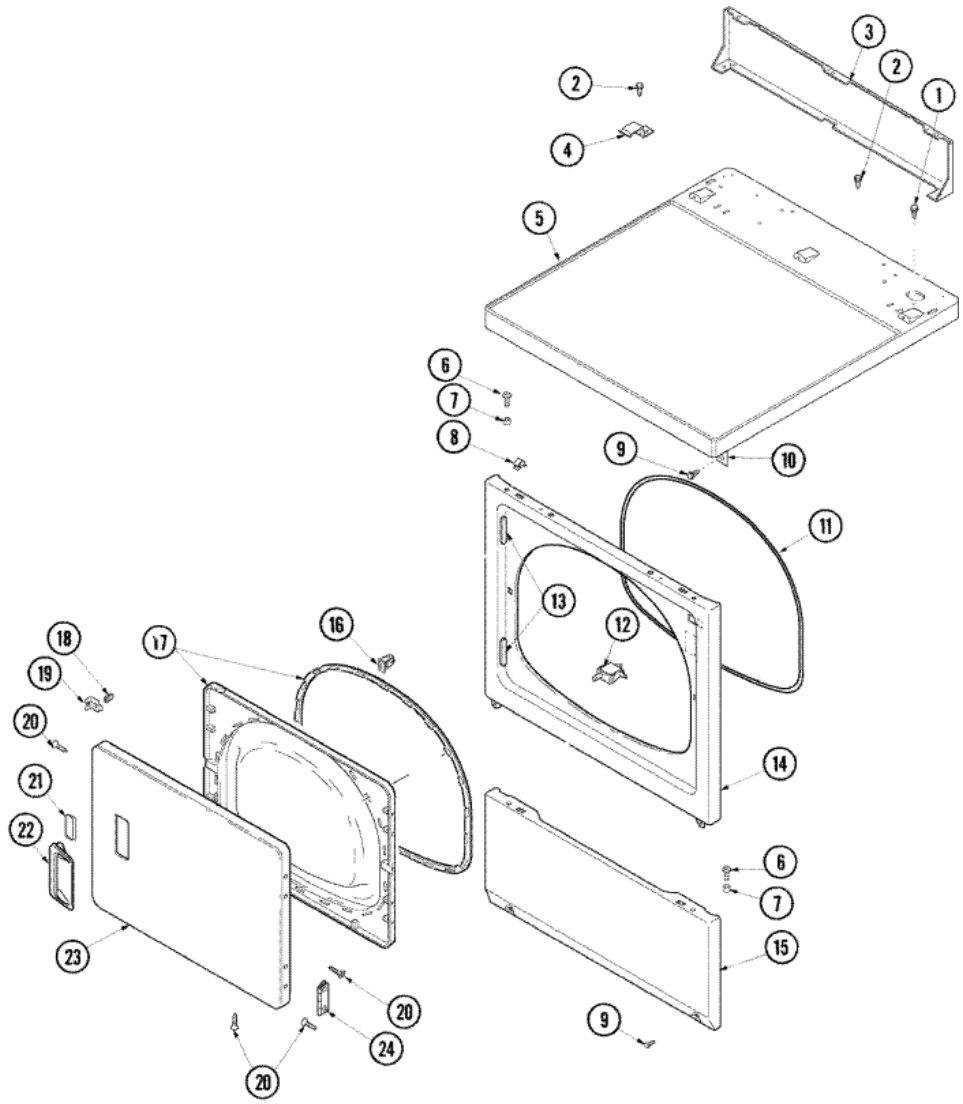

ALG443RAW PUERTA