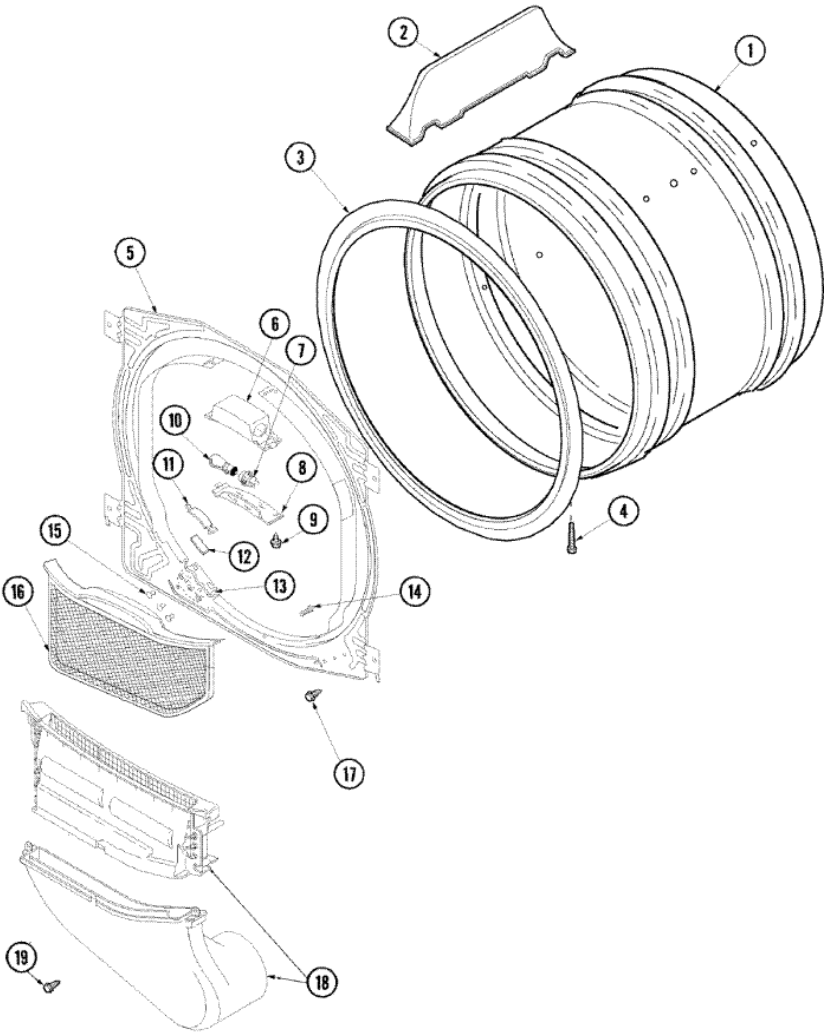

ALG443RAW TAMBOR