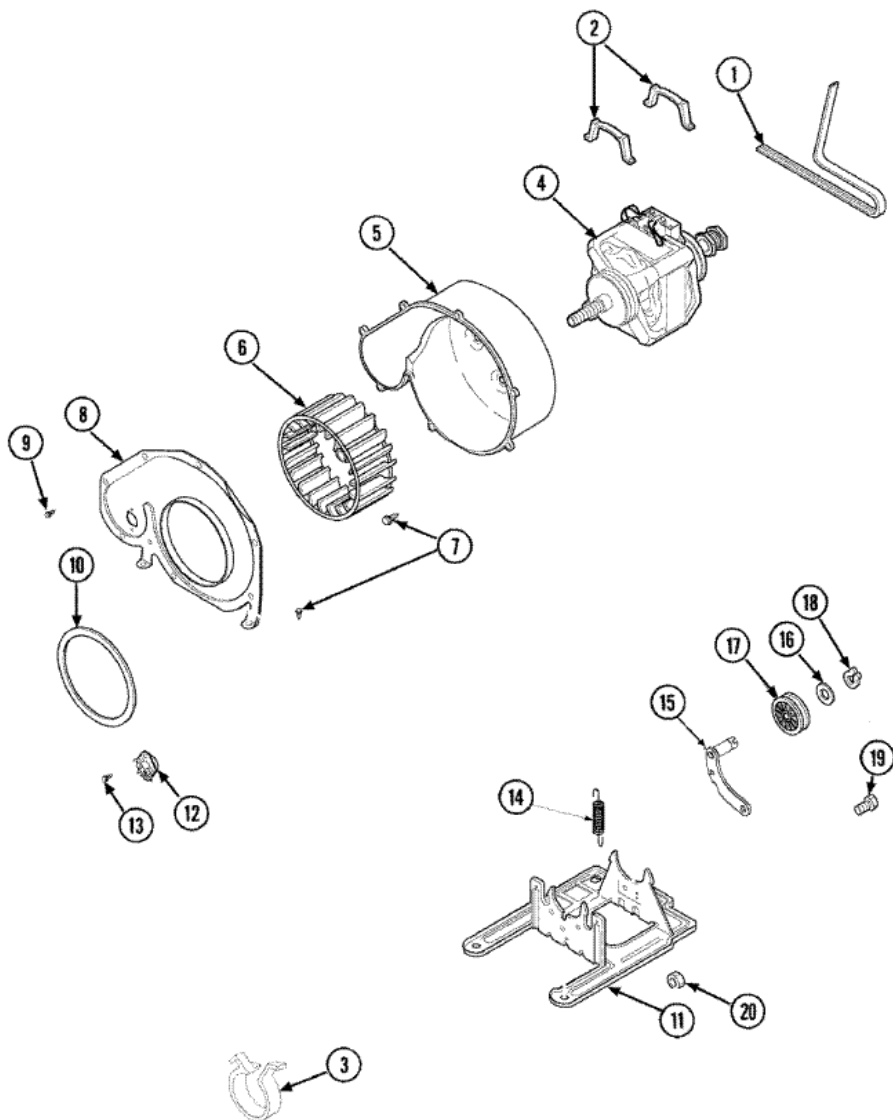

Distribuidor Autorizado

SurteRápido.com

Venta de Refacciones
Electrodomesticas

ALG443RAW MOTOR