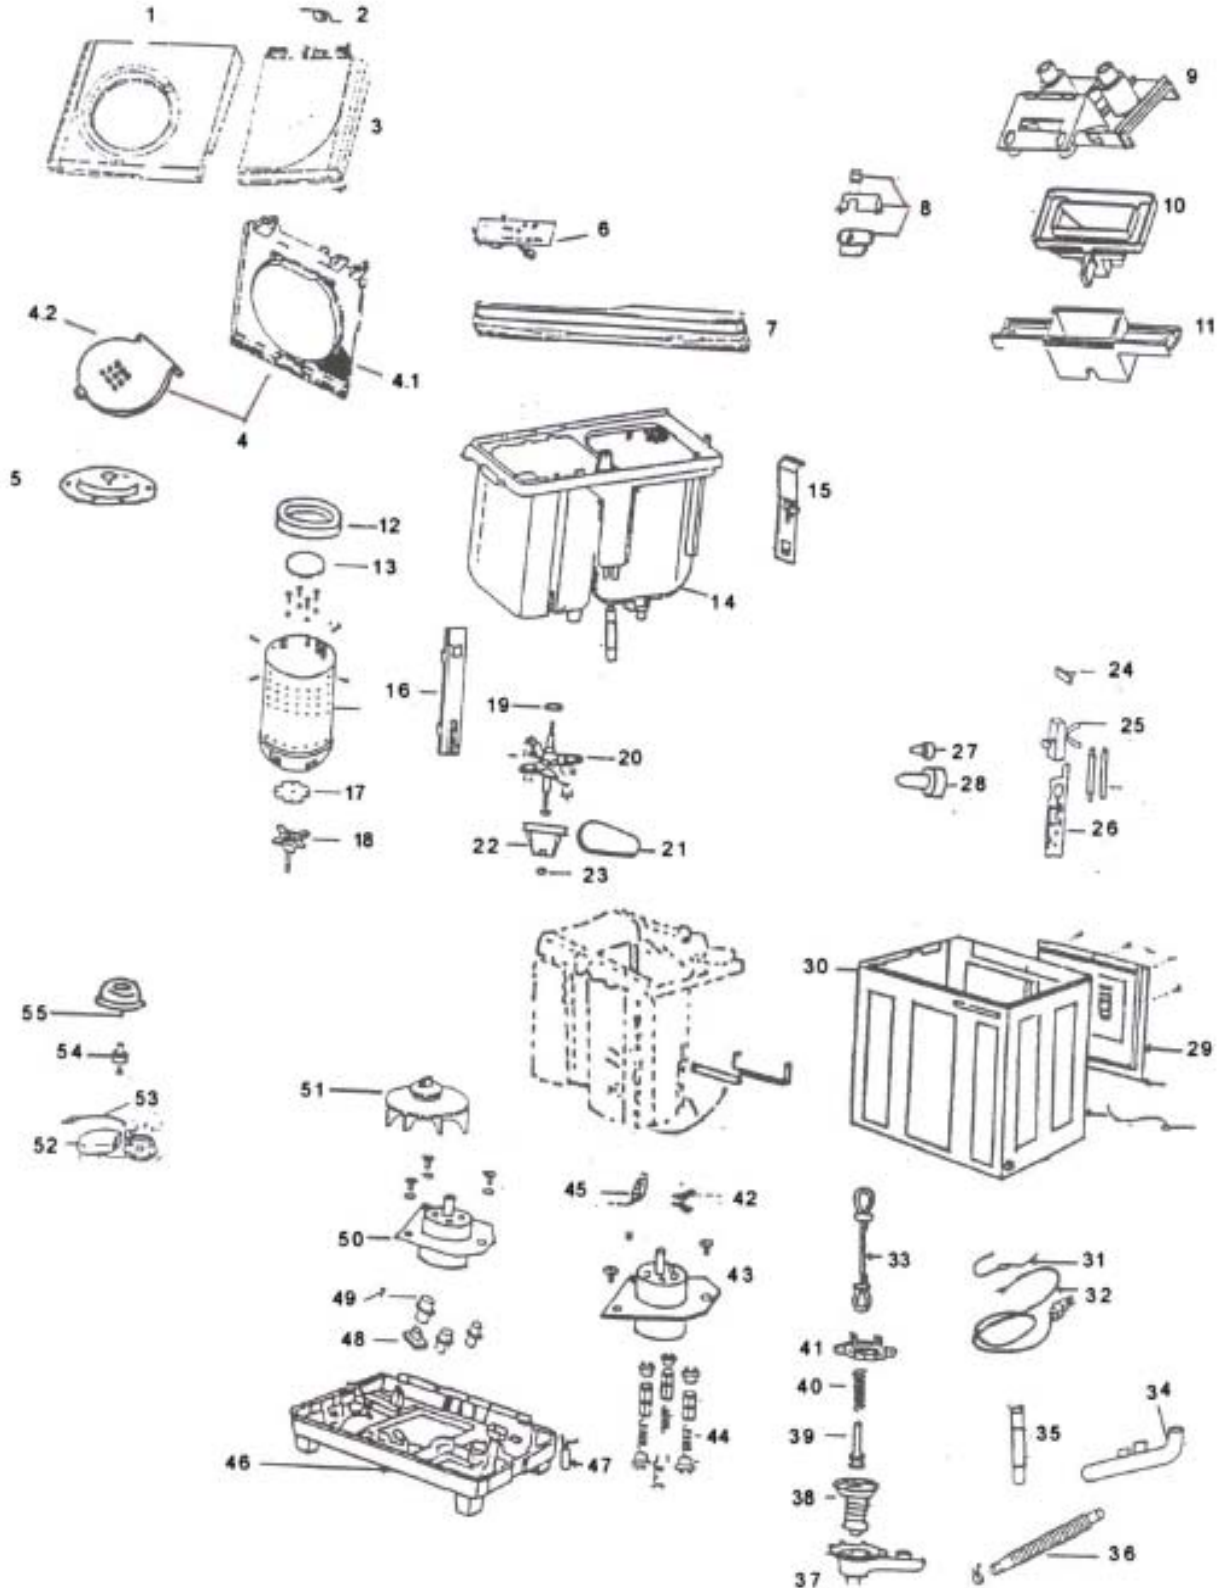

Distribuidor Autorizado

SurteRápido.com

Venta de Refacciones
Electrodomesticas

ALT6035CEKB0

ALT6035CEKB0

1	P015660150B	LID WASH ASSY (S/P)
2	P015600020A	SPRING LID (S/P)
3	P015660160A	LID SPIN ASSY (S/P)
4	P0156120100	TOP PLATE & INNER ASSY (S/P)
4.1	P015600500A	TOP PLATE (S/P)
4.2	P010690210B	INNER COVER (S/P)
5	P014200010B	SPIN CAP (S/P)
6	P015640880A	WASH TIMER BASE ASSY (S/P)
7	P0156004300	FRONT PANEL (S/P)
8	P013240250D	KNOB SLIDE SELECTOR (S/P)
9	P013240130A	RETAINER SPIN SHOWER (S/P)
10	P015640020B	DIVERTOR (S/P)
11	P013240040D	HOUSING LEVER CONTROL (S/P)
12	P010613120G	BALANCE RING (S/P)
13	P014213020B	COVER SPIN BASKET (S/P)
14	P010612260I	TUB COGGY (S/P)
15	P0156000100	BRACKET BRAKE WIRE (S/P)
16	P010612330C	LOWER WATER INLET (S/P)
17	P0156130200	PLATE REINFORCEMENT (S/P)
18	P010613020R	SHAFT FIX PLATE ASSY (S/P)
19	P0156120300	ELLIPTICAL O RING (S/P)
20	P0156173100	DRIVE ASSY (S/P)
21	P010600530B	V-BELT (S/P)
22	P013212070C	PULLEY DRIVE (S/P)
23	S0116002000	WASHER (S/P)
24	P010612400D	COVER SLINDER (S/P)
25	P014212020D	SLIDER ADJ O/F (S/P)
26	P010612340D	OVER FLOW FILTER (S/P)
27	S0171000200	PIG TAIL CONNECTOR 2 (S/P)
28	S017100000A	PIG TAIL CONNECTOR 3 (S/P)
29	P014200070C	INSPECTION COVER (S/P)
30	P0156211400	CABINET WRAP (S/P)