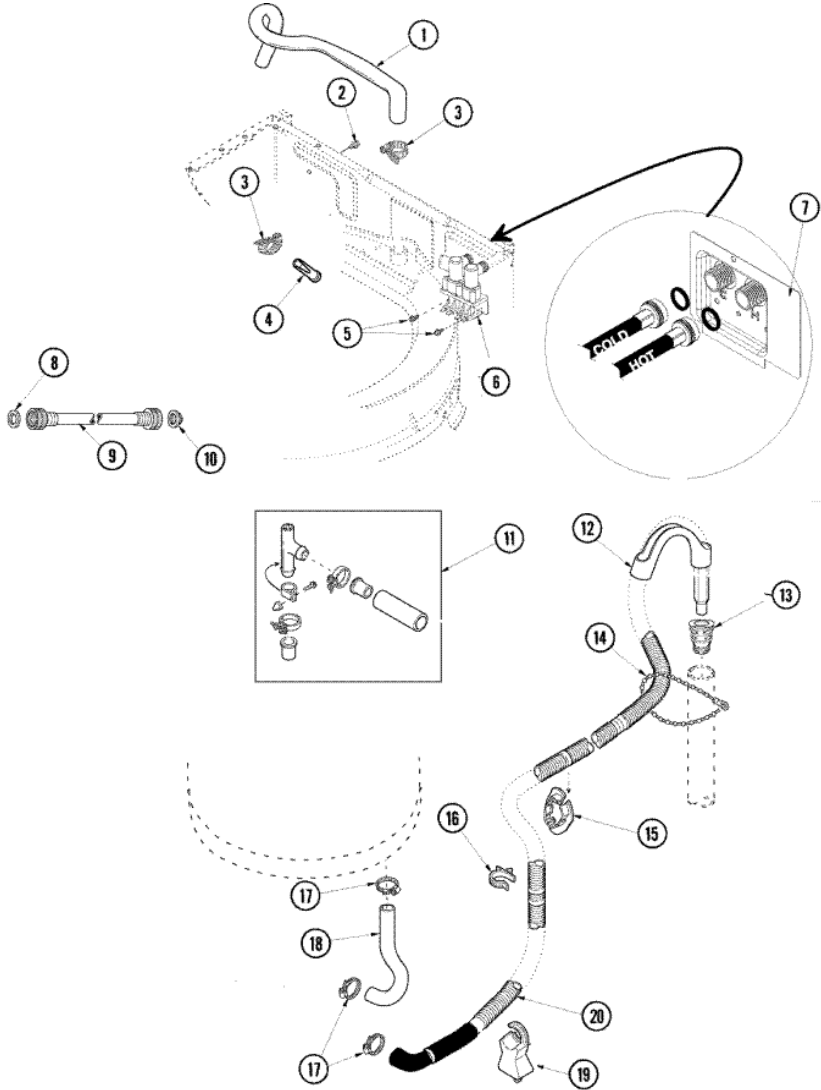

## ALW480DAW TABLERO

1	503674W	COVER, TOP (WHT) <b>(S/P)</b>
2	501086	SCREW, 8B-18X3/8 SLT <b>(S/P)</b>
3	40046601	SWITCH, TEMPERATURE SELECT <b>(S/P)</b>
4	40055101	SWITCH, PRESSURE
5	40073801	TIMER, 12 CYCLE(MALLORY) <b>(S/P)</b>
6	40012701W	<b>DESCONTINUADO</b>
6	40012702W	<b>DESCONTINUADO</b>
7	40039601	SUPPORT, CONTROL PANEL <b>(S/P)</b>
8	40072702W	PANEL, GRAPHIC(WHITE) <b>(S/P)</b>
9	27001134	DIAL, TIMER KNOB (WHT) <b>(S/P)</b>
10	40014001W	ASSY, TIMER KNOB (WHT) <b>(S/P)</b>
11	40013401W	ASSY, SELECTOR KNOB (WHT) <b>(S/P)</b>
12	40083301	MEDALLION <b>(S/P)</b>
13	38424W	SWITCH, ROCKER (WHT) <b>(S/P)</b>

**ALW480DAW TINA**

**ALW480DAW TINA**

1	40063301	SCREW, 5/16-18X7/8 HX <b>(S/P)</b>
2	27001052	ASSEMBLY, BALANCE RING <b>(S/P)</b>
3	719P3	ASSEMBLY, WASH TUB <b>(S/P)</b>
4	40008001	FILTER, LINT <b>(S/P)</b>
5	40016101	SEAL, BELL DRIVE
6	R9900457	KIT, HUB AND SEAL
7	40016301	NUT, LOCK
8	40008301	INSERT, SPLINE
9	R9900189	KIT, DRIVE BELL AND SEAL
10	40065102	SCREW, SHOULDER 1/4 <b>(S/P)</b>
11	40002101W	ASSEMBLY, FABRIC SOFTNER
12	40000501W	AGITATOR, FLEX VANE

## ALW480DAW MANGUERAS

1	27001184	HOSE, MIXING VALVE TO TUB (S/P)
2	503661	SCREW, 10-16X.44 UNS (S/P)
3	36801	CLAMP, HOSE (S/P)
4	22001900	PREVENTOR, BACKFLOW (S/P)
5	501086	SCREW, 8B-18X3/8 SLT (S/P)
6	R0131578	VALVE, MIXING E1 (S/P)
7	40098801	PLATE, MIXING VALUE (S/P)
8	20290	WASHER, 19/32 IDX1.031 (S/P)
9	21001466	HOSE, WATER INLET (HOT) (S/P)
10	22002960	WASHER, FILTER (S/P)
11	562P3	SIPHON KIT
12	22003814	SLEEVE, DRAIN HOSE (S/P)
13	40008101	ADAPTER, STANDPIPE (S/P)
14	8539404	STRAP, STANDPIPE BEAD (S/P)
15	40058501	RELIEF, STRAIN DRAIN (S/P)
16	36014	CLIP, RETAINER-HOSE (S/P)
17	27001024	CLAMP, HOSE (S/P)
18	40094201	HOSE, TUB TO PUMP (S/P)
19	40044901	STAND, HOSE (S/P)
20	40053901	HOSE, DRAIN