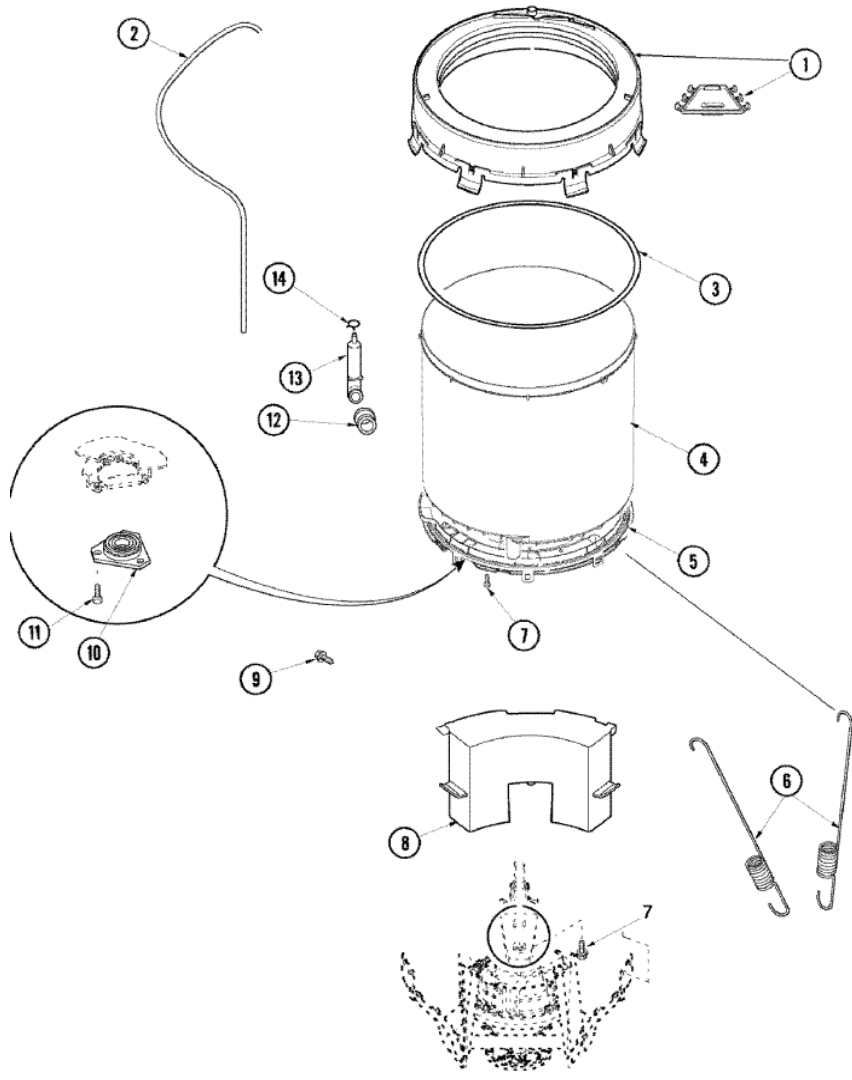

## ALW480DAW MANGUERAS

1	27001184	HOSE, MIXING VALVE TO TUB (S/P)
2	503661	SCREW, 10-16X.44 UNS (S/P)
3	36801	CLAMP, HOSE (S/P)
4	22001900	PREVENTOR, BACKFLOW (S/P)
5	501086	SCREW, 8B-18X3/8 SLT (S/P)
6	R0131578	VALVE, MIXING E1 (S/P)
7	40098801	PLATE, MIXING VALUE (S/P)
8	20290	WASHER, 19/32 IDX1.031 (S/P)
9	21001466	HOSE, WATER INLET (HOT) (S/P)
10	22002960	WASHER, FILTER (S/P)
11	562P3	SIPHON KIT
12	22003814	SLEEVE, DRAIN HOSE (S/P)
13	40008101	ADAPTER, STANDPIPE (S/P)
14	8539404	STRAP, STANDPIPE BEAD (S/P)
15	40058501	RELIEF, STRAIN DRAIN (S/P)
16	36014	CLIP, RETAINER-HOSE (S/P)
17	27001024	CLAMP, HOSE (S/P)
18	40094201	HOSE, TUB TO PUMP (S/P)
19	40044901	STAND, HOSE (S/P)
20	40053901	HOSE, DRAIN

## ALW480DAW MOTOR

1	40112301	SHIELD, MOTOR (S/P)
2	40046701	SCREW, No.10X7/16 ID HX (S/P)
3	27001215	MOTOR ASSEMBLY (S/P)
4	40053701	POST, ISOLATOR (S/P)
5	40053801	MOUNT, MOTOR UPPER (S/P)
6	40067901	SCREW (S/P)
7	40015502R	<b>DESCONTINUADO</b>
8	40054301	MOUNT, MOTOR LOWER (S/P)
9	40095101	LOCKNUT, 10-32 (S/P)
10	40061401	SPRING, IDLER LEVER (S/P)
11	23748	RING, RETAINING (S/P)
12	27001028	IDLER LEVER ASSEMBLY
13	40063701	SCREW, 10-16X1.75 (S/P)
14	27001233	ASSEMBLY, PUMP COMPLETE
15	40053607	BELT, SPIN (S/P)
16	52549	WASHER, 501 ID X3/4 ODX (S/P)
17	27001225	NUT, JAM MID LOCK 1/4-20 (S/P)
17	40038901	SCREW, 1/4-20 (S/P)
17	40045001	IDLER PULLEY ASSEMBLY (S/P)

## ALW480DAW TINA

1	27001195	COVER, OUTER TUB (S/P)
2	21001748	TUBING, PVC 28`` (S/P)
3	40076601	GASKET, TUB COVER (S/P)
4	40111001P	TUB, PLASTIC OUTER (S/P)
5	40001102P	BOTTOM, OUTER TUB (S/P)
6	40045202	SPRING, TALL TUB
7	40064301	SCREW, 1/4-15X3/4 HEX (S/P)
8	40015901	<b>DESCONTINUADO</b>
9	40070401	SCREW, 1/4-20X7/8 HEX (S/P)
10	40004201P	MAIN BEARING ASSEMBLY
11	40067901	SCREW (S/P)
12	40037801	GROMMET
13	40008501	ASSEMBLY, PRESSURE BULB
14	285655	CLAMP, HOSE (S/P)