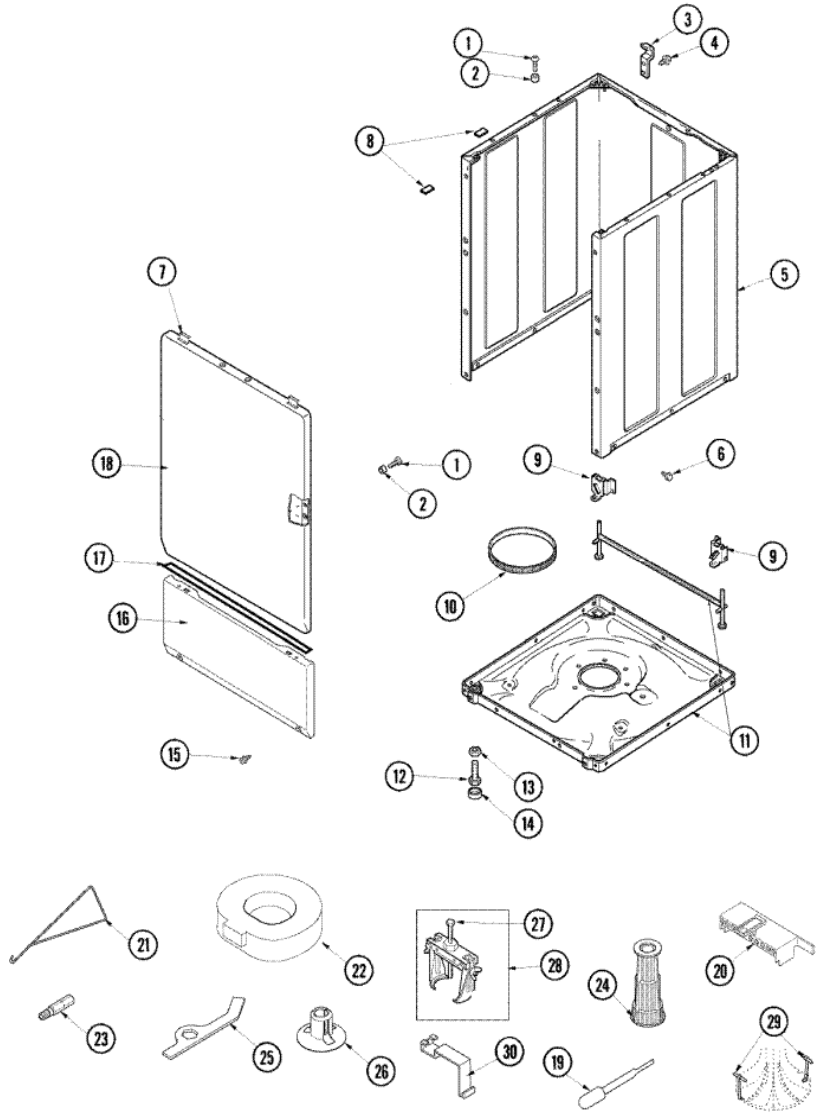

## ALW480DAW GABINETE

1	32671	SCREW, TAPPING (S/P)
2	505187	LOCATOR, PANEL (S/P)
3	500003	HINGE, TOP (S/P)
4	40064801	SCREW, 10B-16X1/4 (S/P)
5	37001284	CABINET, WASHER (WHT) (S/P)
6	40038201	SCREW, 12BX1/2No.10 HX (S/P)
7	501086	SCREW, 8B-18X3/8 SLT (S/P)
7	40034202	CLIP, SPRING (BOTTOM) (S/P)
7	22001650	CLIP, SPRING
8	Y56128	PAD, BUMPER (S/P)
9	40031501	BRACKET, SELF LEVELING (S/P)
10	40037401	RING, FRICTION
11	27001226	ASSY, BASE & LEVEL DOME (S/P)
12	40039001	LEG, LEVELING
13	40038101	NUT, LEG (S/P)
14	40016001	FOOT, RUBBER
15	40034101	SCREW, No.12BX1/2 (S/P)
16	40045301WP	PANEL, ACCESS (WHT) (S/P)
17	40083101	TAPE, FOAM (S/P)
18	40035401WP	PANEL, FRONT (WHT) (S/P)
20	34677	10 CIRCUIT PLUG (S/P)
21	321P4	HOOK, SPRING (S/P)
22	27001185	SHIPPING BRACE ASSEMBLY (S/P)
23	282P4	T25 TAMPER RESISTANT BIT (S/P)
24	283P4	TERMINAL EXTRACTOR TOOL (S/P)
24	293P4	SEAL TOOL (S/P)
25	306P4	HEX WRENCH (S/P)
26	27001185	SHIPPING PLUG (S/P)
27	294P4B	DRIVE BELL BOLT (S/P)
28	294P4	BELL TOOL
29	254P4P	AGITATOR HOOKS (S/P)
30	273P4	TUB COVER GASKET TOOL (S/P)