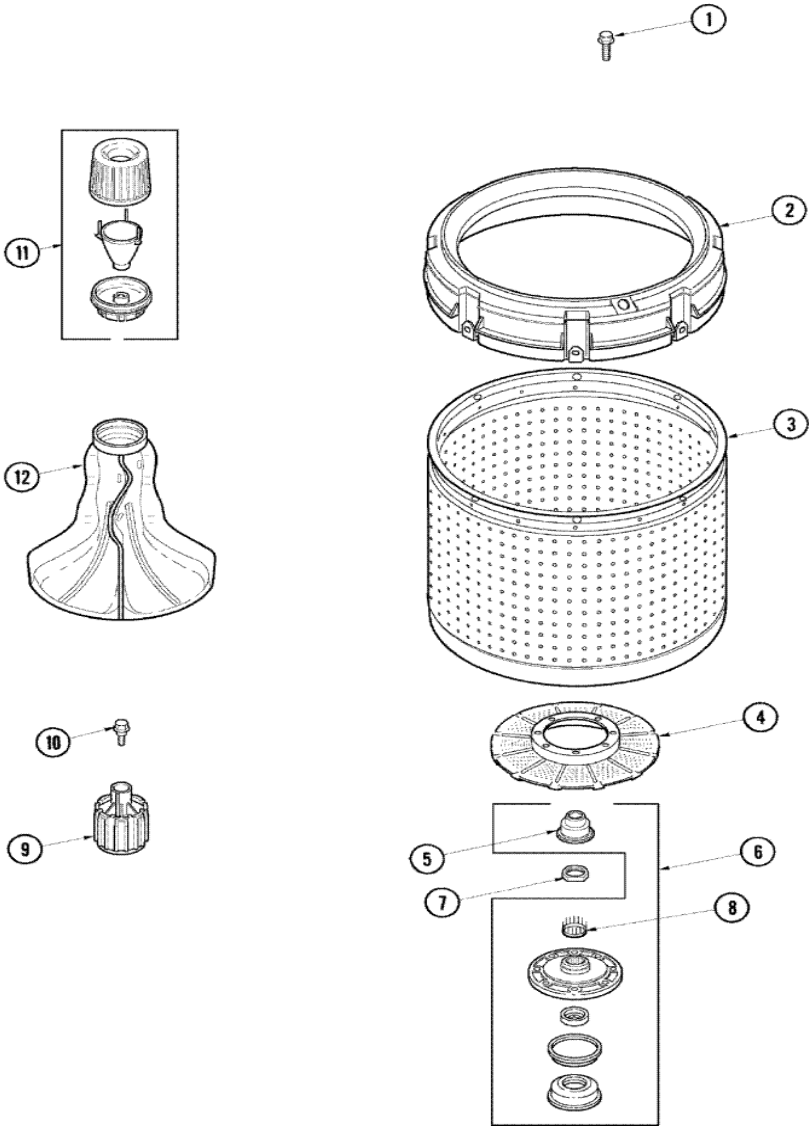

## ALW480DAW GABINETE

1	32671	SCREW, TAPPING (S/P)
2	505187	LOCATOR, PANEL (S/P)
3	500003	HINGE, TOP (S/P)
4	40064801	SCREW, 10B-16X1/4 (S/P)
5	37001284	CABINET, WASHER (WHT) (S/P)
6	40038201	SCREW, 12BX1/2No.10 HX (S/P)
7	501086	SCREW, 8B-18X3/8 SLT (S/P)
7	40034202	CLIP, SPRING (BOTTOM) (S/P)
7	22001650	CLIP, SPRING
8	Y56128	PAD, BUMPER (S/P)
9	40031501	BRACKET, SELF LEVELING (S/P)
10	40037401	RING, FRICTION
11	27001226	ASSY, BASE & LEVEL DOME (S/P)
12	40039001	LEG, LEVELING
13	40038101	NUT, LEG (S/P)
14	40016001	FOOT, RUBBER
15	40034101	SCREW, No.12BX1/2 (S/P)
16	40045301WP	PANEL, ACCESS (WHT) (S/P)
17	40083101	TAPE, FOAM (S/P)
18	40035401WP	PANEL, FRONT (WHT) (S/P)
20	34677	10 CIRCUIT PLUG (S/P)
21	321P4	HOOK, SPRING (S/P)
22	27001185	SHIPPING BRACE ASSEMBLY (S/P)
23	282P4	T25 TAMPER RESISTANT BIT (S/P)
24	283P4	TERMINAL EXTRACTOR TOOL (S/P)
24	293P4	SEAL TOOL (S/P)
25	306P4	HEX WRENCH (S/P)
26	27001185	SHIPPING PLUG (S/P)
27	294P4B	DRIVE BELL BOLT (S/P)
28	294P4	BELL TOOL
29	254P4P	AGITATOR HOOKS (S/P)
30	273P4	TUB COVER GASKET TOOL (S/P)

**ALW480DAW TINA**

**ALW480DAW TINA**

1	40063301	SCREW, 5/16-18X7/8 HX <b>(S/P)</b>
2	27001052	ASSEMBLY, BALANCE RING <b>(S/P)</b>
3	719P3	ASSEMBLY, WASH TUB <b>(S/P)</b>
4	40008001	FILTER, LINT <b>(S/P)</b>
5	40016101	SEAL, BELL DRIVE
6	R9900457	KIT, HUB AND SEAL
7	40016301	NUT, LOCK
8	40008301	INSERT, SPLINE
9	R9900189	KIT, DRIVE BELL AND SEAL
10	40065102	SCREW, SHOULDER 1/4 <b>(S/P)</b>
11	40002101W	ASSEMBLY, FABRIC SOFTNER
12	40000501W	AGITATOR, FLEX VANE