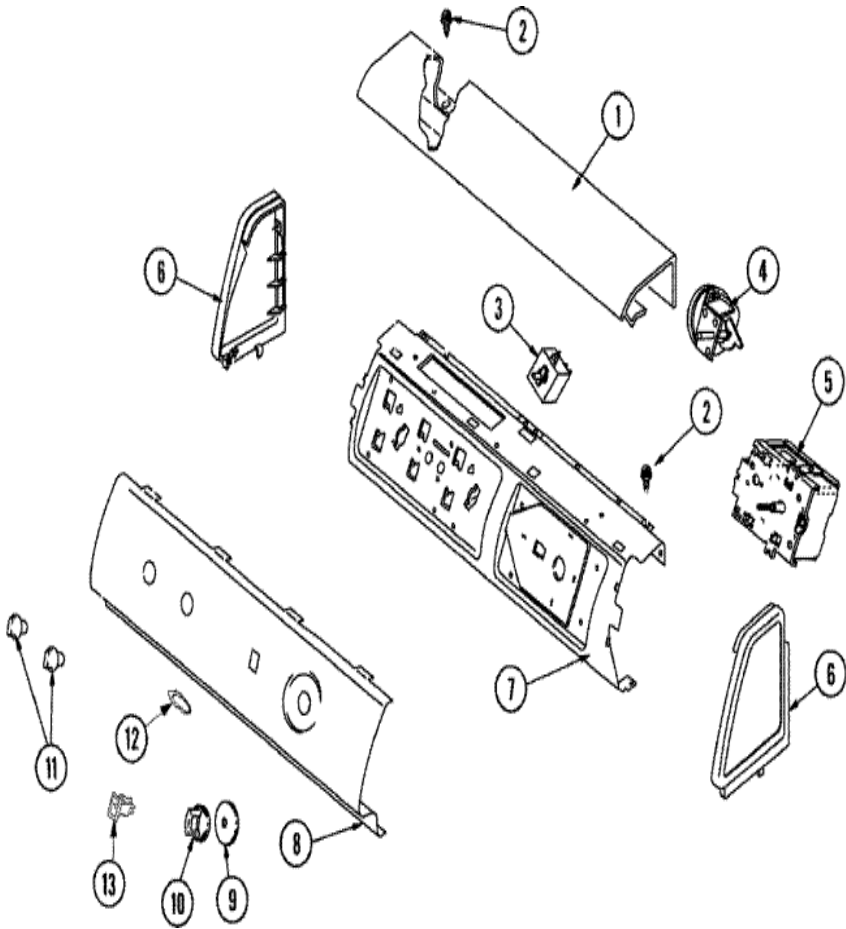

ALW480DAW TABLERO