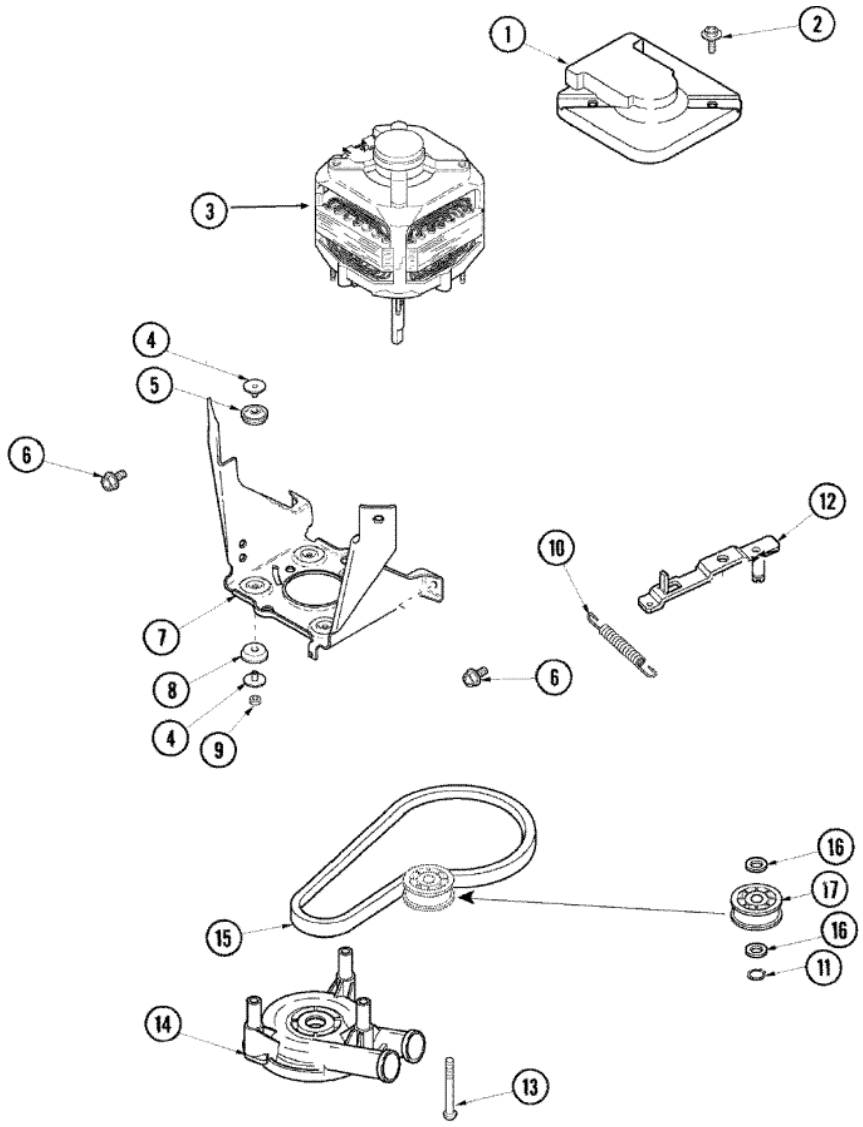

ALW480DAW MOTOR