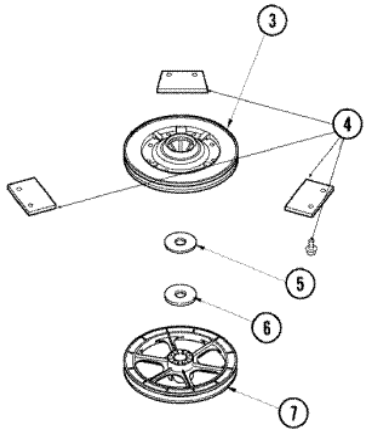

ALW480DAW TRANSMISION