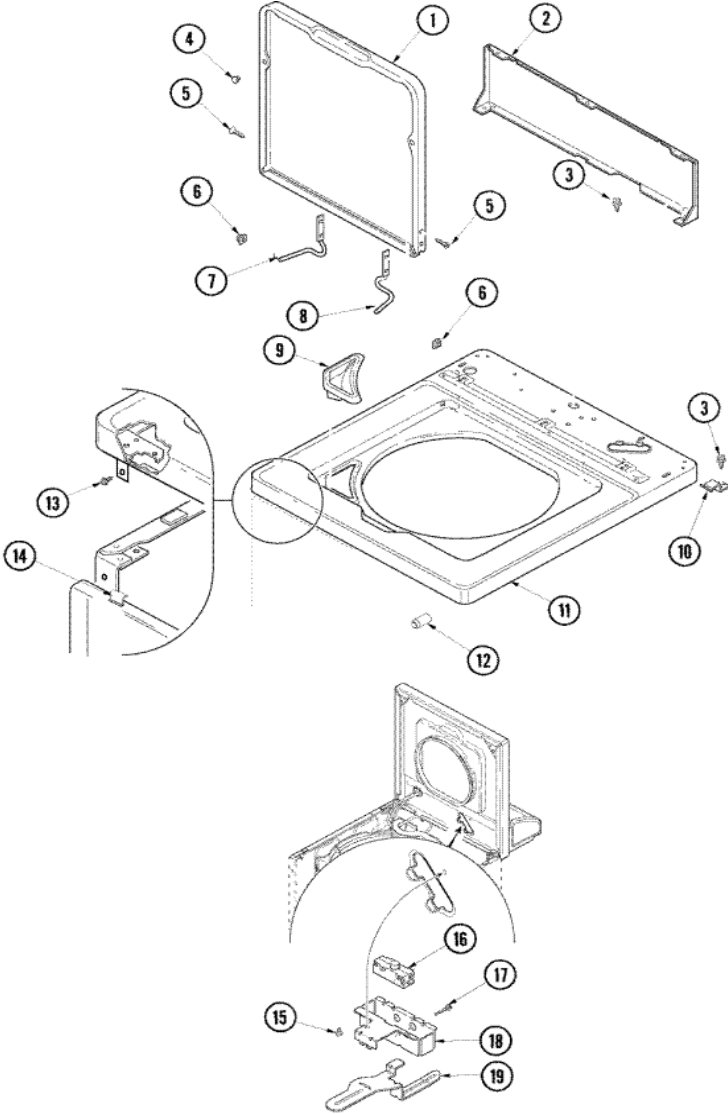

ALW480DAW CUBIERTA