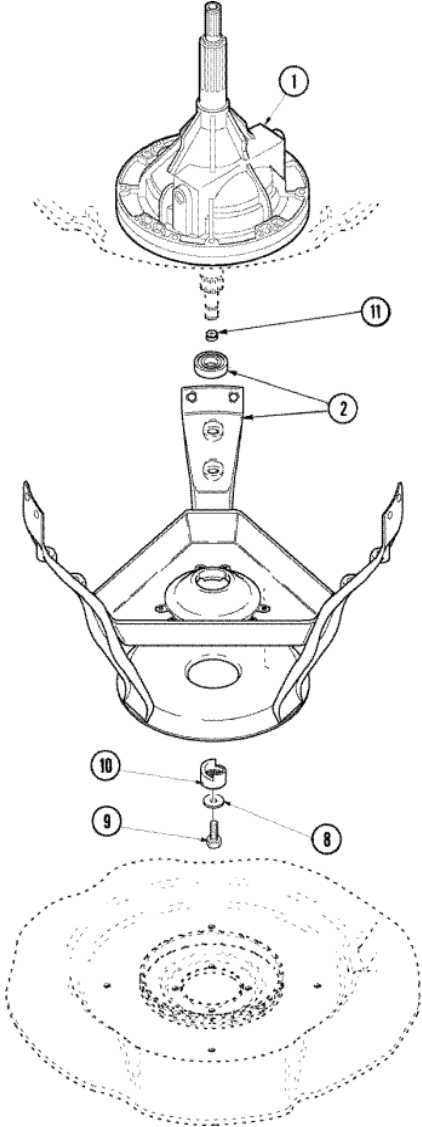

ALW480DAW TRANSMISION