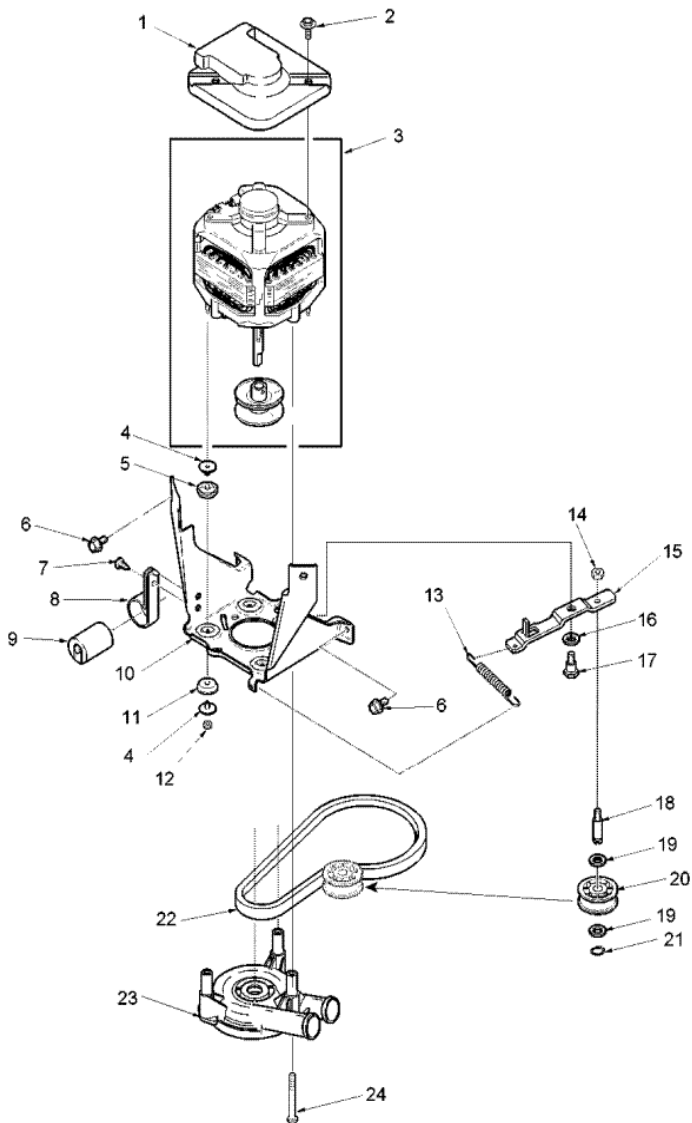

Distribuidor Autorizado

SurteRápido.com

Venta de Refacciones
Electrodomesticas

ALW780QMW MOTOR