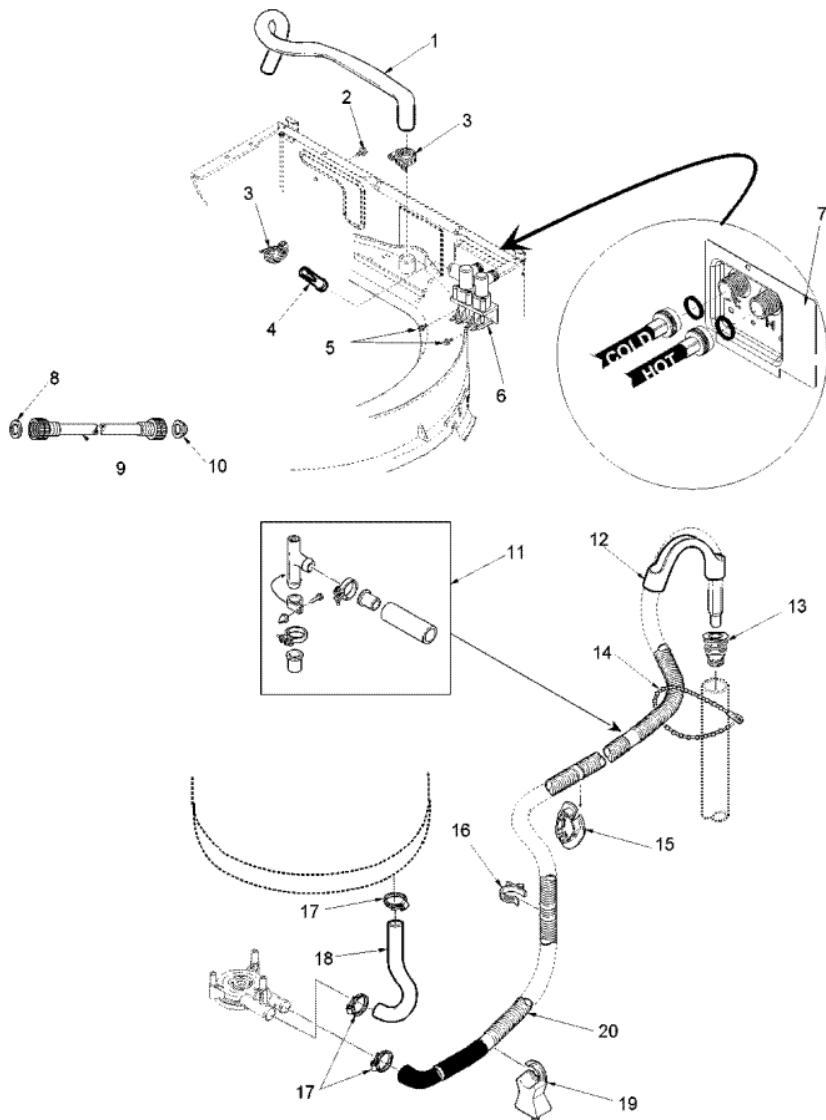

ALW780QMW TABLERO

ALW780QMW TABLERO

1	503674W	COVER, TOP (WHT) (S/P)
2	501086	SCREW, 8B-18X3/8 SLT (S/P)
3	40046601	SWITCH, TEMPERATURE SELECT (S/P)
4	40055101	SWITCH, PRESSURE
5	40039501	SWITCH, SPEED
6	40059001	DESCONTINUADO
7	40012701W	DESCONTINUADO
8	40039601	SUPPORT, CONTROL PANEL (S/P)
9	40132801W	PANEL, GRAPHIC (WHITE) (S/P)
10	27001134	DIAL, TIMER KNOB (WHT) (S/P)
11	40014001W	ASSY, TIMER KNOB (WHT) (S/P)
12	38424W	SWITCH, ROCKER (WHT) (S/P)
13	40013401W	ASSY, SELECTOR KNOB (WHT) (S/P)
14	40083301	MEDALLION (S/P)
15	40012702W	ENDCAP (LT-WHT) (S/P)

Distribuidor Autorizado

SurteRápido.com

Venta de Refacciones
Electrodomesticas

ALW780QMW MANGUERAS

ALW780QMW MANGUERAS

1	27001184	HOSE, MIXING VALVE TO TUB (S/P)
2	503661	SCREW, 10-16X.44 UNS (S/P)
3	25-7867	CLAMP, HOSE (S/P)
4	22001900	PREVENTOR, BACKFLOW (S/P)
5	501086	SCREW, 8B-18X3/8 SLT (S/P)
6	R0131578	VALVE, MIXING E1 (S/P)
7	40098801	PLATE, MIXING VALUE (S/P)
8	20290	WASHER, 19/32 IDX1.031 (S/P)
9	21001466	HOSE, WATER INLET (HOT) (S/P)
10	22002960	WASHER, FILTER (S/P)
11	562P3	SIPHON KIT
12	22003814	SLEEVE, DRAIN HOSE (S/P)
13	40008101	ADAPTER, STANDPIPE (S/P)
14	8539404	STRAP, STANDPIPE BEAD (S/P)
15	40058501	RELIEF, STRAIN DRAIN (S/P)
16	36014	CLIP, RETAINER-HOSE (S/P)
17	27001024	CLAMP, HOSE (S/P)
18	40094201	HOSE, TUB TO PUMP (S/P)
19	40044901	STAND, HOSE (S/P)
20	40053901	HOSE, DRAIN

ALW780QMW TINA

ALW780QMW TINA

1	27001195	CHANNEL, WATER INLET (S/P)
2	27001195	COVER, OUTER TUB (S/P)
3	40076601	GASKET, TUB COVER (S/P)
4	40111001P	TUB, PLASTIC OUTER (S/P)
5	40001102P	BOTTOM, OUTER TUB (S/P)
6	40045202	SPRING, TALL TUB
7	40064301	SCREW, 1/4-15X3/4 HEX (S/P)
8	40015901	DESCONTINUADO
9	40070401	SCREW, 1/4-20X7/8 HEX (S/P)
10	40004201P	MAIN BEARING ASSEMBLY
11	40105601	SCREW, 5/6-18 X 1/2 (S/P)
12	40037801	GROMMET
13	40008501	ASSEMBLY, PRESSURE BULB
14	40054901	CLAMP, HOSE (S/P)
15	21001748	TUBING, PVC 28" (S/P)