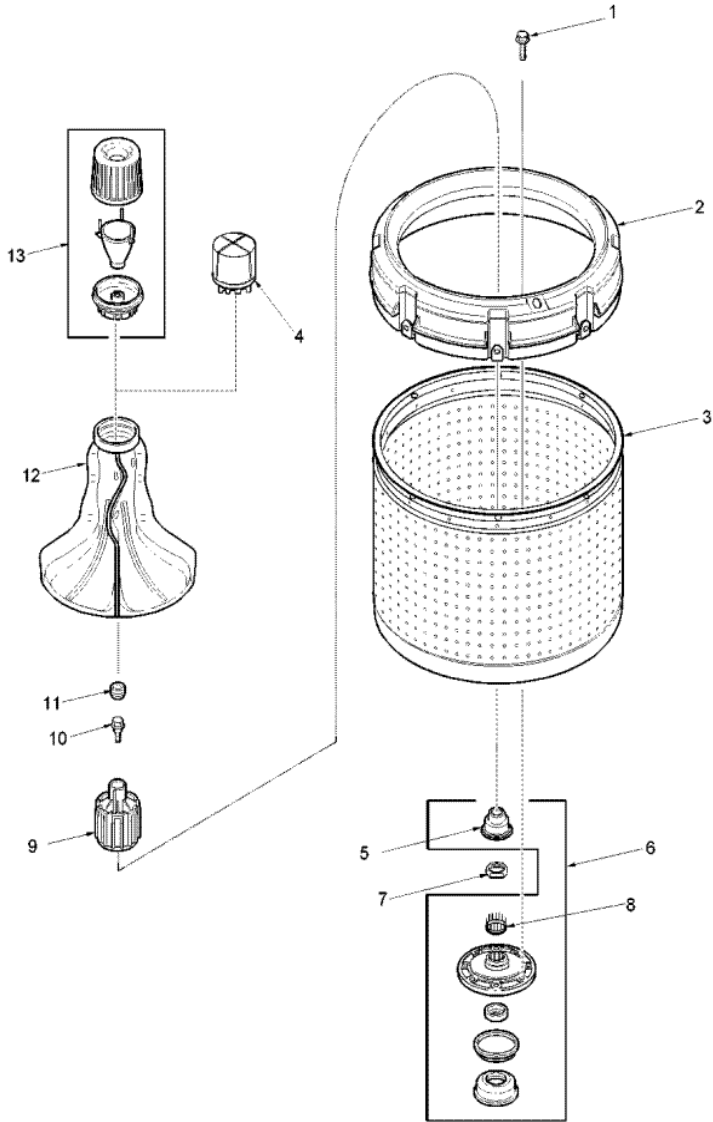

ALW780QMW TINA

ALW780QMW TINA

1	40063301	SCREW, 5/16-18X7/8 HX (S/P)
2	27001052	ASSEMBLY, BALANCE RING (S/P)
3	719P3	ASSEMBLY, WASH TUB S.S (S/P)
5	40016101	SEAL, BELL DRIVE
6	R9900457	KIT, HUB AND SEAL
7	40016301	NUT, LOCK
8	40008301	INSERT, SPLINE
9	R9900189	KIT, DRIVE BELL AND SEAL
10	40065102	SCREW, SHOULDER 1/4 (S/P)
11	40008401	PLUG, BELL (S/P)
12	40000501W	AGITATOR, FLEX VANE
13	40002101W	ASSEMBLY, FABRIC SOFTNER

ALW780QMW GABINETE

ALW780QMW GABINETE

1	32671	SCREW, TAPPING (S/P)
2	505187	LOCATOR, PANEL (S/P)
3	20530	SCREW, 10-24X3/8 HEX (S/P)
4	500003	HINGE, TOP (S/P)
5	40064801	SCREW, 10B-16X1/4 (S/P)
6	40106201	FOAM, 10" X 24" (S/P)
7	685366	TAPE,FOAM (S/P)
8	37001284	CABINET, (WHT) (S/P)
10	40106301	FOAM, 5" X 5" (S/P)
11	40038201	SCREW, 12BX1/2#10 HX (S/P)
12	22001817	MASTIC, BLACK (S/P)
13	56486	BRACE, TOP (S/P)
14	40031501	BRACKET, SELF LEVELING (S/P)
15	40037401	RING, FRICTION
16	27001226	ASSY, BASE & LEVEL DOME (S/P)
17	40038101	NUT, LEG (S/P)
18	40016001	FOOT, RUBBER
19	40039001	LEG, LEVELING
20	40091701	FOAM,BARRIER 8"X 24" (S/P)
21	40034101	SCREW, #12BX1/2 (S/P)
22	40045301WP	PANEL, ACCESS (WHT) (S/P)
23	40083101	TAPE, FOAM (S/P)
24	501086	SCREW, 8B-18X3/8 SLT (S/P)
25	40034202	CLIP, SPRING (BOTTOM) (S/P)
26	40035401WP	PANEL, FRONT (WHT) (S/P)
27	22001817	DAMPER, FRONT PANEL (S/P)
28	22001650	CLIP, SPRING

ALW780QMW TABLERO

ALW780QMW TABLERO

1	503674W	COVER, TOP (WHT) (S/P)
2	501086	SCREW, 8B-18X3/8 SLT (S/P)
3	40046601	SWITCH, TEMPERATURE SELECT (S/P)
4	40055101	SWITCH, PRESSURE
5	40039501	SWITCH, SPEED
6	40059001	DESCONTINUADO
7	40012701W	DESCONTINUADO
8	40039601	SUPPORT, CONTROL PANEL (S/P)
9	40132801W	PANEL, GRAPHIC (WHITE) (S/P)
10	27001134	DIAL, TIMER KNOB (WHT) (S/P)
11	40014001W	ASSY, TIMER KNOB (WHT) (S/P)
12	38424W	SWITCH, ROCKER (WHT) (S/P)
13	40013401W	ASSY, SELECTOR KNOB (WHT) (S/P)
14	40083301	MEDALLION (S/P)
15	40012702W	ENDCAP (LT-WHT) (S/P)