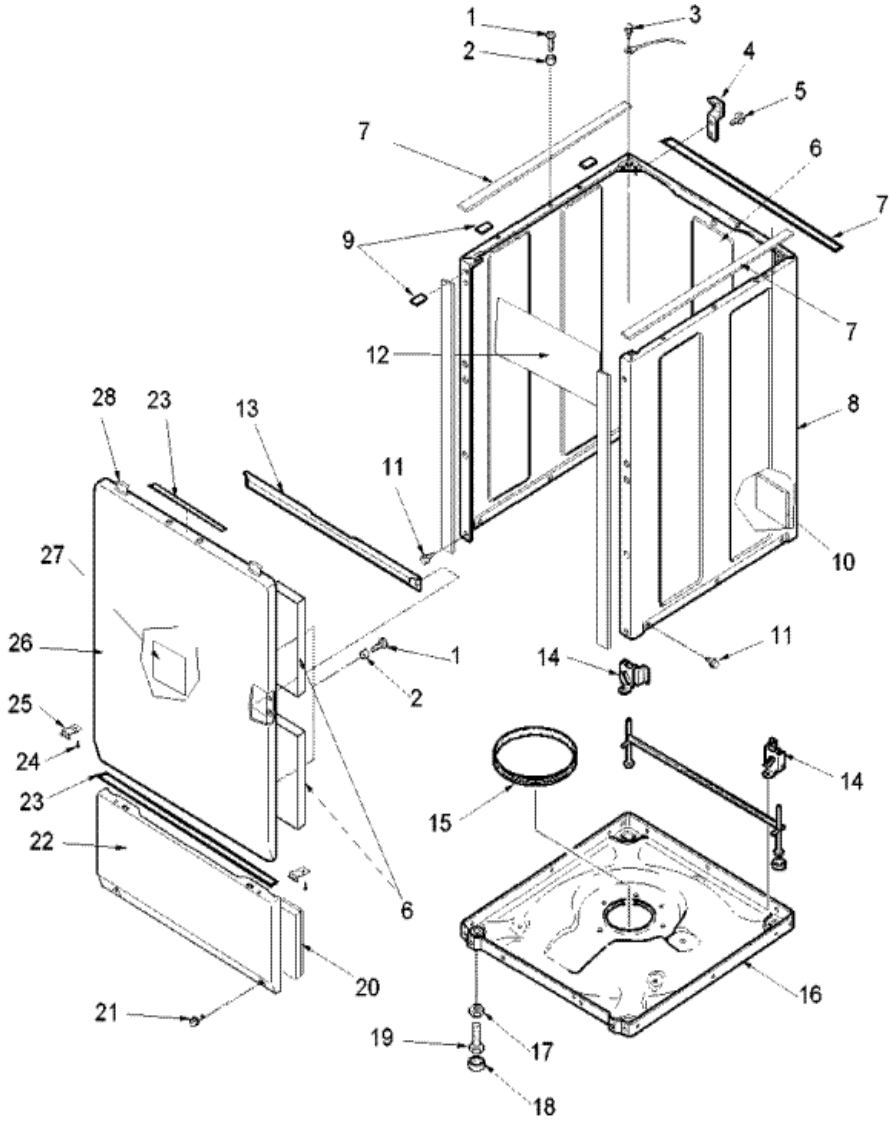

ALW780QMW TINA

ALW780QMW TINA

1	40063301	SCREW, 5/16-18X7/8 HX (S/P)
2	27001052	ASSEMBLY, BALANCE RING (S/P)
3	719P3	ASSEMBLY, WASH TUB S.S (S/P)
5	40016101	SEAL, BELL DRIVE
6	R9900457	KIT, HUB AND SEAL
7	40016301	NUT, LOCK
8	40008301	INSERT, SPLINE
9	R9900189	KIT, DRIVE BELL AND SEAL
10	40065102	SCREW, SHOULDER 1/4 (S/P)
11	40008401	PLUG, BELL (S/P)
12	40000501W	AGITATOR, FLEX VANE
13	40002101W	ASSEMBLY, FABRIC SOFTNER

ALW780QMW GABINETE

ALW780QMW GABINETE

1	32671	SCREW, TAPPING (S/P)
2	505187	LOCATOR, PANEL (S/P)
3	20530	SCREW, 10-24X3/8 HEX (S/P)
4	500003	HINGE, TOP (S/P)
5	40064801	SCREW, 10B-16X1/4 (S/P)
6	40106201	FOAM, 10" X 24" (S/P)
7	685366	TAPE,FOAM (S/P)
8	37001284	CABINET, (WHT) (S/P)
10	40106301	FOAM, 5" X 5" (S/P)
11	40038201	SCREW, 12BX1/2#10 HX (S/P)
12	22001817	MASTIC, BLACK (S/P)
13	56486	BRACE, TOP (S/P)
14	40031501	BRACKET, SELF LEVELING (S/P)
15	40037401	RING, FRICTION
16	27001226	ASSY, BASE & LEVEL DOME (S/P)
17	40038101	NUT, LEG (S/P)
18	40016001	FOOT, RUBBER
19	40039001	LEG, LEVELING
20	40091701	FOAM,BARRIER 8"X 24" (S/P)
21	40034101	SCREW, #12BX1/2 (S/P)
22	40045301WP	PANEL, ACCESS (WHT) (S/P)
23	40083101	TAPE, FOAM (S/P)
24	501086	SCREW, 8B-18X3/8 SLT (S/P)
25	40034202	CLIP, SPRING (BOTTOM) (S/P)
26	40035401WP	PANEL, FRONT (WHT) (S/P)
27	22001817	DAMPER, FRONT PANEL (S/P)
28	22001650	CLIP, SPRING