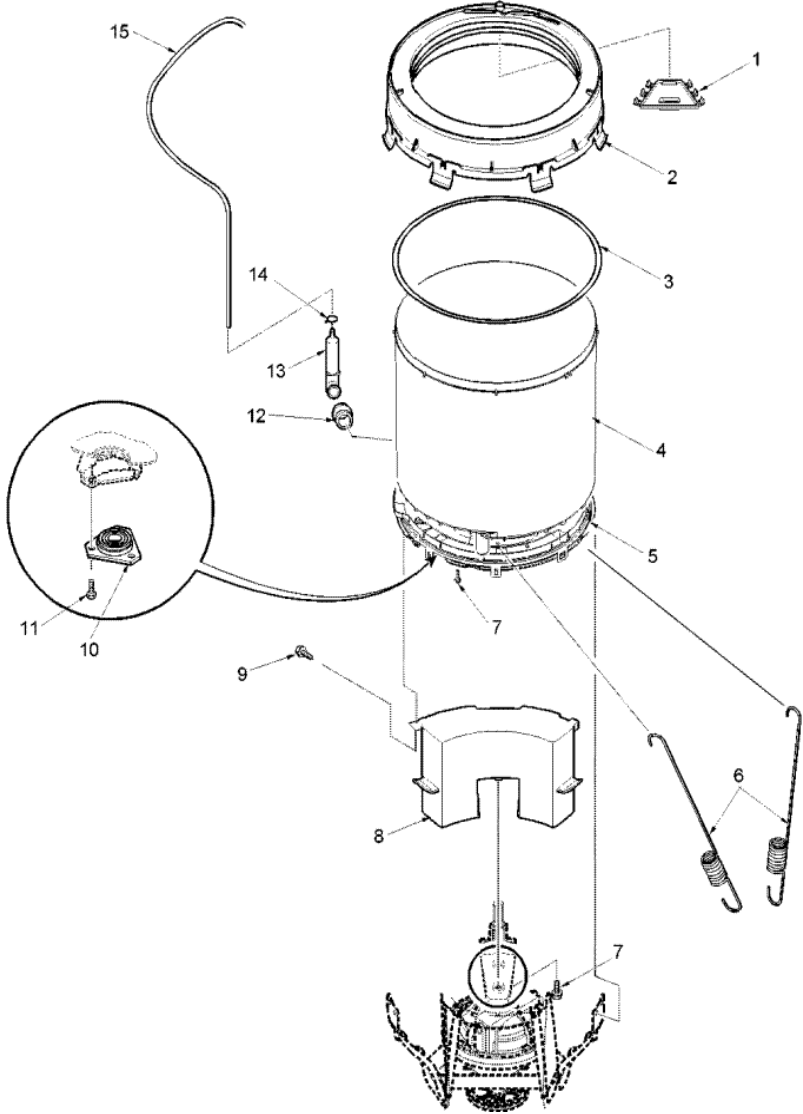

ALW780QMW TABLERO

ALW780QMW TABLERO

1	503674W	COVER, TOP (WHT) (S/P)
2	501086	SCREW, 8B-18X3/8 SLT (S/P)
3	40046601	SWITCH, TEMPERATURE SELECT (S/P)
4	40055101	SWITCH, PRESSURE
5	40039501	SWITCH, SPEED
6	40059001	DESCONTINUADO
7	40012701W	DESCONTINUADO
8	40039601	SUPPORT, CONTROL PANEL (S/P)
9	40132801W	PANEL, GRAPHIC (WHITE) (S/P)
10	27001134	DIAL, TIMER KNOB (WHT) (S/P)
11	40014001W	ASSY, TIMER KNOB (WHT) (S/P)
12	38424W	SWITCH, ROCKER (WHT) (S/P)
13	40013401W	ASSY, SELECTOR KNOB (WHT) (S/P)
14	40083301	MEDALLION (S/P)
15	40012702W	ENDCAP (LT-WHT) (S/P)

Distribuidor Autorizado

SurteRápido.com

Venta de Refacciones
Electrodomesticas

ALW780QMW MANGUERAS

ALW780QMW MANGUERAS

1	27001184	HOSE, MIXING VALVE TO TUB (S/P)
2	503661	SCREW, 10-16X.44 UNS (S/P)
3	25-7867	CLAMP, HOSE (S/P)
4	22001900	PREVENTOR, BACKFLOW (S/P)
5	501086	SCREW, 8B-18X3/8 SLT (S/P)
6	R0131578	VALVE, MIXING E1 (S/P)
7	40098801	PLATE, MIXING VALUE (S/P)
8	20290	WASHER, 19/32 IDX1.031 (S/P)
9	21001466	HOSE, WATER INLET (HOT) (S/P)
10	22002960	WASHER, FILTER (S/P)
11	562P3	SIPHON KIT
12	22003814	SLEEVE, DRAIN HOSE (S/P)
13	40008101	ADAPTER, STANDPIPE (S/P)
14	8539404	STRAP, STANDPIPE BEAD (S/P)
15	40058501	RELIEF, STRAIN DRAIN (S/P)
16	36014	CLIP, RETAINER-HOSE (S/P)
17	27001024	CLAMP, HOSE (S/P)
18	40094201	HOSE, TUB TO PUMP (S/P)
19	40044901	STAND, HOSE (S/P)
20	40053901	HOSE, DRAIN

ALW780QMW TINA

ALW780QMW TINA

1	27001195	CHANNEL, WATER INLET (S/P)
2	27001195	COVER, OUTER TUB (S/P)
3	40076601	GASKET, TUB COVER (S/P)
4	40111001P	TUB, PLASTIC OUTER (S/P)
5	40001102P	BOTTOM, OUTER TUB (S/P)
6	40045202	SPRING, TALL TUB
7	40064301	SCREW, 1/4-15X3/4 HEX (S/P)
8	40015901	DESCONTINUADO
9	40070401	SCREW, 1/4-20X7/8 HEX (S/P)
10	40004201P	MAIN BEARING ASSEMBLY
11	40105601	SCREW, 5/6-18 X 1/2 (S/P)
12	40037801	GROMMET
13	40008501	ASSEMBLY, PRESSURE BULB
14	40054901	CLAMP, HOSE (S/P)
15	21001748	TUBING, PVC 28" (S/P)