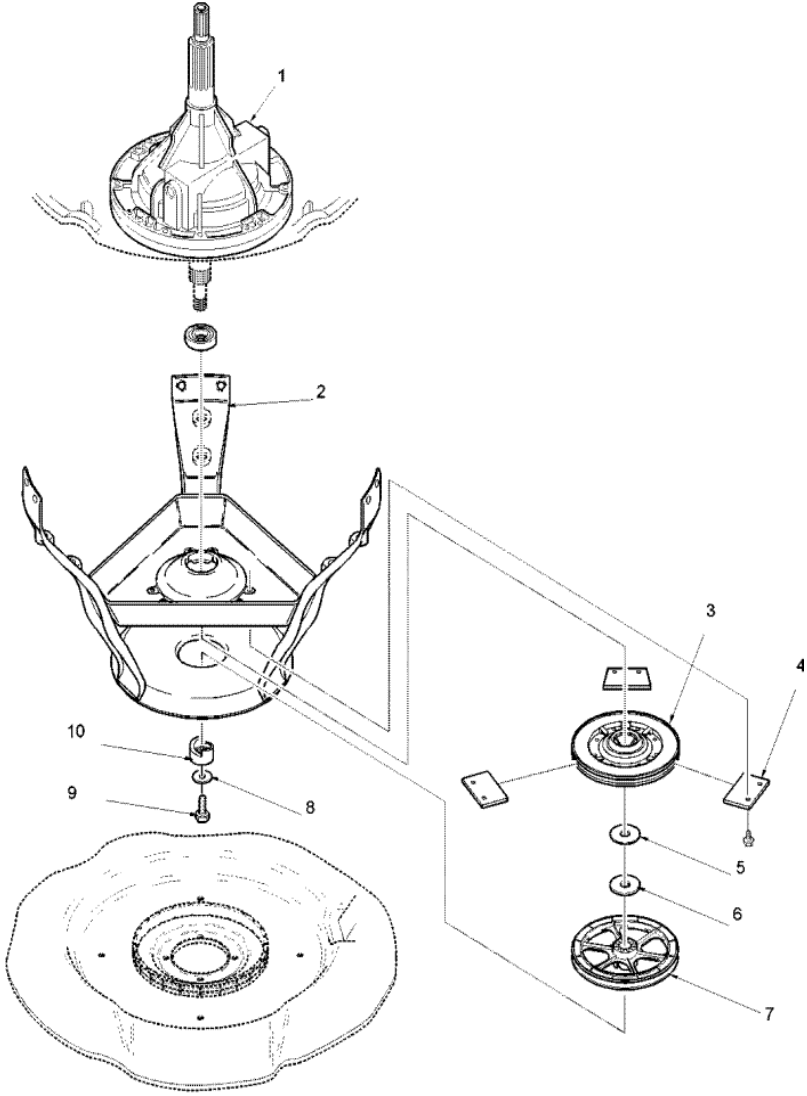

ALW780QMW TRANSMISION