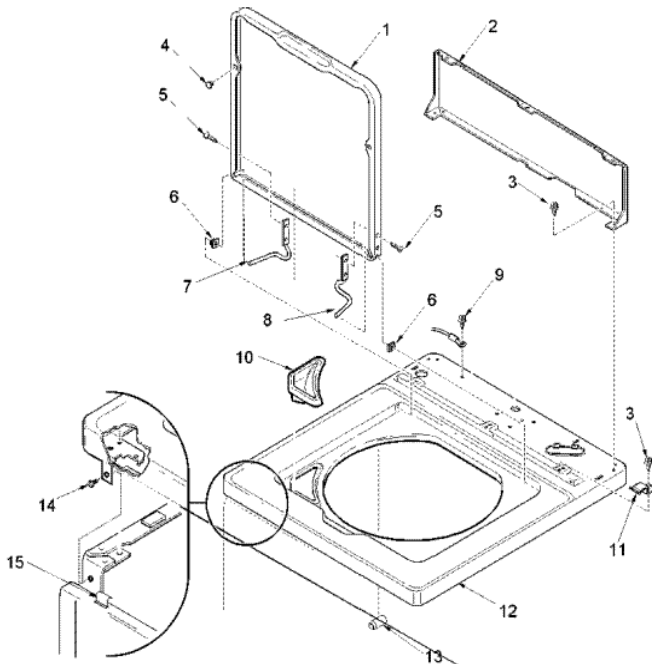

ALW780QMW GABINETE

ALW780QMW GABINETE

1	32671	SCREW, TAPPING (S/P)
2	505187	LOCATOR, PANEL (S/P)
3	20530	SCREW, 10-24X3/8 HEX (S/P)
4	500003	HINGE, TOP (S/P)
5	40064801	SCREW, 10B-16X1/4 (S/P)
6	40106201	FOAM, 10" X 24" (S/P)
7	685366	TAPE,FOAM (S/P)
8	37001284	CABINET, (WHT) (S/P)
10	40106301	FOAM, 5" X 5" (S/P)
11	40038201	SCREW, 12BX1/2#10 HX (S/P)
12	22001817	MASTIC, BLACK (S/P)
13	56486	BRACE, TOP (S/P)
14	40031501	BRACKET, SELF LEVELING (S/P)
15	40037401	RING, FRICTION
16	27001226	ASSY, BASE & LEVEL DOME (S/P)
17	40038101	NUT, LEG (S/P)
18	40016001	FOOT, RUBBER
19	40039001	LEG, LEVELING
20	40091701	FOAM,BARRIER 8"X 24" (S/P)
21	40034101	SCREW, #12BX1/2 (S/P)
22	40045301WP	PANEL, ACCESS (WHT) (S/P)
23	40083101	TAPE, FOAM (S/P)
24	501086	SCREW, 8B-18X3/8 SLT (S/P)
25	40034202	CLIP, SPRING (BOTTOM) (S/P)
26	40035401WP	PANEL, FRONT (WHT) (S/P)
27	22001817	DAMPER, FRONT PANEL (S/P)
28	22001650	CLIP, SPRING

Distribuidor Autorizado

SurteRápido.com

Venta de Refacciones
Electrodomesticas

ALW780QMW CUBIERTA

ALW780QMW CUBIERTA

1	27001093	LID,W/INSTRUCTIONS (S/P)
2	40051401P	PANEL,HOME HOOD BACK (S/P)
3	501086	SCREW, 8B-18X3/8 SLT (S/P)
4	40038001	BUMPER (S/P)
5	40039201	SCREW, 6-32X.340 FLAT (S/P)
6	40008201	BUSHING, HINGE (S/P)
7	40094002	HINGE, LID LEFT STOP (S/P)
8	40094101	HINGE, LID RIGHT PASS (S/P)
9	20530	SCREW, 10-24X3/8 HEX (S/P)
10	40093901	DISPENSER, BLEACH (S/P)
11	40063901	CLIP, HOLD DOWN (S/P)
12	27001182	PANEL, TOP (WHT) (S/P)
13	40102101	CAP, HINGE (S/P)
14	503661	SCREW, 10-16X.44 UNS (S/P)
15	22001650	CLIP, SPRING
16	501086	SCREW, 8B-18X3/8 SLT (S/P)
17	37001284	CABINET, (WHT) (S/P)
18	27001095	SWITCH, SPST
19	40040701	SCREW, TAPPING #6B-20 (S/P)
20	40009801	HOLDER, LID SWITCH
21	40009701	ARM, LID SWITCH