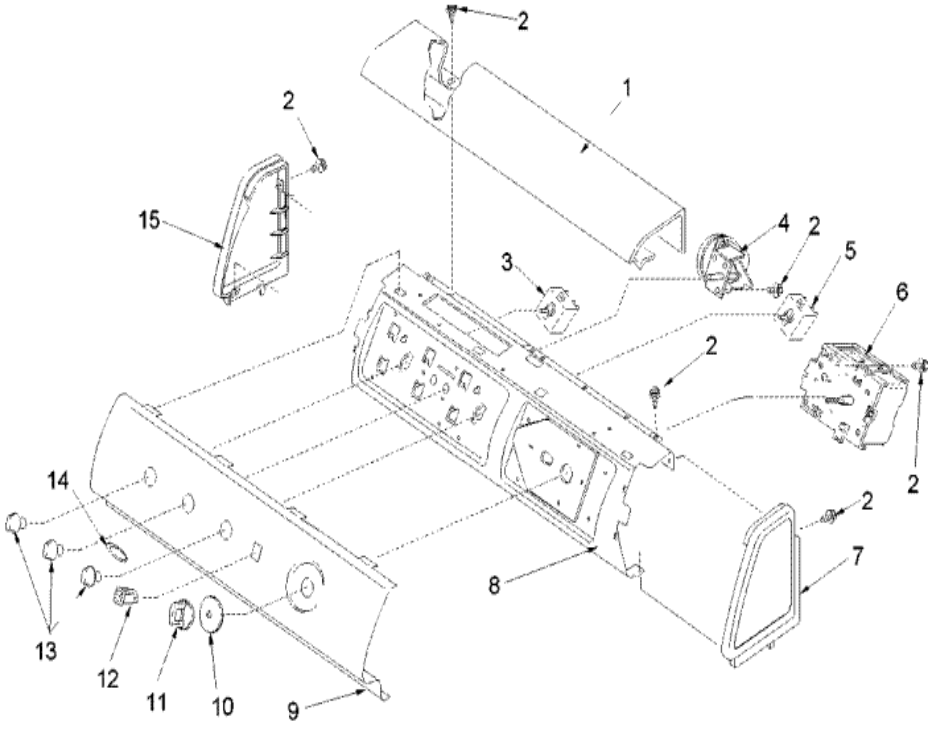

Distribuidor Autorizado

SurteRápido.com

Venta de Refacciones
Electrodomesticas

ALW780QMW CUBIERTA

ALW780QMW CUBIERTA

1	27001093	LID,W/INSTRUCTIONS (S/P)
2	40051401P	PANEL,HOME HOOD BACK (S/P)
3	501086	SCREW, 8B-18X3/8 SLT (S/P)
4	40038001	BUMPER (S/P)
5	40039201	SCREW, 6-32X.340 FLAT (S/P)
6	40008201	BUSHING, HINGE (S/P)
7	40094002	HINGE, LID LEFT STOP (S/P)
8	40094101	HINGE, LID RIGHT PASS (S/P)
9	20530	SCREW, 10-24X3/8 HEX (S/P)
10	40093901	DISPENSER, BLEACH (S/P)
11	40063901	CLIP, HOLD DOWN (S/P)
12	27001182	PANEL, TOP (WHT) (S/P)
13	40102101	CAP, HINGE (S/P)
14	503661	SCREW, 10-16X.44 UNS (S/P)
15	22001650	CLIP, SPRING
16	501086	SCREW, 8B-18X3/8 SLT (S/P)
17	37001284	CABINET, (WHT) (S/P)
18	27001095	SWITCH, SPST
19	40040701	SCREW, TAPPING #6B-20 (S/P)
20	40009801	HOLDER, LID SWITCH
21	40009701	ARM, LID SWITCH

ALW780QMW TABLERO

ALW780QMW TABLERO

1	503674W	COVER, TOP (WHT) (S/P)
2	501086	SCREW, 8B-18X3/8 SLT (S/P)
3	40046601	SWITCH, TEMPERATURE SELECT (S/P)
4	40055101	SWITCH, PRESSURE
5	40039501	SWITCH, SPEED
6	40059001	DESCONTINUADO
7	40012701W	DESCONTINUADO
8	40039601	SUPPORT, CONTROL PANEL (S/P)
9	40132801W	PANEL, GRAPHIC (WHITE) (S/P)
10	27001134	DIAL, TIMER KNOB (WHT) (S/P)
11	40014001W	ASSY, TIMER KNOB (WHT) (S/P)
12	38424W	SWITCH, ROCKER (WHT) (S/P)
13	40013401W	ASSY, SELECTOR KNOB (WHT) (S/P)
14	40083301	MEDALLION (S/P)
15	40012702W	ENDCAP (LT-WHT) (S/P)