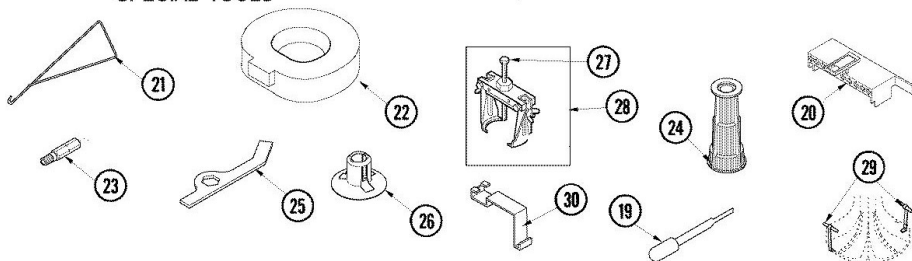

Distribuidor Autorizado

SurteRápido.com

Venta de Refacciones
Electrodomesticas

Lavadora Amana ALW880QAC

SPECIAL TOOLS

Lavadora Amana ALW880QAC

No.Illus.	N de Parte	Series 10	DESCRIPCIÓN
1	32671	Series 10	SCREW, TAPPING
2	505187	Series 10	LOCATOR, PANEL
3	500003	Series 10	HINGE, TOP
4	40064801	Series 10	SCREW, 10B-16X1/4
5	40076401CP	Series 10	CABINET, WASHER (BSQ)
5	40098701	Series 10	CORD, POWER
6	40038201	Series 10	SCREW, 12BX1/2No.10 HX
7	40034202	Series 10	CLIP, SPRING (BOTTOM)
7	501086	Series 10	SCREW, 8B-18X3/8 SLT
7	56080	Series 10	CLIP, SPRING
8	Y56128	Series 10	PAD, BUMPER
9	40031501	Series 10	BRACKET, SELF LEVELING
10	40037401	Series 10	RING, FRICTION
11	40031201P	Series 10	ASSY, BASE & LEVEL DOME
12	40039001	Series 10	LEG, LEVELING
13	40038101	Series 10	NUT, LEG
14	40016001	Series 10	FOOT, RUBBER
15	40034101	Series 10	SCREW, No.12BX1/2
16	40045301CP	Series 10	PANEL, ACCESS (BSQ)
17	40083101	Series 10	TAPE, FOAM
18	40035401CP	Series 10	PANEL, FRONT (BSQ)
20	34677	Series 10	10 CIRCUIT PLUG
21	321P4	Series 10	HOOK, SPRING
22	40068201	Series 10	SHIPPING BRACE ASSEMBLY
23	282P4	Series 10	T25 TAMPER RESISTANT BIT
24	283P4	Series 10	TERMINAL EXTRACTOR TOOL
24	293P4	Series 10	SEAL TOOL
25	306P4	Series 10	HEX WRENCH

Lavadora Amana ALW880QAC

Lavadora Amana ALW880QAC

No. Ilus.	N de Parte	Series 10	DESCRIPCIÓN
1	503674C	Series 10	COVER, TOP (BSQ)
2	501086	Series 10	SCREW, 8B-18X3/8 SLT
3	40074101	Series 10	SWITCH,TEMP SEL-4 POS
4	40055101	Series 10	SWITCH, PRESSURE
5	40039501	Series 10	SWITCH, SPEED
6	40059102	Series 10	TIMER
7	40012701C	Series 10	ENDCAP (RT-BSQ)
7	40012702C	Series 10	ENDCAP (LT-BSQ)
8	40039601	Series 10	SUPPORT, CONTROL PANEL
9	40091401C	Series 10	PANEL, GRAPHIC (BISQUE)
10	40013701C	Series 10	DIAL, TIMER KNOB (BISQUE)
11	40014001C	Series 10	ASSY, TIMER KNOB (BSQ)
12	38424L	Series 10	SWITCH, ROCKER (BSQ)
13	40013401C	Series 10	ASSY, SELECTOR KNOB (BSQ)
14	40083301	Series 10	MEDALLION
15	40098701	Series 10	CORD, POWER