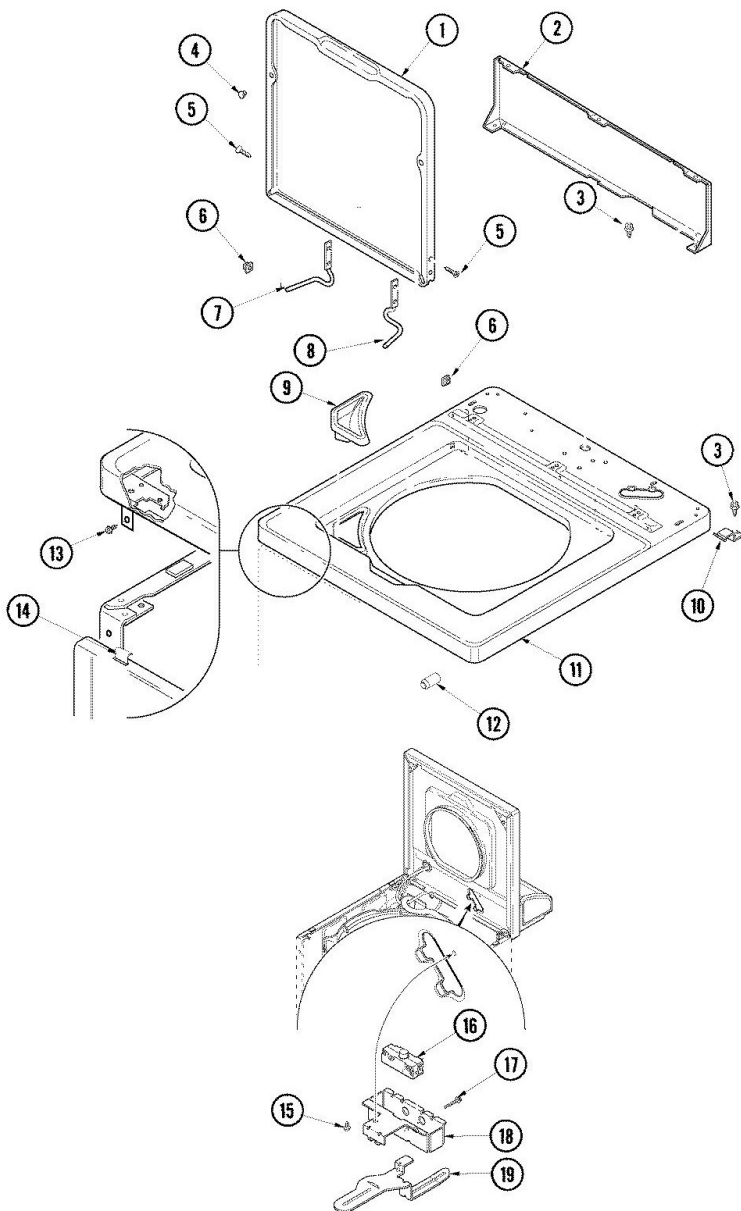

Lavadora Amana ALW880QAC

Lavadora Amana ALW880QAC

No. Ilus.	N de Parte	Series 10	DESCRIPCIÓN
1	40112001P	Series 12	COVER, OUTER TUB
2	40065001	Series 12	TUBING, PVC 28``
3	40076601	Series 12	GASKET, TUB COVER
4	40111001P	Series 12	TUB, PLASTIC OUTER
5	40001102P	Series 12	BOTTOM, OUTER TUB
6	27001026	Series 12	SPRING, TALL TUB
7	40064301	Series 12	SCREW, 1/4-15X3/4 HEX
8	27001025	Series 12	SPRING, COUNTERWEIGHT
9	40004201P	Series 12	MAIN BEARING ASSEMBLY
10	40067901	Series 12	SCREW
11	40037801	Series 12	GROMMET
12	40008501	Series 12	ASSEMBLY, PRESSURE BULB
13	40109101	Series 12	CLAMP, HOSE

Lavadora Amana ALW880QAC

Lavadora Amana ALW880QAC

No. Ilus.	N de Parte	Series 10	DESCRIPCIÓN
2	40065001	Series 15	TUBING, PVC 28``
3	40076601	Series 15	GASKET, TUB COVER
4	40111001P	Series 15	TUB, PLASTIC OUTER
5	27001067	Series 15	BOTTOM, OUTER TUB
6	27001026	Series 15	SPRING, TALL TUB
7	40064301	Series 15	SCREW, 1/4-15X3/4 HEX
8	27001025	Series 15	SPRING, COUNTERWEIGHT
9	40109101	Series 15	CLAMP, HOSE
10	40008501	Series 15	ASSEMBLY, PRESSURE BULB
11	40037801	Series 15	GROMMET

Distribuidor Autorizado

SurteRápido.com

Venta de Refacciones
Electrodomesticas

Lavadora Amana ALW880QAC

No. Ilus.	N de Parte	Series 10	DESCRIPCIÓN
1	40111301CP	Series 10	LID, (BSQ)
2	40051401	Series 10	PANEL, HOME HOOD BACK
3	501086	Series 10	SCREW, 8B-18X3/8 SLT
4	40038001	Series 10	BUMPER
5	40039201	Series 10	SCREW, 6-32X.340 FLAT
6	40008201	Series 10	BUSHING, HINGE
7	40094002	Series 10	HINGE, LID LEFT STOP
8	40094101	Series 10	HINGE, LID RIGHT PASS
9	40093901	Series 10	DISPENSER, BLEACH
10	40063901	Series 10	CLIP, HOLD DOWN
11	40000202CP	Series 10	PANEL, TOP (BSQ)
12	40102101	Series 10	CAP, HINGE
13	503661	Series 10	SCREW, 10-16X.44 UNS
14	56080	Series 10	CLIP, SPRING
15	501086	Series 10	SCREW, 8B-18X3/8 SLT
16	40035001	Series 10	SWITCH, SPST
17	40040701	Series 10	SCREW, TAPPING No.6B-20
18	40009801	Series 10	HOLDER, LID SWITCH
19	40009701	Series 10	ARM, LID SWITCH