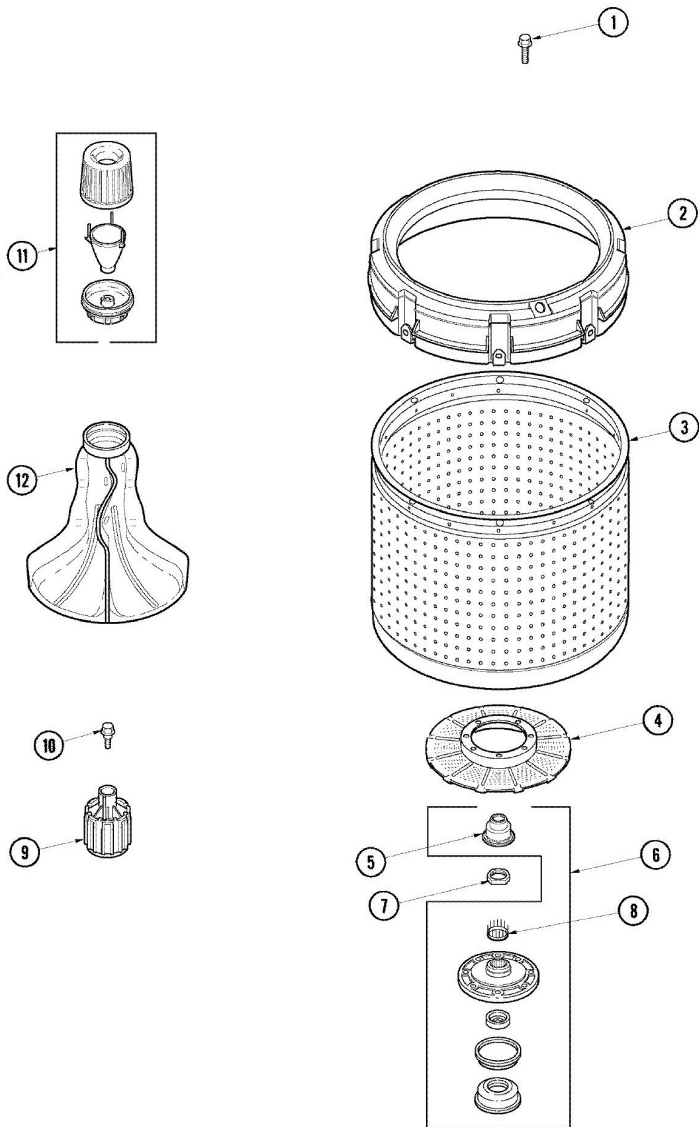

Lavadora Amana ALW880QAC

Lavadora Amana ALW880QAC

No. Ilus.	N de Parte	Series 10	DESCRIPCIÓN
1	503674C	Series 10	COVER, TOP (BSQ)
2	501086	Series 10	SCREW, 8B-18X3/8 SLT
3	40074101	Series 10	SWITCH,TEMP SEL-4 POS
4	40055101	Series 10	SWITCH, PRESSURE
5	40039501	Series 10	SWITCH, SPEED
6	40059102	Series 10	TIMER
7	40012701C	Series 10	ENDCAP (RT-BSQ)
7	40012702C	Series 10	ENDCAP (LT-BSQ)
8	40039601	Series 10	SUPPORT, CONTROL PANEL
9	40091401C	Series 10	PANEL, GRAPHIC (BISQUE)
10	40013701C	Series 10	DIAL, TIMER KNOB (BISQUE)
11	40014001C	Series 10	ASSY, TIMER KNOB (BSQ)
12	38424L	Series 10	SWITCH, ROCKER (BSQ)
13	40013401C	Series 10	ASSY, SELECTOR KNOB (BSQ)
14	40083301	Series 10	MEDALLION
15	40098701	Series 10	CORD, POWER

Lavadora Amana ALW880QAC

Lavadora Amana ALW880QAC

No. Ilus.	N de Parte	Series 10	DESCRIPCIÓN
1	40063301	Series 10	SCREW, 5/16-18X7/8 HX
2	40002901	Series 10	ASSEMBLY, BALANCE RING
3	40000801P	Series 10	ASSEMBLY, WASH TUB
4	40008001	Series 10	FILTER, LINT
5	40016101	Series 10	SEAL, BELL DRIVE
6	R9900457	Series 10	KIT, HUB AND SEAL
7	40016301	Series 10	NUT, LOCK
8	40008301	Series 10	INSERT, SPLINE
9	R9900189	Series 10	KIT, DRIVE BELL AND SEAL
10	40065102	Series 10	SCREW, SHOULDER 1/4
11	40002101W	Series 10	ASSEMBLY, FABRIC SOFTNER
12	40000501W	Series 10	AGITATOR, FLEX VANE

Lavadora Amana ALW880QAC

Lavadora Amana ALW880QAC

No. Ilus.	N de Parte	Series 10	DESCRIPCIÓN
1	40063301	Series 15	SCREW, 5/16-18X7/8 HX
2	40002901	Series 15	ASSEMBLY, BALANCE RING
3	40000801P	Series 15	ASSEMBLY, WASH TUB
4	40000501W	Series 15	AGITATOR, FLEX VANE
5	Y2200109	Series 15	BELL, DRIVE
6	Y2200460	Series 15	TRIPLE LIP SEAL/BEARING KIT
7	40002101W	Series 15	ASSEMBLY, FABRIC SOFTNER
8	40008001	Series 15	FILTER, LINT
9	21001533	Series 15	SEAL NUT ASSEMBLY
10	25-7941	Series 15	``O`` RING