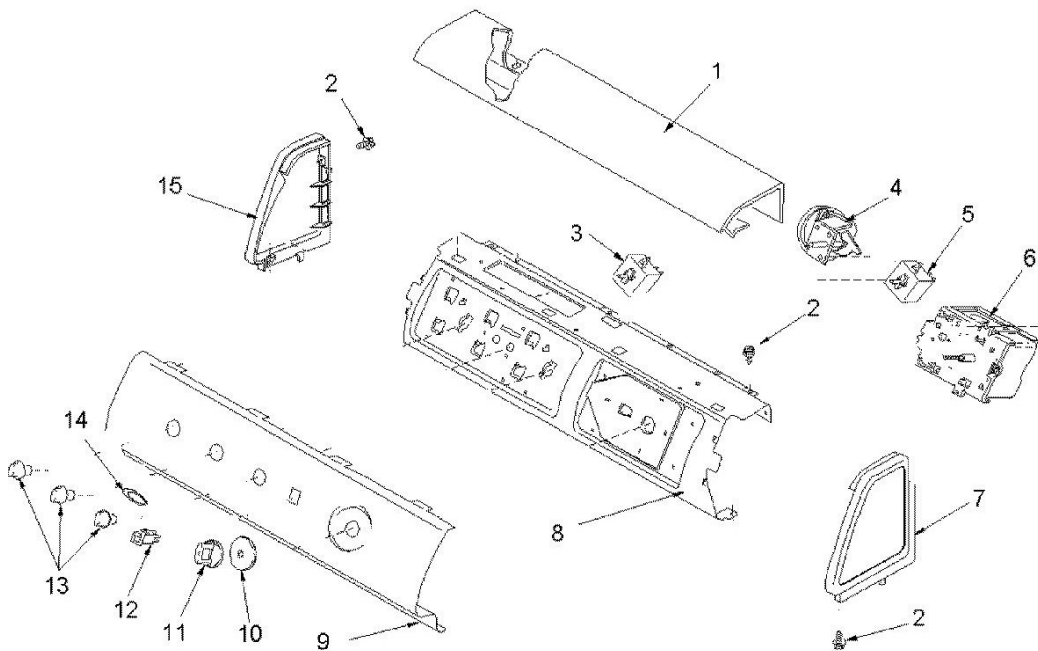

Distribuidor Autorizado

SurteRápido.com

Venta de Refacciones
Electrodomesticas

Lavadora Amana ALW880QAC

SPECIAL TOOLS

Lavadora Amana ALW880QAC

No.Illus.	N de Parte	Series 10	DESCRIPCIÓN
1	32671	Series 10	SCREW, TAPPING
2	505187	Series 10	LOCATOR, PANEL
3	500003	Series 10	HINGE, TOP
4	40064801	Series 10	SCREW, 10B-16X1/4
5	40076401CP	Series 10	CABINET, WASHER (BSQ)
5	40098701	Series 10	CORD, POWER
6	40038201	Series 10	SCREW, 12BX1/2No.10 HX
7	40034202	Series 10	CLIP, SPRING (BOTTOM)
7	501086	Series 10	SCREW, 8B-18X3/8 SLT
7	56080	Series 10	CLIP, SPRING
8	Y56128	Series 10	PAD, BUMPER
9	40031501	Series 10	BRACKET, SELF LEVELING
10	40037401	Series 10	RING, FRICTION
11	40031201P	Series 10	ASSY, BASE & LEVEL DOME
12	40039001	Series 10	LEG, LEVELING
13	40038101	Series 10	NUT, LEG
14	40016001	Series 10	FOOT, RUBBER
15	40034101	Series 10	SCREW, No.12BX1/2
16	40045301CP	Series 10	PANEL, ACCESS (BSQ)
17	40083101	Series 10	TAPE, FOAM
18	40035401CP	Series 10	PANEL, FRONT (BSQ)
20	34677	Series 10	10 CIRCUIT PLUG
21	321P4	Series 10	HOOK, SPRING
22	40068201	Series 10	SHIPPING BRACE ASSEMBLY
23	282P4	Series 10	T25 TAMPER RESISTANT BIT
24	283P4	Series 10	TERMINAL EXTRACTOR TOOL
24	293P4	Series 10	SEAL TOOL
25	306P4	Series 10	HEX WRENCH

Lavadora Amana ALW880QAC

Lavadora Amana ALW880QAC

No. Ilus.	N de Parte	Series 10	DESCRIPCIÓN
1	503674C	Series 10	COVER, TOP (BSQ)
2	501086	Series 10	SCREW, 8B-18X3/8 SLT
3	40074101	Series 10	SWITCH,TEMP SEL-4 POS
4	40055101	Series 10	SWITCH, PRESSURE
5	40039501	Series 10	SWITCH, SPEED
6	40059102	Series 10	TIMER
7	40012701C	Series 10	ENDCAP (RT-BSQ)
7	40012702C	Series 10	ENDCAP (LT-BSQ)
8	40039601	Series 10	SUPPORT, CONTROL PANEL
9	40091401C	Series 10	PANEL, GRAPHIC (BISQUE)
10	40013701C	Series 10	DIAL, TIMER KNOB (BISQUE)
11	40014001C	Series 10	ASSY, TIMER KNOB (BSQ)
12	38424L	Series 10	SWITCH, ROCKER (BSQ)
13	40013401C	Series 10	ASSY, SELECTOR KNOB (BSQ)
14	40083301	Series 10	MEDALLION
15	40098701	Series 10	CORD, POWER