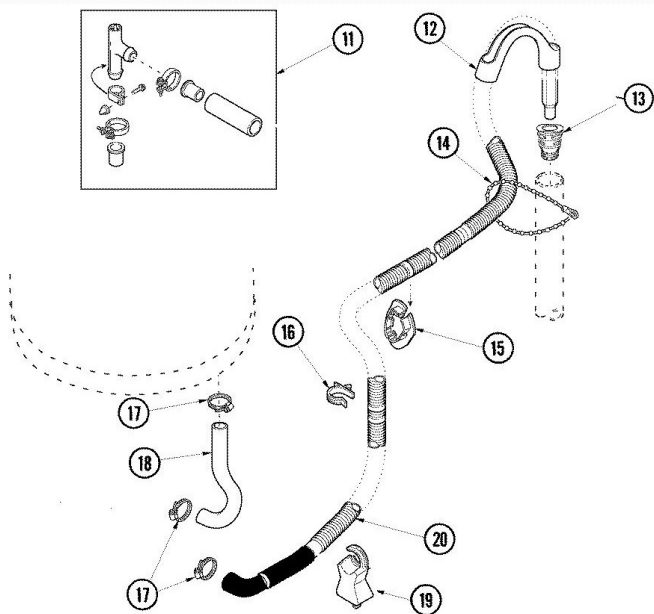

Lavadora Amana ALW880QAC

Lavadora Amana ALW880QAC

No. Ilus.	N de Parte	Series 10	DESCRIPCIÓN
1	40063301	Series 15	SCREW, 5/16-18X7/8 HX
2	40002901	Series 15	ASSEMBLY, BALANCE RING
3	40000801P	Series 15	ASSEMBLY, WASH TUB
4	40000501W	Series 15	AGITATOR, FLEX VANE
5	Y2200109	Series 15	BELL, DRIVE
6	Y2200460	Series 15	TRIPLE LIP SEAL/BEARING KIT
7	40002101W	Series 15	ASSEMBLY, FABRIC SOFTNER
8	40008001	Series 15	FILTER, LINT
9	21001533	Series 15	SEAL NUT ASSEMBLY
10	25-7941	Series 15	``O`` RING

Distribuidor Autorizado

SurteRápido.com

Venta de Refacciones
Electrodomesticas

Lavadora Amana ALW880QAC

Lavadora Amana ALW880QAC

No. Ilus.	N de Parte	Series 10	DESCRIPCIÓN
1	40098901	Series 10	HOSE, MIXING VALVE TO TUB
2	503661	Series 10	SCREW, 10-16X.44 UNS
3	36801	Series 10	CLAMP, HOSE
4	34500	Series 10	PREVENTOR, BACKFLOW
5	501086	Series 10	SCREW, 8B-18X3/8 SLT
6	40097701	Series 10	VALVE, MIXING E1
7	40098801	Series 10	PLATE, MIXING VALUE
8	20290	Series 10	WASHER, 19/32 IDX1.031
9	40058001	Series 10	HOSE, WATER INLET (HOT)
9	40058002	Series 10	HOSE, WATER INLET (COLD)
10	28605	Series 10	WASHER, FILTER
11	562P3	Series 10	SIPHON KIT
12	33615	Series 10	SLEEVE, DRAIN HOSE
13	40008101	Series 10	ADAPTER, STANDPIPE
14	33489	Series 10	STRAP, STANDPIPE BEAD
15	40058501	Series 10	RELIEF, STRAIN DRAIN
16	36014	Series 10	CLIP, RETAINER-HOSE
17	36802	Series 10	CLAMP, HOSE
18	40094201	Series 10	HOSE, TUB TO PUMP
19	40044901	Series 10	STAND, HOSE
20	40053901	Series 10	HOSE, DRAIN