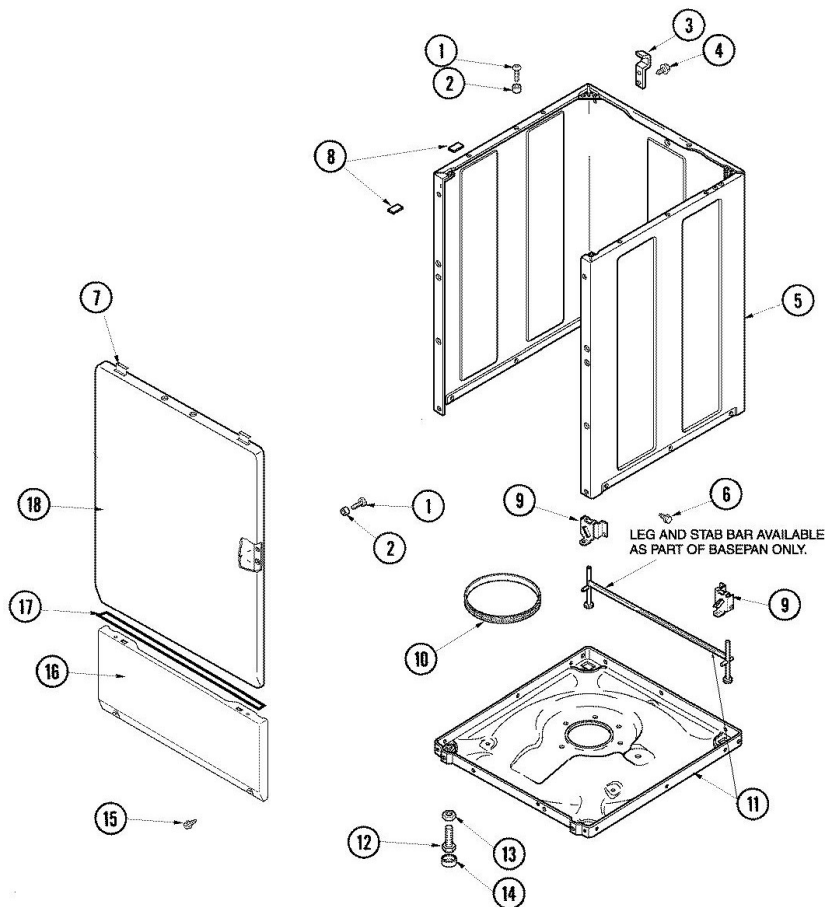

Distribuidor Autorizado

SurteRápido.com

Venta de Refacciones
Electrodomesticas

Lavadora Amana ALW880QAC

SPECIAL TOOLS

Lavadora Amana ALW880QAC

No.Illus.	N de Parte	Series 10	DESCRIPCIÓN
1	32671	Series 10	SCREW, TAPPING
2	505187	Series 10	LOCATOR, PANEL
3	500003	Series 10	HINGE, TOP
4	40064801	Series 10	SCREW, 10B-16X1/4
5	40076401CP	Series 10	CABINET, WASHER (BSQ)
5	40098701	Series 10	CORD, POWER
6	40038201	Series 10	SCREW, 12BX1/2No.10 HX
7	40034202	Series 10	CLIP, SPRING (BOTTOM)
7	501086	Series 10	SCREW, 8B-18X3/8 SLT
7	56080	Series 10	CLIP, SPRING
8	Y56128	Series 10	PAD, BUMPER
9	40031501	Series 10	BRACKET, SELF LEVELING
10	40037401	Series 10	RING, FRICTION
11	40031201P	Series 10	ASSY, BASE & LEVEL DOME
12	40039001	Series 10	LEG, LEVELING
13	40038101	Series 10	NUT, LEG
14	40016001	Series 10	FOOT, RUBBER
15	40034101	Series 10	SCREW, No.12BX1/2
16	40045301CP	Series 10	PANEL, ACCESS (BSQ)
17	40083101	Series 10	TAPE, FOAM
18	40035401CP	Series 10	PANEL, FRONT (BSQ)
20	34677	Series 10	10 CIRCUIT PLUG
21	321P4	Series 10	HOOK, SPRING
22	40068201	Series 10	SHIPPING BRACE ASSEMBLY
23	282P4	Series 10	T25 TAMPER RESISTANT BIT
24	283P4	Series 10	TERMINAL EXTRACTOR TOOL
24	293P4	Series 10	SEAL TOOL
25	306P4	Series 10	HEX WRENCH

Lavadora Amana ALW880QAC

Lavadora Amana ALW880QAC

No. Ilus.	N de Parte	Series 10	DESCRIPCIÓN
1	503674C	Series 10	COVER, TOP (BSQ)
2	501086	Series 10	SCREW, 8B-18X3/8 SLT
3	40074101	Series 10	SWITCH,TEMP SEL-4 POS
4	40055101	Series 10	SWITCH, PRESSURE
5	40039501	Series 10	SWITCH, SPEED
6	40059102	Series 10	TIMER
7	40012701C	Series 10	ENDCAP (RT-BSQ)
7	40012702C	Series 10	ENDCAP (LT-BSQ)
8	40039601	Series 10	SUPPORT, CONTROL PANEL
9	40091401C	Series 10	PANEL, GRAPHIC (BISQUE)
10	40013701C	Series 10	DIAL, TIMER KNOB (BISQUE)
11	40014001C	Series 10	ASSY, TIMER KNOB (BSQ)
12	38424L	Series 10	SWITCH, ROCKER (BSQ)
13	40013401C	Series 10	ASSY, SELECTOR KNOB (BSQ)
14	40083301	Series 10	MEDALLION
15	40098701	Series 10	CORD, POWER