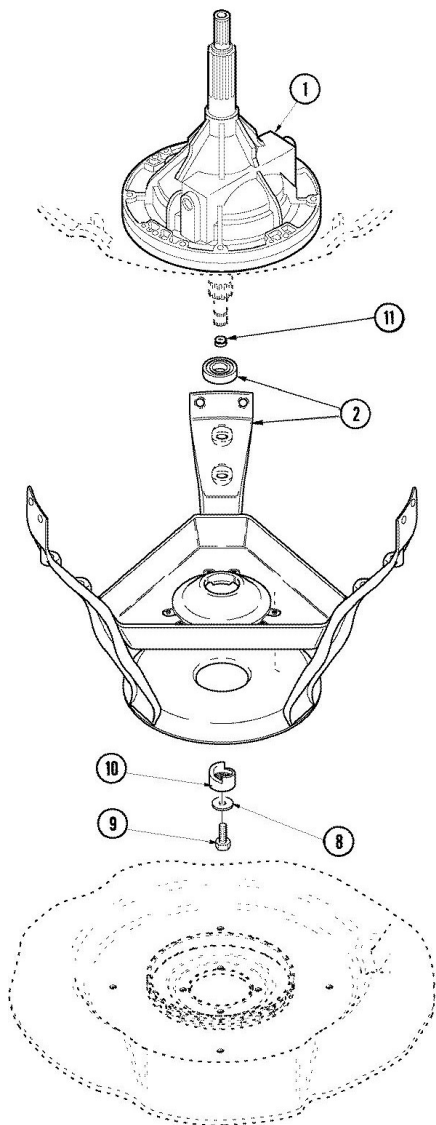

No. Ilus.	N de Parte	Series 10	DESCRIPCIÓN
1	40111301CP	Series 10	LID, (BSQ)
2	40051401	Series 10	PANEL, HOME HOOD BACK
3	501086	Series 10	SCREW, 8B-18X3/8 SLT
4	40038001	Series 10	BUMPER
5	40039201	Series 10	SCREW, 6-32X.340 FLAT
6	40008201	Series 10	BUSHING, HINGE
7	40094002	Series 10	HINGE, LID LEFT STOP
8	40094101	Series 10	HINGE, LID RIGHT PASS
9	40093901	Series 10	DISPENSER, BLEACH
10	40063901	Series 10	CLIP, HOLD DOWN
11	40000202CP	Series 10	PANEL, TOP (BSQ)
12	40102101	Series 10	CAP, HINGE
13	503661	Series 10	SCREW, 10-16X.44 UNS
14	56080	Series 10	CLIP, SPRING
15	501086	Series 10	SCREW, 8B-18X3/8 SLT
16	40035001	Series 10	SWITCH, SPST
17	40040701	Series 10	SCREW, TAPPING No.6B-20
18	40009801	Series 10	HOLDER, LID SWITCH
19	40009701	Series 10	ARM, LID SWITCH

Distribuidor Autorizado

SurteRápido.com

Venta de Refacciones
Electrodomesticas

Lavadora Amana ALW880QAC