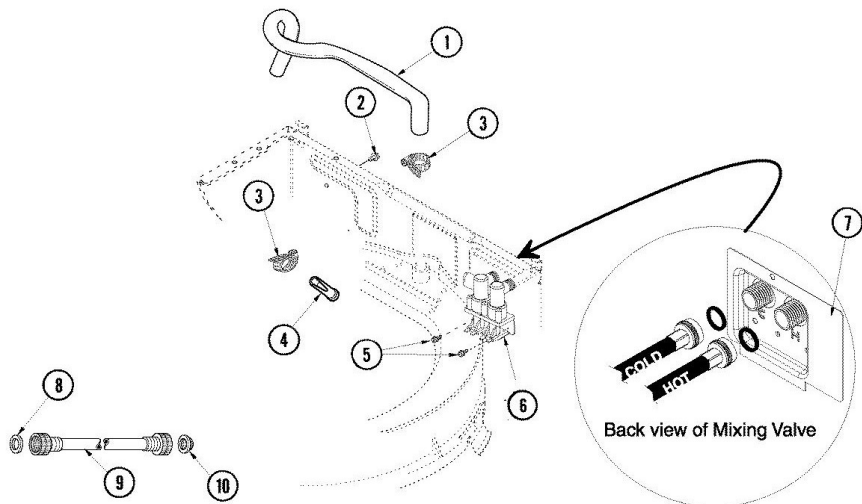

Lavadora Amana ALW880QAC

Lavadora Amana ALW880QAC

No. Ilus.	N de Parte	Series 10	DESCRIPCIÓN
1	40063301	Series 15	SCREW, 5/16-18X7/8 HX
2	40002901	Series 15	ASSEMBLY, BALANCE RING
3	40000801P	Series 15	ASSEMBLY, WASH TUB
4	40000501W	Series 15	AGITATOR, FLEX VANE
5	Y2200109	Series 15	BELL, DRIVE
6	Y2200460	Series 15	TRIPLE LIP SEAL/BEARING KIT
7	40002101W	Series 15	ASSEMBLY, FABRIC SOFTNER
8	40008001	Series 15	FILTER, LINT
9	21001533	Series 15	SEAL NUT ASSEMBLY
10	25-7941	Series 15	``O`` RING

Distribuidor Autorizado

SurteRápido.com

Venta de Refacciones
Electrodomesticas

Lavadora Amana ALW880QAC

Lavadora Amana ALW880QAC

No. Ilus.	N de Parte	Series 10	DESCRIPCIÓN
1	40098901	Series 10	HOSE, MIXING VALVE TO TUB
2	503661	Series 10	SCREW, 10-16X.44 UNS
3	36801	Series 10	CLAMP, HOSE
4	34500	Series 10	PREVENTOR, BACKFLOW
5	501086	Series 10	SCREW, 8B-18X3/8 SLT
6	40097701	Series 10	VALVE, MIXING E1
7	40098801	Series 10	PLATE, MIXING VALUE
8	20290	Series 10	WASHER, 19/32 IDX1.031
9	40058001	Series 10	HOSE, WATER INLET (HOT)
9	40058002	Series 10	HOSE, WATER INLET (COLD)
10	28605	Series 10	WASHER, FILTER
11	562P3	Series 10	SIPHON KIT
12	33615	Series 10	SLEEVE, DRAIN HOSE
13	40008101	Series 10	ADAPTER, STANDPIPE
14	33489	Series 10	STRAP, STANDPIPE BEAD
15	40058501	Series 10	RELIEF, STRAIN DRAIN
16	36014	Series 10	CLIP, RETAINER-HOSE
17	36802	Series 10	CLAMP, HOSE
18	40094201	Series 10	HOSE, TUB TO PUMP
19	40044901	Series 10	STAND, HOSE
20	40053901	Series 10	HOSE, DRAIN