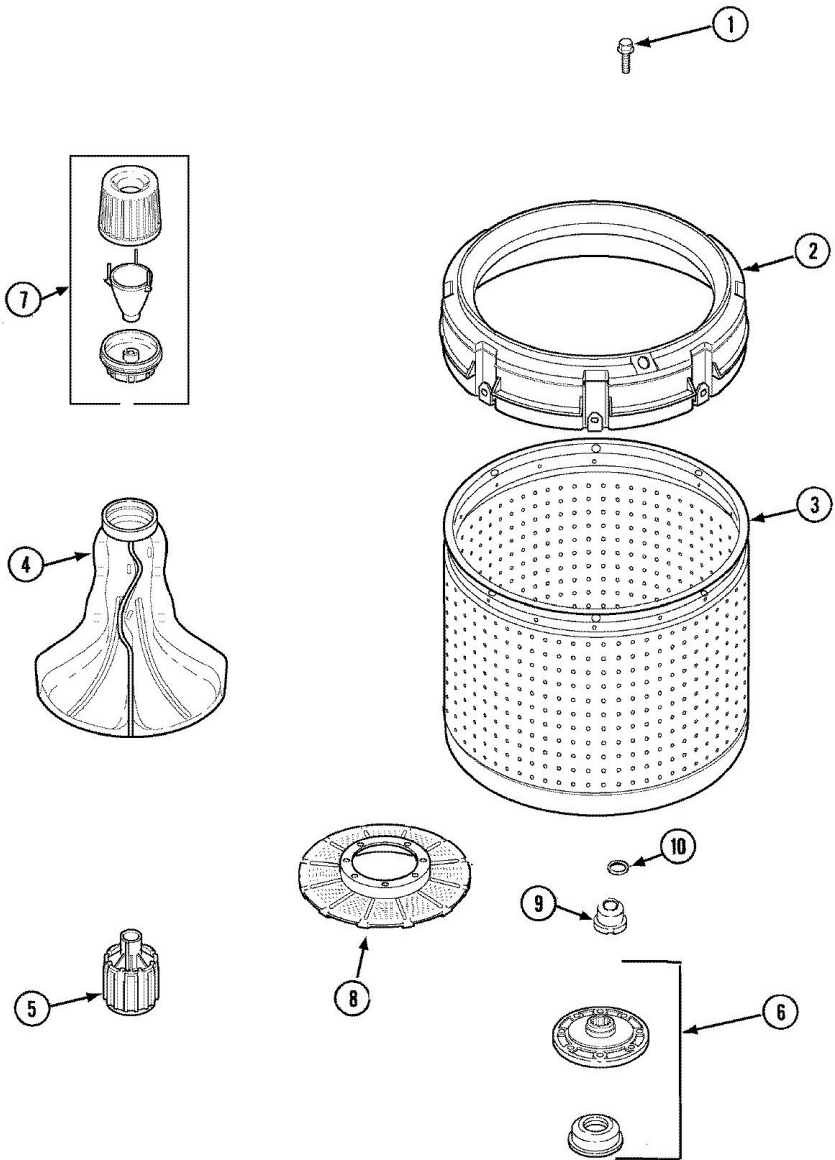

Lavadora Amana ALW880QAC

Lavadora Amana ALW880QAC

No. Ilus.	N de Parte	Series 10	DESCRIPCIÓN
1	503674C	Series 10	COVER, TOP (BSQ)
2	501086	Series 10	SCREW, 8B-18X3/8 SLT
3	40074101	Series 10	SWITCH,TEMP SEL-4 POS
4	40055101	Series 10	SWITCH, PRESSURE
5	40039501	Series 10	SWITCH, SPEED
6	40059102	Series 10	TIMER
7	40012701C	Series 10	ENDCAP (RT-BSQ)
7	40012702C	Series 10	ENDCAP (LT-BSQ)
8	40039601	Series 10	SUPPORT, CONTROL PANEL
9	40091401C	Series 10	PANEL, GRAPHIC (BISQUE)
10	40013701C	Series 10	DIAL, TIMER KNOB (BISQUE)
11	40014001C	Series 10	ASSY, TIMER KNOB (BSQ)
12	38424L	Series 10	SWITCH, ROCKER (BSQ)
13	40013401C	Series 10	ASSY, SELECTOR KNOB (BSQ)
14	40083301	Series 10	MEDALLION
15	40098701	Series 10	CORD, POWER

Lavadora Amana ALW880QAC

Lavadora Amana ALW880QAC

No. Ilus.	N de Parte	Series 10	DESCRIPCIÓN
1	40063301	Series 10	SCREW, 5/16-18X7/8 HX
2	40002901	Series 10	ASSEMBLY, BALANCE RING
3	40000801P	Series 10	ASSEMBLY, WASH TUB
4	40008001	Series 10	FILTER, LINT
5	40016101	Series 10	SEAL, BELL DRIVE
6	R9900457	Series 10	KIT, HUB AND SEAL
7	40016301	Series 10	NUT, LOCK
8	40008301	Series 10	INSERT, SPLINE
9	R9900189	Series 10	KIT, DRIVE BELL AND SEAL
10	40065102	Series 10	SCREW, SHOULDER 1/4
11	40002101W	Series 10	ASSEMBLY, FABRIC SOFTNER
12	40000501W	Series 10	AGITATOR, FLEX VANE

Lavadora Amana ALW880QAC

Lavadora Amana ALW880QAC

No. Ilus.	N de Parte	Series 10	DESCRIPCIÓN
1	40063301	Series 15	SCREW, 5/16-18X7/8 HX
2	40002901	Series 15	ASSEMBLY, BALANCE RING
3	40000801P	Series 15	ASSEMBLY, WASH TUB
4	40000501W	Series 15	AGITATOR, FLEX VANE
5	Y2200109	Series 15	BELL, DRIVE
6	Y2200460	Series 15	TRIPLE LIP SEAL/BEARING KIT
7	40002101W	Series 15	ASSEMBLY, FABRIC SOFTNER
8	40008001	Series 15	FILTER, LINT
9	21001533	Series 15	SEAL NUT ASSEMBLY
10	25-7941	Series 15	``O`` RING