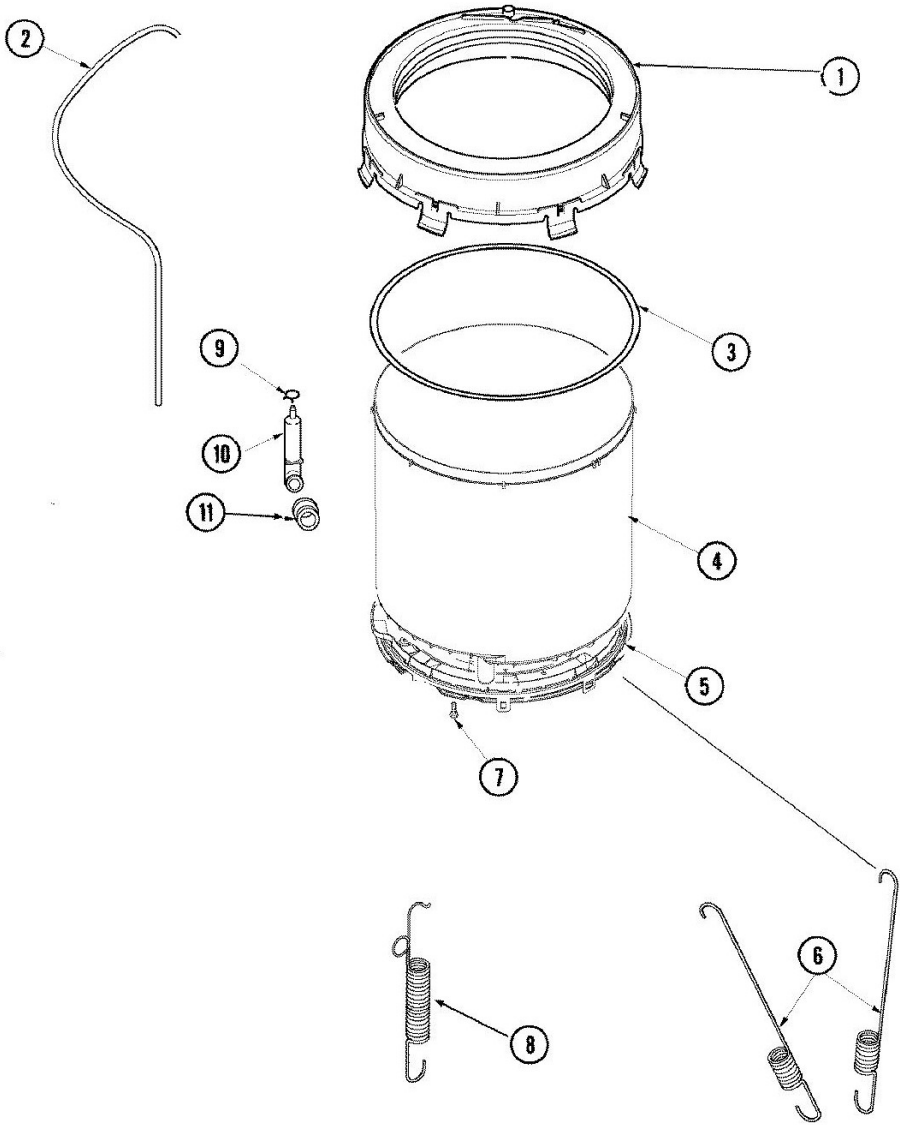

Distribuidor Autorizado

SurteRápido.com

Venta de Refacciones
Electrodomesticas

Lavadora Amana ALW880QAC

Lavadora Amana ALW880QAC

No. Ilus.	N de Parte	Series 10	DESCRIPCIÓN
1	40112001P	Series 10	COVER, OUTER TUB
2	40065001	Series 10	TUBING, PVC 28``
3	40076601	Series 10	GASKET, TUB COVER
4	40111001P	Series 10	TUB, PLASTIC OUTER
5	40001102P	Series 10	BOTTOM, OUTER TUB
6	40045202	Series 10	SPRING, TALL TUB
7	40064301	Series 10	SCREW, 1/4-15X3/4 HEX
8	40015901	Series 10	ASSEMBLY COUNTER WEIGHT
9	40070401	Series 10	SCREW, 1/4-20X7/8 HEX
10	40004201P	Series 10	MAIN BEARING ASSEMBLY
11	40067901	Series 10	SCREW
12	40037801	Series 10	GROMMET
13	40008501	Series 10	ASSEMBLY, PRESSURE BULB
14	40109101	Series 10	CLAMP, HOSE

Lavadora Amana ALW880QAC

Lavadora Amana ALW880QAC

No. Ilus.	N de Parte	Series 10	DESCRIPCIÓN
1	40112001P	Series 12	COVER, OUTER TUB
2	40065001	Series 12	TUBING, PVC 28``
3	40076601	Series 12	GASKET, TUB COVER
4	40111001P	Series 12	TUB, PLASTIC OUTER
5	40001102P	Series 12	BOTTOM, OUTER TUB
6	27001026	Series 12	SPRING, TALL TUB
7	40064301	Series 12	SCREW, 1/4-15X3/4 HEX
8	27001025	Series 12	SPRING, COUNTERWEIGHT
9	40004201P	Series 12	MAIN BEARING ASSEMBLY
10	40067901	Series 12	SCREW
11	40037801	Series 12	GROMMET
12	40008501	Series 12	ASSEMBLY, PRESSURE BULB
13	40109101	Series 12	CLAMP, HOSE

Lavadora Amana ALW880QAC

Lavadora Amana ALW880QAC

No. Ilus.	N de Parte	Series 10	DESCRIPCIÓN
2	40065001	Series 15	TUBING, PVC 28``
3	40076601	Series 15	GASKET, TUB COVER
4	40111001P	Series 15	TUB, PLASTIC OUTER
5	27001067	Series 15	BOTTOM, OUTER TUB
6	27001026	Series 15	SPRING, TALL TUB
7	40064301	Series 15	SCREW, 1/4-15X3/4 HEX
8	27001025	Series 15	SPRING, COUNTERWEIGHT
9	40109101	Series 15	CLAMP, HOSE
10	40008501	Series 15	ASSEMBLY, PRESSURE BULB
11	40037801	Series 15	GROMMET