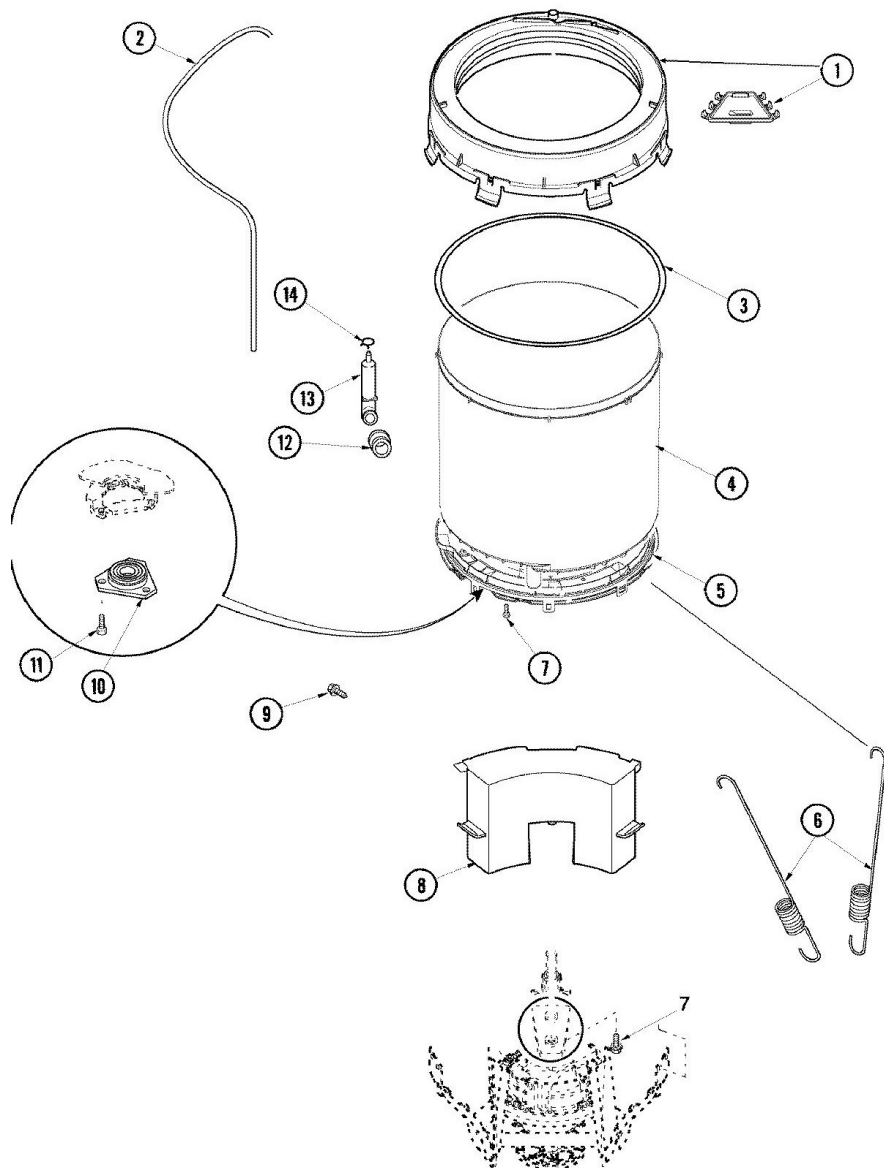

Distribuidor Autorizado

SurteRápido.com

Venta de Refacciones
Electrodomesticas

Lavadora Amana ALW880QAC

Lavadora Amana ALW880QAC

No.Illus.	N de Parte	Series 10	<u>DESCRIPCIÓN</u>
1	40112301	Series 10	SHIELD, MOTOR
2	40046701	Series 10	SCREW, No.10X7/16 ID HX
3	40096303	Series 10	MOTOR, 3 SPD
4	40053701	Series 10	POST, ISOLATOR
5	40053801	Series 10	MOUNT, MOTOR UPPER
6	40067901	Series 10	SCREW
7	40015501R	Series 10	BRACKET, MOTOR MOUNT
8	40054301	Series 10	MOUNT, MOTOR LOWER
9	40095101	Series 10	LOCKNUT, 10-32
10	40061401	Series 10	SPRING, IDLER LEVER
11	23748	Series 10	RING, RETAINING
12	27001028	Series 10	IDLER LEVER ASSEMBLY
13	40063701	Series 10	SCREW, 10-16X1.75
14	40040301	Series 10	ASSEMBLY, PUMP COMPLETE
15	27001006	Series 10	BELT, SPIN & AGITATOR
16	52549	Series 10	WASHER, 501 ID X3/4 ODX
17	27001225	Series 10	NUT, JAM MID LOCK 1/4-20
17	40038901	Series 10	SCREW, 1/4-20
17	40045001	Series 10	IDLER PULLEY ASSEMBLY

Distribuidor Autorizado

SurteRápido.com

Venta de Refacciones
Electrodomesticas

Lavadora Amana ALW880QAC

Lavadora Amana ALW880QAC

No. Ilus.	N de Parte	Series 10	DESCRIPCIÓN
1	40112001P	Series 10	COVER, OUTER TUB
2	40065001	Series 10	TUBING, PVC 28``
3	40076601	Series 10	GASKET, TUB COVER
4	40111001P	Series 10	TUB, PLASTIC OUTER
5	40001102P	Series 10	BOTTOM, OUTER TUB
6	40045202	Series 10	SPRING, TALL TUB
7	40064301	Series 10	SCREW, 1/4-15X3/4 HEX
8	40015901	Series 10	ASSEMBLY COUNTER WEIGHT
9	40070401	Series 10	SCREW, 1/4-20X7/8 HEX
10	40004201P	Series 10	MAIN BEARING ASSEMBLY
11	40067901	Series 10	SCREW
12	40037801	Series 10	GROMMET
13	40008501	Series 10	ASSEMBLY, PRESSURE BULB
14	40109101	Series 10	CLAMP, HOSE