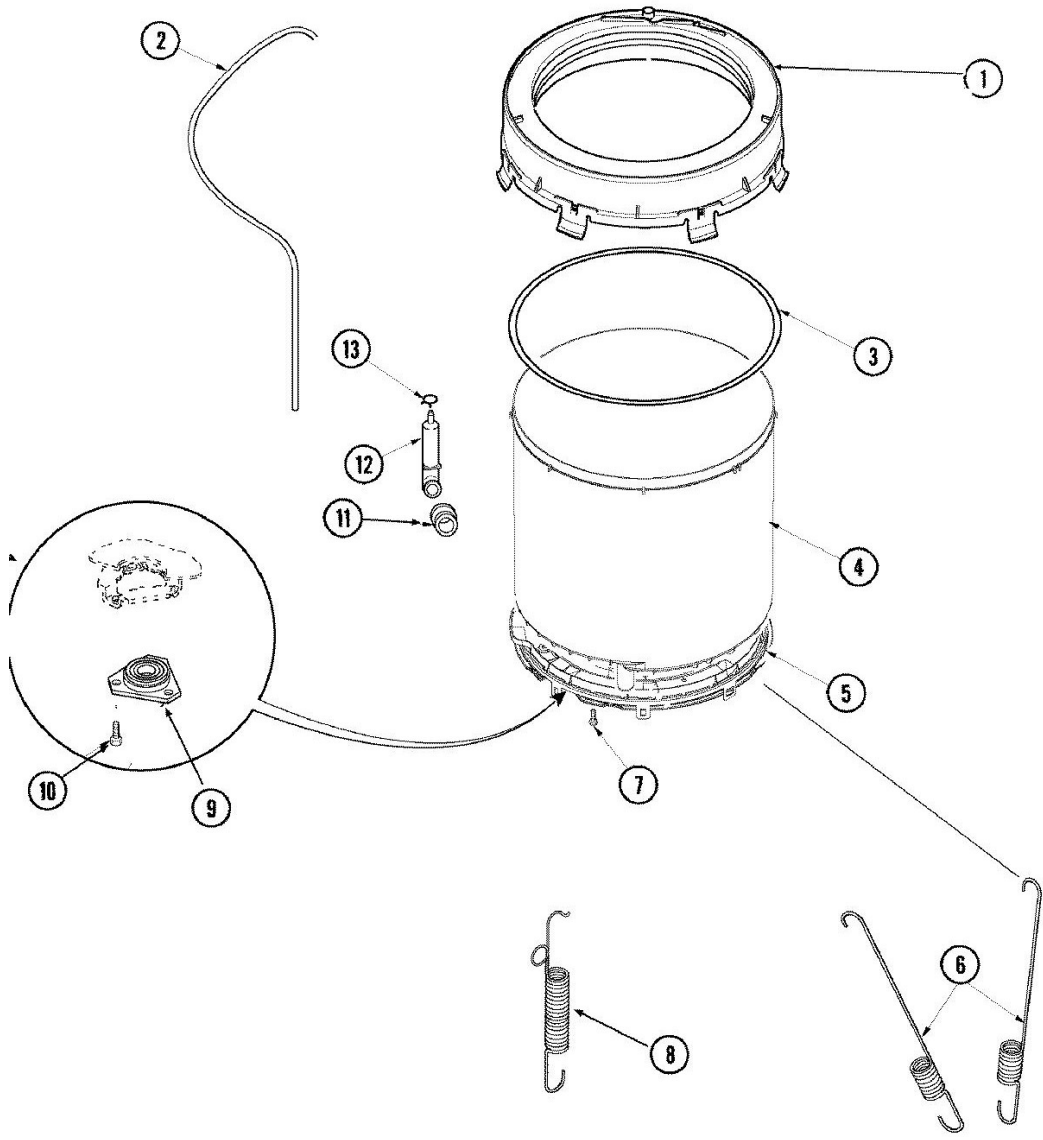

Distribuidor Autorizado

SurteRápido.com

Venta de Refacciones
Electrodomesticas

Lavadora Amana ALW880QAC

Lavadora Amana ALW880QAC

No. Ilus.	N de Parte	Series 10	DESCRIPCIÓN
1	40112001P	Series 10	COVER, OUTER TUB
2	40065001	Series 10	TUBING, PVC 28``
3	40076601	Series 10	GASKET, TUB COVER
4	40111001P	Series 10	TUB, PLASTIC OUTER
5	40001102P	Series 10	BOTTOM, OUTER TUB
6	40045202	Series 10	SPRING, TALL TUB
7	40064301	Series 10	SCREW, 1/4-15X3/4 HEX
8	40015901	Series 10	ASSEMBLY COUNTER WEIGHT
9	40070401	Series 10	SCREW, 1/4-20X7/8 HEX
10	40004201P	Series 10	MAIN BEARING ASSEMBLY
11	40067901	Series 10	SCREW
12	40037801	Series 10	GROMMET
13	40008501	Series 10	ASSEMBLY, PRESSURE BULB
14	40109101	Series 10	CLAMP, HOSE

Lavadora Amana ALW880QAC

Lavadora Amana ALW880QAC

No. Ilus.	N de Parte	Series 10	DESCRIPCIÓN
1	40112001P	Series 12	COVER, OUTER TUB
2	40065001	Series 12	TUBING, PVC 28``
3	40076601	Series 12	GASKET, TUB COVER
4	40111001P	Series 12	TUB, PLASTIC OUTER
5	40001102P	Series 12	BOTTOM, OUTER TUB
6	27001026	Series 12	SPRING, TALL TUB
7	40064301	Series 12	SCREW, 1/4-15X3/4 HEX
8	27001025	Series 12	SPRING, COUNTERWEIGHT
9	40004201P	Series 12	MAIN BEARING ASSEMBLY
10	40067901	Series 12	SCREW
11	40037801	Series 12	GROMMET
12	40008501	Series 12	ASSEMBLY, PRESSURE BULB
13	40109101	Series 12	CLAMP, HOSE

Lavadora Amana ALW880QAC

Lavadora Amana ALW880QAC

No. Ilus.	N de Parte	Series 10	DESCRIPCIÓN
2	40065001	Series 15	TUBING, PVC 28``
3	40076601	Series 15	GASKET, TUB COVER
4	40111001P	Series 15	TUB, PLASTIC OUTER
5	27001067	Series 15	BOTTOM, OUTER TUB
6	27001026	Series 15	SPRING, TALL TUB
7	40064301	Series 15	SCREW, 1/4-15X3/4 HEX
8	27001025	Series 15	SPRING, COUNTERWEIGHT
9	40109101	Series 15	CLAMP, HOSE
10	40008501	Series 15	ASSEMBLY, PRESSURE BULB
11	40037801	Series 15	GROMMET