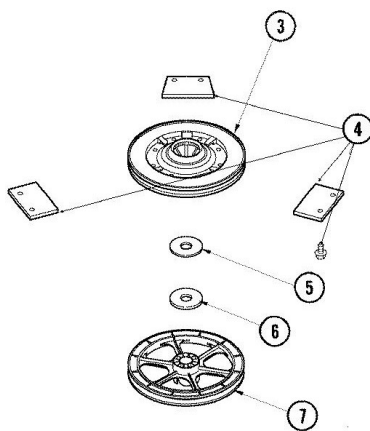

Distribuidor Autorizado

SurteRápido.com

Venta de Refacciones
Electrodomesticas

Lavadora Amana ALW880QAC

No. Ilus.	N de Parte	Series 10	DESCRIPCIÓN
1	40111301CP	Series 10	LID, (BSQ)
2	40051401	Series 10	PANEL, HOME HOOD BACK
3	501086	Series 10	SCREW, 8B-18X3/8 SLT
4	40038001	Series 10	BUMPER
5	40039201	Series 10	SCREW, 6-32X.340 FLAT
6	40008201	Series 10	BUSHING, HINGE
7	40094002	Series 10	HINGE, LID LEFT STOP
8	40094101	Series 10	HINGE, LID RIGHT PASS
9	40093901	Series 10	DISPENSER, BLEACH
10	40063901	Series 10	CLIP, HOLD DOWN
11	40000202CP	Series 10	PANEL, TOP (BSQ)
12	40102101	Series 10	CAP, HINGE
13	503661	Series 10	SCREW, 10-16X.44 UNS
14	56080	Series 10	CLIP, SPRING
15	501086	Series 10	SCREW, 8B-18X3/8 SLT
16	40035001	Series 10	SWITCH, SPST
17	40040701	Series 10	SCREW, TAPPING No.6B-20
18	40009801	Series 10	HOLDER, LID SWITCH
19	40009701	Series 10	ARM, LID SWITCH

Distribuidor Autorizado

SurteRápido.com

Venta de Refacciones
Electrodomesticas

Lavadora Amana ALW880QAC

Lavadora Amana ALW880QAC

No.Illus.	N de Parte	Series 10	DESCRIPCIÓN
1	27001038	Series 15	TRANSMISSION ASM (710 RPM)
1	40032701	Series 10	ASSEMBLY, TRANSMISSION (710)
2	40015301W	Series 10	MILK STOOL
3	R9900474	Series 10	BRAKE ASSEMBLY
4	26594P	Series 10	GREASE, SILICONE - 2OZ TUBE
4	R0000014	Series 10	KIT, BRAKE PAD
5	40065701	Series 10	WASHER, 2 ODX.63 ID
6	40063201	Series 10	WASHER, FLAT
7	40047102	Series 10	PULLEY, SPIN/AGIT (710 RPM)
8	40041501	Series 10	WASHER
9	40063401	Series 10	SCREW, 1/4-20X5/8 HEX
10	40047402	Series 10	HELIX, PLASTIC
11	35-2010	Series 10	SEAL, TRANSMISSION HOUSING(LIP)