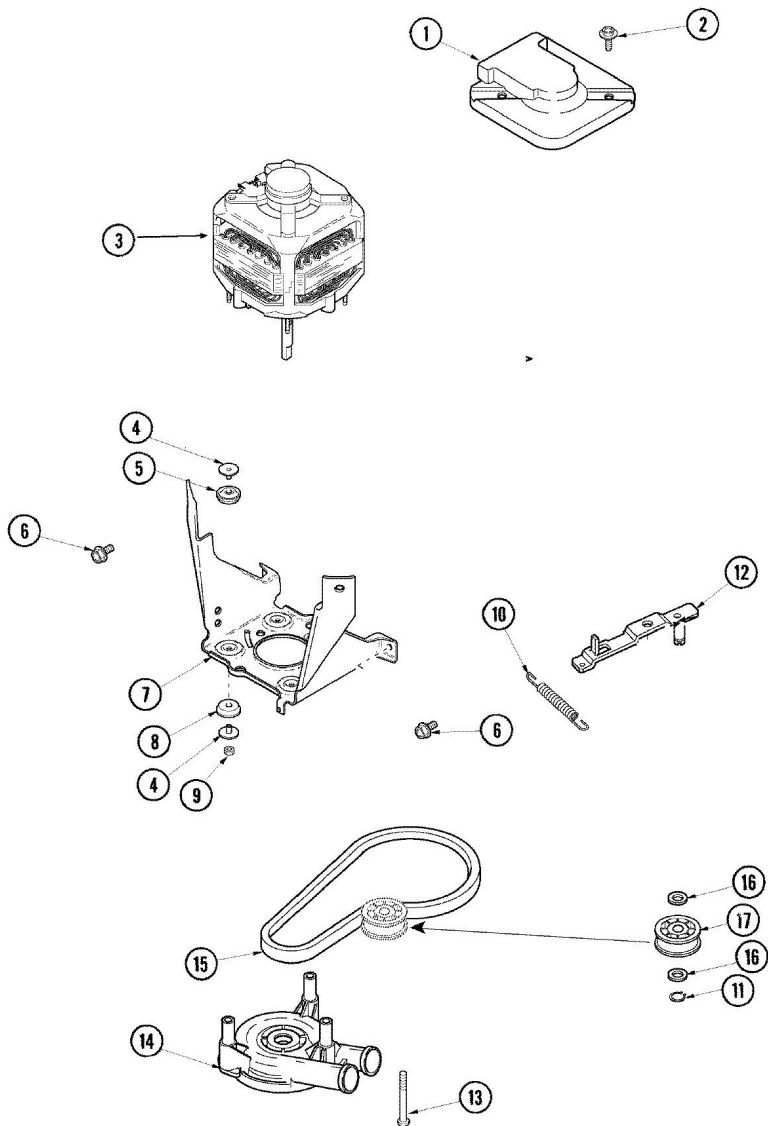

Distribuidor Autorizado

SurteRápido.com

Venta de Refacciones
Electrodomesticas

Lavadora Amana ALW880QAC

Lavadora Amana ALW880QAC

No. Ilus.	N de Parte	Series 10	DESCRIPCIÓN
1	40098901	Series 10	HOSE, MIXING VALVE TO TUB
2	503661	Series 10	SCREW, 10-16X.44 UNS
3	36801	Series 10	CLAMP, HOSE
4	34500	Series 10	PREVENTOR, BACKFLOW
5	501086	Series 10	SCREW, 8B-18X3/8 SLT
6	40097701	Series 10	VALVE, MIXING E1
7	40098801	Series 10	PLATE, MIXING VALUE
8	20290	Series 10	WASHER, 19/32 IDX1.031
9	40058001	Series 10	HOSE, WATER INLET (HOT)
9	40058002	Series 10	HOSE, WATER INLET (COLD)
10	28605	Series 10	WASHER, FILTER
11	562P3	Series 10	SIPHON KIT
12	33615	Series 10	SLEEVE, DRAIN HOSE
13	40008101	Series 10	ADAPTER, STANDPIPE
14	33489	Series 10	STRAP, STANDPIPE BEAD
15	40058501	Series 10	RELIEF, STRAIN DRAIN
16	36014	Series 10	CLIP, RETAINER-HOSE
17	36802	Series 10	CLAMP, HOSE
18	40094201	Series 10	HOSE, TUB TO PUMP
19	40044901	Series 10	STAND, HOSE
20	40053901	Series 10	HOSE, DRAIN

Distribuidor Autorizado

SurteRápido.com

Venta de Refacciones
Electrodomesticas

Lavadora Amana ALW880QAC

Lavadora Amana ALW880QAC

No.Illus.	N de Parte	Series 10	<u>DESCRIPCIÓN</u>
1	40112301	Series 10	SHIELD, MOTOR
2	40046701	Series 10	SCREW, No.10X7/16 ID HX
3	40096303	Series 10	MOTOR, 3 SPD
4	40053701	Series 10	POST, ISOLATOR
5	40053801	Series 10	MOUNT, MOTOR UPPER
6	40067901	Series 10	SCREW
7	40015501R	Series 10	BRACKET, MOTOR MOUNT
8	40054301	Series 10	MOUNT, MOTOR LOWER
9	40095101	Series 10	LOCKNUT, 10-32
10	40061401	Series 10	SPRING, IDLER LEVER
11	23748	Series 10	RING, RETAINING
12	27001028	Series 10	IDLER LEVER ASSEMBLY
13	40063701	Series 10	SCREW, 10-16X1.75
14	40040301	Series 10	ASSEMBLY, PUMP COMPLETE
15	27001006	Series 10	BELT, SPIN & AGITATOR
16	52549	Series 10	WASHER, 501 ID X3/4 ODX
17	27001225	Series 10	NUT, JAM MID LOCK 1/4-20
17	40038901	Series 10	SCREW, 1/4-20
17	40045001	Series 10	IDLER PULLEY ASSEMBLY