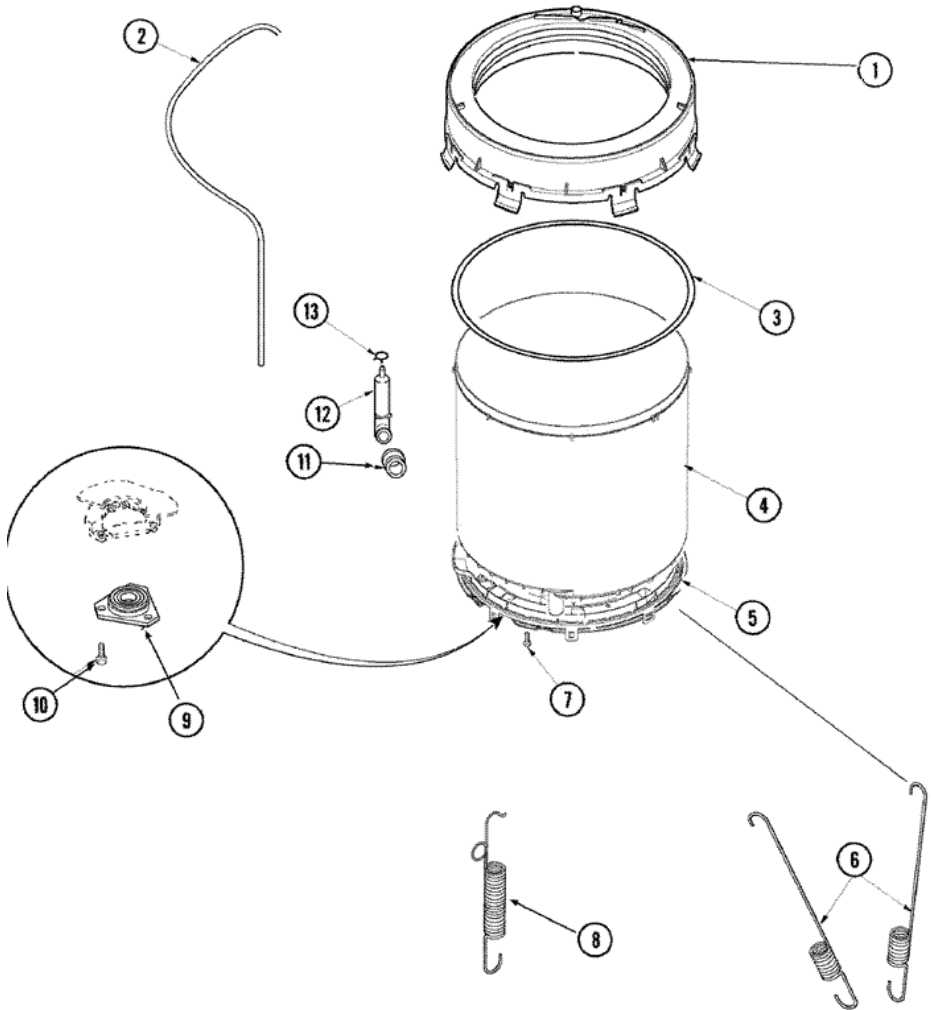

Distribuidor Autorizado

SurteRápido.com

Venta de Refacciones
Electrodomesticas

ALW880QAW TINA RECUPERADORA

ALW880QAW TINA RECUPERADORA

1	27001195	COVER, OUTER TUB (S/P)
2	21001748	TUBING, PVC 28" (S/P)
3	40076601	GASKET, TUB COVER (S/P)
4	40111001P	TUB, PLASTIC OUTER (S/P)
5	40001102P	BOTTOM, OUTER TUB (S/P)
6	40045202	SPRING, TALL TUB
7	40064301	SCREW, 1/4-15X3/4 HEX (S/P)
8	40015901	ASSEMBLY COUNTER WEIGHT DESCONTINUADO
9	40070401	SCREW, 1/4-20X7/8 HEX (S/P)
10	40004201P	MAIN BEARING ASSEMBLY
11	40067901	SCREW (S/P)
12	40037801	GROMMET
13	40008501	ASSEMBLY, PRESSURE BULB
14	285655	CLAMP, HOSE (S/P)

Distribuidor Autorizado

SurteRápido.com

Venta de Refacciones
Electrodomesticas

ALW880QAW TINA RECUPERADORA (SERIE 12)

**ALW880QAW TINA RECUPERADORA
(SERIE 12)**

1	27001195	COVER, OUTER TUB (S/P)
2	21001748	TUBING, PVC 28" (S/P)
3	40076601	GASKET, TUB COVER (S/P)
4	40111001P	TUB, PLASTIC OUTER (S/P)
5	40001102P	BOTTOM, OUTER TUB (S/P)
6	27001026	SPRING, TALL TUB (S/P)
7	40064301	SCREW, 1/4-15X3/4 HEX (S/P)
8	27001025	SPRING, COUNTERWEIGHT (S/P)
9	40004201P	MAIN BEARING ASSEMBLY
10	40067901	SCREW (S/P)
11	40037801	GROMMET
12	40008501	ASSEMBLY, PRESSURE BULB
13	285655	CLAMP, HOSE (S/P)

**ALW880QAW TINA RECUPERADORA
(SERIE 15)**

**ALW880QAW TINA RECUPERADORA
(SERIE 15)**

1	27001195	COVER, OUTER TUB (S/P)
2	21001748	TUBING, PVC 28" (S/P)
3	40076601	GASKET, TUB COVER (S/P)
4	40111001P	TUB, PLASTIC OUTER (S/P)
5	27001067	BOTTOM, OUTER TUB (S/P)
6	27001026	SPRING, TALL TUB (S/P)
7	40064301	SCREW, 1/4-15X3/4 HEX (S/P)
8	27001025	SPRING, COUNTERWEIGHT (S/P)
9	285655	CLAMP, HOSE (S/P)
10	40008501	ASSEMBLY, PRESSURE BULB
11	40037801	GROMMET