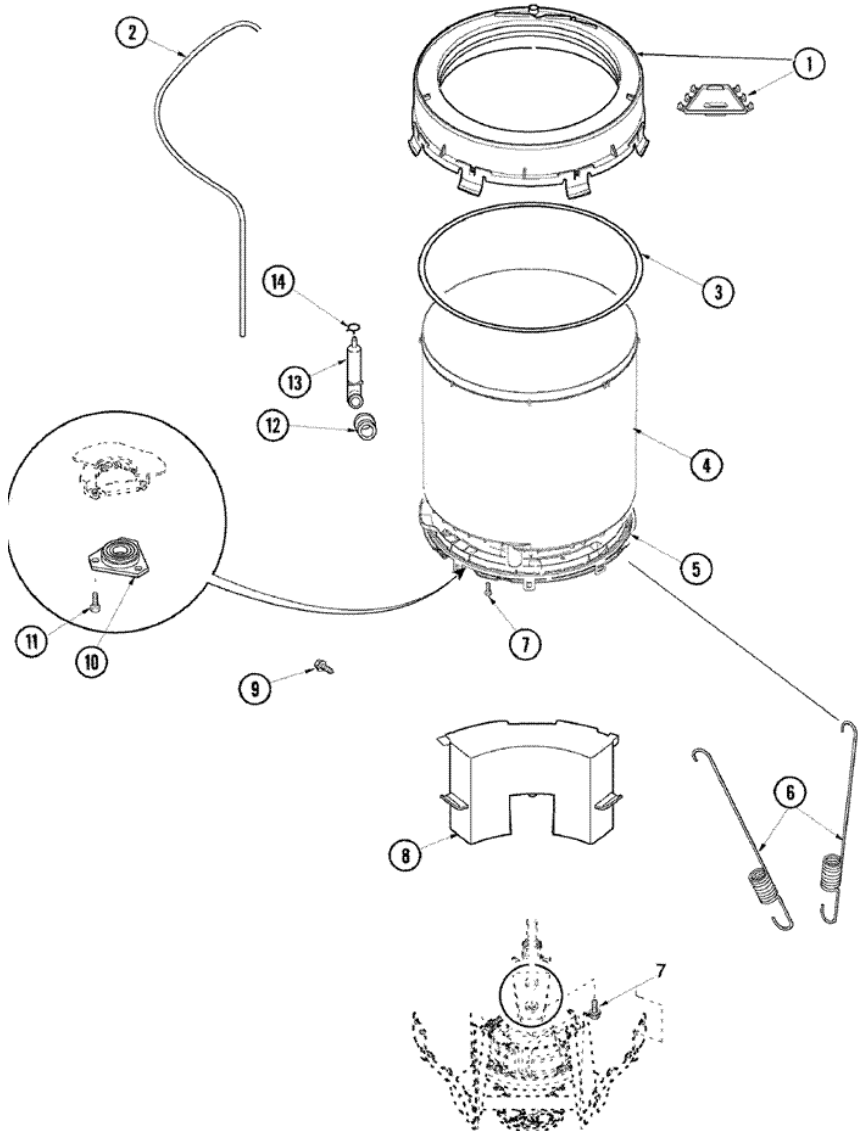

ALW880QAW MOTOR

ALW880QAW MOTOR

1	40112301	SHIELD, MOTOR (S/P)
2	40046701	SCREW, No.10X7/16 ID HX (S/P)
3	12002133	MOTOR, 3 SPD
4	40053701	POST, ISOLATOR (S/P)
5	40053801	MOUNT, MOTOR UPPER (S/P)
6	40067901	SCREW (S/P)
7	40015502R	BRACKET, MOTOR MOUNT
8	40054301	MOUNT, MOTOR LOWER (S/P)
9	40095101	LOCKNUT, 10-32 (S/P)
10	40061401	SPRING, IDLER LEVER
11	23748	RING, RETAINING (S/P)
12	27001028	IDLER LEVER ASSEMBLY
13	40063701	SCREW, 10-16X1.75 (S/P)
14	27001233	ASSEMBLY, PUMP COMPLETE
15	27001006	BELT, SPIN & AGITATOR
16	52549	WASHER, 501 ID X3/4 ODX (S/P)
17	27001225	NUT, JAM MID LOCK 1/4-20 (S/P)
17	40038901	SCREW, 1/4-20 (S/P)
17	40045001	IDLER PULLEY ASSEMBLY

Distribuidor Autorizado

SurteRápido.com

Venta de Refacciones
Electrodomesticas

ALW880QAW TINA RECUPERADORA

ALW880QAW TINA RECUPERADORA

1	27001195	COVER, OUTER TUB (S/P)
2	21001748	TUBING, PVC 28" (S/P)
3	40076601	GASKET, TUB COVER (S/P)
4	40111001P	TUB, PLASTIC OUTER (S/P)
5	40001102P	BOTTOM, OUTER TUB (S/P)
6	40045202	SPRING, TALL TUB
7	40064301	SCREW, 1/4-15X3/4 HEX (S/P)
8	40015901	ASSEMBLY COUNTER WEIGHT DESCONTINUADO
9	40070401	SCREW, 1/4-20X7/8 HEX (S/P)
10	40004201P	MAIN BEARING ASSEMBLY
11	40067901	SCREW (S/P)
12	40037801	GROMMET
13	40008501	ASSEMBLY, PRESSURE BULB
14	285655	CLAMP, HOSE (S/P)