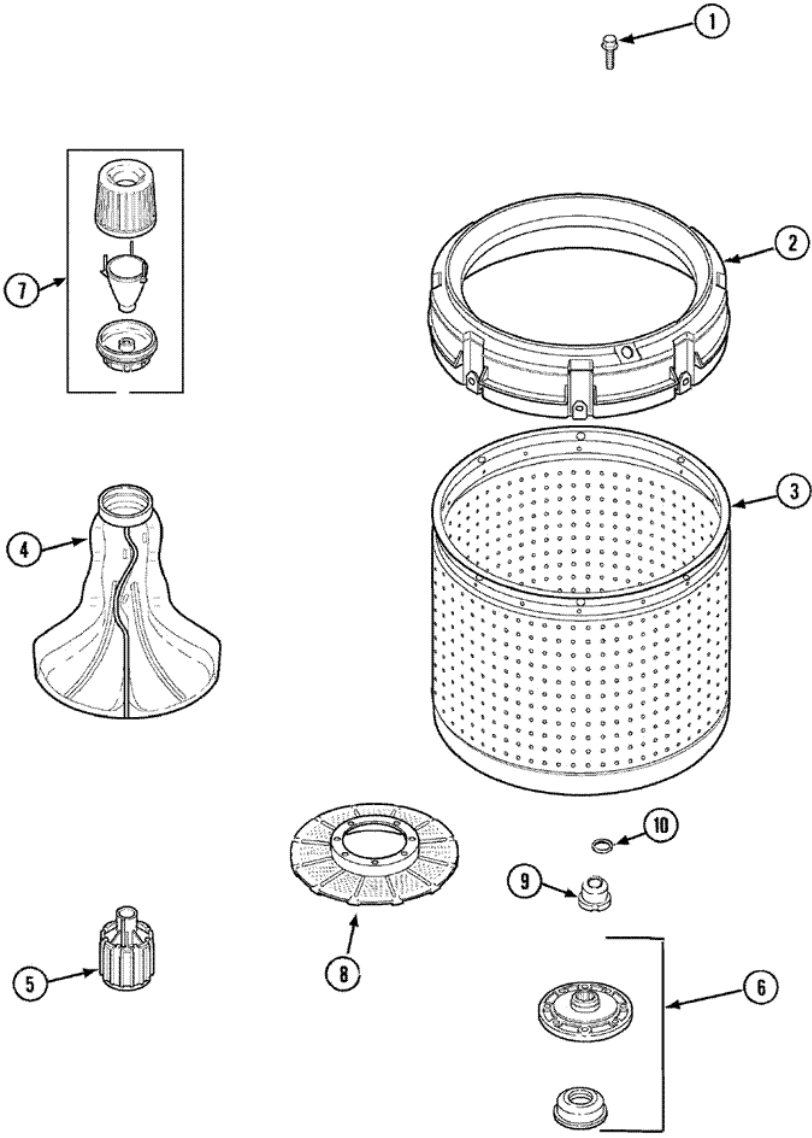

ALW880QAW TINA CENTRIFUGA

ALW880QAW TINA CENTRIFUGA

1	40063301	SCREW, 5/16-18X7/8 HX (S/P)
2	27001052	ASSEMBLY, BALANCE RING (S/P)
3	719P3	ASSEMBLY, WASH TUB (S/P)
4	40008001	FILTER, LINT (S/P)
5	40016101	SEAL, BELL DRIVE
6	R9900457	KIT, HUB AND SEAL
7	40016301	NUT, LOCK
8	40008301	INSERT, SPLINE
9	R9900189	KIT, DRIVE BELL AND SEAL
10	40065102	SCREW, SHOULDER 1/4 (S/P)
11	40002101W	ASSEMBLY, FABRIC SOFTNER (S/P)
12	40000501W	AGITATOR, FLEX VANE

ALW880QAW TINA CENTRIFUGA (SERIE 15)

**ALW880QAW TINA CENTRIFUGA
(SERIE 15)**

1	40063301	SCREW, 5/16-18X7/8 HX (S/P)
2	27001052	ASSEMBLY, BALANCE RING (S/P)
3	719P3	ASSEMBLY, WASH TUB (S/P)
4	40000501W	AGITATOR, FLEX VANE
5	Y2200109	BELL, DRIVE (S/P)
6	2204512	TRIPLE LIP SEAL/BEARING KIT
7	40002101W	ASSEMBLY, FABRIC SOFTNER
8	40008001	FILTER, LINT (S/P)
9	21001533	SEAL NUT ASSEMBLY
10	25-7941	``O`` RING DESCONTINUADO

Distribuidor Autorizado

SurteRápido.com

Venta de Refacciones
Electrodomesticas

ALW880QAW MANGUERA

ALW880QAW MANGUERA

1	27001184	HOSE, MIXING VALVE TO TUB (S/P)
2	503661	SCREW, 10-16X.44 UNS (S/P)
3	25-7867	CLAMP, HOSE (S/P)
4	22001900	PREVENTOR, BACKFLOW (S/P)
5	501086	SCREW, 8B-18X3/8 SLT (S/P)
6	R0131578	VALVE, MIXING E1 (S/P)
7	40098801	PLATE, MIXING VALUE (S/P)
8	20290	WASHER, 19/32 IDX1.031 (S/P)
9	21001466	HOSE, WATER INLET (HOT) (S/P)
10	22002960	WASHER, FILTER (S/P)
11	562P3	SIPHON KIT
12	22003814	SLEEVE, DRAIN HOSE (S/P)
13	40008101	ADAPTER, STANDPIPE (S/P)
14	8539404	STRAP, STANDPIPE BEAD (S/P)
15	40058501	RELIEF, STRAIN DRAIN (S/P)
16	36014	CLIP, RETAINER-HOSE (S/P)
17	27001024	CLAMP, HOSE (S/P)
18	40094201	HOSE, TUB TO PUMP (S/P)
19	40044901	STAND, HOSE (S/P)
20	40053901	HOSE, DRAIN