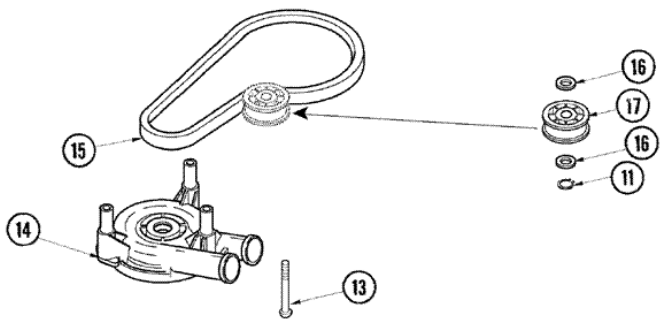

ALW880QAW MOTOR