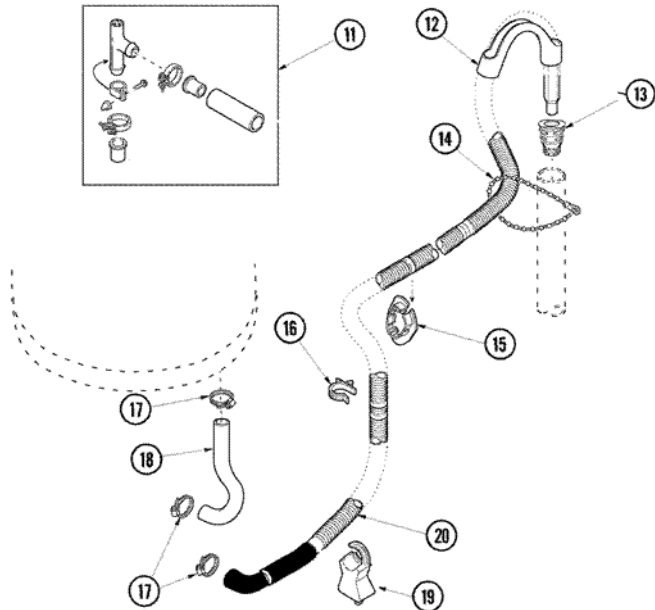

ALW880QAW TINA CENTRIFUGA

ALW880QAW TINA CENTRIFUGA

1	40063301	SCREW, 5/16-18X7/8 HX (S/P)
2	27001052	ASSEMBLY, BALANCE RING (S/P)
3	719P3	ASSEMBLY, WASH TUB (S/P)
4	40008001	FILTER, LINT (S/P)
5	40016101	SEAL, BELL DRIVE
6	R9900457	KIT, HUB AND SEAL
7	40016301	NUT, LOCK
8	40008301	INSERT, SPLINE
9	R9900189	KIT, DRIVE BELL AND SEAL
10	40065102	SCREW, SHOULDER 1/4 (S/P)
11	40002101W	ASSEMBLY, FABRIC SOFTNER (S/P)
12	40000501W	AGITATOR, FLEX VANE

ALW880QAW TINA CENTRIFUGA (SERIE 15)

**ALW880QAW TINA CENTRIFUGA
(SERIE 15)**

1	40063301	SCREW, 5/16-18X7/8 HX (S/P)
2	27001052	ASSEMBLY, BALANCE RING (S/P)
3	719P3	ASSEMBLY, WASH TUB (S/P)
4	40000501W	AGITATOR, FLEX VANE
5	Y2200109	BELL, DRIVE (S/P)
6	2204512	TRIPLE LIP SEAL/BEARING KIT
7	40002101W	ASSEMBLY, FABRIC SOFTNER
8	40008001	FILTER, LINT (S/P)
9	21001533	SEAL NUT ASSEMBLY
10	25-7941	``O`` RING DESCONTINUADO

Distribuidor Autorizado

SurteRápido.com

Venta de Refacciones
Electrodomesticas

ALW880QAW MANGUERA

ALW880QAW MANGUERA

1	27001184	HOSE, MIXING VALVE TO TUB (S/P)
2	503661	SCREW, 10-16X.44 UNS (S/P)
3	25-7867	CLAMP, HOSE (S/P)
4	22001900	PREVENTOR, BACKFLOW (S/P)
5	501086	SCREW, 8B-18X3/8 SLT (S/P)
6	R0131578	VALVE, MIXING E1 (S/P)
7	40098801	PLATE, MIXING VALUE (S/P)
8	20290	WASHER, 19/32 IDX1.031 (S/P)
9	21001466	HOSE, WATER INLET (HOT) (S/P)
10	22002960	WASHER, FILTER (S/P)
11	562P3	SIPHON KIT
12	22003814	SLEEVE, DRAIN HOSE (S/P)
13	40008101	ADAPTER, STANDPIPE (S/P)
14	8539404	STRAP, STANDPIPE BEAD (S/P)
15	40058501	RELIEF, STRAIN DRAIN (S/P)
16	36014	CLIP, RETAINER-HOSE (S/P)
17	27001024	CLAMP, HOSE (S/P)
18	40094201	HOSE, TUB TO PUMP (S/P)
19	40044901	STAND, HOSE (S/P)
20	40053901	HOSE, DRAIN