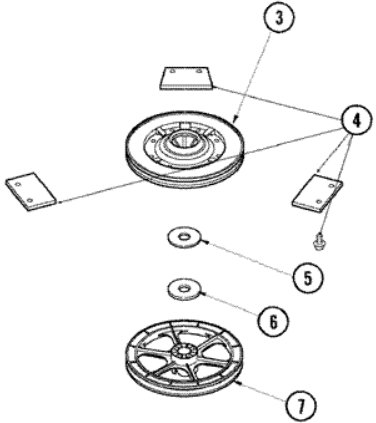

**ALW880QAW TINA RECUPERADORA
(SERIE 15)**

**ALW880QAW TINA RECUPERADORA
(SERIE 15)**

1	27001195	COVER, OUTER TUB (S/P)
2	21001748	TUBING, PVC 28" (S/P)
3	40076601	GASKET, TUB COVER (S/P)
4	40111001P	TUB, PLASTIC OUTER (S/P)
5	27001067	BOTTOM, OUTER TUB (S/P)
6	27001026	SPRING, TALL TUB (S/P)
7	40064301	SCREW, 1/4-15X3/4 HEX (S/P)
8	27001025	SPRING, COUNTERWEIGHT (S/P)
9	285655	CLAMP, HOSE (S/P)
10	40008501	ASSEMBLY, PRESSURE BULB
11	40037801	GROMMET

ALW880QAW CUBIERTA

ALW880QAW CUBIERTA

1	27001093	LID (WHT) (S/P)
2	40051401P	PANEL, HOME HOOD BACK (S/P)
3	501086	SCREW, 8B-18X3/8 SLT (S/P)
4	40038001	BUMPER (S/P)
5	40039201	SCREW, 6-32X.340 FLAT (S/P)
6	40008201	BUSHING, HINGE (S/P)
7	40094002	HINGE, LID LEFT STOP (S/P)
8	40094101	HINGE, LID RIGHT PASS (S/P)
9	40093901	DISPENSER, BLEACH (S/P)
10	40063901	CLIP, HOLD DOWN (S/P)
11	27001182	PANEL, TOP (WHT) (S/P)
12	40102101	CAP, HINGE (S/P)
13	503661	SCREW, 10-16X.44 UNS (S/P)
14	22001650	CLIP, SPRING
15	501086	SCREW, 8B-18X3/8 SLT (S/P)
16	27001095	SWITCH, SPST
17	40040701	SCREW, TAPPING No.6B-20 (S/P)
18	40009801	HOLDER, LID SWITCH
19	40009701	ARM, LID SWITCH

ALW880QAW TRANSMISION

ALW880QAW TRANSMISION

1	12002177	ASSEMBLY, TRANSMISSION (710) (S/P)
1	27001038	TRANSMISSION ASM (710 RPM) (S/P)
2	12002013	MILK STOOL (S/P)
3	R9900474	BRAKE ASSEMBLY (S/P)
4	R0000014	KIT, BRAKE PAD (S/P)
4	26594P	GREASE, SILICONE – 2OZ TUBE (S/P)
5	40065701	WASHER, 2 ODX.63 ID
6	40063201	WASHER, FLAT
7	40047102	PULLEY, SPIN/AGIT (710 RPM)
8	40041501	WASHER
9	40063401	SCREW, 1/4-20X5/8 HEX
10	40047402	HELIX, PLASTIC
11	207843	SEAL, TRANSMISSION HOUSING(LIP)