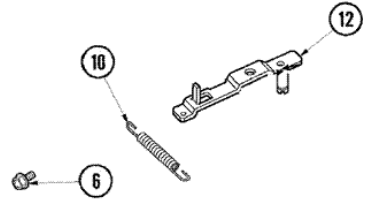

Distribuidor Autorizado

SurteRápido.com

Venta de Refacciones
Electrodomesticas

ALW880QAW MANGUERA

ALW880QAW MANGUERA

1	27001184	HOSE, MIXING VALVE TO TUB (S/P)
2	503661	SCREW, 10-16X.44 UNS (S/P)
3	25-7867	CLAMP, HOSE (S/P)
4	22001900	PREVENTOR, BACKFLOW (S/P)
5	501086	SCREW, 8B-18X3/8 SLT (S/P)
6	R0131578	VALVE, MIXING E1 (S/P)
7	40098801	PLATE, MIXING VALUE (S/P)
8	20290	WASHER, 19/32 IDX1.031 (S/P)
9	21001466	HOSE, WATER INLET (HOT) (S/P)
10	22002960	WASHER, FILTER (S/P)
11	562P3	SIPHON KIT
12	22003814	SLEEVE, DRAIN HOSE (S/P)
13	40008101	ADAPTER, STANDPIPE (S/P)
14	8539404	STRAP, STANDPIPE BEAD (S/P)
15	40058501	RELIEF, STRAIN DRAIN (S/P)
16	36014	CLIP, RETAINER-HOSE (S/P)
17	27001024	CLAMP, HOSE (S/P)
18	40094201	HOSE, TUB TO PUMP (S/P)
19	40044901	STAND, HOSE (S/P)
20	40053901	HOSE, DRAIN

ALW880QAW MOTOR

ALW880QAW MOTOR

1	40112301	SHIELD, MOTOR (S/P)
2	40046701	SCREW, No.10X7/16 ID HX (S/P)
3	12002133	MOTOR, 3 SPD
4	40053701	POST, ISOLATOR (S/P)
5	40053801	MOUNT, MOTOR UPPER (S/P)
6	40067901	SCREW (S/P)
7	40015502R	BRACKET, MOTOR MOUNT
8	40054301	MOUNT, MOTOR LOWER (S/P)
9	40095101	LOCKNUT, 10-32 (S/P)
10	40061401	SPRING, IDLER LEVER
11	23748	RING, RETAINING (S/P)
12	27001028	IDLER LEVER ASSEMBLY
13	40063701	SCREW, 10-16X1.75 (S/P)
14	27001233	ASSEMBLY, PUMP COMPLETE
15	27001006	BELT, SPIN & AGITATOR
16	52549	WASHER, 501 ID X3/4 ODX (S/P)
17	27001225	NUT, JAM MID LOCK 1/4-20 (S/P)
17	40038901	SCREW, 1/4-20 (S/P)
17	40045001	IDLER PULLEY ASSEMBLY