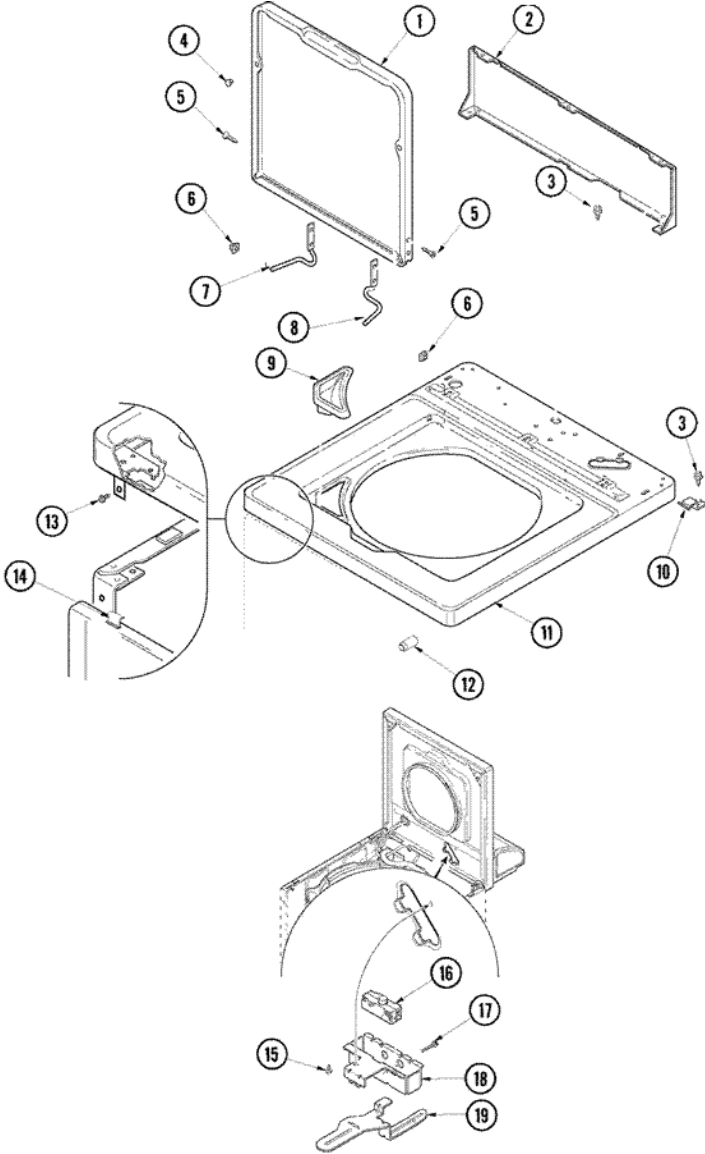

Distribuidor Autorizado

SurteRápido.com

Venta de Refacciones
Electrodomesticas

ALW880QAW TINA RECUPERADORA (SERIE 12)

**ALW880QAW TINA RECUPERADORA
(SERIE 12)**

1	27001195	COVER, OUTER TUB (S/P)
2	21001748	TUBING, PVC 28" (S/P)
3	40076601	GASKET, TUB COVER (S/P)
4	40111001P	TUB, PLASTIC OUTER (S/P)
5	40001102P	BOTTOM, OUTER TUB (S/P)
6	27001026	SPRING, TALL TUB (S/P)
7	40064301	SCREW, 1/4-15X3/4 HEX (S/P)
8	27001025	SPRING, COUNTERWEIGHT (S/P)
9	40004201P	MAIN BEARING ASSEMBLY
10	40067901	SCREW (S/P)
11	40037801	GROMMET
12	40008501	ASSEMBLY, PRESSURE BULB
13	285655	CLAMP, HOSE (S/P)

**ALW880QAW TINA RECUPERADORA
(SERIE 15)**

**ALW880QAW TINA RECUPERADORA
(SERIE 15)**

1	27001195	COVER, OUTER TUB (S/P)
2	21001748	TUBING, PVC 28" (S/P)
3	40076601	GASKET, TUB COVER (S/P)
4	40111001P	TUB, PLASTIC OUTER (S/P)
5	27001067	BOTTOM, OUTER TUB (S/P)
6	27001026	SPRING, TALL TUB (S/P)
7	40064301	SCREW, 1/4-15X3/4 HEX (S/P)
8	27001025	SPRING, COUNTERWEIGHT (S/P)
9	285655	CLAMP, HOSE (S/P)
10	40008501	ASSEMBLY, PRESSURE BULB
11	40037801	GROMMET

ALW880QAW CUBIERTA

ALW880QAW CUBIERTA

1	27001093	LID (WHT) (S/P)
2	40051401P	PANEL, HOME HOOD BACK (S/P)
3	501086	SCREW, 8B-18X3/8 SLT (S/P)
4	40038001	BUMPER (S/P)
5	40039201	SCREW, 6-32X.340 FLAT (S/P)
6	40008201	BUSHING, HINGE (S/P)
7	40094002	HINGE, LID LEFT STOP (S/P)
8	40094101	HINGE, LID RIGHT PASS (S/P)
9	40093901	DISPENSER, BLEACH (S/P)
10	40063901	CLIP, HOLD DOWN (S/P)
11	27001182	PANEL, TOP (WHT) (S/P)
12	40102101	CAP, HINGE (S/P)
13	503661	SCREW, 10-16X.44 UNS (S/P)
14	22001650	CLIP, SPRING
15	501086	SCREW, 8B-18X3/8 SLT (S/P)
16	27001095	SWITCH, SPST
17	40040701	SCREW, TAPPING No.6B-20 (S/P)
18	40009801	HOLDER, LID SWITCH
19	40009701	ARM, LID SWITCH