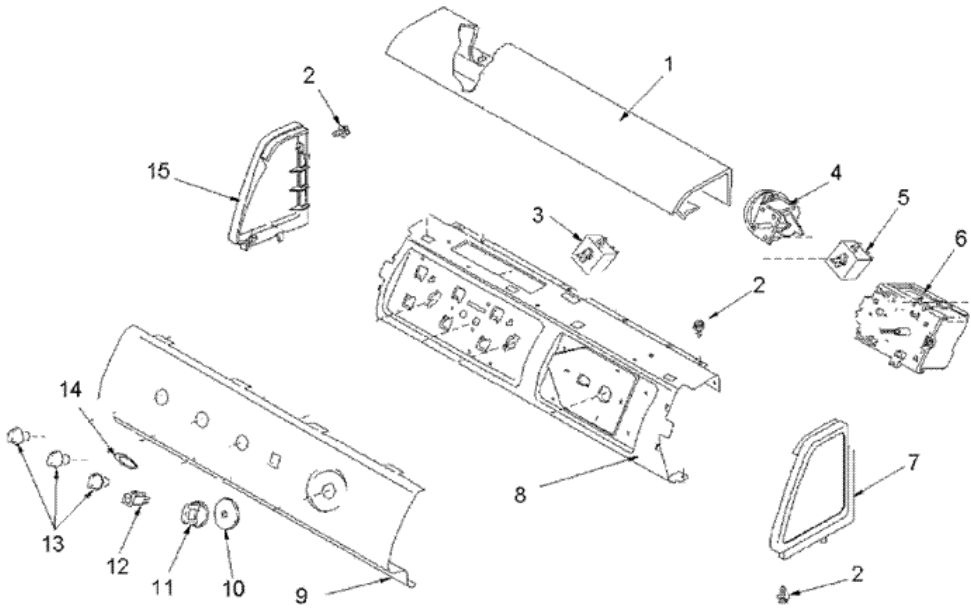

ALW880QAW GABINETE

ALW880QAW GABINETE

1	32671	SCREW, TAPPING (S/P)
2	505187	LOCATOR, PANEL (S/P)
3	500003	HINGE, TOP (S/P)
4	40064801	SCREW, 10B-16X1/4 (S/P)
5	27001142	CORD, POWER (S/P)
5	37001284	CABINET, WASHER (WHT) (S/P)
6	40038201	SCREW, 12BX1/2No.10 HX (S/P)
7	501086	SCREW, 8B-18X3/8 SLT (S/P)
7	40034202	CLIP, SPRING (BOTTOM) (S/P)
7	22001650	CLIP, SPRING
8	Y56128	PAD, BUMPER (S/P)
9	40031501	BRACKET, SELF LEVELING (S/P)
10	40037401	RING, FRICTION
11	27001226	ASSY, BASE & LEVEL DOME (S/P)
12	40039001	LEG, LEVELING
13	40038101	NUT, LEG (S/P)
14	40016001	FOOT, RUBBER
15	40034101	SCREW, No.12BX1/2 (S/P)
16	40045301WP	PANEL, ACCESS (WHT) (S/P)
17	40083101	TAPE, FOAM (S/P)
18	40035401WP	PANEL, FRONT (WHT) (S/P)

ALW880QAW TABLERO

ALW880QAW TABLERO

1	503674W	COVER, TOP (WHT) (S/P)
2	501086	SCREW, 8B-18X3/8 SLT (S/P)
3	40074101	SWITCH, TEMP SEL-4 POS (S/P)
4	40055101	SWITCH, PRESSURE
5	40039501	SWITCH, SPEED
6	R0131010	TIMER (S/P)
7	40012701W	ENDCAP (RT-WHT) DESCONTINUADO
7	40012702W	ENDCAP (LT-WHT) (S/P)
8	40039601	SUPPORT, CONTROL PANEL (S/P)
9	40072802W	PANEL, GRAPHIC(WHITE) (S/P)
10	27001134	DIAL, TIMER KNOB (WHT) (S/P)
11	40014001W	ASSY, TIMER KNOB (WHT) (S/P)
12	38424W	SWITCH, ROCKER (WHT) (S/P)
13	40013401W	ASSY, SELECTOR KNOB (WHT) (S/P)
14	40083301	MEDALLION (S/P)
15	27001142	CORD, POWER (S/P)

ALW880QAW TINA CENTRIFUGA

ALW880QAW TINA CENTRIFUGA

1	40063301	SCREW, 5/16-18X7/8 HX (S/P)
2	27001052	ASSEMBLY, BALANCE RING (S/P)
3	719P3	ASSEMBLY, WASH TUB (S/P)
4	40008001	FILTER, LINT (S/P)
5	40016101	SEAL, BELL DRIVE
6	R9900457	KIT, HUB AND SEAL
7	40016301	NUT, LOCK
8	40008301	INSERT, SPLINE
9	R9900189	KIT, DRIVE BELL AND SEAL
10	40065102	SCREW, SHOULDER 1/4 (S/P)
11	40002101W	ASSEMBLY, FABRIC SOFTNER (S/P)
12	40000501W	AGITATOR, FLEX VANE