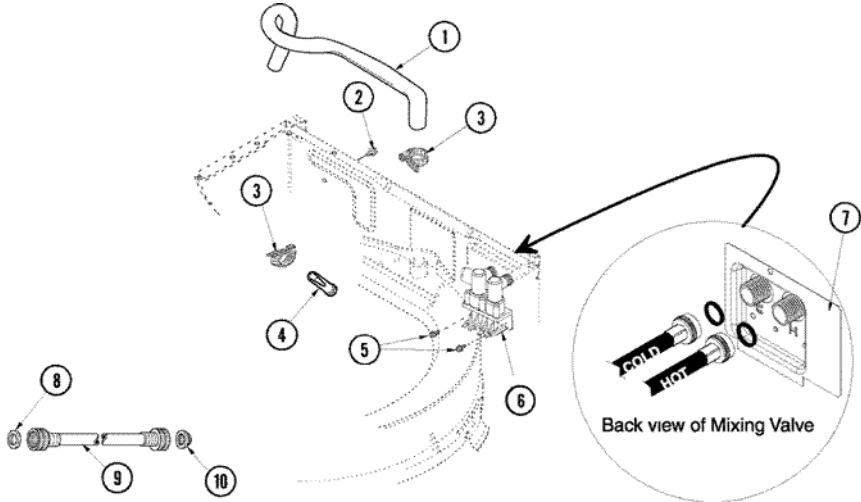

ALW880QAW TINA CENTRIFUGA

ALW880QAW TINA CENTRIFUGA

1	40063301	SCREW, 5/16-18X7/8 HX (S/P)
2	27001052	ASSEMBLY, BALANCE RING (S/P)
3	719P3	ASSEMBLY, WASH TUB (S/P)
4	40008001	FILTER, LINT (S/P)
5	40016101	SEAL, BELL DRIVE
6	R9900457	KIT, HUB AND SEAL
7	40016301	NUT, LOCK
8	40008301	INSERT, SPLINE
9	R9900189	KIT, DRIVE BELL AND SEAL
10	40065102	SCREW, SHOULDER 1/4 (S/P)
11	40002101W	ASSEMBLY, FABRIC SOFTNER (S/P)
12	40000501W	AGITATOR, FLEX VANE

ALW880QAW TINA CENTRIFUGA (SERIE 15)

**ALW880QAW TINA CENTRIFUGA
(SERIE 15)**

1	40063301	SCREW, 5/16-18X7/8 HX (S/P)
2	27001052	ASSEMBLY, BALANCE RING (S/P)
3	719P3	ASSEMBLY, WASH TUB (S/P)
4	40000501W	AGITATOR, FLEX VANE
5	Y2200109	BELL, DRIVE (S/P)
6	2204512	TRIPLE LIP SEAL/BEARING KIT
7	40002101W	ASSEMBLY, FABRIC SOFTNER
8	40008001	FILTER, LINT (S/P)
9	21001533	SEAL NUT ASSEMBLY
10	25-7941	``O`` RING DESCONTINUADO

Distribuidor Autorizado

SurteRápido.com

Venta de Refacciones
Electrodomesticas

ALW880QAW MANGUERA

ALW880QAW MANGUERA

1	27001184	HOSE, MIXING VALVE TO TUB (S/P)
2	503661	SCREW, 10-16X.44 UNS (S/P)
3	25-7867	CLAMP, HOSE (S/P)
4	22001900	PREVENTOR, BACKFLOW (S/P)
5	501086	SCREW, 8B-18X3/8 SLT (S/P)
6	R0131578	VALVE, MIXING E1 (S/P)
7	40098801	PLATE, MIXING VALUE (S/P)
8	20290	WASHER, 19/32 IDX1.031 (S/P)
9	21001466	HOSE, WATER INLET (HOT) (S/P)
10	22002960	WASHER, FILTER (S/P)
11	562P3	SIPHON KIT
12	22003814	SLEEVE, DRAIN HOSE (S/P)
13	40008101	ADAPTER, STANDPIPE (S/P)
14	8539404	STRAP, STANDPIPE BEAD (S/P)
15	40058501	RELIEF, STRAIN DRAIN (S/P)
16	36014	CLIP, RETAINER-HOSE (S/P)
17	27001024	CLAMP, HOSE (S/P)
18	40094201	HOSE, TUB TO PUMP (S/P)
19	40044901	STAND, HOSE (S/P)
20	40053901	HOSE, DRAIN