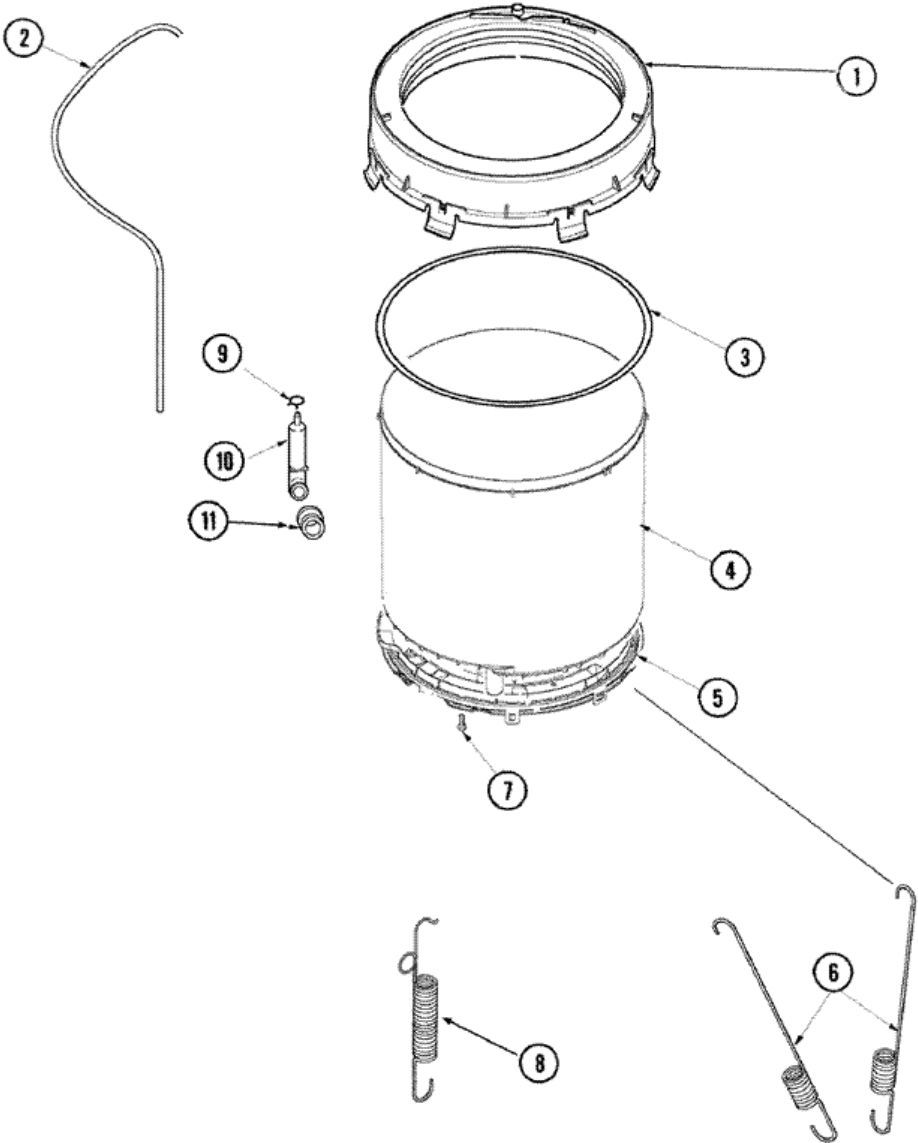

Distribuidor Autorizado

SurteRápido.com

Venta de Refacciones
Electrodomesticas

ALW880QAW TINA RECUPERADORA

ALW880QAW TINA RECUPERADORA

1	27001195	COVER, OUTER TUB (S/P)
2	21001748	TUBING, PVC 28" (S/P)
3	40076601	GASKET, TUB COVER (S/P)
4	40111001P	TUB, PLASTIC OUTER (S/P)
5	40001102P	BOTTOM, OUTER TUB (S/P)
6	40045202	SPRING, TALL TUB
7	40064301	SCREW, 1/4-15X3/4 HEX (S/P)
8	40015901	ASSEMBLY COUNTER WEIGHT DESCONTINUADO
9	40070401	SCREW, 1/4-20X7/8 HEX (S/P)
10	40004201P	MAIN BEARING ASSEMBLY
11	40067901	SCREW (S/P)
12	40037801	GROMMET
13	40008501	ASSEMBLY, PRESSURE BULB
14	285655	CLAMP, HOSE (S/P)

Distribuidor Autorizado

SurteRápido.com

Venta de Refacciones
Electrodomesticas

ALW880QAW TINA RECUPERADORA (SERIE 12)

**ALW880QAW TINA RECUPERADORA
(SERIE 12)**

1	27001195	COVER, OUTER TUB (S/P)
2	21001748	TUBING, PVC 28" (S/P)
3	40076601	GASKET, TUB COVER (S/P)
4	40111001P	TUB, PLASTIC OUTER (S/P)
5	40001102P	BOTTOM, OUTER TUB (S/P)
6	27001026	SPRING, TALL TUB (S/P)
7	40064301	SCREW, 1/4-15X3/4 HEX (S/P)
8	27001025	SPRING, COUNTERWEIGHT (S/P)
9	40004201P	MAIN BEARING ASSEMBLY
10	40067901	SCREW (S/P)
11	40037801	GROMMET
12	40008501	ASSEMBLY, PRESSURE BULB
13	285655	CLAMP, HOSE (S/P)

**ALW880QAW TINA RECUPERADORA
(SERIE 15)**

**ALW880QAW TINA RECUPERADORA
(SERIE 15)**

1	27001195	COVER, OUTER TUB (S/P)
2	21001748	TUBING, PVC 28" (S/P)
3	40076601	GASKET, TUB COVER (S/P)
4	40111001P	TUB, PLASTIC OUTER (S/P)
5	27001067	BOTTOM, OUTER TUB (S/P)
6	27001026	SPRING, TALL TUB (S/P)
7	40064301	SCREW, 1/4-15X3/4 HEX (S/P)
8	27001025	SPRING, COUNTERWEIGHT (S/P)
9	285655	CLAMP, HOSE (S/P)
10	40008501	ASSEMBLY, PRESSURE BULB
11	40037801	GROMMET