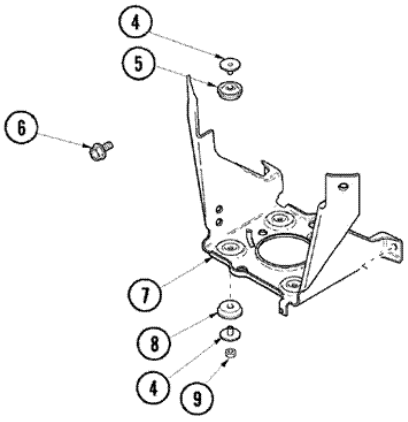

Distribuidor Autorizado

SurteRápido.com

Venta de Refacciones
Electrodomesticas

ALW880QAW MANGUERA

ALW880QAW MANGUERA

1	27001184	HOSE, MIXING VALVE TO TUB (S/P)
2	503661	SCREW, 10-16X.44 UNS (S/P)
3	25-7867	CLAMP, HOSE (S/P)
4	22001900	PREVENTOR, BACKFLOW (S/P)
5	501086	SCREW, 8B-18X3/8 SLT (S/P)
6	R0131578	VALVE, MIXING E1 (S/P)
7	40098801	PLATE, MIXING VALUE (S/P)
8	20290	WASHER, 19/32 IDX1.031 (S/P)
9	21001466	HOSE, WATER INLET (HOT) (S/P)
10	22002960	WASHER, FILTER (S/P)
11	562P3	SIPHON KIT
12	22003814	SLEEVE, DRAIN HOSE (S/P)
13	40008101	ADAPTER, STANDPIPE (S/P)
14	8539404	STRAP, STANDPIPE BEAD (S/P)
15	40058501	RELIEF, STRAIN DRAIN (S/P)
16	36014	CLIP, RETAINER-HOSE (S/P)
17	27001024	CLAMP, HOSE (S/P)
18	40094201	HOSE, TUB TO PUMP (S/P)
19	40044901	STAND, HOSE (S/P)
20	40053901	HOSE, DRAIN

ALW880QAW MOTOR

ALW880QAW MOTOR

1	40112301	SHIELD, MOTOR (S/P)
2	40046701	SCREW, No.10X7/16 ID HX (S/P)
3	12002133	MOTOR, 3 SPD
4	40053701	POST, ISOLATOR (S/P)
5	40053801	MOUNT, MOTOR UPPER (S/P)
6	40067901	SCREW (S/P)
7	40015502R	BRACKET, MOTOR MOUNT
8	40054301	MOUNT, MOTOR LOWER (S/P)
9	40095101	LOCKNUT, 10-32 (S/P)
10	40061401	SPRING, IDLER LEVER
11	23748	RING, RETAINING (S/P)
12	27001028	IDLER LEVER ASSEMBLY
13	40063701	SCREW, 10-16X1.75 (S/P)
14	27001233	ASSEMBLY, PUMP COMPLETE
15	27001006	BELT, SPIN & AGITATOR
16	52549	WASHER, 501 ID X3/4 ODX (S/P)
17	27001225	NUT, JAM MID LOCK 1/4-20 (S/P)
17	40038901	SCREW, 1/4-20 (S/P)
17	40045001	IDLER PULLEY ASSEMBLY