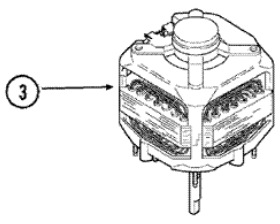

ALW880QAW MOTOR