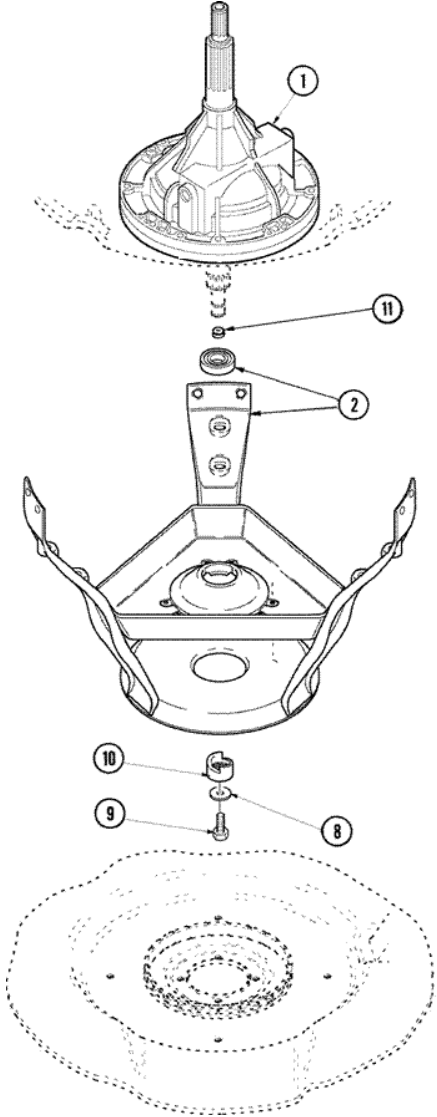

**ALW880QAW TINA RECUPERADORA
(SERIE 15)**

**ALW880QAW TINA RECUPERADORA
(SERIE 15)**

1	27001195	COVER, OUTER TUB (S/P)
2	21001748	TUBING, PVC 28" (S/P)
3	40076601	GASKET, TUB COVER (S/P)
4	40111001P	TUB, PLASTIC OUTER (S/P)
5	27001067	BOTTOM, OUTER TUB (S/P)
6	27001026	SPRING, TALL TUB (S/P)
7	40064301	SCREW, 1/4-15X3/4 HEX (S/P)
8	27001025	SPRING, COUNTERWEIGHT (S/P)
9	285655	CLAMP, HOSE (S/P)
10	40008501	ASSEMBLY, PRESSURE BULB
11	40037801	GROMMET

ALW880QAW CUBIERTA

ALW880QAW CUBIERTA

1	27001093	LID (WHT) (S/P)
2	40051401P	PANEL, HOME HOOD BACK (S/P)
3	501086	SCREW, 8B-18X3/8 SLT (S/P)
4	40038001	BUMPER (S/P)
5	40039201	SCREW, 6-32X.340 FLAT (S/P)
6	40008201	BUSHING, HINGE (S/P)
7	40094002	HINGE, LID LEFT STOP (S/P)
8	40094101	HINGE, LID RIGHT PASS (S/P)
9	40093901	DISPENSER, BLEACH (S/P)
10	40063901	CLIP, HOLD DOWN (S/P)
11	27001182	PANEL, TOP (WHT) (S/P)
12	40102101	CAP, HINGE (S/P)
13	503661	SCREW, 10-16X.44 UNS (S/P)
14	22001650	CLIP, SPRING
15	501086	SCREW, 8B-18X3/8 SLT (S/P)
16	27001095	SWITCH, SPST
17	40040701	SCREW, TAPPING No.6B-20 (S/P)
18	40009801	HOLDER, LID SWITCH
19	40009701	ARM, LID SWITCH

ALW880QAW TRANSMISION

ALW880QAW TRANSMISION

1	12002177	ASSEMBLY, TRANSMISSION (710) (S/P)
1	27001038	TRANSMISSION ASM (710 RPM) (S/P)
2	12002013	MILK STOOL (S/P)
3	R9900474	BRAKE ASSEMBLY (S/P)
4	R0000014	KIT, BRAKE PAD (S/P)
4	26594P	GREASE, SILICONE – 2OZ TUBE (S/P)
5	40065701	WASHER, 2 ODX.63 ID
6	40063201	WASHER, FLAT
7	40047102	PULLEY, SPIN/AGIT (710 RPM)
8	40041501	WASHER
9	40063401	SCREW, 1/4-20X5/8 HEX
10	40047402	HELIX, PLASTIC
11	207843	SEAL, TRANSMISSION HOUSING(LIP)