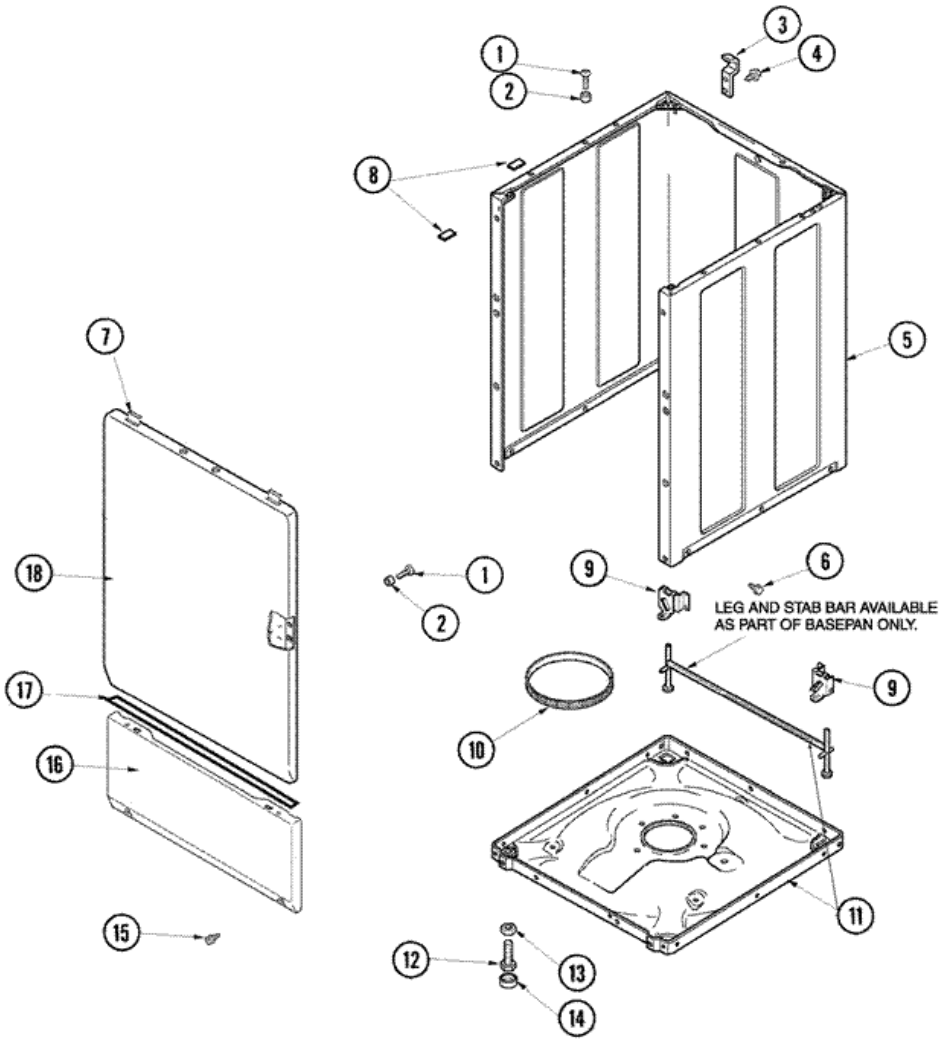

ALW880QAW GABINETE

ALW880QAW GABINETE

1	32671	SCREW, TAPPING (S/P)
2	505187	LOCATOR, PANEL (S/P)
3	500003	HINGE, TOP (S/P)
4	40064801	SCREW, 10B-16X1/4 (S/P)
5	27001142	CORD, POWER (S/P)
5	37001284	CABINET, WASHER (WHT) (S/P)
6	40038201	SCREW, 12BX1/2No.10 HX (S/P)
7	501086	SCREW, 8B-18X3/8 SLT (S/P)
7	40034202	CLIP, SPRING (BOTTOM) (S/P)
7	22001650	CLIP, SPRING
8	Y56128	PAD, BUMPER (S/P)
9	40031501	BRACKET, SELF LEVELING (S/P)
10	40037401	RING, FRICTION
11	27001226	ASSY, BASE & LEVEL DOME (S/P)
12	40039001	LEG, LEVELING
13	40038101	NUT, LEG (S/P)
14	40016001	FOOT, RUBBER
15	40034101	SCREW, No.12BX1/2 (S/P)
16	40045301WP	PANEL, ACCESS (WHT) (S/P)
17	40083101	TAPE, FOAM (S/P)
18	40035401WP	PANEL, FRONT (WHT) (S/P)

ALW880QAW TABLERO

ALW880QAW TABLERO

1	503674W	COVER, TOP (WHT) (S/P)
2	501086	SCREW, 8B-18X3/8 SLT (S/P)
3	40074101	SWITCH, TEMP SEL-4 POS (S/P)
4	40055101	SWITCH, PRESSURE
5	40039501	SWITCH, SPEED
6	R0131010	TIMER (S/P)
7	40012701W	ENDCAP (RT-WHT) DESCONTINUADO
7	40012702W	ENDCAP (LT-WHT) (S/P)
8	40039601	SUPPORT, CONTROL PANEL (S/P)
9	40072802W	PANEL, GRAPHIC(WHITE) (S/P)
10	27001134	DIAL, TIMER KNOB (WHT) (S/P)
11	40014001W	ASSY, TIMER KNOB (WHT) (S/P)
12	38424W	SWITCH, ROCKER (WHT) (S/P)
13	40013401W	ASSY, SELECTOR KNOB (WHT) (S/P)
14	40083301	MEDALLION (S/P)
15	27001142	CORD, POWER (S/P)

ALW880QAW TINA CENTRIFUGA

ALW880QAW TINA CENTRIFUGA

1	40063301	SCREW, 5/16-18X7/8 HX (S/P)
2	27001052	ASSEMBLY, BALANCE RING (S/P)
3	719P3	ASSEMBLY, WASH TUB (S/P)
4	40008001	FILTER, LINT (S/P)
5	40016101	SEAL, BELL DRIVE
6	R9900457	KIT, HUB AND SEAL
7	40016301	NUT, LOCK
8	40008301	INSERT, SPLINE
9	R9900189	KIT, DRIVE BELL AND SEAL
10	40065102	SCREW, SHOULDER 1/4 (S/P)
11	40002101W	ASSEMBLY, FABRIC SOFTNER (S/P)
12	40000501W	AGITATOR, FLEX VANE