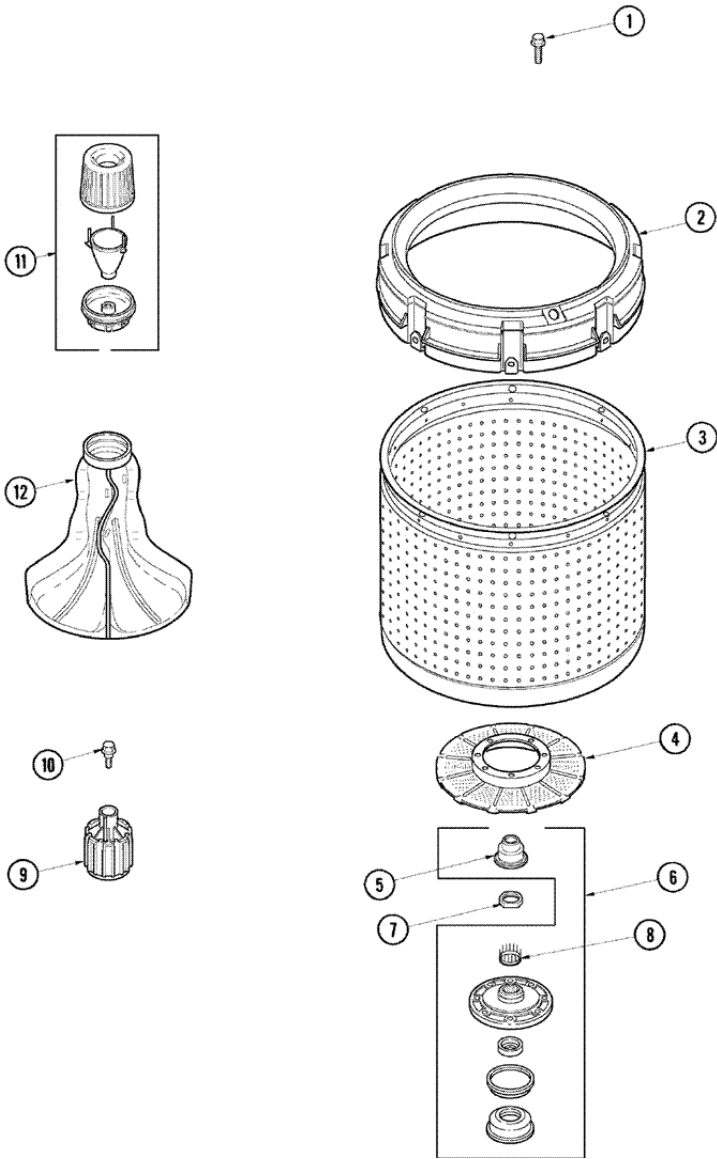

ALW880QAW GABINETE

ALW880QAW GABINETE

1	32671	SCREW, TAPPING (S/P)
2	505187	LOCATOR, PANEL (S/P)
3	500003	HINGE, TOP (S/P)
4	40064801	SCREW, 10B-16X1/4 (S/P)
5	27001142	CORD, POWER (S/P)
5	37001284	CABINET, WASHER (WHT) (S/P)
6	40038201	SCREW, 12BX1/2No.10 HX (S/P)
7	501086	SCREW, 8B-18X3/8 SLT (S/P)
7	40034202	CLIP, SPRING (BOTTOM) (S/P)
7	22001650	CLIP, SPRING
8	Y56128	PAD, BUMPER (S/P)
9	40031501	BRACKET, SELF LEVELING (S/P)
10	40037401	RING, FRICTION
11	27001226	ASSY, BASE & LEVEL DOME (S/P)
12	40039001	LEG, LEVELING
13	40038101	NUT, LEG (S/P)
14	40016001	FOOT, RUBBER
15	40034101	SCREW, No.12BX1/2 (S/P)
16	40045301WP	PANEL, ACCESS (WHT) (S/P)
17	40083101	TAPE, FOAM (S/P)
18	40035401WP	PANEL, FRONT (WHT) (S/P)

ALW880QAW TABLERO

ALW880QAW TABLERO

1	503674W	COVER, TOP (WHT) (S/P)
2	501086	SCREW, 8B-18X3/8 SLT (S/P)
3	40074101	SWITCH, TEMP SEL-4 POS (S/P)
4	40055101	SWITCH, PRESSURE
5	40039501	SWITCH, SPEED
6	R0131010	TIMER (S/P)
7	40012701W	ENDCAP (RT-WHT) DESCONTINUADO
7	40012702W	ENDCAP (LT-WHT) (S/P)
8	40039601	SUPPORT, CONTROL PANEL (S/P)
9	40072802W	PANEL, GRAPHIC(WHITE) (S/P)
10	27001134	DIAL, TIMER KNOB (WHT) (S/P)
11	40014001W	ASSY, TIMER KNOB (WHT) (S/P)
12	38424W	SWITCH, ROCKER (WHT) (S/P)
13	40013401W	ASSY, SELECTOR KNOB (WHT) (S/P)
14	40083301	MEDALLION (S/P)
15	27001142	CORD, POWER (S/P)

ALW880QAW TINA CENTRIFUGA

ALW880QAW TINA CENTRIFUGA

1	40063301	SCREW, 5/16-18X7/8 HX (S/P)
2	27001052	ASSEMBLY, BALANCE RING (S/P)
3	719P3	ASSEMBLY, WASH TUB (S/P)
4	40008001	FILTER, LINT (S/P)
5	40016101	SEAL, BELL DRIVE
6	R9900457	KIT, HUB AND SEAL
7	40016301	NUT, LOCK
8	40008301	INSERT, SPLINE
9	R9900189	KIT, DRIVE BELL AND SEAL
10	40065102	SCREW, SHOULDER 1/4 (S/P)
11	40002101W	ASSEMBLY, FABRIC SOFTNER (S/P)
12	40000501W	AGITATOR, FLEX VANE