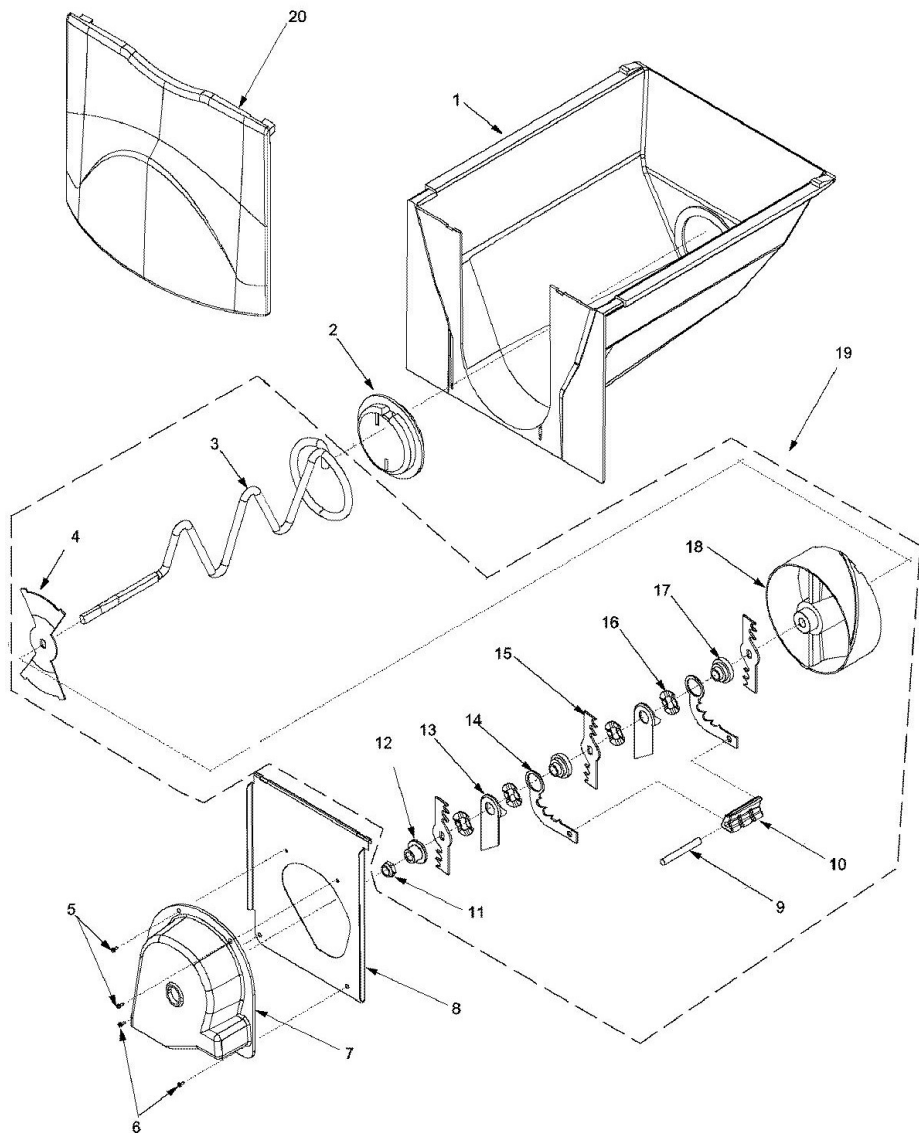

Distribuidor Autorizado

SurteRápido.com

Venta de Refacciones
Electrodomesticas

Refrigerador Amana ARSE66ZBS

Distribuidor Autorizado

SurteRápido.com

Venta de Refacciones
Electrodomesticas

Refrigerador Amana ARSE66ZBS

No. Ilus.	DESCRIPCIÓN	No. de Parte
1	BUCKET, ICE CRUSH	12517801
2	CAP, HELIX END	D7749401
3	AGITATOR, ICE	10114401
4	BAR, CRSH ICE BUCKET	10113801
5	SCREW, TF	M0231704
6	SCREW, SM	M0238642
7	COVER, BLADE	67002271
8	FRONT, ICE CRUSHER	10115001
9	PIN, ROLL	M1200108
10	ANCHOR, BLADE	10114101
11	NUT, LOCKING	M0223101
12	SPACER, COVER	10113901
13	DAMPER, ICE	10275201
14	BLADE, STATIC	10114601
15	BLADE, ROTATING	10114501
16	WASHER, WAVED	10275101
17	WASHER STEPPED	10114301
18	WHEEL, CRSH ICE	67002052
19	CRUSHED ICE AGITATOR ASSY	R0156803
20	FRONT, ICE BUCKET	12571604