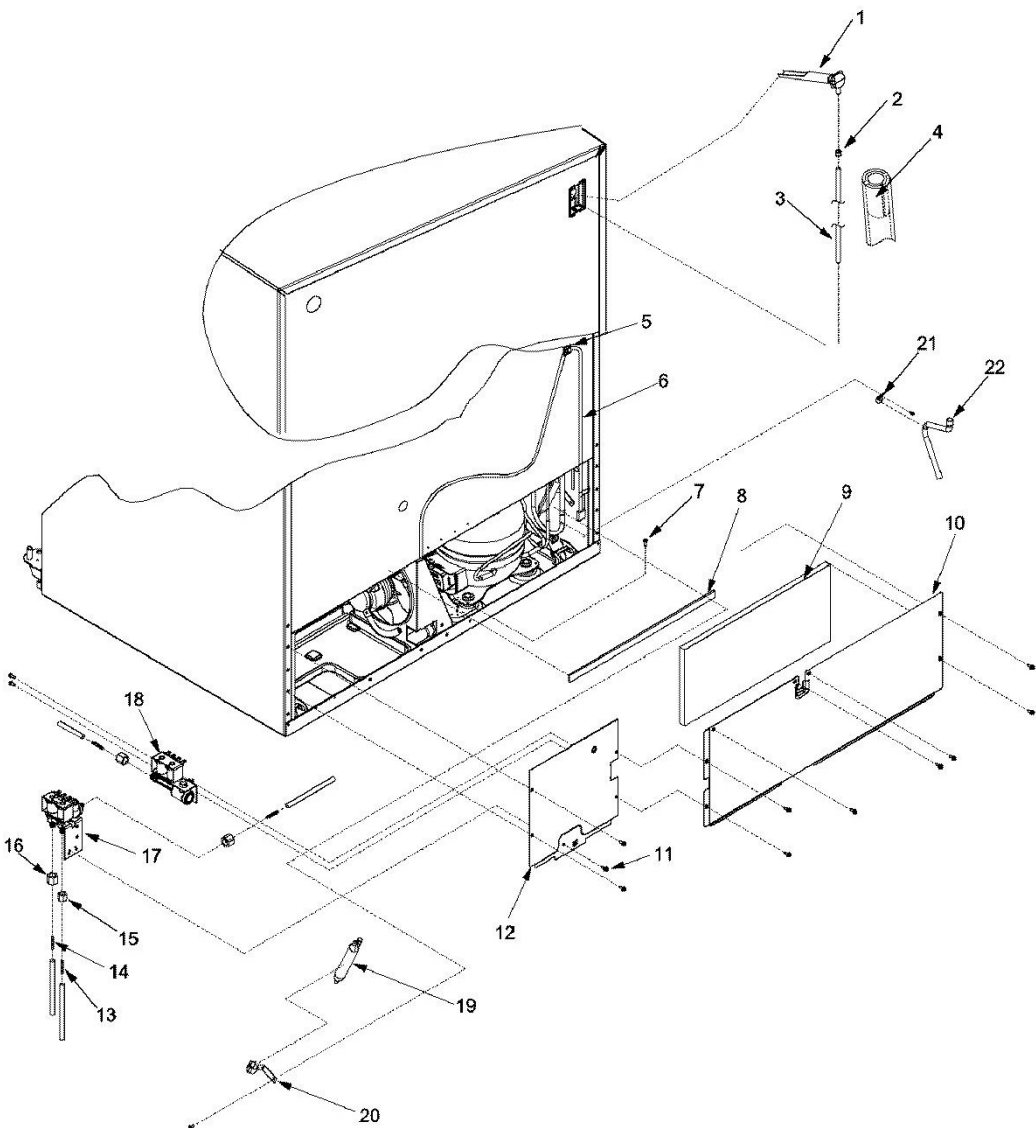

Distribuidor Autorizado

SurteRápido.com

Venta de Refacciones
Electrodomesticas

Refrigerador Amana ARSE66ZBS

Distribuidor Autorizado

SurteRápido.com

Venta de Refacciones
Electrodomesticas

Refrigerador Amana ARSE66ZBS

No. Ilus.	DESCRIPCIÓN	No. de Parte
1	ELBOW, FILL TUBE	12522201
2	CLIP, SPEED	M0114003
3	TUBE, PLASTIC 74.5`` x	B5705328
4	INSERT, PLASTIC TUBE	A3223101
5	CLIP	M0104106
6	CORD, POWER	12583301
7	SCREW, CA	M0239216
8	GASKET, MC BACK	B5759649
9	INSULATION, MC BACK	B0523599
10	BACK, MACH COMP	12575101ED
10	SCREW, SM	M0238616
11	SCREW	M0251015
12	COVER, WATER VALVE	12575201ED
12	SCREW, TC	M0226528
13	SPRING, ANTI KINK	A1055105
14	SPRING, ANTI-KINK	A1055104
15	NUT, SLEEVE	M0753001
16	NUT, SLEEVE	M0753002
17	VALVE, SECONDARY WATER	12544102
18	VALVE, PRIMARY WATER	12544002
18	SCREW	M0251015
19	DRIER	B2150504
20	CLIP, DRIER	10547002
20	SCREW	M0220617
21	CLAMP	M0102303
21	SCREW	M0220617
22	TUBE, DRAIN	12580401