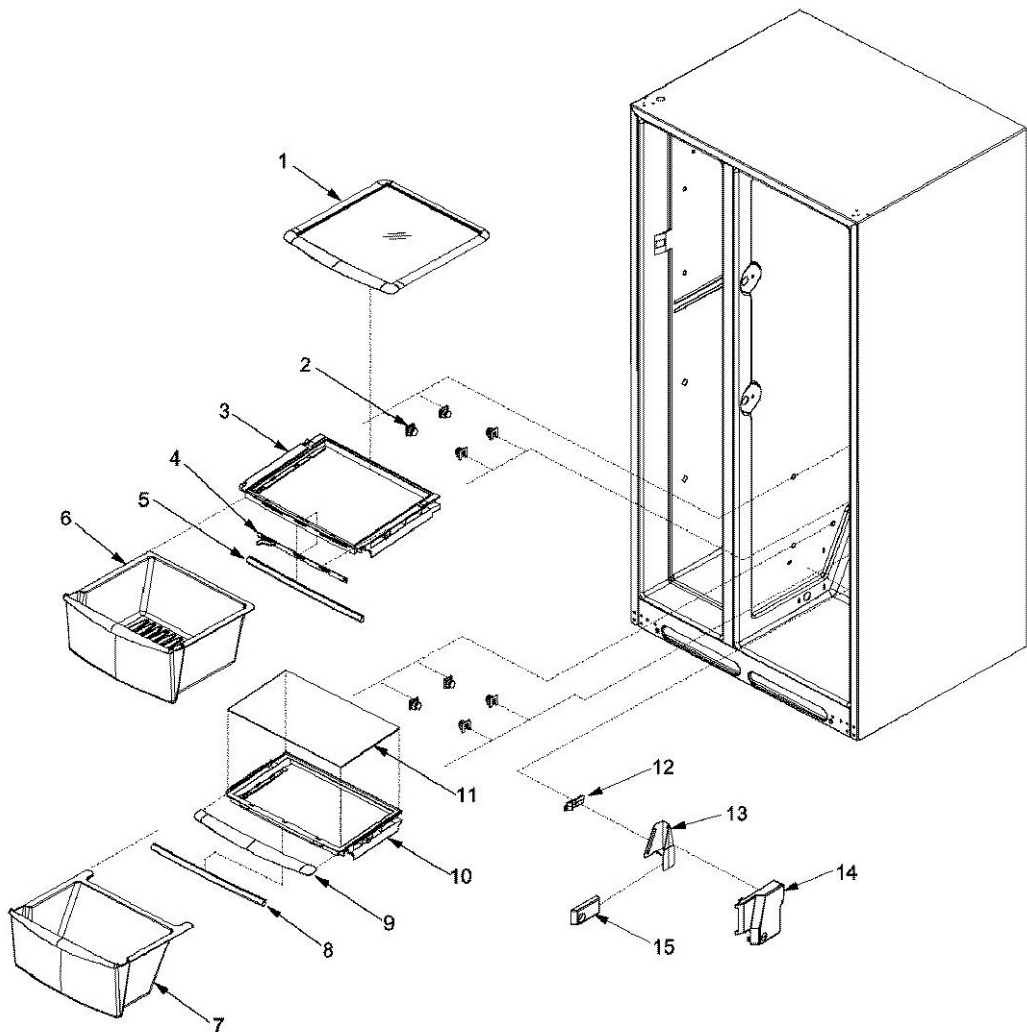

Distribuidor Autorizado

SurteRápido.com

Venta de Refacciones
Electrodomesticas

Refrigerador Amana ARSE66ZBS

Distribuidor Autorizado

SurteRápido.com

Venta de Refacciones
Electrodomesticas

Refrigerador Amana ARSE66ZBS

No. Ilus.	DESCRIPCIÓN	No. de Parte
NI	LG CRISP FRAME ASSY	67002908
NI	DELI FRAME ASSY	67002909
1	SHELF, TOP CRISPER	12559701
2	SUPPORT, CRISPER FRAME	12603701
3	FRAME, LG CRISPER	67002723
4	SLIDE, LG CRISPER (BLUE)	12562601U
5	SEAL, SM CRISPER FRONT	12589104
6	PAN, LG CRISPER	67001503
7	PAN, DELI	67001504
8	SEAL, SM CRISPER FRONT	12589104
9	TRIM, DELI FRAME	12562301
10	FRAME, DELI	67002822
11	GLASS, SHELF	12204811
12	CONTROL, DELI (BLUE)	12586201U
13	SLIDE, DELI CONTROL	12586101
14	HOUSING, DELI CONTROL	12586001
15	TUNNEL, DELI CONTROL	12664201