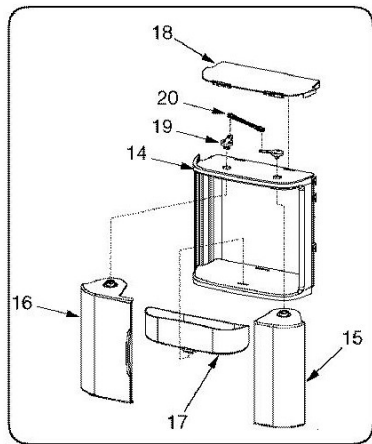

Distribuidor Autorizado

SurteRápido.com

Venta de Refacciones
Electrodomesticas

Refrigerador Amana ARSE66ZBS

Distribuidor Autorizado

SurteRápido.com

Venta de Refacciones
Electrodomesticas

Refrigerador Amana ARSE66ZBS

No. Ilus.	DESCRIPCIÓN	No. de Parte
1	REF DR FOAM ASSY (STNLS)	67001277
2	CLOSURE, DOOR (BLK)	12113204
2	SCREW, TC	M0220432
3	BUSHING, DOOR (BLK)	10961002
4	STOP, DOOR (BLK)	12636401B
4	SCREW, SM	M0211018
5	PLUG, BUTTON (GRY)	M0311607
6	PLUG, BUTTON (BLK)	A3080001
7	GASKET, REF DR (BLK)	12591501B
8	BUCKET, GALLON	12556401
9	BUCKET, GALLON TILT	12568702
10	FRAME, TILT BUCKET	12568801
11	DOOR, DAIRY	67001325
12	TRAY, DAIRY	67002304
13	CHILLER ASSY (LARGE)	12590201
14	FRAME, LARGE CHILLER	67002294
15	DOOR, LARGE CHILLER (RT)	67002297
16	DOOR, LARGE CHILLER (LT)	67002295
17	TRAY, CHILLER	67002296
18	COVER, CHILLER	67002291
19	LINKAGE, CHILLER	67002293
20	LINKAGE, CTR CHILLER	67002292