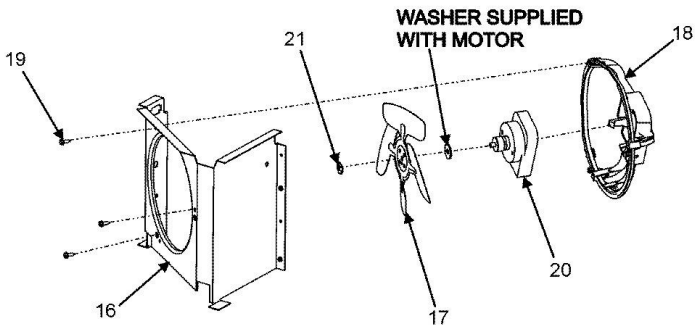

Distribuidor Autorizado

SurteRápido.com

Venta de Refacciones
Electrodomesticas

Refrigerador Amana ARSE66ZBS

WASHER SUPPLIED
WITH MOTOR

ECM MOTOR

Distribuidor Autorizado

SurteRápido.com

Venta de Refacciones
Electrodomesticas

Refrigerador Amana ARSE66ZBS

No.Ilus.	DESCRIPCIÓN	No. de Parte
NI	HARNES, MC	67003233
1	SCREW, SHLDR	M0221523
2	COMPRESSOR, TC TPE1380Y	12049717
3	SCREW, TF	M0231604
4	OVERLOAD/RELAY	67002527
5	PAN, DRAIN	12579801
6	GROMMET, COMPRESSOR	10835901
7	GASKET, COND SHROUD	A3189387
8	CAPACITOR	C8931612
9	SCREW, SM	M0238616
10	TUBE, DISCHARGE	67002236
11	GROMMET, CONDENSER	12578601
12	PAN, BASE	67001512
13	STRAP, BALE	12576801
14	BLOCK-EPS COND	67002235
15	CONDENSER	67006131
16	SHROUD, CONDENSER FAN	67001090
17	BLADE, COND FAN	12587601
18	BRACKET, COND FAN MOTOR	12628801
19	SCREW, SM	M0238616
20	MOTOR, CONDENSER FAN (ECM)	12628701
21	NUT, ECM MOTOR	12632601