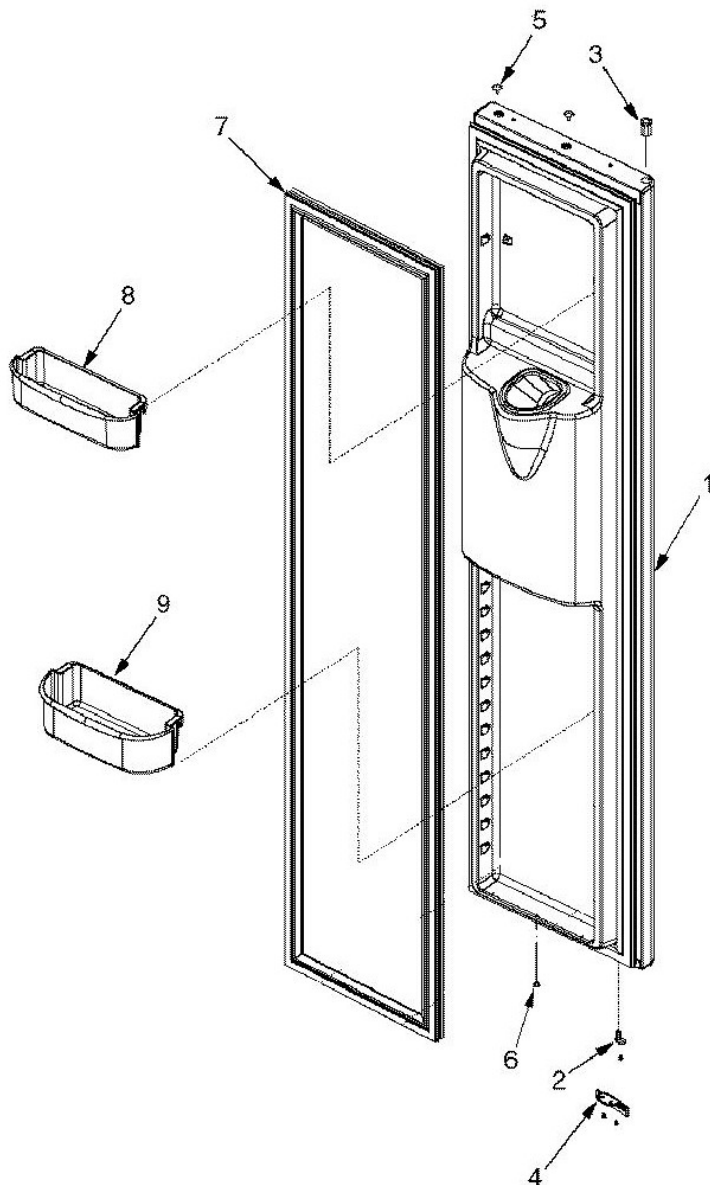

Distribuidor Autorizado

SurteRápido.com

Venta de Refacciones
Electrodomesticas

Refrigerador Amana ARSE66ZBS

Distribuidor Autorizado

SurteRápido.com

Venta de Refacciones
Electrodomesticas

Refrigerador Amana ARSE66ZBS

<u>No. Ilus.</u>	<u>DESCRIPCIÓN</u>	<u>No. de Parte</u>
1	FZ DR FOAM ASSY (STNLS)	67001891
2	CLOSURE, DOOR (BLK)	12571301B
2	SCREW, TC	M0220432
3	BUSHING, DOOR (BLK)	12395501B
4	STOP, DOOR (BLK)	12636401B
4	SCREW, SM	M0211018
5	PLUG, BUTTON (GRY)	M0311607
6	PLUG, BUTTON (BLK)	A3080001
7	GASKET, FZ DR (BLK)	12591502B
8	BUCKET, UPR FZ DR	12556901
9	BUCKET, LWR FZ DR	12557501