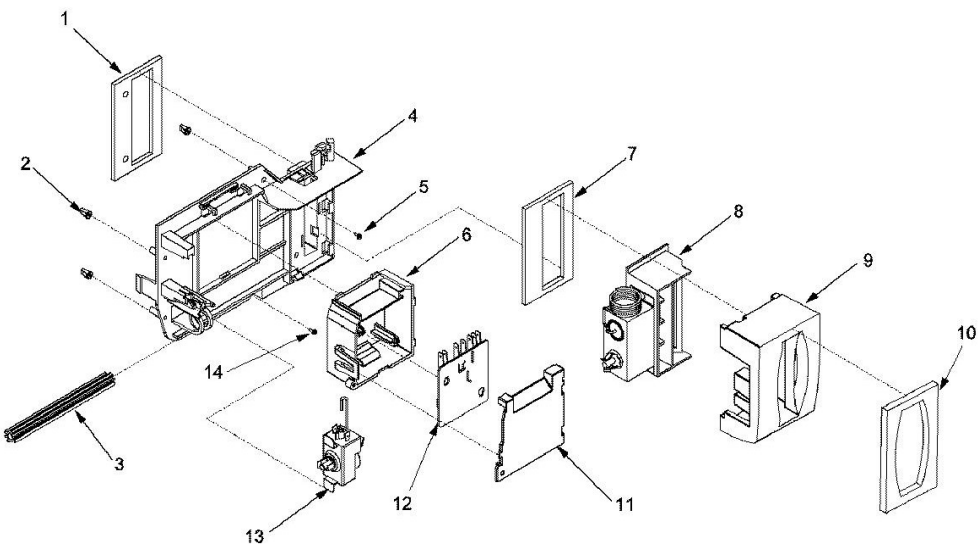

Distribuidor Autorizado

SurteRápido.com

Venta de Refacciones
Electrodomesticas

Refrigerador Amana ARSE66ZBS

Distribuidor Autorizado

SurteRápido.com

Venta de Refacciones
Electrodomesticas

Refrigerador Amana ARSE66ZBS

No. Ilus.	DESCRIPCIÓN	No. de Parte
NI	HARNES, CONTROL	12672901
1	GASKET, DAMPER	10383201
2	GROMMET, SCREW	M0580205
3	EXTENSION, KNOB	12571801
4	BRACKET, CONTROL	67002981
5	SCREW	M0216539
6	BOX, DEFROST CONTROL	12624801
7	GASKET, DAMPER	12582801
8	CONTROL, DAMPER	12571701
9	INSULATION, DAMPER	12604201
10	GASKET, CONTROL COVER	12582901
11	COVER, DEFROST CONTROL	12624901
12	BOARD, ADAPTIVE DEFROST	12566102
13	CONTROL, FZ TEMP	12351006
14	SCREW, SM	M0211018