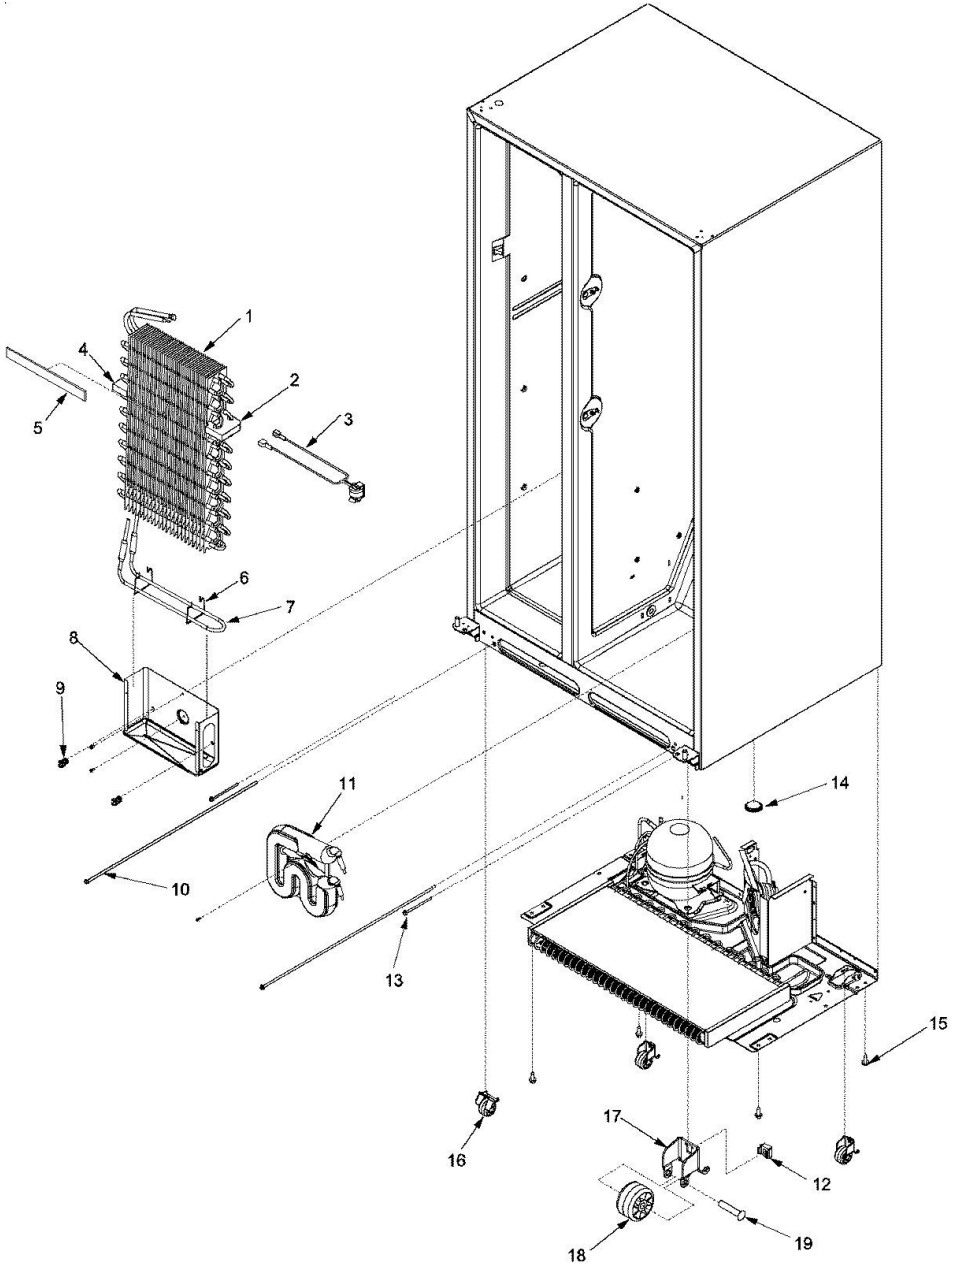

Distribuidor Autorizado

SurteRápido.com

Venta de Refacciones
Electrodomesticas

Refrigerador Amana ARSE66ZBS

Distribuidor Autorizado

SurteRápido.com

Venta de Refacciones
Electrodomesticas

Refrigerador Amana ARSE66ZBS

No. Ilus.	DESCRIPCIÓN	No. de Parte
NI	HEATER/HARNESS, FRZ	12641002
1	EVAPORATOR, SXS	12676401
2	BLOCK, AIR COIL (RT)	12590102
3	THERMOSTAT/HARNESS FZ LINER	67003232
4	BLOCK, AIR COIL (LT)	12590101
5	GASKET, FOAM	67002226
6	CLIP, EVAP HEATER	10428101
7	HEATER, EVAP	12049801
8	TRAY, EVAP DRIP	12558101WD
8	SCREW, SM	M0224416
9	CLIP, EVAPORATOR	10623003
10	SCREW, ADJUSTING	10093313
11	TANK, WATER	67003184
11	SCREW, SM	M0211018
12	NUT, SPEED	M0286708
13	BOLT, ROLLER ADJ	12606102
14	PLUG, BUTTON	A3076901
15	SCREW	67001510
16	ROLLER BRACKET ASSY	67002227
17	BRACKET, ROLLER	12456801
18	ROLLER	10450602
19	RIVET	M1205302