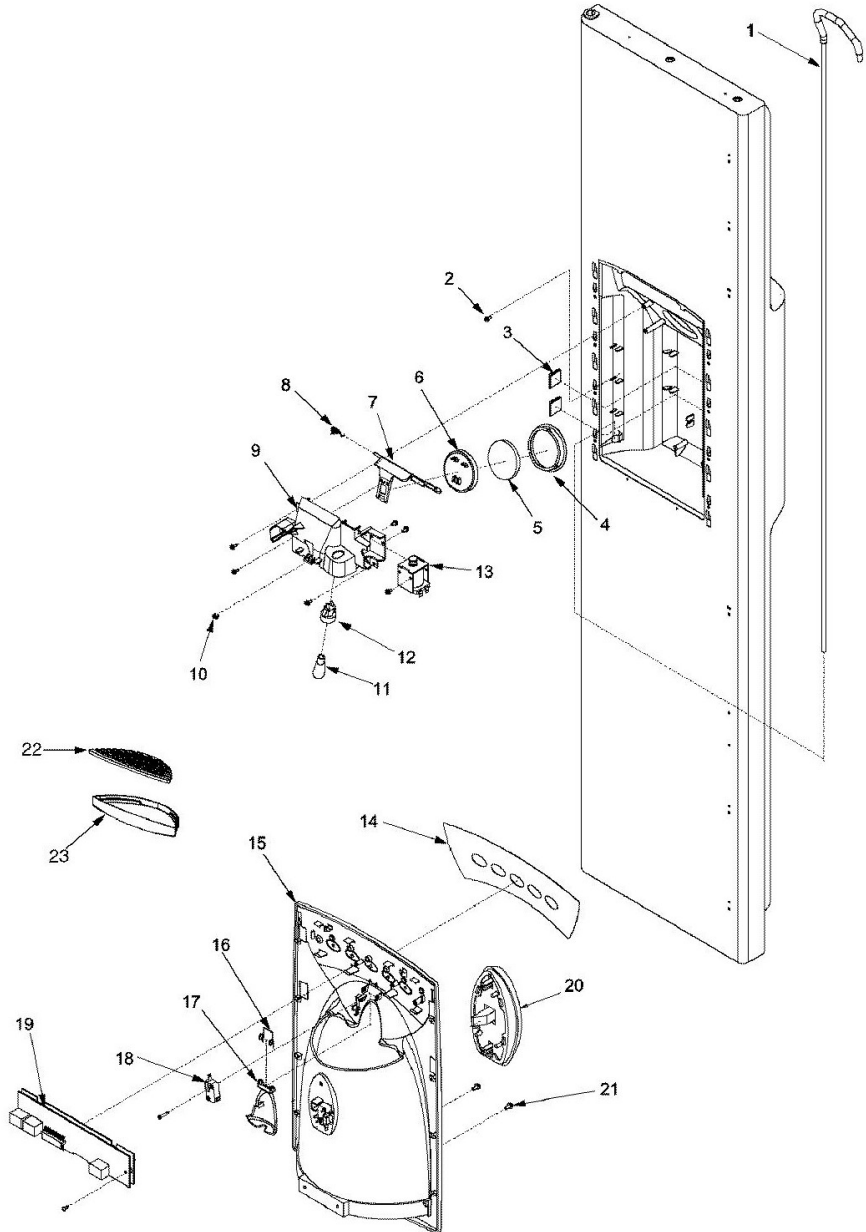

Distribuidor Autorizado

SurteRápido.com

Venta de Refacciones
Electrodomesticas

Refrigerador Amana ARSE66ZBS

Distribuidor Autorizado

SurteRápido.com

Venta de Refacciones
Electrodomesticas

Refrigerador Amana ARSE66ZBS

No. Ilus.	DESCRIPCIÓN	No. de Parte
1	ASSY, WATERLINE	12615503
2	CLAMP, TUBE	M0108105
3	CLIP, CORD	M0104102
4	SEAL, ICE CHUTE	12665101
5	INSUL, CHUTE DOORxx	12563401
6	DOOR, ICE CHUTE	12562701
8	SPRING, CHUTE DR	12565502
9	EXTENSION, ICE CHUTE	67001265
9	SCREW, SM	M0238642
10	CLIP, WATERLINE	67002816
11	BULB, LIGHT	67001316
12	SOCKET, LIGHT	12617501
13	SOLENOID	12575401
13	SCREW, MACH	M0200314
14	INSERT, FACADE (BLK)	67001176
15	FACADE, 5 BUTTON (BLK)	67002614
16	SPRING, SPORTS FILL-RETURN	B8385403
17	BUTTON, SPORTS FILL (BLK)	12665402B
18	SWITCH, LIMIT	12575501
18	SCREW, HI/LO	M0237945
19	BOARD, CONTROL	12559203
20	ACTR PAD FRAME ASSY (BLK)	12593203B
21	SCREW, SM	M0238616
22	GRILLE, B/B SUMP (BLACK)	12561101B
23	TRAY, B/B SUMP (BLACK)	12561002B