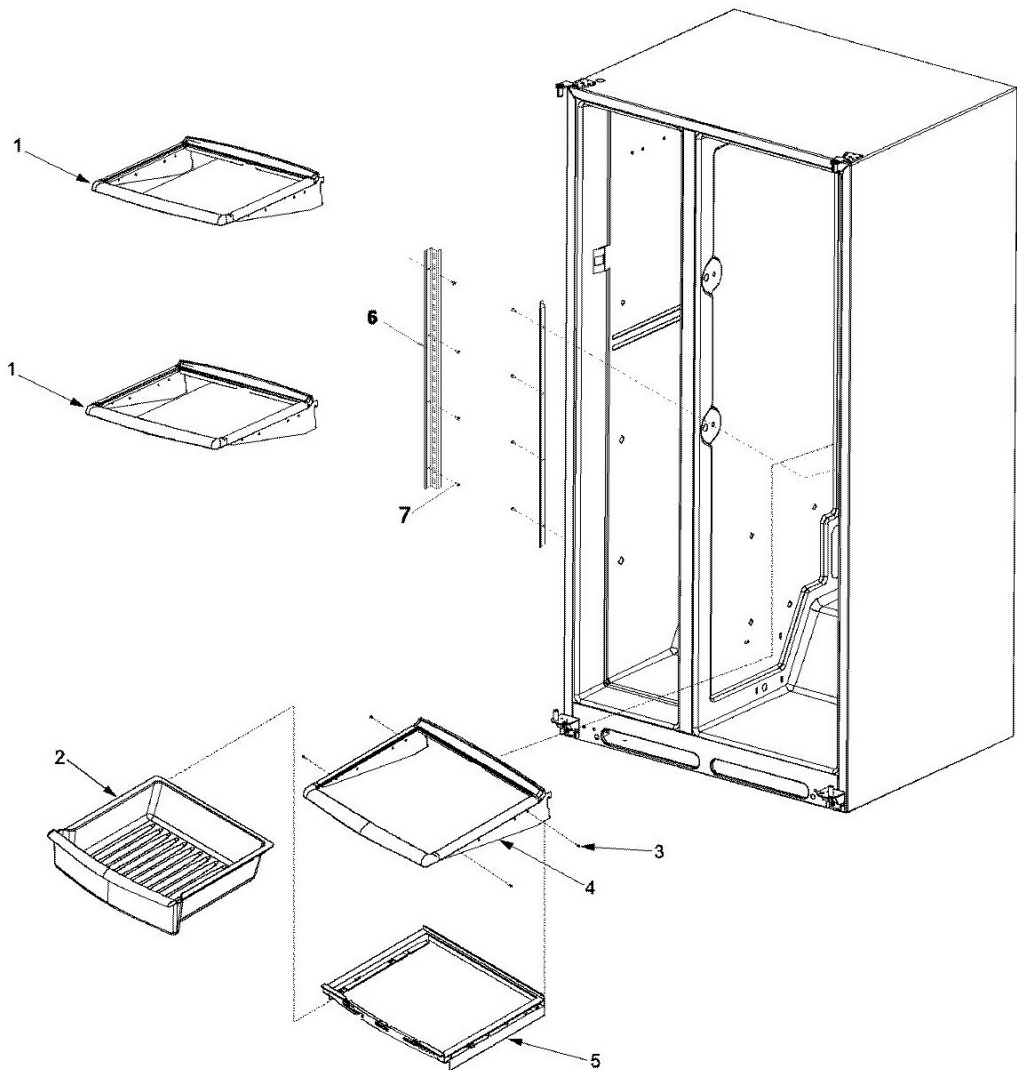

Distribuidor Autorizado

SurteRápido.com

Venta de Refacciones
Electrodomesticas

Refrigerador Amana ARSE66ZBS

Distribuidor Autorizado

SurteRápido.com

Venta de Refacciones
Electrodomesticas

Refrigerador Amana ARSE66ZBS

<u>No. Ilus.</u>	<u>DESCRIPCIÓN</u>	<u>No. de Parte</u>
NI	FRAME ASSY., SM CRISPER	67002907
1	SHELF, STATIONARY	12457406
2	PAN, SM CRISPER	67001505
3	SCREW	M0214931
4	SHELF, STATIONARY	12457406
5	FRAME, SM CRISPER	67002900
6	LADDER, SIDE	67001178
7	SCREW, SM	M0211016