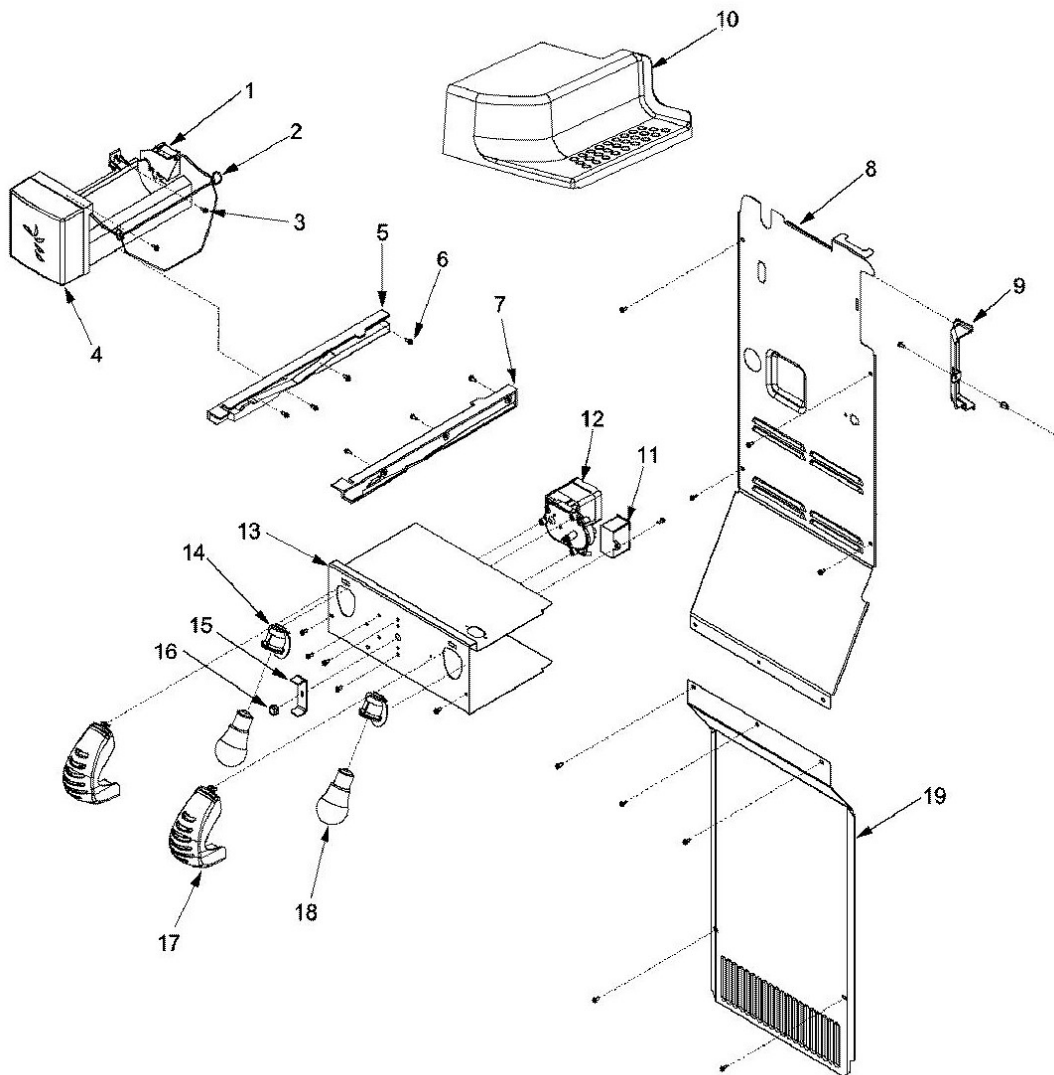

Distribuidor Autorizado

SurteRápido.com

Venta de Refacciones
Electrodomesticas

Refrigerador Amana ARSE66ZBS

Distribuidor Autorizado

SurteRápido.com

Venta de Refacciones
Electrodomesticas

Refrigerador Amana ARSE66ZBS

No. Ilus.	DESCRIPCIÓN	No. de Parte
1	ICE MAKER ASSY.	D7824706Q
2	ASSY, IM ARM/WIRE	12671401
2	BRKT, ICE MAKER	67002823
3	SCREW, SM	M0211019
4	COVER, ICE MAKER	12582501
5	GLIDE, FRZ (LT)	D7849906
6	SCREW, SM (STNLS)	M0213530
7	GLIDE, FRZ (RT)	D7849907
8	BACK, INNER FZ	12403304
8	SCREW, SM	M0238616
9	COVER, SUPPLY AIR	12583101
9	SCREW, SM	M0238616
9	GROMMET, SCREW	M0580007
10	SHELF, QUICK CHILL	12582101
11	CAPACITOR	C8931612
11	SCREW, TC	M0226528
12	MOTOR, AUGER	67002789
12	SCREW, TC	M0226528
13	COVER, AUGER MOTOR	12561701
13	SCREW, SM	M0238616
14	SOCKET, LIGHT	Y12570701
15	DRIVER (ICE MAKER)	10114901
16	NUT, LOCKING	M0223101
17	SHIELD, FZ LIGHT	12583001
18	BULB, LIGHT (40 WATT)	A0282803
19	COVER, EVAP	12403401
19	SCREW, SM	M0238616