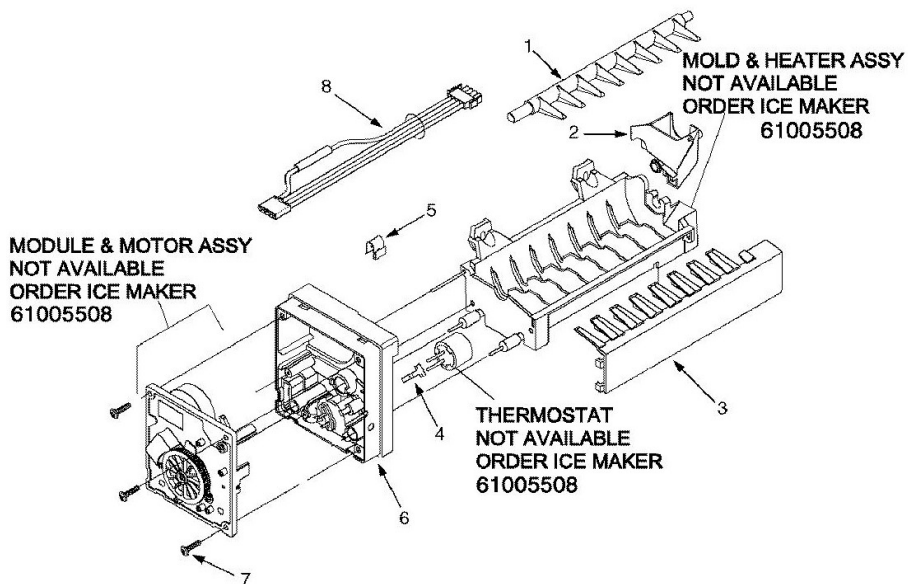

Distribuidor Autorizado

SurteRápido.com

Venta de Refacciones
Electrodomesticas

Refrigerador Amana ARSE66ZBS

<u>No. Ilus.</u>	<u>DESCRIPCIÓN</u>	<u>No. de Parte</u>
NI	ICE MAKER HOOK UP KIT	R0131235
1	EJECTOR, ICE	95101-1
2	INLET, WATER	95100-1
3	STRIPPER, ICE	95102-1
4	RETAINER, THERMOSTAT	95104-1
5	BRACKET, MODULE & HEATER	95107-1
5	SCREW, BRACKET	95108-1
6	SUPPORT, MODULE HOUSING	95103-1
7	SCREW	95106-1
8	HARNES, ICE MAKER	67002124