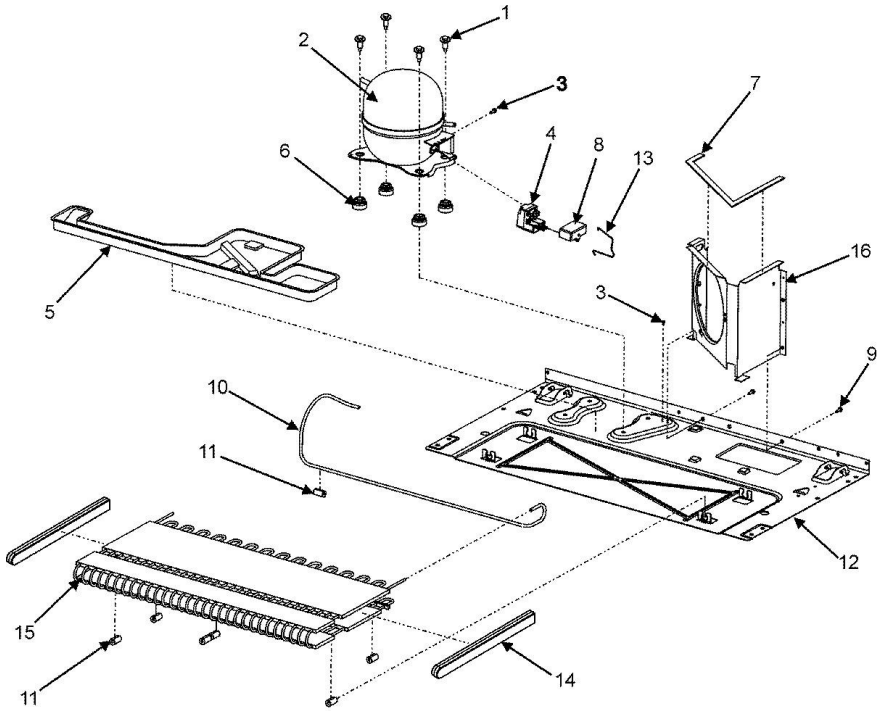

Distribuidor Autorizado

SurteRápido.com

Venta de Refacciones
Electrodomesticas

Refrigerador Amana ARSE66ZBS

WASHER SUPPLIED
WITH MOTOR

ECM MOTOR

Distribuidor Autorizado

SurteRápido.com

Venta de Refacciones
Electrodomesticas

Refrigerador Amana ARSE66ZBS

No.Ilus.	DESCRIPCIÓN	No. de Parte
NI	HARNES, MC	67003233
1	SCREW, SHLDR	M0221523
2	COMPRESSOR, TC TPE1380Y	12049717
3	SCREW, TF	M0231604
4	OVERLOAD/RELAY	67002527
5	PAN, DRAIN	12579801
6	GROMMET, COMPRESSOR	10835901
7	GASKET, COND SHROUD	A3189387
8	CAPACITOR	C8931612
9	SCREW, SM	M0238616
10	TUBE, DISCHARGE	67002236
11	GROMMET, CONDENSER	12578601
12	PAN, BASE	67001512
13	STRAP, BALE	12576801
14	BLOCK-EPS COND	67002235
15	CONDENSER	67006131
16	SHROUD, CONDENSER FAN	67001090
17	BLADE, COND FAN	12587601
18	BRACKET, COND FAN MOTOR	12628801
19	SCREW, SM	M0238616
20	MOTOR, CONDENSER FAN (ECM)	12628701
21	NUT, ECM MOTOR	12632601