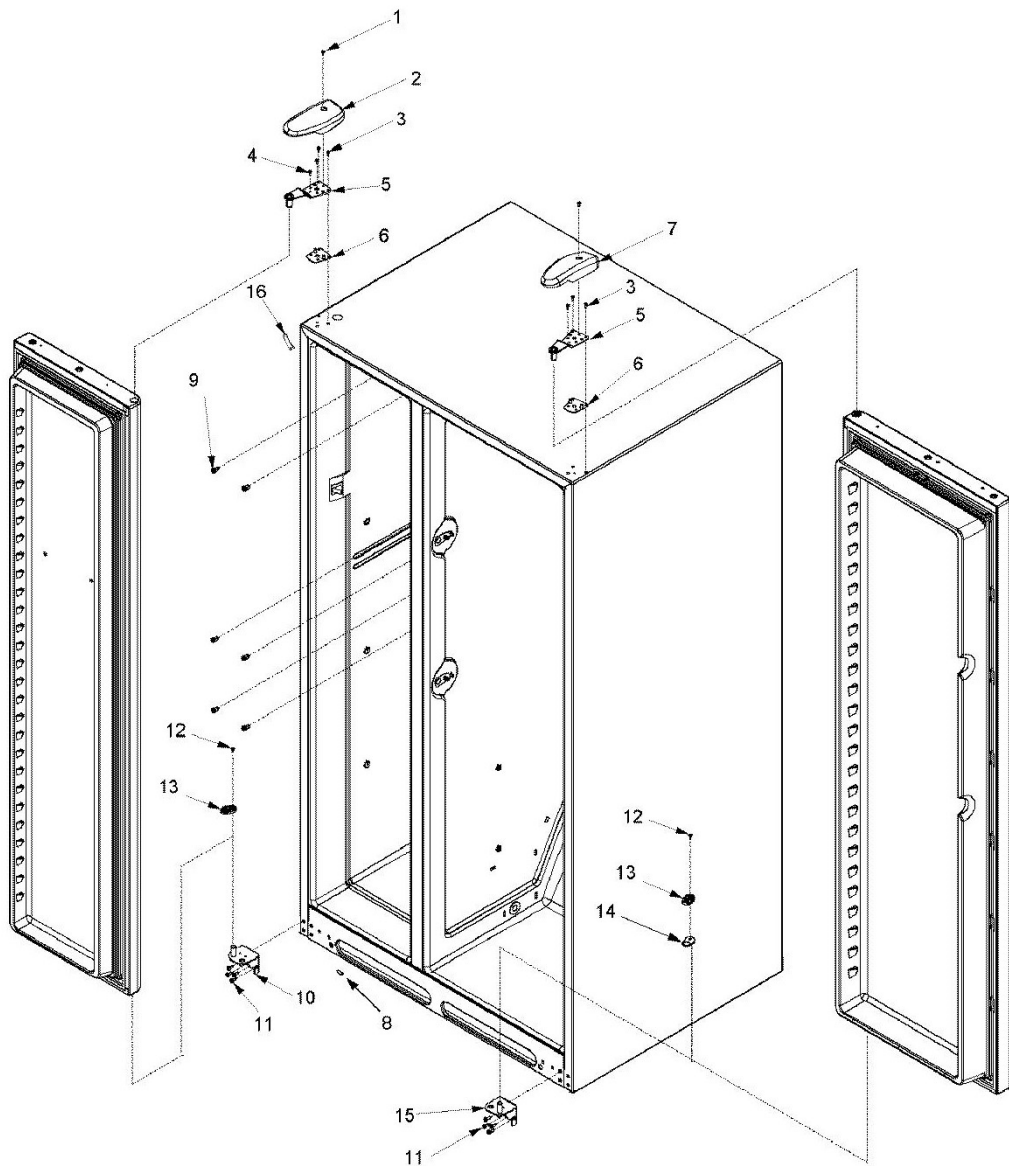

Distribuidor Autorizado

SurteRápido.com

Venta de Refacciones
Electrodomesticas

Refrigerador Amana ARSE66ZBS

Distribuidor Autorizado

SurteRápido.com

Venta de Refacciones
Electrodomesticas

Refrigerador Amana ARSE66ZBS

<u>No. Ilus.</u>	<u>DESCRIPCIÓN</u>	<u>No. de Parte</u>
1	SCREW, MACH	M0202336
2	COVER, TOP HINGE (LT-BLK)	12684201B
3	SCREW, TF	M0238731
4	SCREW, MACH	M0202321
5	HINGE, TOP (BLK)	12566603ED
6	SHIM, TOP HINGE	12695601
7	COVER, TOP HINGE (RT-BLK)	12684202B
8	UNION, REDUCING (5/16``-5/16``)	61005808
9	GROMMET, SCREW	M0581003
10	HINGE, BOTTOM (LT-BLK)	12570905ED
11	SCREW, SM	M0241508
12	SCREW, TC	M0220431
13	CLOSURE, DOOR (BLK)	12431302
14	SHIM, DR CLOSURE (BLK)	10361806
15	HINGE, BOTTOM (RT-BLK)	12570906ED
16	COVER, CORNER (BLK)	12587702B