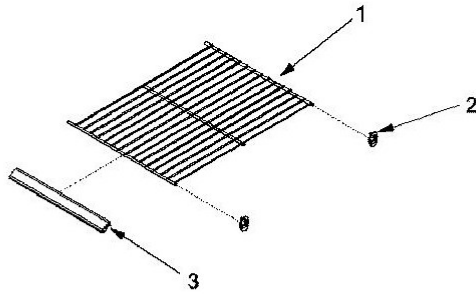

Distribuidor Autorizado

SurteRápido.com

Venta de Refacciones
Electrodomesticas

Refrigerador Amana ARSE66ZBS

Distribuidor Autorizado

Venta de Refacciones
Electrodomesticas

Refrigerador Amana ARSE66ZBS

<u>No. Ilus.</u>	<u>DESCRIPCIÓN</u>	<u>No. de Parte</u>
1	SHELF, UPR FZ	12570601
2	SUPPORT, FRZ SHELF	C8973801
3	TRIM, BASKET/SHELF	12314102
4	SUPPORT, SHELF (LT)	12015002
5	SHELF, LWR FZ	12570501
6	SUPPORT, SHELF (RT)	10941102
7	TRIM, BASKET/SHELF	12314101
8	RAIL, SHELF (LT)	12015102
9	BASKET, LWR FZ	12570301
10	RAIL, SHELF (RT)	10972802
11	SCREW, SM	M0211018