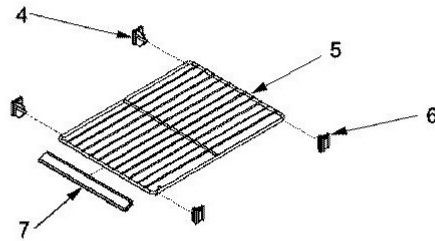

Distribuidor Autorizado

SurteRápido.com

Venta de Refacciones
Electrodomesticas

Refrigerador Amana ARSE66ZBS

Distribuidor Autorizado

Venta de Refacciones
Electrodomesticas

Refrigerador Amana ARSE66ZBS

<u>No. Ilus.</u>	<u>DESCRIPCIÓN</u>	<u>No. de Parte</u>
1	SHELF, UPR FZ	12570601
2	SUPPORT, FRZ SHELF	C8973801
3	TRIM, BASKET/SHELF	12314102
4	SUPPORT, SHELF (LT)	12015002
5	SHELF, LWR FZ	12570501
6	SUPPORT, SHELF (RT)	10941102
7	TRIM, BASKET/SHELF	12314101
8	RAIL, SHELF (LT)	12015102
9	BASKET, LWR FZ	12570301
10	RAIL, SHELF (RT)	10972802
11	SCREW, SM	M0211018