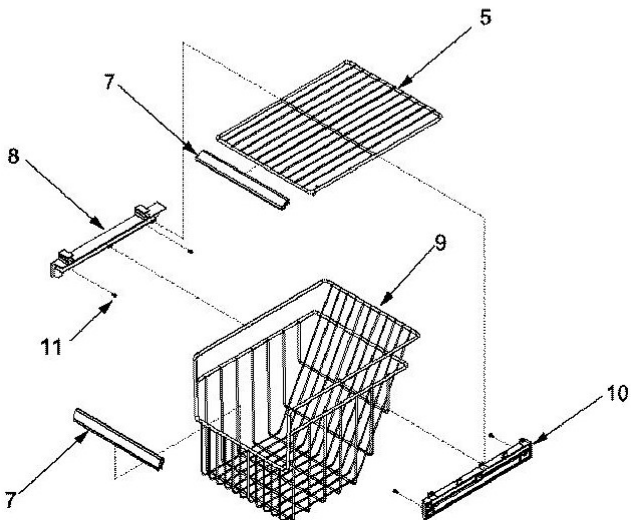

Distribuidor Autorizado

SurteRápido.com

Venta de Refacciones
Electrodomesticas

Refrigerador Amana ARSE66ZBS

Distribuidor Autorizado

Venta de Refacciones
Electrodomesticas

Refrigerador Amana ARSE66ZBS

<u>No. Ilus.</u>	<u>DESCRIPCIÓN</u>	<u>No. de Parte</u>
1	SHELF, UPR FZ	12570601
2	SUPPORT, FRZ SHELF	C8973801
3	TRIM, BASKET/SHELF	12314102
4	SUPPORT, SHELF (LT)	12015002
5	SHELF, LWR FZ	12570501
6	SUPPORT, SHELF (RT)	10941102
7	TRIM, BASKET/SHELF	12314101
8	RAIL, SHELF (LT)	12015102
9	BASKET, LWR FZ	12570301
10	RAIL, SHELF (RT)	10972802
11	SCREW, SM	M0211018