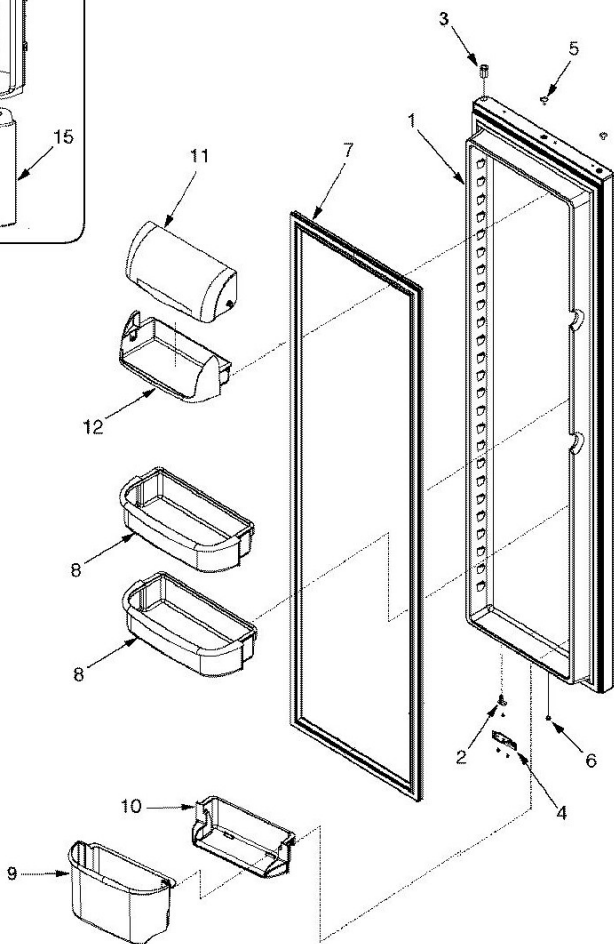

Distribuidor Autorizado

SurteRápido.com

Venta de Refacciones
Electrodomesticas

Refrigerador Amana ARSE66ZBS

Distribuidor Autorizado

SurteRápido.com

Venta de Refacciones
Electrodomesticas

Refrigerador Amana ARSE66ZBS

No. Ilus.	DESCRIPCIÓN	No. de Parte
1	REF DR FOAM ASSY (STNLS)	67001277
2	CLOSURE, DOOR (BLK)	12113204
2	SCREW, TC	M0220432
3	BUSHING, DOOR (BLK)	10961002
4	STOP, DOOR (BLK)	12636401B
4	SCREW, SM	M0211018
5	PLUG, BUTTON (GRY)	M0311607
6	PLUG, BUTTON (BLK)	A3080001
7	GASKET, REF DR (BLK)	12591501B
8	BUCKET, GALLON	12556401
9	BUCKET, GALLON TILT	12568702
10	FRAME, TILT BUCKET	12568801
11	DOOR, DAIRY	67001325
12	TRAY, DAIRY	67002304
13	CHILLER ASSY (LARGE)	12590201
14	FRAME, LARGE CHILLER	67002294
15	DOOR, LARGE CHILLER (RT)	67002297
16	DOOR, LARGE CHILLER (LT)	67002295
17	TRAY, CHILLER	67002296
18	COVER, CHILLER	67002291
19	LINKAGE, CHILLER	67002293
20	LINKAGE, CTR CHILLER	67002292