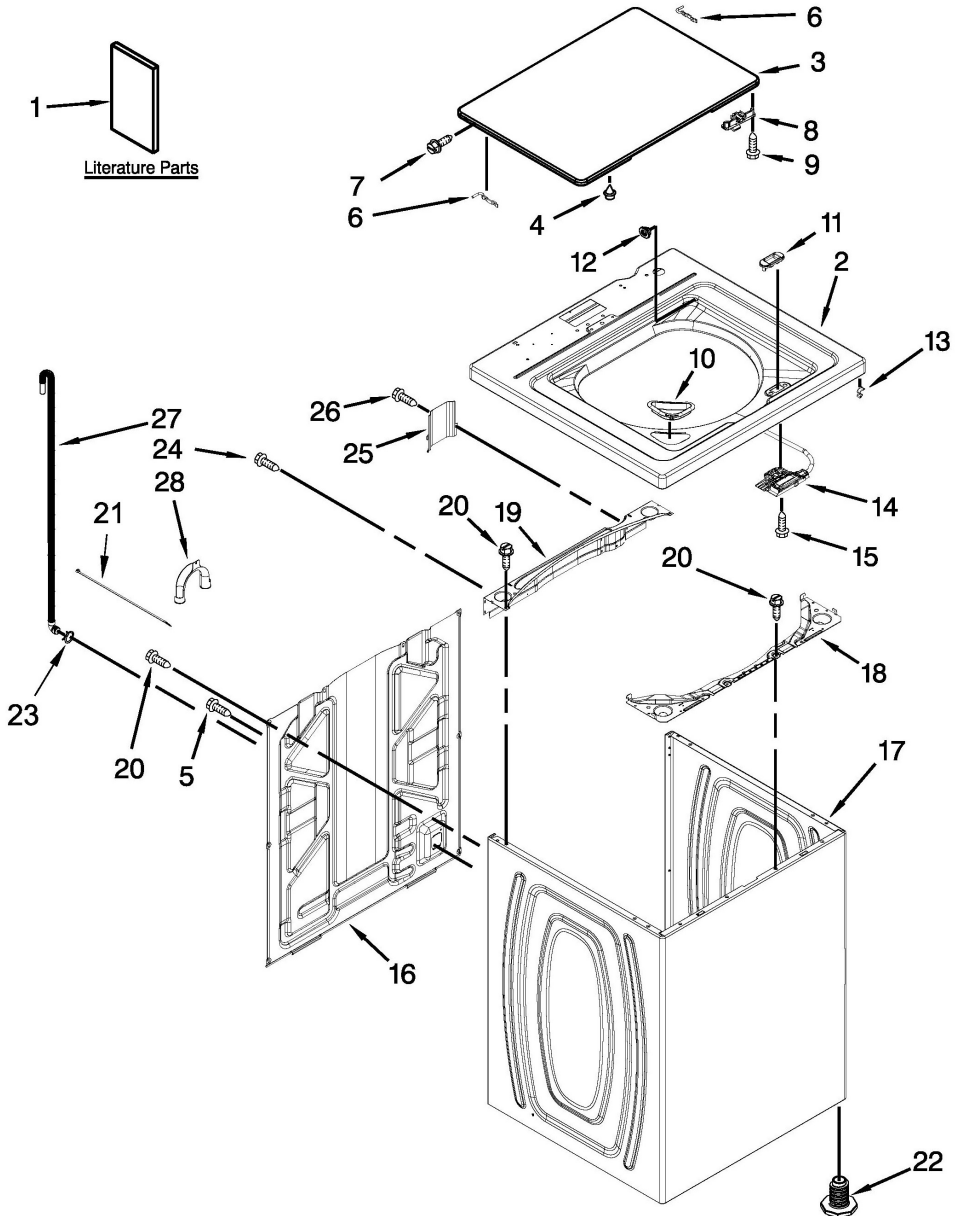

Distribuidor Autorizado

SurteRápido.com

Venta de Refacciones
Electrodomesticas

Lavadora Admiral ATW4675YQ1

Distribuidor Autorizado

SurteRápido.com

Venta de Refacciones
Electrodomesticas

Lavadora Admiral ATW4675YQ1

No. Ilus.	DESCRIPCIÓN	No. de Parte
1	INSTALLATION INSTRUCTIONS	W10240509
1A	USE & CARE GUIDE	W10420470
1B	TECH SHEET	W10468340
1C	ENERGY GUIDE	W10062981
2	TOP (WHITE)	W10251299
3	ASSEMBLY, LID AND BUMPER (WHITE)	W10251302
4	BUMPER, LID	9724509
5	SCREW	9740848
6	HINGE, LID	91770
7	SCREW	W10119872
8	STRIKE, LID LOCK (WHITE)	W10240513
9	SCREW	W10273971
10	Dispenser, Bleach	W10192089
11	BEZEL, LID LOCK (WHITE)	W10392041
12	BEARING, LID HINGE	21258
13	Clip, Harness	90016
14	LATCH, LID LOCK ASSEMBLY	W10404050
15	SCREW (STAINLESS)	8281163
16	PANEL, REAR	W10250884
17	CABINET (WHITE)	W10478060
18	BRACE, CABINET TOP - FRONT	W10215098
19	BRACE, CABINET TOP - REAR	W10512626
20	Screw	1157158
21	TIE, CABLE	W10339879
22	FOOT, LEVELING	W10397994
23	Clamp, Hose	356138
24	SCREW	W10142728