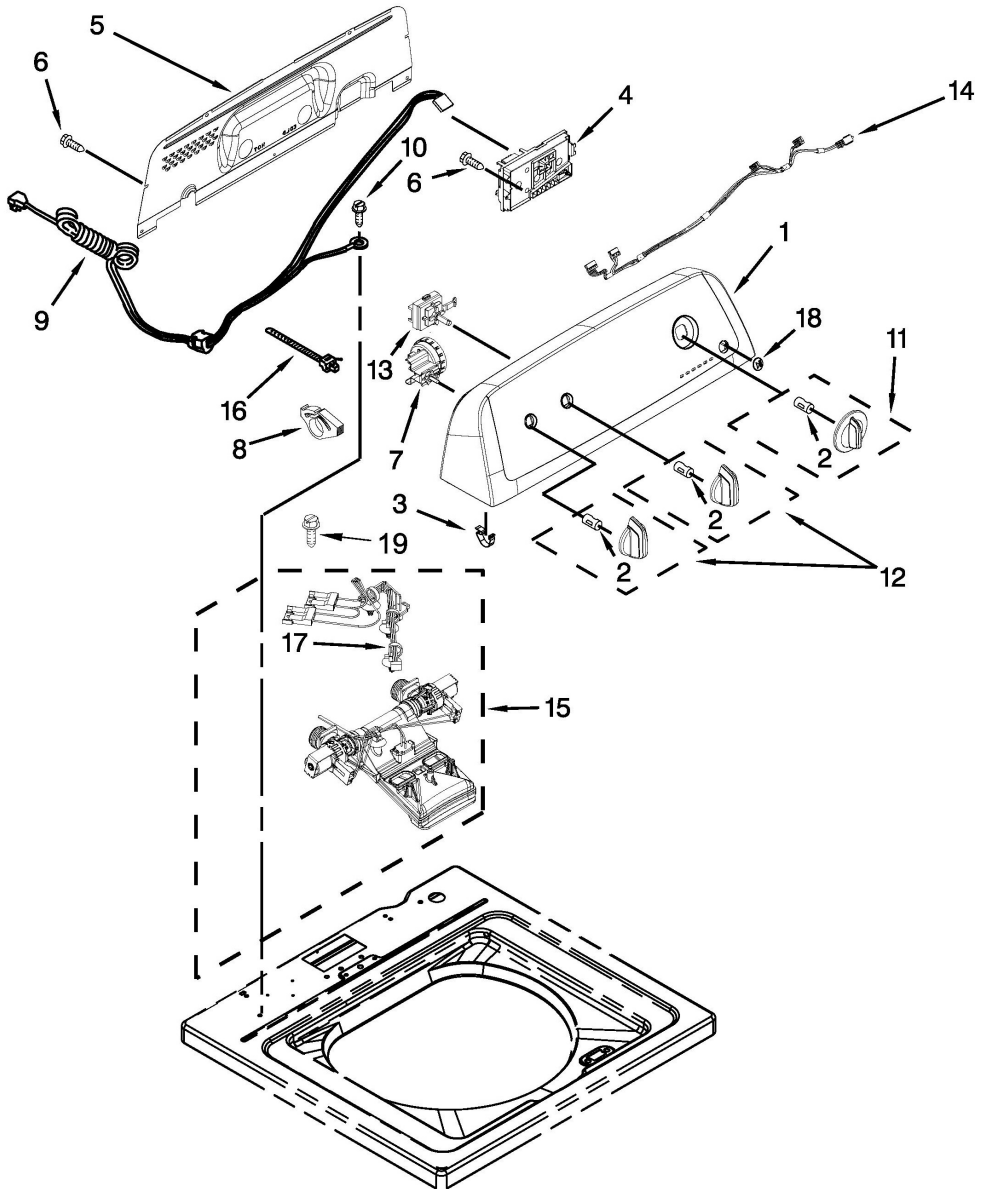

Distribuidor Autorizado

SurteRápido.com

Venta de Refacciones
Electrodomesticas

Lavadora Admiral ATW4675YQ1

Distribuidor Autorizado

SurteRápido.com

Venta de Refacciones
Electrodomesticas

Lavadora Admiral ATW4675YQ1

No. Ilus.	DESCRIPCIÓN	No. de Parte
1	PANEL, CONSOLE	W10420405
2	CLIP, SPRING	8536939
3	CLIP, CONSOLE	8312709
4	CONTROL UNIT, MACHINE & MOTOR	W10484681
5	PANEL, CONSOLE REAR COVER	W10409320
6	Screw	1157158
7	SWITCH, WATER LEVEL	W10450959
8	CLAMP, HOSE	W10348582
9	CORD, POWER	W10525192
10	SCREW	3400076
11	ASSEMBLY, TIMER KNOB (WHITE)	W10711289
12	ASSEMBLY, CONTROL KNOB (WHITE)	W10453947
13	SWITCH, ROTARY (3 POSITION)	W10414397
14	HARNESS, UPPER	W10475254
15	INLET ASSEMBLY, WATER	W10683680
16	TIE, CABLE	W10339879
17	HARNESS, VALVE	W10684972
18	PUSH BUTTON, START	W10251309
19	SCREW	W10213953