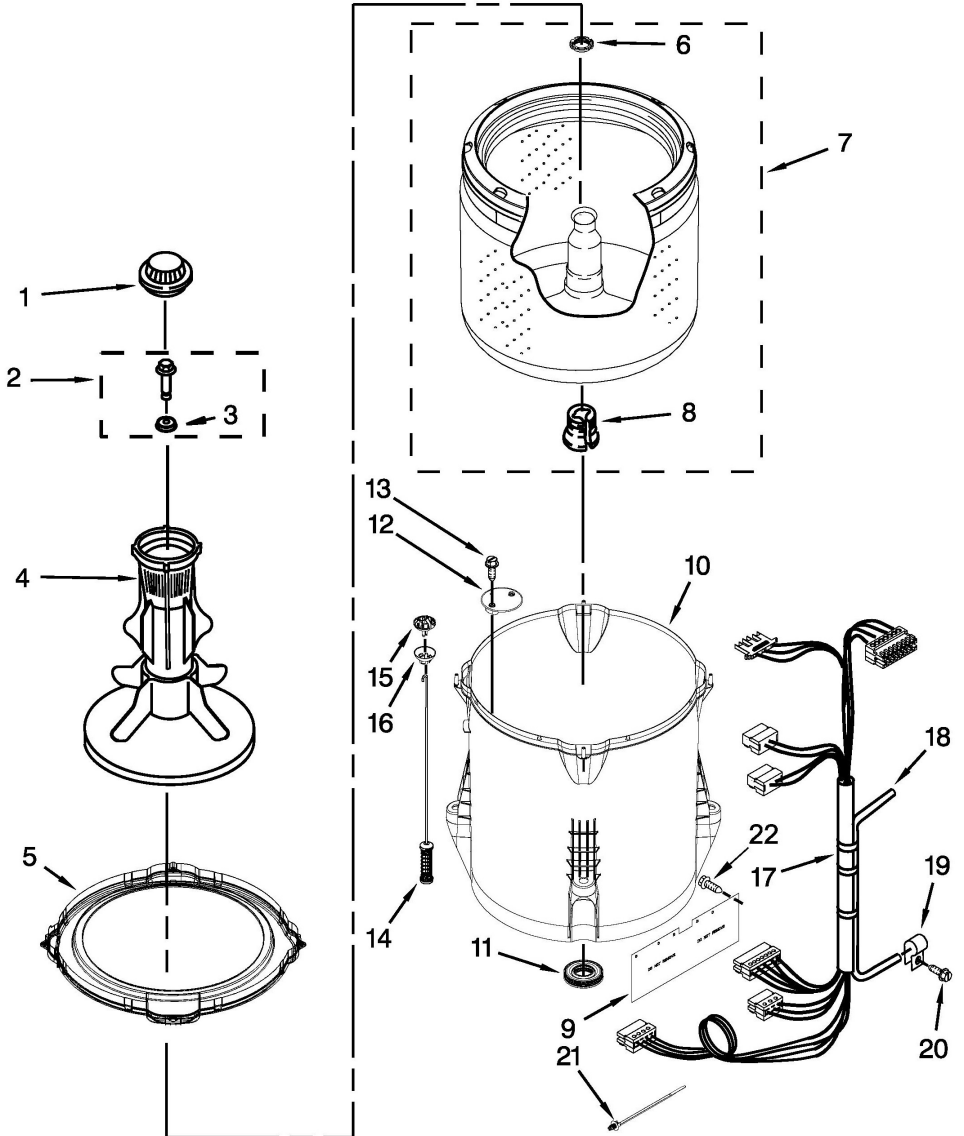

Distribuidor Autorizado

SurteRápido.com

Venta de Refacciones
Electrodomesticas

Lavadora Admiral ATW4675YQ1

Distribuidor Autorizado

SurteRápido.com

Venta de Refacciones
Electrodomesticas

Lavadora Admiral ATW4675YQ1

No. Ilus.	DESCRIPCIÓN	No. de Parte
1	Cap, Agitator	3355758
2	SCREW AND WASHER	W10003790
3	Washer	3949550
4	Agitator Assembly	63235
5	RING, TUB	W10215107
6	NUT, SPANNER	21366
7	BASKET ASSEMBLY	W10389330
8	Block, Basket Drive	389140
9	SHIELD, SPLASH	W10339098
10	TUB (INCLUDES TUB SEAL)	W10238320
11	SEAL, TUB	W10006371
12	FILTER, DRAIN PUMP	W10215093
13	SCREW (STAINLESS)	8533928
14	DAMPER ASSEMBLY, TUB SUSPENSION	W10780048
15	BALL, SUSPENSION (SET OF 4)	W10560146
16	BUSHING - UPPER SUSPENSION	W10256551
17	HARNESS, LOWER	W10376574
18	HOSE, PRESSURE SWITCH	W10297436
19	CLAMP, CABLE	W10005430
20	SCREW	8533943
21	CABLE TIE	W10298887
22	RETAINER, PUSH-IN	W10429200