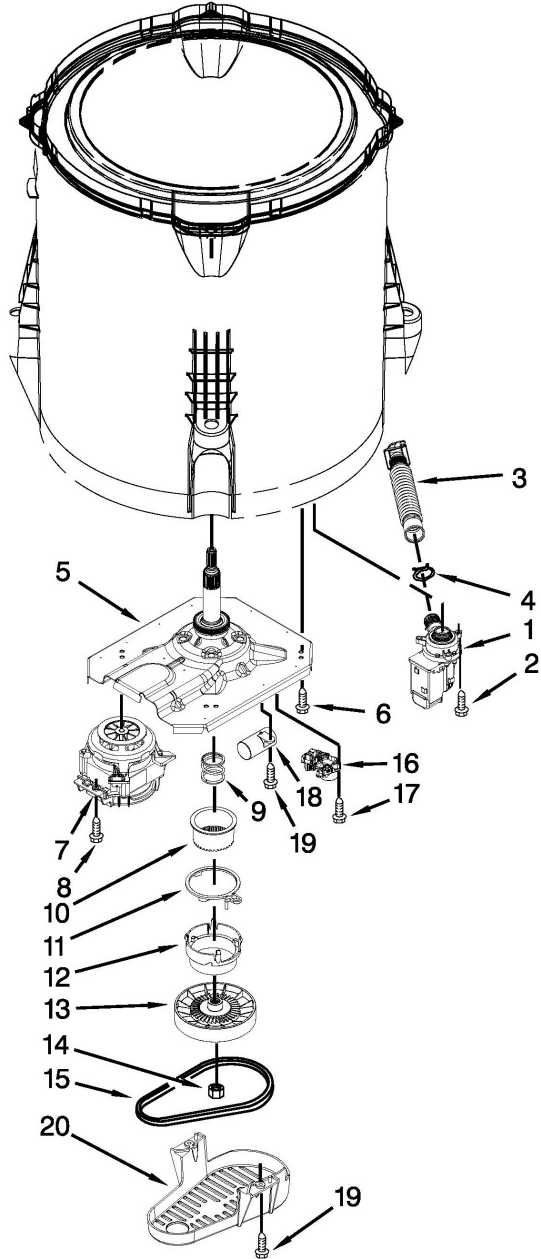

Distribuidor Autorizado

SurteRápido.com

Venta de Refacciones
Electrodomesticas

Lavadora Admiral ATW4675YQ1

Distribuidor Autorizado

SurteRápido.com

Venta de Refacciones
Electrodomesticas

Lavadora Admiral ATW4675YQ1

No. Ilus.	DESCRIPCIÓN	No. de Parte
1	PUMP ASSEMBLY, DRAIN	W10661045
2	SCREW	W10004910
3	HOSE, INNER DRAIN ASSEMBLY	W10215091
4	Clamp, Hose	8317496
5	GEARCASE ASSEMBLY	W10473144
6	SCREW	N/P
7	MOTOR, DRIVE	W10677715
8	SCREW	W10094780
9	SPRING, SPLUTCH	W10721967
10	SLIDER, SPLUTCH	W10239971
11	CAM RING, SPLUTCH	W10721967
12	CAM, SPLUTCH	W10721967
13	PULLEY	W10721967
14	NUT, PULLEY	W10759923
15	BELT, DRIVE	W10006384
16	ACTUATOR, SHIFT	W10006355
17	SCREW	9741052
18	CAPACITOR, MOTOR RUN	W10625045
19	SCREW	357640
20	SHIELD, PULLEY COVER	W10427633