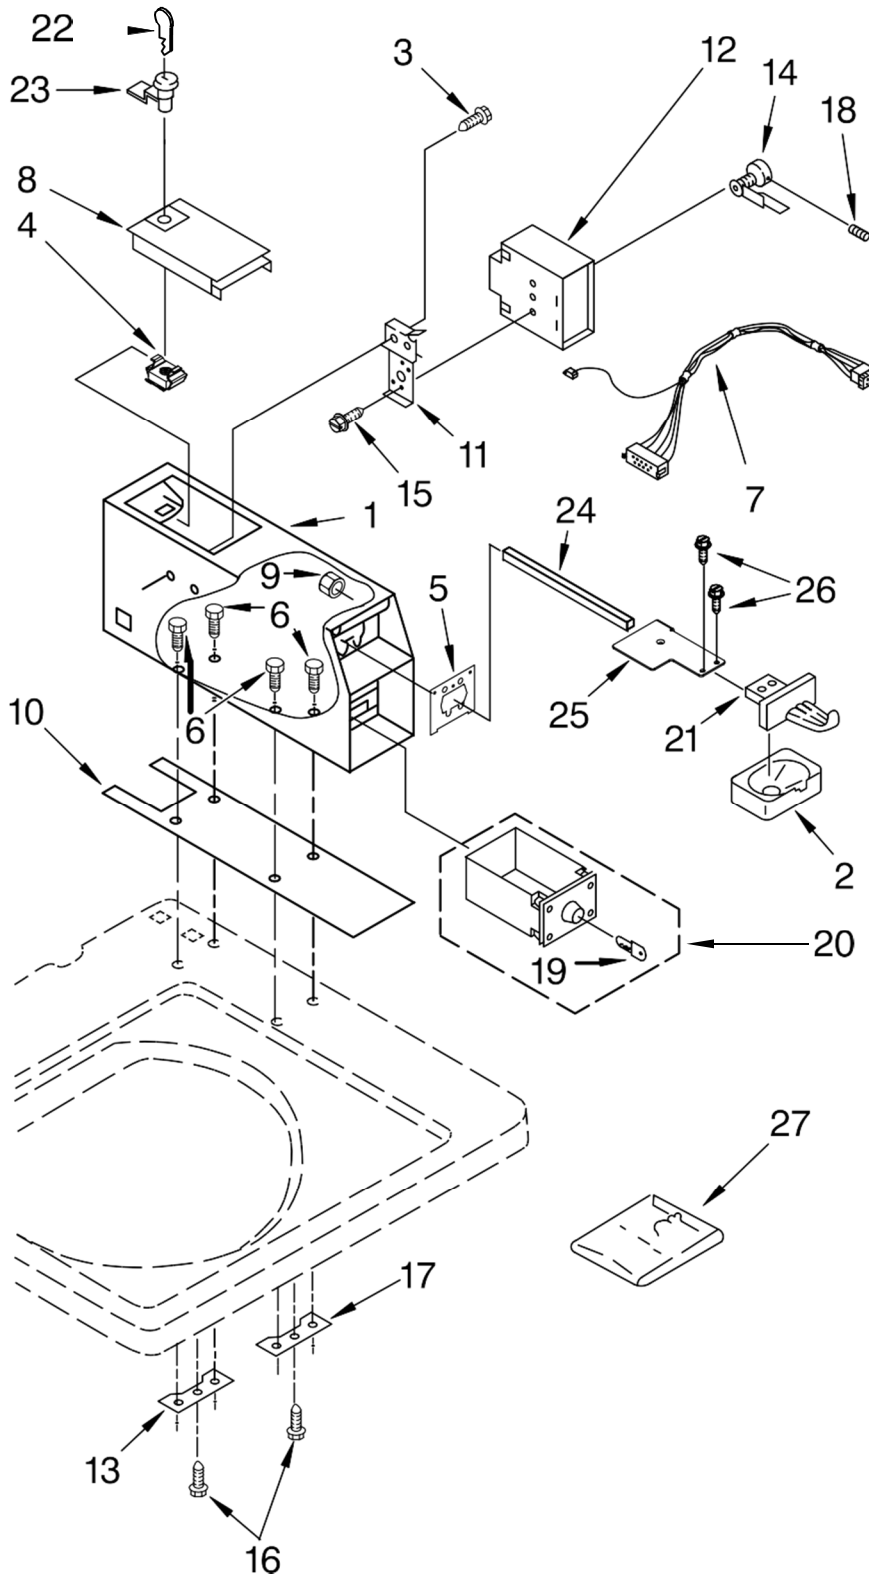

LAVADORA CAM2762TQ0/2

Illus. No.	Part No.	DESCRIPTION
1	3406994	Meter Case
2	385421	Funnel, Coin
3	339805	Screw, 10-32 X 3/16
4	90406	Nut, Cage
5	3954761	Plate, Adapter (Includes Item 2)
6	3353994	Bolt, Meter Case 5/16-18 x 2.5 (1)
6	3349065	5/16-24 x 1 (3)
7	W10138351	Harness, Timer Wire
8	3351136	Door, Service
9	3400029	Nut, Adapter Plate (3)
10	3954812	Cushion, Case
11	385575	Bracket, Timer
12	W10112081	Timer, 60 Hz.
13	3353813	Plate, Mounting
14	385571	Clutch, Timer
14	354987	E-Ring
15	3400064	Screw, Timer
16	98445	Screw, 10-16 x 3/4
17	3347825	Plate, Mounting
18	98654	Screw, Set
Following Parts Supplied on Whirlpool Coin Equipped Models Only.		
19		Key, Money Box
20	*8316525	Money Box (Includes Item 19)
21	*8316520	Coin Chute
22	*358288	Key, Service Door
23	*8316526	Security Lock & Cam Assembly
24	*8318517	Bolt, Coin Chute
25	*8316522	Extension
26	*3400086	Screw, 10-32 x 3/8
27	*8316524	Kit, Chute Decal

Coin Mechanism Parts May Be Ordered From Whirlpool (*) Or Vendor Listed Below.

◆ ESD
270 New Jersey Dr.
Fort Washington, PA
19034

1-800-523-1510

info@esdcoin.com

FOR ORDERING INFORMATION REFER TO PARTS PRICE LIST