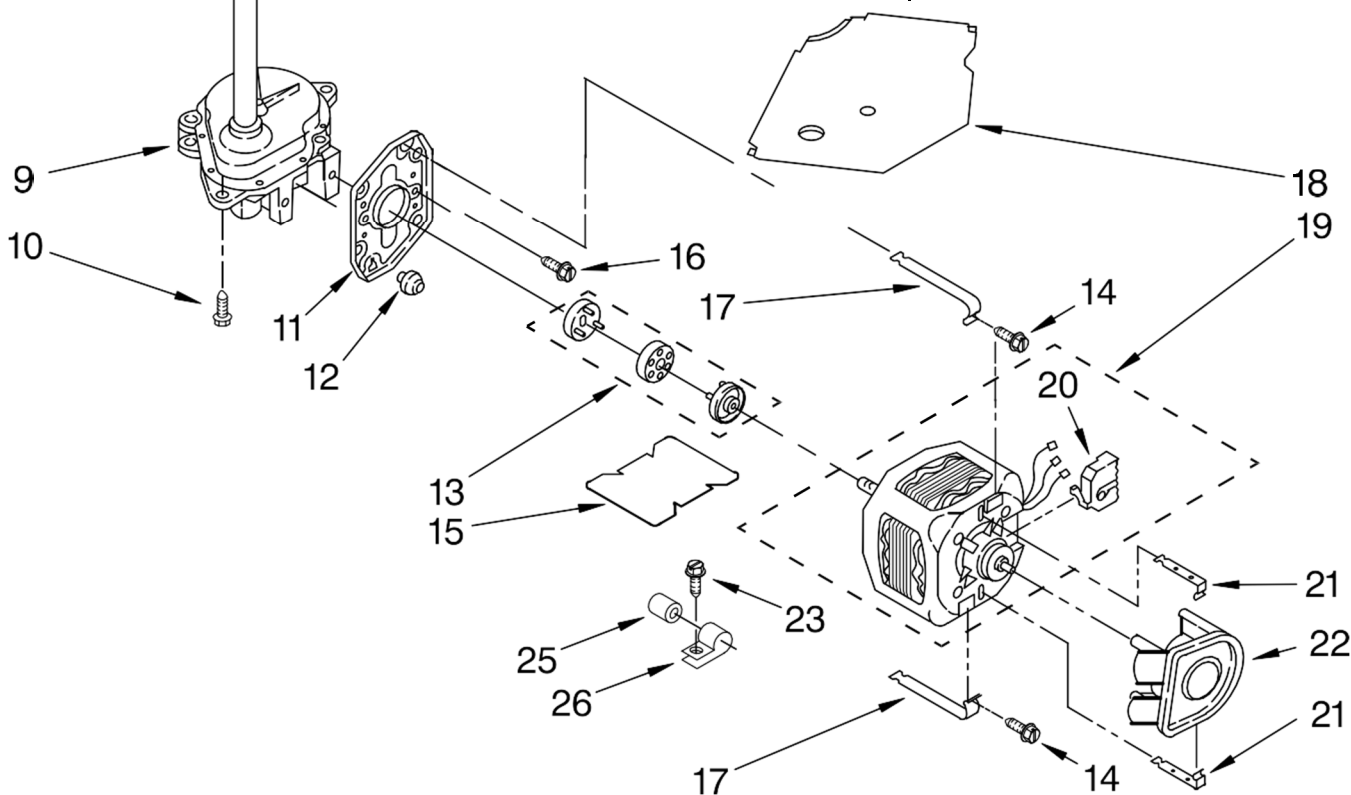

LAVADORA CAM2762TQ0/2

Illus. No.	Part No.	DESCRIPTION
1	3352483	Cap, Agitator
2	358237	Screw & Washer (5/16-24 X 1)
3	3949550	Washer
4	63377	Agitator
5	8528150	Tub Ring & Gasket
6	3976308	Gasket, Tub Ring
7	21366	Nut, Spanner
8	387240	Balance Ring
9	8526017	Basket & Balance Ring
10	389140	Block, Basket Drive
11	W10135425	Tub
12	383727	Gasket, Centerpost

FOR ORDERING INFORMATION REFER TO PARTS PRICE LIST

LAVADORA CAM2762TQ0/2

Illus. No.	Part No.	DESCRIPTION	Illus. No.	Part No.	DESCRIPTION
1	388952	Brake & Drive Tube (Complete) (Refer to Page 14 For Further Breakdown)	11	62611	Plate, Motor Mount To Gearcase
2	63292	Washer, Spin Tube Thrust	12	62691	Grommet, Motor (4)
3	62697	Ring, Spin Tube Support	13	3978849	Coupling, Motor And Isolation
4	63283	E-Clip, Clutch Retainer	14	3387485	Screw (2) #10-16 x 5/8
5	8299642	Clutch (Complete)	15	3946532	Shield, Motor
6	3951993	Band & Lining, Clutch (Includes Items 7 & 8)	16	3400516	Bolt, Motor Plate
7	62646	Cap, Clutch Spring (2)	17	W10086010	Retainer, Motor (2)
8	8559387	Spring & Damper Assembly	18	3362089	Shield, Tub To Motor
9	3360630	Gearcase (Complete) (Refer To Page 15 For Further Breakdown)	19	661600	Motor, Main Drive
10	3357334	Screw, Gearcase To Base (3)	20	62850	Switch, Main Drive Motor
			21	8546127	Retainer, Pump (2)
			22	3363394	Pump (Complete)
			23	62863	Screw, 10-16 x 3/8
			24	3355454	Clip, Anti-Rattle
			25	8572717	Capacitor
			26	3949496	Clamp, Capacitor
			27	8577374	Seal, Shaft