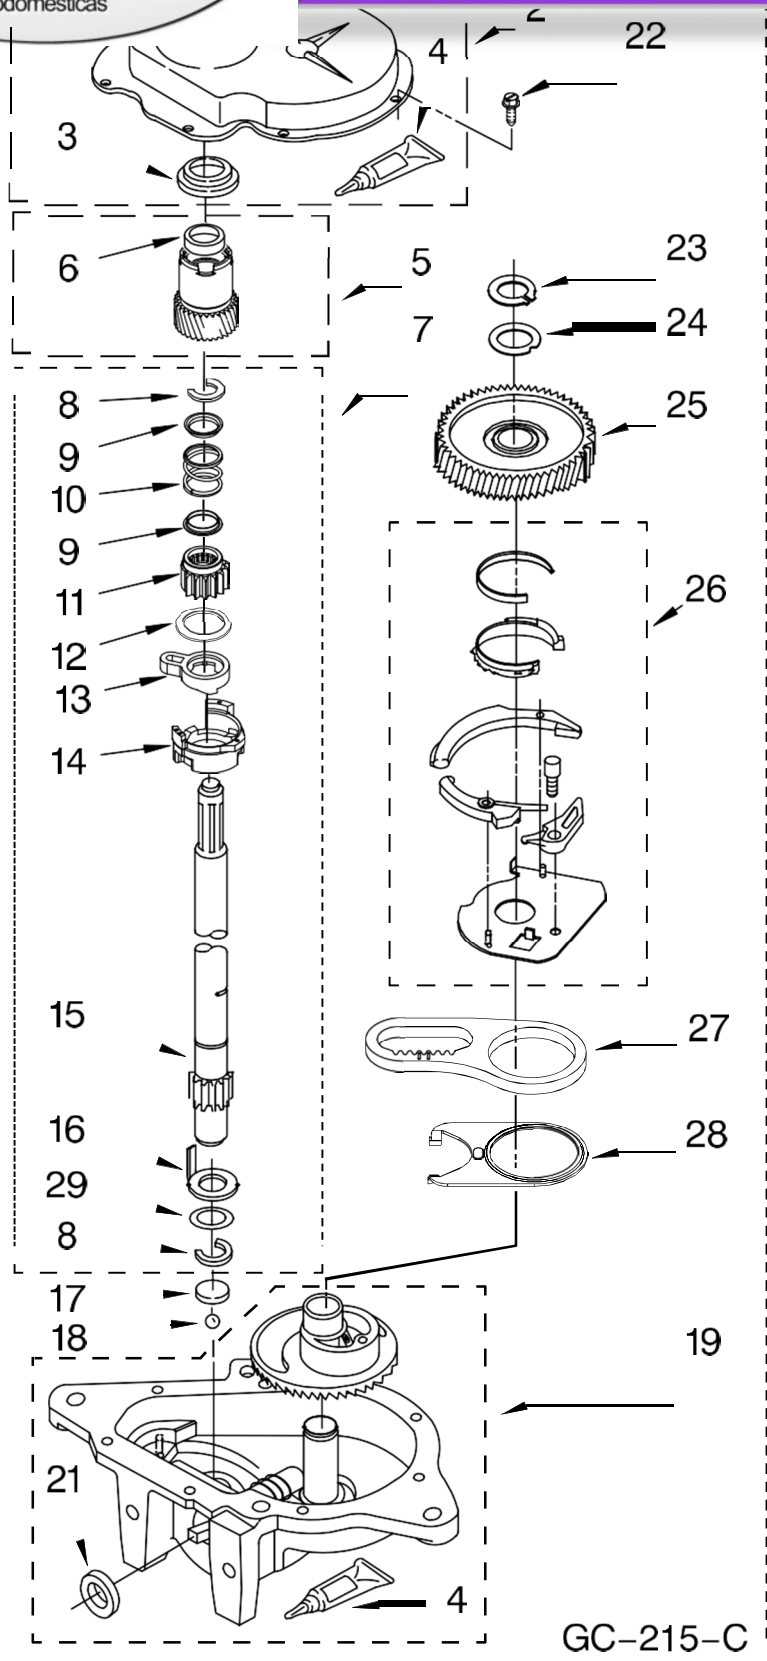

LAVADORA CAM2762TQ0/2

Illus. No.	Part No.	DESCRIPTION
1	3360630	Gearcase (Complete)
2	285202	Cover, Gearcase
3	3349985	Seal, Gearcase Cover
4	285195	Sealer, Gasket (.20 Fl. Oz.) (6 ml)
5	63320	Pinion, Spin (Includes Illus. 25)
6	356427	Seal, Spin Pinion
7	389387	Shaft, Agitator (Complete)
8	90369	Ring, Retaining (2)
9	62677	Retainer, Spring
10	62676	Spring, Agitate
11	63273	Gear, Agitate (Includes 15 and 29)
12	62619	Washer, Agitate Gear
13	62580	Cam Follower (Includes 14)
14	62581	Cam, Agitate (Includes 13)
15	285509	Shaft, Agitator (Includes 11 and 29)
16	62618	Washer, Cam Thrust
17	16018	Bearing, Thrust
18	85529	Ball, Bearing
19	389230	Bottom and Pinion, Gearcase
21	285352	Seal, Thrust Plug
22	3351614	Screw, Gearcase Cover, Mounting (8) (10-24 x 3/8)
23	3362552	Ring, Retaining
24	285735	Washer Kit, Thrust
25	62570	Gear, Spin
26	388253	Neutral Assembly
27	3349296	Rack, Connecting
28	62621	Actuator, Shift
29	388815	Washer, Intermediate