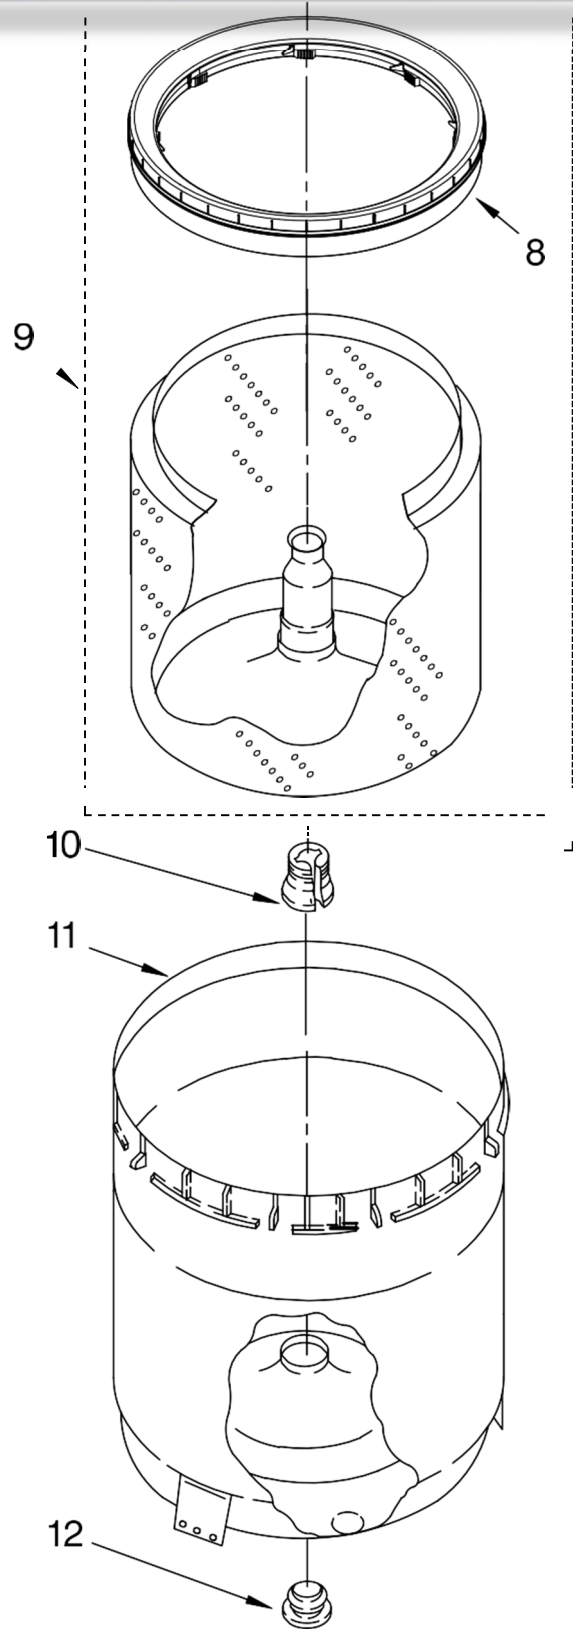

LAVADORA CAM2762TQ0/2

FOR ORDERING INFORMATION REFER TO PARTS PRICE LIST

Distribuidor Autorizado

SurteRápido.com

Venta de Refacciones
Electrodomesticas

LAVADORA CAM2762TQ0/2

Illus. No.	Part No.	DESCRIPTION
1	3352483	Cap, Agitator
2	358237	Screw & Washer (5/16-24 X 1)
3	3949550	Washer
4	63377	Agitator
5	8528150	Tub Ring & Gasket
6	3976308	Gasket, Tub Ring
7	21366	Nut, Spanner
8	387240	Balance Ring
9	8526017	Basket & Balance Ring
10	389140	Block, Basket Drive
11	W10135425	Tub
12	383727	Gasket, Centerpost

FOR ORDERING INFORMATION REFER TO PARTS PRICE LIST