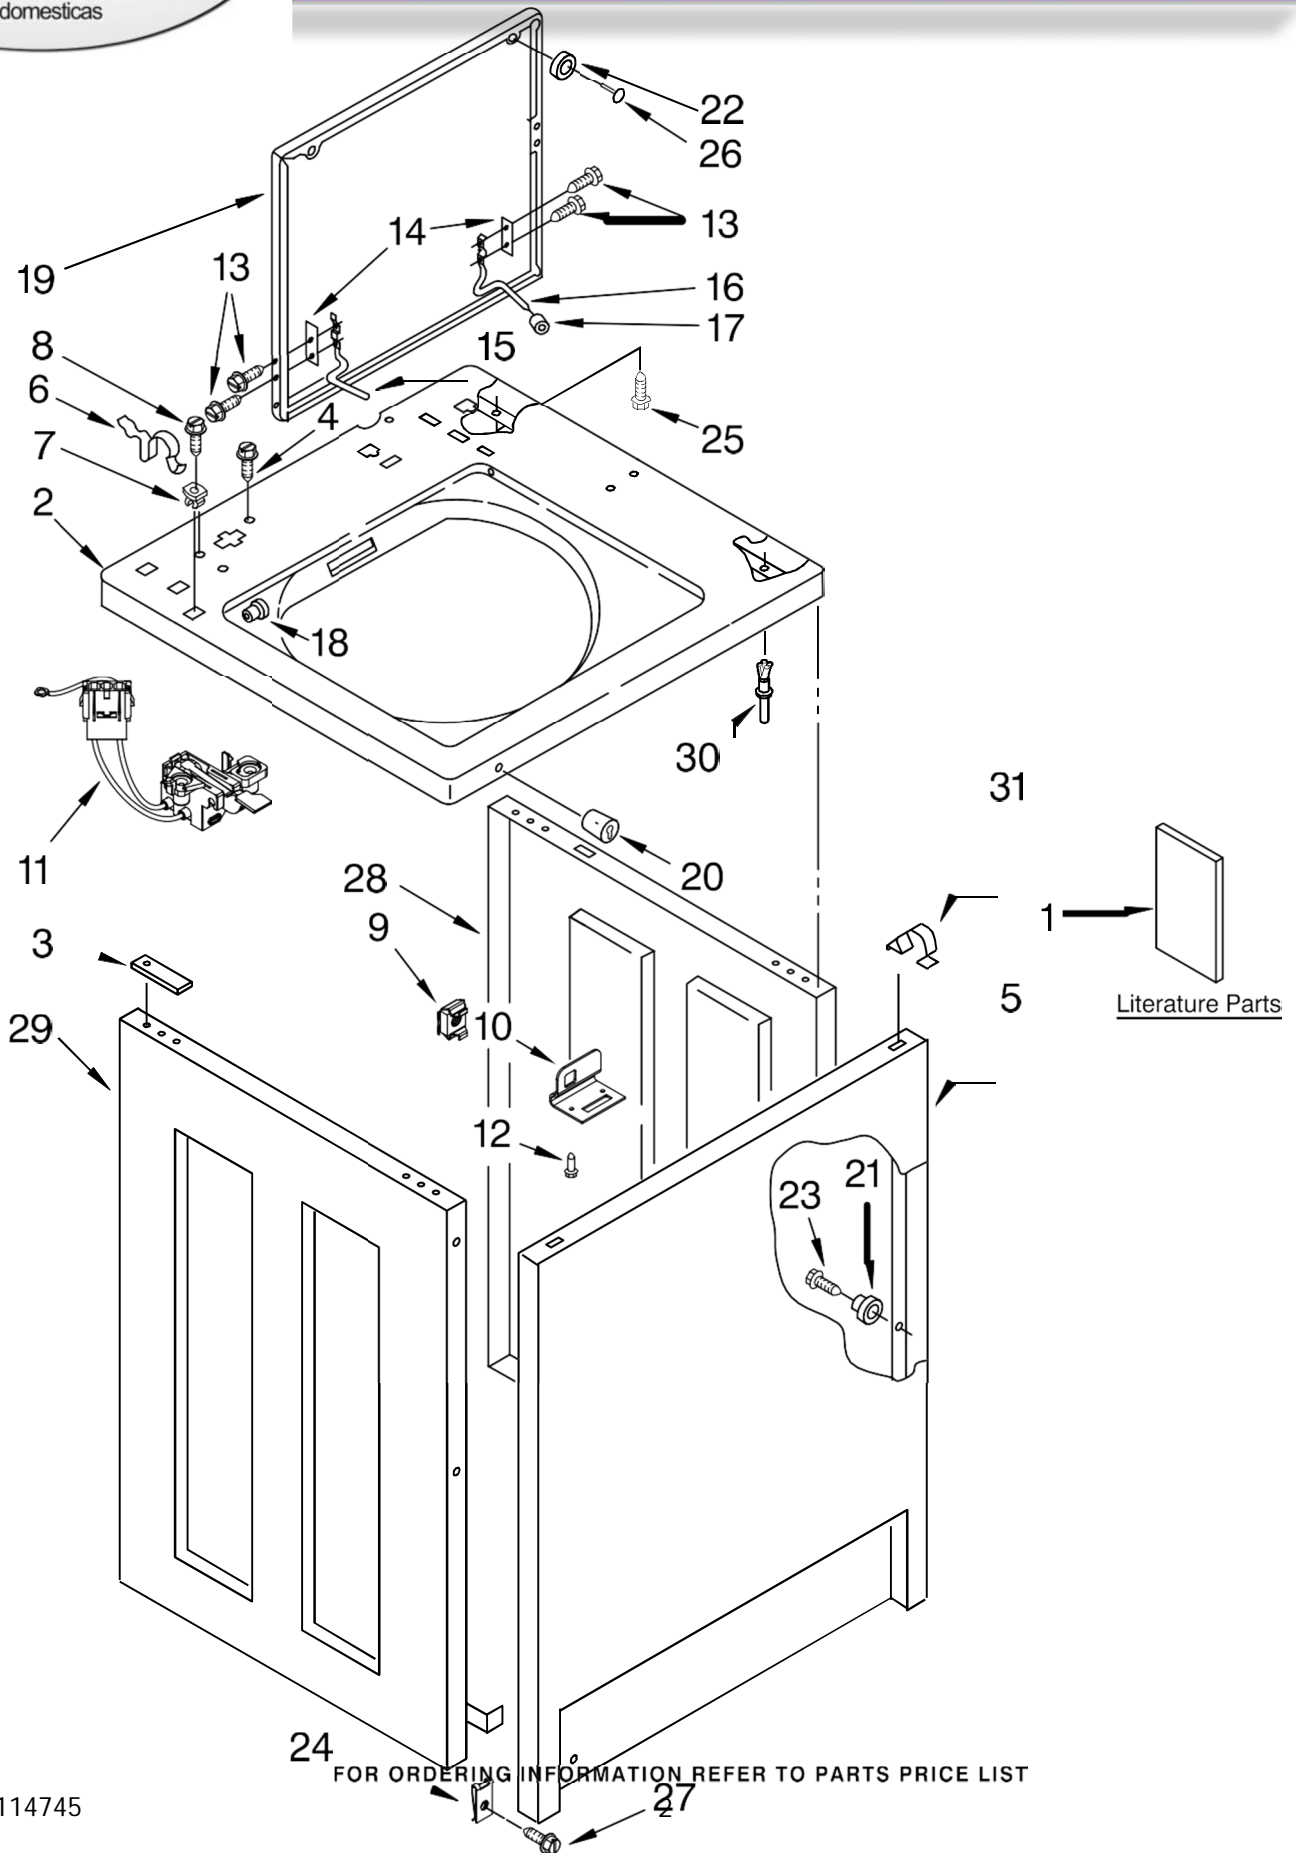

SurteRápido.com

Venta de Refacciones
Electrodomesticas

LAVADORA CAM2762TQ0/2

LAVADORA CAM2762TQ0/2

Illus. No.	Part No.	DESCRIPTION
1		Literature Parts
	8524739	Installation Instructions
	W10135801	Wiring Diagram
	W10172196	Energy Guide
	W10114745	Repair Parts List
2	8524688	Top
3	3353950	Spacer, Cabinet To Top (4)
4	3351614	Screw, Ground
5	3358500	Panel, Front
6	62780	Clip, Top & Cabinet & Rear Panel (2)
7	358473	Nut, Push-In (2)
8	3400611	Screw, Lid Switch
9	90406	Cage Nut
10	3353948	Bracket, Lock
11	8054980	Switch, Lid
12	63554	Rivet (2)
13	W10119828	Screw, Lid Hinge Mounting (4)
14	21097	Pad, Lid Hinge (2)
15	8524784	Hinge, Lid (L.H.)
16	54583	Hinge, Lid (R.H.)
17	19119	Bumper, Lid Hinge
18	21258	Bearing, Lid Hinge (2)
19	W10171146	Lid
20	387371	Plug Lock
21	3353812	Locator (4)
22	356908	Bumper, Lid
23	718258	Screw (4)
24	98234	Clip, U-Bend (2)
25	3353993	Screw (2)
26	356907	Rivet, Plastic
27	3393258	Screw, Panel Mtg. (2)
28	3976380	Side Panel (RH)
29	3976382	Side Panel (LH)
30	3353949	Pin, Locator (2)
31	18776	Lock (2)

LAVADORA CAM2762TQ0/2

Illus. No.	Part No.	DESCRIPTION	Illus. No.	Part No.	DESCRIPTION	Illus. No.	Part No.	DESCRIPTION
1	8577883	Panel, Console	8	8573825	Pressure Switch, High Water Level (Includes "T" Fitting-Not Shown)	15	90767	Screw, 8-18 x 3/8 (2)
2	3978858	Bracket, Control	9	3352457	Lights, Indicator	16	3949734	End Cap (L.H.)
3	357572	Clip, Grounding	10	3348109	Lens, Amber (2)	17	689559	Nut, Push-In (2)
4	8577359	Switch, Cycle Selector (Includes Item 12)	11	3348110	Lens, Yellow (1)	18	97787	Screw, End Cap To Bracket (4)
5	3390646	Screw, 8-18 X 5/16	12	8316433	Pushbutton (7)	19	W10138030	Harness, Wiring
6	3949740	End Cap (R.H.)	13	8524802	Pressure Switch, Low Water Level	20	8578168	Control, Automatic Temp. (ATC)
7	8281182	Screw (2)	14	3400073	Screw, 10-24 x 3/8			