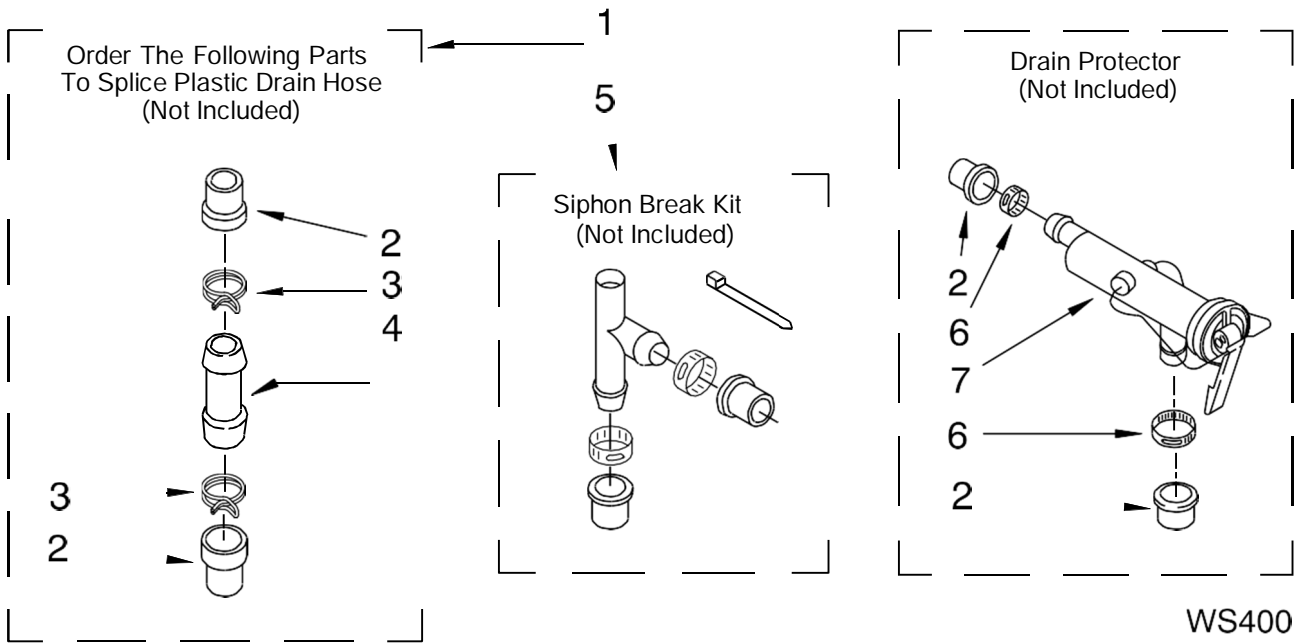

WATER SYSTEM PARTS

For Models: CAM2762TQ0, CAM2762TQ2
(White) (White)

Illus. No.	Part No.	DESCRIPTION
1	285442	Connector Kit, Plastic Drain Hose
2	285321	Sleeve Kit, (Contains 2 Sleeves)
3	370447	Clamp, Hose
4	16272	Connector, Straight
5	285320	Siphon Break Kit (Not Included)
6	65349	Clamp, Hose
7	367031	Drain Protector (Not Included)