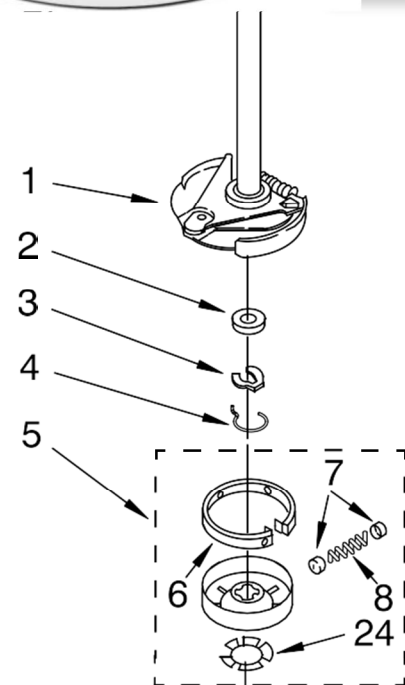

LAVADORA CAM2762TQ0/2