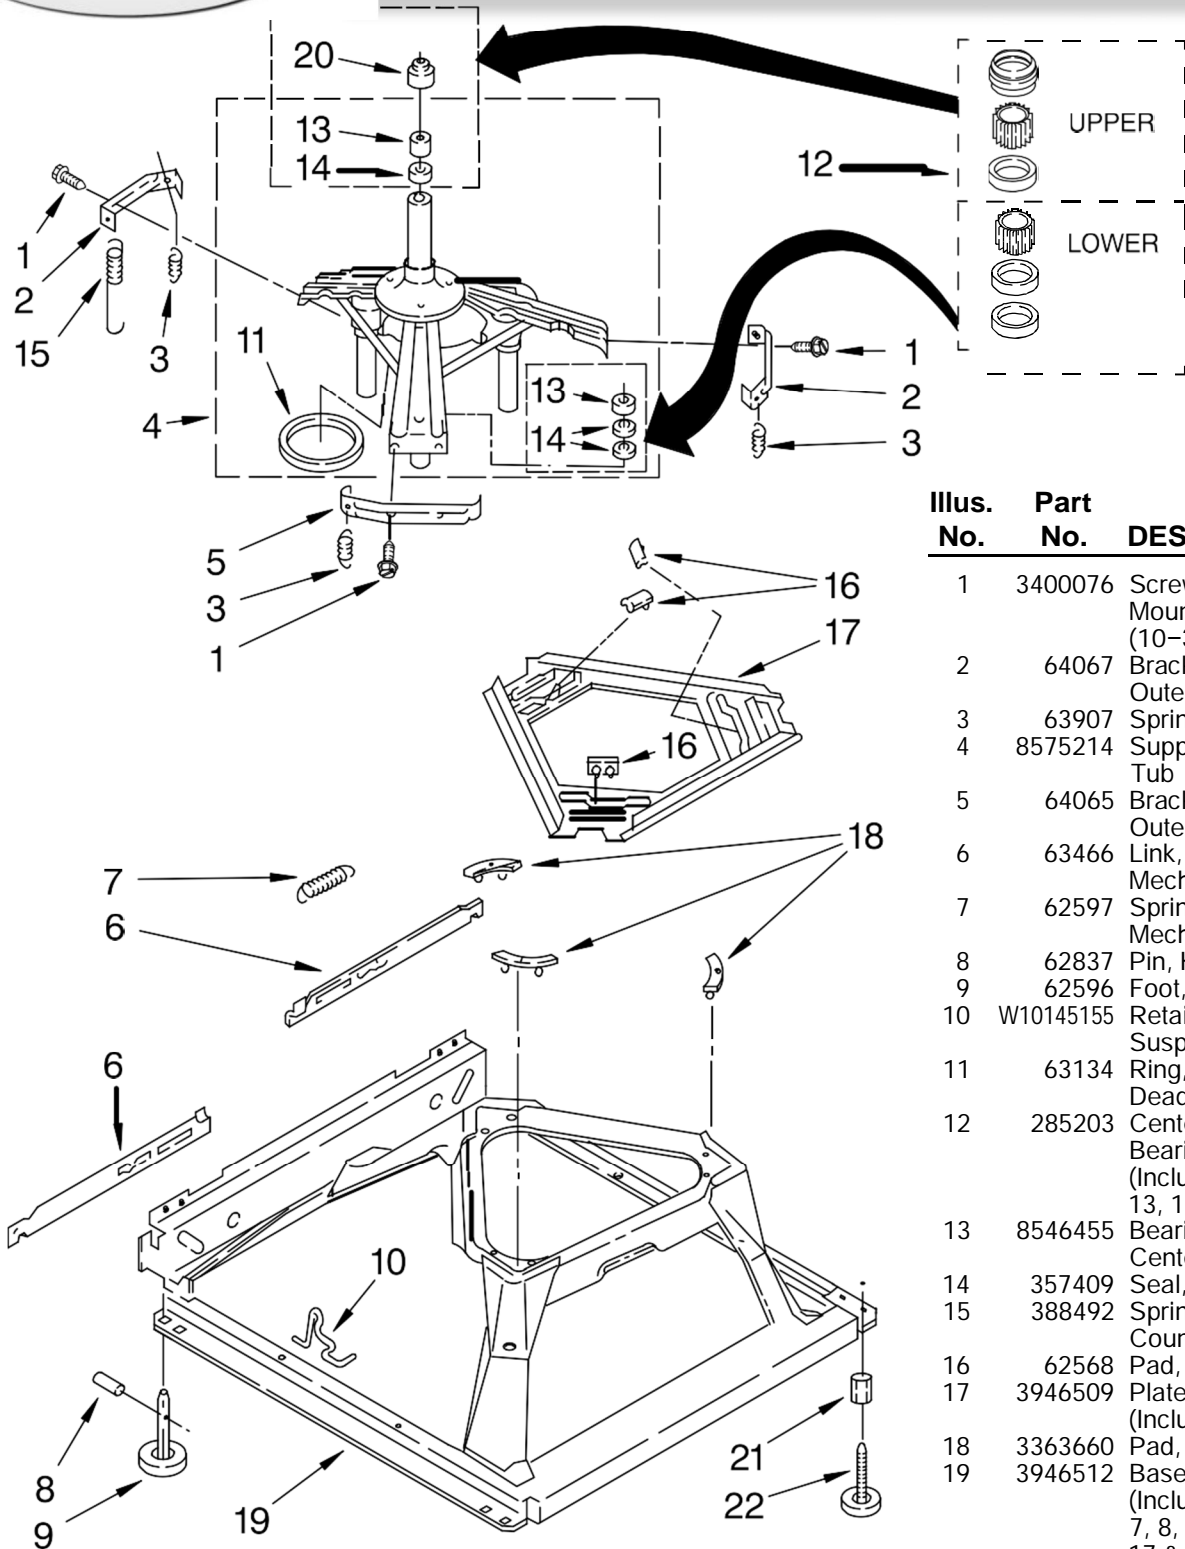

LAVADORA CAM2762TQ0/2

Illus. No.	Part No.	DESCRIPTION
1	3400076	Screw, Bracket Mounting (10-32 x 5/8)
2	64067	Bracket, Spring Outer (2)
3	63907	Spring, Suspension (3)
4	8575214	Support & Brake, Tub
5	64065	Bracket, Spring Outer (L.F.)
6	63466	Link, Leveling Mechanism (2)
7	62597	Spring, Leveling Mechanism
8	62837	Pin, Knurled
9	62596	Foot, Rear (2)
10	W10145155	Retainer, Suspension Spring
11	63134	Ring, Sound Deadening
12	285203	Centerpost Bearing Kit (Includes Items 13, 14 & 20)
13	8546455	Bearing, Centerpost (2)
14	357409	Seal, Centerpost (3)
15	388492	Spring, Counterweight
16	62568	Pad, Plate
17	3946509	Plate, Suspension (Includes Item 16)
18	3363660	Pad, Base
19	3946512	Base Assembly (Includes Items 6, 7, 8, 9, 10, 16, 17 & 18)
20	8577376	Seal, Centerpost
21	3359452	Nut, Lock (3/8-16)
22	W10001130	Foot, Front (2)

FOR ORDERING INFORMATION REFER TO PARTS PRICE LIST