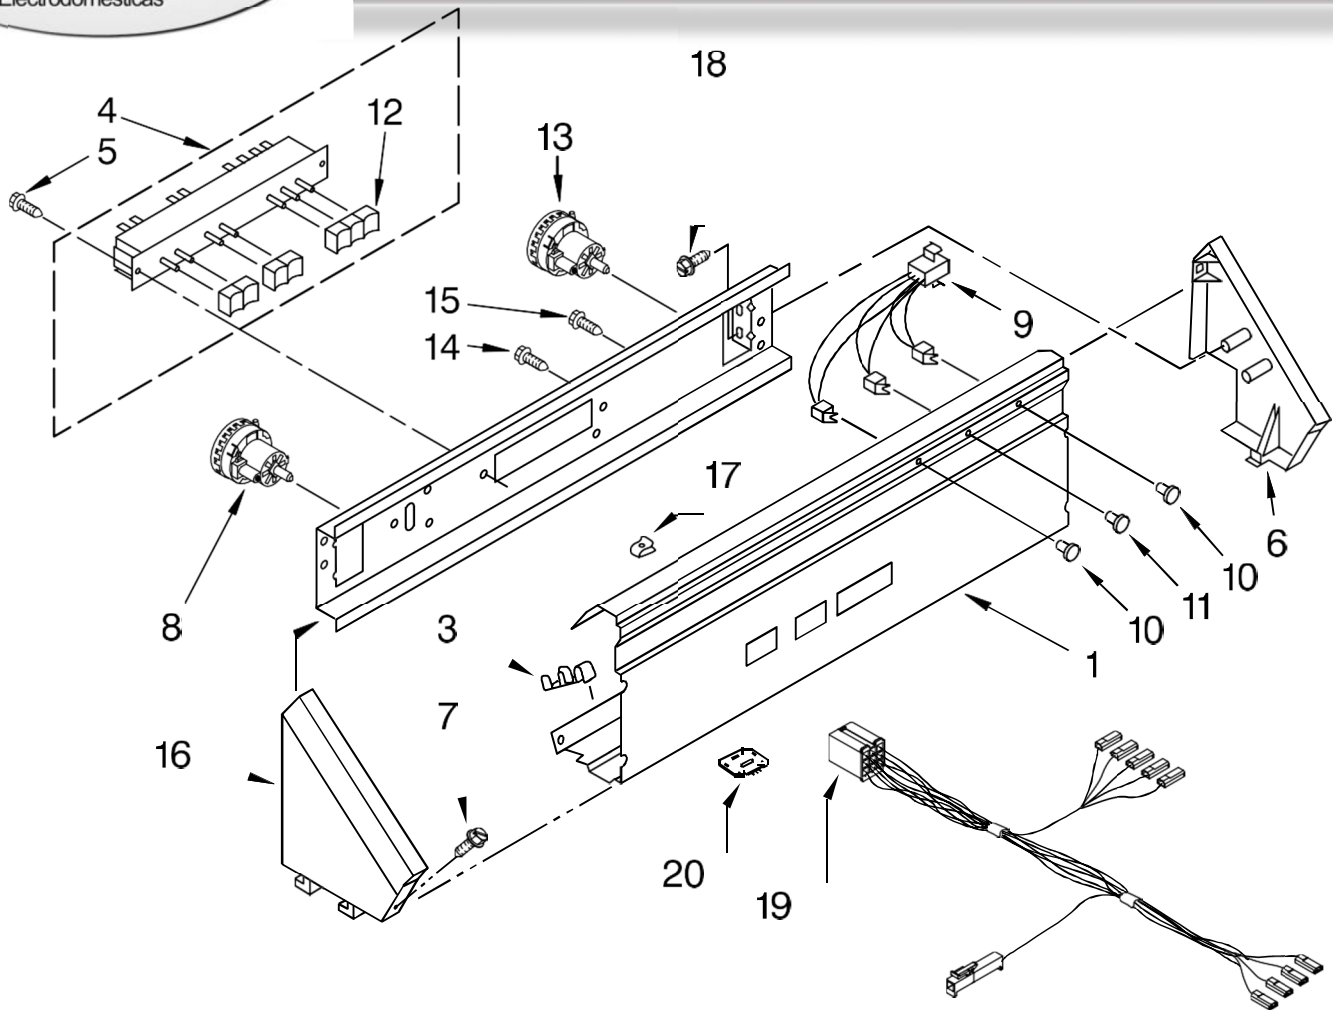

LAVADORA CAM2762TQ0/2

Illus. No.	Part No.	DESCRIPTION	Illus. No.	Part No.	DESCRIPTION	Illus. No.	Part No.	DESCRIPTION
1	8577883	Panel, Console	8	8573825	Pressure Switch, High Water Level (Includes "T" Fitting-Not Shown)	15	90767	Screw, 8-18 x 3/8 (2)
2	3978858	Bracket, Control	9	3352457	Lights, Indicator	16	3949734	End Cap (L.H.)
3	357572	Clip, Grounding	10	3348109	Lens, Amber (2)	17	689559	Nut, Push-In (2)
4	8577359	Switch, Cycle Selector (Includes Item 12)	11	3348110	Lens, Yellow (1)	18	97787	Screw, End Cap To Bracket (4)
5	3390646	Screw, 8-18 X 5/16	12	8316433	Pushbutton (7)	19	W10138030	Harness, Wiring
6	3949740	End Cap (R.H.)	13	8524802	Pressure Switch, Low Water Level	20	8578168	Control, Automatic Temp. (ATC)
7	8281182	Screw (2)	14	3400073	Screw, 10-24 x 3/8			

FOR ORDERING INFORMATION REFER TO PARTS PRICE LIST