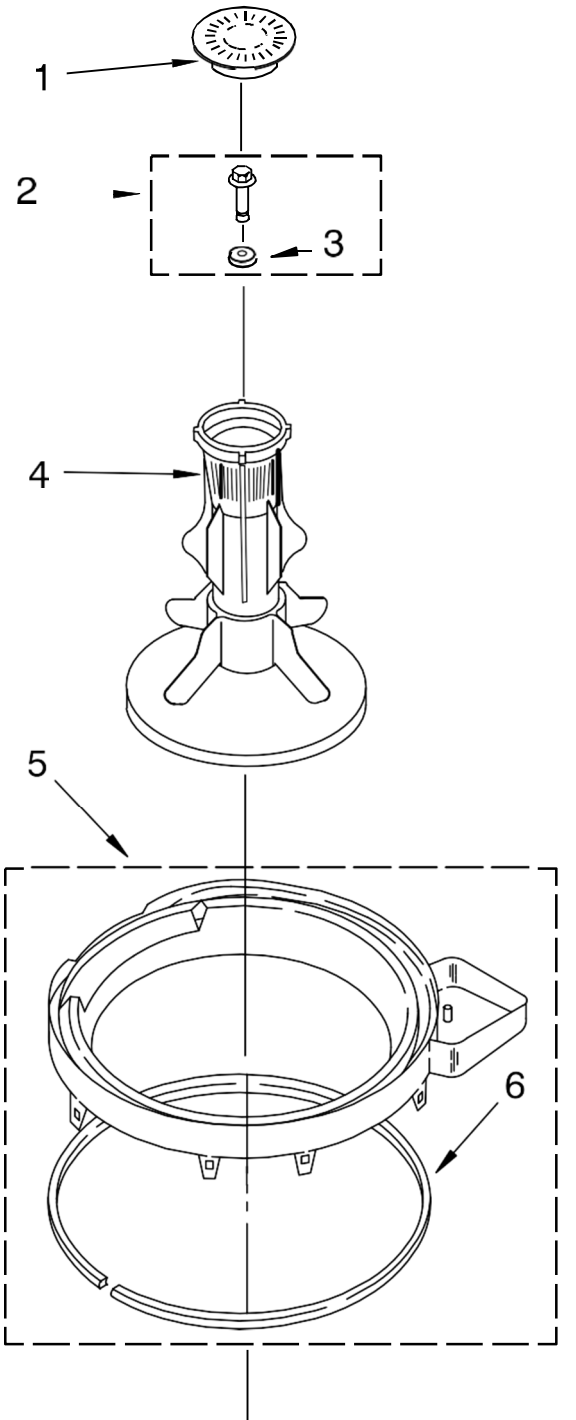

LAVADORA CAM2762TQ0/2

FOR ORDERING INFORMATION REFER TO PARTS PRICE LIST

Distribuidor Autorizado

SurteRápido.com

Venta de Refacciones
Electrodomesticas

LAVADORA CAM2762TQ0/2

Illus. No.	Part No.	DESCRIPTION
1	3352483	Cap, Agitator
2	358237	Screw & Washer (5/16-24 X 1)
3	3949550	Washer
4	63377	Agitator
5	8528150	Tub Ring & Gasket
6	3976308	Gasket, Tub Ring
7	21366	Nut, Spanner
8	387240	Balance Ring
9	8526017	Basket & Balance Ring
10	389140	Block, Basket Drive
11	W10135425	Tub
12	383727	Gasket, Centerpost

FOR ORDERING INFORMATION REFER TO PARTS PRICE LIST