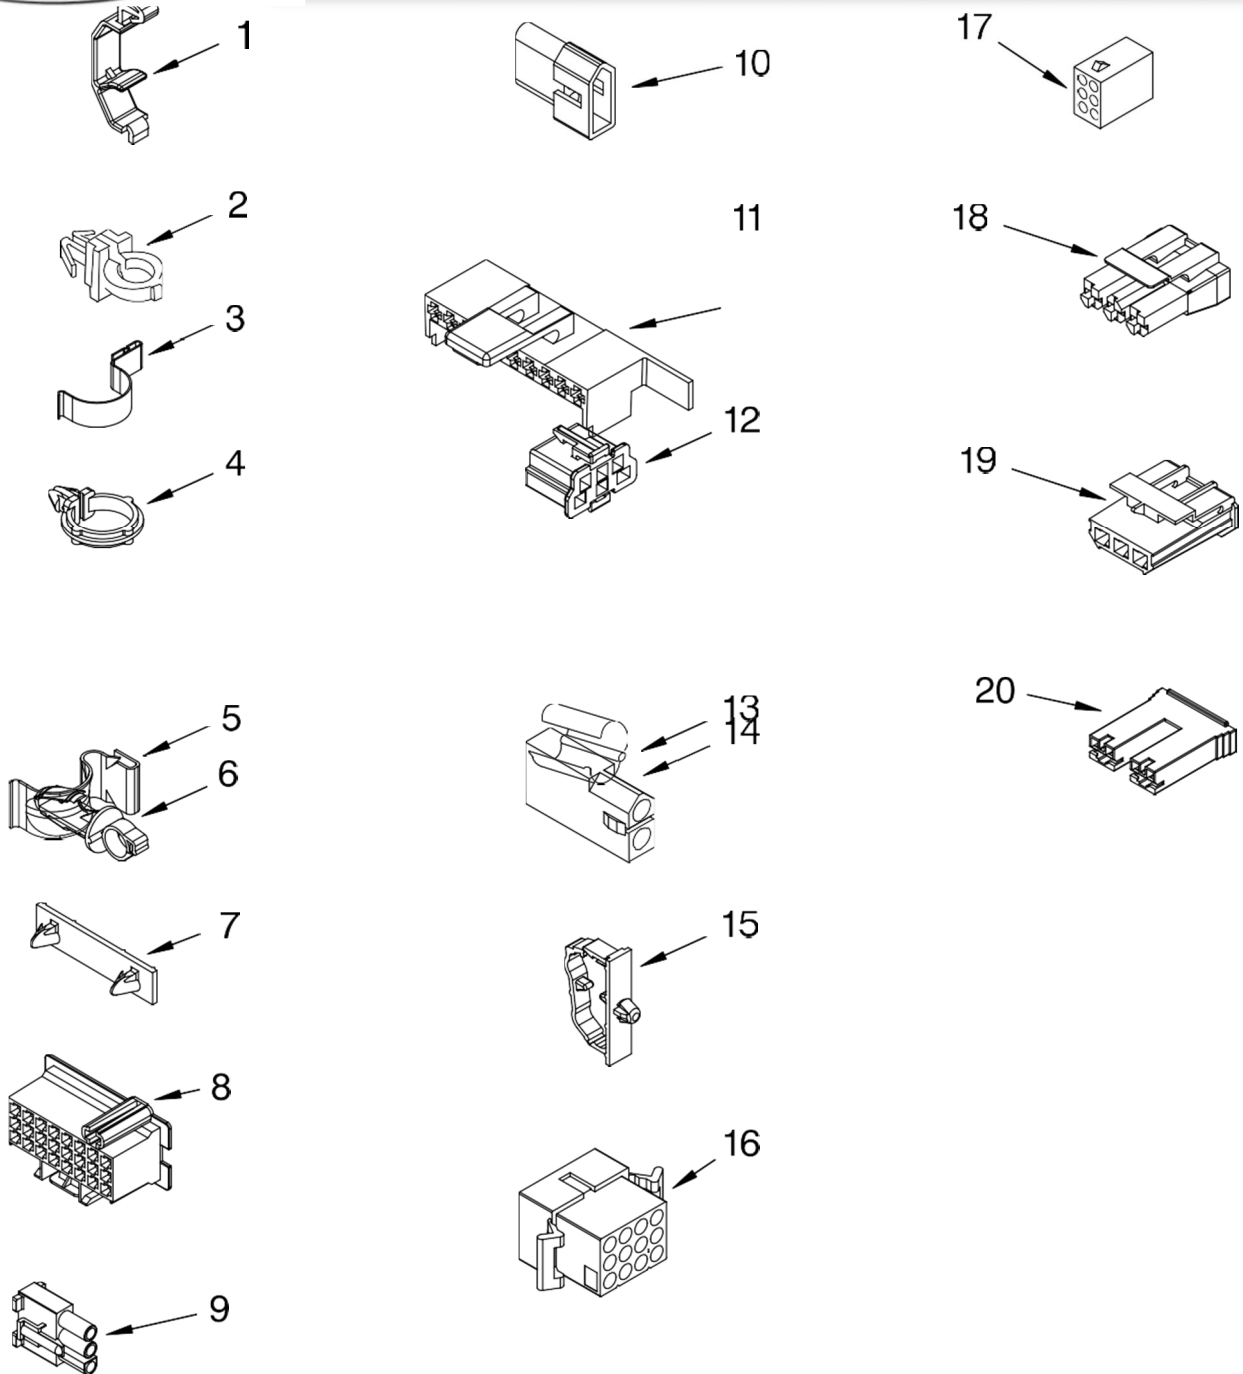

FOR ORDERING INFORMATION REFER TO PARTS PRICE LIST

LAVADORA CAM2762TQ0/2

Illus. No.	Part No.	DESCRIPTION
1	3400076	Screw, Bracket Mounting (10-32 x 5/8)
2	64067	Bracket, Spring Outer (2)
3	63907	Spring, Suspension (3)
4	8575214	Support & Brake, Tub
5	64065	Bracket, Spring Outer (L.F.)
6	63466	Link, Leveling Mechanism (2)
7	62597	Spring, Leveling Mechanism
8	62837	Pin, Knurled
9	62596	Foot, Rear (2)
10	W10145155	Retainer, Suspension Spring
11	63134	Ring, Sound Deadening
12	285203	Centerpost Bearing Kit (Includes Items 13, 14 & 20)
13	8546455	Bearing, Centerpost (2)
14	357409	Seal, Centerpost (3)
15	388492	Spring, Counterweight
16	62568	Pad, Plate
17	3946509	Plate, Suspension (Includes Item 16)
18	3363660	Pad, Base
19	3946512	Base Assembly (Includes Items 6, 7, 8, 9, 10, 16, 17 & 18)
20	8577376	Seal, Centerpost
21	3359452	Nut, Lock (3/8-16)
22	W10001130	Foot, Front (2)

FOR ORDERING INFORMATION REFER TO PARTS PRICE LIST

LAVADORA CAM2762TQ0/2

FOR ORDERING INFORMATION REFER TO PARTS PRICE LIST

LAVADORA CAM2762TQ0/2

Illus. No.	Part No.	DESCRIPTION	Illus. No.	Part No.	DESCRIPTION	Illus. No.	Part No.	DESCRIPTION
1	3349557	Retainer, Harness	9	62889	Receptacle, Terminal (3-Way)	16	3390423	Block, Disconnect (12-Way)
2	388498	Clip, Harness				17	3347730	Receptacle (6-Way)
3	3347812	Clip, Harness	10	353424	Plug, Terminal (3-Way)	18	3948617	Connector (T.P.A.) (3-Circuit)
4	3352501	Clip, Harness (Push-In)	11	62505	Block, Disconnect (Motor 2 Speed)	19	3360056	Plug (T.P.A.) (3-Circuit) (Pressure Switch)
5	90016	Clip, Harness (Half-Harness)	12	3347243	Block, Disconnect	20		Block, Connector
6	3390496	Clip, Harness	13	63523	Protector		3354925	Natural
7	389379	Retainer, Harness	14	717252	Connector (2-Way)		3354926	Red
8		Timer, Block Disconnect	15	3352944	Clip, Harness			
	3948614	Natural						
	352089	Black						