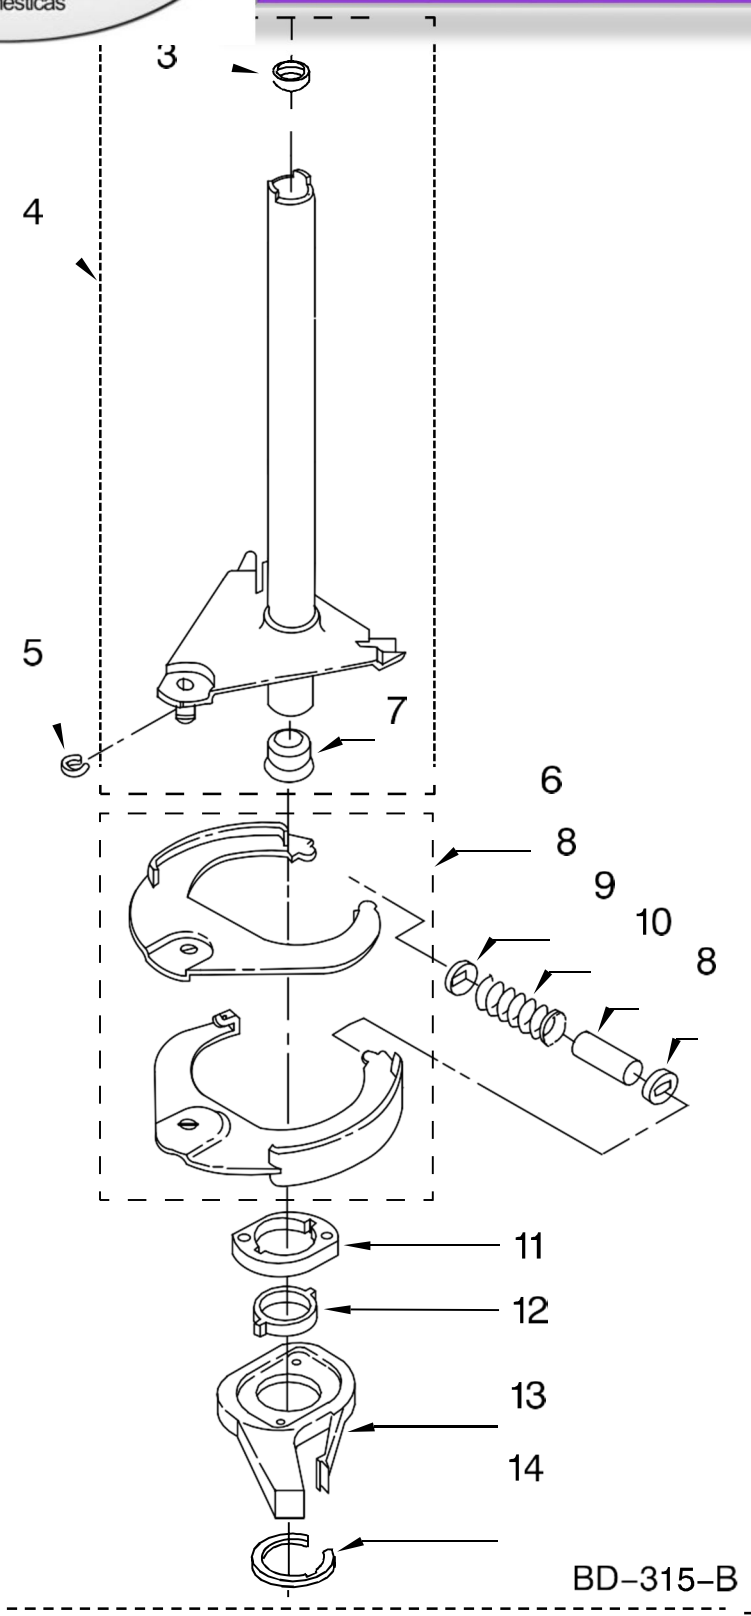

LAVADORA CAM2762TQ0/2

No.	No.	DESCRIPTION
1	388952	Brake And Drive Tube (Complete)
2	62658	Ring, Thrust
3	356427	Seal, Drive Tube
4	64027	Tube, Basket Drive (Includes Illus. 3, 4, 5 & 9)
5	64035	Ring, Retaining
6	64232	Shoe, Brake (2)
7	62703	"T" Bearing, Spin Tube
8	3353956	Cap, Brake Spring (2)
9	387806	Spring, Brake
10	3355360	Sleeve, Brake Spring
11	661516	Cam, Brake Release
12	63022	Sleeve, Cam
13	64194	Driver, Brake Cam
14	90368	Ring, Retaining

FOLLOWING PARTS NOT ILLUSTRATED

285208 Lubricant (Use Only In Brake Shoe Assembly On Roller & Pin)