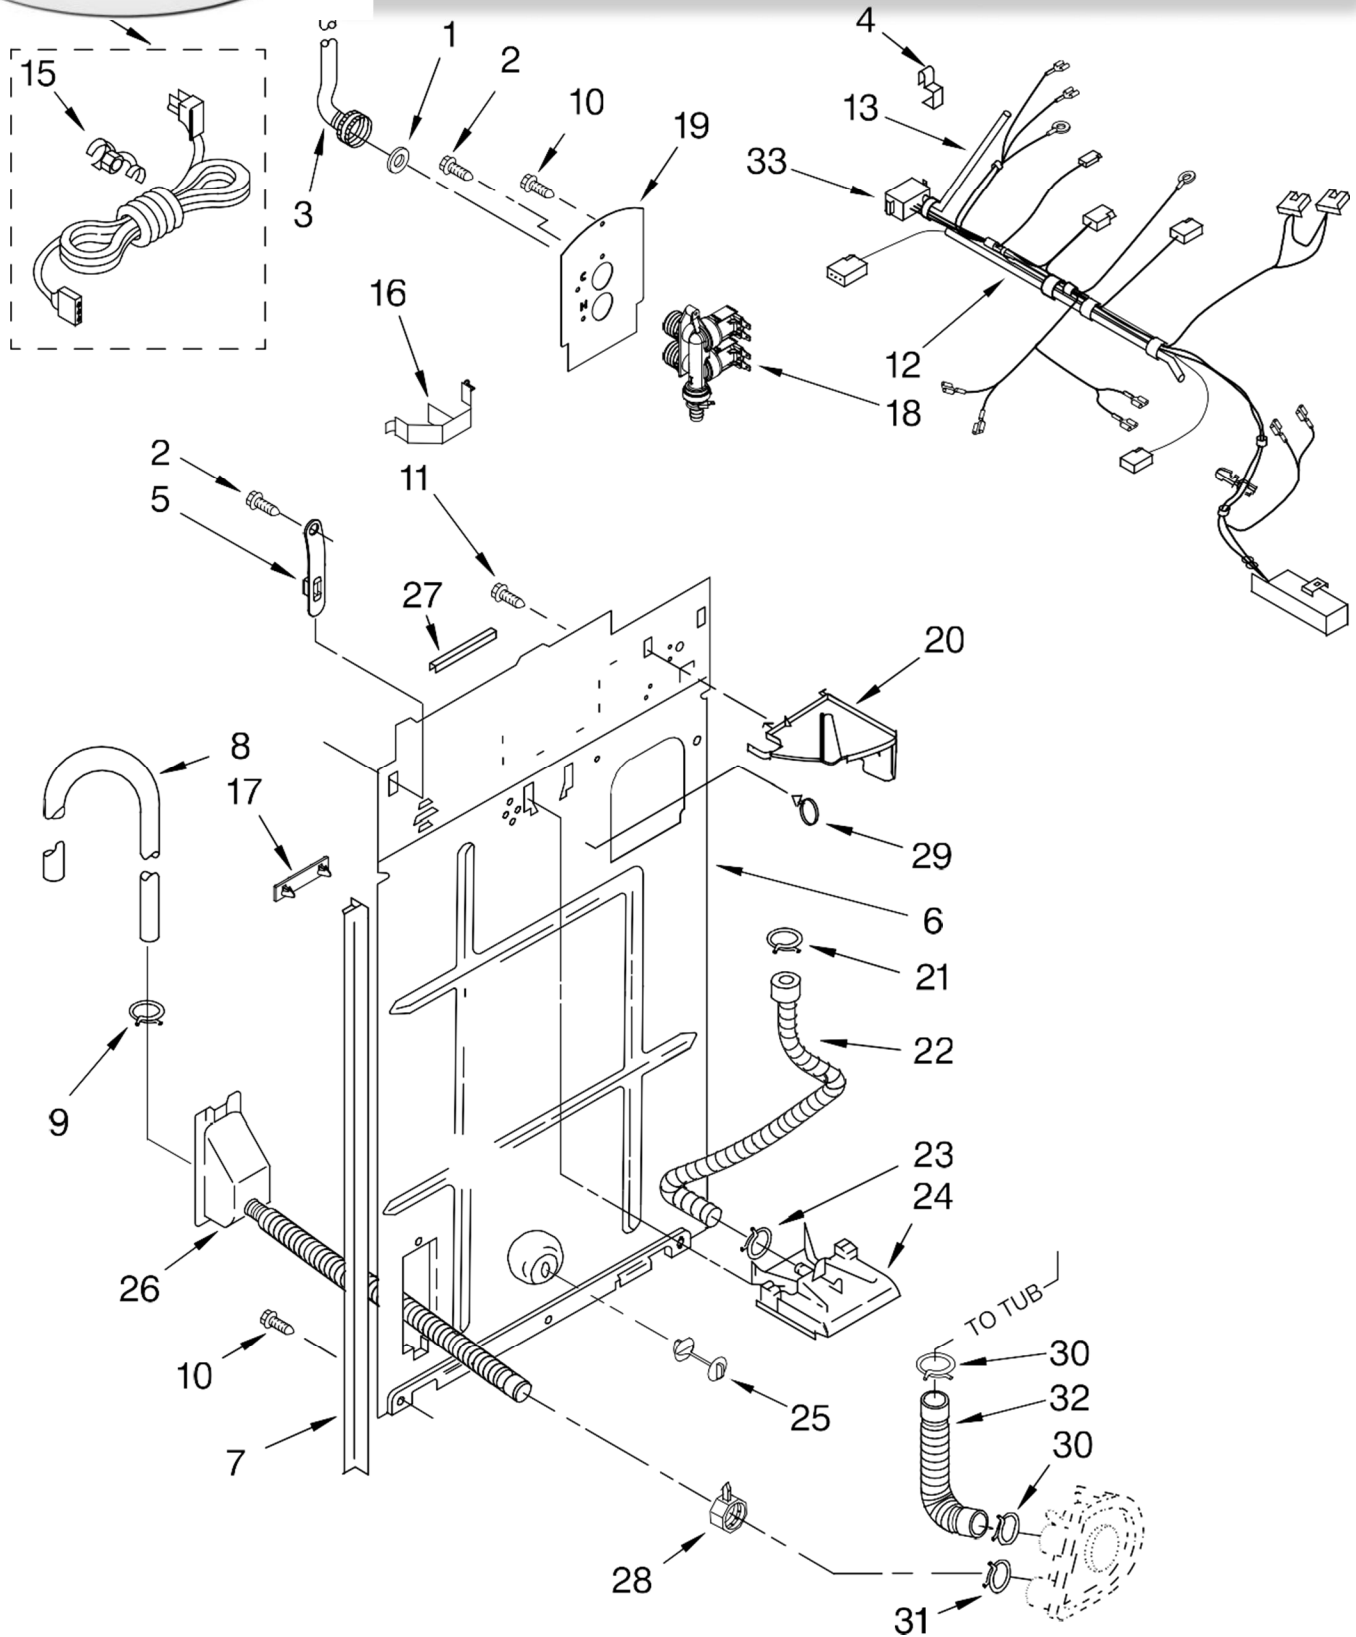

FOR ORDERING INFORMATION REFER TO PARTS PRICE LIST

LAVADORA CAM2762TQ0/2

Illus. No.	Part No.	DESCRIPTION
1	3406994	Meter Case
2	385421	Funnel, Coin
3	339805	Screw, 10-32 X 3/16
4	90406	Nut, Cage
5	3954761	Plate, Adapter (Includes Item 2)
6	3353994	Bolt, Meter Case 5/16-18 x 2.5 (1)
6	3349065	5/16-24 x 1 (3)
7	W10138351	Harness, Timer Wire
8	3351136	Door, Service
9	3400029	Nut, Adapter Plate (3)
10	3954812	Cushion, Case
11	385575	Bracket, Timer
12	W10112081	Timer, 60 Hz.
13	3353813	Plate, Mounting
14	385571	Clutch, Timer
14	354987	E-Ring
15	3400064	Screw, Timer
16	98445	Screw, 10-16 x 3/4
17	3347825	Plate, Mounting
18	98654	Screw, Set
Following Parts Supplied on Whirlpool Coin Equipped Models Only.		
19		Key, Money Box
20	*8316525	Money Box (Includes Item 19)
21	*8316520	Coin Chute
22	*358288	Key, Service Door
23	*8316526	Security Lock & Cam Assembly
24	*8318517	Bolt, Coin Chute
25	*8316522	Extension
26	*3400086	Screw, 10-32 x 3/8
27	*8316524	Kit, Chute Decal

LAVADORA CAM2762TQ0/2

FOR ORDERING INFORMATION REFER TO PARTS PRICE LIST

LAVADORA CAM2762TQ0/2

Illus. No.	Part No.	DESCRIPTION
1	3976300	Washer, Water Inlet Hose (4) (1-1/16 x 5/8)
2	9740848	Screw, 8-18 x 1/2
3		Hose, Water Inlet
	3949380	Blue Coupler
	3949381	Red Coupler
4	8282518	Clip, Harness
5	8568314	Strap, Console (2)
6	8541649	Panel, Rear (Includes Items 5, 15 & 16)
7	3354204	Pad, Rear Panel (2)
8	96743	Hose, Drain (4)
9	8317496	Clamp, Hose
10	62863	Screw, 10-16 x 3/8
11	3351614	Screw, 10-24 X 3/8
12	8524801	Hose, Pressure Switch To Air Dome