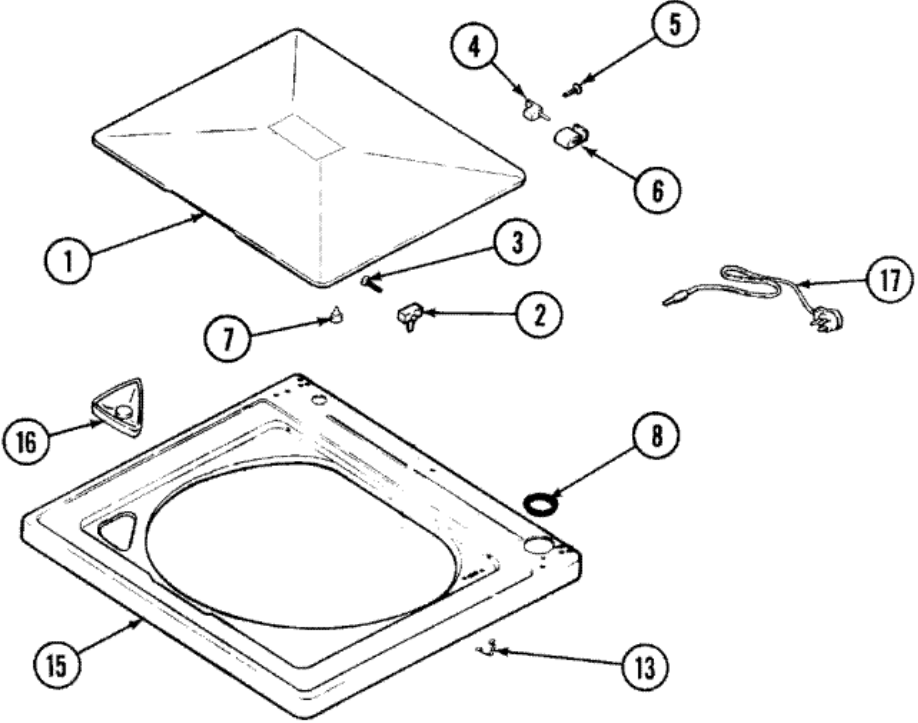

CAV4000AWW TAPA