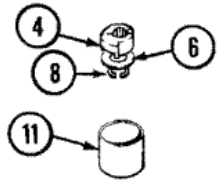

CAV4000AWW TRANSMISION