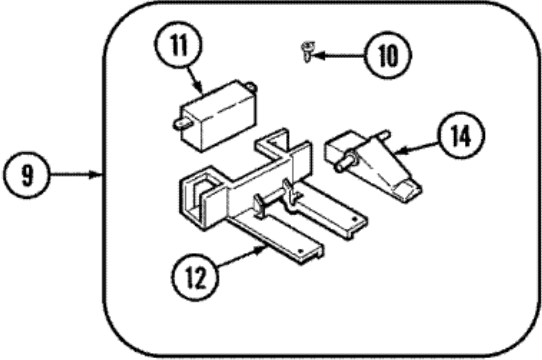

Distribuidor Autorizado

SurteRápido.com

Venta de Refacciones
Electrodomesticas

CAV4000AWW TABLERO

CAV4000AWW TABLERO

1	21001548	PANEL, CONTROL (S/P)
2	21001546	ENDCAP, PANEL (LT-WHT) (S/P)
2	25-3092	SCREW (S/P)
3	21001547	ENDCAP, PANEL (RT-WHT) (S/P)
3	25-3092	SCREW (S/P)
4	25-3092	SCREW (S/P)
4	21001226	SWITCH, WATER TEMP. 4 POSITION (S/P)
5	25-3092	SCREW (S/P)
5	21001554	SWITCH, WATER LEVEL
5	21001882	SWITCH, PRESSURE (EMZ)
6	21001520	SKIRT, TIMER KNOB (WHT)
7	21001526	KNOB, TIMER (WHT)
8	25-7851	SPEEDCLIP, END CAP TO TOP (S/P)
9	21001552	FRAME (WHT), CONTROL PANEL (S/P)
10	21001527	SHIELD, REAR (BACK PANEL) (S/P)
10	25-7933	RETAINING RING (S/P)
10	25-3457	SCREW, SEMS (S/P)
10	25-3092	SCREW (S/P)
11	25-3092	SCREW (S/P)
11	21001551	TIMER (S/P)
12	21001544	KNOB, SELECTOR (WHT) (S/P)
13	31001193	SPACER, CONTROL SHIELD (S/P)
13	21001603	SHIELD, CONTROL (3 POS.) (S/P)
14	21001687	SWITCH, SPEED (S/P)
14	25-3092	SCREW (S/P)
15	21001725	MANUAL, USE & CARE (SPAN) (S/P)
15	21001574	MANUAL, USE & CARE (S/P)
16	21001934	HARNESS, WIRING (S/P)
16	21001786	HARNESS, WIRE (S/P)
17	12002417	WIRE KIT (HERRIN LAUNDRY) (S/P)

CAV4000AWW TAPA

CAV4000AWW TAPA

1	35-2026	LID (WHT) (DOOR) (S/P)
2	43-0057	ACTUATOR, DOOR SWITCH
3	25-7438	SCREW (S/P)
4	35-2045	PIN, HINGE
5	25-7893	SCREW (S/P)
6	35-2044	HINGE, LID
7	35-0581	BUMPER, DOOR (LID) (S/P)
8	35-2063	BUSHING, INSULATOR (S/P)
9	12001187	LID SWITCH ASSY.-W/LEADS
10	21001136	SCREW, SWITCH/HOUSING (S/P)
11	12001187	SWITCH, LID/DOOR SAFETY SPIN
12	21001135	HOUSING, LID SWITCH (S/P)
13	25-7878	CLIP
14	21001134	LEVER, LID SWITCH
15	21001602	TOP, CABINET (WHT) (S/P)
16	21001597	DISPENSER, BLEACH (S/P)
17	21001592	CORD, POWER (S/P)