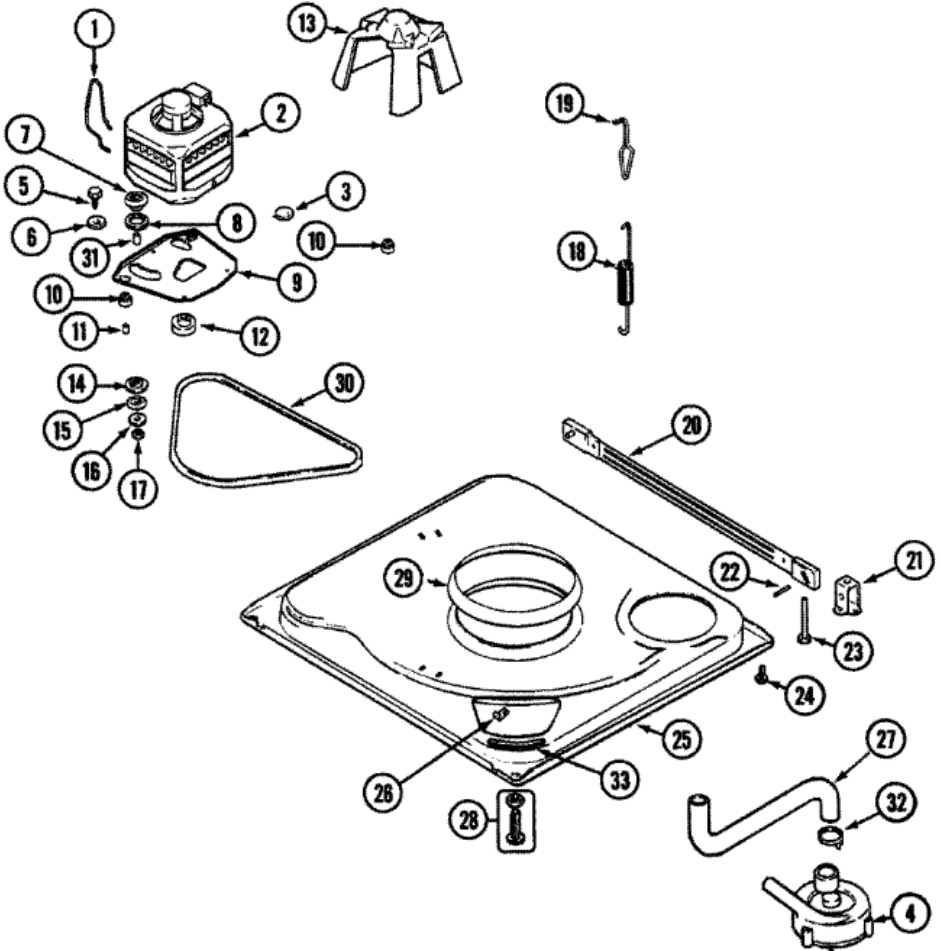

Distribuidor Autorizado

SurteRápido.com

Venta de Refacciones
Electrodomesticas

CAV4000AWW BASE SERIE 19