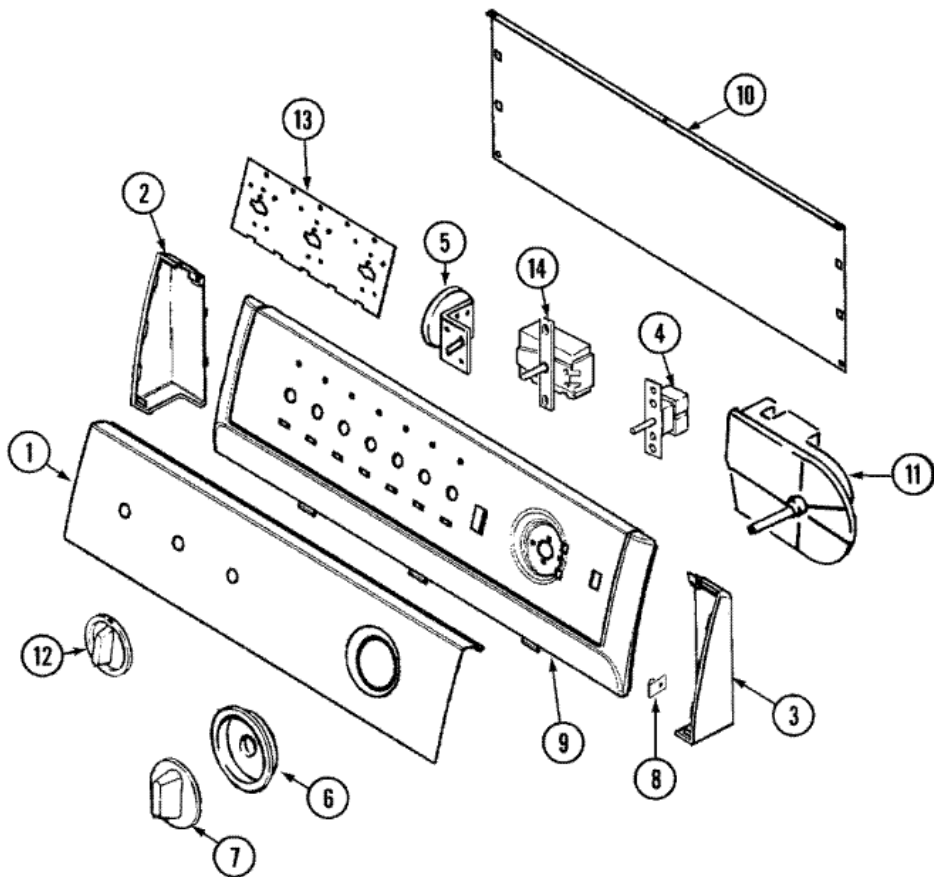

Distribuidor Autorizado

SurteRápido.com

Venta de Refacciones
Electrodomesticas

CAV4000AWW TABLERO