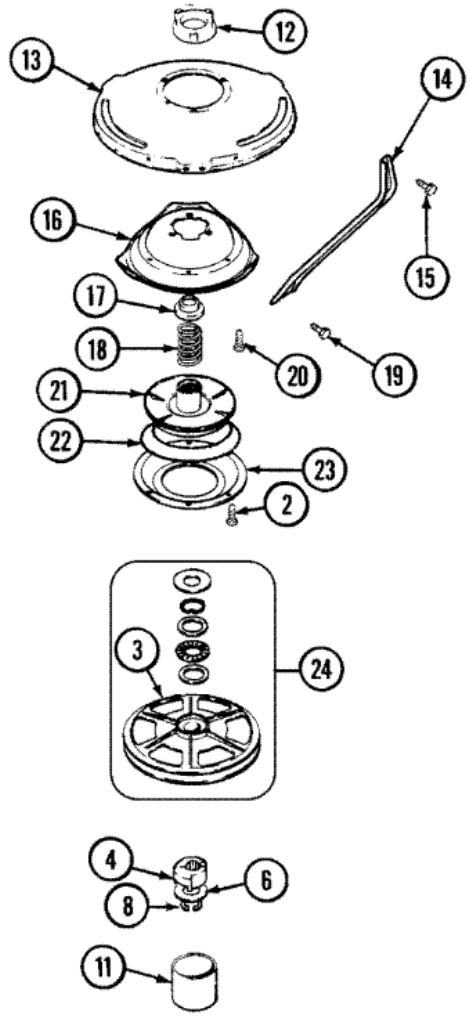

CAV4000AWW TRANSMISION