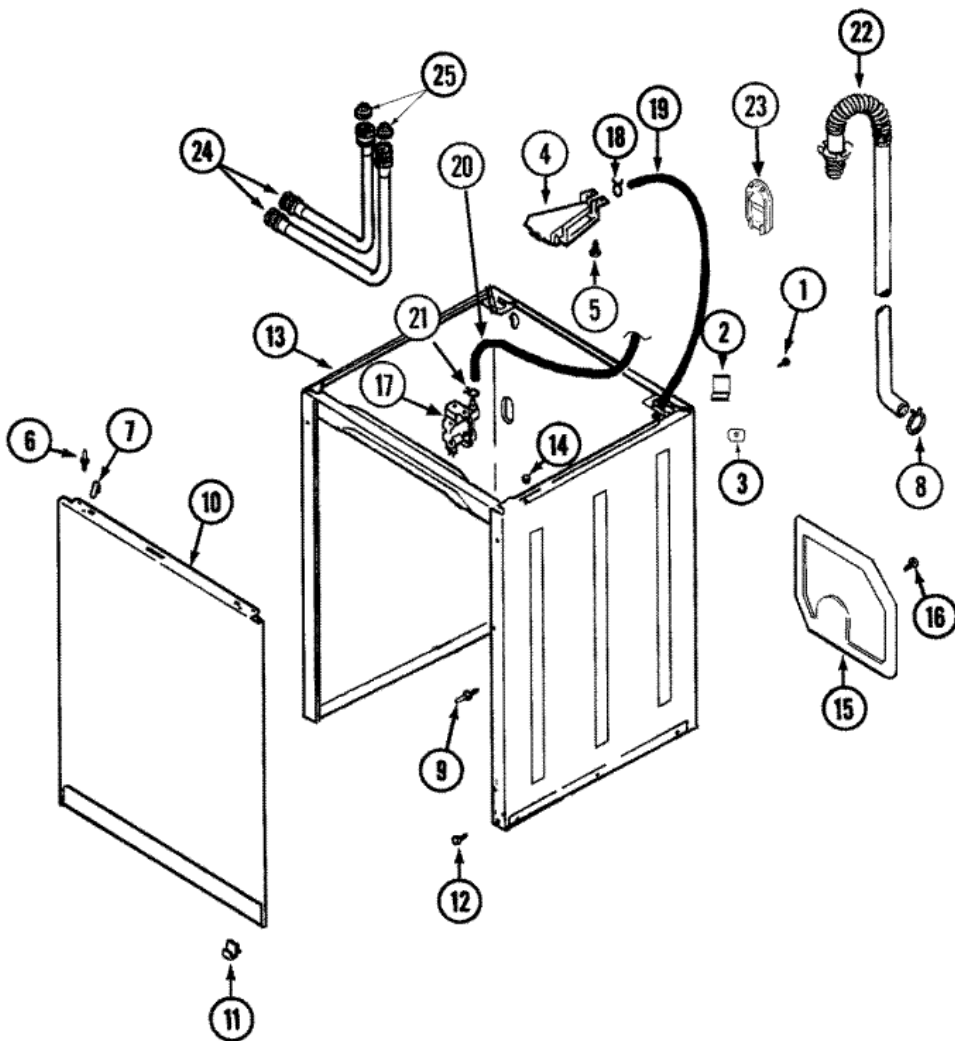

Distribuidor Autorizado

SurteRápido.com

Venta de Refacciones
Electrodomesticas

CAV4000AWW GABINETE SERIE 16