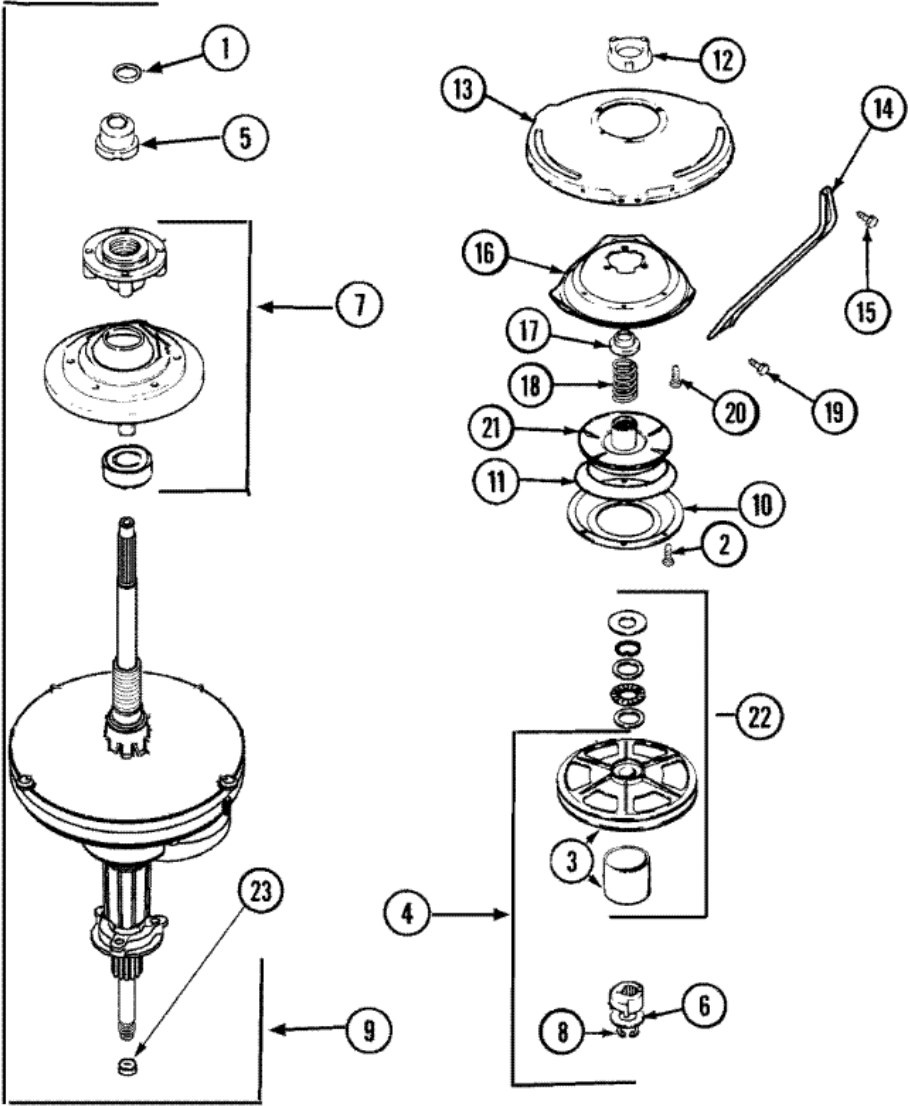

CAV4000AWW TRANSMISION

CAV4000AWW TRANSMISION

1	25-7941	``O`` RING
2	21001065	SCREW, No.10-24X.50 HXNIBHD (S/P)
3	12002213	KIT, PULLEY & DUST CAP
4	12002213	CAM REPLACEMENT KIT
5	21001533	SEAL NUT ASSEMBLY
6	35-2132	WASHER, 1.25ODX.530IDX.032
6	35-2082	WASHER, 1.25ODX.530IDX.062
7	21002237	BASKET HUB ASSEMBLY
8	25-7854	RING, RETAINING
9	21002237	HOUSING/BEARING ASSY.
10	35-2205	BEARING, SPIN
11	35-2007	CAP, DUST
12	12001562	HOUSING/LWR.BEARING ASSY.
12	35-2205	BEARING, SPIN
13	21001518	SUPPORT, TUB (S/P)
14	21001532	BRACE, TUB (S/P)
15	25-7895	SCREW, SUSP HSG TO LWR BRG ASY (S/P)
16	21001163	HOUSING, SUSPENSION (S/P)
17	35-2017	RETAINER, BRAKE SPRING
18	21001910	SPRING, BRAKE
19	25-7930	SCREW 5/16-18X3/4 (S/P)
20	21001509	SCREW, HIGH PERFORMANCE PLASTIC (S/P)
21	35-2948	BRAKE ROTOR & LINING ASSY
22	21002026	SNUBBER
23	35-6918	STATOR, BRAKE
24	12002213	THRUST BEARING KIT
25	21001867	TRANS. ASSY.(W/O SEAL/BEARING)
26	21002237	TUB SEAL ASSEMBLY
27	33-7224N	TUB SEAL/HUB ASSY (HT TRANS)
28	207843	SEAL, TRANSMISSION HOUSING(LIP)

**CAV4000AWW TRANSMISION SERIE
 17**

**CAV4000AWW TRANSMISION SERIE
17**

1	25-7941	``O`` RING
2	21001065	SCREW, No.10-24X.50 HXNIBHD (S/P)
3	12002213	KIT, PULLEY & DUST CAP
4	12002213	CAM REPLACEMENT KIT
5	21001533	SEAL NUT ASSEMBLY
6	35-2132	WASHER, 1.25ODX.530IDX.032
6	35-2082	WASHER, 1.25ODX.530IDX.062
7	21002237	SEAL HUB ASSEMBLY (HT TRAN)
8	25-7854	RING, RETAINING
9	21001867	HT TRANS/SEAL HUB ASSEMBLY
10	35-6918	STATOR, BRAKE
11	21002026	SNUBBER
12	12001562	HOUSING/LWR.BEARING ASSY.
12	35-2205	BEARING, SPIN
13	21001518	SUPPORT, TUB (S/P)
14	21001532	BRACE, TUB (S/P)
15	21001858	SCREW 5/16-18X1/2 (S/P)
16	21001163	HOUSING, SUSPENSION (S/P)
17	35-2017	RETAINER, BRAKE SPRING
18	21001910	SPRING, BRAKE
19	25-7930	SCREW 5/16-18X3/4 (S/P)
20	21001509	SCREW, HIGH PERFORMANCE PLASTIC (S/P)
21	35-2948	BRAKE ROTOR & LINING ASSY
22	12002213	THRUST BEARING KIT
23	207843	SEAL, TRANSMISSION HOUSING(LIP)