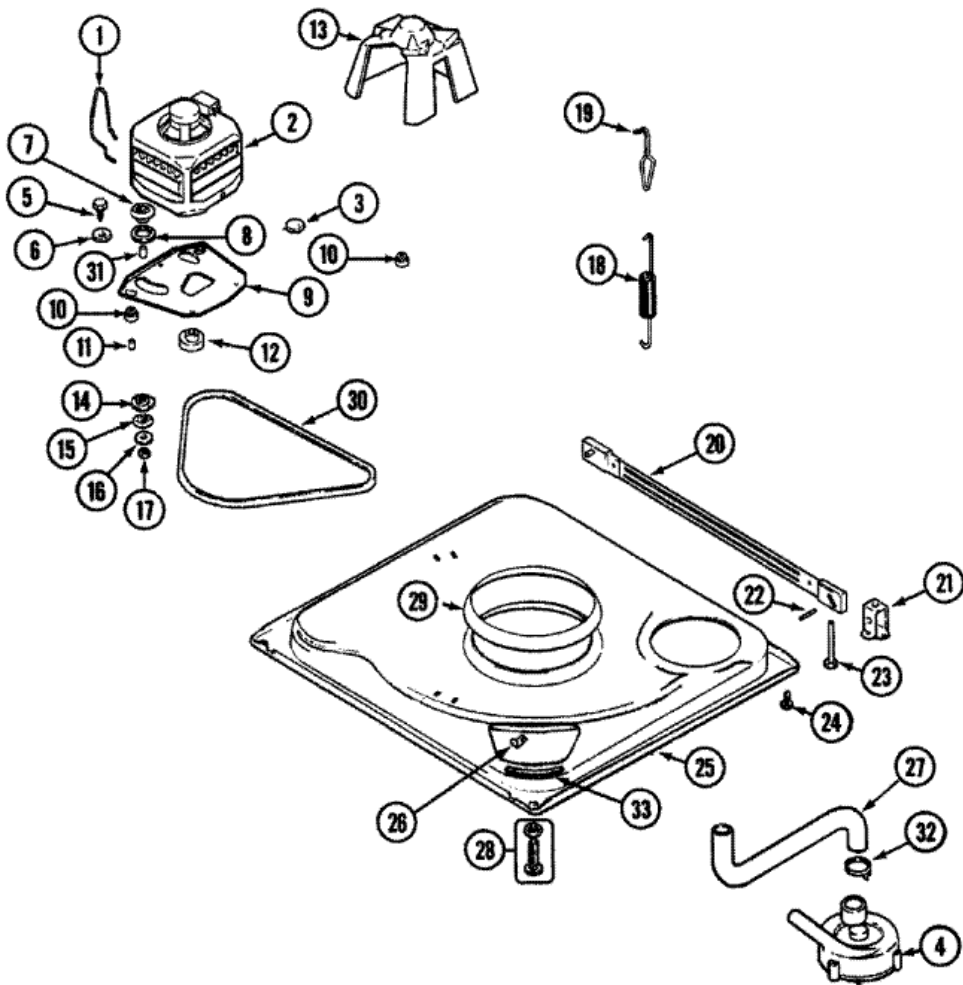

Distribuidor Autorizado

SurteRápido.com

Venta de Refacciones
Electrodomesticas

CAV4000AWW BASE

CAV4000AWW BASE

1	22004376	SPRING, MOTOR PIVOT
2	21001950	MOTOR & PULLEY ASSY.
3	21001468	SLIDE, FOOT (S/P)
4	21001906	PUMP ASSY (COMPLETE)
4	21002240	PUMP
6	25-7834	WASHER (S/P)
7	33-9946	ISOLATOR, MOTOR
8	35-3570	WASHER, MOTOR PIVOT (S/P)
9	21001783	PLATE, MOTOR (S/P)
10	35-3646	ISOLATOR, MOTOR PLATE (S/P)
11	25-7831	SPACER (S/P)
12	3988894	PULLEY, MOTOR-60 HZ (S/P)
12	25-7117	SET SCREW (S/P)
13	22002721	SHIELD, MOTOR (S/P)
14	35-3571	SLIDE, MOTOR PIVOT (S/P)
16	25-7047	WASHER, FLAT (S/P)
17	21002009	NUT, MOTOR PLATE ASY TO MOTOR (S/P)
18	21001598	SPRING, SUSPENSION
19	21001166	HOOK, SUSPENSION SPRING
20	21001881	BAR, STABILIZER (WITH GUIDE)
21	35-2046	BRACKET, STABILIZER
22	35-2052	PIN, STABILIZER
23	22004469	FOOT PAD ASSY. (REAR)
25	12002701	BASE (S/P)
25	21001893	BASE, WASHER
26	25-7845	SPEEDNUT (S/P)
27	21001915	HOSE, TUB TO PUMP
28	35-3507	FOOT & PAD ASSY
29	21001161	SNUBBER
30	21352320	BELT, DRIVE
31	25-7830	SPACER
32	21002254	CLAMP, HOSE (S/P)
33	35-2065	PAD, MOTOR PLATE (S/P)