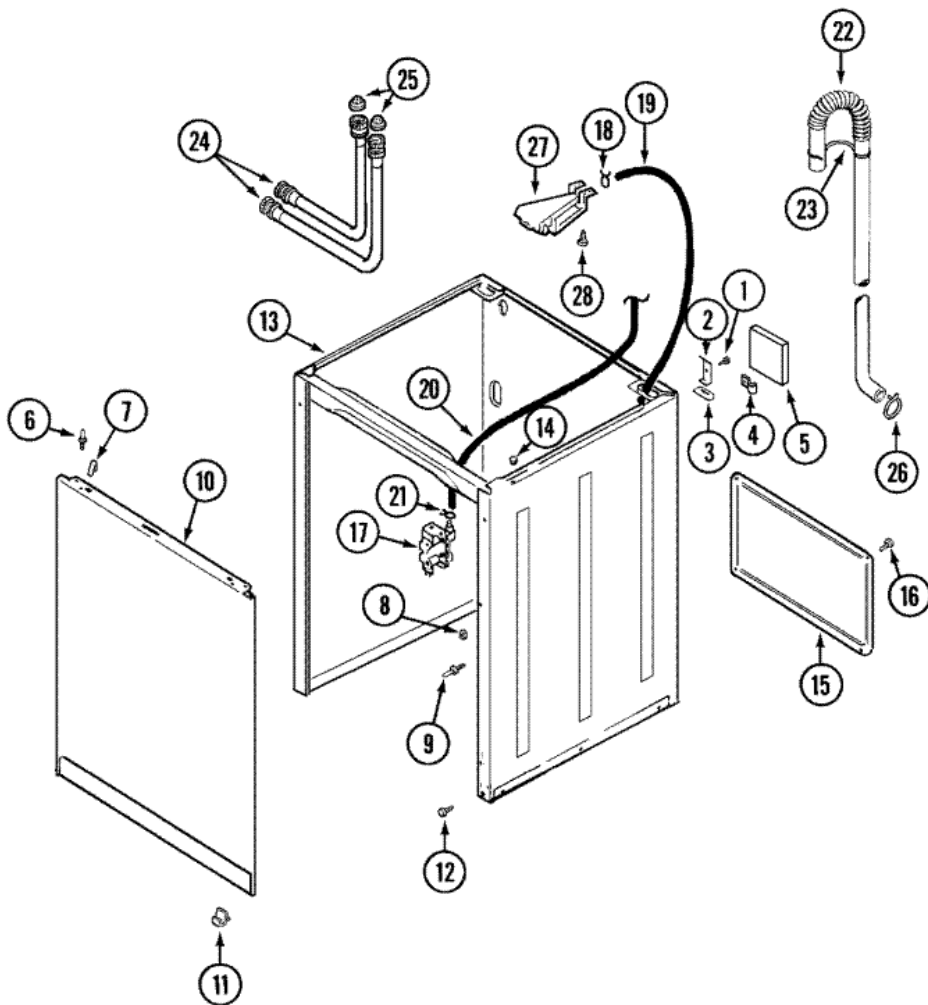

Distribuidor Autorizado

SurteRápido.com

Venta de Refacciones
Electrodomesticas

CAV4000AWW GABINETE