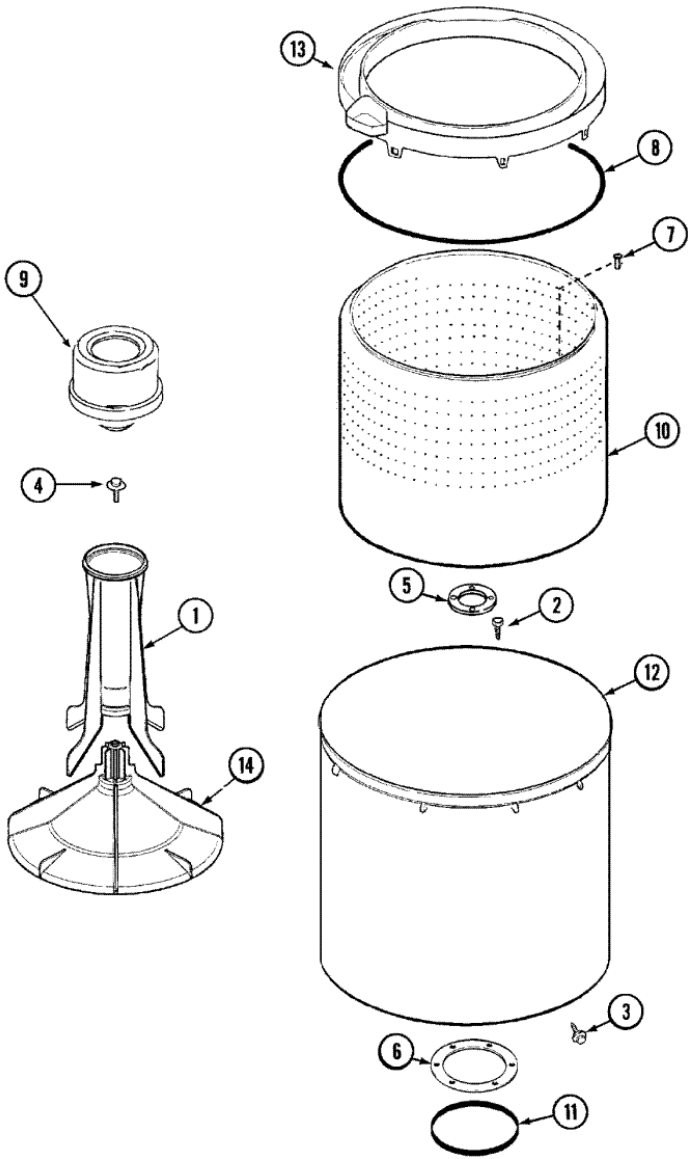

**CAV4000AWW TRANSMISION SERIE
 17**

**CAV4000AWW TRANSMISION SERIE
17**

1	25-7941	``O`` RING
2	21001065	SCREW, No.10-24X.50 HXNIBHD (S/P)
3	12002213	KIT, PULLEY & DUST CAP
4	12002213	CAM REPLACEMENT KIT
5	21001533	SEAL NUT ASSEMBLY
6	35-2132	WASHER, 1.25ODX.530IDX.032
6	35-2082	WASHER, 1.25ODX.530IDX.062
7	21002237	SEAL HUB ASSEMBLY (HT TRAN)
8	25-7854	RING, RETAINING
9	21001867	HT TRANS/SEAL HUB ASSEMBLY
10	35-6918	STATOR, BRAKE
11	21002026	SNUBBER
12	12001562	HOUSING/LWR.BEARING ASSY.
12	35-2205	BEARING, SPIN
13	21001518	SUPPORT, TUB (S/P)
14	21001532	BRACE, TUB (S/P)
15	21001858	SCREW 5/16-18X1/2 (S/P)
16	21001163	HOUSING, SUSPENSION (S/P)
17	35-2017	RETAINER, BRAKE SPRING
18	21001910	SPRING, BRAKE
19	25-7930	SCREW 5/16-18X3/4 (S/P)
20	21001509	SCREW, HIGH PERFORMANCE PLASTIC (S/P)
21	35-2948	BRAKE ROTOR & LINING ASSY
22	12002213	THRUST BEARING KIT
23	207843	SEAL, TRANSMISSION HOUSING(LIP)

CAV4000AWW TNA

CAV4000AWW TINA

1	21001521	TOP, AGITATOR
2	21001510	SCREW (S/P)
3	25-7953	SCREW (S/P)
4	25-7948	SCREW, AGITATOR RETENTION (S/P)
5	35-3685	GASKET, BASKET TO CENTERPOST (S/P)
6	35-3686	GASKET, TUB TO HOUSING (S/P)
7	25-7117	SET SCREW (S/P)
7	25-7967	SCREW, SHOULDER (S/P)
8	35-2328	SEAL, TUB TOP
9	21001905	DISPENSER, FABRIC (ONE PIECE)
10	21001529	BASKET ASSEMBLY (PLASTIC) (S/P)
11	35-2978	SEAL, TUB/HOUSING (S/P)
12	35-3700	TUB ASSEMBLY (PLASTIC) (S/P)
13	21001531	TOP, TUB (PLASTIC)
14	21001530	BASE, AGITATOR