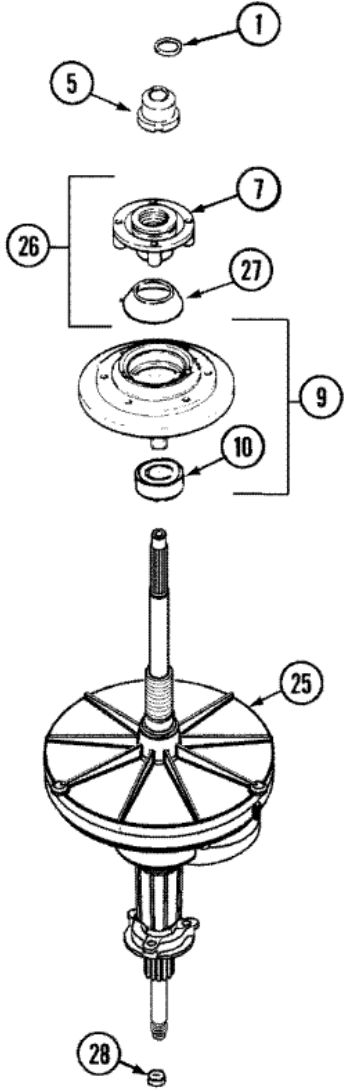

CAV4000AWW TRANSMISION