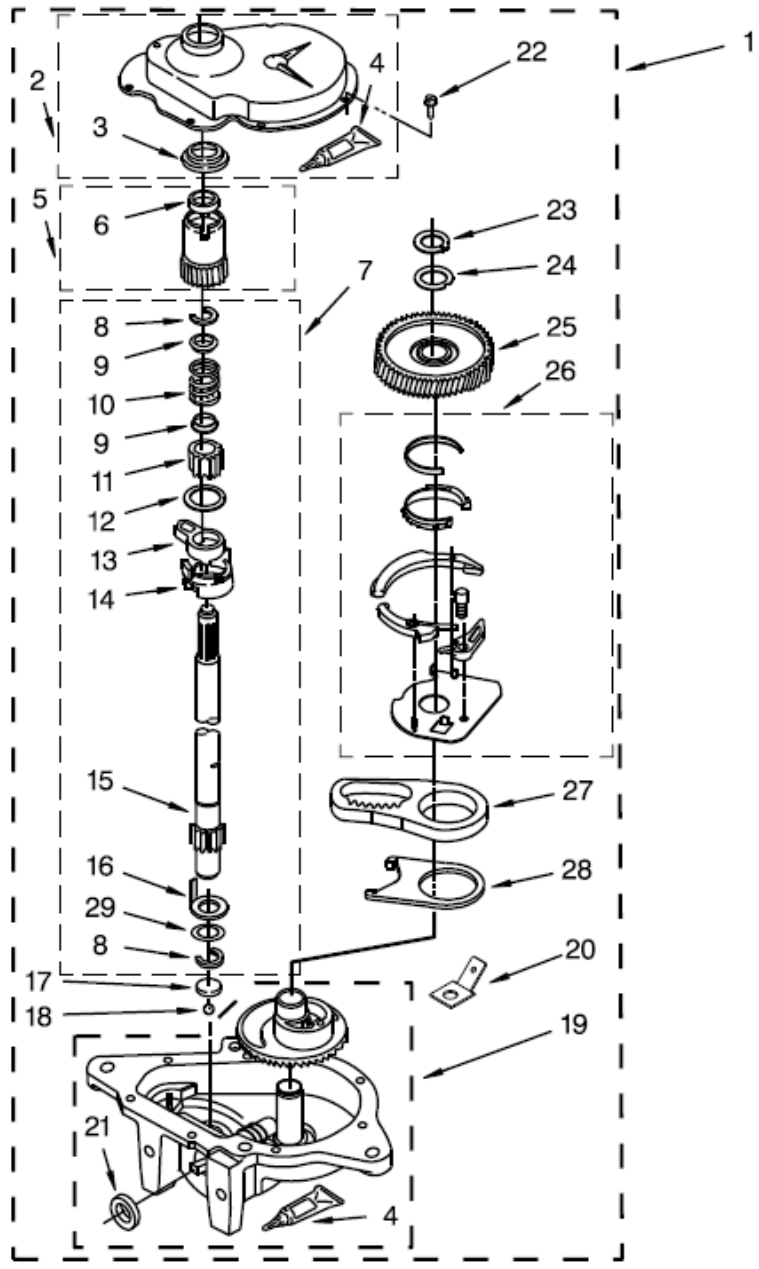

CENTRO DE LAVADO 7MWET3300EQ0

GEARCASE PARTS

<u>Illus. No.</u>	<u>Part No.</u>	<u>Description</u>	<u>Illus. No.</u>	<u>Part No.</u>	<u>Description</u>	<u>Illus. No.</u>	<u>Part No.</u>	<u>Description</u>
1	8532118	Gearcase (Complete)	11	W10110245	Gear, Agitate	21	W10111745	Seal, Thrust Plug
2	62685	Cover, Gearcase	12	62619	Washer, Agitator Gear	22	3351614	Screw
3	3349985	Seal, Gearcase Cover	13	62580	Follower, Cam	23	63283	Ring, Retaining
4	285195	Sealer, Gasket (.20 Fl. Oz.) (6ml)	14	3976349	Cam, Agitate	24	8546458	Washer, Thrust
5	63320	Pinion, Spin	15	389231	Shaft, Agitator	25	W10233582	Gear, Spin
6	356427	Seal, Drive Tube	16	62618	Washer, Cam Thrust	26	3948433	Neutral Assembly
7	389387	Shaft, Agitator	17	18018	Bearing, Agitator Thrust	27	8546456	Rack, Connecting
8	90369	Ring, Retaining	18	85529	Ball, Bearing	28	62621	Actuator, Shift
9	62677	Retainer, Spring	19	3947635	Bottom and Pinion, Gearcase	29	388815	Washer, Intermediate
10	62676	Spring, Agitator	20	3949116	Terminal, Grounding Tab