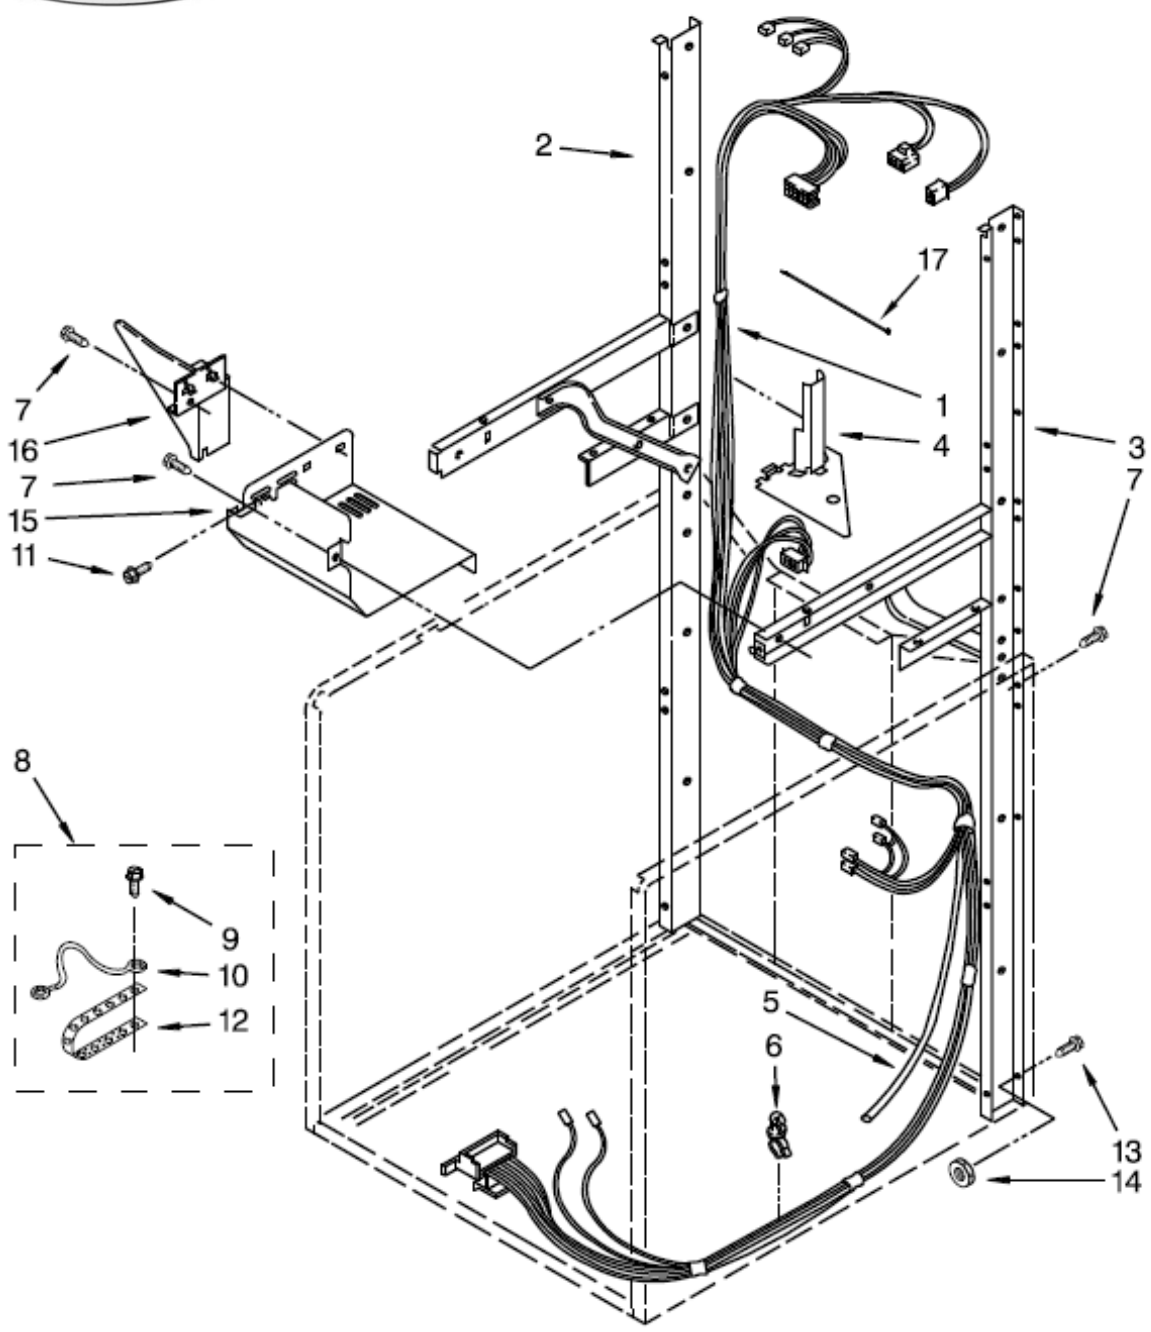

CENTRO DE LAVADO 7MWET3300EQ0

DRYER SUPPORT AND WASHER HARNESS PARTS

<u>Illus.</u> <u>No.</u>	<u>Part No.</u>	<u>Description</u>	<u>Illus.</u> <u>No.</u>	<u>Part No.</u>	<u>Description</u>	<u>Illus.</u> <u>No.</u>	<u>Part No.</u>	<u>Description</u>
1	W10545604	Harness, Washer	6	W10210799	Clip, Harness	12	22985	Strap, Grounding
2	3388851	Assembly, Channel (Left)	7	343641	Screw	13	3400300	Bolt
3	3388850	Assembly, Channel (Right)	8	685463	Kit, Grounding	14	8533952	Nut, Hex
4	3390609	Shield, Harness	9	8533971	Screw	15	3394350	Shield, Front
5	W10564195	Hose, Pressure Switch	10	685449	Wire	16	W10513339	Shield, Thermostat
			11	3393008	Screw	17	W10334336	Tie, Cable