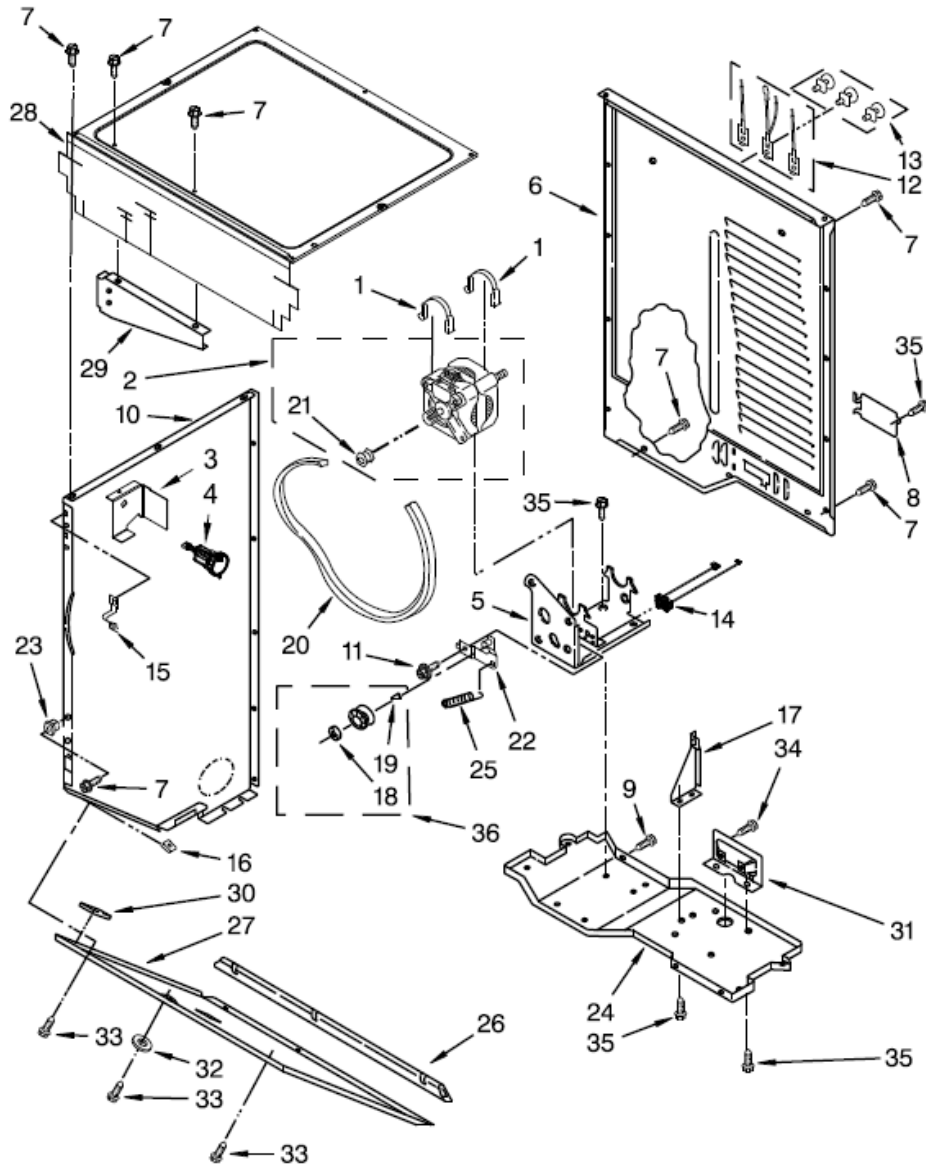

CENTRO DE LAVADO 7MWET3300EQ0

DRYER CABINET AND MOTOR PARTS

<u>Illus. No.</u>	<u>Part No.</u>	<u>Description</u>
1	W10121316	Clamp, Motor Mount
2	W10396030	Motor, Main Drive (60 Hz)
3	W10549488	Bracket, Pressure Switch
4	W10663966	Switch, Pressure (3 Level)
5	W10747590	Bracket, Motor
6	3389847	Panel, Rear
7	343641	Screw
8	697740	Bracket, Terminal Block
9	8533974	Screw
10		Panel, Side
	3389264	White (Left Hand)
	3389256	White (Right Hand)
11	3389420	Screw

<u>Illus. No.</u>	<u>Part No.</u>	<u>Description</u>
12	279318	Terminal, Brass and Tinned (Includes Terminal Block Screw Kit)
13	279393	Screw Kit, Terminal Block
14	W10411937	Switch, Broken Belt
15	3389231	Clip, Front Panel
16	98234	Clip, Ground
17	3391639	Bracket, Bulkhead
18	W10512946	Washer, Tri Ring
19	W10121334	Washer
20	3387610	Belt, Drive
21	3391087	Pulley, Motor (60 Hz.)
22	3389332	Bracket, Idler
23	692400	Screw Grommet

<u>Illus. No.</u>	<u>Part No.</u>	<u>Description</u>
24	W10360901	Base, Dryer
25	W10446781	Spring, Idler
26	3389683	Cove, Transition Panel (Black)
27	3389272	Panel, Transition
28	W10532393	Top, Dryer (Assembly)
29	3390722	Shield, Console to Drum
30	3389682	Spacer, Toe Panel
31	3393722	Bracket, Terminal Block
32	3389431	Bumper, Lid Stop
33	693304	Screw
34	3387485	Screw
35	3390631	Screw
36	W10468057	Assembly, Pulley