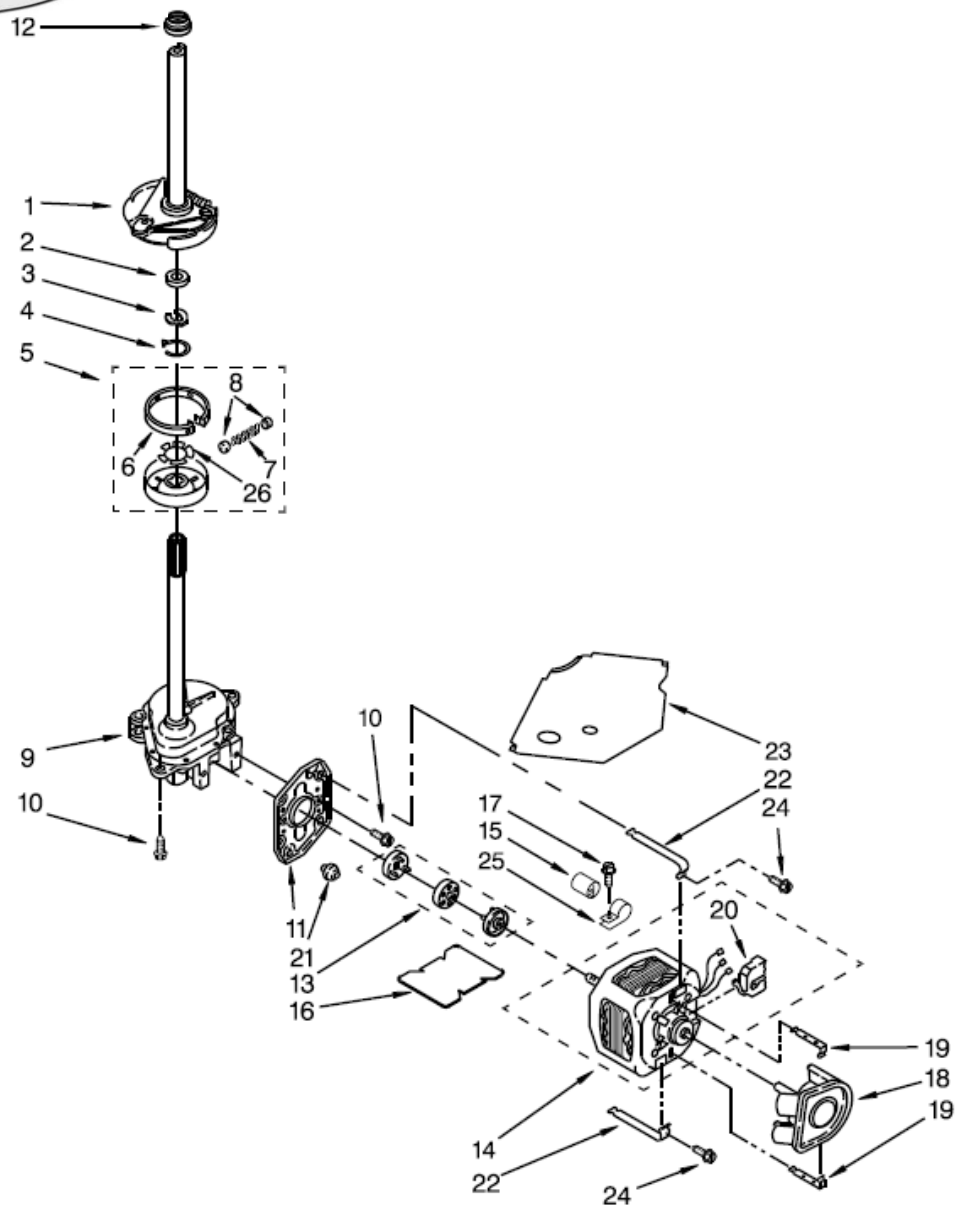

CENTRO DE LAVADO 7MWET3300EQO

BRAKE, CLUTCH, GEARCASE, MOTOR AND PUMP PARTS

<u>Illus. No.</u>	<u>Part No.</u>	<u>Description</u>	<u>Illus. No.</u>	<u>Part No.</u>	<u>Description</u>	<u>Illus. No.</u>	<u>Part No.</u>	<u>Description</u>
1	388951	Brake & Drive Tube (Complete)	10	3357334	Screw	21	62891	Grommet, Motor
2	63292	Washer, Spin Tube Thrust	11	62611	Plate, Motor Mount To Gearcase	22	W10086010	Retainer, Motor
3	62697	Ring, Spin Tube Support	12	8577374	Seal, Centerpost	23	3362089	Shield, Tub To Motor
4	63283	Ring, Retaining	13	3364003	Coupling, Motor And Isolation	24	3387485	Screw
5	3951311	Clutch (Complete)	14	661600	Motor, 2-Speed	25	3949496	Clip, Capacitor
6	3951308	Band and Lining Assembly	15	8572717	Capacitor, Motor Start	26	3355454	Clip, Anti-Rattle
7	3946792	Spring & Damper Assembly	16	8316060	Shield, Motor			
8	62646	Cap, Clutch Spring	17	62863	Screw			
9	8532118	Gearcase (Complete)	18	3363882	Pump, Complete			
			19	8546127	Retainer, Pump			
			20	62850	Switch, Main Drive Motor