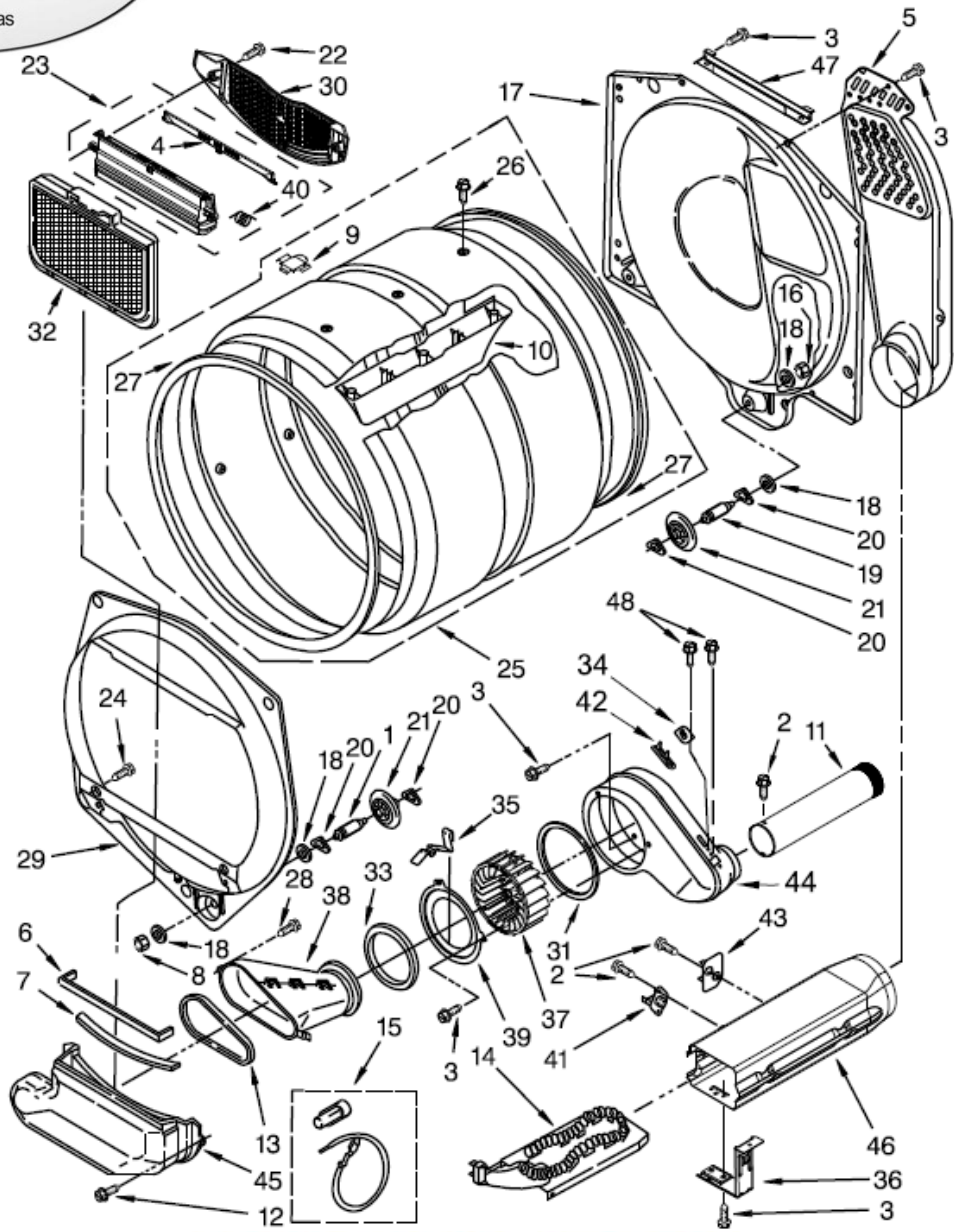

CENTRO DE LAVADO 7MWET3300EQ0

DRYER BULKHEAD PARTS

Illus. No.	Part No.	Description	Illus. No.	Part No.	Description	Illus. No.	Part No.	Description
1	W10359271	Shaft, Drum Roller - Right Hand Thread	17	3387809	Bulkhead, Rear	35	3390935	Clip, Duct Locator
2	90767	Screw	18	3387459	Washer	36	3389647	Bracket, Heater Box
3	343641	Screw	19	W10359272	Shaft, Drum Roller - Left Hand Thread	37	697772	Wheel, Blower
4	W10685668	Door, Lint Screen	20	W10512946	Washer, Trn Ring	38	3389445	Duct, Transition
5	697354	Assembly, Air Duct	21	W10314171	Roller, Support	39	697366	Cover Plate, Blower
6	697813	Seal, Outlet Housing	22	3357011	Screw	40	3394986	Spring, Lint Screen Door
7	3391906	Seal, Lint Duct	23	W10685669	Assembly, Outlet Housing	41	3390291	Thermostat
8	3934666	Nut, Hex	24	695240	Screw	42	3392519	Fuse, Thermal (91C)
9	8066086	Plug, Drum Hole	25	W10518375	Assembly, Drum	43	3977394	Thermal Cut-Off
10	3389449	Baffle, Drum	26	W10219342	Screw	44	8544362	Housing, Blower
11	8563748	Pipe, Exhaust	27	W10495828	Seal, Drum Front	45	3388909	Lint Duct Assembly
12	3390647	Screw	28	3387230	Screw	46	W10608822	Box, Heater
13	3391685	Seal, Transition Duct to Lint Duct	29	697557	Bulkhead, Front	47	8571651	Bracket, Bulkhead Mounting
14	3387749	Element, Heater	30	8299979	Grille, Outlet	48	693995	Screw
15	279457	Terminal Wire Kit (For Heater Element Wiring Harness Repair)	31	697770	Seal, Plate Cover			
16	W10001120	Nut, Hex (Left Hand Thread)	32	3389644	Screen, Lint			
			33	8566209	Seal, Transition Duct			
			34	3387134	Thermostat