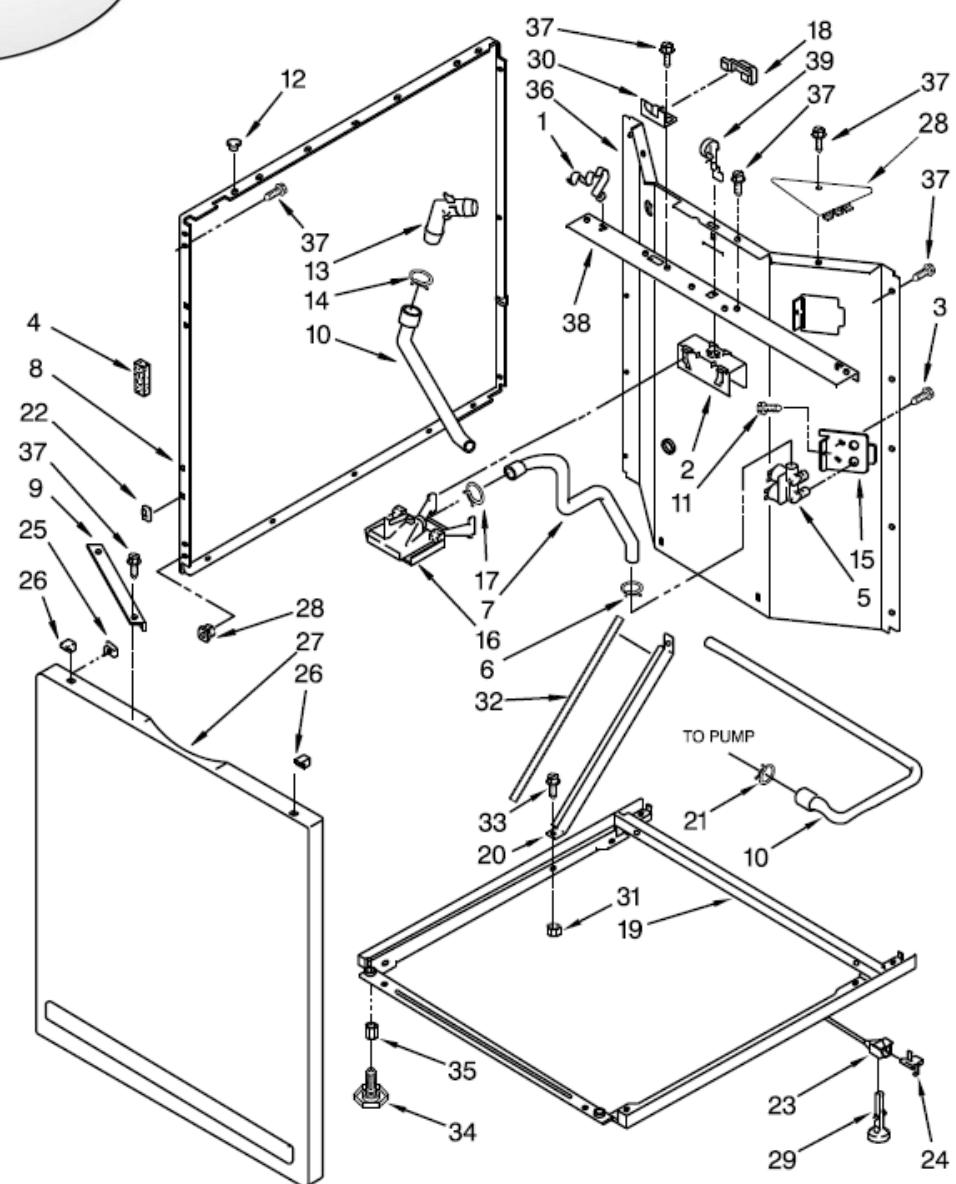

CENTRO DE LAVADO 7MWET3300EQ0

WASHER CABINET PARTS

| <u>Illus. No.</u> | <u>Part No.</u> | <u>Description</u> | <u>Illus. No.</u> | <u>Part No.</u> | <u>Description</u> | <u>Illus. No.</u> | <u>Part No.</u> | <u>Description</u> |
|-------------------|-----------------|--|-------------------|-----------------|--------------------------|-------------------|-----------------|---------------------------|
| 1 | 3349770 | Clip, Spring Top | 14 | 358138 | Clamp, Hose | 28 | 3390808 | Shield, Corner Right Rear |
| 2 | 3349768 | Bracket, Vacuum | 15 | 3349673 | Bracket, Valve | 29 | 358504 | Foot, Rear |
| 3 | 62963 | Screw | 16 | 387606 | Break, Vacuum | 30 | 3350144 | Bracket, Lid Switch |
| 4 | 3350013 | Foam | 17 | 371503 | Clamp, Hose | 31 | 8533952 | Nut, Hex |
| 5 | 3979349 | Valve, Water Mixing | 18 | 3350145 | Shield, Lid Switch | 32 | 303294 | Protector, Edge |
| 6 | 370451 | Clamp, Hose | 19 | 3402724 | Base, Cabinet | 33 | 3400300 | Bolt |
| 7 | 8521954 | Hose, Sensor (Vacuum Break to Mixing Valve) | 20 | 3388857 | Bracket, Base | 34 | 389102 | Foot, Front |
| 8 | 3349455 | Panel, Side (Same Panel Used On Left And Right Side) | 21 | 371507 | Clamp, Hose | 35 | 3400917 | Nut, Hex |
| 9 | 3350745 | Brace, Front Panel | 22 | W10775448 | Clip, Front Panel | 36 | 3349493 | Panel, Rear |
| 10 | 3353841 | Hose, Drain | 23 | 3349311 | Link, Leveling | 37 | 343641 | Screw |
| 11 | 9740848 | Screw | 24 | 359364 | Clip, Leveling Mechanism | 38 | 3349697 | Rail, Back Top |
| 12 | 660975 | Plug | 25 | 98234 | Clip, Ground | 39 | 3350135 | Spring, Lever Bracket |
| 13 | 8557915 | Connector, Hose | 26 | 345670 | Lock Top | | | |
| | | | 27 | 3349499 | Panel, Front | | | |