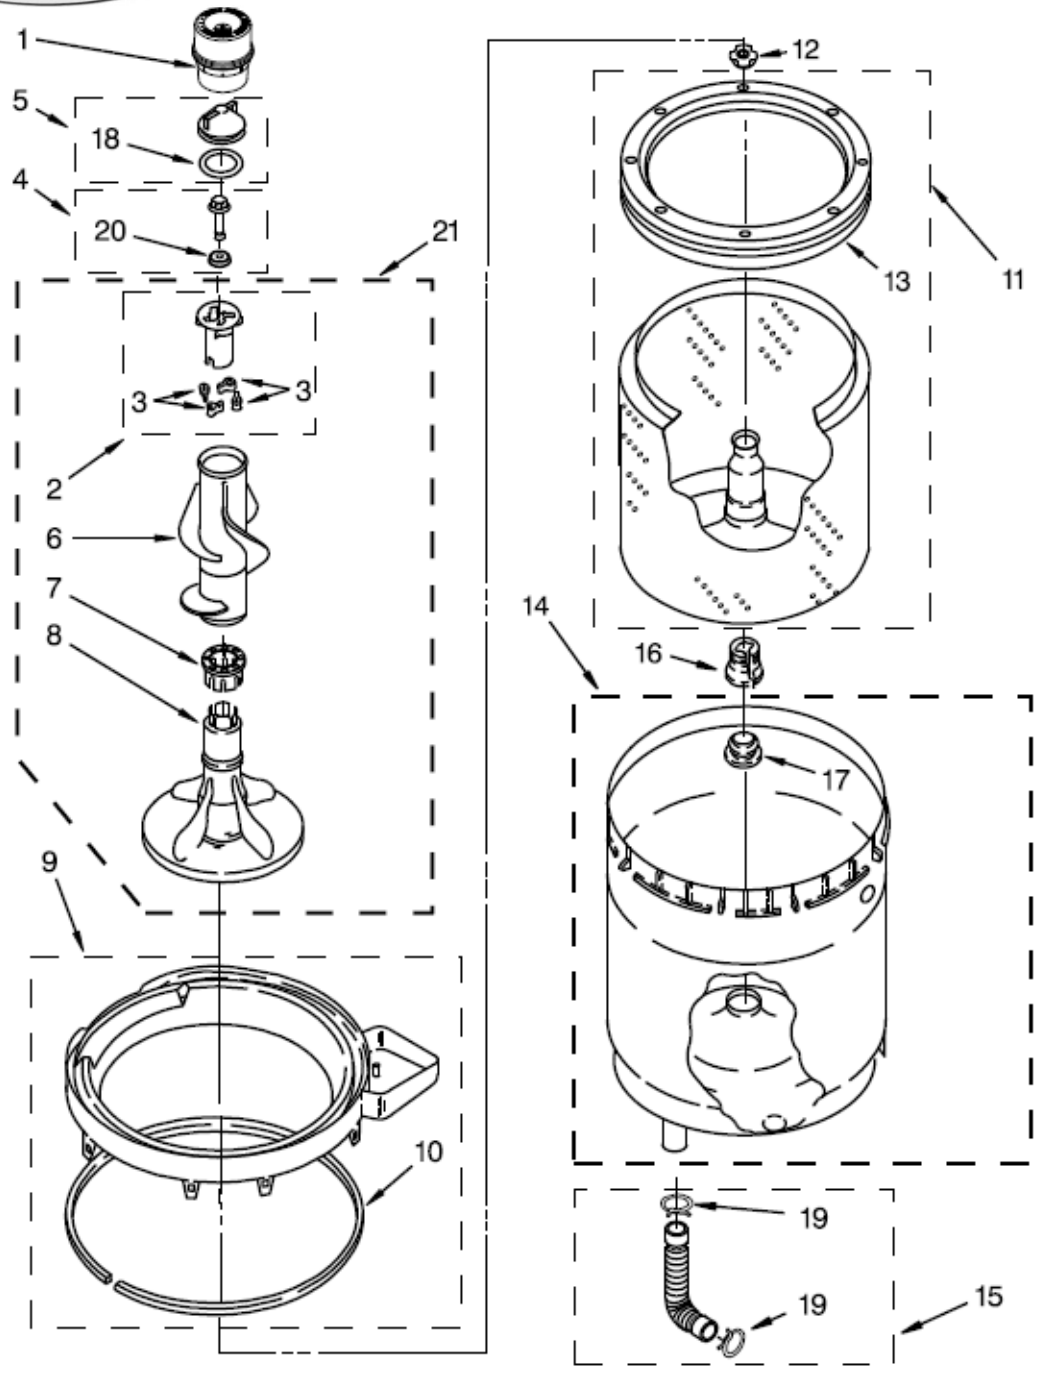

CENTRO DE LAVADO 7MWET3300EQ0

AGITATOR, BASKET AND TUB PARTS

Illus. No.	Part No.	Description	Illus. No.	Part No.	Description	Illus. No.	Part No.	Description
1	W10834472	Dispenser Assembly	8	3349098	Agitator	16	389140	Block, Basket Drive
2	3947410	Cam, Agitator	9	W10388299	Tub Ring	17	383727	Gasket, Centerpost
3	3368877	Dog, Agitator Clutch	10	3976308	Seal, Tub Ring	18	W10072840	Seal, Inner Cap
4	358237	Screw and Washer	11	3352234	Basket	19	3363386	Clamp, Hose
5	387094	Cap, Barrier	12	21366	Nut, Spanner	20	3949550	Washer
6	3349610	Mover, Clothes	13	387240	Ring, Balance	21	W10429138	Agitator (Complete)
7	3351014	Spacer, Thrust	14	3349292	Tub			
			15	3951449	Hose, Tub to Pump (Includes Clamp)