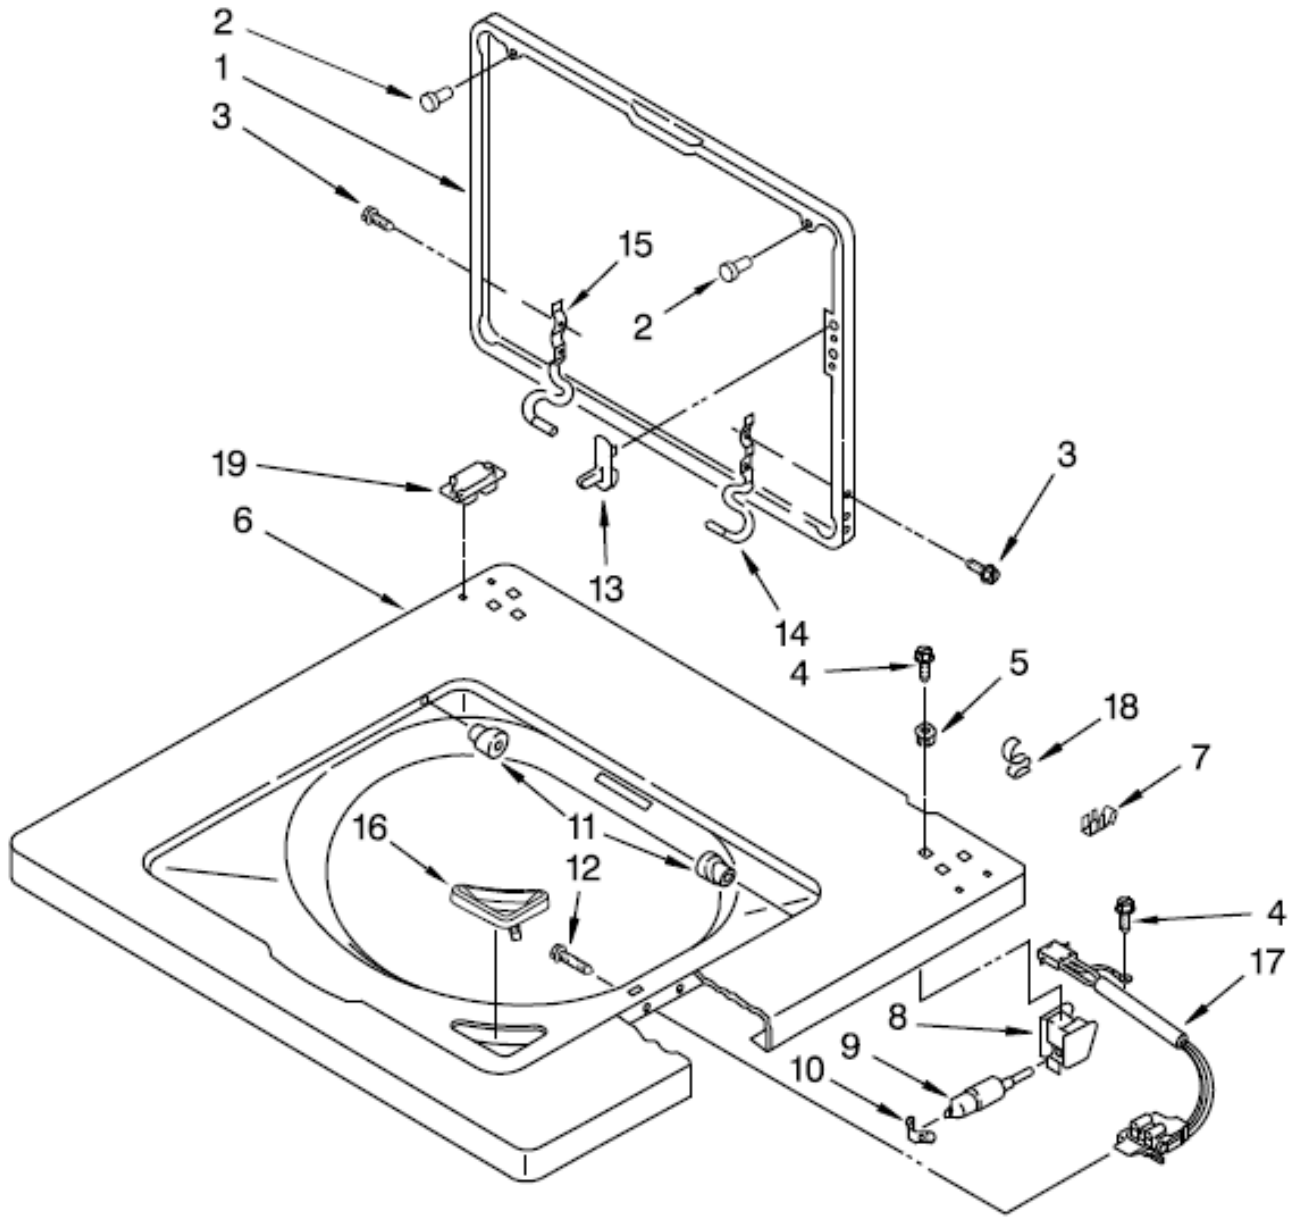

CENTRO DE LAVADO 7MWET3300EQ0

WASHER TOP AND LID PARTS

<u>Illus. No.</u>	<u>Part No.</u>	<u>Description</u>	<u>Illus. No.</u>	<u>Part No.</u>	<u>Description</u>	<u>Illus. No.</u>	<u>Part No.</u>	<u>Description</u>
1	W10173243	Lid	8	3354020	Bracket, Mounting	14	3350101	Hinge (RH)
2	9724509	Bumper, Lid	9	3350152	Retainer, Lid Assembly	15	3350102	Hinge (LH)
3	W10119872	Screw	10	3350828	Clip, Cylinder Retainer	16	3382952	Dispenser, Bleach
4	343841	Screw	11	21258	Bearing, Lid Hinge	17	3355458	Switch, Lid
5	692400	Screw Grommet	12	3356311	Screw and Washer	18	90018	Clip, Harness
6	3349817	Top, Console	13	358684	Strike, Lid Switch	19	W10134768	Locator, Top
7	W10113937	Clip, Grounding