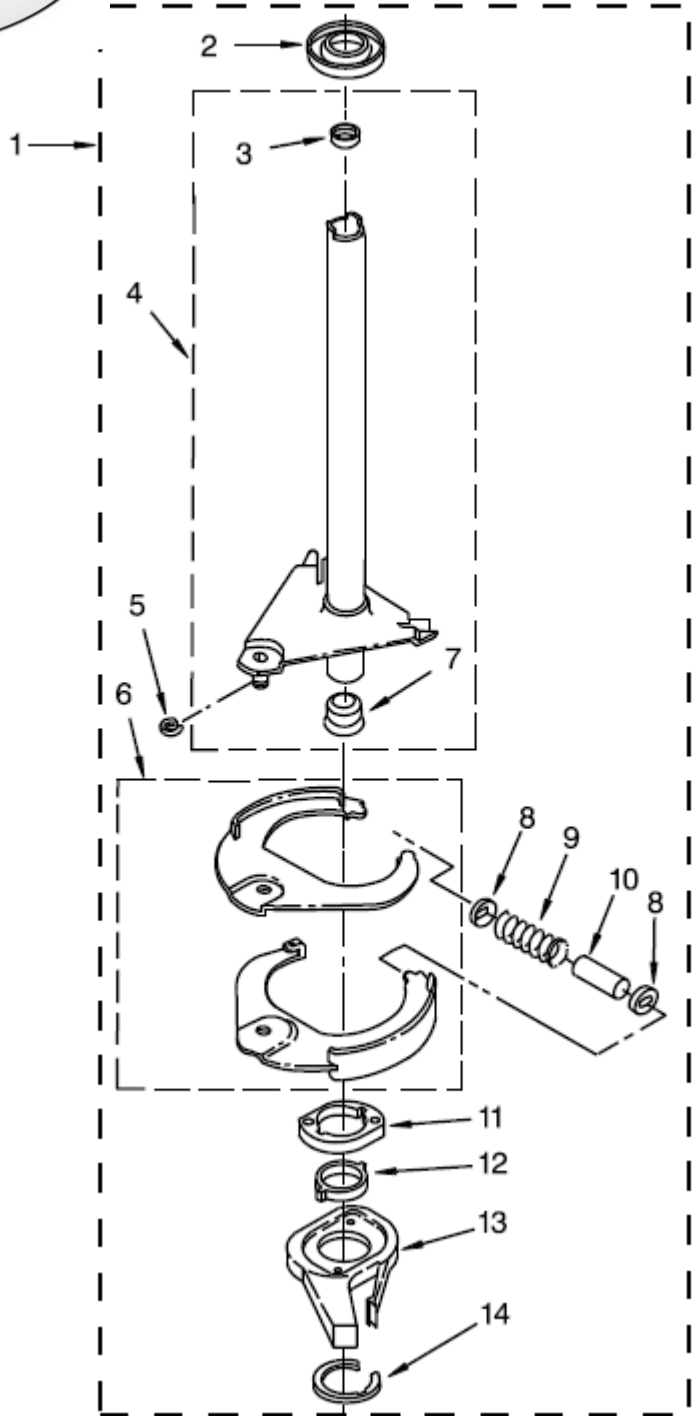

CENTRO DE LAVADO 7MWET3300EQ0

BRAKE AND DRIVE TUBE PARTS

<u>Illus. No.</u>	<u>Part No.</u>	<u>Description</u>	<u>Illus. No.</u>	<u>Part No.</u>	<u>Description</u>	<u>Illus. No.</u>	<u>Part No.</u>	<u>Description</u>
1	388951	Brake & Drive Tube (Complete)	7	8546462	T Bearing, Spin Tube	13	64194	Driver, Brake Cam
2	62658	Ring, Thrust	8	3353956	Cap, Brake Spring	14	90368	Ring, Retaining (Parts Not Shown)
3	356427	Seal, Drive Tube	9	62647	Spring, Brake		285208	Lubricant (Use Only in Brake Shoe Assembly On Roller and Pin)
4	64027	Tube, Basket Drive	10	3355360	Sleeve, Brake Spring			
5	64035	Ring, "E"	11	8546461	Cam, Brake Release			
6	64232	Shoe, Brake	12	63022	Sleeve, Cam