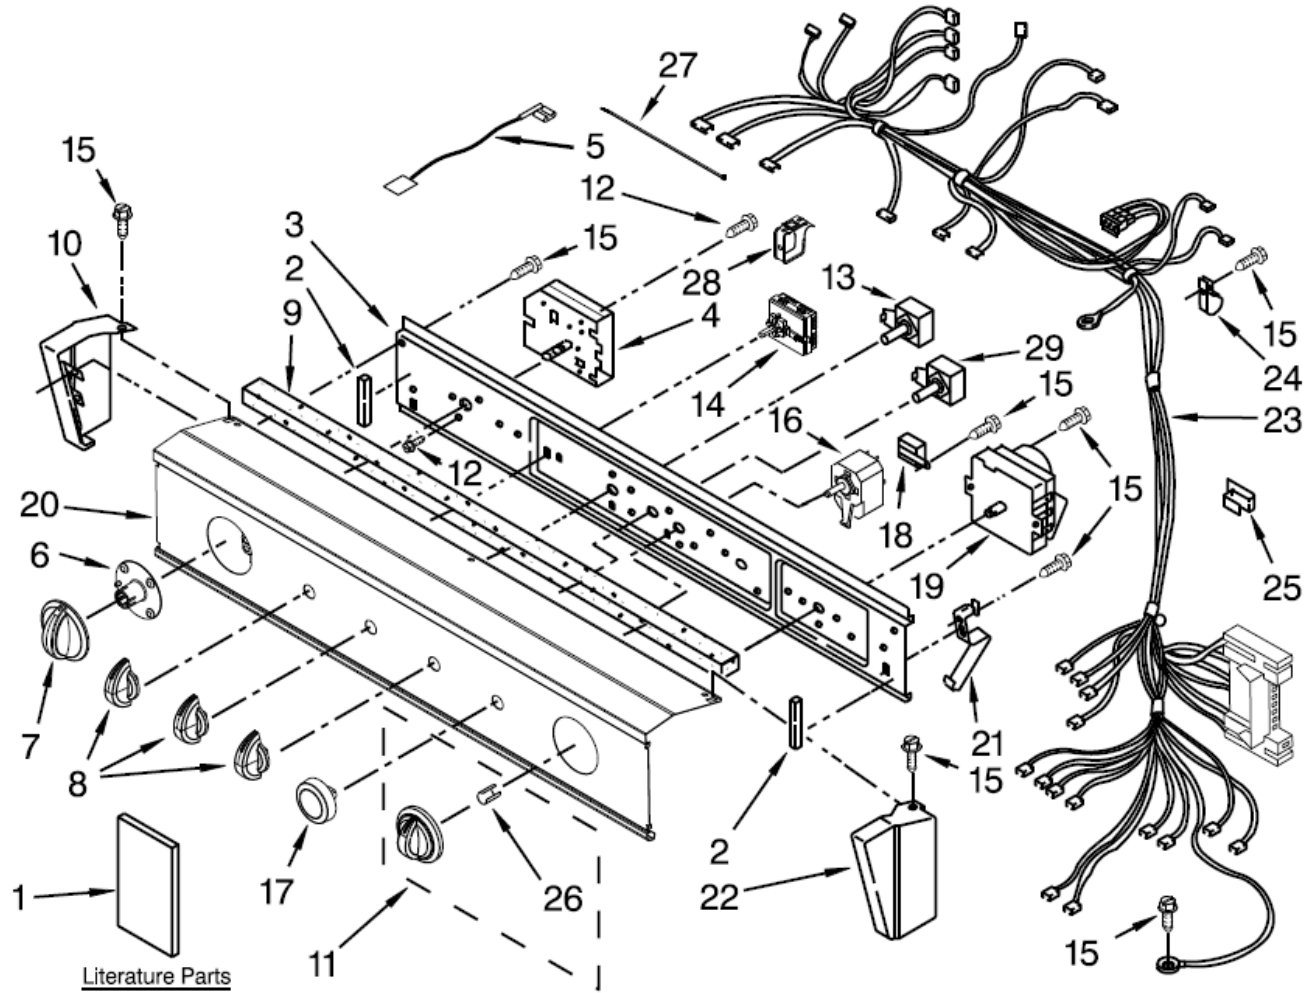

CENTRO DE LAVADO 7MWET3300EQ0

WASHER/DRYER CONTROL PANEL PARTS

| <u>Illus. No.</u> | <u>Part No.</u> | <u>Description</u> | <u>Illus. No.</u> | <u>Part No.</u> | <u>Description</u> | <u>Illus. No.</u> | <u>Part No.</u> | <u>Description</u> |
|-------------------|-----------------|-----------------------------|-------------------|-----------------|----------------------------|-------------------|-----------------|--------------------|
| 1 | | Literature Parts | 10 | | End Cap (Left) | 21 | 3389453 | Bracket, Hinge |
| | W10802780 | Installation Instructions | | 3389464 | White | 22 | | End Cap (Right) |
| | W10802778 | Guide, Use and Care | 11 | | Knob, Timer (Dryer) | | 3389456 | White |
| | W10685958 | Wiring Diagram | | 8566061 | White | 23 | W10640720 | Harness, Dryer |
| 2 | 3390688 | Spacer, Foam Pad | 12 | 3400808 | Screw | 24 | 3390604 | Clamp, Harness |
| 3 | W10732070 | Bracket, Control | 13 | W10544357 | Switch, Pressure (3 Level) | 25 | 3390422 | Clip, Harness |
| 4 | W10113804 | Timer Assembly (60 Hz.) | 14 | W10114118 | Switch, Temperature | 26 | 8536939 | Clip, Spring |
| 5 | W10121648 | Wire, Jumper (Timer-Buzzer) | 15 | 90767 | Screw | 27 | W10334336 | Tie, Cable |
| 6 | 8566018 | Dial, Timer | 16 | 3404233 | Switch, Push-To-Start | 28 | W10210799 | Clip, Harness |
| 7 | | Knob, Timer (Washer) | 17 | | Knob, Push To Start | 29 | 3949188 | Switch, Rotary |
| | 8566022 | White | | 8566073 | White | | | |
| 8 | | Assembly, Control Knob | 18 | 694419 | Buzzer, Mini | | | |
| | 8565944 | White | 19 | W10642934 | Timer Assembly | | | |
| 9 | 8521965 | Gasket, Console | 20 | W10339549 | Panel, Control | | | |