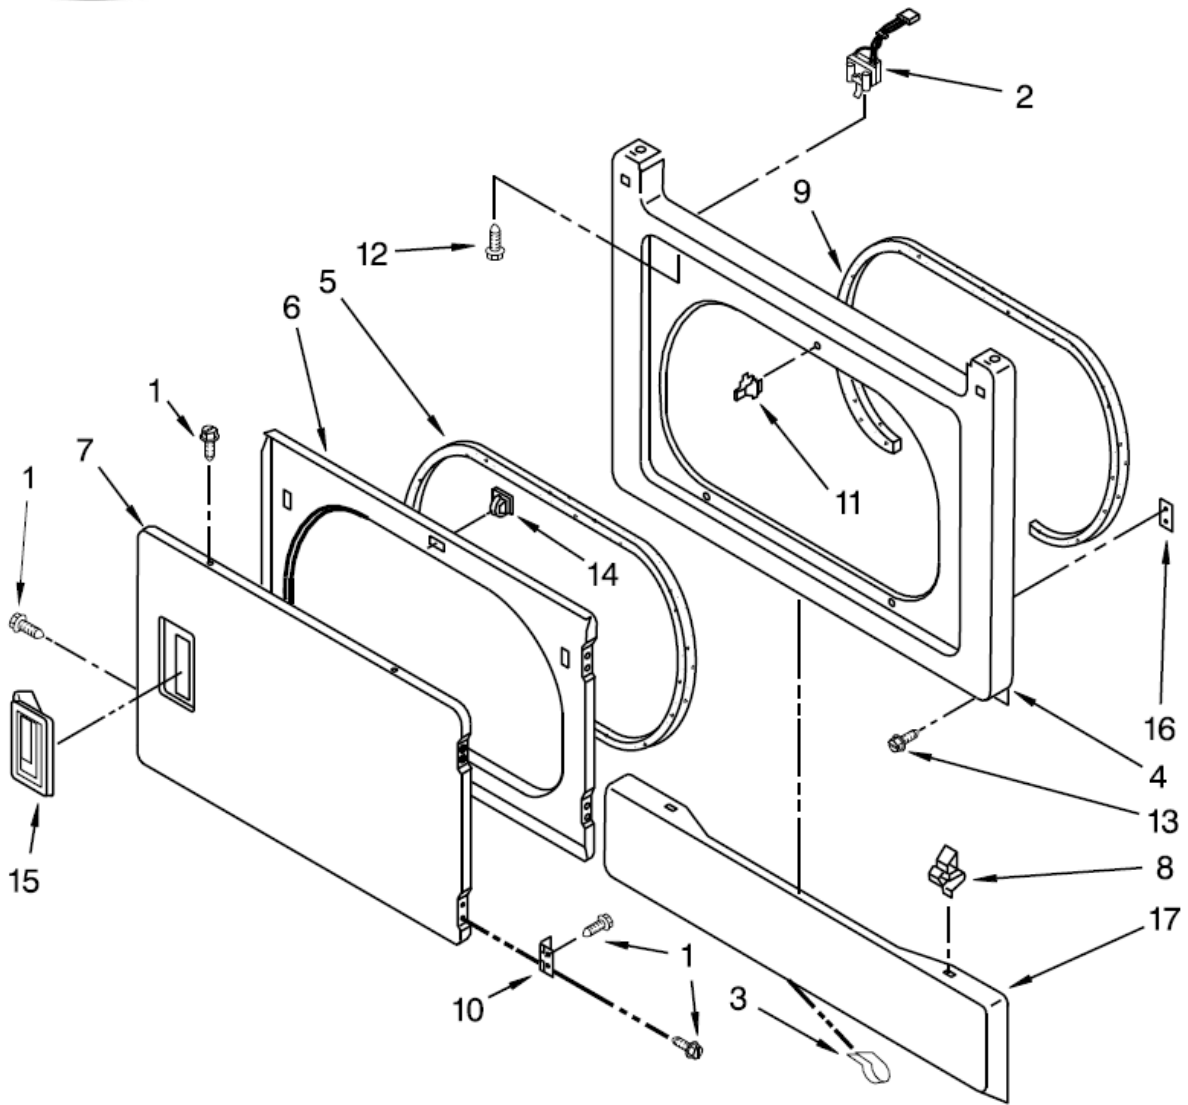

CENTRO DE LAVADO 7MWET3300EQ0

DRYER FRONT PANEL AND DOOR PARTS

<u>Illus. No.</u>	<u>Part No.</u>	<u>Description</u>
1	342055	Screw
2	3406107	Switch, Door
3	98234	Clip, Ground
4	3392547	Panel, Front
5	W10823582	Seal, Door
6	W10323061	Door, Rear
7	W10322546	Door, Front
8	3388229	Retainer

<u>Illus. No.</u>	<u>Part No.</u>	<u>Description</u>
9	3387242	Seal, Front Panel
10		Hinge, Spring Assembly
	W10279703	Silver
11	W10601014	Strike, Door
12	697773	Screw
13	3393008	Screw
14	3398175	Door Catch Assembly

<u>Illus. No.</u>	<u>Part No.</u>	<u>Description</u>
15		Handle, Door
	W10095180	White
16	3390902	Clip, Door Hinge
17	3388958	Panel, Toe