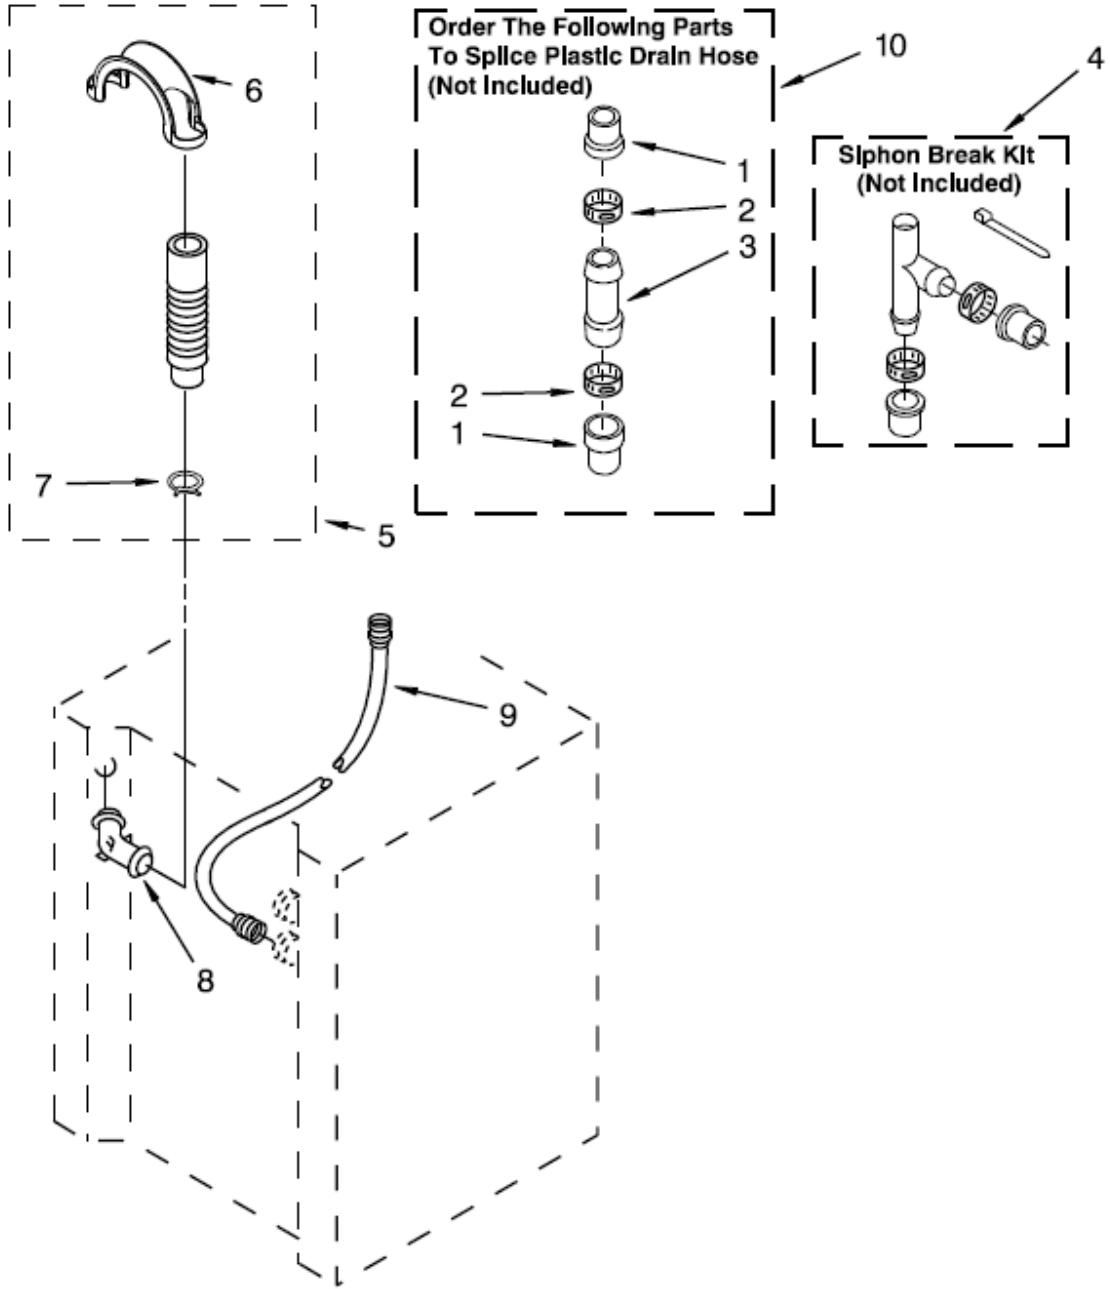

CENTRO DE LAVADO 7MWET3300EQ0

WATER SYSTEM PARTS

Illus. No.	Part No.	Description	Illus. No.	Part No.	Description	Illus. No.	Part No.	Description
1	285321	Sleeve Kit, (Contains 2 Sleeves)	5	661575	Drain Hose Assembly (Parts Not Shown)	6	8577378	U-Bend, Drain Hose
2	65349	Clamp, Hose		W10108350	Hose, Corrugated Plastic Drain (6 1/2 Ft)	7	3357331	Clamp, Hose
3	16272	Connector, Straight		661577	Hose, Corrugated Plastic Drain (10 Ft)	8	8557915	Connector, Hose
4	285320	Siphon Break Kit				9	3354858	Hose, Inlet
						10	285442	Connector Kit, Plastic Drain Hose