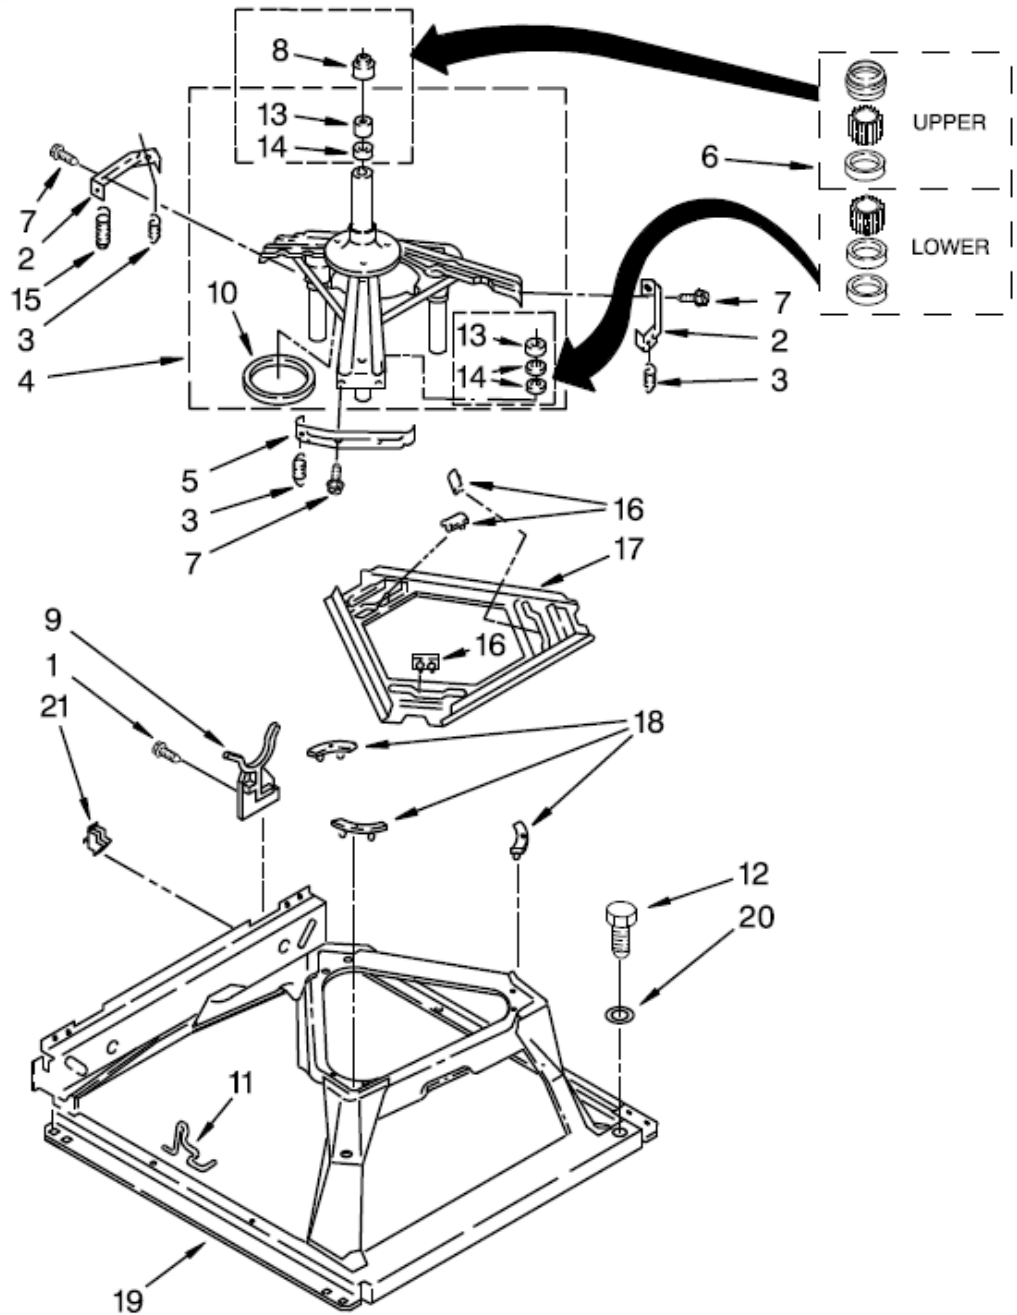

CENTRO DE LAVADO 7MWET3300EQ

MACHINE BASE PARTS

<u>Illus. No.</u>	<u>Part No.</u>	<u>Description</u>	<u>Illus. No.</u>	<u>Part No.</u>	<u>Description</u>	<u>Illus. No.</u>	<u>Part No.</u>	<u>Description</u>
1	343841	Screw	9	3350506	Retainer, Hose	16	62568	Pad, Plate
2	64067	Bracket, Spring Outer	10	63134	Ring, Sound Deadening	17	3946509	Plate, Suspension
3	63907	Spring, Suspension	11	W10145155	Retainer, Suspension Spring	18	3363660	Pad, Base
4	8575214	Support & Break, Tub	12	3400501	Screw, Shoulder	19	3349343	Base Assembly
5	64065	Bracket, Spring Outer (Left Front)	13	8546455	Bearing, Centerpost	20	3349340	Washer
6	285203	Bearing	14	357409	Seal, Shaft	21	3349749	Restrainer, Base
7	3400076	Screw	15	W10250667	Spring, Counterweight (Must be Ordered When Replacing Drive Motor)			
8	8577376	Seal, Centerpost