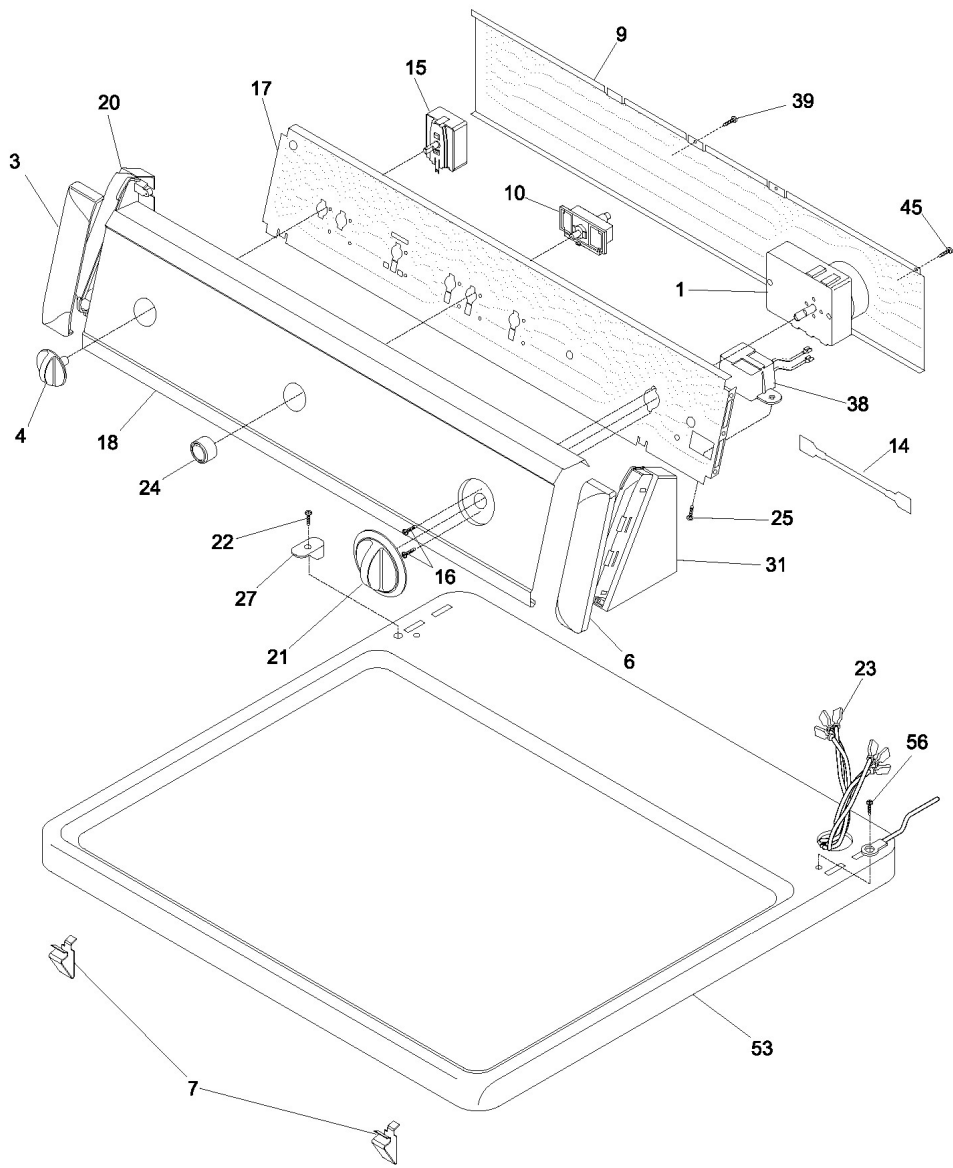

Secadora W.W. CER3600AS1