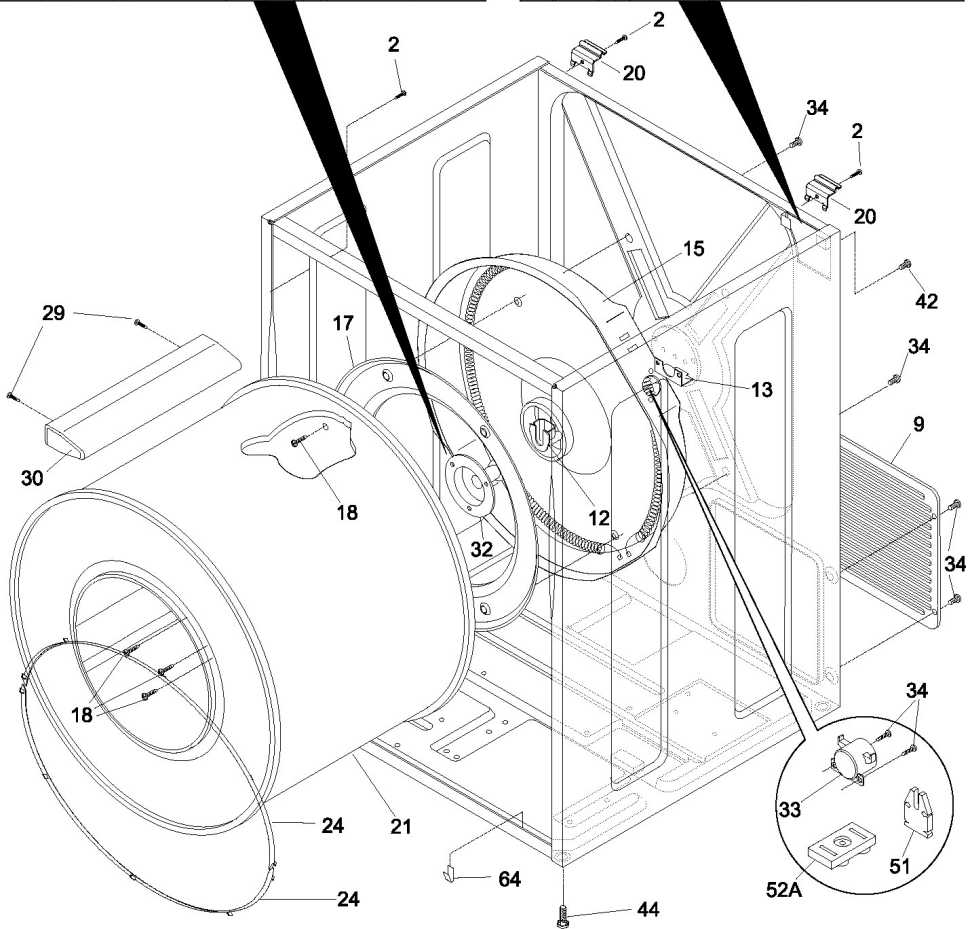

## Secadora W.W. CER3600AS1

Guía	N.P.	Descripción
2	131168200	Laundry appliance screw, #8-18 x 31/100-in
4	131785200	Dryer power cord access bracket
5	530281019	Dryer grounding ball
6	5303281020	Dryer rear bearing clip
9	131793201	Toe grille
11	5303211428	Dryer terminal block cover
12	131825900	Dryer drum bearing
13	131724300	Dryer drum bearing bracket
14	131205400	Washer screw
15	131553900	Dryer heating element assembly
17	3204254	Dryer heater baffle
18	131168200	Laundry appliance screw, #8-18 x 31/100-in
19	131205300	Washer screw
20	131469100	Dryer top panel hinge bracket
21	134122532	Dryer drum
24	131963900	Dryer drum front glide
25	5303015671	Screw
29	131382300	Dryer drum baffle screw
30	5303201200	Dryer drum baffle
32	131777700	Dryer shaft assembly
33	3204267	Dryer high-limit thermostat
34	131243700	Refrigeration appliance screw
35	131892100	Dryer screw, #6-20 x 0.23-in
36	134120900	Dryer screw, #6-20 x 0.23-in
42	131209600	Laundry appliance screw, #8-18 x 11/25-in
44	134158000	Freezer leveling leg
51	131472100	Dryer heating coil insulator

## Secadora W.W. CER3600AS1

Guía	N.P.	Descripción
52	134101400	Dryer terminal block
52A	3202786	Dryer heating element terminal block
64	131704600	Dryer toe panel clip
NI	5303281153	Dryer drum bearing kit
NI	5303307893	Dryer high-temperature lubricant