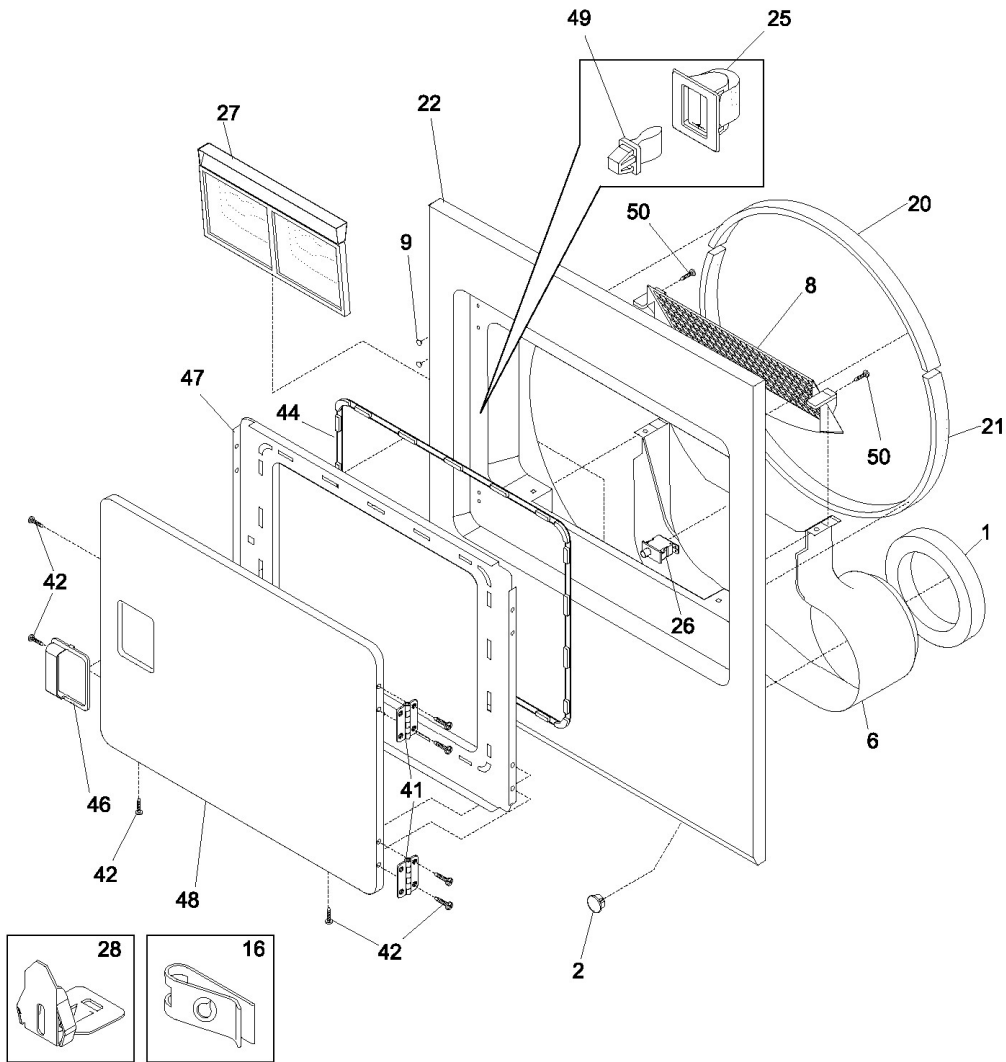

Secadora W.W. CER3600AS1