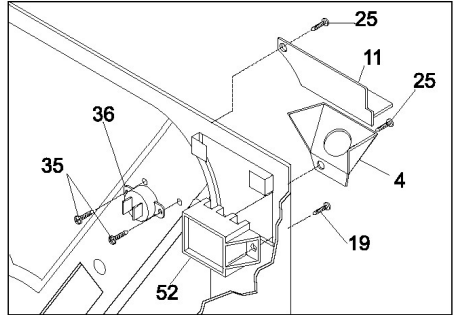

## Secadora W.W. CER3600AS1

Guía	N.P.	Descripción
2	131168200	Laundry appliance screw, #8-18 x 31/100-in
4	131785200	Dryer power cord access bracket
5	530281019	Dryer grounding ball
6	5303281020	Dryer rear bearing clip
9	131793201	Toe grille
11	5303211428	Dryer terminal block cover
12	131825900	Dryer drum bearing
13	131724300	Dryer drum bearing bracket
14	131205400	Washer screw
15	131553900	Dryer heating element assembly
17	3204254	Dryer heater baffle
18	131168200	Laundry appliance screw, #8-18 x 31/100-in
19	131205300	Washer screw
20	131469100	Dryer top panel hinge bracket
21	134122532	Dryer drum
24	131963900	Dryer drum front glide
25	5303015671	Screw
29	131382300	Dryer drum baffle screw
30	5303201200	Dryer drum baffle
32	131777700	Dryer shaft assembly
33	3204267	Dryer high-limit thermostat
34	131243700	Refrigeration appliance screw
35	131892100	Dryer screw, #6-20 x 0.23-in
36	134120900	Dryer screw, #6-20 x 0.23-in
42	131209600	Laundry appliance screw, #8-18 x 11/25-in
44	134158000	Freezer leveling leg
51	131472100	Dryer heating coil insulator