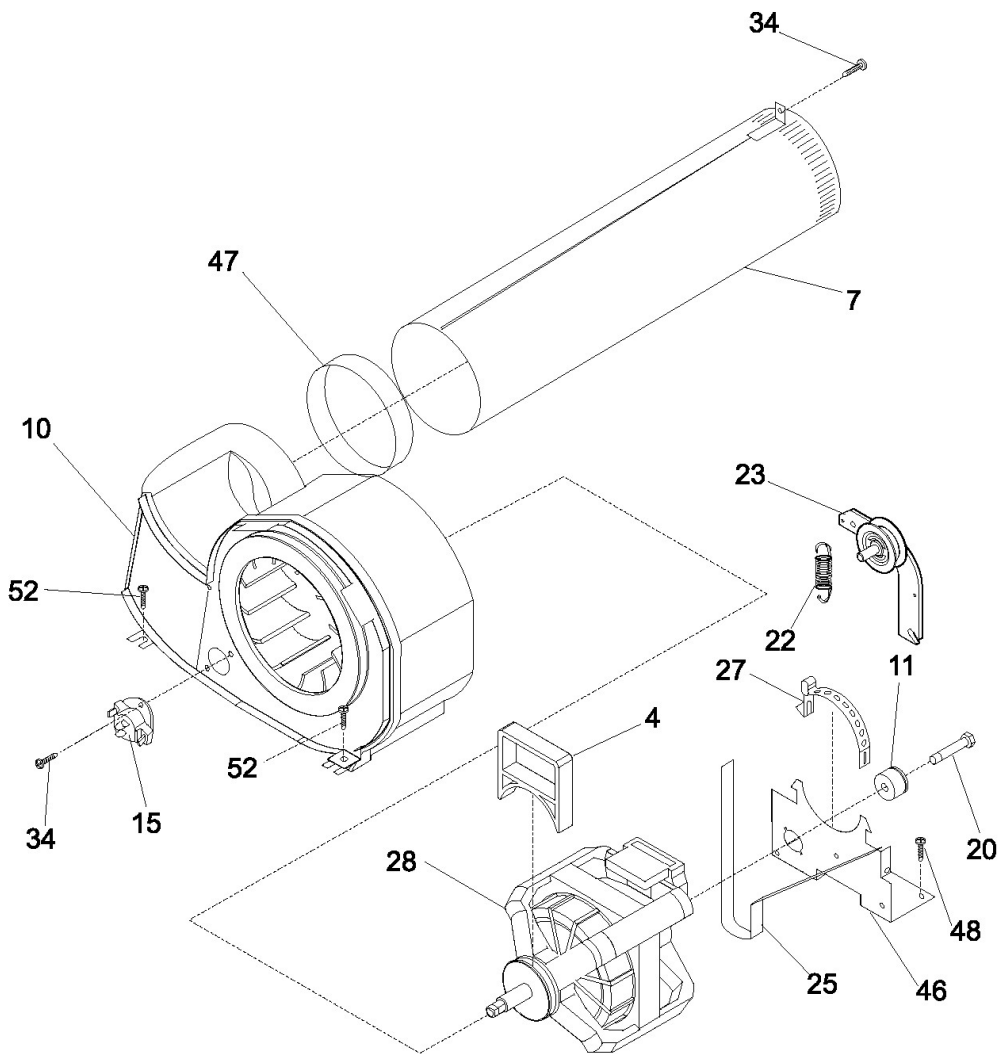

Secadora W.W. CER3600AS1