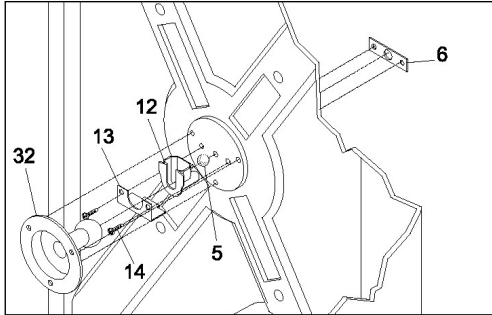

## Secadora W.W. CER3600AS1

Guía	N.P.	Descripción
2	131168200	Laundry appliance screw, #8-18 x 31/100-in
4	131785200	Dryer power cord access bracket
5	530281019	Dryer grounding ball
6	5303281020	Dryer rear bearing clip
9	131793201	Toe grille
11	5303211428	Dryer terminal block cover
12	131825900	Dryer drum bearing
13	131724300	Dryer drum bearing bracket
14	131205400	Washer screw
15	131553900	Dryer heating element assembly
17	3204254	Dryer heater baffle
18	131168200	Laundry appliance screw, #8-18 x 31/100-in
19	131205300	Washer screw
20	131469100	Dryer top panel hinge bracket
21	134122532	Dryer drum
24	131963900	Dryer drum front glide
25	5303015671	Screw
29	131382300	Dryer drum baffle screw
30	5303201200	Dryer drum baffle
32	131777700	Dryer shaft assembly
33	3204267	Dryer high-limit thermostat
34	131243700	Refrigeration appliance screw
35	131892100	Dryer screw, #6-20 x 0.23-in
36	134120900	Dryer screw, #6-20 x 0.23-in
42	131209600	Laundry appliance screw, #8-18 x 11/25-in
44	134158000	Freezer leveling leg
51	131472100	Dryer heating coil insulator

## Secadora W.W. CER3600AS1

Guía	N.P.	Descripción
52	134101400	Dryer terminal block
52A	3202786	Dryer heating element terminal block
64	131704600	Dryer toe panel clip
NI	5303281153	Dryer drum bearing kit
NI	5303307893	Dryer high-temperature lubricant