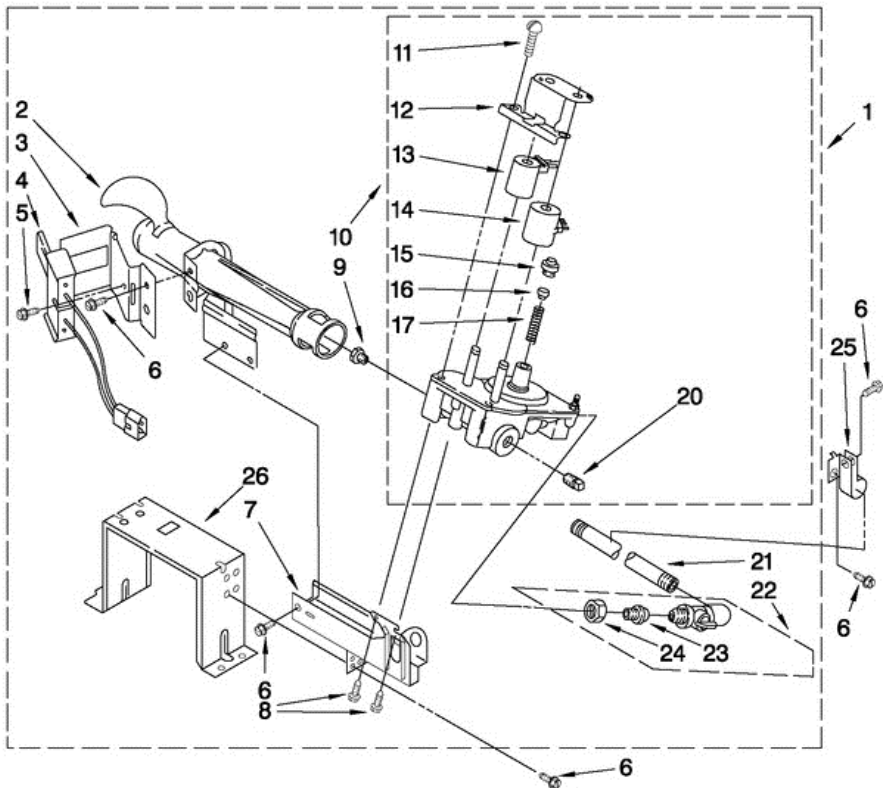

34	8565061	BULKHEAD, FRONT
35	8578825	BRACKET, DRUM LIGHT
36	W10153412	GRILLE, OUTLET
37	W10168564	WHEEL, BLOWER
38	8573713	THERMAL CUT-OFF
39	3394986	SPRING, LINT SCREEN DOOR
40	697770	SEAL, COVER PLATE
41	695240	SCREW
42	8577274	THERMISTOR
43	487909	SCREW
44	8544362	HOUSING, BLOWER
45	8066168	LINT DUCT ASSEMBLY
46	8573824	FUNNEL, BURNER
47	3391912	THERMOSTAT, HIGH-LIMIT 255°F

CGW9100VQ0 QUEMADOR