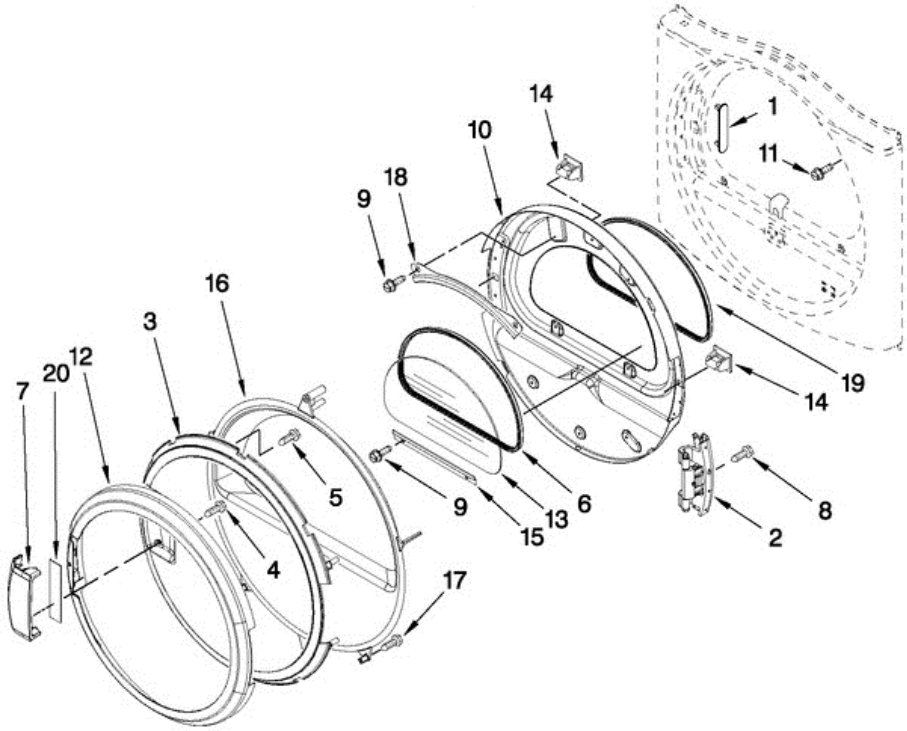

CGW9100VQ0 QUEMADOR

CGW9100VQ0 QUEMADOR

1	W10135231	BURNER ASSEMBLY 60 HZ. (TYPE 1, 2 & 3) (WHITE)
2	688617	TUBE, BURNER
3	694298	BRACKET, IGNITOR
4	686590	IGNITOR
5	3393909	SCREW & WASHER (8-32 X 5/8)
6	343641	SCREW, 10-16 X 1/2
7	3389871	BASE, BURNER
8	3387057	SCREW, 10-16 X 1/2
9	234868	ORIFICE, BURNER (TYPE 2)
9	234870	ORIFICE, BURNER (TYPE 1)
10	W10141728	VALVE, GAS 60 HZ. (COMPLETE)
11	694421	SCREW, 8-32 X 1/2
12	694538	BRACKET, COIL
13	694540	COIL, 60 HZ. (2 TERMINAL) (MAIN)
14	694539	COIL, 60 HZ. (SPLIT) (3 TERMINAL) (PILOT POSITION)
15	694424	LEAK, LIMITER
16	694423	SCREW, REGULATOR ADJUSTMENT
17	694422	SPRING, REGULATOR
20	239822	PLUG, PIPE
21	W10110395	PIPE, GAS SUPPLY
22	697441	VALVE & UNION SHUT-OFF
23	3393767	PIPE, TAIL
24	233076	NUT, COMPRESSION
25	3387561	CLAMP-PIPE
26	3389889	BRACKET, SUPPORT
NI	W10436933	CONVERSION KIT (TYPE 1 AND 2) TO TYPE (4) L.P.G.

CGW9100VQ0 PUERTA

CGW9100VQ0 PUERTA

1	8565119	PLUG STRIP (INNER DOOR)
2	8578887	DOOR, HINGE ASSEMBLY
3	W10137473	DOOR SCREEN INTERMEDIATE ASSY. (ROTATIONAL)
4	9742177	SCREW
5	3400618	SCREW
6	8579663	SEAL, WINDOW
7	W10117477	HANDLE, DOOR (INCLUDES ILLUS. 20.)
8	W10159996	SCREW,
9	3393258	SCREW
10	8578933	DOOR ASSEMBLY (INNER) (INCLUDES ILLUS. 1 & 14)
11	355515	SCREW
12	W10112916	DOOR, OUTER RING
13	8565117	WINDOW
14	690081	DOOR CATCH ASSEMBLY
15	8519354	RETAINER-LOWER
16	W10137471	DOOR, INTERMEDIATE (STATIONARY)
17	8534022	SCREW
18	8519356	RETAINER, UPPER
19	N/P	DOOR SEAL (NOT SERVICEABLE)
20	W10112927	PAD, DOOR HANDLE