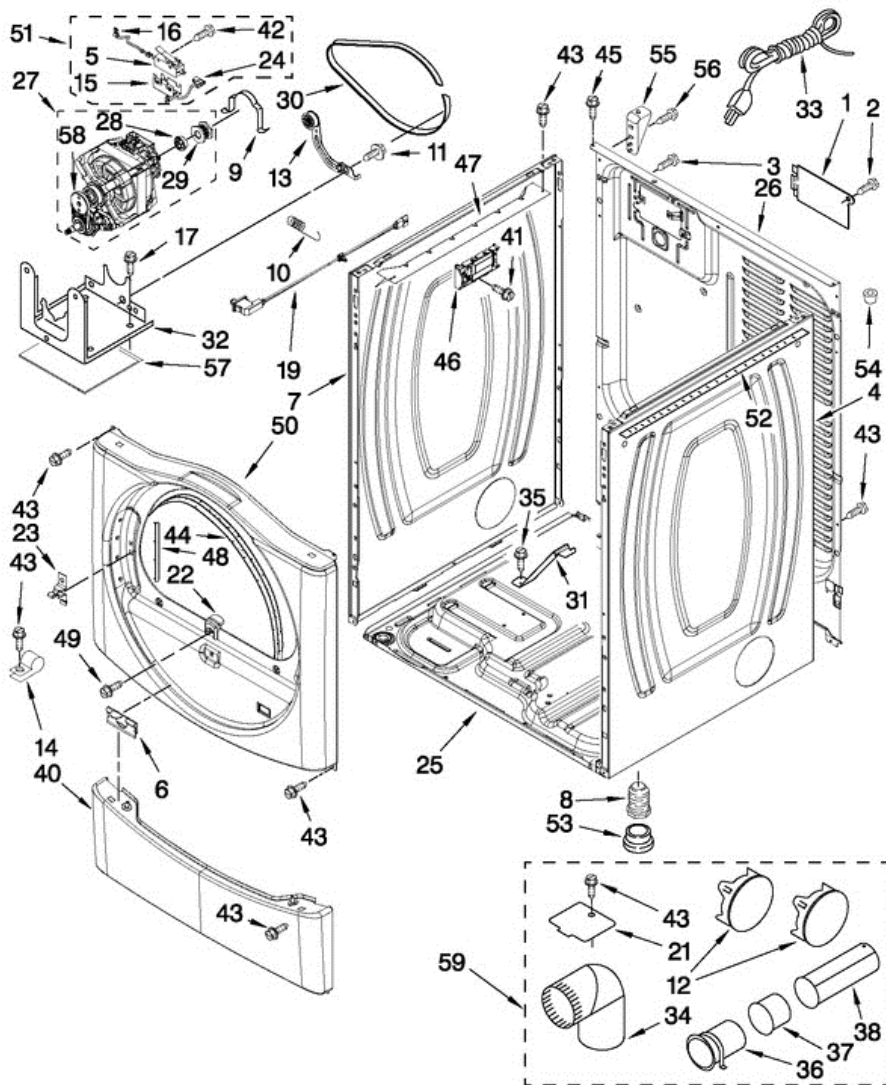

41	3349065	SCREW
42	W10156125	CAM-LOCK
43	W10137455	PUSH BUTTON
44	W10137441	FASCIA-CONSOLE
45	W10137462	FASCIA-DISPENSER
46	W10189313	INSERT
47	488234	SCREW
48	W10187276	SEAL, CONSOLE
49	3373818	TAB-GROUNDING
50	W10189075	WASHER, BRASS
51	W10135255	MEMBRANE SWITCH & BACKER PLATE ASSEMBLY

Distribuidor Autorizado

SurteRápido.com

Venta de Refacciones
Electrodomesticas

CGW9100VQ0 GABINETE