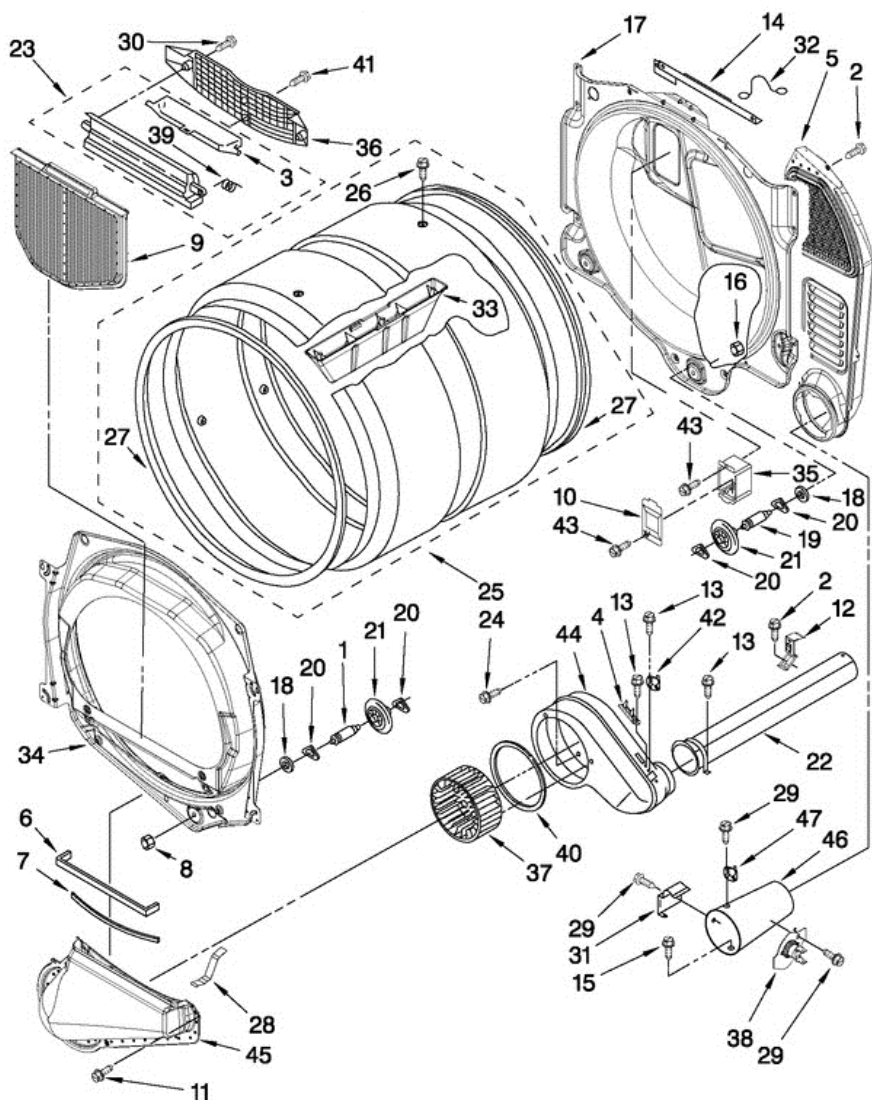

36	8563747	EXHAUST PIPE & BRACKET
37	8563750	EXHAUST PIPE (SHORT)
38	8563749	EXHAUST PIPE (LONG)
40	8540621	TOE PANEL
41	8533971	SCREW
42	W10002600	SCREW
43	3390647	SCREW
44	3387242	SEAL, FRONT PANEL
45	3393008	SCREW
46	W10166297	CONTROL BOARD
47	8563727	CONTROL BRACKET
48	8565043	PLUG, STRIP FRONT PANEL
49	3357011	SCREW
50	W10117421	FRONT PANEL (INCLUDES ILLUS. 44)
51	W10155571	SWITCH, ASSEMBLY
52	8318396	FOAM-SEAL (IEC)
53	3391943	BOOT, FOOT
54	356674	CONE, WEDGE
55	W10137398	STOP, TOP PANEL
56	3390647	SCREW
57	W10212660	DAMPENING PANEL
58	3405160	BELT, POLY V

Distribuidor Autorizado

SurteRápido.com

Venta de Refacciones
Electrodomesticas

CGW9100VQ0 TAMBOR