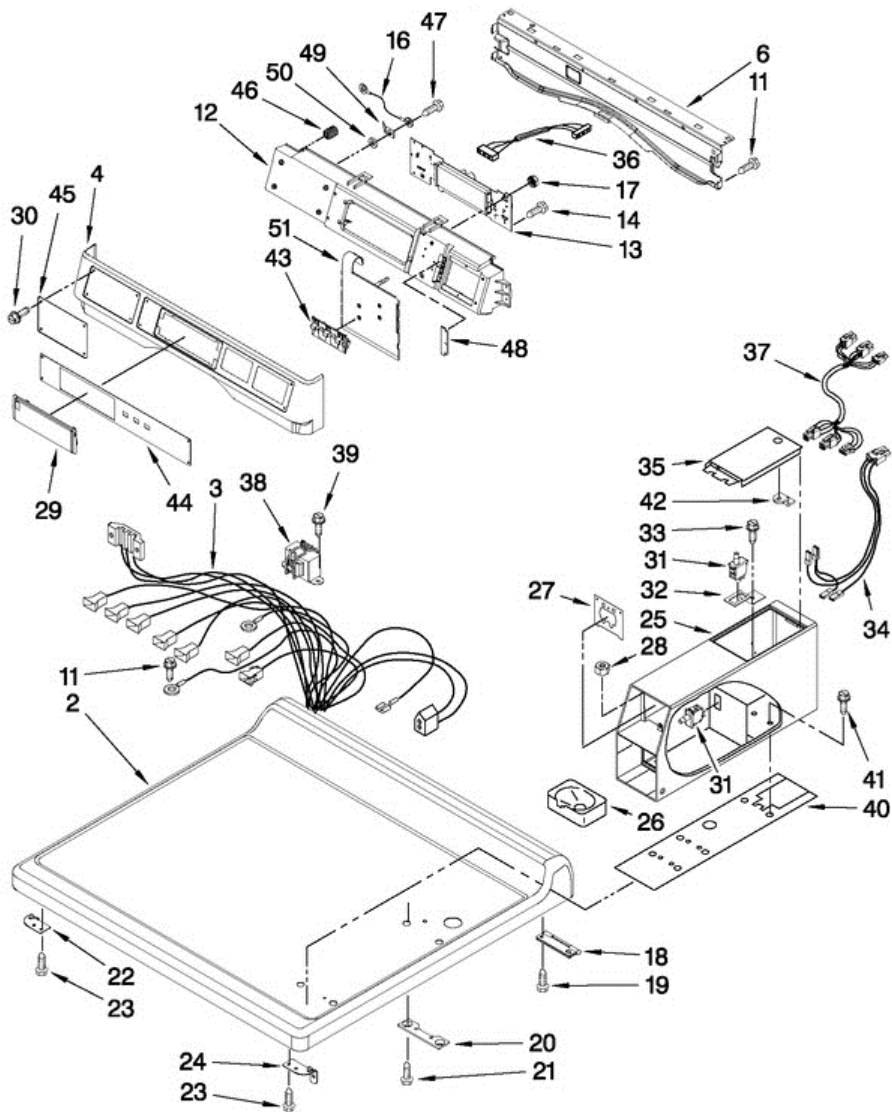

CGW9100VQ0 TABLERO

CGW9100VQ0 TABLERO

2	W10137411	TOP
3	W10111006	HARNESS, MAIN
4	W10137459	CONSOLE (OUTER)
6	8565237	BRACKET, CONSOLE
11	3390647	SCREW
12	W10137427	CONSOLE (INNER)
13	W10137417	USER-INTERFACE ASSEMBLY
14	489136	SCREW
16	W10188087	GROUND WIRE ASSEMBLY
17	W10139046	NUT 6-32
18	8565018	HINGE & PIN ASSEMBLY
19	342055	SCREW
20	3347825	PLATE-MOUNTING
21	98445	SCREW
22	W10137445	BRACKET - TOP PANEL, LEFT
23	3390647	SCREW
24	W10137444	BRACKET - TOP PANEL, RIGHT
25	W10171131	METER CASE & ADAPTER ASSEMBLY
26	385421	FUNNEL, COIN
27	3954761	CHUTE, ADAPTER PLATE ASSEMBLY
28	3400029	NUT, ADAPTER PLATE
29	W10131114	DISPLAY COVER
30	W10137457	SCREW
31	W10131838	SWITCH, VAULT & SERVICE DOOR
32	W10133508	BRACKET, SERVICE SWITCH
33	W10139210	SCREW
34	W10139456	WIRE HARNESS, SENSOR SWITCH
35	3351136	SERVICE DOOR ASSEMBLY
36	W10166307	HARNESS, COMMUNICATION
37	W10166308	HARNESS, METER CASE
38	W10131839	TRANSFORMER 120 TO 22.5 VAC
39	8533971	SCREW
40	W10137448	CUSHION, METER CASE

41	3349065	SCREW
42	W10156125	CAM-LOCK
43	W10137455	PUSH BUTTON
44	W10137441	FASCIA-CONSOLE
45	W10137462	FASCIA-DISPENSER
46	W10189313	INSERT
47	488234	SCREW
48	W10187276	SEAL, CONSOLE
49	3373818	TAB-GROUNDING
50	W10189075	WASHER, BRASS
51	W10135255	MEMBRANE SWITCH & BACKER PLATE ASSEMBLY