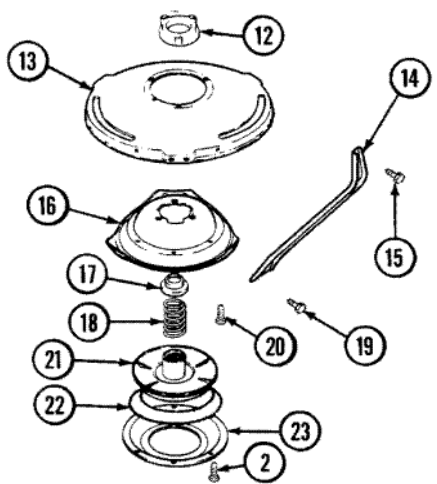

CW6000A TAPA

CW6000A TAPA

1	35-2026-24	DESCONTINUADO
2	43-0057	ACTUATOR, DOOR SWITCH
3	25-7438	SCREW (S/P)
4	35-2045	PIN, HINGE
5	25-7893	SCREW (S/P)
6	35-2044	HINGE, LID
7	25-7893	SCREW (S/P)
7	35-0581	BUMPER, DOOR (LID) (S/P)
8	35-2063	BUSHING, INSULATOR (S/P)
9	12001187	LID SWITCH ASSY.-W/LEADS
10	21001136	SCREW, SWITCH/HOUSING (S/P)
11	21001148	SWITCH, LID/DOOR SAFETY SPIN (S/P)
12	21001135	HOUSING, LID SWITCH (S/P)
13	21001592	CORD, POWER (S/P)
14	21001134	LEVER, LID SWITCH
15	21001763	TOP, CABINET (ALM) (S/P)
16	21001597	DISPENSER, BLEACH (S/P)

CW6000A TRANSMISION

CW6000A TRANSMISION

1	25-7941	``O`` RING
3	12002213	KIT, PULLEY & DUST CAP
4	12002213	CAM REPLACEMENT KIT
5	21001533	SEAL NUT ASSEMBLY
6	35-2132	WASHER, 1.25ODX.530IDX.032
6	35-2082	WASHER, 1.25ODX.530IDX.062
7	21002237	BASKET HUB ASSEMBLY
8	25-7854	RING, RETAINING
9	21002237	HOUSING/BEARING ASSY.
10	35-2205	BEARING, SPIN
11	35-2007	CAP, DUST
12	35-2205	BEARING, SPIN
12	12001562	HOUSING/LWR.BEARING ASSY.
13	21001518	SUPPORT, TUB (S/P)
14	21001532	BRACE, TUB (S/P)
15	25-7895	SCREW, SUSP HSG TO LWR BRG ASY (S/P)
16	21001163	HOUSING, SUSPENSION (S/P)
17	35-2017	RETAINER, BRAKE SPRING
18	21001910	SPRING, BRAKE
19	25-7930	SCREW 5/16-18X3/4 (S/P)
20	21001509	SCREW, HIGH PERFORMANCE PLASTIC (S/P)
21	35-2948	BRAKE ROTOR & LINING ASSY
22	21002026	SNUBBER
23	35-6918	STATOR, BRAKE
24	12002213	THRUST BEARING KIT
25	21001867	TRANS. ASSY.(W/O SEAL/BEARING)
26	21002237	TUB SEAL ASSEMBLY
27	33-7224N	TUB SEAL/HUB ASSY (HT TRANS)
28	207843	SEAL, TRANSMISSION HOUSING(LIP)