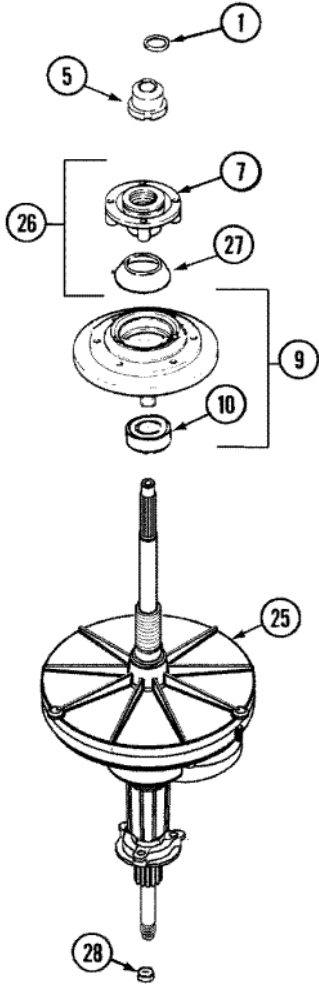

CW6000A TRANSMISION