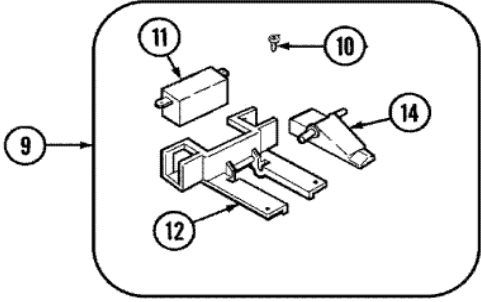

Distribuidor Autorizado

SurteRápido.com

Venta de Refacciones
Electrodomesticas

CW6000A TABLERO

CW6000A TABLERO

1	21001580	PANEL, CONTROL (S/P)
2	21001769	END CAP (ALM LT) (S/P)
2	25-3092	DESCONTINUADO
3	21001768	END CAP (ALM RT) (S/P)
3	25-3092	DESCONTINUADO
4	25-3092	DESCONTINUADO
4	21001226	SWITCH, WATER TEMP. 4 POSITION (S/P)
5	25-3092	DESCONTINUADO
5	21001554	SWITCH, WATER LEVEL
6	21001563	SKIRT (ALM) (S/P)
7	21001559	KNOB (ALM)
8	21001517	SHIELD, CONTROL (1 POS.) (S/P)
9	21001766	FRAME (S/P)
10	25-3092	DESCONTINUADO
10	21001527	SHIELD, REAR (BACK PANEL) (S/P)
11	21001561	TIMER
11	25-3092	DESCONTINUADO
12	21001772	KNOB, SELECTOR (ALM) (S/P)
13	21001116	SWITCH, ROCKER (ALM) (S/P)
14	21001725	MANUAL, USE & CARE (SPAN) (S/P)
14	16009629	MANUAL, USE & CARE (S/P)
15	21001790	HARNESS, WIRE (S/P)

CW6000A TAPA

CW6000A TAPA

1	35-2026-24	DESCONTINUADO
2	43-0057	ACTUATOR, DOOR SWITCH
3	25-7438	SCREW (S/P)
4	35-2045	PIN, HINGE
5	25-7893	SCREW (S/P)
6	35-2044	HINGE, LID
7	25-7893	SCREW (S/P)
7	35-0581	BUMPER, DOOR (LID) (S/P)
8	35-2063	BUSHING, INSULATOR (S/P)
9	12001187	LID SWITCH ASSY.-W/LEADS
10	21001136	SCREW, SWITCH/HOUSING (S/P)
11	21001148	SWITCH, LID/DOOR SAFETY SPIN (S/P)
12	21001135	HOUSING, LID SWITCH (S/P)
13	21001592	CORD, POWER (S/P)
14	21001134	LEVER, LID SWITCH
15	21001763	TOP, CABINET (ALM) (S/P)
16	21001597	DISPENSER, BLEACH (S/P)

CW6000A TINA

CW6000A TINA

1	21001521	TOP, AGITATOR
2	21001510	SCREW (S/P)
3	25-7953	SCREW (S/P)
4	25-8004	SCREW, AGITATOR RETENTION
5	35-3685	GASKET, BASKET TO CENTERPOST (S/P)
6	35-3686	GASKET, TUB TO HOUSING (S/P)
7	25-7967	SCREW, SHOULDER (S/P)
8	35-2328	SEAL, TUB TOP
9	21001905	DISPENSER, FABRIC (ONE PIECE)
10	21001529	BASKET ASSEMBLY (PLASTIC) (S/P)
11	35-2978	SEAL, TUB/HOUSING (S/P)
12	35-3700	TUB ASSEMBLY (PLASTIC) (S/P)
13	21001531	TOP, TUB (PLASTIC)
14	21001530	BASE, AGITATOR