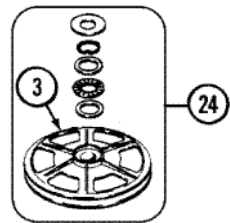

CW6000A TAPA

CW6000A TAPA

1	35-2026-24	DESCONTINUADO
2	43-0057	ACTUATOR, DOOR SWITCH
3	25-7438	SCREW (S/P)
4	35-2045	PIN, HINGE
5	25-7893	SCREW (S/P)
6	35-2044	HINGE, LID
7	25-7893	SCREW (S/P)
7	35-0581	BUMPER, DOOR (LID) (S/P)
8	35-2063	BUSHING, INSULATOR (S/P)
9	12001187	LID SWITCH ASSY.-W/LEADS
10	21001136	SCREW, SWITCH/HOUSING (S/P)
11	21001148	SWITCH, LID/DOOR SAFETY SPIN (S/P)
12	21001135	HOUSING, LID SWITCH (S/P)
13	21001592	CORD, POWER (S/P)
14	21001134	LEVER, LID SWITCH
15	21001763	TOP, CABINET (ALM) (S/P)
16	21001597	DISPENSER, BLEACH (S/P)

CW6000A TRANSMISION

CW6000A TRANSMISION

1	25-7941	``O`` RING
3	12002213	KIT, PULLEY & DUST CAP
4	12002213	CAM REPLACEMENT KIT
5	21001533	SEAL NUT ASSEMBLY
6	35-2132	WASHER, 1.25ODX.530IDX.032
6	35-2082	WASHER, 1.25ODX.530IDX.062
7	21002237	BASKET HUB ASSEMBLY
8	25-7854	RING, RETAINING
9	21002237	HOUSING/BEARING ASSY.
10	35-2205	BEARING, SPIN
11	35-2007	CAP, DUST
12	35-2205	BEARING, SPIN
12	12001562	HOUSING/LWR.BEARING ASSY.
13	21001518	SUPPORT, TUB (S/P)
14	21001532	BRACE, TUB (S/P)
15	25-7895	SCREW, SUSP HSG TO LWR BRG ASY (S/P)
16	21001163	HOUSING, SUSPENSION (S/P)
17	35-2017	RETAINER, BRAKE SPRING
18	21001910	SPRING, BRAKE
19	25-7930	SCREW 5/16-18X3/4 (S/P)
20	21001509	SCREW, HIGH PERFORMANCE PLASTIC (S/P)
21	35-2948	BRAKE ROTOR & LINING ASSY
22	21002026	SNUBBER
23	35-6918	STATOR, BRAKE
24	12002213	THRUST BEARING KIT
25	21001867	TRANS. ASSY.(W/O SEAL/BEARING)
26	21002237	TUB SEAL ASSEMBLY
27	33-7224N	TUB SEAL/HUB ASSY (HT TRANS)
28	207843	SEAL, TRANSMISSION HOUSING(LIP)