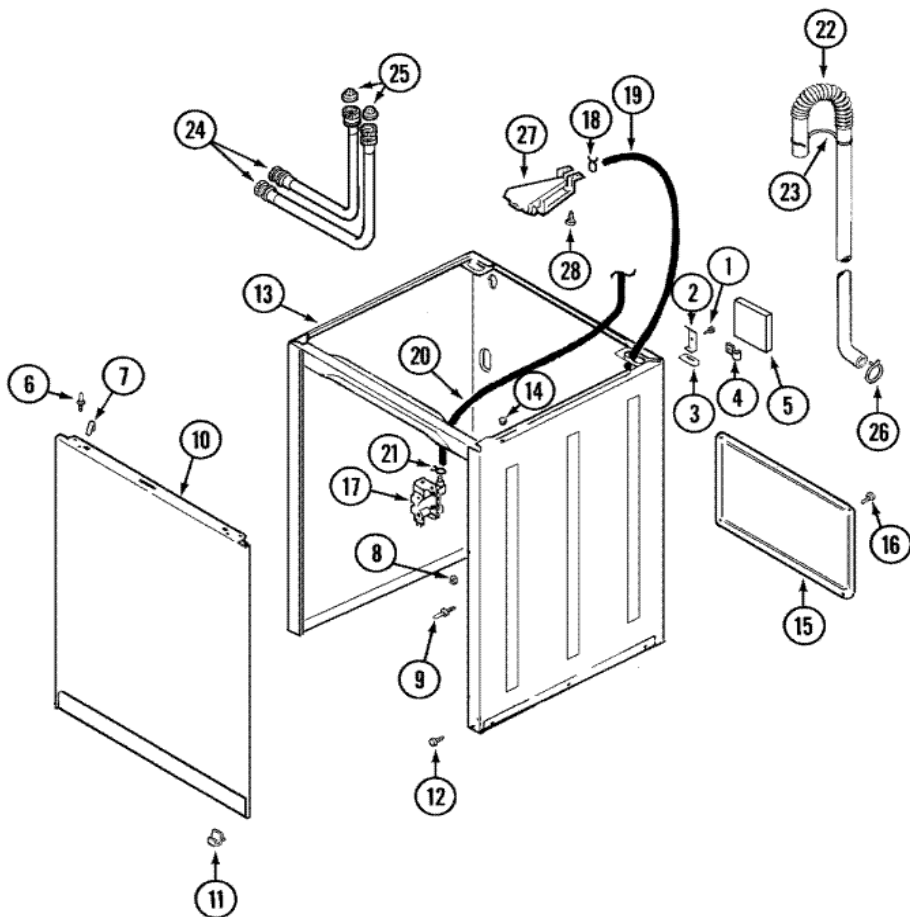

Distribuidor Autorizado

SurteRápido.com

Venta de Refacciones
Electrodomesticas

CW6000A GABINETE

CW6000A GABINETE

1	25-7732	SCREW (S/P)
2	35-2846	HINGE, CABINET TOP
3	35-4128	PAD, HINGE
4	25-3092	SCREW (S/P)
5	21001760	FLUME ASSEMBLY /WATER DIVERTER (S/P)
6	53-0643	PIN, LOCATOR (S/P)
7	25-7220	CLIP, CABINET TOP (S/P)
8	Y311426	NUT, WASHERED LOCK (S/P)
9	53-0643	PIN, LOCATOR (S/P)
9	53-0200	SLEEVE, LOCATOR PIN (S/P)
9	35-4129	BUMPER, CABINET (S/P)
10	35-2084-24	PANEL, FRONT (ALM) (S/P)
10	21002011	PAD, CABINET (S/P)
11	53-0120	CLIP, FRONT PANEL
12	89503	HOSE, 4' INLET
13	12001802	DESCONTINUADO
14	33-2653	BUMPER, CABINET (S/P)
15	27001223	CLAMP, DISCHARGE HOSE (S/P)
16	25-7048	WASHER (S/P)
16	22002960	STRAINER, WASHER INLET (S/P)
17	35-2374N	VALVE, WATER (S/P)
18	25-7867	CLAMP (S/P)
19	12002749	HOSE, FLUME/DIVERTER (RUBBER) (S/P)
20	21001748	HOSE, PRESSURE SWITCH (S/P)
21	25-7796	CLAMP, PRESSURE SWITCH HOSE (S/P)
22	21001872	HOSE, DRAIN (NO CUFF)
23	22003814	RETAINER, DRAIN HOSE (S/P)

Distribuidor Autorizado

SurteRápido.com

Venta de Refacciones
Electrodomesticas

CW6000A TABLERO

CW6000A TABLERO

1	21001580	PANEL, CONTROL (S/P)
2	21001769	END CAP (ALM LT) (S/P)
2	25-3092	DESCONTINUADO
3	21001768	END CAP (ALM RT) (S/P)
3	25-3092	DESCONTINUADO
4	25-3092	DESCONTINUADO
4	21001226	SWITCH, WATER TEMP. 4 POSITION (S/P)
5	25-3092	DESCONTINUADO
5	21001554	SWITCH, WATER LEVEL
6	21001563	SKIRT (ALM) (S/P)
7	21001559	KNOB (ALM)
8	21001517	SHIELD, CONTROL (1 POS.) (S/P)
9	21001766	FRAME (S/P)
10	25-3092	DESCONTINUADO
10	21001527	SHIELD, REAR (BACK PANEL) (S/P)
11	21001561	TIMER
11	25-3092	DESCONTINUADO
12	21001772	KNOB, SELECTOR (ALM) (S/P)
13	21001116	SWITCH, ROCKER (ALM) (S/P)
14	21001725	MANUAL, USE & CARE (SPAN) (S/P)
14	16009629	MANUAL, USE & CARE (S/P)
15	21001790	HARNESS, WIRE (S/P)