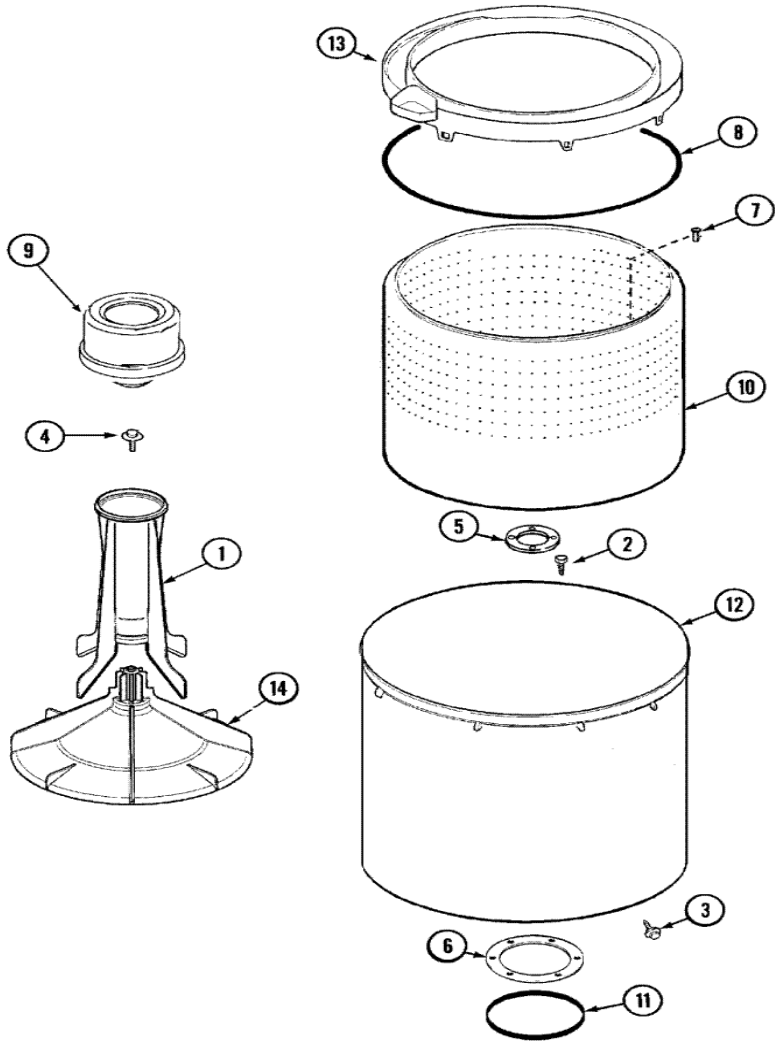

CW6000A TRANSMISION

CW6000A TRANSMISION

1	25-7941	``O`` RING
3	12002213	KIT, PULLEY & DUST CAP
4	12002213	CAM REPLACEMENT KIT
5	21001533	SEAL NUT ASSEMBLY
6	35-2132	WASHER, 1.25ODX.530IDX.032
6	35-2082	WASHER, 1.25ODX.530IDX.062
7	21002237	BASKET HUB ASSEMBLY
8	25-7854	RING, RETAINING
9	21002237	HOUSING/BEARING ASSY.
10	35-2205	BEARING, SPIN
11	35-2007	CAP, DUST
12	35-2205	BEARING, SPIN
12	12001562	HOUSING/LWR.BEARING ASSY.
13	21001518	SUPPORT, TUB (S/P)
14	21001532	BRACE, TUB (S/P)
15	25-7895	SCREW, SUSP HSG TO LWR BRG ASY (S/P)
16	21001163	HOUSING, SUSPENSION (S/P)
17	35-2017	RETAINER, BRAKE SPRING
18	21001910	SPRING, BRAKE
19	25-7930	SCREW 5/16-18X3/4 (S/P)
20	21001509	SCREW, HIGH PERFORMANCE PLASTIC (S/P)
21	35-2948	BRAKE ROTOR & LINING ASSY
22	21002026	SNUBBER
23	35-6918	STATOR, BRAKE
24	12002213	THRUST BEARING KIT
25	21001867	TRANS. ASSY.(W/O SEAL/BEARING)
26	21002237	TUB SEAL ASSEMBLY
27	33-7224N	TUB SEAL/HUB ASSY (HT TRANS)
28	207843	SEAL, TRANSMISSION HOUSING(LIP)

CW6000A TINA

CW6000A TINA

1	21001521	TOP, AGITATOR
2	21001510	SCREW (S/P)
3	25-7953	SCREW (S/P)
4	25-8004	SCREW, AGITATOR RETENTION
5	35-3685	GASKET, BASKET TO CENTERPOST (S/P)
6	35-3686	GASKET, TUB TO HOUSING (S/P)
7	25-7967	SCREW, SHOULDER (S/P)
8	35-2328	SEAL, TUB TOP
9	21001905	DISPENSER, FABRIC (ONE PIECE)
10	21001529	BASKET ASSEMBLY (PLASTIC) (S/P)
11	35-2978	SEAL, TUB/HOUSING (S/P)
12	35-3700	TUB ASSEMBLY (PLASTIC) (S/P)
13	21001531	TOP, TUB (PLASTIC)
14	21001530	BASE, AGITATOR