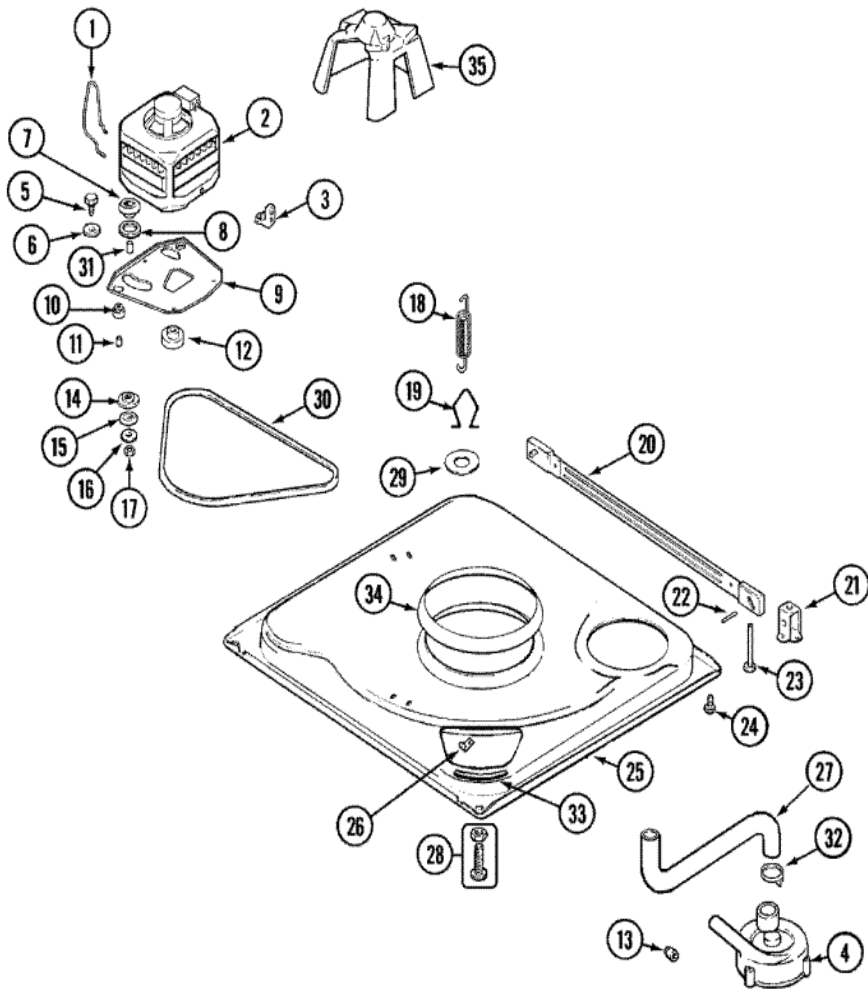

Distribuidor Autorizado

SurteRápido.com

Venta de Refacciones
Electrodomesticas

CW6000A MOTOR

CW6000A MOTOR

1	22004376	SPRING, MOTOR PIVOT
2	21001950	MOTOR (120V 60HZ 2SP)
3	21001486	SLIDE, FOOT (S/P)
4	21001906	PUMP
6	25-7834	WASHER (S/P)
7	33-9946	ISOLATOR, MOTOR
8	35-3570	WASHER, MOTOR PIVOT (S/P)
9	21001783	PLATE, MOTOR
10	35-3646	ISOLATOR, MOTOR PLATE (S/P)
12	25-7117	SET SCREW (S/P)
12	3988894	PULLEY, MOTOR-60 HZ
13	22002721	SHIELD, MOTOR (S/P)
14	35-3571	SLIDE, MOTOR PIVOT (S/P)
15	33-9967	WASHER, MOTOR ISOLATOR (S/P)
16	25-7047	WASHER, FLAT (S/P)
17	21002009	NUT, MOTOR PLATE ASY TO MOTOR (S/P)
18	21001598	SPRING, SUSPENSION
19	21001166	HOOK, SUSPENSION SPRING
20	21001881	BAR, STABILIZER
21	35-2046	BRACKET, STABILIZER
23	22004469	FOOT PAD ASSY. (REAR)
25	12002701	BASE (S/P)
26	25-7845	SPEEDNUT (S/P)
27	21001915	HOSE, TUB TO PUMP
28	35-3507	FOOT & PAD ASSY
29	21002026	SNUBBER
30	21352320	BELT, DRIVE
31	25-7830	SPACER
32	21002254	CLAMP, HOSE (S/P)
33	35-2065	PAD, MOTOR PLATE (S/P)

Distribuidor Autorizado

SurteRápido.com

Venta de Refacciones
Electrodomesticas

CW6000A TABLERO

CW6000A TABLERO

1	21001580	PANEL, CONTROL (S/P)
2	21001769	END CAP (ALM LT) (S/P)
2	25-3092	DESCONTINUADO
3	21001768	END CAP (ALM RT) (S/P)
3	25-3092	DESCONTINUADO
4	25-3092	DESCONTINUADO
4	21001226	SWITCH, WATER TEMP. 4 POSITION (S/P)
5	25-3092	DESCONTINUADO
5	21001554	SWITCH, WATER LEVEL
6	21001563	SKIRT (ALM) (S/P)
7	21001559	KNOB (ALM)
8	21001517	SHIELD, CONTROL (1 POS.) (S/P)
9	21001766	FRAME (S/P)
10	25-3092	DESCONTINUADO
10	21001527	SHIELD, REAR (BACK PANEL) (S/P)
11	21001561	TIMER
11	25-3092	DESCONTINUADO
12	21001772	KNOB, SELECTOR (ALM) (S/P)
13	21001116	SWITCH, ROCKER (ALM) (S/P)
14	21001725	MANUAL, USE & CARE (SPAN) (S/P)
14	16009629	MANUAL, USE & CARE (S/P)
15	21001790	HARNESS, WIRE (S/P)