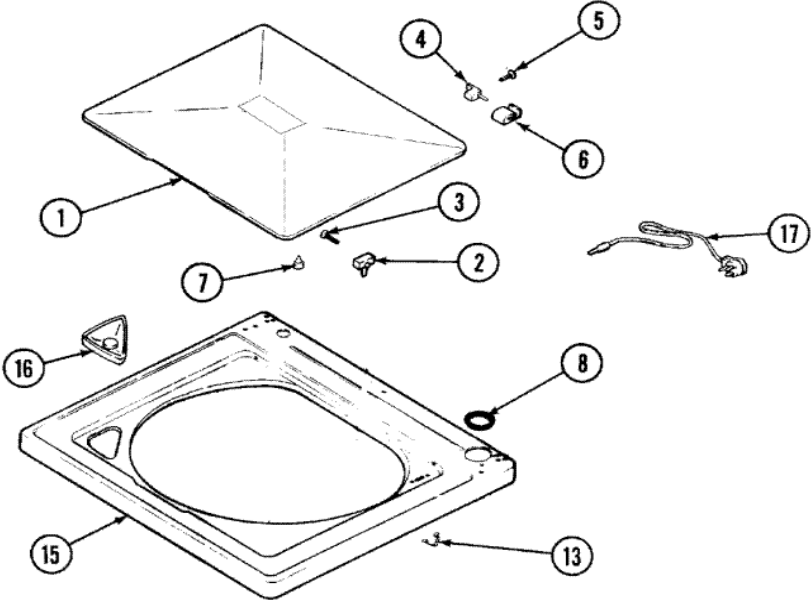

Distribuidor Autorizado

SurteRápido.com

Venta de Refacciones
Electrodomesticas

CW6000A TABLERO

CW6000A TABLERO

1	21001580	PANEL, CONTROL (S/P)
2	21001769	END CAP (ALM LT) (S/P)
2	25-3092	DESCONTINUADO
3	21001768	END CAP (ALM RT) (S/P)
3	25-3092	DESCONTINUADO
4	25-3092	DESCONTINUADO
4	21001226	SWITCH, WATER TEMP. 4 POSITION (S/P)
5	25-3092	DESCONTINUADO
5	21001554	SWITCH, WATER LEVEL
6	21001563	SKIRT (ALM) (S/P)
7	21001559	KNOB (ALM)
8	21001517	SHIELD, CONTROL (1 POS.) (S/P)
9	21001766	FRAME (S/P)
10	25-3092	DESCONTINUADO
10	21001527	SHIELD, REAR (BACK PANEL) (S/P)
11	21001561	TIMER
11	25-3092	DESCONTINUADO
12	21001772	KNOB, SELECTOR (ALM) (S/P)
13	21001116	SWITCH, ROCKER (ALM) (S/P)
14	21001725	MANUAL, USE & CARE (SPAN) (S/P)
14	16009629	MANUAL, USE & CARE (S/P)
15	21001790	HARNESS, WIRE (S/P)

CW6000A TAPA

CW6000A TAPA

1	35-2026-24	DESCONTINUADO
2	43-0057	ACTUATOR, DOOR SWITCH
3	25-7438	SCREW (S/P)
4	35-2045	PIN, HINGE
5	25-7893	SCREW (S/P)
6	35-2044	HINGE, LID
7	25-7893	SCREW (S/P)
7	35-0581	BUMPER, DOOR (LID) (S/P)
8	35-2063	BUSHING, INSULATOR (S/P)
9	12001187	LID SWITCH ASSY.-W/LEADS
10	21001136	SCREW, SWITCH/HOUSING (S/P)
11	21001148	SWITCH, LID/DOOR SAFETY SPIN (S/P)
12	21001135	HOUSING, LID SWITCH (S/P)
13	21001592	CORD, POWER (S/P)
14	21001134	LEVER, LID SWITCH
15	21001763	TOP, CABINET (ALM) (S/P)
16	21001597	DISPENSER, BLEACH (S/P)

CW6000A TINA

CW6000A TINA

1	21001521	TOP, AGITATOR
2	21001510	SCREW (S/P)
3	25-7953	SCREW (S/P)
4	25-8004	SCREW, AGITATOR RETENTION
5	35-3685	GASKET, BASKET TO CENTERPOST (S/P)
6	35-3686	GASKET, TUB TO HOUSING (S/P)
7	25-7967	SCREW, SHOULDER (S/P)
8	35-2328	SEAL, TUB TOP
9	21001905	DISPENSER, FABRIC (ONE PIECE)
10	21001529	BASKET ASSEMBLY (PLASTIC) (S/P)
11	35-2978	SEAL, TUB/HOUSING (S/P)
12	35-3700	TUB ASSEMBLY (PLASTIC) (S/P)
13	21001531	TOP, TUB (PLASTIC)
14	21001530	BASE, AGITATOR