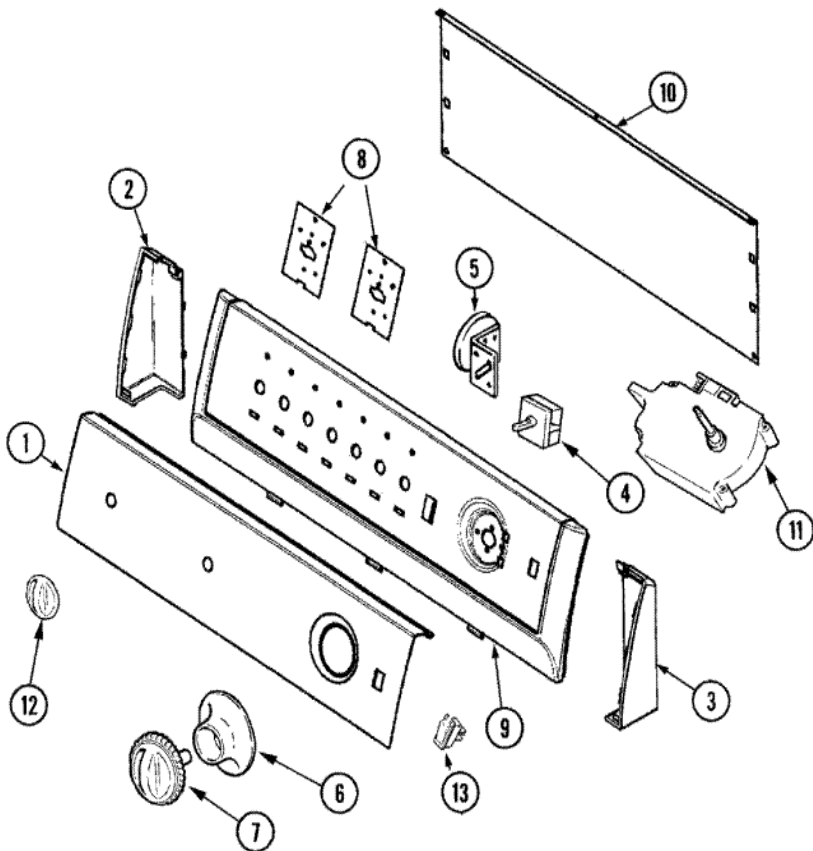

Distribuidor Autorizado

SurteRápido.com

Venta de Refacciones
Electrodomesticas

CW6000A GABINETE

CW6000A GABINETE

1	25-7732	SCREW (S/P)
2	35-2846	HINGE, CABINET TOP
3	35-4128	PAD, HINGE
4	25-3092	SCREW (S/P)
5	21001760	FLUME ASSEMBLY /WATER DIVERTER (S/P)
6	53-0643	PIN, LOCATOR (S/P)
7	25-7220	CLIP, CABINET TOP (S/P)
8	Y311426	NUT, WASHERED LOCK (S/P)
9	53-0643	PIN, LOCATOR (S/P)
9	53-0200	SLEEVE, LOCATOR PIN (S/P)
9	35-4129	BUMPER, CABINET (S/P)
10	35-2084-24	PANEL, FRONT (ALM) (S/P)
10	21002011	PAD, CABINET (S/P)
11	53-0120	CLIP, FRONT PANEL
12	89503	HOSE, 4' INLET
13	12001802	DESCONTINUADO
14	33-2653	BUMPER, CABINET (S/P)
15	27001223	CLAMP, DISCHARGE HOSE (S/P)
16	25-7048	WASHER (S/P)
16	22002960	STRAINER, WASHER INLET (S/P)
17	35-2374N	VALVE, WATER (S/P)
18	25-7867	CLAMP (S/P)
19	12002749	HOSE, FLUME/DIVERTER (RUBBER) (S/P)
20	21001748	HOSE, PRESSURE SWITCH (S/P)
21	25-7796	CLAMP, PRESSURE SWITCH HOSE (S/P)
22	21001872	HOSE, DRAIN (NO CUFF)
23	22003814	RETAINER, DRAIN HOSE (S/P)

Distribuidor Autorizado

SurteRápido.com

Venta de Refacciones
Electrodomesticas

CW6000A TABLERO

CW6000A TABLERO

1	21001580	PANEL, CONTROL (S/P)
2	21001769	END CAP (ALM LT) (S/P)
2	25-3092	DESCONTINUADO
3	21001768	END CAP (ALM RT) (S/P)
3	25-3092	DESCONTINUADO
4	25-3092	DESCONTINUADO
4	21001226	SWITCH, WATER TEMP. 4 POSITION (S/P)
5	25-3092	DESCONTINUADO
5	21001554	SWITCH, WATER LEVEL
6	21001563	SKIRT (ALM) (S/P)
7	21001559	KNOB (ALM)
8	21001517	SHIELD, CONTROL (1 POS.) (S/P)
9	21001766	FRAME (S/P)
10	25-3092	DESCONTINUADO
10	21001527	SHIELD, REAR (BACK PANEL) (S/P)
11	21001561	TIMER
11	25-3092	DESCONTINUADO
12	21001772	KNOB, SELECTOR (ALM) (S/P)
13	21001116	SWITCH, ROCKER (ALM) (S/P)
14	21001725	MANUAL, USE & CARE (SPAN) (S/P)
14	16009629	MANUAL, USE & CARE (S/P)
15	21001790	HARNESS, WIRE (S/P)