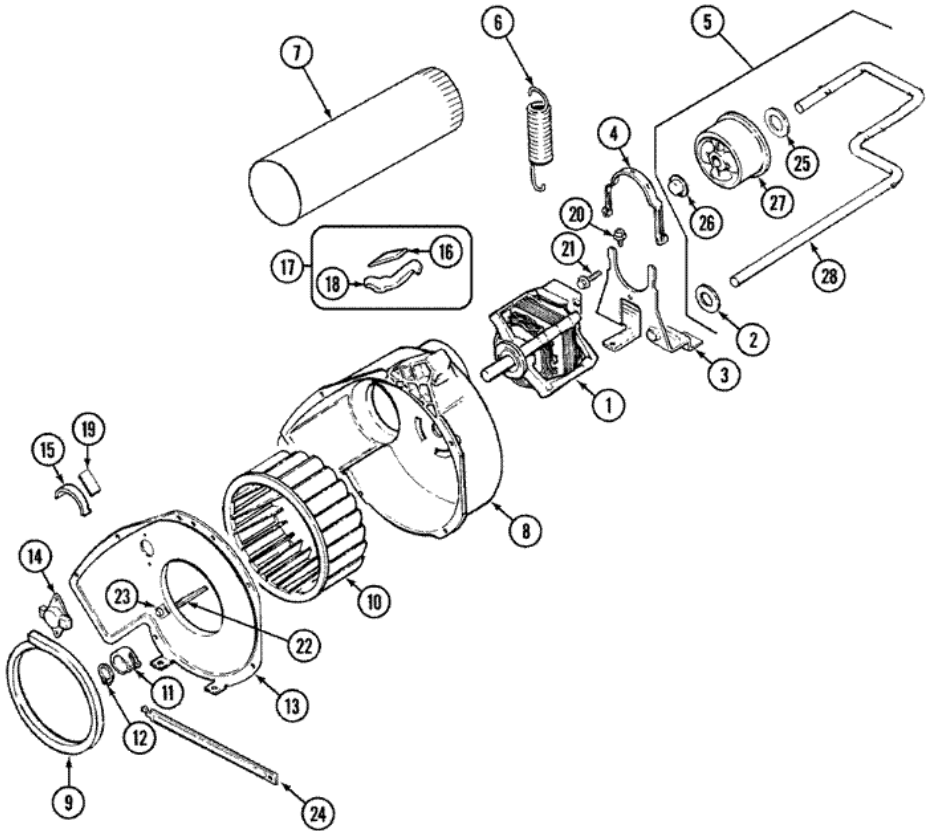

Distribuidor Autorizado

SurteRápido.com

Venta de Refacciones
Electrodomesticas

CYG1000AWW MOTOR