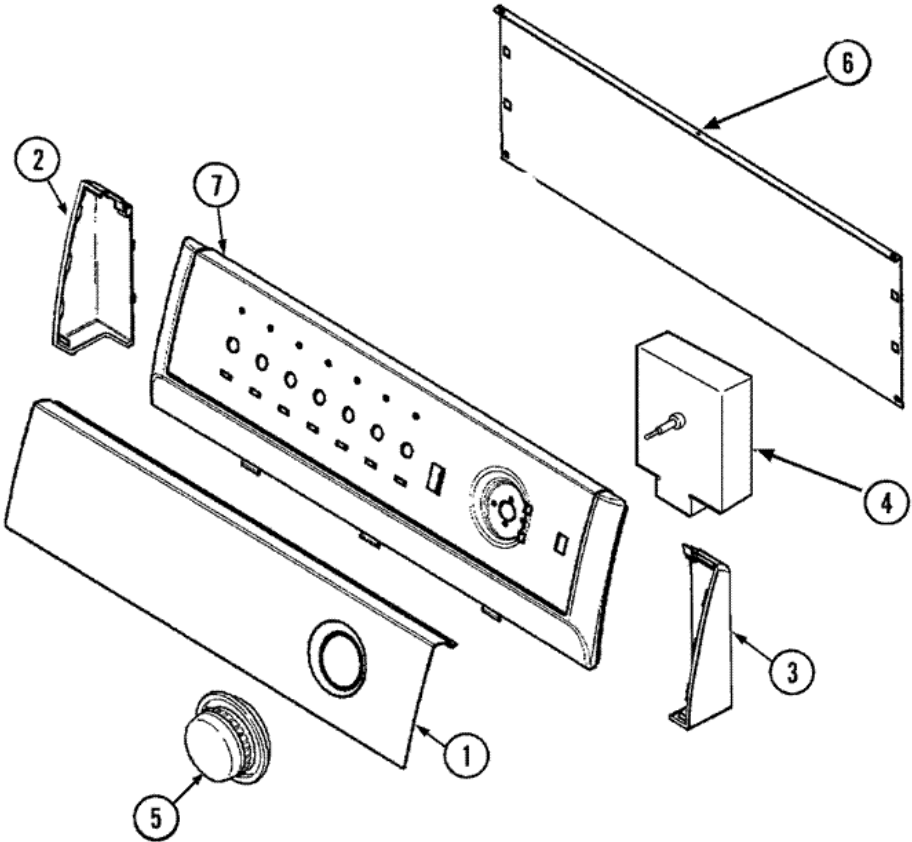

CYG1000AWW GABINETE

CYG1000AWW GABINETE

1	31001423	TOP, CABINET (WHT) DESCONTINUADO
2	31001714	CABINET & BASE ASM (WHT) (S/P)
3	25-3092	SCREW (S/P)
3	63-5712	HINGE, CABINET TOP (S/P)
4	LA-1008	RR ROLLER KIT (S/P)
4	12002126	FRONT ROLLER KIT
5	25-3034	CLIP, WIRING (S/P)
6	33-2653	BUMPER, CABINET (S/P)
7	21001829	POST, LOCATING (S/P)
8	53-0136	COVER, SUPPLY CORD (S/P)
11	63-5519	LEG, LEVELING
12	53-0120	CLIP, FRONT PANEL
13	16515	CLIP, WIRING HARNESS (S/P)
14	25-7741	SCREW (S/P)
14	53-1921	SHIELD, WIRING (S/P)

CYG1000AWW TABLERO

CYG1000AWW TABLERO

1	31001545	PANEL, CONTROL (WHT) (S/P)
2	21001546	ENDCAP, PANEL (LT-WHT) (S/P)
2	25-3092	SCREW (S/P)
3	21001547	ENDCAP, PANEL (RT-WHT) (S/P)
3	25-3092	SCREW (S/P)
4	31001108	TIMER (S/P)
4	31001119	SCREW (S/P)
5	31001404	PANEL, CONTROL (S/P)
6	25-3092	SCREW (S/P)
6	21001527	SHIELD, REAR (BACK PANEL)
7	21001552	FRAME (WHT), CONTROL PANEL (S/P)
8	31001486	HARNESS, WIRE (S/P)

Distribuidor Autorizado

SurteRápido.com

Venta de Refacciones
Electrodomesticas

CYG1000AWW PUERTA

CYG1000AWW PUERTA

1	31001771	PANEL, FRONT (WHT) (S/P)
2	53-0120	CLIP, FRONT PANEL
3	31001526	LOCK, TOP (S/P)
4	33-2653	BUMPER, CABINET (S/P)
5	53-0203	SEAL, BLOWER HOUSING (S/P)
6	12001324	DUCT KIT, COLLECTOR
6	25-7810	SCREW 8-18X1/2 TRUSS H (S/P)
7	53-0204	SEAL (S/P)
8	LA-1005	SWITCH KIT (INCL. 23 & 24)
9	53-0918	FILTER, LINT
10	53-0281	SEAL ASSY (WHITE)
11	53-0154	PANEL, OUTER DOOR (WHT) (S/P)
11	25-7770	SCREW, OUTER TO INNER DOOR (S/P)
12	53-0912	PANEL, INNER DOOR (WHT) (S/P)
13	53-0119	CLIP, HINGE (S/P)
14	53-1490	DOOR PAD (S/P)
15	53-1491	DOOR PAD (S/P)
16	31001529	DOOR SEAL
17	25-7889	PLUG BUTTON (S/P)
18	53-0927	HANDLE, DOOR (WHT) (S/P)
18	25-7810	SCREW 8-18X1/2 TRUSS H (S/P)
19	25-7809	SCREW, No.6-20 1/2 FLTHD TORX (S/P)
19	53-1492	HINGE, DRYER DOOR (S/P)
20	53-0121	TWIN NUT DESCONTINUADO
21	279570	STRIKE, DOOR
22	279570	CATCH, DOOR
23	53-0148	SWITCH, DOOR (S/P)
24	31001319	CLIP, SWITCH (S/P)