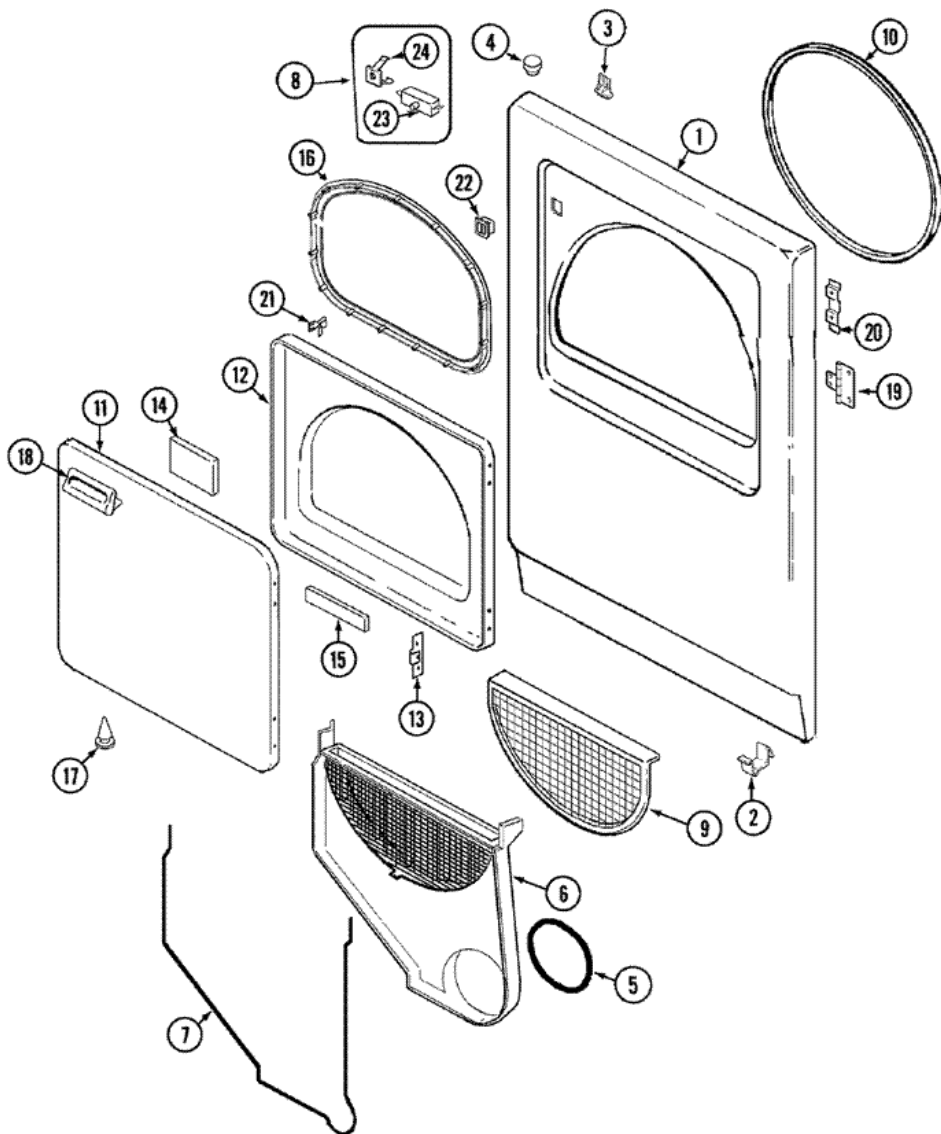

CYG1000AWW GABINETE

CYG1000AWW GABINETE

1	31001423	TOP, CABINET (WHT) DESCONTINUADO
2	31001714	CABINET & BASE ASM (WHT) (S/P)
3	25-3092	SCREW (S/P)
3	63-5712	HINGE, CABINET TOP (S/P)
4	LA-1008	RR ROLLER KIT (S/P)
4	12002126	FRONT ROLLER KIT
5	25-3034	CLIP, WIRING (S/P)
6	33-2653	BUMPER, CABINET (S/P)
7	21001829	POST, LOCATING (S/P)
8	53-0136	COVER, SUPPLY CORD (S/P)
11	63-5519	LEG, LEVELING
12	53-0120	CLIP, FRONT PANEL
13	16515	CLIP, WIRING HARNESS (S/P)
14	25-7741	SCREW (S/P)
14	53-1921	SHIELD, WIRING (S/P)

CYG1000AWW TABLERO

CYG1000AWW TABLERO

1	31001545	PANEL, CONTROL (WHT) (S/P)
2	21001546	ENDCAP, PANEL (LT-WHT) (S/P)
2	25-3092	SCREW (S/P)
3	21001547	ENDCAP, PANEL (RT-WHT) (S/P)
3	25-3092	SCREW (S/P)
4	31001108	TIMER (S/P)
4	31001119	SCREW (S/P)
5	31001404	PANEL, CONTROL (S/P)
6	25-3092	SCREW (S/P)
6	21001527	SHIELD, REAR (BACK PANEL)
7	21001552	FRAME (WHT), CONTROL PANEL (S/P)
8	31001486	HARNESS, WIRE (S/P)

Distribuidor Autorizado

SurteRápido.com

Venta de Refacciones
Electrodomesticas

CYG1000AWW PUERTA

CYG1000AWW PUERTA

1	31001771	PANEL, FRONT (WHT) (S/P)
2	53-0120	CLIP, FRONT PANEL
3	31001526	LOCK, TOP (S/P)
4	33-2653	BUMPER, CABINET (S/P)
5	53-0203	SEAL, BLOWER HOUSING (S/P)
6	12001324	DUCT KIT, COLLECTOR
6	25-7810	SCREW 8-18X1/2 TRUSS H (S/P)
7	53-0204	SEAL (S/P)
8	LA-1005	SWITCH KIT (INCL. 23 & 24)
9	53-0918	FILTER, LINT
10	53-0281	SEAL ASSY (WHITE)
11	53-0154	PANEL, OUTER DOOR (WHT) (S/P)
11	25-7770	SCREW, OUTER TO INNER DOOR (S/P)
12	53-0912	PANEL, INNER DOOR (WHT) (S/P)
13	53-0119	CLIP, HINGE (S/P)
14	53-1490	DOOR PAD (S/P)
15	53-1491	DOOR PAD (S/P)
16	31001529	DOOR SEAL
17	25-7889	PLUG BUTTON (S/P)
18	53-0927	HANDLE, DOOR (WHT) (S/P)
18	25-7810	SCREW 8-18X1/2 TRUSS H (S/P)
19	25-7809	SCREW, No.6-20 1/2 FLTHD TORX (S/P)
19	53-1492	HINGE, DRYER DOOR (S/P)
20	53-0121	TWIN NUT DESCONTINUADO
21	279570	STRIKE, DOOR
22	279570	CATCH, DOOR
23	53-0148	SWITCH, DOOR (S/P)
24	31001319	CLIP, SWITCH (S/P)