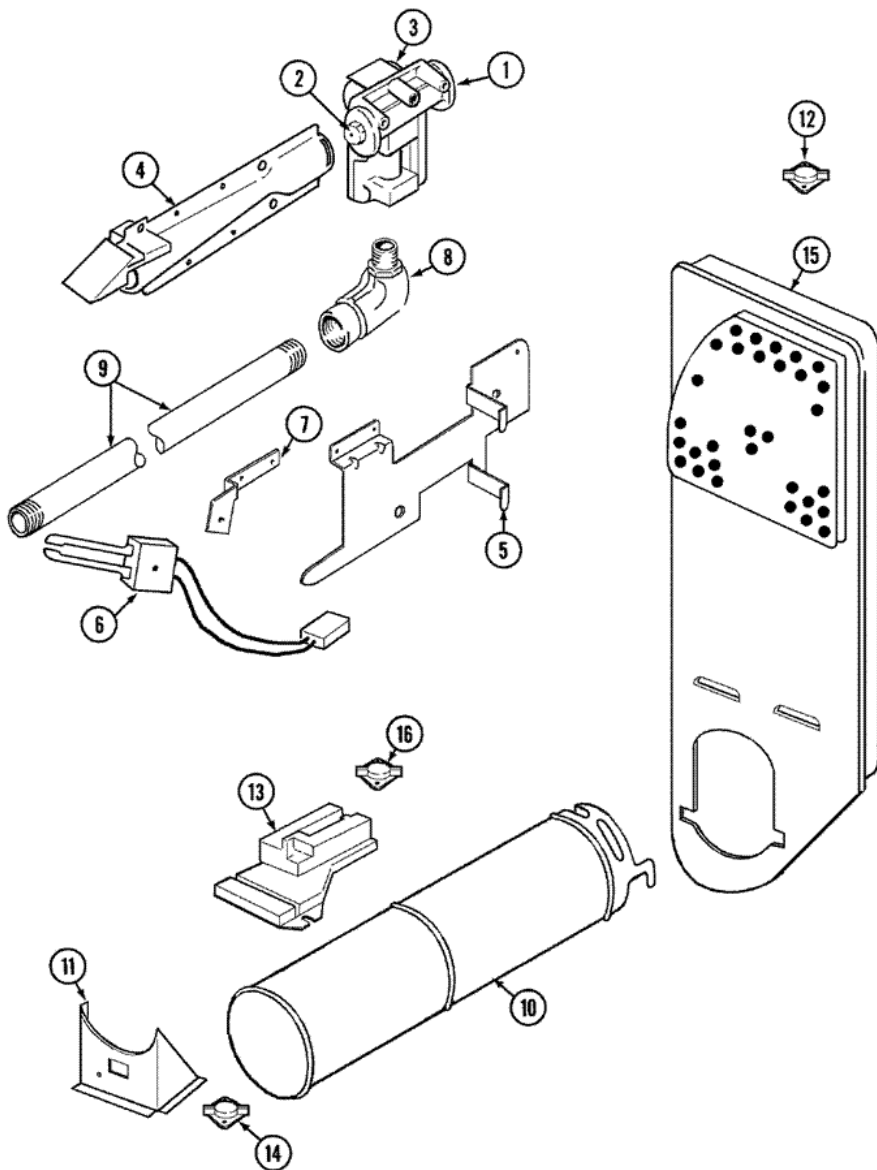

Distribuidor Autorizado

SurteRápido.com

Venta de Refacciones
Electrodomesticas

CYG1000AWW QUEMADOR