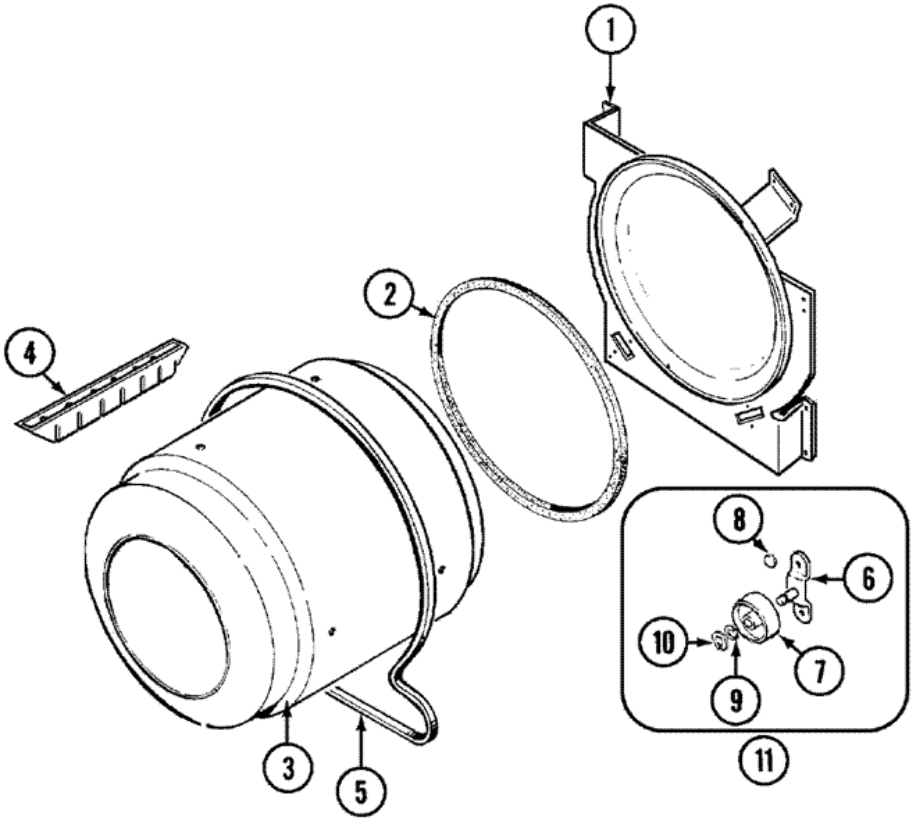

CYG1000AWW TAMBOR