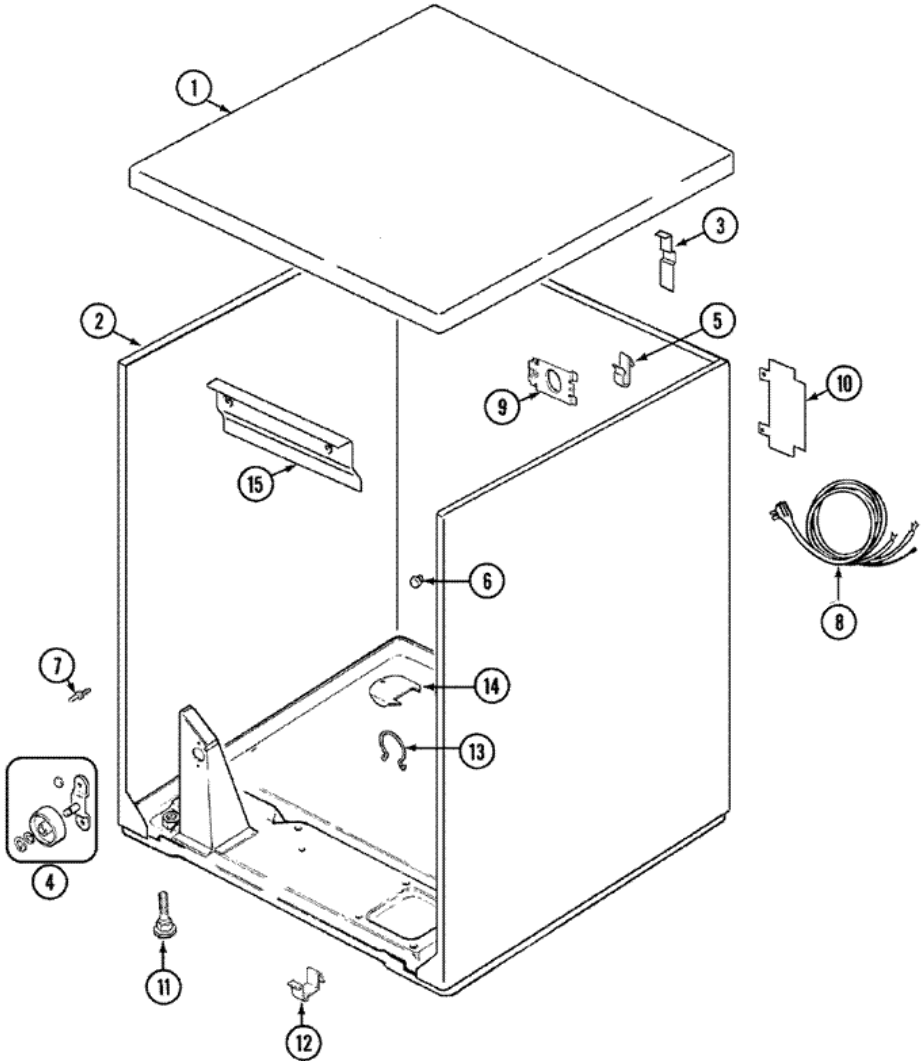

CYG1000AWW GABINETE

CYG1000AWW GABINETE

1	31001423	TOP, CABINET (WHT) DESCONTINUADO
2	31001714	CABINET & BASE ASM (WHT) (S/P)
3	25-3092	SCREW (S/P)
3	63-5712	HINGE, CABINET TOP (S/P)
4	LA-1008	RR ROLLER KIT (S/P)
4	12002126	FRONT ROLLER KIT
5	25-3034	CLIP, WIRING (S/P)
6	33-2653	BUMPER, CABINET (S/P)
7	21001829	POST, LOCATING (S/P)
8	53-0136	COVER, SUPPLY CORD (S/P)
11	63-5519	LEG, LEVELING
12	53-0120	CLIP, FRONT PANEL
13	16515	CLIP, WIRING HARNESS (S/P)
14	25-7741	SCREW (S/P)
14	53-1921	SHIELD, WIRING (S/P)

CYG1000AWW TABLERO

CYG1000AWW TABLERO

1	31001545	PANEL, CONTROL (WHT) (S/P)
2	21001546	ENDCAP, PANEL (LT-WHT) (S/P)
2	25-3092	SCREW (S/P)
3	21001547	ENDCAP, PANEL (RT-WHT) (S/P)
3	25-3092	SCREW (S/P)
4	31001108	TIMER (S/P)
4	31001119	SCREW (S/P)
5	31001404	PANEL, CONTROL (S/P)
6	25-3092	SCREW (S/P)
6	21001527	SHIELD, REAR (BACK PANEL)
7	21001552	FRAME (WHT), CONTROL PANEL (S/P)
8	31001486	HARNESS, WIRE (S/P)

Distribuidor Autorizado

SurteRápido.com

Venta de Refacciones
Electrodomesticas

CYG1000AWW PUERTA

CYG1000AWW PUERTA

1	31001771	PANEL, FRONT (WHT) (S/P)
2	53-0120	CLIP, FRONT PANEL
3	31001526	LOCK, TOP (S/P)
4	33-2653	BUMPER, CABINET (S/P)
5	53-0203	SEAL, BLOWER HOUSING (S/P)
6	12001324	DUCT KIT, COLLECTOR
6	25-7810	SCREW 8-18X1/2 TRUSS H (S/P)
7	53-0204	SEAL (S/P)
8	LA-1005	SWITCH KIT (INCL. 23 & 24)
9	53-0918	FILTER, LINT
10	53-0281	SEAL ASSY (WHITE)
11	53-0154	PANEL, OUTER DOOR (WHT) (S/P)
11	25-7770	SCREW, OUTER TO INNER DOOR (S/P)
12	53-0912	PANEL, INNER DOOR (WHT) (S/P)
13	53-0119	CLIP, HINGE (S/P)
14	53-1490	DOOR PAD (S/P)
15	53-1491	DOOR PAD (S/P)
16	31001529	DOOR SEAL
17	25-7889	PLUG BUTTON (S/P)
18	53-0927	HANDLE, DOOR (WHT) (S/P)
18	25-7810	SCREW 8-18X1/2 TRUSS H (S/P)
19	25-7809	SCREW, No.6-20 1/2 FLTHD TORX (S/P)
19	53-1492	HINGE, DRYER DOOR (S/P)
20	53-0121	TWIN NUT DESCONTINUADO
21	279570	STRIKE, DOOR
22	279570	CATCH, DOOR
23	53-0148	SWITCH, DOOR (S/P)
24	31001319	CLIP, SWITCH (S/P)