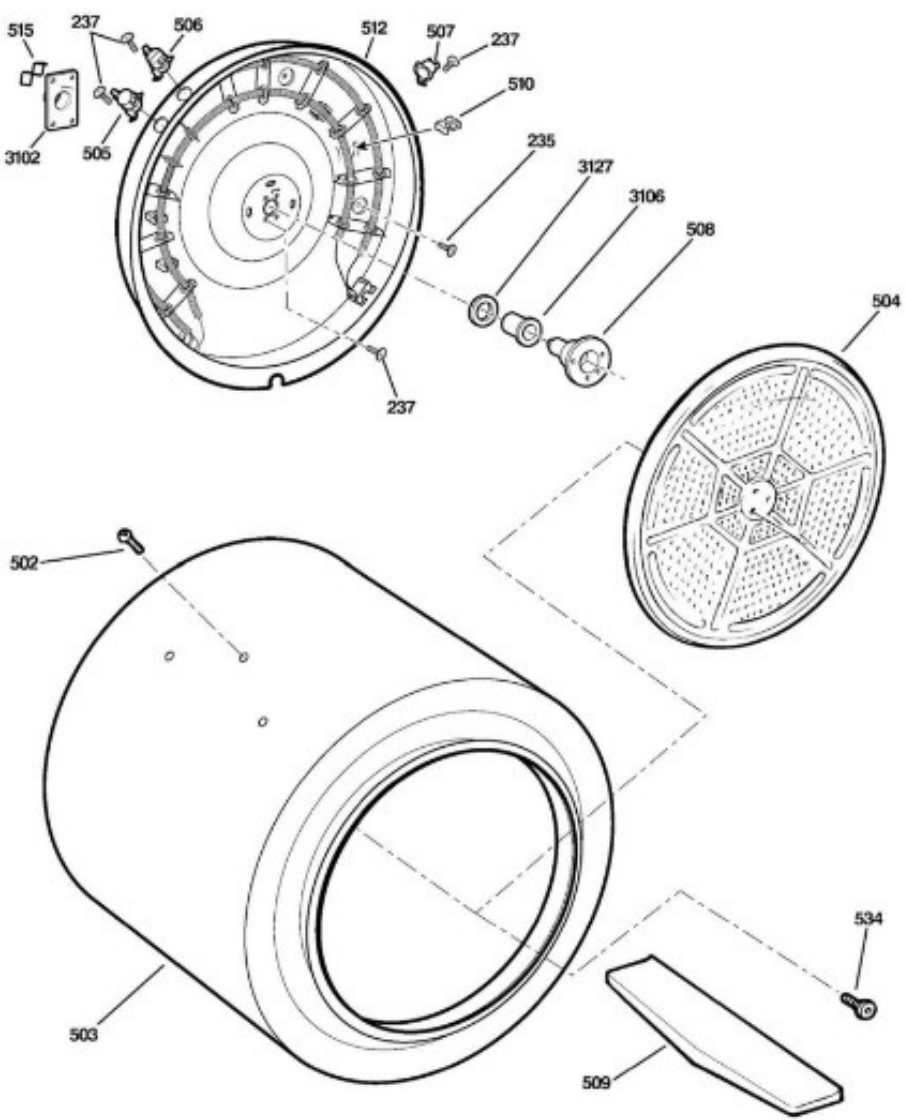

BENITO JUÁREZ #1500 GPE ZITON, CD. GUADALUPE NUEVO LEÓN TEL: 8183377999 Y 49
HORARIOS: LUNES A VIERNES 8:30 A 6:00 PM Y SÁBADOS DE 8:30 A 2:00 PM
WEB: www.denek.com