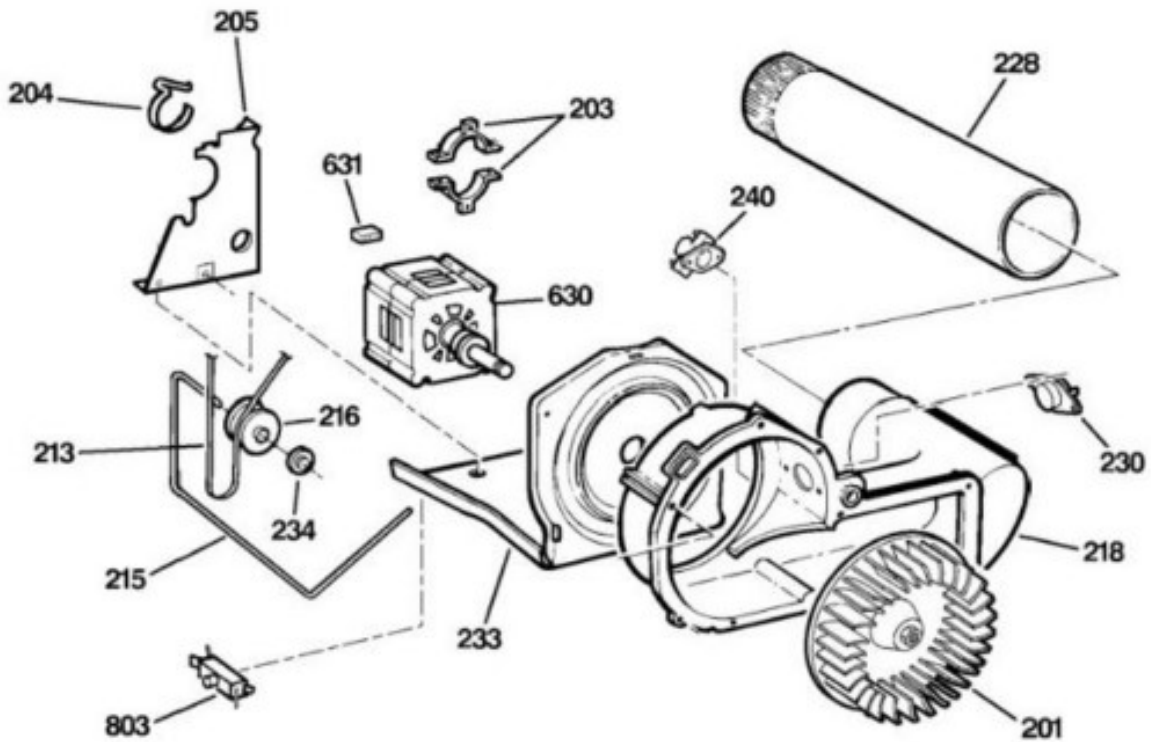

Distribuidor Autorizado

SurteRápido.com

Venta de Refacciones
Electrodomesticas

SECADORA DBVH520EJ1WW

BLOWER & MOTOR

DBVH520EJ1WW