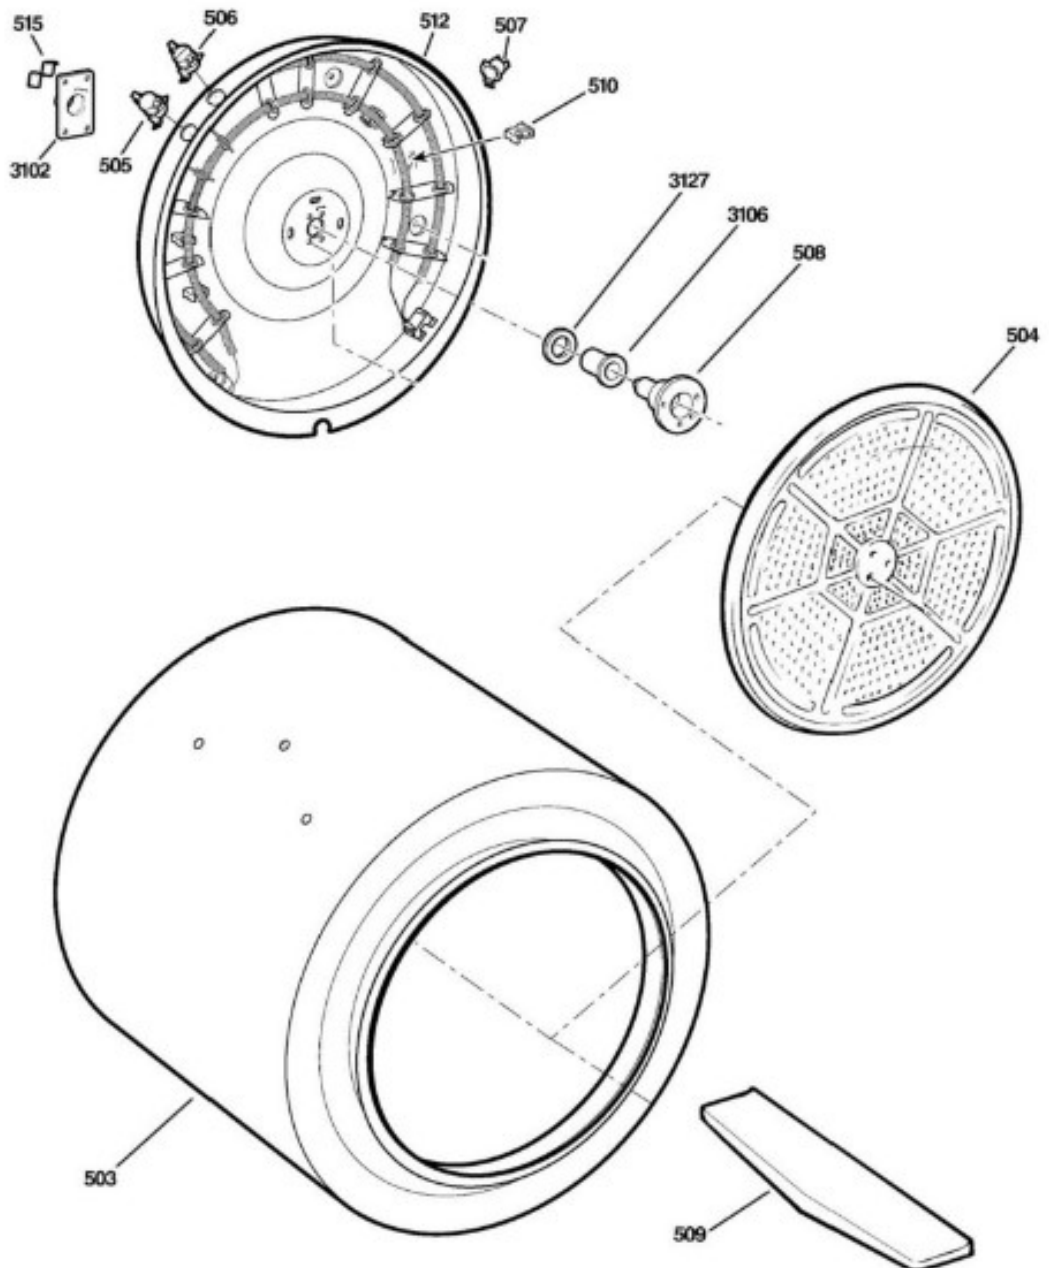

Distribuidor Autorizado

SurteRápido.com

Venta de Refacciones
Electrodomesticas

SECADORA DBVH520EJ1WW

DRUM

DBVH520EJ1WW

Distribuidor Autorizado

SurteRápido.com

Venta de Refacciones
Electrodomesticas

SECADORA DBVH520EJ1WW

Guía	Refacción	Descripción
2	WG04L04064	DRYER SMALL WINDOW
4	WG04L04010	POWER BUTTON
6	WG04L04072	START PAUSE BUTTON
6	WG04L04088	START PAUSE BUTTON
7	WG04F03487	DRYER KNOB
10	WG04F04339	BAR GRAPH BUTTONS
11	WG04L04073	OPTION BUTTONS
12	WG04F04256	LOCK BUTTON
13	WG04F01878	CNTRL PNL ASM WH
14	WG04L03998	PLUS MINUS BUTTONS
72	WG04L03997	DRYER FRONT SHIELD GASKET
100	WG04F01233	USER INTERFACE BOARD ASM
112	WG03L06938	BEAUTY BUTTON-WHT
112	WG03F04737	BEAUTY BUTTON-WHT
201	WW02A00011	BLOWER WHEEL W/NUT INSER
203	WW02F00003	STRAP MOTOR
204	WE01X0921	MOTOR DE CORREA
205	WG04A00990	SOPORTE
213	WG04F01569	BANDA TRANSMISION
215	WW02A00060	IDLER ARM SPRING
216	WE12M8	PULLEY IDLER
218	WE14M94	HOUSING BLOWER
218	WW02F00240	GASKET SEAL, HSNNG EXH.
222	WG04L07218	DRYER REAR PLATE
228	WE14M107	CONDUCTO DE ESCAPE
230	WG04F01199	T-STAT OUTLET BKUP ORG
233	WE13M41	MOTOR PLATE
234	WG04A00124	NUT CAP
234	WG04A00124	NUT CAP
236	WE1M771	LEVELLING LEG-1PC Plasti
240	WG04F01117	THERMISTOR OUTLET CNTR
240	WG04F12391	THERMISTOR OUTLET CNTR
300	WG04A00744	DRYER LINT FILTER
301	WE20M325	DRYER FRONT PANEL - WHITE
307	WG04L00158	DOOR OUTER RING