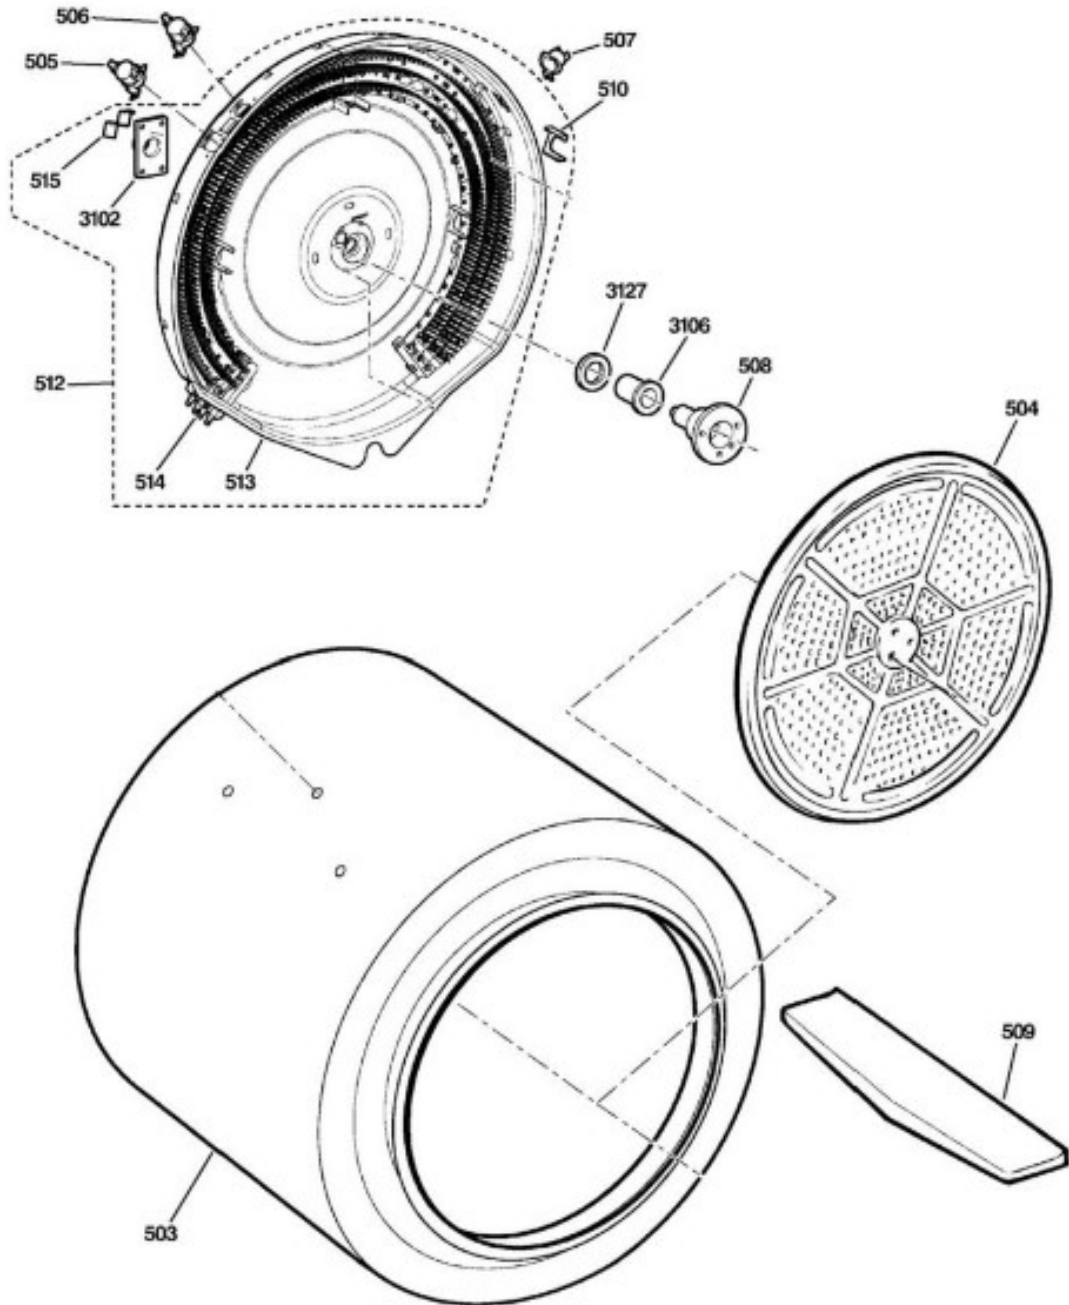

Distribuidor Autorizado

SurteRápido.com

Venta de Refacciones
Electrodomesticas

SECADORA DBVH520EJ2WW

DRUM

DBVH520EJ2WW

Distribuidor Autorizado

SurteRápido.com

Venta de Refacciones
Electrodomesticas

SECADORA DBVH520EJ2WW

Guía	Refacción	Descripción
2	WG04L04064	DRYER SMALL WINDOW
4	WG04L04010	POWER BUTTON
6	WG04L04072	START PAUSE BUTTON
6	WG04L04088	START PAUSE BUTTON
7	WG04F03487	DRYER KNOB
10	WG04F04339	BAR GRAPH BUTTONS
11	WG04L04073	OPTION BUTTONS
12	WG04F04256	LOCK BUTTON
13	WG04F01878	CNTRL PNL ASM WH
14	WG04L03998	PLUS MINUS BUTTONS
72	WG04L03997	DRYER FRONT SHIELD GASKET
100	WG04F01233	USER INTERFACE BOARD ASM
112	WG03L06938	BEAUTY BUTTON-WHT
112	WG03F04737	BEAUTY BUTTON-WHT
201	WW02A00011	BLOWER WHEEL W/NUT INSER
203	WW02F00003	STRAP MOTOR
204	WE01X0921	MOTOR DE CORREA
205	WG04A00990	SOPORTE
213	WG04F01569	BANDA TRANSMISION
215	WW02A00060	IDLER ARM SPRING
216	WE12M8	PULLEY IDLER
218	WE14M94	HOUSING BLOWER
218	WW02F00240	GASKET SEAL, HSNG EXH.
222	WG04L07218	DRYER REAR PLATE
228	WE14M107	CONDUCTO DE ESCAPE
230	WG04F01199	T-STAT OUTLET BKUP ORG
233	WE13M41	MOTOR PLATE
234	WG04A00124	NUT CAP
234	WG04A00124	NUT CAP
236	WE1M771	LEVELLING LEG-1PC Plasti
240	WG04F01117	THERMISTOR OUTLET CNTR
240	WG04F12391	THERMISTOR OUTLET CNTR
300	WG04A00744	DRYER LINT FILTER
301	WE20M325	DRYER FRONT PANEL - WHITE
307	WG04L00158	DOOR OUTER RING