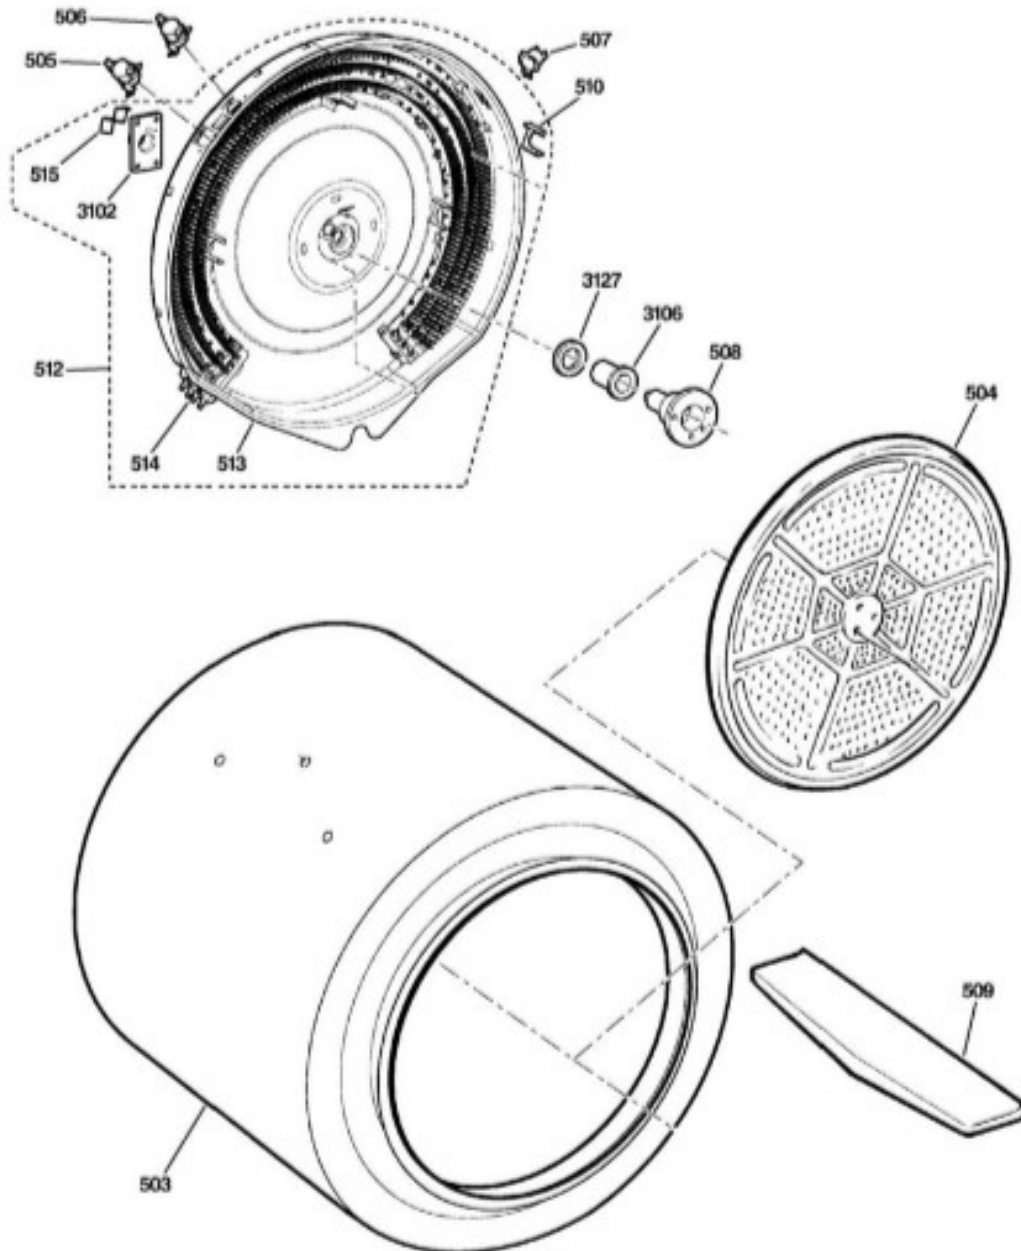

Distribuidor Autorizado

SurteRápido.com

Venta de Refacciones
Electrodomesticas

SECADORA DBVH520EJ3WW

DRUM

DBVH520EJ3WW

Distribuidor Autorizado

SurteRápido.com

Venta de Refacciones
Electrodomesticas

SECADORA DBVH520EJ3WW

Guía	Refacción	Descripción
2	WG04L04064	DRYER SMALL WINDOW
4	WG04L04010	POWER BUTTON
6	WG04L04072	START PAUSE BUTTON
6	WG04L04088	START PAUSE BUTTON
7	WG04F03487	DRYER KNOB
10	WG04F04339	BAR GRAPH BUTTONS
11	WG04L04073	OPTION BUTTONS
12	WG04F04256	LOCK BUTTON
13	WE19M1635	CNTRL PNL ASM WH
14	WG04L03998	PLUS MINUS BUTTONS
72	WG04L03997	DRYER FRONT SHIELD GASKET
100	WG04F02274	USER INTERFACE BOARD ASM
112	WG03L06938	BEAUTY BUTTON-WHT
112	WG03F04737	BEAUTY BUTTON-WHT
201	WW02A00011	BLOWER WHEEL W/NUT INSER
203	WW02F00003	STRAP MOTOR
204	WE01X0921	MOTOR DE CORREA
205	WG04A00990	SOPORTE
213	WG04F01569	BANDA TRANSMISION
215	WW02A00060	IDLER ARM SPRING
216	WE12M8	PULLEY IDLER
218	WE14M94	HOUSING BLOWER
218	WW02F00240	GASKET SEAL, HSNQ EXH.
222	WG04L07218	DRYER REAR PLATE
228	WE14M107	CONDUCTO DE ESCAPE
230	WG04F01199	T-STAT OUTLET BKUP ORG
233	WE13M41	MOTOR PLATE
234	WG04A00124	NUT CAP
234	WG04A00124	NUT CAP
236	WE1M771	LEVELLING LEG-1PC Plasti
240	WG04F01117	THERMISTOR OUTLET CNTR
240	WG04F12391	THERMISTOR OUTLET CNTR
300	WG04A00744	DRYER LINT FILTER
301	WE20M325	DRYER FRONT PANEL - WHITE
307	WG04L00158	DOOR OUTER RING