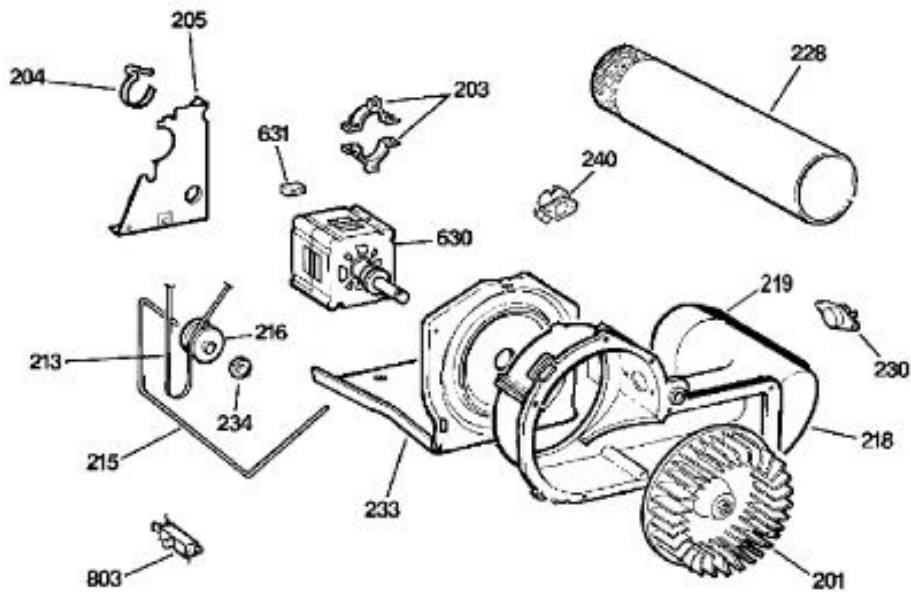

Distribuidor Autorizado

SurteRápido.com

Venta de Refacciones
Electrodomesticas

SECADORA DBVH520GJ0WW

BLOWER & MOTOR

DBVH520GJ0WW