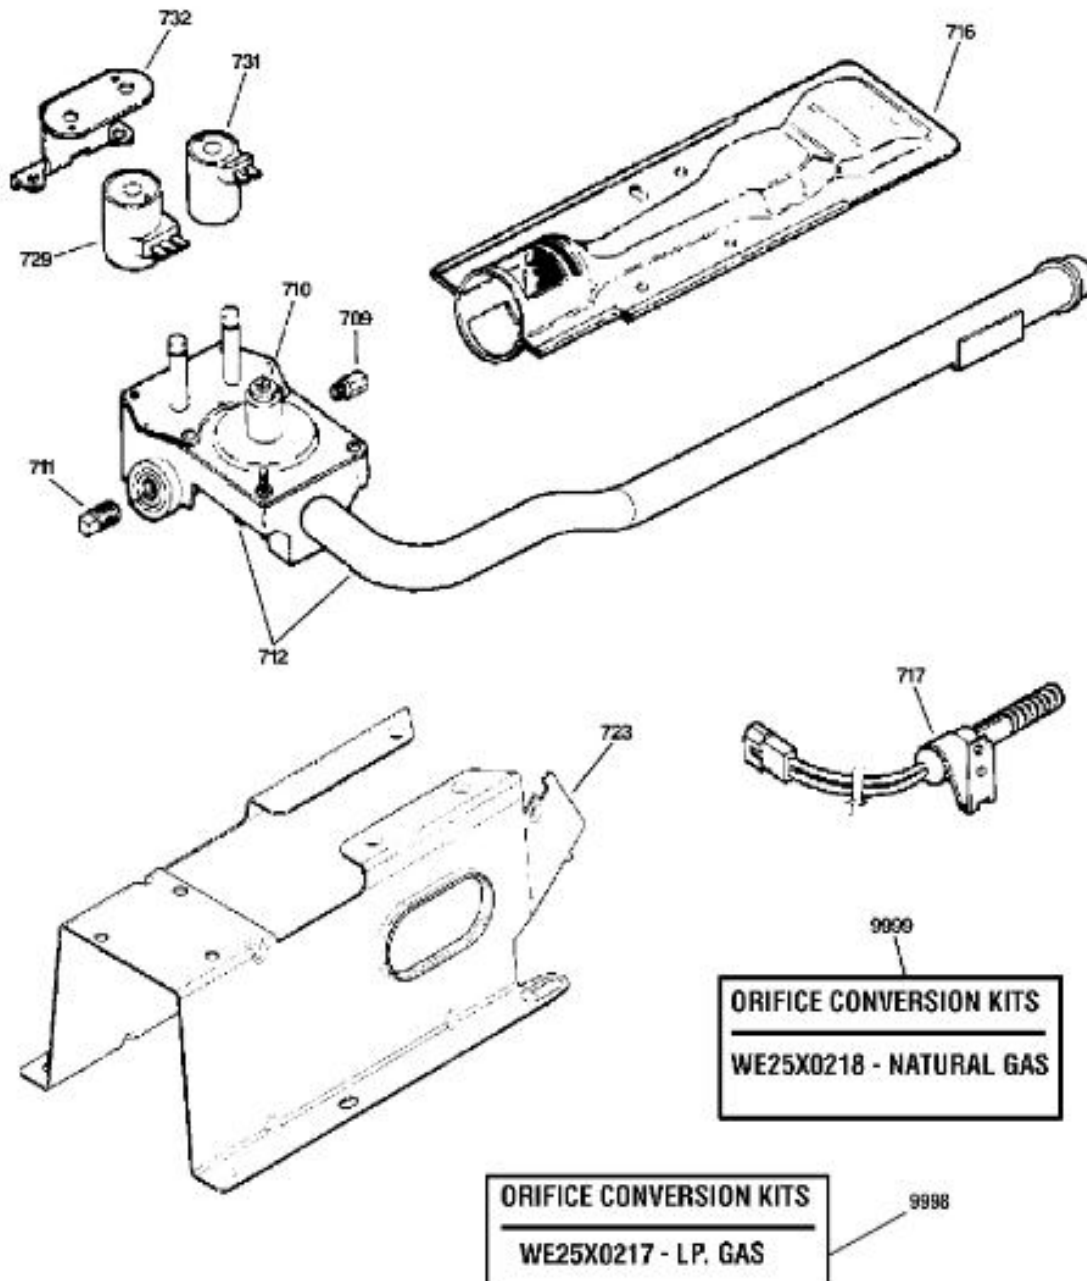

GAS VALVE & BURNER

DBVH520GJ0WW

Distribuidor Autorizado

SurteRápido.com

Venta de Refacciones
Electrodomesticas

SECADORA DBVH520GJ0WW

Guía	Refacción	Descripción
2	WG04L04064	DRYER SMALL WINDOW
4	WG04L04010	POWER BUTTON
6	WG04L04072	START PAUSE BUTTON
6	WG04L04088	START PAUSE BUTTON
7	WG04F03487	DRYER KNOB
10	WG04F04339	BAR GRAPH BUTTONS
11	WG04L04073	OPTION BUTTONS
12	WG04F04256	LOCK BUTTON
13	WG04F01878	CNTRL PNL ASM WH
14	WG04L03998	PLUS MINUS BUTTONS
72	WG04L03997	DRYER FRONT SHIELD GASKET
100	WG04F01233	USER INTERFACE BOARD ASM
112	WG03L06938	BEAUTY BUTTON-WHT
112	WG03F04737	BEAUTY BUTTON-WHT
201	WW02A00011	BLOWER WHEEL W/NUT INSER
203	WW02F00003	STRAP MOTOR
204	WE01X0921	MOTOR DE CORREA
205	WG04A00990	SOPORTE
213	WG04F01569	BANDA TRANSMISION
215	WW02A00060	IDLER ARM SPRING
216	WE12M8	PULLEY IDLER
218	WE14M94	HOUSING BLOWER
218	WW02F00240	GASKET SEAL, HSNG EXH.
222	WG04L07218	DRYER REAR PLATE
228	WE14M107	CONDUCTO DE ESCAPE
230	WG04F01199	T-STAT OUTLET BKUP ORG
233	WE13M41	MOTOR PLATE
234	WG04A00124	NUT CAP
234	WG04A00124	NUT CAP
236	WG04L00345	LEVELING LEG
240	WG04F01117	THERMISTOR OUTLET CNTR
240	WG04F12391	THERMISTOR OUTLET CNTR
300	WG04A00744	DRYER LINT FILTER
301	WE20M325	DRYER FRONT PANEL - WHITE
307	WG04L00158	DOOR OUTER RING