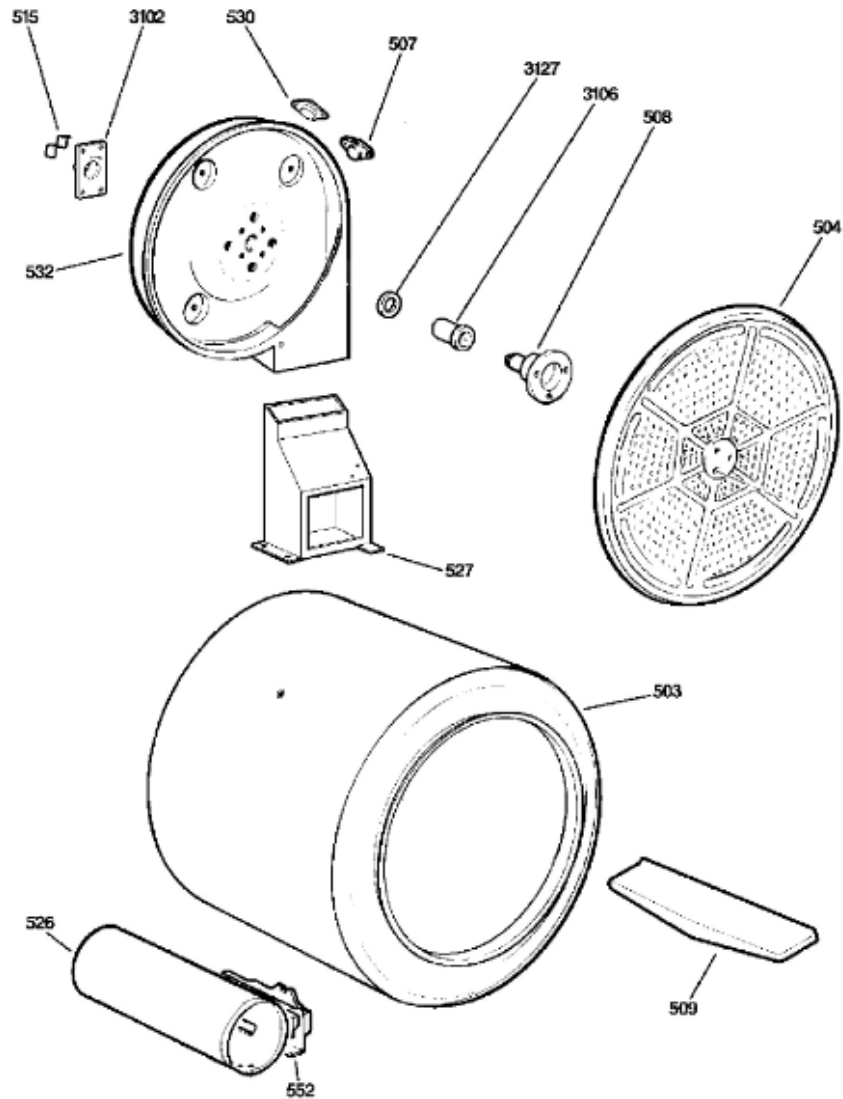

Distribuidor Autorizado

SurteRápido.com

Venta de Refacciones
Electrodomesticas

SECADORA DBVH520GJ0WW

DRUM

DBVH520GJ0WW