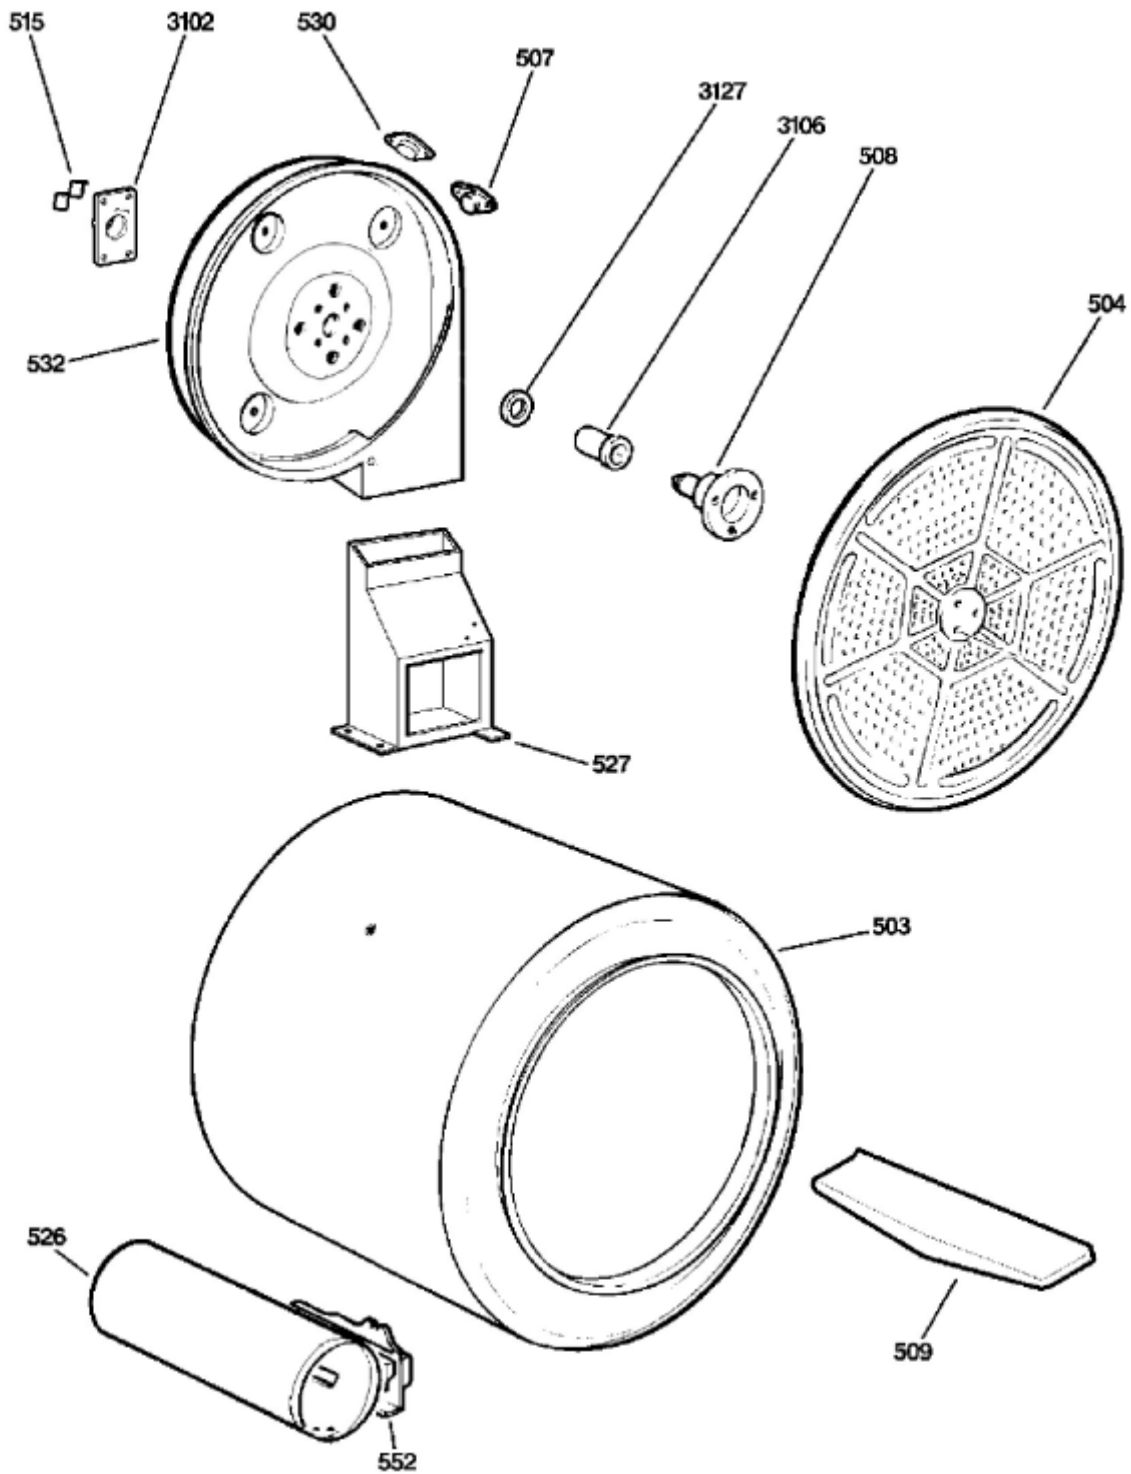

BENITO JUÁREZ #1500 GPE ZITON, CD. GUADALUPE NUEVO LEÓN TEL: 8183377999 Y 49
HORARIOS: LUNES A VIERNES 8:30 A 6:00 PM Y SÁBADOS DE 8:30 A 2:00 PM
WEB: www.denek.com