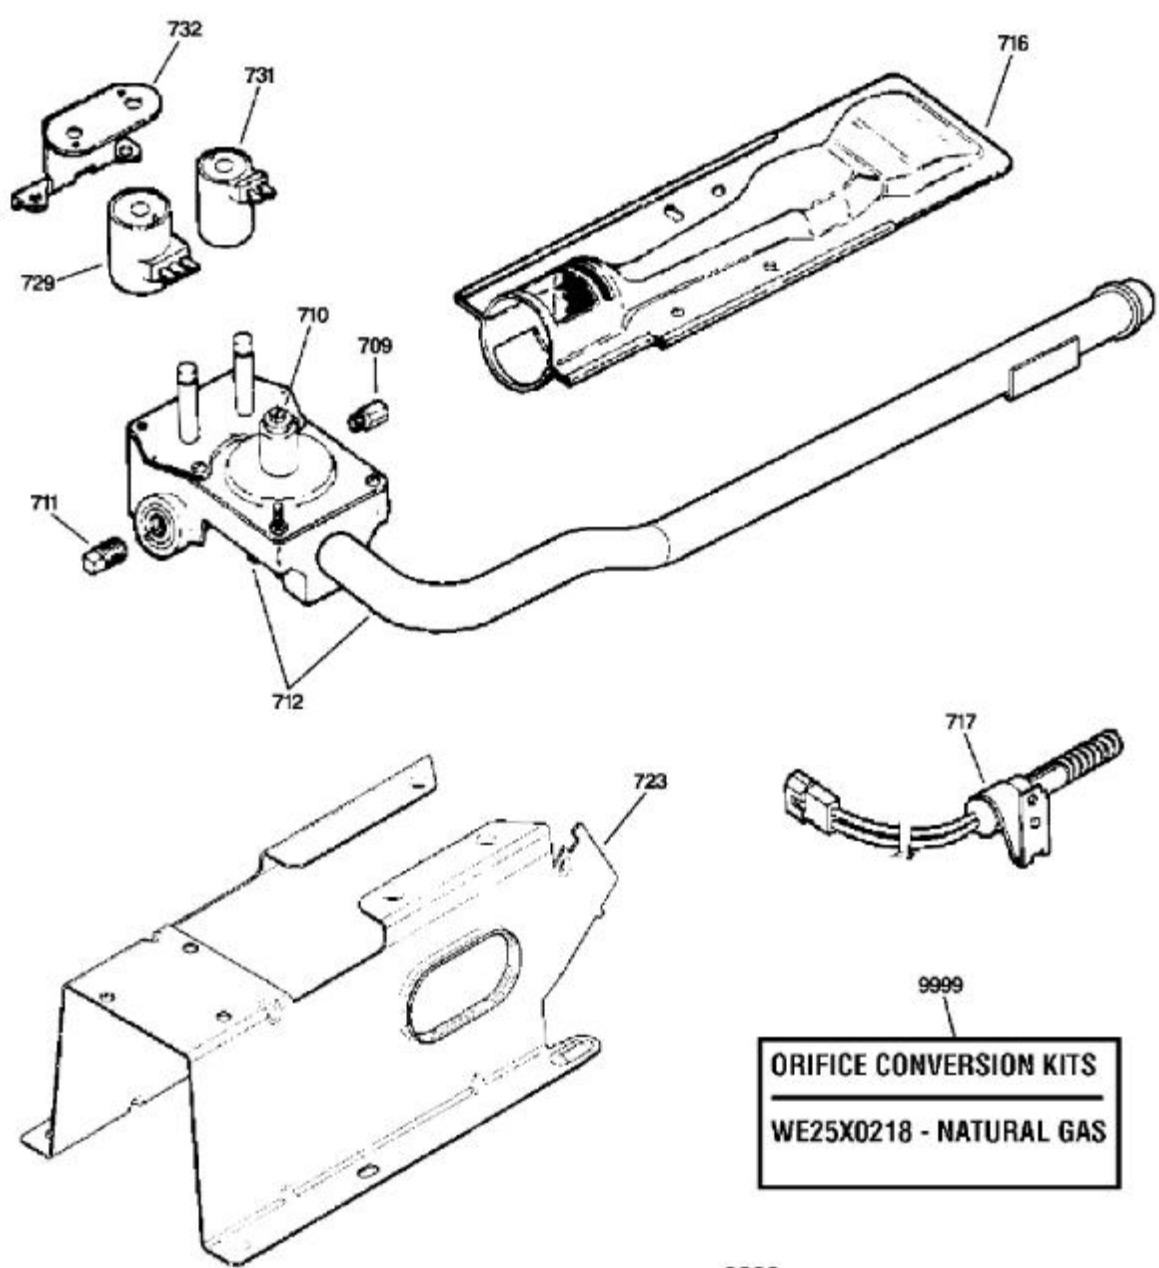

9999
ORIFICE CONVERSION KITS
WE25X0218 - NATURAL GAS

9998
ORIFICE CONVERSION KITS
WE25X0217 - LP. GAS

BENITO JUÁREZ #1500 GPE ZITON, CD. GUADALUPE NUEVO LEÓN TEL: 8183377999 Y 49
HORARIOS: LUNES A VIERNES 8:30 A 6:00 PM Y SÁBADOS DE 8:30 A 2:00 PM
WEB: www.denek.com