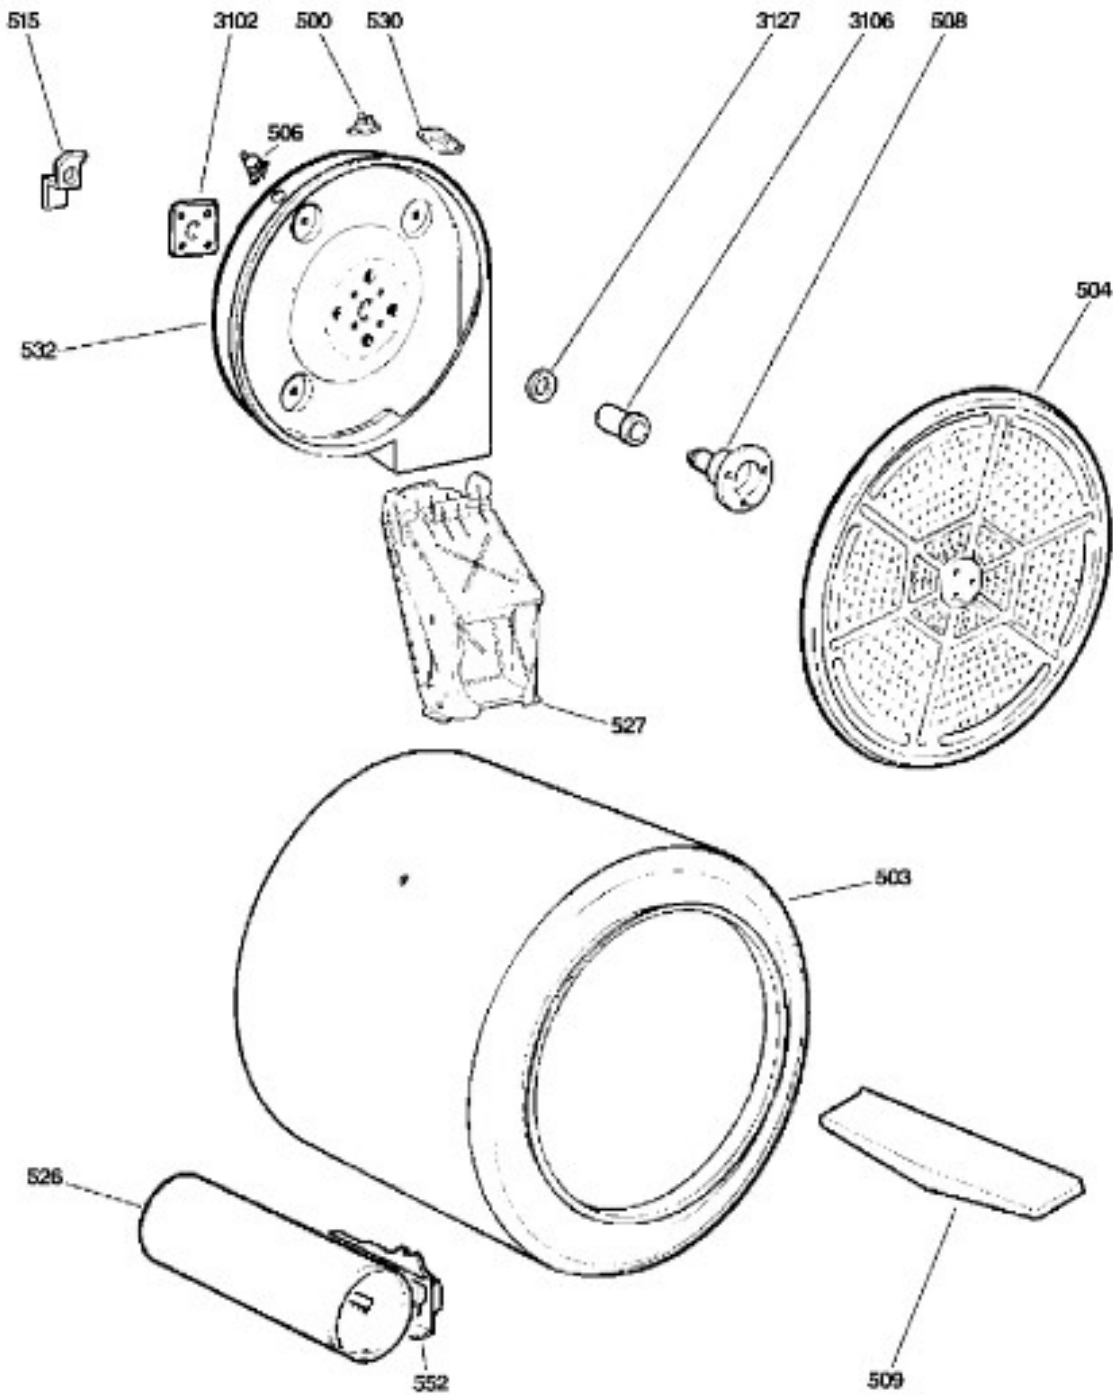

BENITO JUÁREZ #1500 GPE ZITON, CD. GUADALUPE NUEVO LEÓN TEL: 8183377999 Y 49
HORARIOS: LUNES A VIERNES 8:30 A 6:00 PM Y SÁBADOS DE 8:30 A 2:00 PM
WEB: www.denek.com