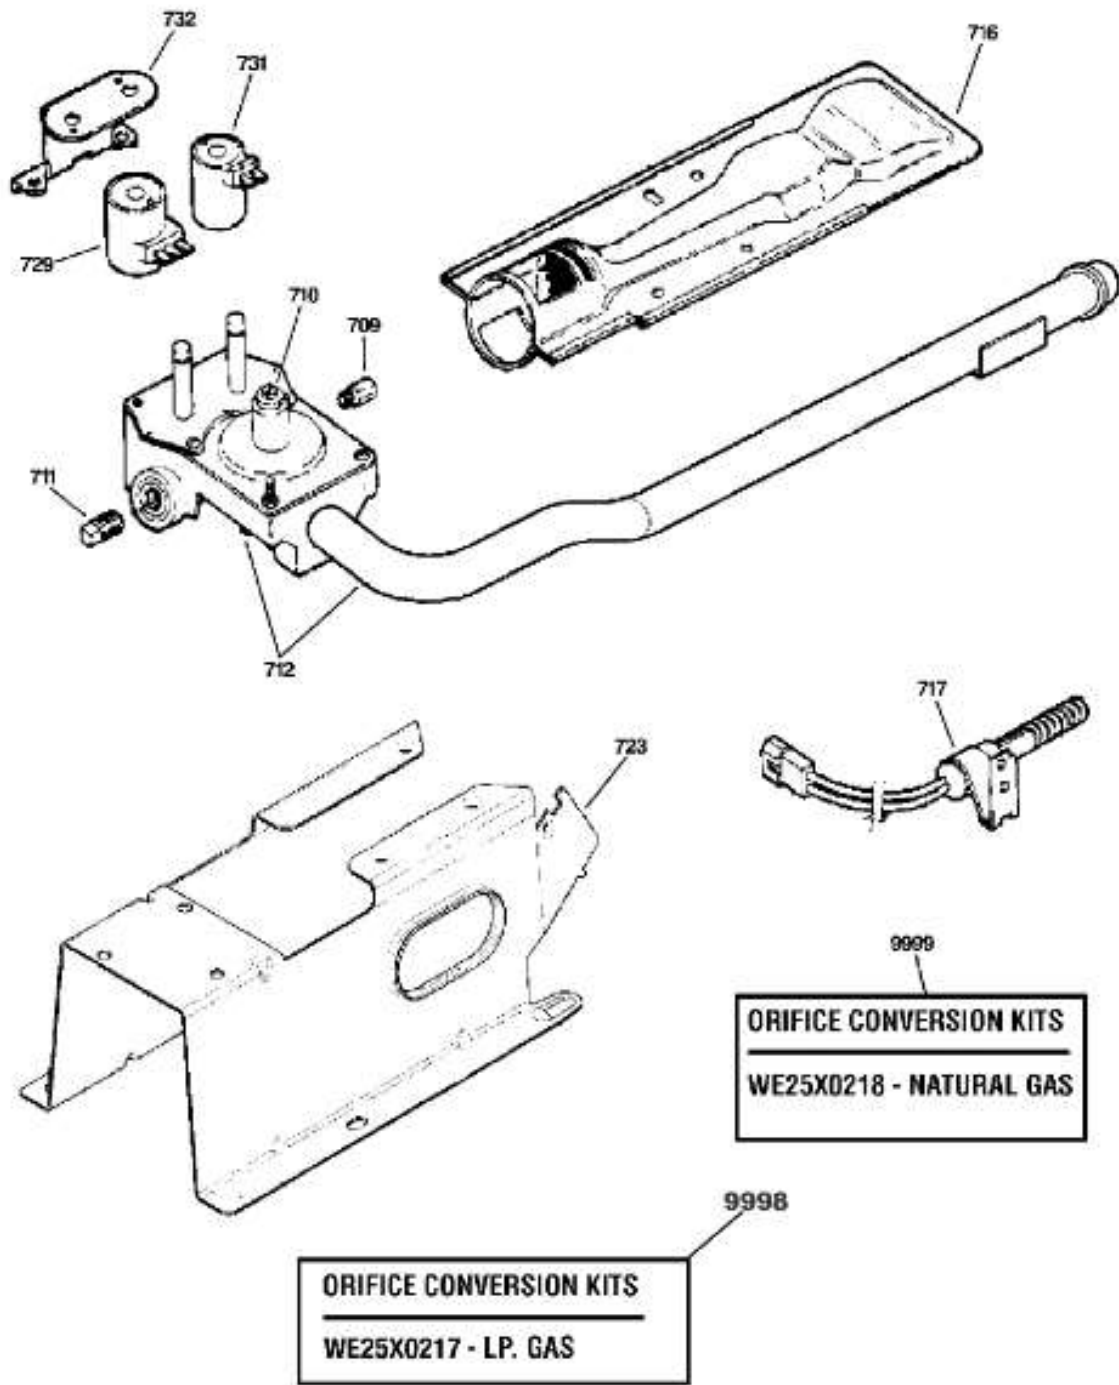

BENITO JUÁREZ #1500 GPE ZITON, CD. GUADALUPE NUEVO LEÓN TEL: 8183377999 Y 49
HORARIOS: LUNES A VIERNES 8:30 A 6:00 PM Y SÁBADOS DE 8:30 A 2:00 PM
WEB: www.denek.com

Guía	Refacción	Descripción
2	WG04L04064	DRYER SMALL WINDOW
4	WG04L04010	POWER BUTTON
6	WG04L04072	START PAUSE BUTTON
6	WG04L04088	START PAUSE BUTTON
7	WG04F03487	DRYER KNOB
10	WG04F04339	BAR GRAPH BUTTONS
11	WG04L04073	OPTION BUTTONS
12	WG04F04256	LOCK BUTTON
13	WG04F01878	CNTRL PNL ASM WH
14	WG04L03998	PLUS MINUS BUTTONS
72	WG04L03997	DRYER FRONT SHIELD GASKET
100	WG04F01233	USER INTERFACE BOARD ASM
112	WG03L06938	BEAUTY BUTTON-WHT
112	WG03F04737	BEAUTY BUTTON-WHT
201	WW02A00011	BLOWER WHEEL W/NUT INSER
203	WW02F00003	STRAP MOTOR
204	WE01X0921	MOTOR DE CORREA
205	WG04A00990	SOPORTE
213	WG04F01569	BANDA TRANSMISION
215	WW02A00060	IDLER ARM SPRING
216	WE01X0921	PULLEY IDLER
218	WE14M94	HOUSING BLOWER
219	WW02F00240	GASKET SEAL, HSNG EXH.
222	WG04L07218	DRYER REAR PLATE
228	WE14M107	CONDUCTO DE ESCAPE
230	WG04F01199	T-STAT OUTLET BKUP ORG
233	WE13M41	MOTOR PLATE
234	WG04A00124	NUT CAP
234	WG04A00124	NUT CAP
236	WE1M771	LEVELLING LEG-1PC Plasti
240	WG04F01117	THERMISTOR OUTLET CNTR
240	WG04F12391	THERMISTOR OUTLET CNTR
300	WG04A00744	DRYER LINT FILTER
301	WE20M325	DRYER FRONT PANEL - WHITE
307	WG04L00158	DOOR OUTER RING