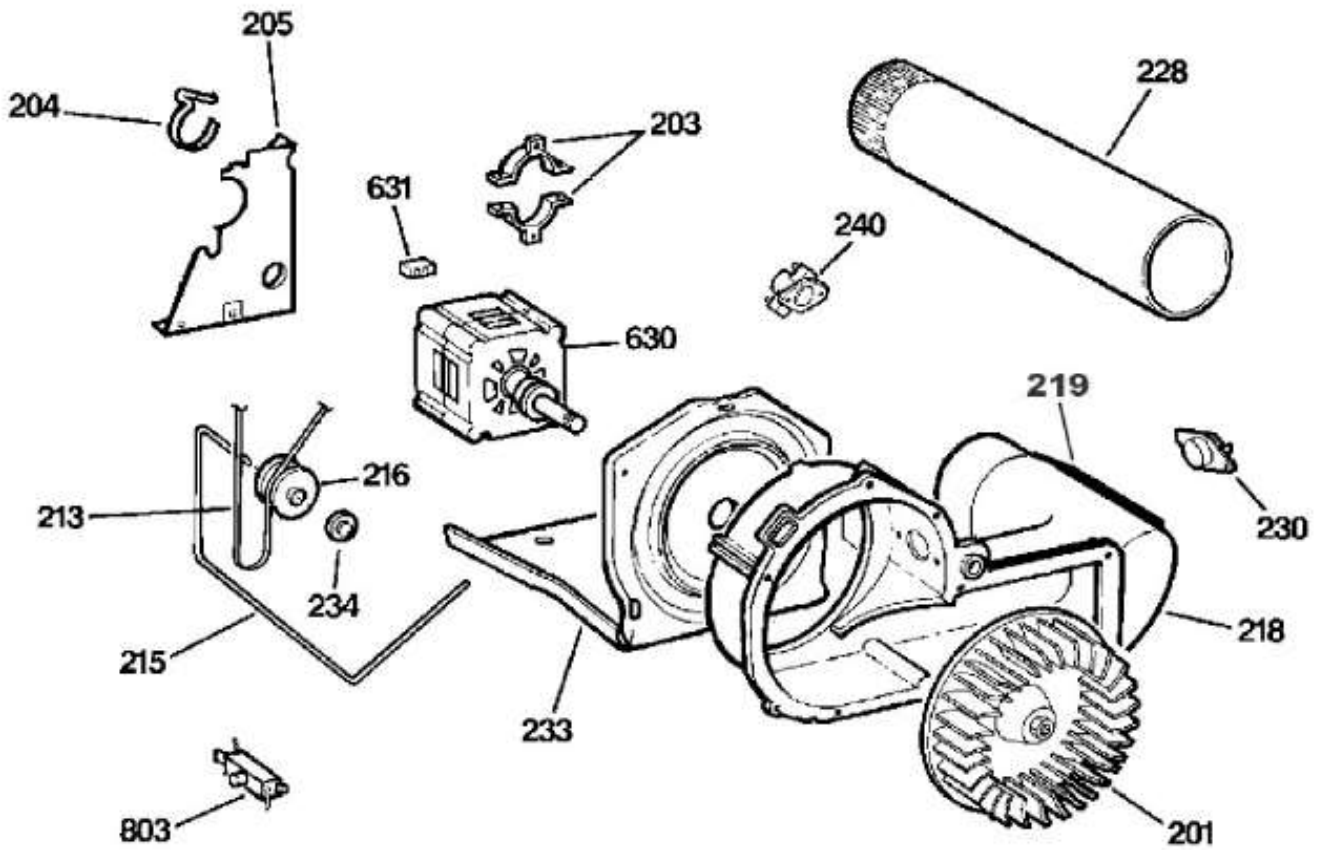

Distribuidor Autorizado

SurteRápido.com

Venta de Refacciones
Electrodomesticas

SECADORA DBVH520GJ3WW

BLOWER & MOTOR

DBVH520GJ3WW