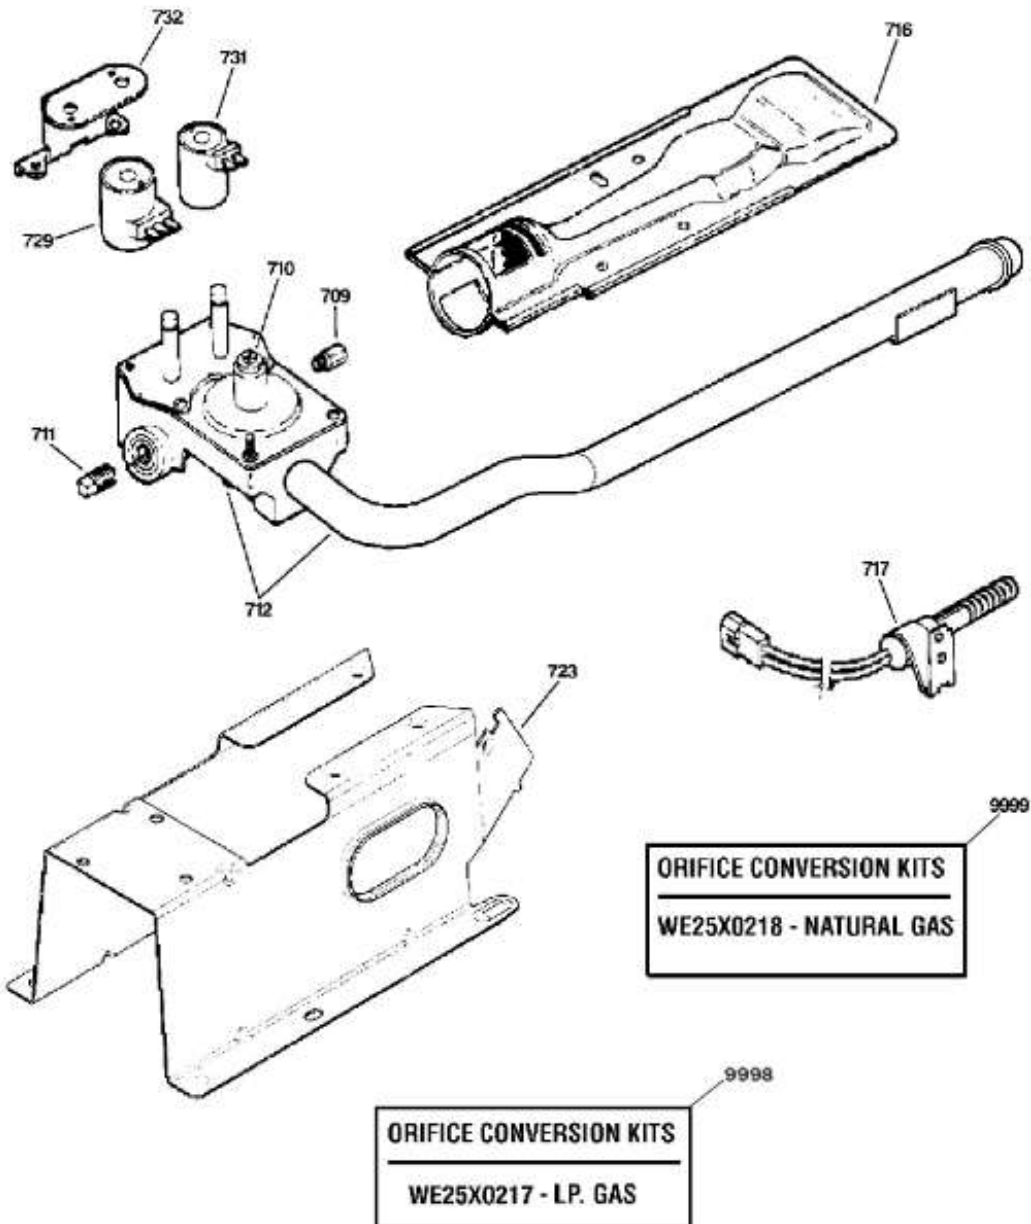

GAS VALVE & BURNER

DBVH520GJ3WW

Distribuidor Autorizado

SurteRápido.com

Venta de Refacciones
Electrodomesticas

SECADORA DBVH520GJ3WW

Guía	Refacción	Descripción
2	WG04L04064	DRYER SMALL WINDOW
4	WG04L04010	POWER BUTTON
6	WG04L04072	START PAUSE BUTTON
6	WG04L04088	START PAUSE BUTTON
7	WG04F03487	DRYER KNOB
10	WG04F04339	BAR GRAPH BUTTONS
11	WG04L04073	OPTION BUTTONS
12	WG04F04256	LOCK BUTTON
13	WE19M1635	CNTRL PNL ASM WH
14	WG04L03998	PLUS MINUS BUTTONS
72	WG04L03997	DRYER FRONT SHIELD GASKET
100	WG04F02274	USER INTERFACE BOARD ASM
112	WG03L06938	BEAUTY BUTTON-WHT
112	WG03F04737	BEAUTY BUTTON-WHT
201	WW02A00011	BLOWER WHEEL W/NUT INSER
203	WW02F00003	STRAP MOTOR
204	WE01X0921	MOTOR DE CORREA
205	WG04A00990	SOPORTE
213	WG04F01569	BANDA TRANSMISION
215	WW02A00060	IDLER ARM SPRING
216	WE12M8	PULLEY IDLER
218	WE14M94	HOUSING BLOWER
219	WW02F00240	GASKET SEAL, HSNNG EXH.
222	WG04L07218	DRYER REAR PLATE
228	WE14M107	CONDUCTO DE ESCAPE
230	WG04F01199	T-STAT OUTLET BKUP ORG
233	WE13M41	MOTOR PLATE
234	WG04A00124	NUT CAP
234	WG04A00124	NUT CAP
236	WE1M771	LEVELLING LEG-1PC Plasti
240	WG04F01117	THERMISTOR OUTLET CNTR
240	WG04F12391	THERMISTOR OUTLET CNTR
300	WG04A00744	DRYER LINT FILTER
301	WE20M325	DRYER FRONT PANEL - WHITE
307	WG04L00158	DOOR OUTER RING