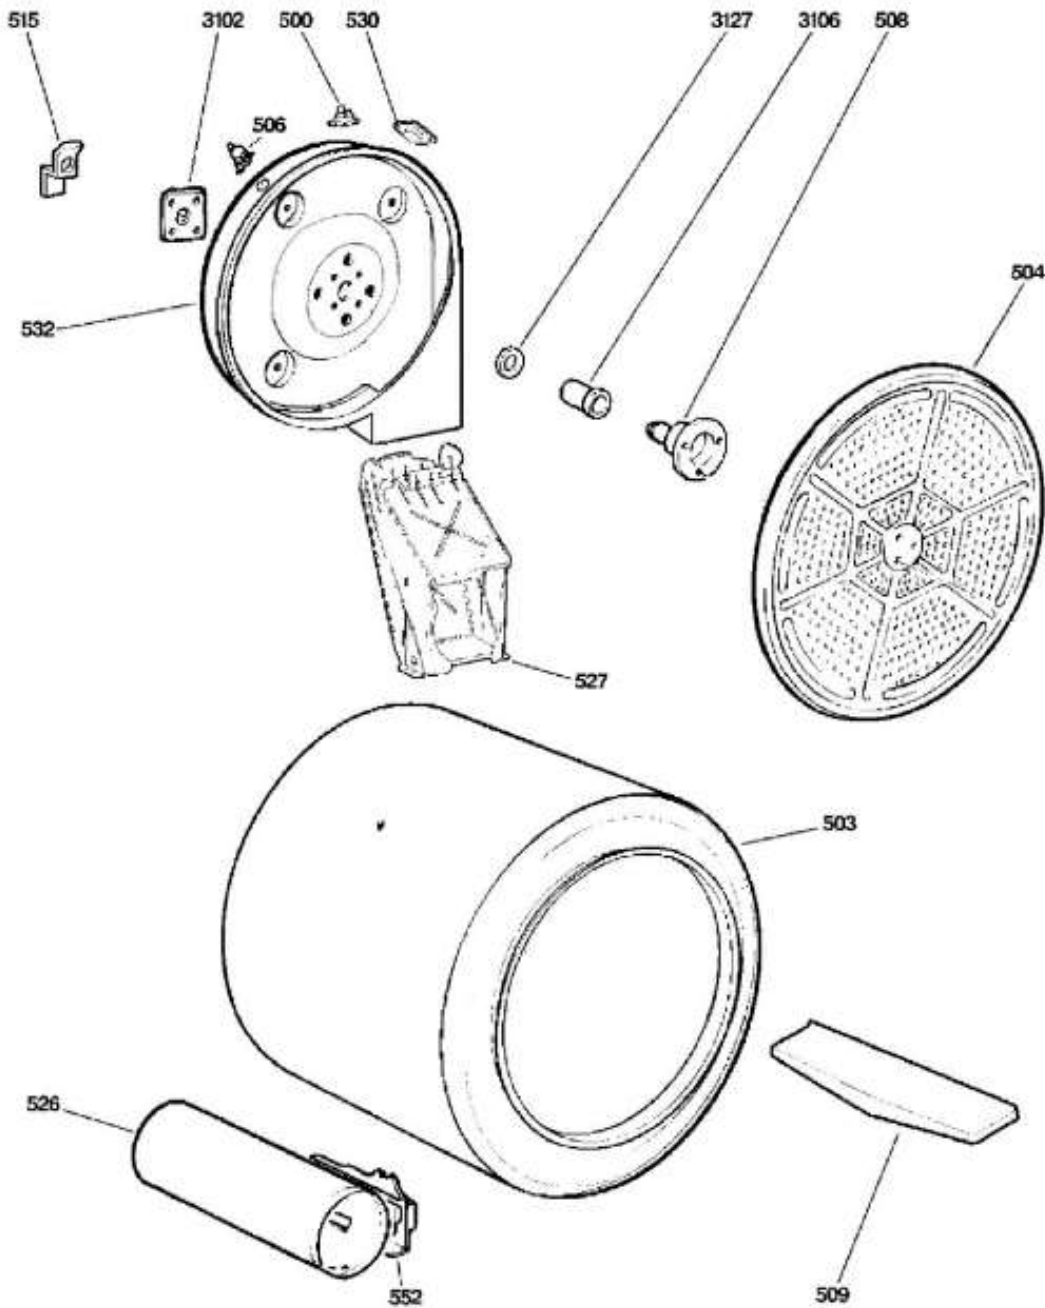

Distribuidor Autorizado

SurteRápido.com

Venta de Refacciones
Electrodomesticas

SECADORA DBVH520GJ3WW

DRUM

DBVH520GJ3WW