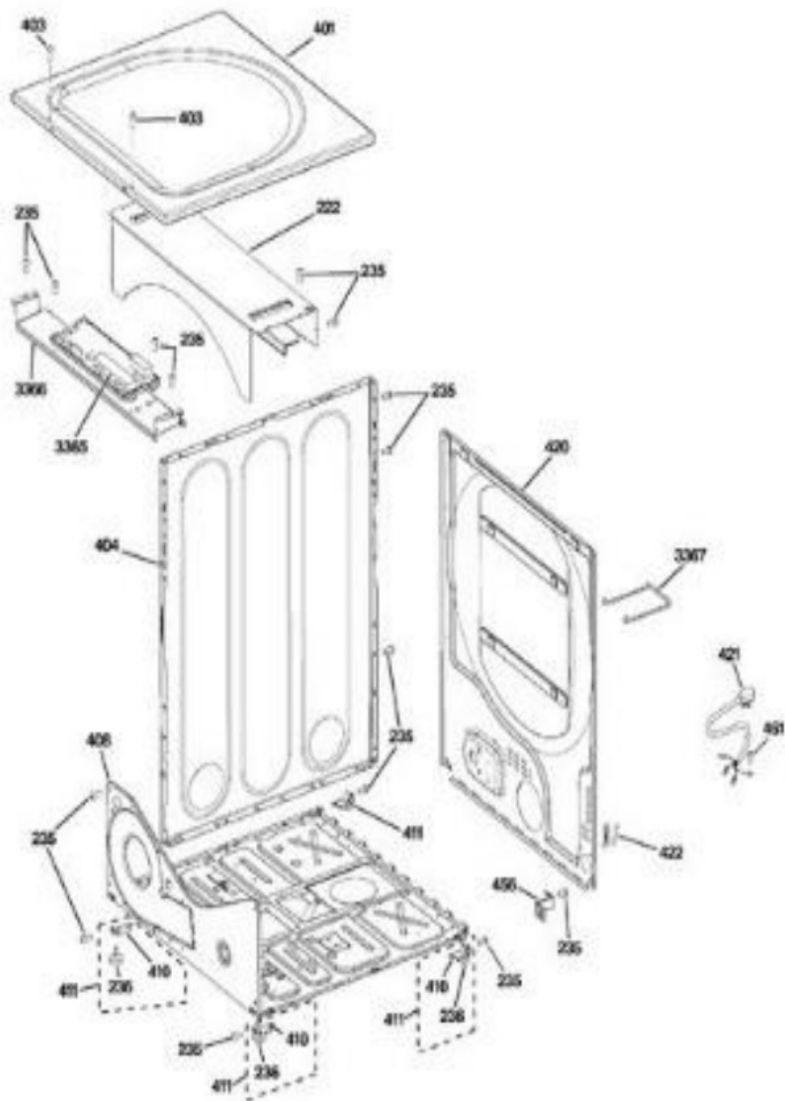

Distribuidor Autorizado

SurteRápido.com

Venta de Refacciones
Electrodomesticas

Secadora GE DCVH515GF0WW