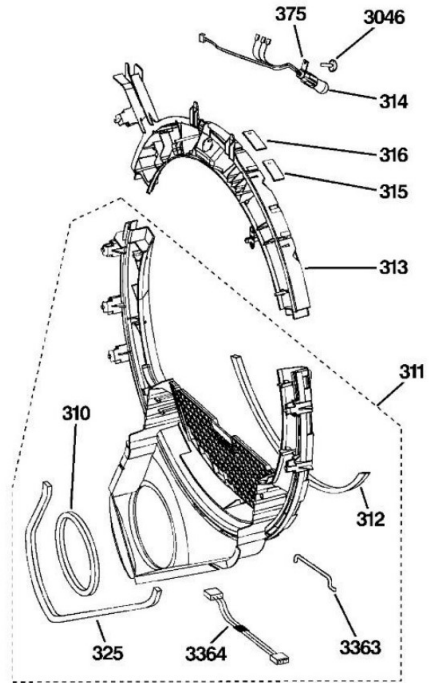

Distribuidor Autorizado

SurteRápido.com

Venta de Refacciones
Electrodomesticas

Secadora GE DCVH515GF0WW