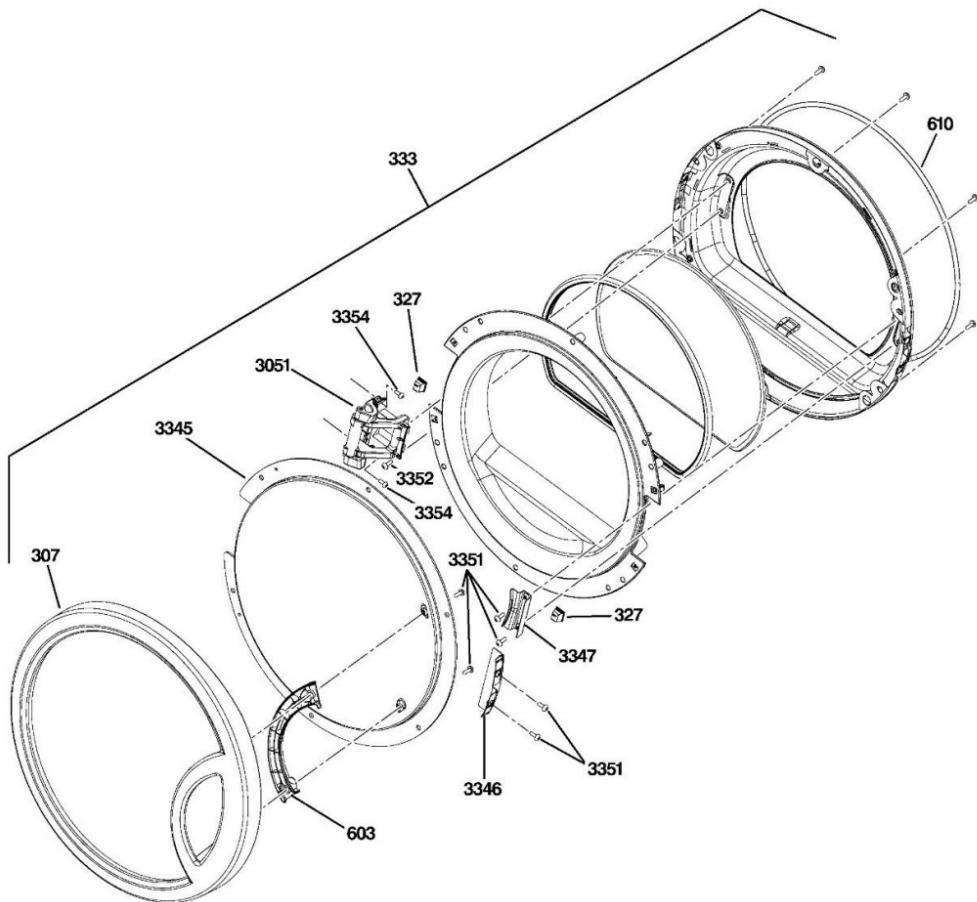

Distribuidor Autorizado

SurteRápido.com

Venta de Refacciones
Electrodomesticas

Secadora GE DCVH515GF0WW