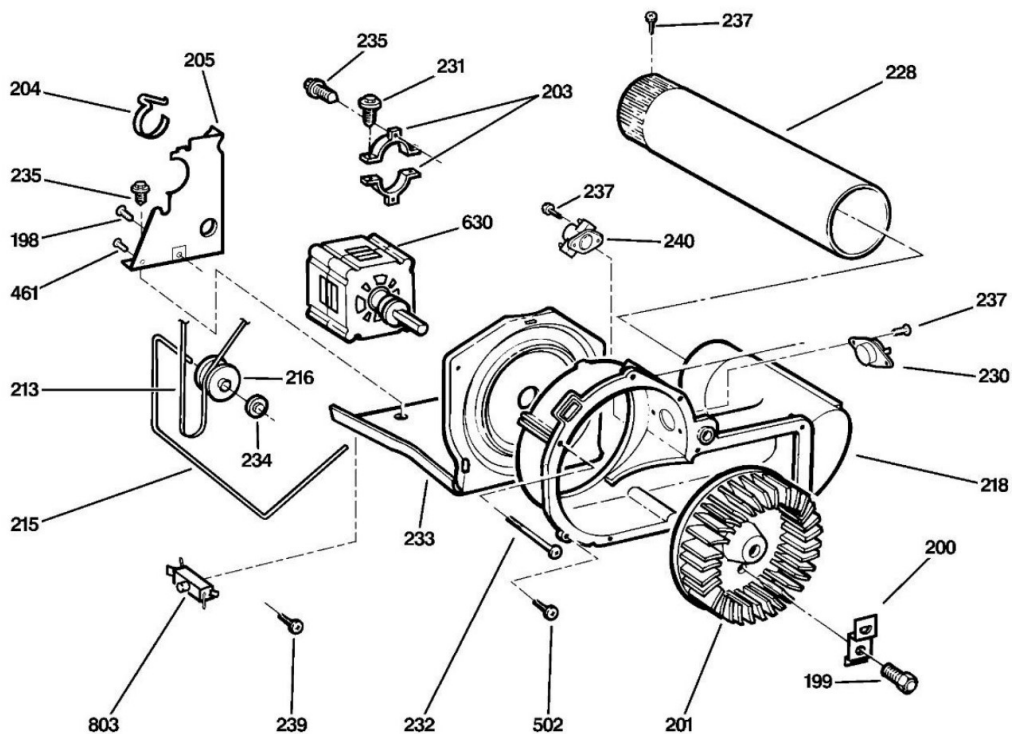

Distribuidor Autorizado

SurteRápido.com

Venta de Refacciones
Electrodomesticas

Secadora GE DCVH515GF0WW