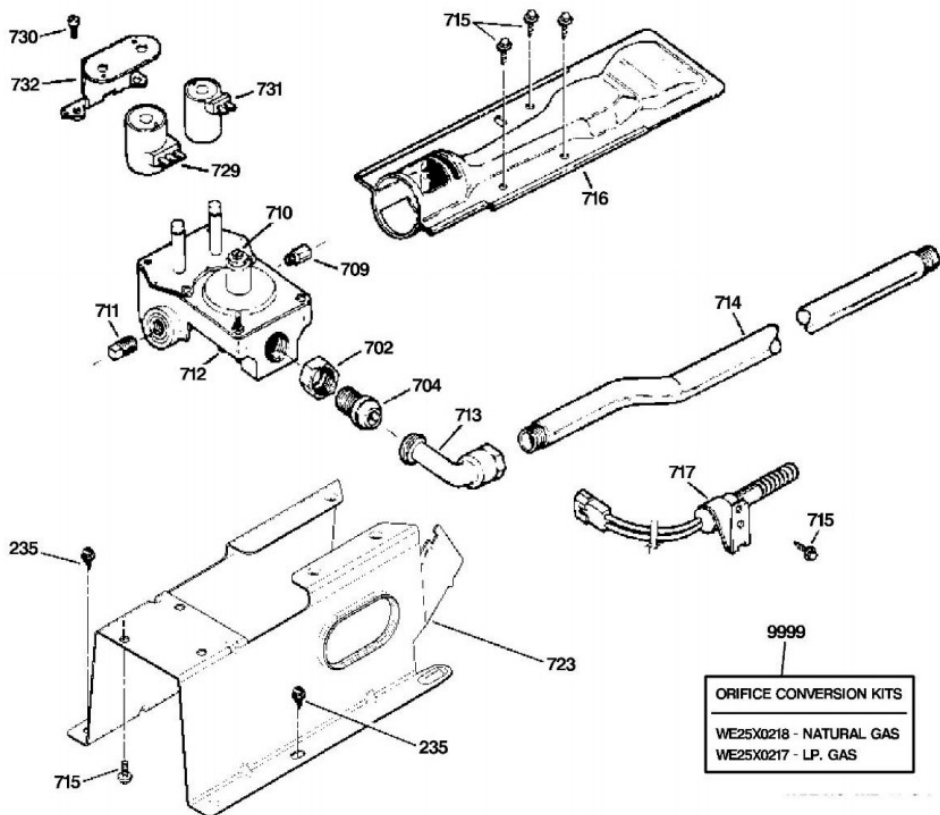

Distribuidor Autorizado

SurteRápido.com

Venta de Refacciones
Electrodomesticas

Secadora GE DCVH515GF0WW