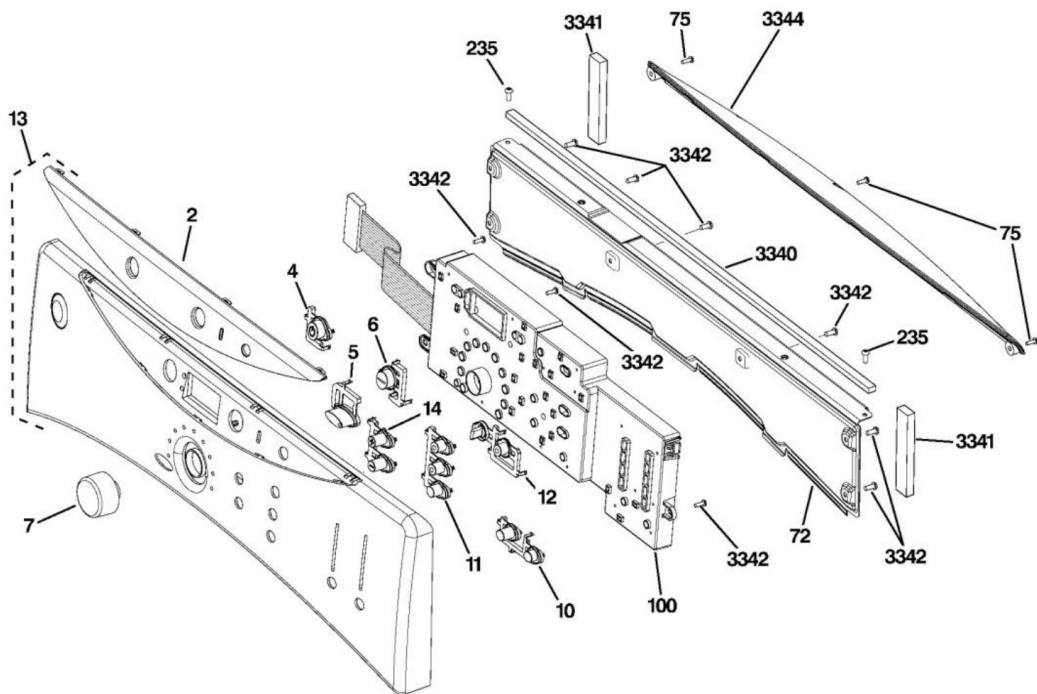

Distribuidor Autorizado

SurteRápido.com

Venta de Refacciones
Electrodomesticas

Secadora GE DCVH515GF0WW