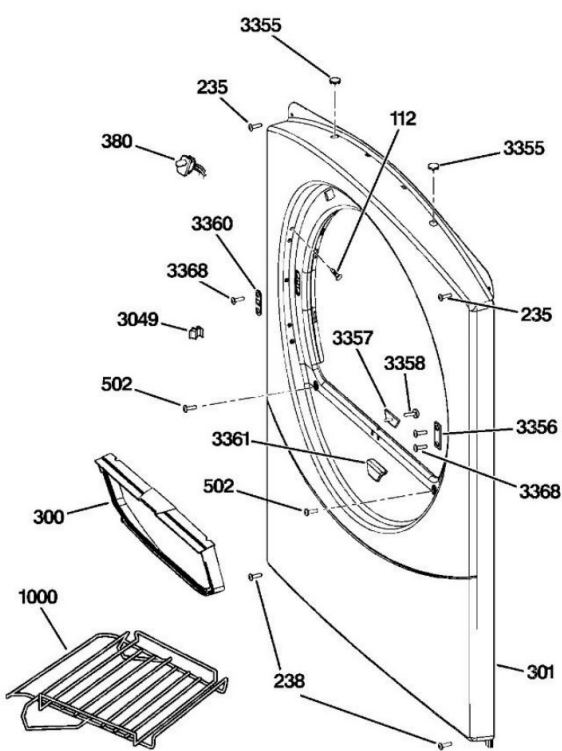

Distribuidor Autorizado

SurteRápido.com

Venta de Refacciones
Electrodomesticas

Secadora GE DCVH515GF0WW