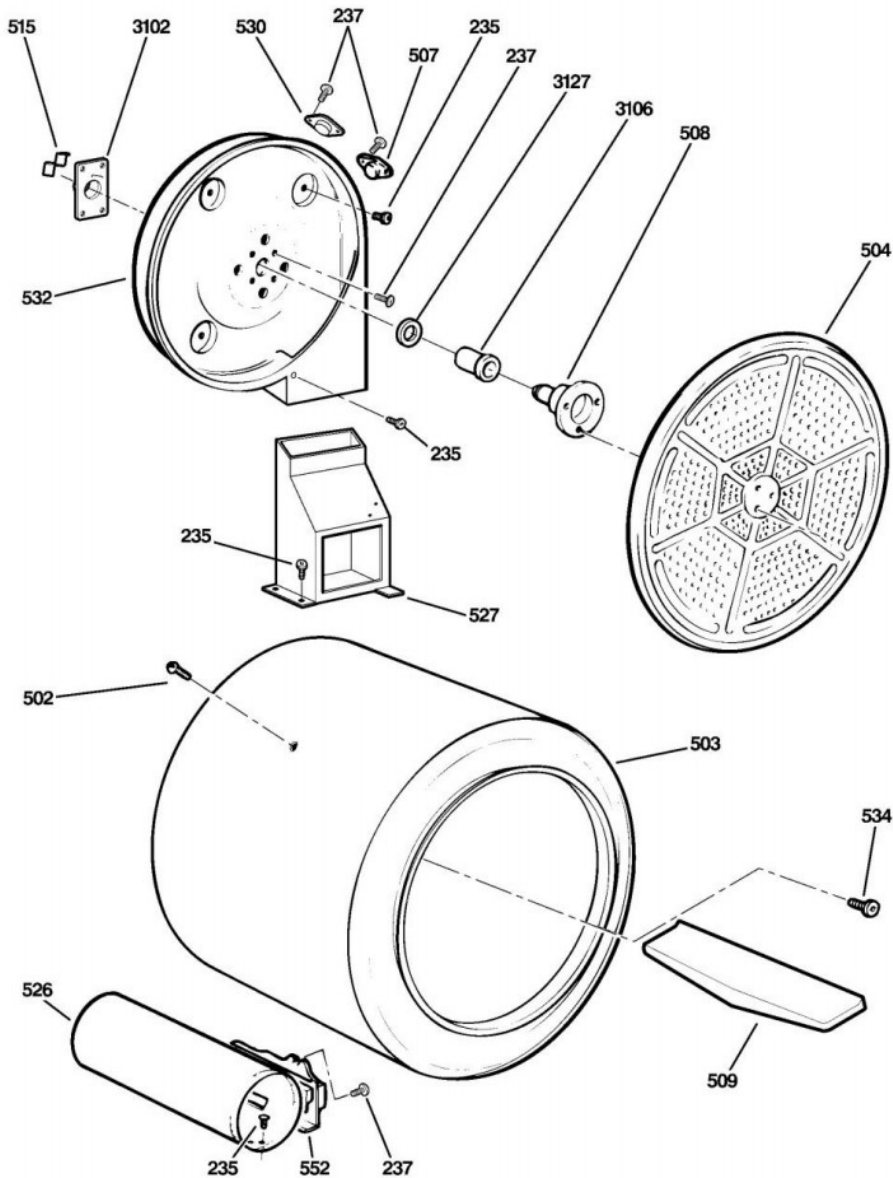

Distribuidor Autorizado

SurteRápido.com

Venta de Refacciones
Electrodomesticas

Secadora GE DCVH515GF0WW

Distribuidor Autorizado

SurteRápido.com

Venta de Refacciones
Electrodomesticas

Secadora GE DCVH515GF0WW

Guía	Componente	Descripción
2	WE19M1425	LEXAN WINDOW ENGLISH
4	WE1M557	POWER BUTTON
5	WE1M558	MY CYCLE BUTTON
6	WE1M559	START PAUSE BUTTON
7	WE1M592	DRYER KNOB
10	WE1M560	BAR GRAPH BUTTONS
11	WE1M561	OPTION BUTTONS
12	WE1M562	LOCK BUTTON
13	WE19M1429	CONTROL PANEL ASM WH
14	WE1M563	PLUS MINUS BUTTONS
72	WE1M564	DRYER FRONT SHIELD GASKET
75	WE2M210	SCREW BACK HOUSING
100	WE4M330	USER INTERFACE BOARD ASM
100	WE1M568	SHOE RACK
198	WE2M200	SCREW GROUND
199	WE2M98	SCREW
200	WE00M111	BLOWER CLAMP
200	WE00M112	BLOWER CLAMP
201	WE16M15	BLOWER WHEEL
203	WE13X0200	STRAP MOTOR
204	WE01X0921	STRAP MOTOR
205	WE13M39	SOPORTE
213	WE12M22	BELT DRIVE
215	WE3M25	IDLER ARM SPRING
216	WE12M8	PULLEY IDLER
218	WE14M89	BLOWER HOUSING
222	WE1M585	DRYER REAR PLATE
228	WE14M107	CONDUCTO DE ESCAPE