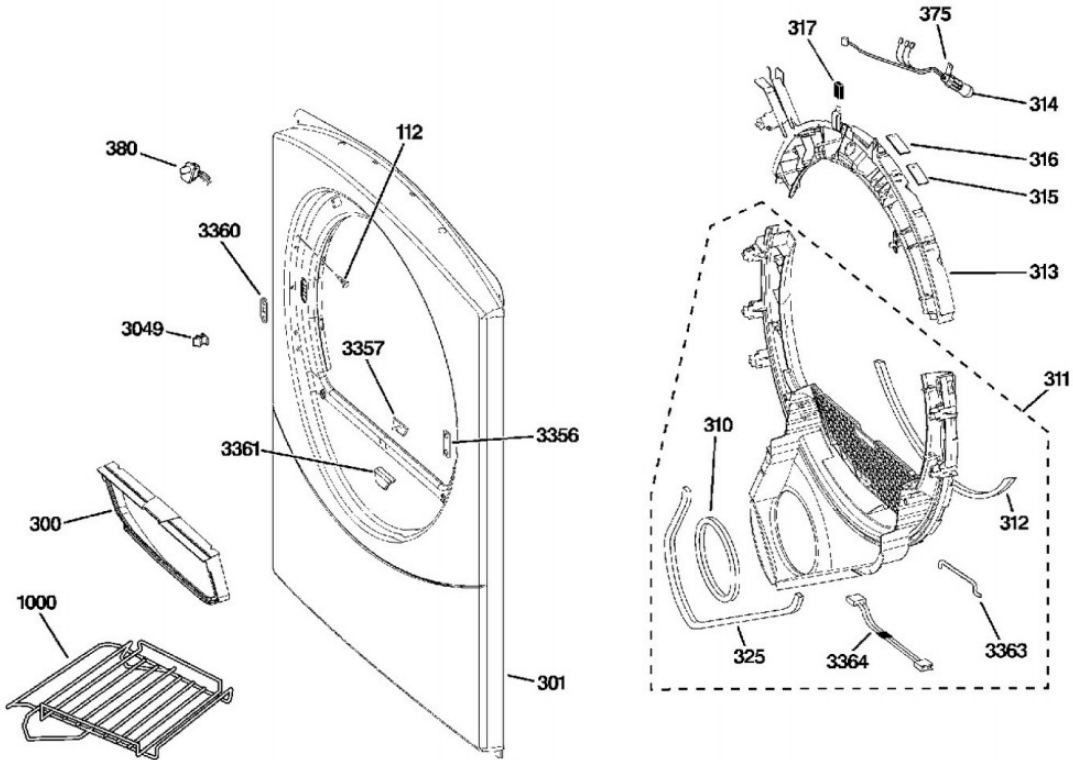

Distribuidor Autorizado

SurteRápido.com

Venta de Refacciones
Electrodomesticas

Secadora GE DCVH515GF2WW