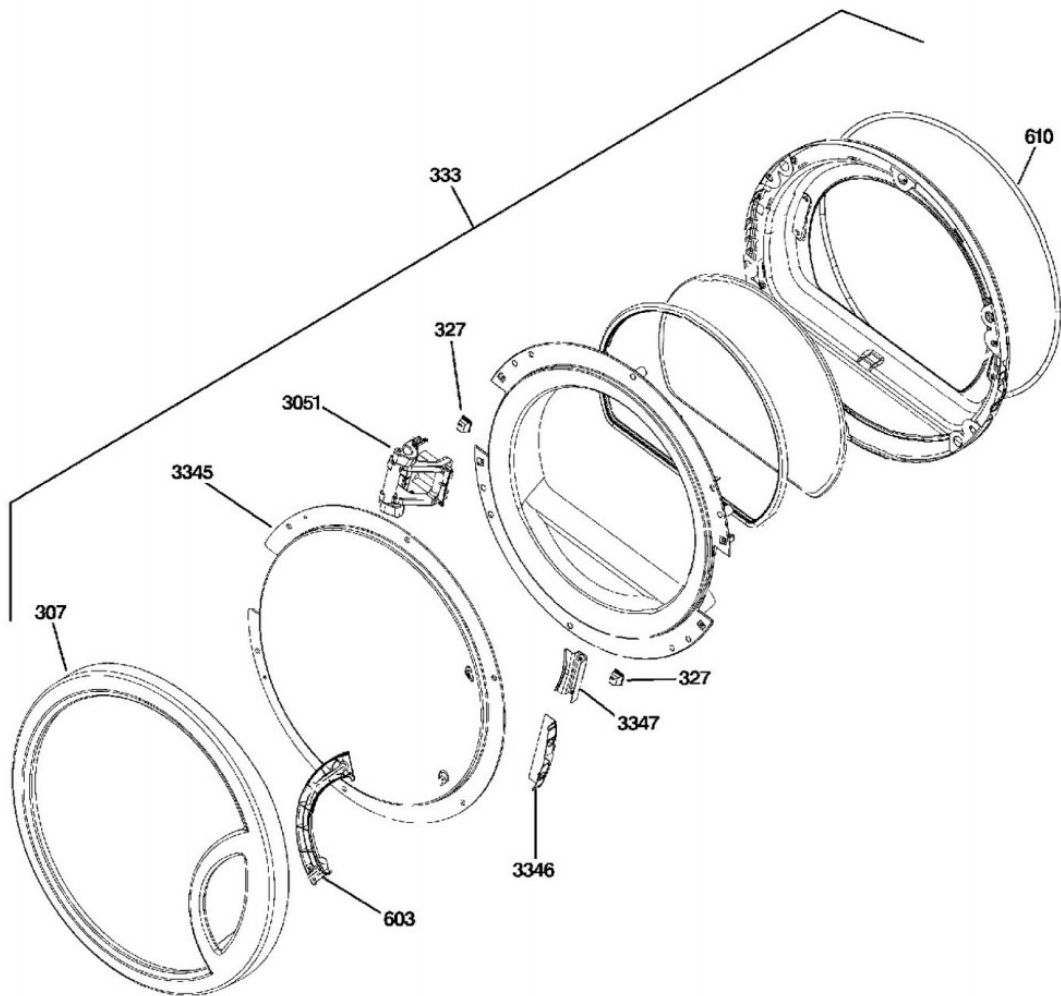

Distribuidor Autorizado

SurteRápido.com

Venta de Refacciones
Electrodomesticas

Secadora GE DCVH515GF2WW