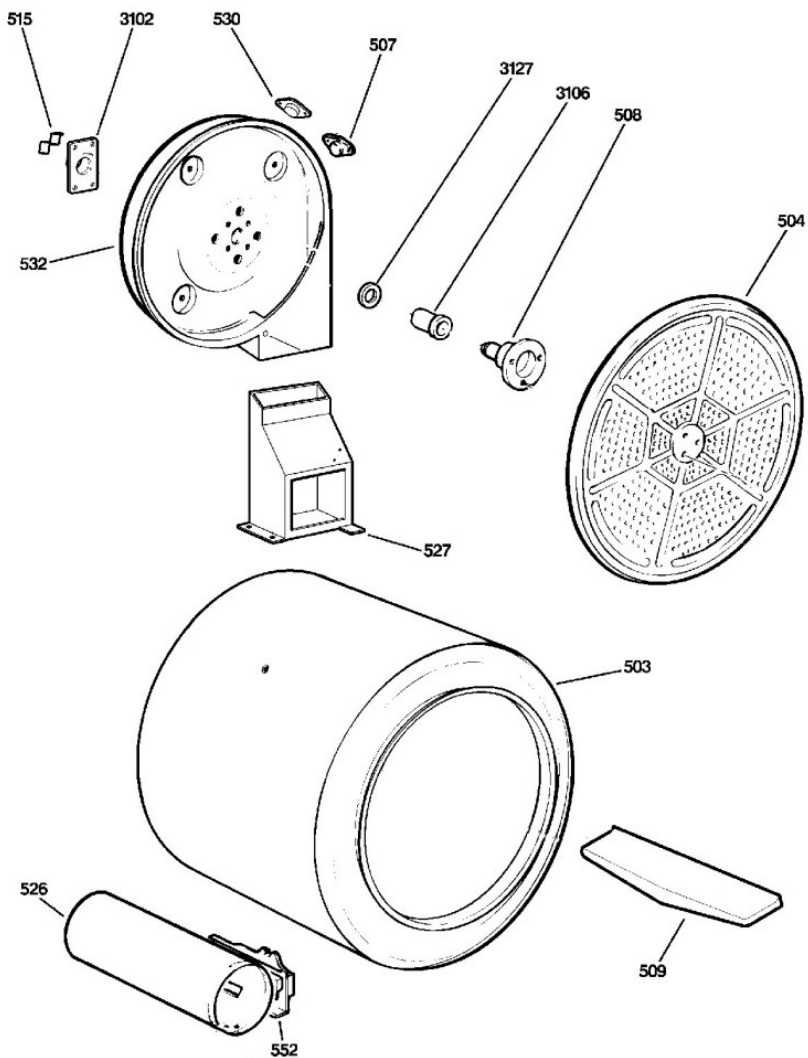

Distribuidor Autorizado

SurteRápido.com

Venta de Refacciones
Electrodomesticas

Secadora GE DCVH515GF2WW