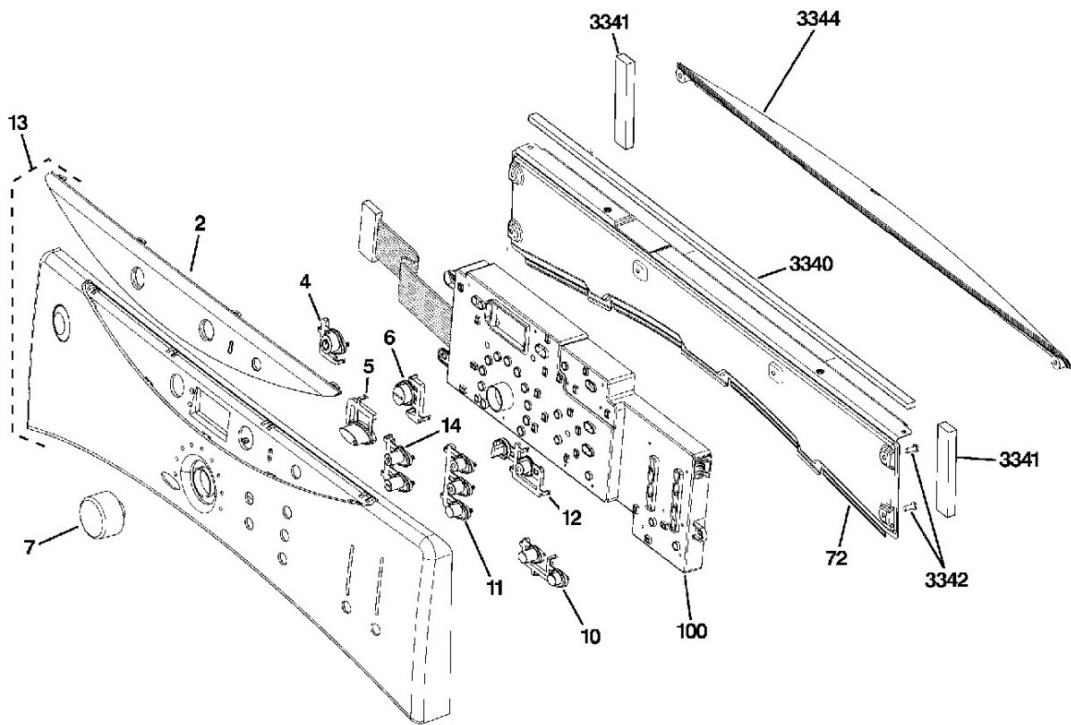

Distribuidor Autorizado

SurteRápido.com

Venta de Refacciones
Electrodomesticas

Secadora GE DCVH515GF2WW