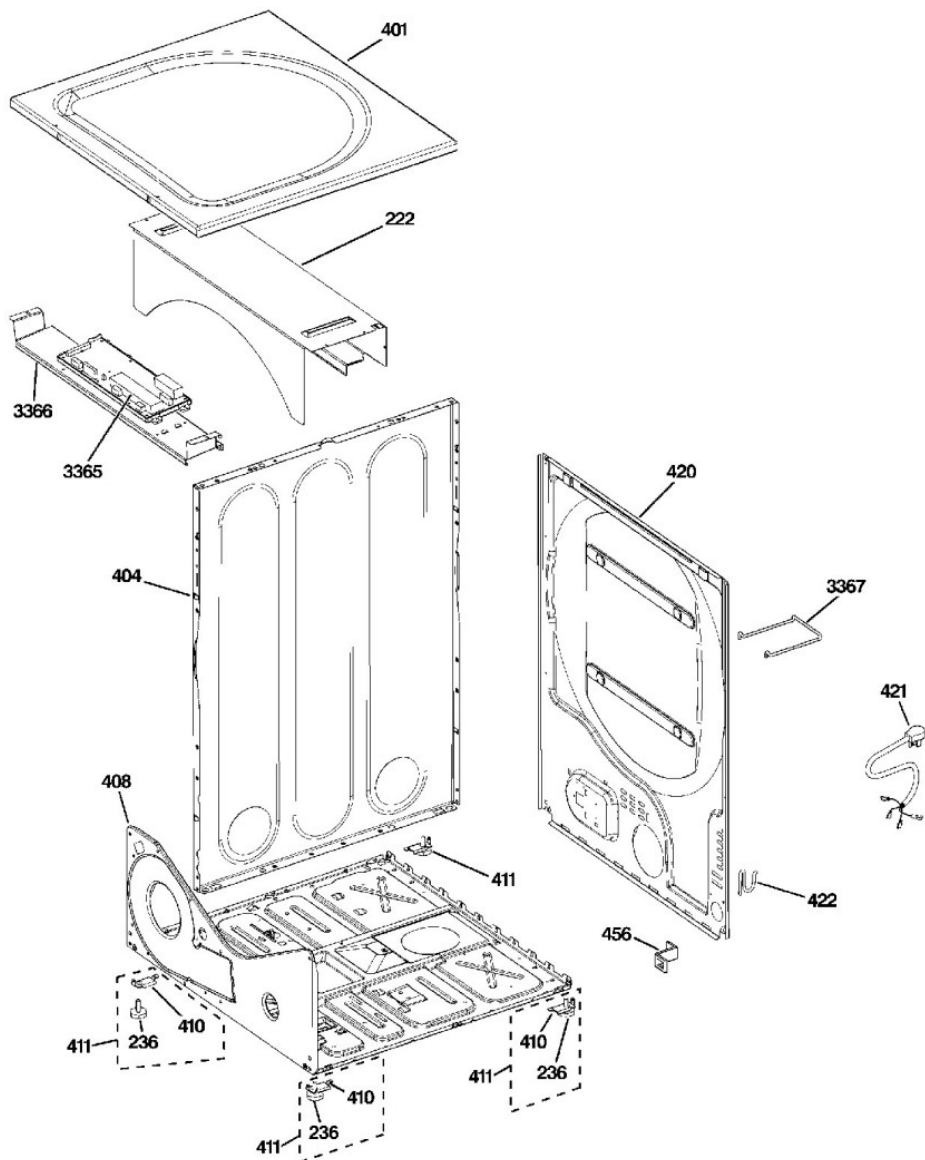

Distribuidor Autorizado

SurteRápido.com

Venta de Refacciones
Electrodomesticas

Secadora GE DCVH515GF2WW