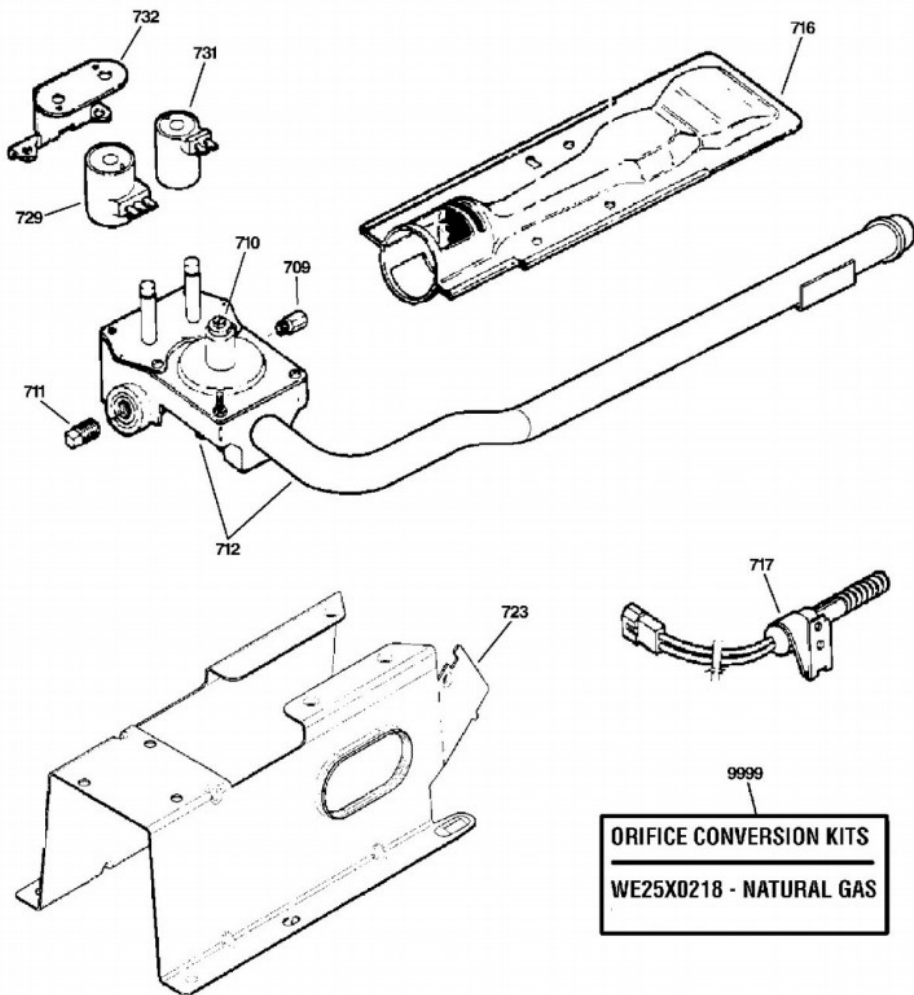

Distribuidor Autorizado

SurteRápido.com

Venta de Refacciones
Electrodomesticas

Secadora GE DCVH515GF2WW

ORIFICE CONVERSION KITS
WE25X0218 - NATURAL GAS