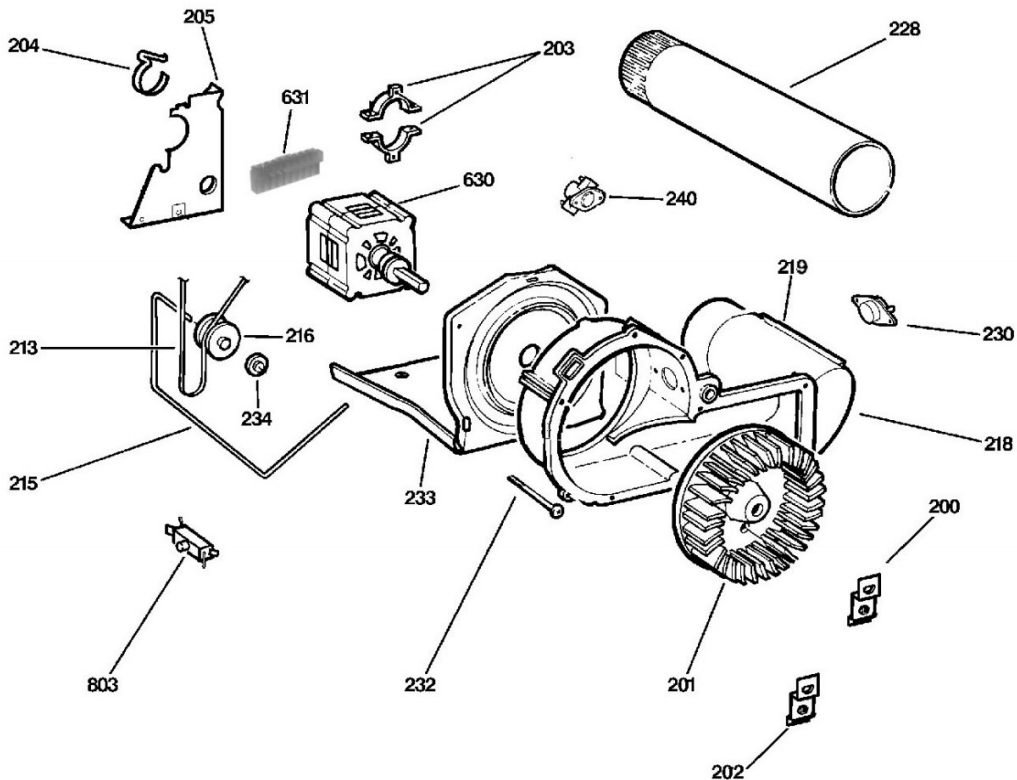

Distribuidor Autorizado

SurteRápido.com

Venta de Refacciones
Electrodomesticas

Secadora GE DCVH515GF2WW

Distribuidor Autorizado

SurteRápido.com

Venta de Refacciones
Electrodomesticas

Secadora GE DCVH515GF2WW

Guía	Componente	Descripción
2	WE19M1425	LEXAN WINDOW ENGLISH
4	WE1M557	POWER BUTTON
5	WE1M558	MY CYCLE BUTTON
6	WE1M559	START PAUSE BUTTON
7	WE1M592	DRYER KNOB
10	WE1M560	BAR GRAPH BUTTONS
11	WE1M561	OPTION BUTTONS
12	WE1M562	LOCK BUTTON
13	WE19M1524	PANEL DE CONTROL
14	WE1M563	PLUS MINUS BUTTONS
72	WE1M564	DRYER FRONT SHIELD GASKET
100	WE4M385	USER INTERFACE BOARD ASM.
112	WR02X8693	BEAUTY BUTTON-WHT
200	WE00M111	BLOWER CLAMP
201	WE16M15	BLOWER WHEEL
202	WE00M112	BLOWER CLAMP
203	WE13X0200	STRAP MOTOR
204	WE01X0921	STRAP MOTOR
205	WE13M39	SOPORTE
213	WE12M22	BELT DRIVE
215	WE3M25	IDLER ARM SPRING
216	WE12M8	PULLEY IDLER
218	WE14M94	HOUSING BLOWER
219	WE1M473	GASKET SEAL, HSNQ EXH.
222	WE1M585	DRYER REAR PLATE
228	WE14M107	CONDUCTO DE ESCAPE
230	WE4M300	T-STAT OUTLET BKUP ORG
233	WE13M41	MOTOR PLATE