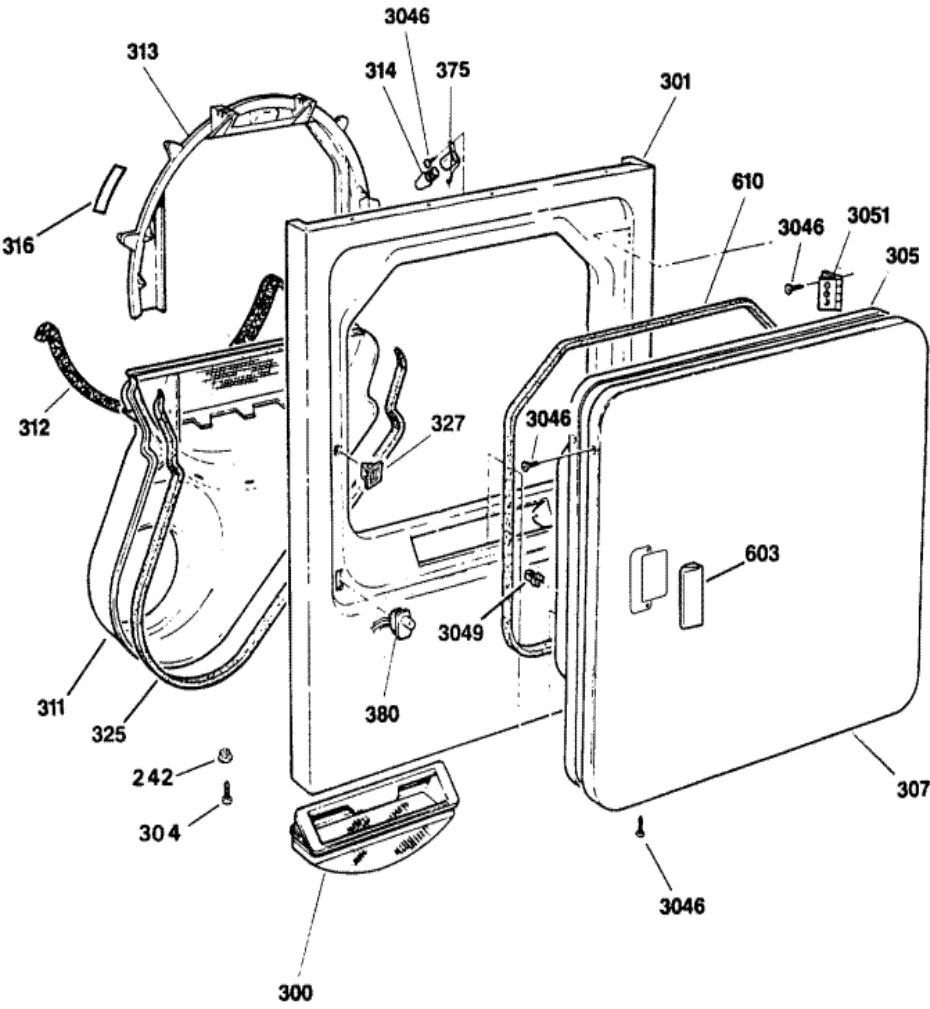

75	WH2X930	SCR 8-18 AB HXW 3/8 S (S/P)
100	WE4X794	TIMER
100	WE4X791	TIMER
100	WE4X795	TIMER
199	WE2X280	SCR 12-14 AB HXW 1/2 S (S/P)
200	WE1X688	CLAMP
201	WE16X30	WHEEL BLOWER
203	WE12X200	STRAP MOTOR (S/P)
204	WE1X921	STRAP MOTOR (S/P)
205	WE13M39	BRACKET MOTOR (S/P)
207	WE17X53	SWITCH-START FORM J MTR. (S/P)
213	WE12X82	BELT DRIVE
215	WE3M25	SPRING IDLER
216	WE12X83	PULLEY IDLER
218	WE14M93	HOUSING BLOWER (S/P)
228	WE14M90	ELBOW EXHAUST (S/P)
230	WE4M156	THERMOSTAT (POLY)
232	WE2M156	SCREW (S/P)
233	WE13M25	BRACKET MOTOR (S/P)
234	WE2X329	CAP NUT (S/P)
235	WE2M155	SCREW (S/P)
239	WE2M167	SCREW (S/P)
250	WE12X41	PULLEY DRIVE
630	WE17X10010	MOTOR ASM
803	WD21X10261	SWITCH INTERLOCK

DDG9685SBMAA PUERTA