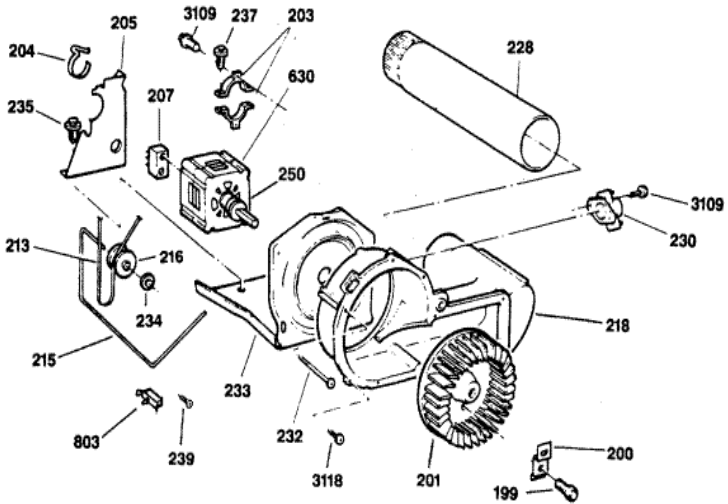

89	WE4X782	SWITCH ROTARY START
100	WE4X791	TIMER
100	WE4X794	TIMER
100	WE4X795	TIMER
199	WE2X280	SCR 12-14 AB HXW 1/2 S (S/P)
200	WE1X688	CLAMP
201	WE16M15	WHEEL BLOWER
203	WE13X200	STRAP MOTOR (S/P)
204	WE1X921	STRAP MOTOR (S/P)
205	WE13M39	BRACKET MOTOR (S/P)
207	WE17X53	SWITCH-START FORM J MTR. (S/P)
213	WE12X82	BELT DRIVE (S/P)
215	WE3M25	SPRING IDLER
216	WE12X83	PULLEY IDLER
218	WE14M93	HOUSING BLOWER (S/P)
228	WE14M90	ELBOW EXHAUST (S/P)
230	WE4M156	THERMOSTAT (POLY)
232	WE2M156	SCREW (S/P)
233	WE13M25	BRACKET MOTOR (S/P)
234	WE2X329	CAP NUT (S/P)
235	WE2M155	SCREW (S/P)
237	WE2M148	SCREW (S/P)
239	WE2M167	SCREW (S/P)
250	WE12X41	PULLEY DRIVE
532	WE14M66	DIFFUSER (S/P)
630	WE17X10010	MOTOR ASM
718	WZ4X220	SCR 6-20 AB HXW 1/2 S (S/P)
803	WD21X10261	SWITCH INTERLOCK
907	WD09X0249	PUSHBUTTON WH (S/P)

Distribuidor Autorizado

SurteRápido.com

Venta de Refacciones
Electrodomesticas

DDG9685SBMAA TABLERO, MOTOR