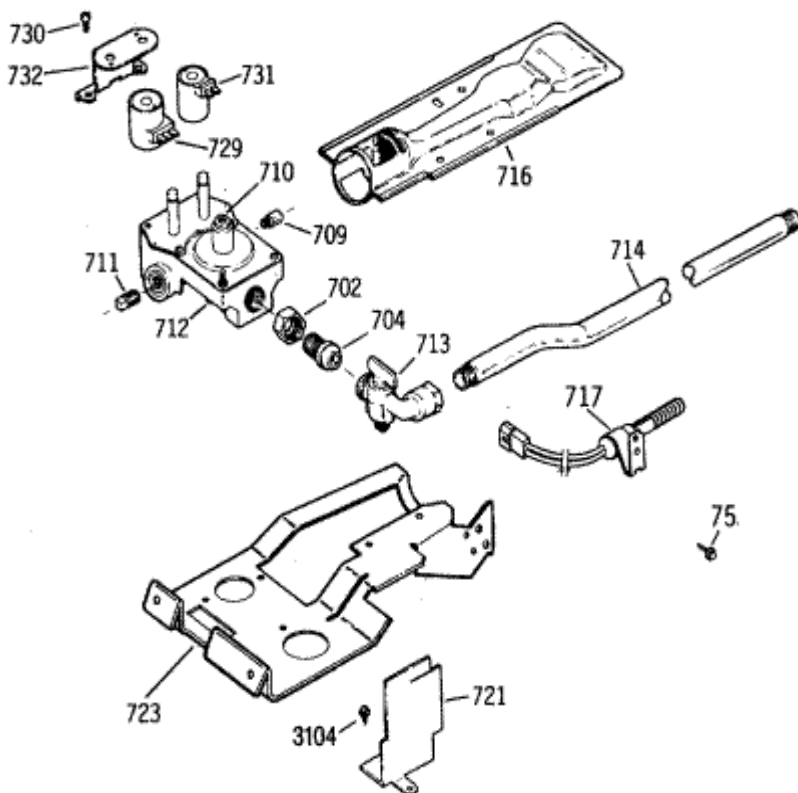

Distribuidor Autorizado

SurteRápido.com

Venta de Refacciones
Electrodomesticas

DDG9685SBMAA TAMBOR

DDG9685SBMAA TAMBOR

232	WE2M156	SCREW (S/P)
405	WH2M388	SCREW (S/P)
503	WE21M11	DRUM (S/P)
504	WE14M57	DEFLECTOR HEAT (S/P)
507	WE4M137	THERMOSTAT
508	WE25M40	SHAFT & BRACKET ASM
509	WE14M65	BAFFLE DRUM (S/P)
515	WE1X1172	GROUND STRAP ASM (S/P)
526	WE14M70	COMBUSTION CHAMBER (S/P)
527	WE14M71	DUCT ASM (S/P)
528	WE14M80	PLATE DIFFUSER (S/P)
530	WE4M80	THERMOSTAT
531	WE13X138	BRACKET THERMOSTAT (S/P)
534	WE2M163	SCREW (S/P)
543	WE25M40	SLEEVE BEARING
552	WE4X448	DETECTOR ASM
3102	WE1M300	RETAINER BEARING (S/P)
3104	WE1M280	SCREW (S/P)
3109	WE2M154	SCREW (S/P)
3118	WH2M342	DESCONTINUADO
3127	WE25M40	WASHER

Distribuidor Autorizado

SurteRápido.com

Venta de Refacciones
Electrodomesticas

DDG9685SBMAA VALVULA DE GAS

DDG9685SBMAA VALVULA DE GAS

75	WH2X930	SCR 8-18 AB HXW 3/8 S (S/P)
702	WE2X319	NUT (S/P)
704	WE2X396	NIPPLE GAS VALVE (S/P)
709	WE1X1148	ORIFICE (S/P)
710	WE1X1076	LEAK LIMITER (S/P)
712	WE14X215	GAS VALVE ASM (S/P)
713	WE1X1078	VALVE SHUTOFF (S/P)
714	WE1X1077	PIPE & LUG ASM (S/P)
716	WE14M104	BURNER ASM (S/P)
717	WE4X739	IGNITER
721	WE13X118	BRACKET SPACER (S/P)
723	WE13X195	BRACKET VALVE (S/P)
729	WE4X692	COIL DUAL (S/P)
730	WE2X333	SCREW (COIL MTG BRKT) (S/P)
731	WE4X693	COIL MAIN (S/P)
732	WE13X169	DESCONTINUADO
3104	WE1M280	SCREW (S/P)