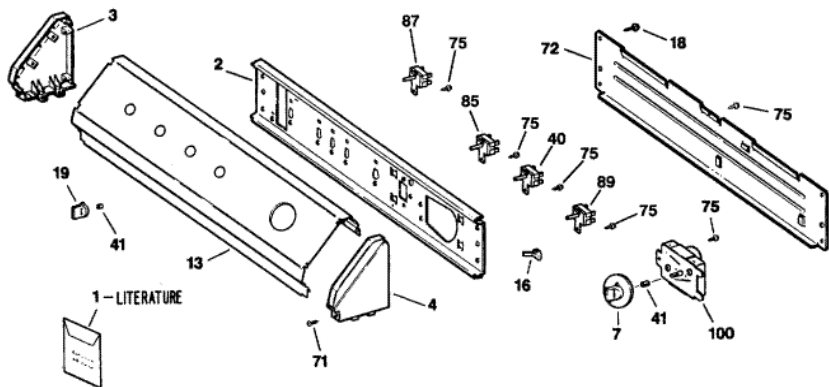

Distribuidor Autorizado

SurteRápido.com

Venta de Refacciones
Electrodomesticas

DDG9685SBMAA TABLERO, MOTOR

DDG9685SBMAA TABLERO, MOTOR

2	WH46X330	PLATE MOUNTING (S/P)
3	WH42X2225	END CAP L.H. BK (S/P)
3	WH42X2227	DESCONTINUADO
3	WH42X2281	DESCONTINUADO
4	WH42X2282	END CAP R.H. AD (S/P)
4	WH42X2226	DESCONTINUADO
4	WH42X2228	DESCONTINUADO
7	WE1X1264	KNOB ASSY TIMER (S/P)
7	WE1X1263	KNOB & CLIP TIMER
7	WE1X1203	KNOB ASSY TIMER
13	WE19M862	SWITCH TRIM ASM, WH (S/P)
13	WE19M863	SWITCH TRIM ASM, AD (S/P)
13	WE19M0864	DESCONTINUADO
13	WE19M0869	DESCONTINUADO
13	WE19M0868	DESCONTINUADO
13	WE19M0866	SWITCH TRIM ASM, AD (S/P)
13	WE19M0865	SWITCH TRIM ASM, WH (S/P)
13	WE19M0867	DESCONTINUADO
13	WE19M0870	DESCONTINUADO
16	WH2X1151	CLIP GROUND (S/P)
18	WH2X1152	SCREW 8-16X5/8 HX (S/P)
19	WE1X1208	DESCONTINUADO
19	WE1X1206	KNOB & CLIP ASM BK (S/P)
19	WH1X2721	KNOB & CLIP ASM WH (S/P)
40	WE4X798	BUZZER
40	WE1X690	BUZZER (S/P)
41	WE1X980	U CLIP (S/P)
75	WH2X930	SCR 8-18 AB HWX 3/8 S (S/P)
79	WE1X690	BUZZER (S/P)
85	WE4X779	SWITCH ROTARY (S/P)
87	WE4X780	SWITCH ROTARY TEMP (S/P)