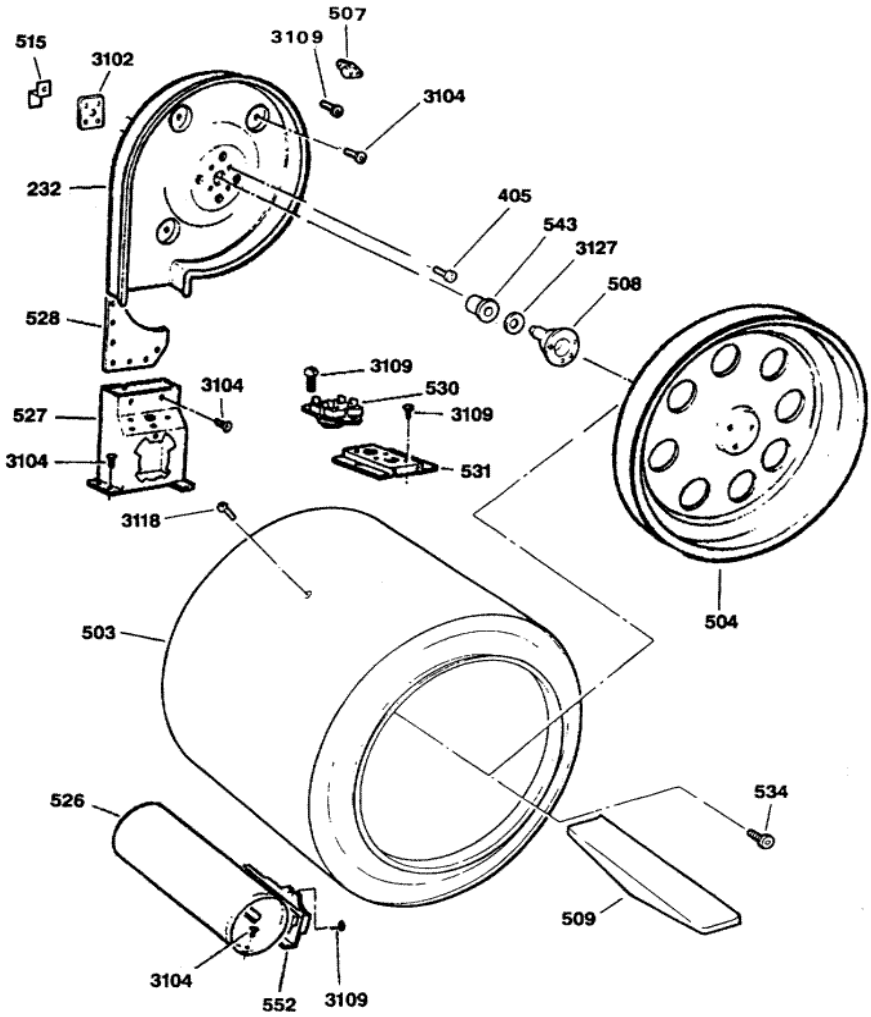

DDG9685SBMAA GABINETE

DDG9685SBMAA GABINETE

226	WH2X1154	GROMMET SCREW (S/P)
236	WE2X355	SCREW LEVELLING 5/16-24 (S/P)
236	WE1M368	LEVELLING SCREW (S/P)
401	WE20M271	TOP COVER WH (S/P)
401	WE20M272	DESCONTINUADO
402	WE2M162	SPEEDNUT (S/P)
403	WE2M160	SCREW (S/P)
404	WE20M260	SIDE PANEL WH (S/P)
404	WE20M261	SIDE PANEL AD (S/P)
405	WH2M388	SCREW (S/P)
407	WE4M155	THERMOSTAT
408	WE20M398	BASE CABINET (S/P)
410	WE1M468	BRKT LVL SCREW REAR (S/P)
410	WE1M467	BRKT LVL SCREW FRNT (S/P)
413	WE1M366	DESCONTINUADO
415	WE1M365	KNOCKOUT (S/P)
417	WE1M413	BRACKET COVER (S/P)
420	WE20M238	DESCONTINUADO
421	WH19X311	CORDSET (S/P)
456	WE1X617	PIPE CLAMP (S/P)
3104	WE1M280	SCREW (S/P)
3109	WE2M154	SCREW (S/P)

Distribuidor Autorizado

SurteRápido.com

Venta de Refacciones
Electrodomesticas

DDG9685SBMAA TAMBOR

DDG9685SBMAA TAMBOR

232	WE2M156	SCREW (S/P)
405	WH2M388	SCREW (S/P)
503	WE21M11	DRUM (S/P)
504	WE14M57	DEFLECTOR HEAT (S/P)
507	WE4M137	THERMOSTAT
508	WE25M40	SHAFT & BRACKET ASM
509	WE14M65	BAFFLE DRUM (S/P)
515	WE1X1172	GROUND STRAP ASM (S/P)
526	WE14M70	COMBUSTION CHAMBER (S/P)
527	WE14M71	DUCT ASM (S/P)
528	WE14M80	PLATE DIFFUSER (S/P)
530	WE4M80	THERMOSTAT
531	WE13X138	BRACKET THERMOSTAT (S/P)
534	WE2M163	SCREW (S/P)
543	WE25M40	SLEEVE BEARING
552	WE4X448	DETECTOR ASM
3102	WE1M300	RETAINER BEARING (S/P)
3104	WE1M280	SCREW (S/P)
3109	WE2M154	SCREW (S/P)
3118	WH2M342	DESCONTINUADO
3127	WE25M40	WASHER