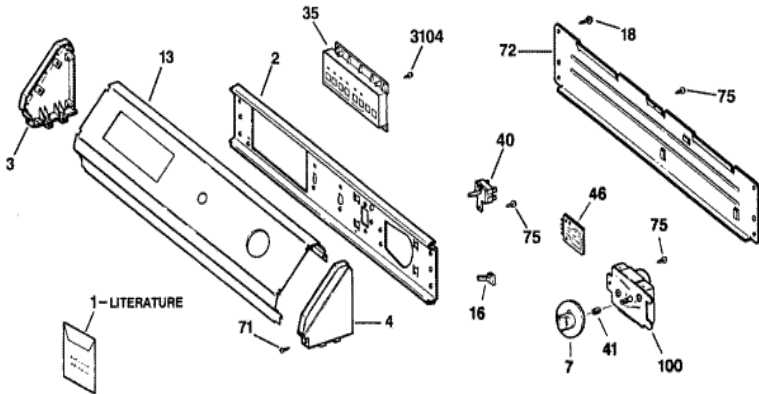

89	WE4X782	SWITCH ROTARY START
100	WE4X791	TIMER
100	WE4X794	TIMER
100	WE4X795	TIMER
199	WE2X280	SCR 12-14 AB HXW 1/2 S (S/P)
200	WE1X688	CLAMP
201	WE16M15	WHEEL BLOWER
203	WE13X200	STRAP MOTOR (S/P)
204	WE1X921	STRAP MOTOR (S/P)
205	WE13M39	BRACKET MOTOR (S/P)
207	WE17X53	SWITCH-START FORM J MTR. (S/P)
213	WE12X82	BELT DRIVE (S/P)
215	WE3M25	SPRING IDLER
216	WE12X83	PULLEY IDLER
218	WE14M93	HOUSING BLOWER (S/P)
228	WE14M90	ELBOW EXHAUST (S/P)
230	WE4M156	THERMOSTAT (POLY)
232	WE2M156	SCREW (S/P)
233	WE13M25	BRACKET MOTOR (S/P)
234	WE2X329	CAP NUT (S/P)
235	WE2M155	SCREW (S/P)
237	WE2M148	SCREW (S/P)
239	WE2M167	SCREW (S/P)
250	WE12X41	PULLEY DRIVE
532	WE14M66	DIFFUSER (S/P)
630	WE17X10010	MOTOR ASM
718	WZ4X220	SCR 6-20 AB HXW 1/2 S (S/P)
803	WD21X10261	SWITCH INTERLOCK
907	WD09X0249	PUSHBUTTON WH (S/P)

Distribuidor Autorizado

SurteRápido.com

Venta de Refacciones
Electrodomesticas

DDG9685SBMAA TABLERO, MOTOR