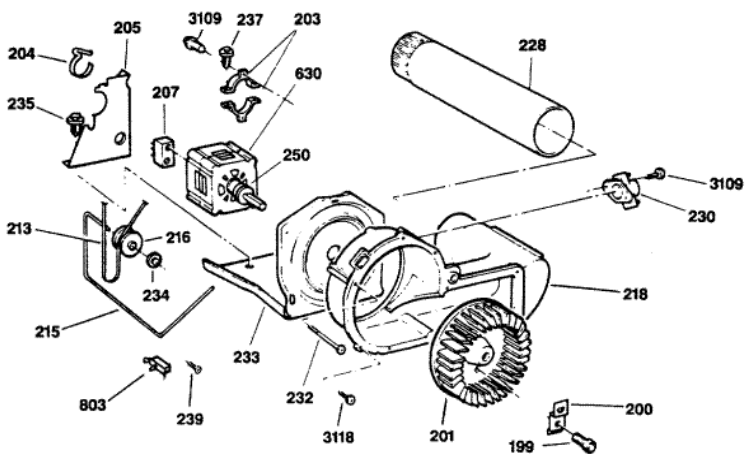

Distribuidor Autorizado

SurteRápido.com

Venta de Refacciones
Electrodomesticas

DDG9685SBMAA TABLERO, MOTOR

DDG9685SBMAA TABLERO, MOTOR

2	WH46X330	PLATE MOUNTING (S/P)
3	WH42X2225	END CAP L.H. BK (S/P)
3	WH42X2227	DESCONTINUADO
3	WH42X2281	DESCONTINUADO
4	WH42X2282	END CAP R.H. AD (S/P)
4	WH42X2226	DESCONTINUADO
4	WH42X2228	DESCONTINUADO
7	WE1X1264	KNOB ASSY TIMER (S/P)
7	WE1X1263	KNOB & CLIP TIMER
7	WE1X1203	KNOB ASSY TIMER
13	WE19M862	SWITCH TRIM ASM, WH (S/P)
13	WE19M863	SWITCH TRIM ASM, AD (S/P)
13	WE19M0864	DESCONTINUADO
13	WE19M0869	DESCONTINUADO
13	WE19M0868	DESCONTINUADO
13	WE19M0866	SWITCH TRIM ASM, AD (S/P)
13	WE19M0865	SWITCH TRIM ASM, WH (S/P)
13	WE19M0867	DESCONTINUADO
13	WE19M0870	DESCONTINUADO
16	WH2X1151	CLIP GROUND (S/P)
18	WH2X1152	SCREW 8-16X5/8 HX (S/P)
19	WE1X1208	DESCONTINUADO
19	WE1X1206	KNOB & CLIP ASM BK (S/P)
19	WH1X2721	KNOB & CLIP ASM WH (S/P)
40	WE4X798	BUZZER
40	WE1X690	BUZZER (S/P)
41	WE1X980	U CLIP (S/P)
75	WH2X930	SCR 8-18 AB HWX 3/8 S (S/P)
79	WE1X690	BUZZER (S/P)
85	WE4X779	SWITCH ROTARY (S/P)
87	WE4X780	SWITCH ROTARY TEMP (S/P)