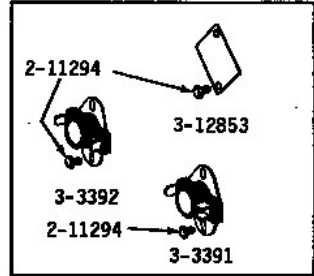

MODEL DE-DG210
THERMOSTATS