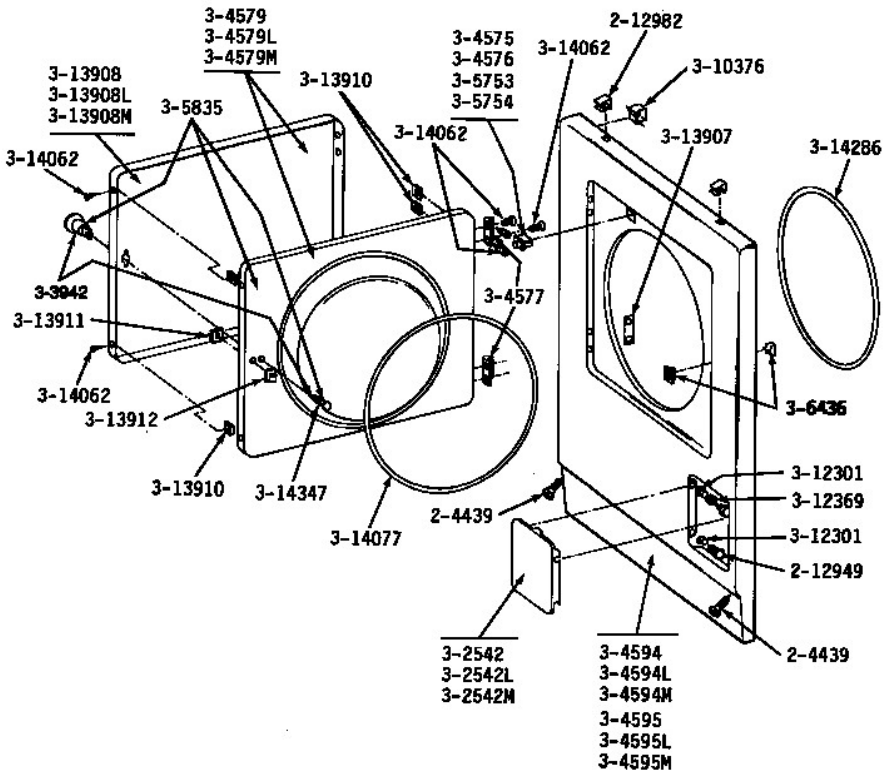

Distribuidor Autorizado

SurteRápido.com

Venta de Refacciones
Electrodomesticas

Maytag secadora DG210

3-13927

3-14119