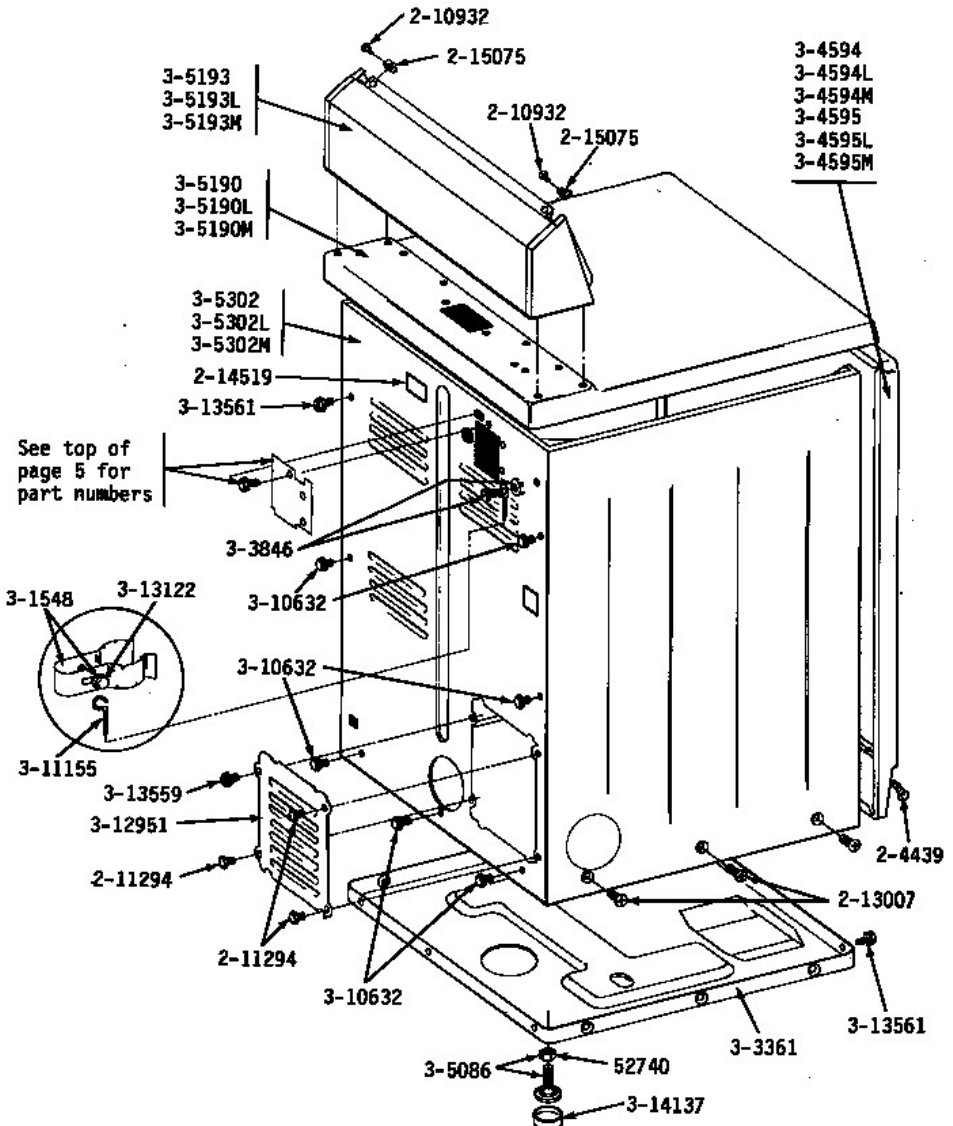

Distribuidor Autorizado

SurteRápido.com

Venta de Refacciones
Electrodomesticas

Maytag secadora DG210

MODELS DE-DG110-210-410-510-610-710-810

REAR VIEW