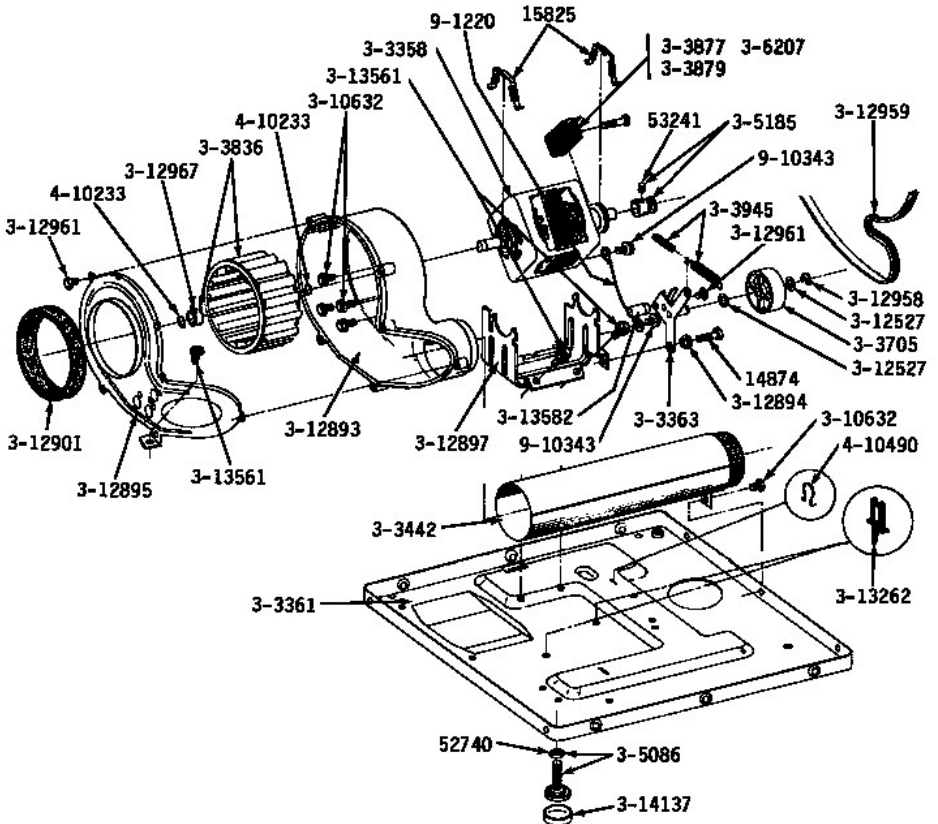

Guía	N.P.	Descripción
1	90767	Washer screw
2	211410	Screw, hex h
3	302809	Screw
5	303349	Shut-off, ga
6	303368	Cone combustion
7	303369	Inlet duct a
8	338906	Dryer radiant sensor
9	303383	Pipe bracket
10	W10116794	Dryer gas valve assembly
11	303395	Dryer high-limit thermostat
12	MAL9000AXX	Dryer lp conversion kit
13	303841	Extension cone
14	304672	Conversion kit
15	4391996	Dryer burner igniter
16	304971	Screw
17	33002793	Dryer burner
18	304975	Gas valve ha
19	305603	Secondary co
20	305604	Dryer valve holding coil
21	305605	Coil
22	305860	Main burner
23	305861	Main burner
25	305863	Main burner
26	1163839	Room air conditioner screw
27	312890	Retainer, he
28	312929	Gas valve br
29	313561	Screw