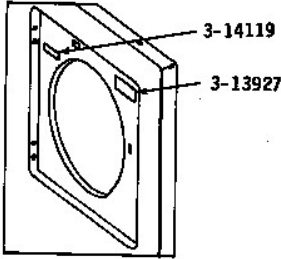

Distribuidor Autorizado

SurteRápido.com

Venta de Refacciones
Electrodomesticas

Maytag secadora DG210

3-13927

3-14119