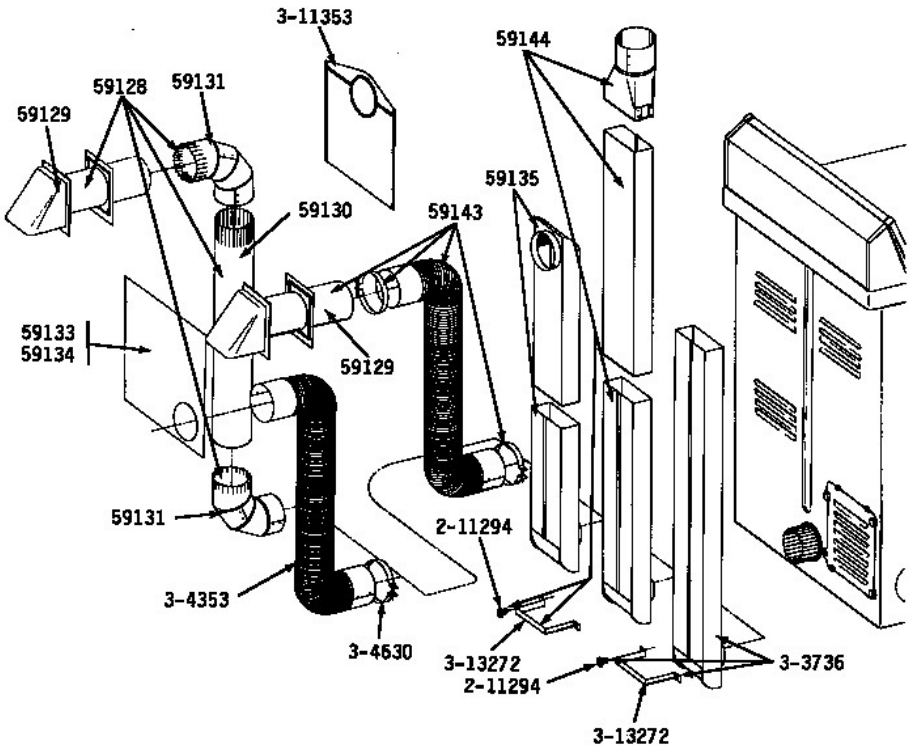

Distribuidor Autorizado

SurteRápido.com

Venta de Refacciones
Electrodomesticas

Maytag secadora DG210

ALL MODELS

INSTALLATION ACCESSORIES