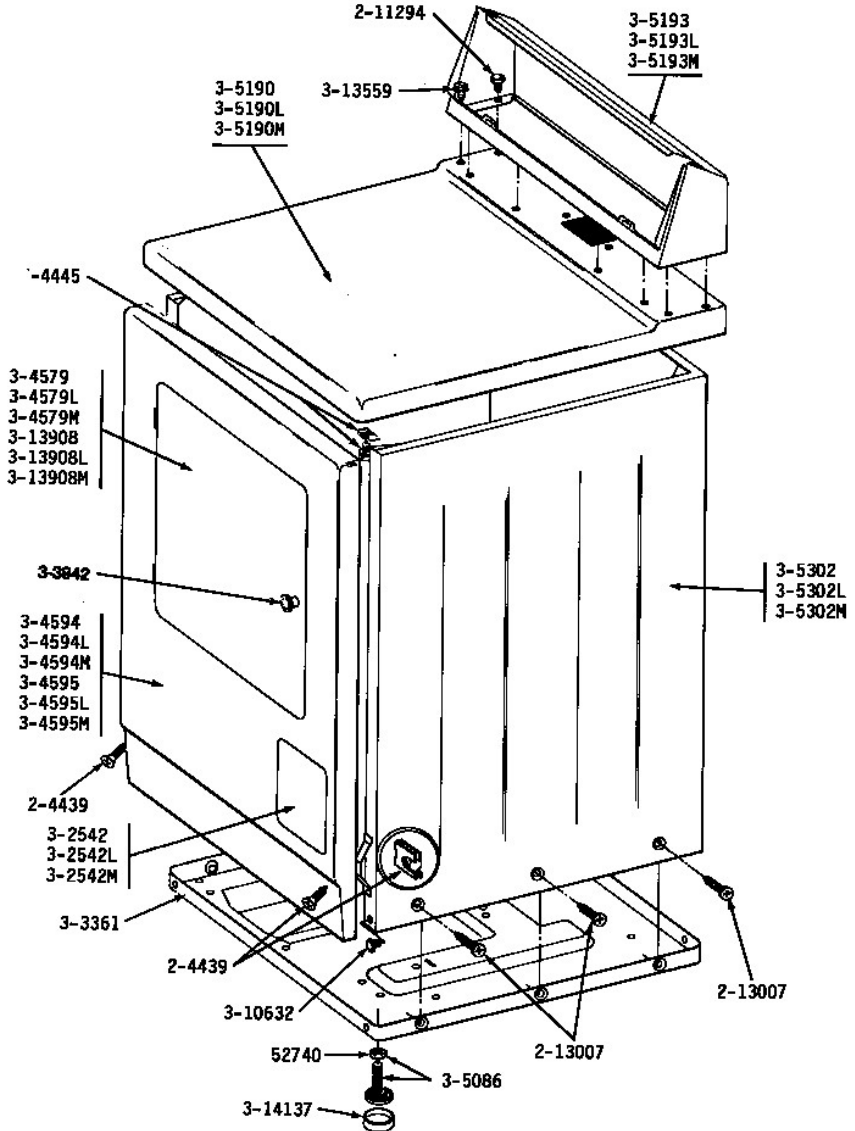

## Maytag secadora DG210

Guía	N.P.	Descripción
1	204807	Grnd.wire,su
2	210932	Screw,ctrl.p
3	211168	Commercial laundry appliance screw
4	214806	Cap for time
5	214815	End cap f/co
6	214816	End cap f/co
7	214872	End palnut
9	214894	Fastener, en
10	214897	Control pad
11	214991	Button for s
12	305200	Temperature
13	305211	Push to star
14	305447	Timer
15	305339	Main wire ha
17	305417	Control panel
18	W10155650	Nut
19	314166	Knob for tim
20	314167	Indicator timer dial
21	314177	Bracket for
22	314184	Plate
23	314322	Screw, #8-32

## Maytag secadora DG210

Guía	N.P.	Descripción
1	052740	Nut
2	204439	Washer screw and fastener
3	204445	Fastener screw
4	211294	Washer screw
5	213007	Cabinet screw
6	302542	Access door
7	302542L	Access door
8	302542M	Access door
9	303361	Base assembly
13	304594	Panel
14	304594L	Panel
15	W11169039	Dishwasher dishrack, upper
16	W11169039	Dishwasher dishrack, upper
17	304595L	Panel
19	305086	Dryer leveling leg
23	305193	Console (wht
24	305193L	Console (alm
26	305302	Cabinet-whit
27	305302L	Cabinet-whit
29	303942	Dryer knob and screw
30	1163839	Room air conditioner screw
31	313559	Screw
32	313908	Door panel-w
33	313908L	Door panel-a
34	313908M	Door panel-h
35	314137	Dryer leveling leg rubber pad