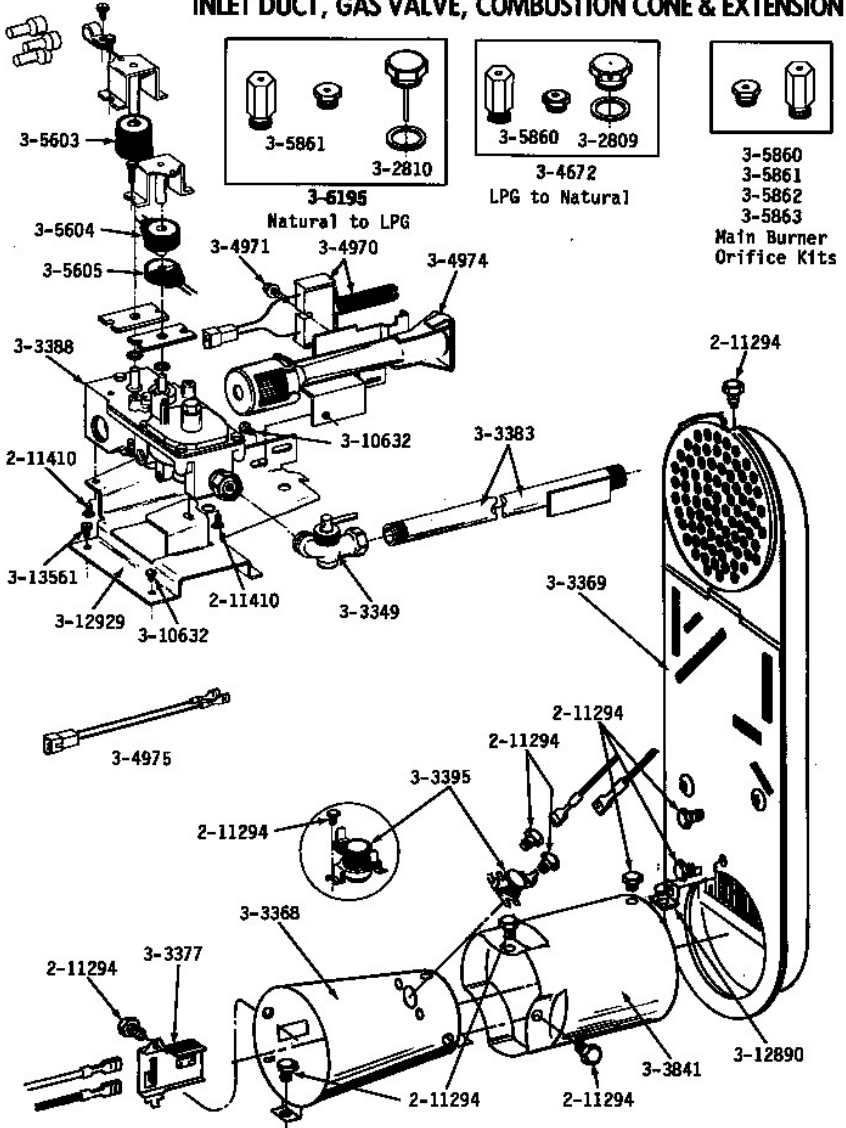

## Maytag secadora DG210

Guía	N.P.	Descripción
1	055978	Adhesive
2	210720	Dryer rivet
3	211294	Washer screw
4	251119	Range screw
5	300909	Dryer burner
6	300910	Receptacle
7	12001541	Dryer drum support roller
8	303711	Sensor groun
9	303815	Front tumbler
10	33001003	Laundry center dryer lint screen
11	304648	Tumbler
12	304676	Front tumbler
13	304997	Dryer moisture sensor
14	305146	Front tumbler
15	305187	Tumbler with
16	310207	Screw, #6 x
17	310376	Clip, wire h
18	310557	Washer
19	310632	Room air conditioner screw
20	310759	Dryer screw
21	312535	Dryer drum support roller shaft washer
22	33001443	Dryer nut
23	312658	Receptacle
24	312892	Dryer drum light lens
26	306508	Dryer drum bearing kit
27	312941	Dryer drum bearing kit
28	312948	Dryer drum support roller shaft
29	312959	Dryer drum belt

Distribuidor Autorizado

SurteRápido.com

Venta de Refacciones Electrodomesticas

Maytag secadora DG210

**MODELS DG110-210-410-510-610-710-810**

**INLET DUCT, GAS VALVE, COMBUSTION CONE & EXTENSION**

Guía	N.P.	Descripción
1	90767	Washer screw
2	211410	Screw, hex h
3	302809	Screw
5	303349	Shut-off, ga
6	303368	Cone combustion
7	303369	Inlet duct a
8	338906	Dryer radiant sensor
9	303383	Pipe bracket
10	W10116794	Dryer gas valve assembly
11	303395	Dryer high-limit thermostat
12	MAL9000AXX	Dryer lp conversion kit
13	303841	Extension cone
14	304672	Conversion kit
15	4391996	Dryer burner igniter
16	304971	Screw
17	33002793	Dryer burner
18	304975	Gas valve ha
19	305603	Secondary co
20	305604	Dryer valve holding coil
21	305605	Coil
22	305860	Main burner
23	305861	Main burner
25	305863	Main burner
26	1163839	Room air conditioner screw
27	312890	Retainer, he
28	312929	Gas valve br
29	313561	Screw