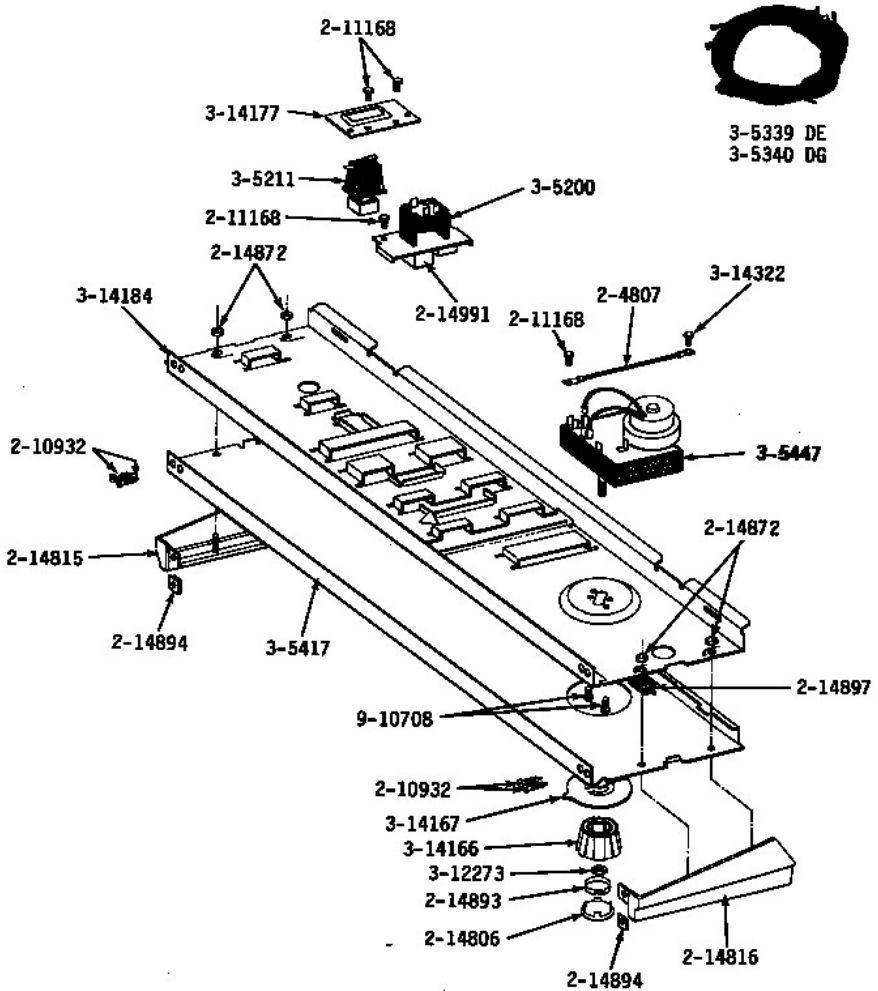

Maytag secadora DG210

MODEL DE-DG210 **CONTROL PANEL**