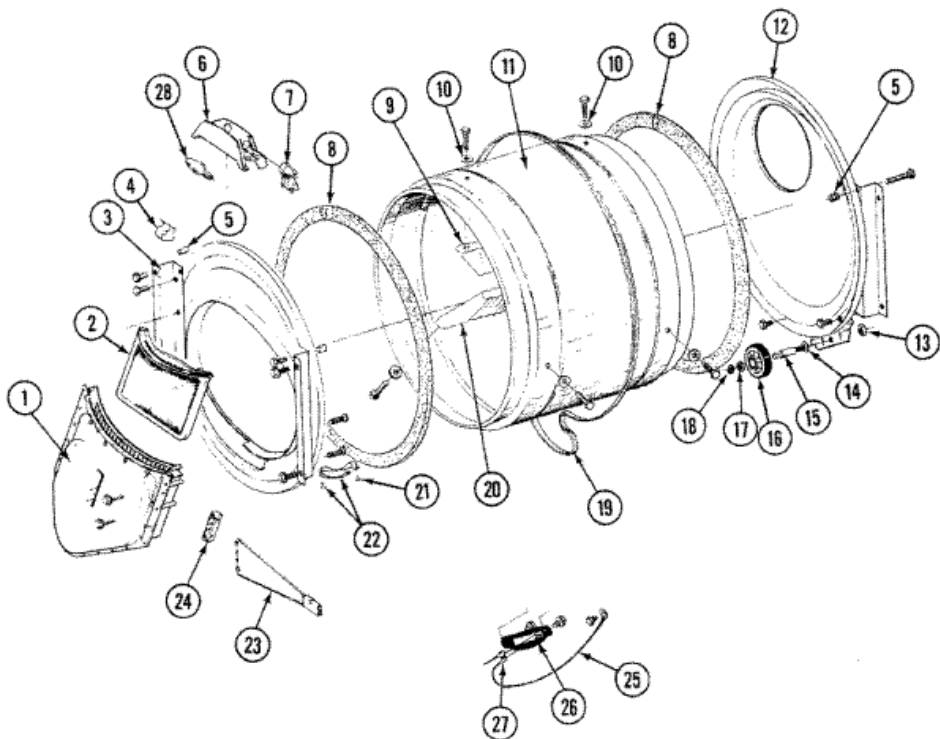

Distribuidor Autorizado

SurteRápido.com

Venta de Refacciones
Electrodomesticas

DG4000 TAMBOR