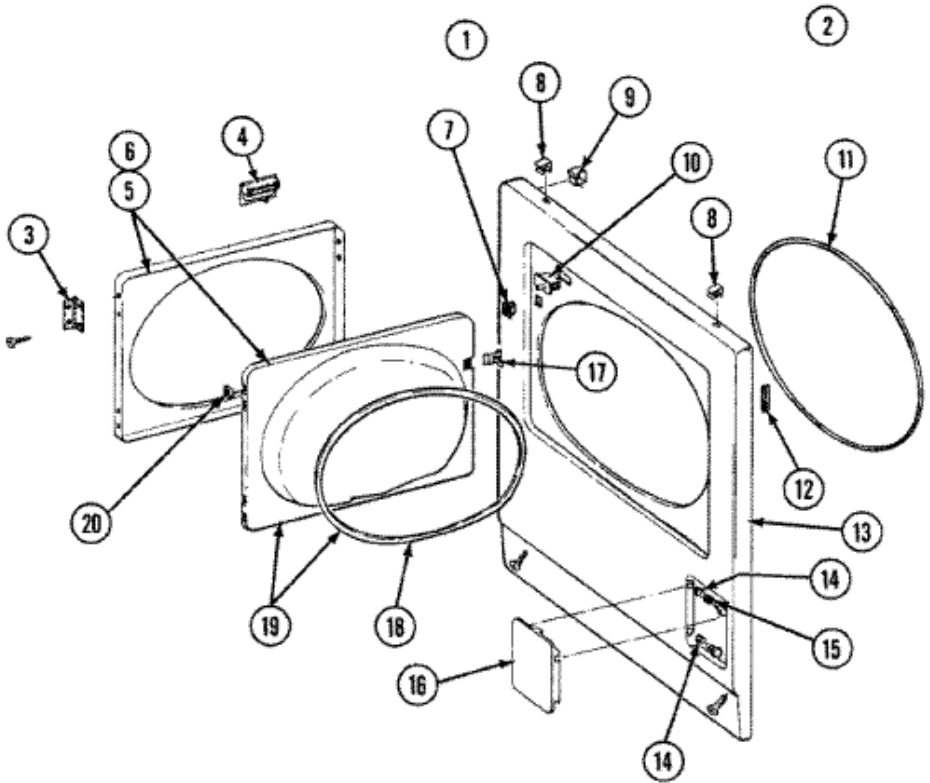

Distribuidor Autorizado

SurteRápido.com

Venta de Refacciones
Electrodomesticas

DG4000 TABLERO

DG4000 TABLERO

1	314184	BACK UP PLATE (S/P)
2	214872	PALNUT, END CAP (S/P)
3	694419	BUZZER - NON-ADJUSTABLE
3	211168	SCREW, No.8 X 5/16 INCH (S/P)
4	204807	GRND.WIRE, SUPP.PLTE TO TOP CVR (S/P)
4	211294	SCREW (S/P)
5	308088	TIMER (S/P)
5	910708	SCREW -RELAY TO TUB SUPPORT (S/P)
5	306483	TIMER
6	214897	PAD, CONTROL PANEL (S/P)
7	210932	SCREW, No.8 X 9/16 CTSK (S/P)
7	207927	END CAP - RIGHT HAND DESCONTINUADO
8	214894	FASTENER, END CAP (S/P)
9	314723	CAP FOR TIMER KNOB
10	312273	NUT (S/P)
11	314724	KNOB FOR TIMER (S/P)
12	33001500	TIMER DIAL INDICATOR (S/P)
13	Y308093	CONTROL PANEL ASSY (S/P)
13	307747	CONTROL PANEL (S/P)
13	210932	SCREW, No.8 X 9/16 CTSK (S/P)
14	308086	WIRE HARNESS (S/P)
14	307303	WIRE HARNESS (S/P)
15	207928	END CAP - LEFT HAND (S/P)
16	211168	SCREW, No.8 X 5/16 INCH (S/P)
16	307305	SWITCH PUSH TO START

DG4000 PUERTA

DG4000 PUERTA

1	314942	INSTRUCTION LABEL (S/P)
2	314941	LABEL, INSTRUCTION (S/P)
3	Y314062	SCREW (S/P)
3	33001230	HINGE (S/P)
4	314946	HANDLE WHITE (S/P)
5	308061	DOOR ASSY. COMPLETE (WHT) (S/P)
6	314966	PANEL, OUTER (WHT) (S/P)
7	306436	DOOR LATCH KIT
8	22001650	FASTENER, PANEL
9	Y310376	CLIP, WIRE HARNESS (S/P)
10	33001508	SWITCH, DOOR
11	314937	SEAL, FRONT PANEL
12	Y313907	TWIN FASTENER (S/P)
13	Y307998	FRONT PANEL (S/P)
14	212949	SCREW (S/P)
14	313113	BUSHING FOR ACCESS STUD (S/P)
15	312369	SLEEVE-ACCESS PANEL STUD (S/P)
16	302542	ACCESS DOOR-WHITE DESCONTINUADO
17	33001305	DOOR STRIKE (S/P)
18	33001192	DOOR SEAL
19	Y308070	DOOR, INNER (W/SEAL) DESCONTINUADO
20	Y313910	CLIP, DOOR LINER TO OUTER PNL (S/P)