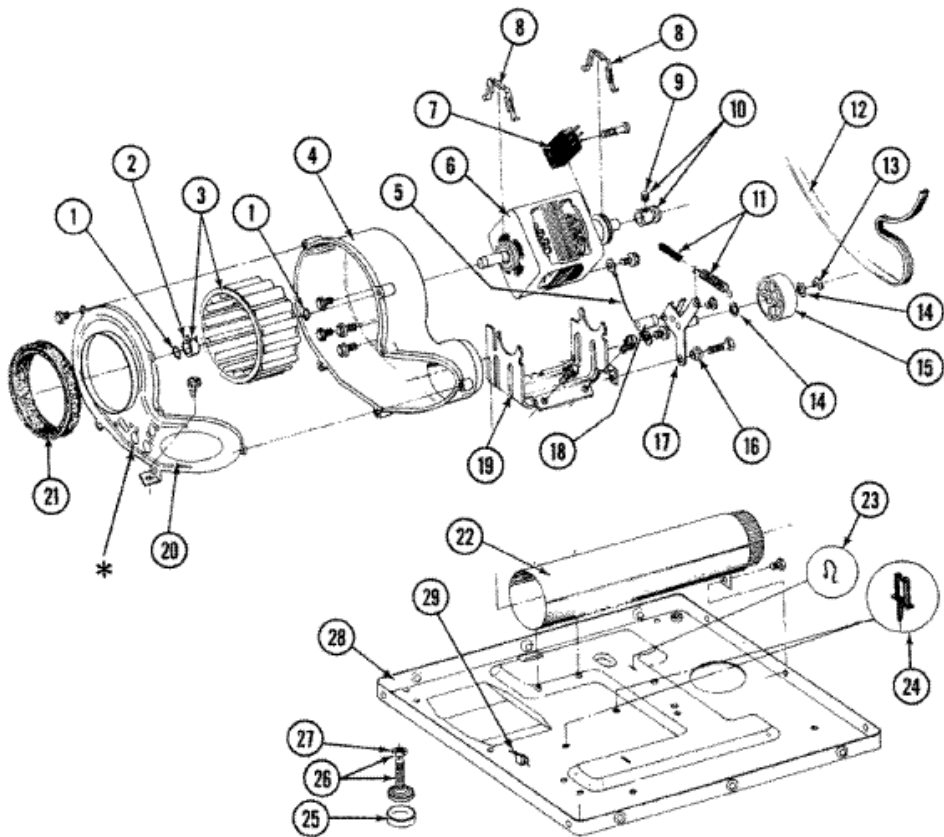

Distribuidor Autorizado

SurteRápido.com

Venta de Refacciones
Electrodomesticas

DG4000 MOTOR