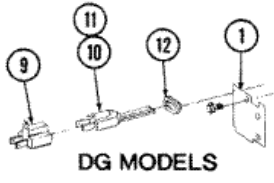

23	410490	SPRING, WIRE HARNESS (S/P)
24	Y313262	RETAINER, WIRE HARNESS (S/P)
25	314137	FOOT, RUBBER
26	305086	ADJUSTABLE LEG & NUT
27	Y052740	NUT (S/P)
28	Y303361	BASE ASSY. (S/P)
29	Y310376	CLIP, WIRE HARNESS (S/P)

DG4000 GABINETE