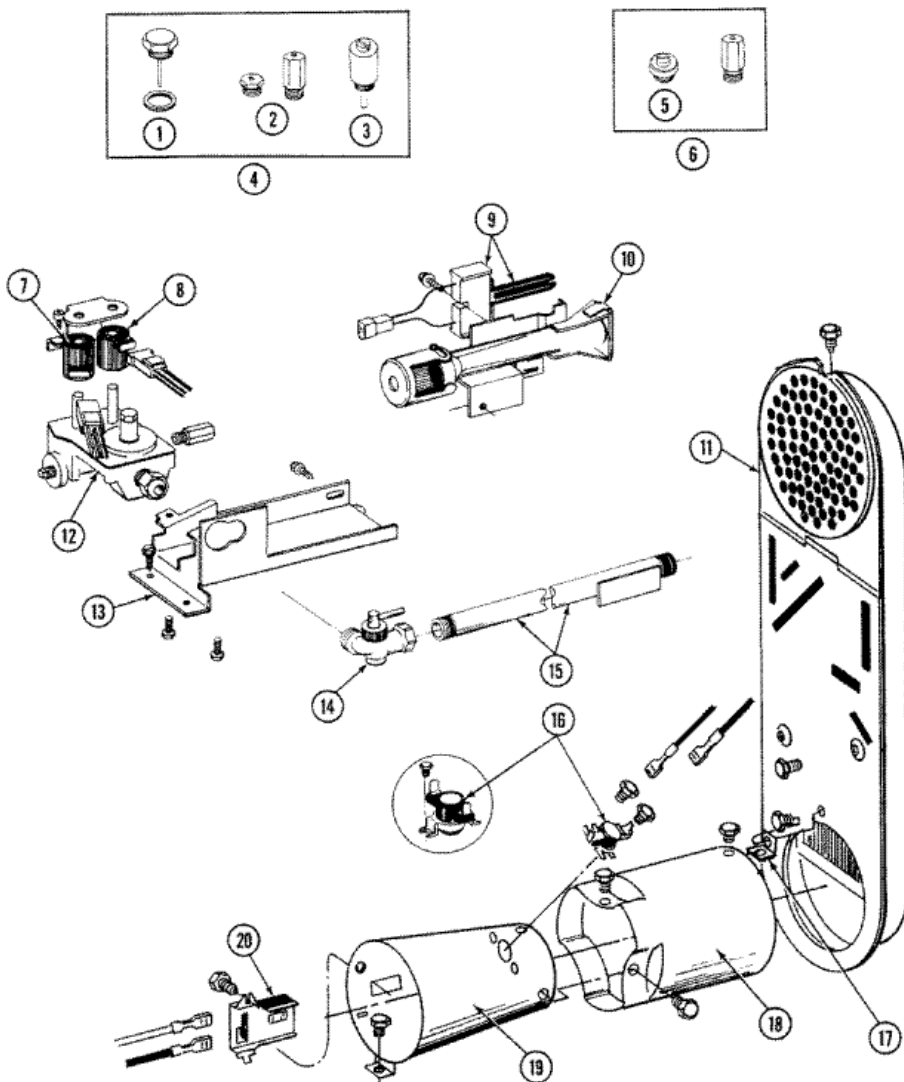

Distribuidor Autorizado

SurteRápido.com

Venta de Refacciones
Electrodomesticas

DG4000 QUEMADOR