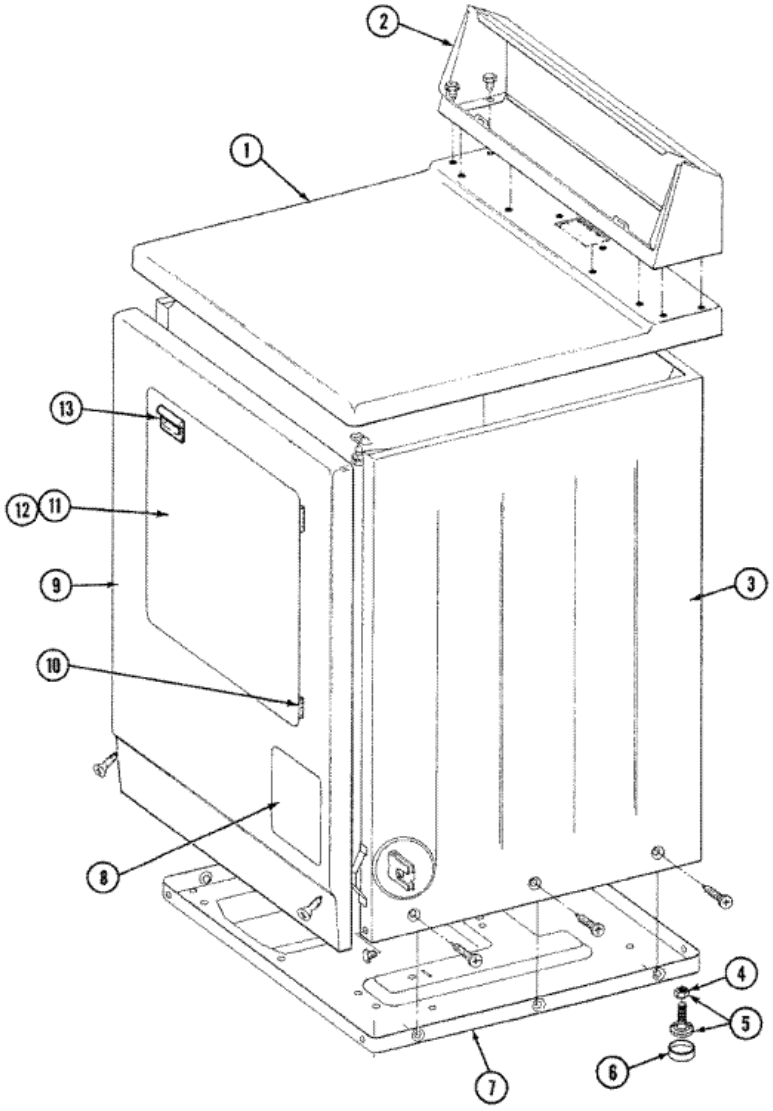

DG4000 GABINETE