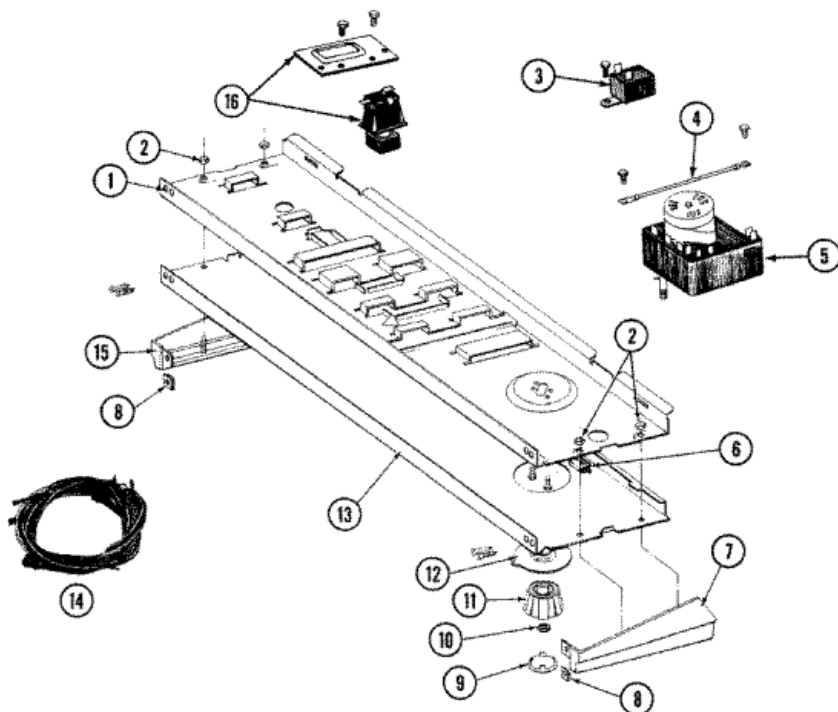

Distribuidor Autorizado

SurteRápido.com

Venta de Refacciones
Electrodomesticas

DG4000 TABLERO

DG4000 TABLERO

1	314184	BACK UP PLATE (S/P)
2	214872	PALNUT, END CAP (S/P)
3	694419	BUZZER - NON-ADJUSTABLE
3	211168	SCREW, No.8 X 5/16 INCH (S/P)
4	204807	GRND.WIRE, SUPP.PLTE TO TOP CVR (S/P)
4	211294	SCREW (S/P)
5	308088	TIMER (S/P)
5	910708	SCREW -RELAY TO TUB SUPPORT (S/P)
5	306483	TIMER
6	214897	PAD, CONTROL PANEL (S/P)
7	210932	SCREW, No.8 X 9/16 CTSK (S/P)
7	207927	END CAP - RIGHT HAND DESCONTINUADO
8	214894	FASTENER, END CAP (S/P)
9	314723	CAP FOR TIMER KNOB
10	312273	NUT (S/P)
11	314724	KNOB FOR TIMER (S/P)
12	33001500	TIMER DIAL INDICATOR (S/P)
13	Y308093	CONTROL PANEL ASSY (S/P)
13	307747	CONTROL PANEL (S/P)
13	210932	SCREW, No.8 X 9/16 CTSK (S/P)
14	308086	WIRE HARNESS (S/P)
14	307303	WIRE HARNESS (S/P)
15	207928	END CAP - LEFT HAND (S/P)
16	211168	SCREW, No.8 X 5/16 INCH (S/P)
16	307305	SWITCH PUSH TO START

DG4000 PUERTA

DG4000 PUERTA

1	314942	INSTRUCTION LABEL (S/P)
2	314941	LABEL, INSTRUCTION (S/P)
3	Y314062	SCREW (S/P)
3	33001230	HINGE (S/P)
4	314946	HANDLE WHITE (S/P)
5	308061	DOOR ASSY. COMPLETE (WHT) (S/P)
6	314966	PANEL, OUTER (WHT) (S/P)
7	306436	DOOR LATCH KIT
8	22001650	FASTENER, PANEL
9	Y310376	CLIP, WIRE HARNESS (S/P)
10	33001508	SWITCH, DOOR
11	314937	SEAL, FRONT PANEL
12	Y313907	TWIN FASTENER (S/P)
13	Y307998	FRONT PANEL (S/P)
14	212949	SCREW (S/P)
14	313113	BUSHING FOR ACCESS STUD (S/P)
15	312369	SLEEVE-ACCESS PANEL STUD (S/P)
16	302542	ACCESS DOOR-WHITE DESCONTINUADO
17	33001305	DOOR STRIKE (S/P)
18	33001192	DOOR SEAL
19	Y308070	DOOR, INNER (W/SEAL) DESCONTINUADO
20	Y313910	CLIP, DOOR LINER TO OUTER PNL (S/P)