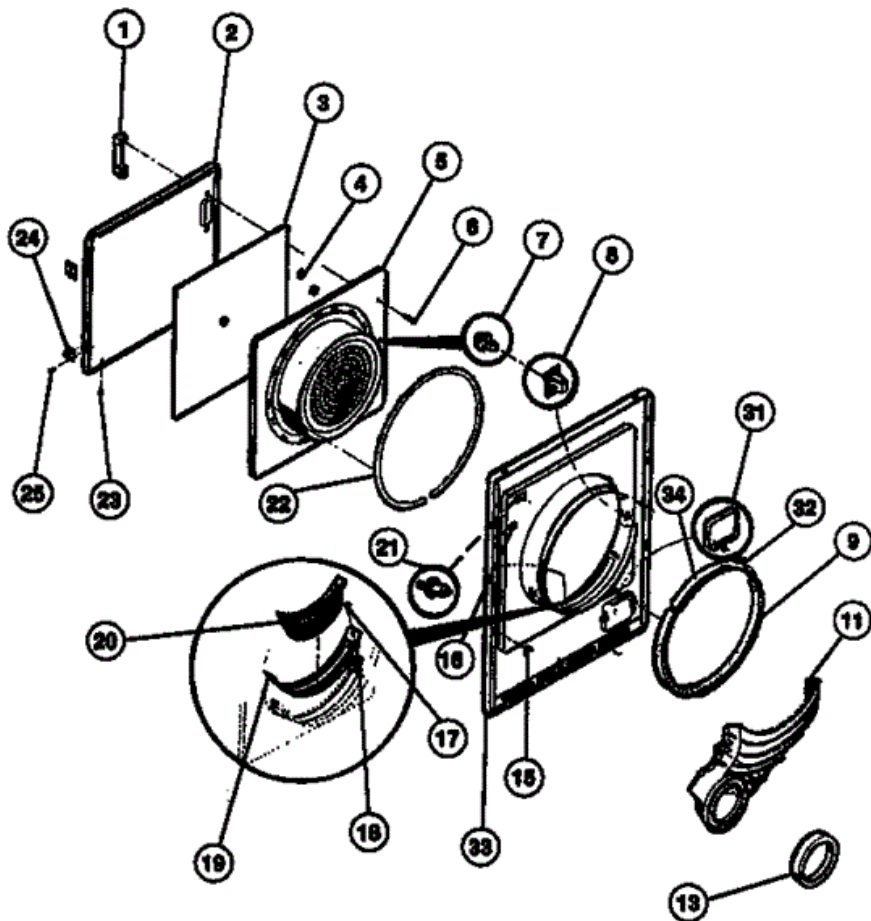

Distribuidor Autorizado

SurteRápido.com

Venta de Refacciones
Electrodomesticas

DG400SXW1 GABINETE

DG400SXW1 GABINETE

*78606	5303281039	CLIP-CAB. FRONT BTM
*78606	5303281153	REAR BEARING KIT (PART OF REAR BEARING KIT.)
1	8011338	SCREW (4)
2	3281175	HINGE (2)
3	5303015671	SCREW (2)
4	5308015309	SCREW
5	5303281129	CORD-SERVICE
6	3281130	COVER
7	3281106	SCREW
8	3281107	WASHER
9	5303281035	SCREW
10	5303281018	PLATE-COVER
12	5303010202	SCREW (4)
13	5303281008	BEARING (PART OF REAR BEARING KIT.)
14	5303281023	BRACKET-BEARING (PART OF REAR BEARING KIT.)
15	5303281033	SCREW (PART OF REAR BEARING KIT.)
16	5303281119	HEATER HSG & SEAL ASSEMBLY
17	3281120	SCREW (2)
18	5308015399	THERMOSTAT - SAFETY
19	5303281009	SHAFT (PART OF REAR BEARING KIT.)
20	3204254	BAFFLE
21	3201199	DRUM
22	5303201200	VANE
23	3202754	SCREW (6)
24	5303207393	SCREW (3)
25	5303205255	SCREW (3) (PART OF REAR BEARING KIT.)
26	3281123	DUCT-HEAT
27	5303281035	SCREW
28	3201202	GROMMET (4)
29	5303281032	BOLT-FOOT (4)
30	5303010202	SCREW
31	5303281020	NUT-FLAT (PART OF REAR BEARING KIT.)
32	5303281019	BALL (PART OF REAR BEARING KIT.)

Distribuidor Autorizado

SurteRápido.com

Venta de Refacciones
Electrodomesticas

DG400SXW1 PUERTA

DG400SXW1 PUERTA

1	5303288839	HANDLE
2	3201203	PANEL-O.D. WHITE
3	5303281067	SHIELD, HEAT
4	3201205	SPACER
5	3201206	PANEL - ID WHITE
6	5303281051	SCREW
7	5303211430	STRIKE DOOR
8	5307521419	CATCH, DOOR
9	5303281049	SEAL
11	5303937116	DUCT-AIR
13	5303281013	SEAL
15	5303281074	CLIP GUIDE (4)
16	3281045	CLIP
17	3281178	SCREW
18	3281061	CLIP
19	5303270382	FRAME LINT TRAP
20	5303270382	TRAP-LINT
21	5308001614	SWITCH-DOOR
22	5303201210	GASKET, DOOR
23	5303161187	SCREW (2)
24	5303281050	HINGE, DOOR (2)
25	5303161187	SCREW (8)
31	3201212	DOOR-ACCESS WHITE
32	3281066	SCREW
33	5303937121	PANEL-FRONT WHITE
34	5303293943	DRUM-GLIDE