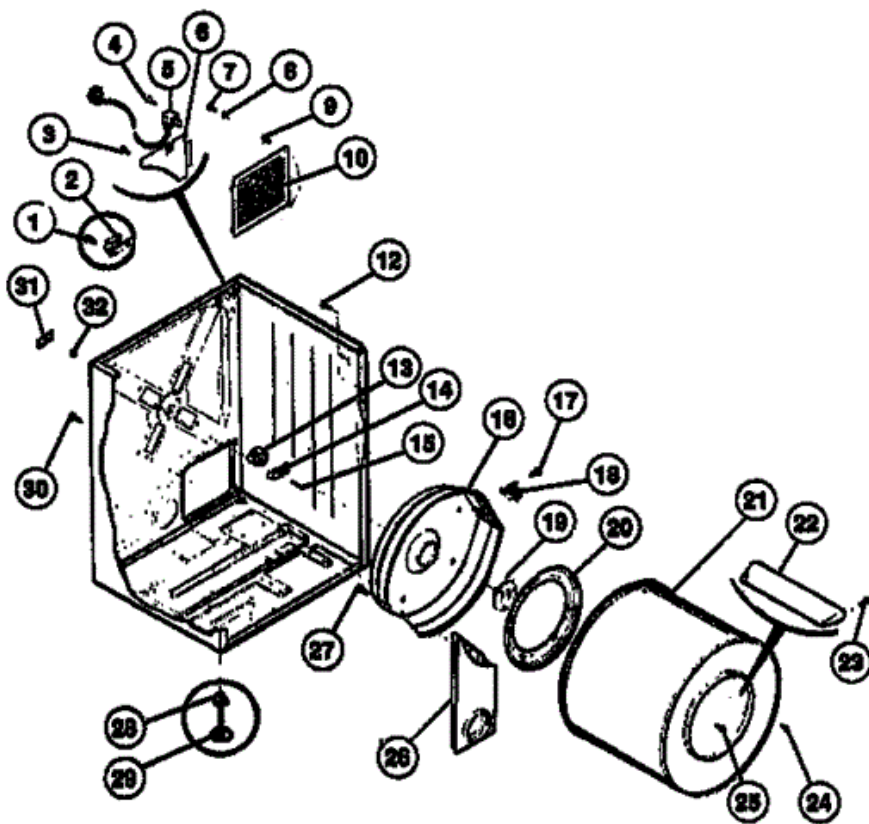

Distribuidor Autorizado

SurteRápido.com

Venta de Refacciones
Electrodomesticas

DG400SXW1 GABINETE

DG400SXW1 GABINETE

*78606	5303281039	CLIP-CAB. FRONT BTM
*78606	5303281153	REAR BEARING KIT (PART OF REAR BEARING KIT.)
1	8011338	SCREW (4)
2	3281175	HINGE (2)
3	5303015671	SCREW (2)
4	5308015309	SCREW
5	5303281129	CORD-SERVICE
6	3281130	COVER
7	3281106	SCREW
8	3281107	WASHER
9	5303281035	SCREW
10	5303281018	PLATE-COVER
12	5303010202	SCREW (4)
13	5303281008	BEARING (PART OF REAR BEARING KIT.)
14	5303281023	BRACKET-BEARING (PART OF REAR BEARING KIT.)
15	5303281033	SCREW (PART OF REAR BEARING KIT.)
16	5303281119	HEATER HSG & SEAL ASSEMBLY
17	3281120	SCREW (2)
18	5308015399	THERMOSTAT - SAFETY
19	5303281009	SHAFT (PART OF REAR BEARING KIT.)
20	3204254	BAFFLE
21	3201199	DRUM
22	5303201200	VANE
23	3202754	SCREW (6)
24	5303207393	SCREW (3)
25	5303205255	SCREW (3) (PART OF REAR BEARING KIT.)
26	3281123	DUCT-HEAT
27	5303281035	SCREW
28	3201202	GROMMET (4)
29	5303281032	BOLT-FOOT (4)
30	5303010202	SCREW
31	5303281020	NUT-FLAT (PART OF REAR BEARING KIT.)
32	5303281019	BALL (PART OF REAR BEARING KIT.)

Distribuidor Autorizado

SurteRápido.com

Venta de Refacciones
Electrodomesticas

DG400SXW1 PUERTA

DG400SXW1 PUERTA

1	5303288839	HANDLE
2	3201203	PANEL-O.D. WHITE
3	5303281067	SHIELD, HEAT
4	3201205	SPACER
5	3201206	PANEL - ID WHITE
6	5303281051	SCREW
7	5303211430	STRIKE DOOR
8	5307521419	CATCH, DOOR
9	5303281049	SEAL
11	5303937116	DUCT-AIR
13	5303281013	SEAL
15	5303281074	CLIP GUIDE (4)
16	3281045	CLIP
17	3281178	SCREW
18	3281061	CLIP
19	5303270382	FRAME LINT TRAP
20	5303270382	TRAP-LINT
21	5308001614	SWITCH-DOOR
22	5303201210	GASKET, DOOR
23	5303161187	SCREW (2)
24	5303281050	HINGE, DOOR (2)
25	5303161187	SCREW (8)
31	3201212	DOOR-ACCESS WHITE
32	3281066	SCREW
33	5303937121	PANEL-FRONT WHITE
34	5303293943	DRUM-GLIDE