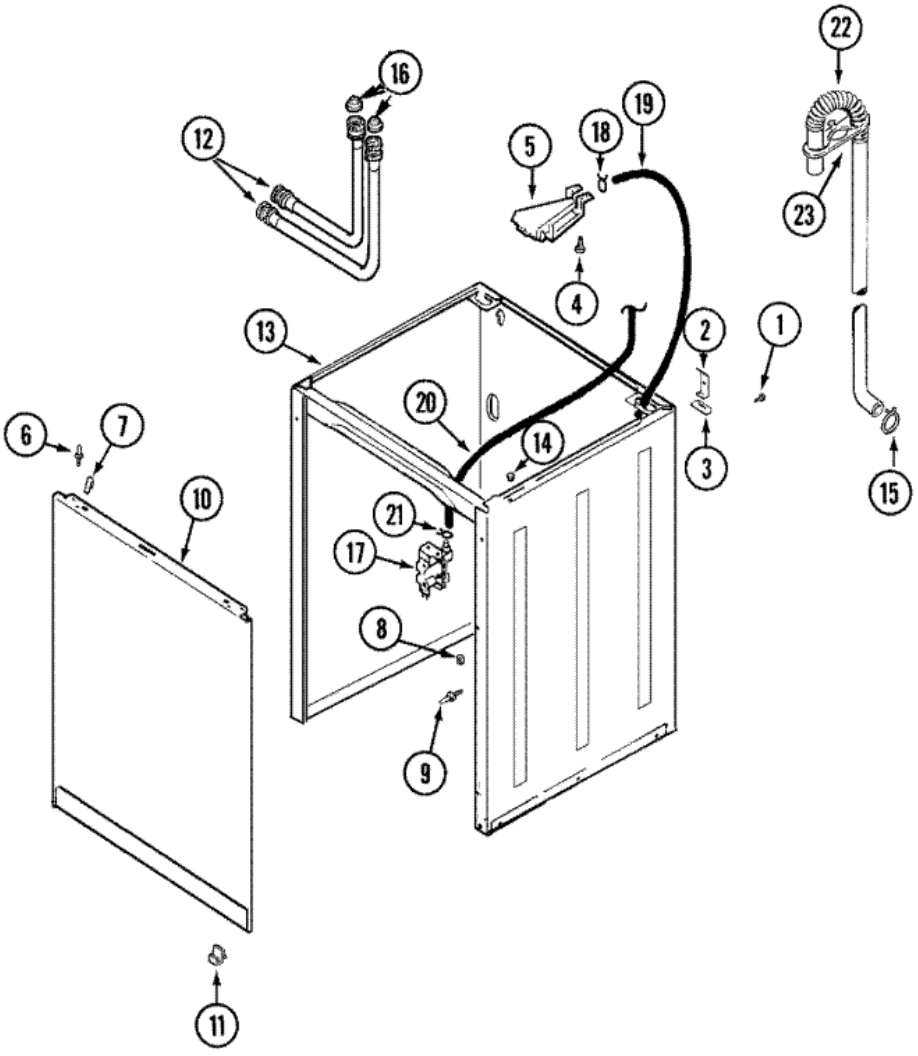

Distribuidor Autorizado

SurteRápido.com

Venta de Refacciones
Electrodomesticas

DLW231RAW BASE

DLW231RAW BASE

1	22004376	SPRING, MOTOR PIVOT
2	21001950	MOTOR (120V 60HZ 2SP)
3	21001486	SLIDE, FOOT (S/P)
4	21002240	PUMP
4	21001906	PUMP
7	33-9946	ISOLATOR, MOTOR
8	35-3570	WASHER, MOTOR PIVOT (S/P)
9	21001783	PLATE & SCREW ASSEMBLY
10	35-3646	ISOLATOR, MOTOR PLATE (S/P)
11	25-7831	SPACER (S/P)
12	21001950	PULLEY, MOTOR-60 HZ
13	22002721	SHIELD, MOTOR (S/P)
14	35-3571	SLIDE, MOTOR PIVOT (S/P)
15	33-9967	WASHER, MOTOR ISOLATOR (S/P)
16	25-7047	WASHER, FLAT (S/P)
17	21002009	NUT, MOTOR PLATE ASY TO MOTOR (S/P)
18	21001598	SPRING, SUSPENSION
19	21001166	HOOK, SUSPENSION SPRING
20	21001881	BAR, STABILIZER
21	35-2046	BRACKET, STABILIZER
22	35-2052	PIN, STABILIZER
23	22004469	FOOT PAD ASSY. (REAR)
25	21001893	BASE, WASHER
25	12002701	BASE (S/P)
26	25-7845	SPEEDNUT (S/P)
27	21001915	HOSE, TUB TO PUMP
28	35-3507	FOOT & PAD ASSY
29	21002026	SNUBBER
30	21352320	BELT, DRIVE
31	25-7830	SPACER
32	21002254	CLAMP, HOSE (S/P)
33	35-2065	PAD, MOTOR PLATE (S/P)

DLW231RAW GABINETE

DLW231RAW GABINETE

1	25-7732	SCREW (S/P)
2	35-2846	HINGE, CABINET TOP
3	35-4128	PAD, HINGE
4	25-3092	SCREW (S/P)
5	21001760	FLUME ASSEMBLY /WATER DIVERTER (S/P)
6	53-0643	PIN, LOCATOR (S/P)
7	25-7220	CLIP, CABINET TOP (S/P)
8	Y311426	NUT, WASHERED LOCK (S/P)
9	53-0643	PIN, LOCATOR (S/P)
9	53-0200	SLEEVE, LOCATOR PIN (S/P)
9	35-4129	BUMPER, CABINET (S/P)
10	35-2084	PANEL, FRONT (WHT)
11	53-0120	CLIP, FRONT PANEL
12	89503	HOSE, 5' INLET
13	21001871	KIT, CABINET/REAR SHIELD (WHT) (S/P)
14	33-2653	BUMPER, CABINET (S/P)
15	27001223	CLAMP, DISCHARGE HOSE (S/P)
16	22002960	STRAINER, WASHER INLET (S/P)
16	25-7048	WASHER (S/P)
17	21001932	VALVE, WATER
18	25-7867	CLAMP (S/P)
19	12002749	HOSE, FLUME/DIVERTER (RUBBER) (S/P)
20	21001748	HOSE, PRESSURE SWITCH (S/P)
21	596669	CLAMP, PRESSURE SWITCH HOSE (S/P)
22	21001872	HOSE, DRAIN (NO CUFF)
23	22003814	RETAINER, DRAIN HOSE (S/P)