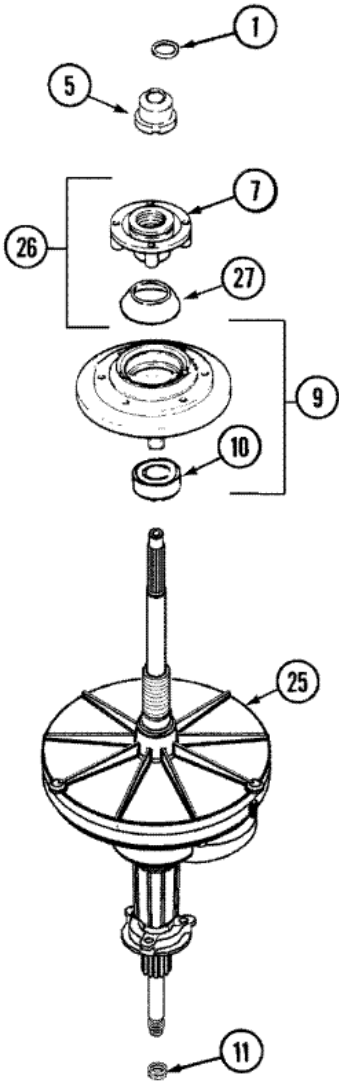

DLW231RAW TABLERO

DLW231RAW TABLERO

1	21001842	PANEL, CONTROL (WHT) (S/P)
2	21001546	ENDCAP, PANEL (LT-WHT) (S/P)
2	25-3092	SCREW (S/P)
3	21001547	ENDCAP, PANEL (RT-WHT) (S/P)
3	25-3092	SCREW (S/P)
4	25-3092	SCREW (S/P)
4	21001139	SWITCH, WATER TEMP. 3 POSITION (S/P)
5	21001554	SWITCH, WATER LEVEL
5	21001882	SWITCH, PRESSURE (EMZ)
5	25-3092	SCREW (S/P)
6	21001520	SKIRT, TIMER KNOB (WHT)
7	21001844	KNOB, TIMER (WHT) (S/P)
8	21001517	SHIELD, CONTROL (1 POS.) (S/P)
9	21001553	FRAME (S/P)
10	21001527	SHIELD, REAR (BACK PANEL) (S/P)
10	25-3092	SCREW (S/P)
11	21001561	TIMER
11	25-3092	SCREW (S/P)
12	21001544	KNOB, SWITCH (WHT) (S/P)
13	21001813	SWITCH, ROCKER (WHT) (S/P)
14	25001192	LAUNDERING TIPS (TRILINGUAL) (S/P)
14	21001846	MANUAL, USE & CARE (S/P)
14	21001948	HARNESS, WIRING (S/P)
14	21001848	HARNESS, WIRE (S/P)

DLW231RAW TRANSMISION

DLW231RAW TRANSMISION

1	25-7941	``O`` RING
2	21001065	SCREW, No.10-24X.50 HXNIBHD (S/P)
3	12002213	KIT, PULLEY & DUST CAP
4	12002213	CAM REPLACEMENT KIT
5	21001533	SEAL NUT ASSEMBLY
6	35-2082	WASHER, 1.25ODX.530IDX.062
6	35-2132	WASHER, 1.25ODX.530IDX.032
7	21002237	BASKET HUB ASSEMBLY
8	25-7854	RING, RETAINING
9	21002237	HOUSING/BEARING ASSY.
10	35-2205	BEARING, SPIN
11	207843	SEAL, TRANSMISSION HOUSING(LIP)
12	12001562	HOUSING/LWR.BEARING ASSY.
13	21001518	SUPPORT, TUB (S/P)
14	21001532	BRACE, TUB (S/P)
15	25-7895	SCREW, SUSP HSG TO LWR BRG ASY (S/P)
16	21001163	HOUSING, SUSPENSION (S/P)
17	35-2017	RETAINER, BRAKE SPRING
18	21001910	SPRING, BRAKE
19	25-7930	SCREW 5/16-18X3/4 (S/P)
20	21001509	SCREW, HIGH PERFORMANCE PLASTIC (S/P)
21	35-2948	BRAKE ROTOR & LINING ASSY
22	21002026	SNUBBER
23	35-6918	STATOR, BRAKE
24	12002213	THRUST BEARING KIT
25	21001867	TRANS. ASSY.(W/O SEAL/BEARING)
26	21002237	TUB SEAL ASSEMBLY
27	33-7224N	TUB SEAL/HUB ASSY (HT TRANS)