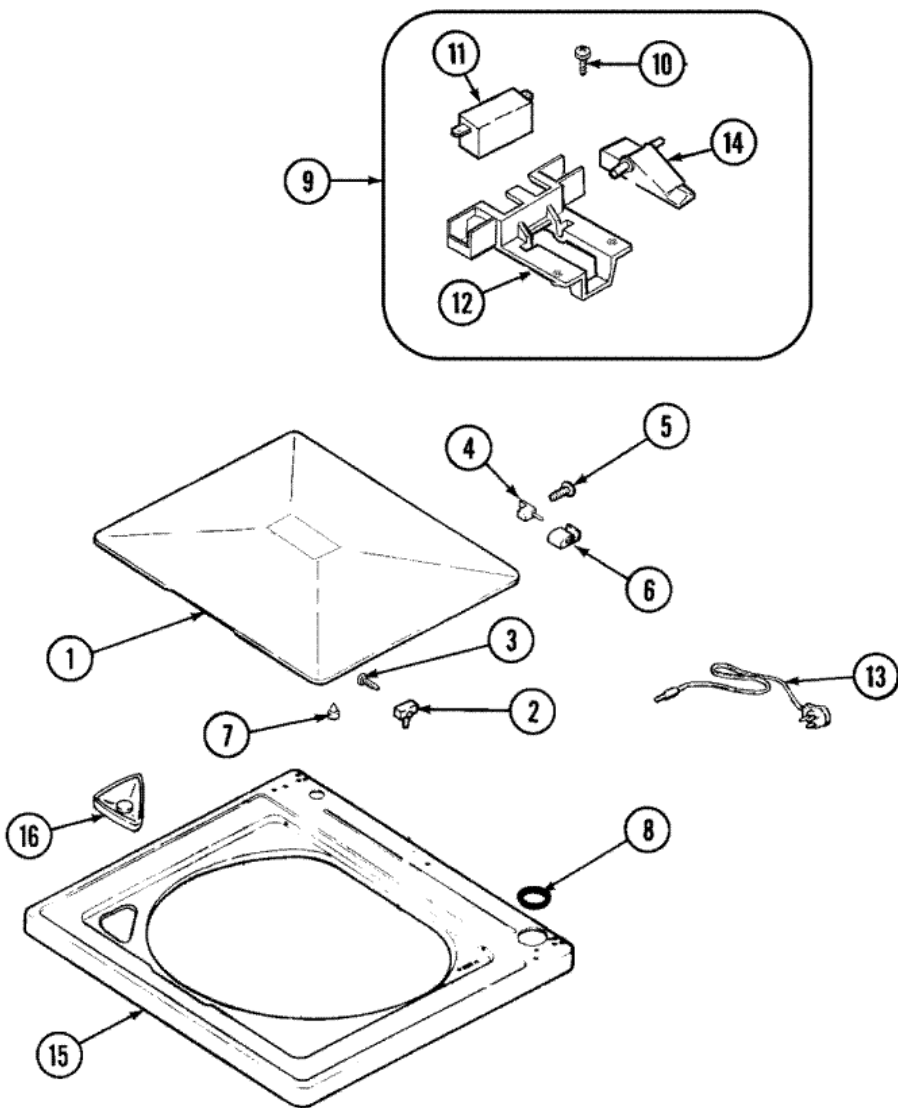

DLW231RAW TABLERO

DLW231RAW TABLERO

1	21001842	PANEL, CONTROL (WHT) (S/P)
2	21001546	ENDCAP, PANEL (LT-WHT) (S/P)
2	25-3092	SCREW (S/P)
3	21001547	ENDCAP, PANEL (RT-WHT) (S/P)
3	25-3092	SCREW (S/P)
4	25-3092	SCREW (S/P)
4	21001139	SWITCH, WATER TEMP. 3 POSITION (S/P)
5	21001554	SWITCH, WATER LEVEL
5	21001882	SWITCH, PRESSURE (EMZ)
5	25-3092	SCREW (S/P)
6	21001520	SKIRT, TIMER KNOB (WHT)
7	21001844	KNOB, TIMER (WHT) (S/P)
8	21001517	SHIELD, CONTROL (1 POS.) (S/P)
9	21001553	FRAME (S/P)
10	21001527	SHIELD, REAR (BACK PANEL) (S/P)
10	25-3092	SCREW (S/P)
11	21001561	TIMER
11	25-3092	SCREW (S/P)
12	21001544	KNOB, SWITCH (WHT) (S/P)
13	21001813	SWITCH, ROCKER (WHT) (S/P)
14	25001192	LAUNDERING TIPS (TRILINGUAL) (S/P)
14	21001846	MANUAL, USE & CARE (S/P)
14	21001948	HARNESS, WIRING (S/P)
14	21001848	HARNESS, WIRE (S/P)

Distribuidor Autorizado

SurteRápido.com

Venta de Refacciones
Electrodomesticas

DLW231RAW CUBIERTA

DLW231RAW CUBIERTA

1	35-2026	LID (WHT) (DOOR) (S/P)
2	43-0057	ACTUATOR, DOOR SWITCH
3	25-7438	SCREW (S/P)
4	35-2045	PIN, HINGE
5	25-7893	SCREW (S/P)
6	35-2044	HINGE, LID
7	35-0581	BUMPER, DOOR (LID) (S/P)
8	35-2063	BUSHING, INSULATOR (S/P)
9	12001187	LID SWITCH ASSY.-W/LEADS
10	21001136	SCREW, SWITCH/HOUSING (S/P)
11	12001187	SWITCH, LID/DOOR SAFETY SPIN
12	21001135	HOUSING, LID SWITCH (S/P)
13	21001592	CORD, POWER (S/P)
14	21001134	LEVER, LID SWITCH
15	21001602	TOP, CABINET (WHT) (S/P)
16	21001597	DISPENSER, BLEACH (S/P)

DLW231RAW TINA

DLW231RAW TINA

1	21001521	TOP, AGITATOR
2	21001510	SCREW (S/P)
3	25-7953	SCREW (S/P)
4	25-8004	SCREW, AGITATOR RETENTION
5	35-3685	GASKET, BASKET TO CENTERPOST (S/P)
6	35-3686	GASKET, TUB TO HOUSING (S/P)
7	25-7967	SCREW, SHOULDER (S/P)
8	35-2328	SEAL, TUB TOP
9	21001905	DISPENSER, FABRIC (ONE PIECE)
10	21001529	BASKET ASSEMBLY (PLASTIC) (S/P)
11	35-2978	SEAL, TUB/HOUSING (S/P)
12	35-3700	TUB ASSEMBLY (PLASTIC) (S/P)
13	21001531	TOP, TUB (PLASTIC)
14	21001530	BASE, AGITATOR