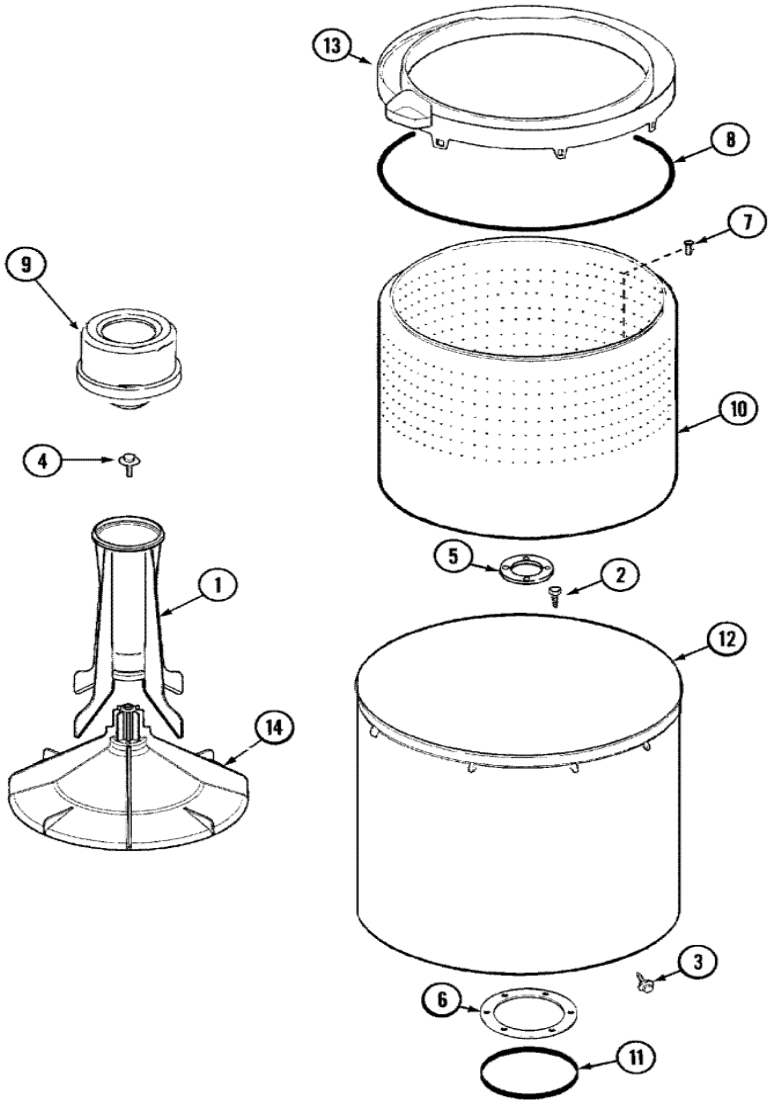

DLW231RAW TRANSMISION

DLW231RAW TRANSMISION

1	25-7941	``O`` RING
2	21001065	SCREW, No.10-24X.50 HXNIBHD (S/P)
3	12002213	KIT, PULLEY & DUST CAP
4	12002213	CAM REPLACEMENT KIT
5	21001533	SEAL NUT ASSEMBLY
6	35-2082	WASHER, 1.25ODX.530IDX.062
6	35-2132	WASHER, 1.25ODX.530IDX.032
7	21002237	BASKET HUB ASSEMBLY
8	25-7854	RING, RETAINING
9	21002237	HOUSING/BEARING ASSY.
10	35-2205	BEARING, SPIN
11	207843	SEAL, TRANSMISSION HOUSING(LIP)
12	12001562	HOUSING/LWR.BEARING ASSY.
13	21001518	SUPPORT, TUB (S/P)
14	21001532	BRACE, TUB (S/P)
15	25-7895	SCREW, SUSP HSG TO LWR BRG ASY (S/P)
16	21001163	HOUSING, SUSPENSION (S/P)
17	35-2017	RETAINER, BRAKE SPRING
18	21001910	SPRING, BRAKE
19	25-7930	SCREW 5/16-18X3/4 (S/P)
20	21001509	SCREW, HIGH PERFORMANCE PLASTIC (S/P)
21	35-2948	BRAKE ROTOR & LINING ASSY
22	21002026	SNUBBER
23	35-6918	STATOR, BRAKE
24	12002213	THRUST BEARING KIT
25	21001867	TRANS. ASSY.(W/O SEAL/BEARING)
26	21002237	TUB SEAL ASSEMBLY
27	33-7224N	TUB SEAL/HUB ASSY (HT TRANS)

DLW231RAW TINA

DLW231RAW TINA

1	21001521	TOP, AGITATOR
2	21001510	SCREW (S/P)
3	25-7953	SCREW (S/P)
4	25-8004	SCREW, AGITATOR RETENTION
5	35-3685	GASKET, BASKET TO CENTERPOST (S/P)
6	35-3686	GASKET, TUB TO HOUSING (S/P)
7	25-7967	SCREW, SHOULDER (S/P)
8	35-2328	SEAL, TUB TOP
9	21001905	DISPENSER, FABRIC (ONE PIECE)
10	21001529	BASKET ASSEMBLY (PLASTIC) (S/P)
11	35-2978	SEAL, TUB/HOUSING (S/P)
12	35-3700	TUB ASSEMBLY (PLASTIC) (S/P)
13	21001531	TOP, TUB (PLASTIC)
14	21001530	BASE, AGITATOR