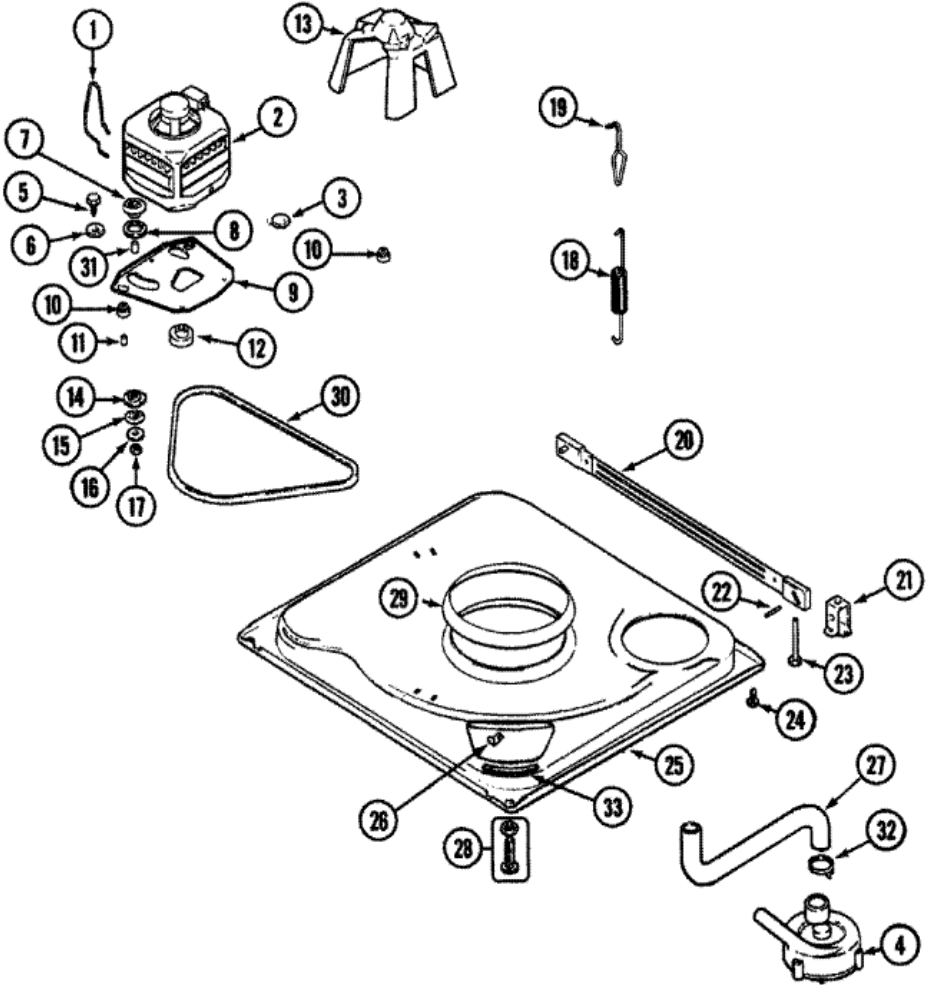

Distribuidor Autorizado

SurteRápido.com

Venta de Refacciones
Electrodomesticas

DLW231RAW BASE

DLW231RAW BASE

1	22004376	SPRING, MOTOR PIVOT
2	21001950	MOTOR (120V 60HZ 2SP)
3	21001486	SLIDE, FOOT (S/P)
4	21002240	PUMP
4	21001906	PUMP
7	33-9946	ISOLATOR, MOTOR
8	35-3570	WASHER, MOTOR PIVOT (S/P)
9	21001783	PLATE & SCREW ASSEMBLY
10	35-3646	ISOLATOR, MOTOR PLATE (S/P)
11	25-7831	SPACER (S/P)
12	21001950	PULLEY, MOTOR-60 HZ
13	22002721	SHIELD, MOTOR (S/P)
14	35-3571	SLIDE, MOTOR PIVOT (S/P)
15	33-9967	WASHER, MOTOR ISOLATOR (S/P)
16	25-7047	WASHER, FLAT (S/P)
17	21002009	NUT, MOTOR PLATE ASY TO MOTOR (S/P)
18	21001598	SPRING, SUSPENSION
19	21001166	HOOK, SUSPENSION SPRING
20	21001881	BAR, STABILIZER
21	35-2046	BRACKET, STABILIZER
22	35-2052	PIN, STABILIZER
23	22004469	FOOT PAD ASSY. (REAR)
25	21001893	BASE, WASHER
25	12002701	BASE (S/P)
26	25-7845	SPEEDNUT (S/P)
27	21001915	HOSE, TUB TO PUMP
28	35-3507	FOOT & PAD ASSY
29	21002026	SNUBBER
30	21352320	BELT, DRIVE
31	25-7830	SPACER
32	21002254	CLAMP, HOSE (S/P)
33	35-2065	PAD, MOTOR PLATE (S/P)

DLW231RAW TABLERO

DLW231RAW TABLERO

1	21001842	PANEL, CONTROL (WHT) (S/P)
2	21001546	ENDCAP, PANEL (LT-WHT) (S/P)
2	25-3092	SCREW (S/P)
3	21001547	ENDCAP, PANEL (RT-WHT) (S/P)
3	25-3092	SCREW (S/P)
4	25-3092	SCREW (S/P)
4	21001139	SWITCH, WATER TEMP. 3 POSITION (S/P)
5	21001554	SWITCH, WATER LEVEL
5	21001882	SWITCH, PRESSURE (EMZ)
5	25-3092	SCREW (S/P)
6	21001520	SKIRT, TIMER KNOB (WHT)
7	21001844	KNOB, TIMER (WHT) (S/P)
8	21001517	SHIELD, CONTROL (1 POS.) (S/P)
9	21001553	FRAME (S/P)
10	21001527	SHIELD, REAR (BACK PANEL) (S/P)
10	25-3092	SCREW (S/P)
11	21001561	TIMER
11	25-3092	SCREW (S/P)
12	21001544	KNOB, SWITCH (WHT) (S/P)
13	21001813	SWITCH, ROCKER (WHT) (S/P)
14	25001192	LAUNDERING TIPS (TRILINGUAL) (S/P)
14	21001846	MANUAL, USE & CARE (S/P)
14	21001948	HARNESS, WIRING (S/P)
14	21001848	HARNESS, WIRE (S/P)