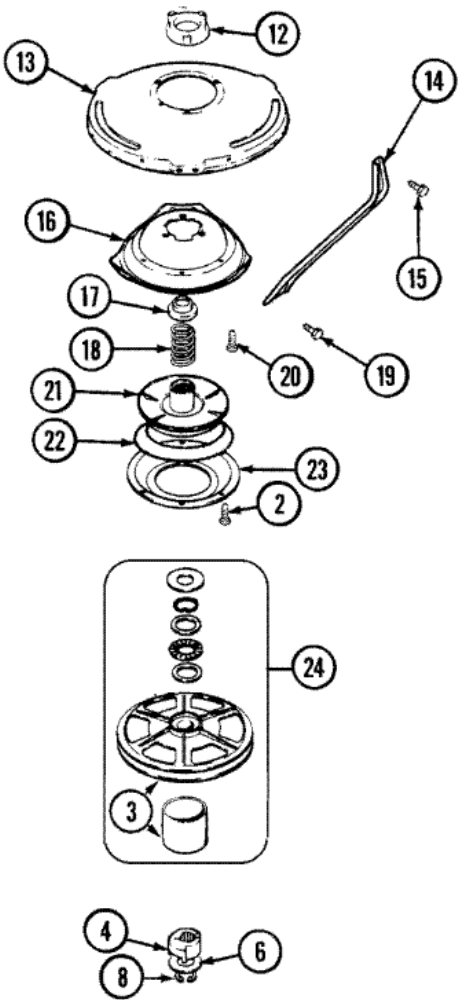

DLW231RAW TRANSMISION

DLW231RAW TRANSMISION

1	25-7941	``O`` RING
2	21001065	SCREW, No.10-24X.50 HXNIBHD (S/P)
3	12002213	KIT, PULLEY & DUST CAP
4	12002213	CAM REPLACEMENT KIT
5	21001533	SEAL NUT ASSEMBLY
6	35-2082	WASHER, 1.25ODX.530IDX.062
6	35-2132	WASHER, 1.25ODX.530IDX.032
7	21002237	BASKET HUB ASSEMBLY
8	25-7854	RING, RETAINING
9	21002237	HOUSING/BEARING ASSY.
10	35-2205	BEARING, SPIN
11	207843	SEAL, TRANSMISSION HOUSING(LIP)
12	12001562	HOUSING/LWR.BEARING ASSY.
13	21001518	SUPPORT, TUB (S/P)
14	21001532	BRACE, TUB (S/P)
15	25-7895	SCREW, SUSP HSG TO LWR BRG ASY (S/P)
16	21001163	HOUSING, SUSPENSION (S/P)
17	35-2017	RETAINER, BRAKE SPRING
18	21001910	SPRING, BRAKE
19	25-7930	SCREW 5/16-18X3/4 (S/P)
20	21001509	SCREW, HIGH PERFORMANCE PLASTIC (S/P)
21	35-2948	BRAKE ROTOR & LINING ASSY
22	21002026	SNUBBER
23	35-6918	STATOR, BRAKE
24	12002213	THRUST BEARING KIT
25	21001867	TRANS. ASSY.(W/O SEAL/BEARING)
26	21002237	TUB SEAL ASSEMBLY
27	33-7224N	TUB SEAL/HUB ASSY (HT TRANS)

DLW231RAW TINA

DLW231RAW TINA

1	21001521	TOP, AGITATOR
2	21001510	SCREW (S/P)
3	25-7953	SCREW (S/P)
4	25-8004	SCREW, AGITATOR RETENTION
5	35-3685	GASKET, BASKET TO CENTERPOST (S/P)
6	35-3686	GASKET, TUB TO HOUSING (S/P)
7	25-7967	SCREW, SHOULDER (S/P)
8	35-2328	SEAL, TUB TOP
9	21001905	DISPENSER, FABRIC (ONE PIECE)
10	21001529	BASKET ASSEMBLY (PLASTIC) (S/P)
11	35-2978	SEAL, TUB/HOUSING (S/P)
12	35-3700	TUB ASSEMBLY (PLASTIC) (S/P)
13	21001531	TOP, TUB (PLASTIC)
14	21001530	BASE, AGITATOR