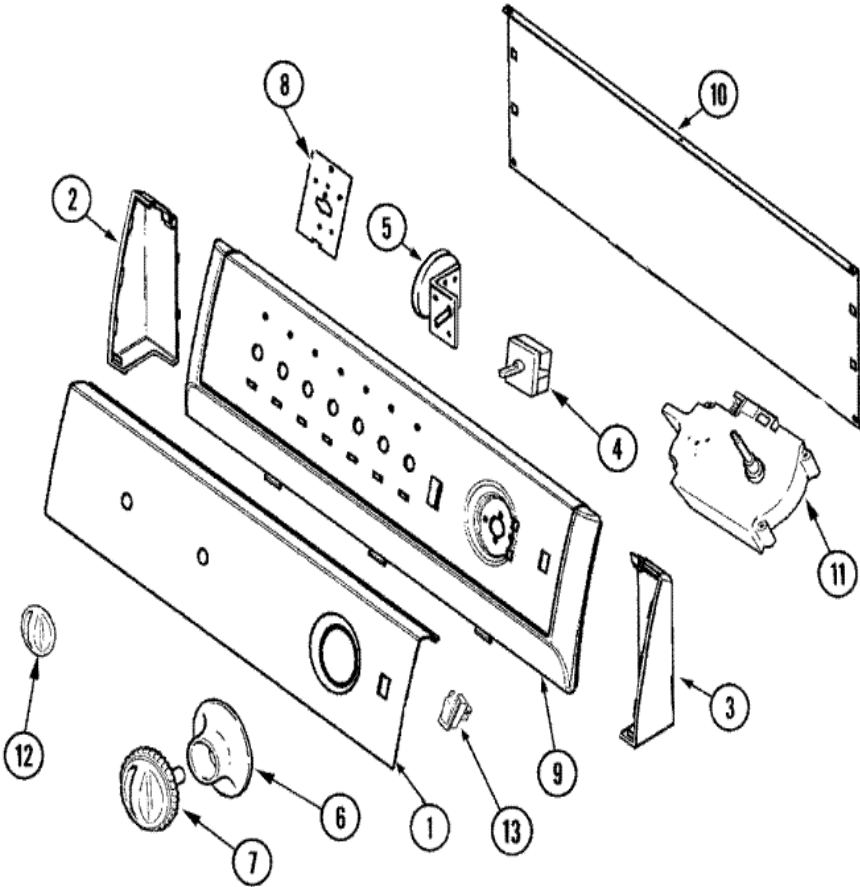

DLW231RAW GABINETE

DLW231RAW GABINETE

1	25-7732	SCREW (S/P)
2	35-2846	HINGE, CABINET TOP
3	35-4128	PAD, HINGE
4	25-3092	SCREW (S/P)
5	21001760	FLUME ASSEMBLY /WATER DIVERTER (S/P)
6	53-0643	PIN, LOCATOR (S/P)
7	25-7220	CLIP, CABINET TOP (S/P)
8	Y311426	NUT, WASHERED LOCK (S/P)
9	53-0643	PIN, LOCATOR (S/P)
9	53-0200	SLEEVE, LOCATOR PIN (S/P)
9	35-4129	BUMPER, CABINET (S/P)
10	35-2084	PANEL, FRONT (WHT)
11	53-0120	CLIP, FRONT PANEL
12	89503	HOSE, 5' INLET
13	21001871	KIT, CABINET/REAR SHIELD (WHT) (S/P)
14	33-2653	BUMPER, CABINET (S/P)
15	27001223	CLAMP, DISCHARGE HOSE (S/P)
16	22002960	STRAINER, WASHER INLET (S/P)
16	25-7048	WASHER (S/P)
17	21001932	VALVE, WATER
18	25-7867	CLAMP (S/P)
19	12002749	HOSE, FLUME/DIVERTER (RUBBER) (S/P)
20	21001748	HOSE, PRESSURE SWITCH (S/P)
21	596669	CLAMP, PRESSURE SWITCH HOSE (S/P)
22	21001872	HOSE, DRAIN (NO CUFF)
23	22003814	RETAINER, DRAIN HOSE (S/P)

DLW231RAW TABLERO

DLW231RAW TABLERO

1	21001842	PANEL, CONTROL (WHT) (S/P)
2	21001546	ENDCAP, PANEL (LT-WHT) (S/P)
2	25-3092	SCREW (S/P)
3	21001547	ENDCAP, PANEL (RT-WHT) (S/P)
3	25-3092	SCREW (S/P)
4	25-3092	SCREW (S/P)
4	21001139	SWITCH, WATER TEMP. 3 POSITION (S/P)
5	21001554	SWITCH, WATER LEVEL
5	21001882	SWITCH, PRESSURE (EMZ)
5	25-3092	SCREW (S/P)
6	21001520	SKIRT, TIMER KNOB (WHT)
7	21001844	KNOB, TIMER (WHT) (S/P)
8	21001517	SHIELD, CONTROL (1 POS.) (S/P)
9	21001553	FRAME (S/P)
10	21001527	SHIELD, REAR (BACK PANEL) (S/P)
10	25-3092	SCREW (S/P)
11	21001561	TIMER
11	25-3092	SCREW (S/P)
12	21001544	KNOB, SWITCH (WHT) (S/P)
13	21001813	SWITCH, ROCKER (WHT) (S/P)
14	25001192	LAUNDERING TIPS (TRILINGUAL) (S/P)
14	21001846	MANUAL, USE & CARE (S/P)
14	21001948	HARNESS, WIRING (S/P)
14	21001848	HARNESS, WIRE (S/P)