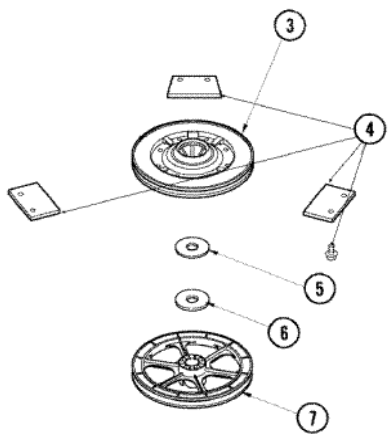

DLW330RAW TINA

DLW330RAW TINA

1	27001195	COVER, OUTER TUB (S/P)
2	21001748	TUBING, PVC 28" (S/P)
3	40076601	GASKET, TUB COVER (S/P)
4	40111001P	TUB, PLASTIC OUTER (S/P)
5	40001102P	BOTTOM, OUTER TUB (S/P)
6	40045202	SPRING, TALL TUB
7	40064301	SCREW, 1/4-15X3/4 HEX (S/P)
8	40015901	DESCONTINUADO
9	40070401	SCREW, 1/4-20X7/8 HEX (S/P)
10	40004201P	MAIN BEARING ASSEMBLY
11	40067901	SCREW (S/P)
12	40037801	GROMMET
13	40008501	ASSEMBLY, PRESSURE BULB
14	285655	CLAMP, HOSE (S/P)

DLW330RAW CUBIERTA

DLW330RAW CUBIERTA

1	27001093	LID (WHT) (S/P)
2	40121402	PANEL, BACK (S/P)
3	501086	SCREW, 8B-18X3/8 SLT (S/P)
4	40038001	BUMPER (S/P)
5	40039201	SCREW, 6-32X.340 FLAT (S/P)
6	40008201	BUSHING, HINGE (S/P)
7	40094002	HINGE, LID LEFT STOP (S/P)
8	40094101	HINGE, LID RIGHT PASS (S/P)
9	40093901	DISPENSER, BLEACH (S/P)
10	40063901	CLIP, HOLD DOWN (S/P)
11	27001182	PANEL, TOP (WHT) (S/P)
12	40102101	CAP, HINGE (S/P)
13	503661	SCREW, 10-16X.44 UNS (S/P)
14	22001650	CLIP, SPRING
15	501086	SCREW, 8B-18X3/8 SLT (S/P)
16	27001095	SWITCH, SPST
17	40040701	SCREW, TAPPING No.6B-20 (S/P)
18	40009801	HOLDER, LID SWITCH
19	40009701	ARM, LID SWITCH

DLW330RAW TRANSMISION

DLW330RAW TRANSMISION

1	12002178	ASSEMBLY, TRANSMISSION (640)
1	27001035	TRANSMISSION (640 RPM) (S/P)
2	12002013	ASSEMBLY, MILK STOOL (S/P)
3	R9900474	BRAKE ASSEMBLY
4	R0000014	KIT, BRAKE PAD
4	26594P	GREASE, SILICONE - 2OZ TUBE (S/P)
5	40065701	WASHER, 2 ODX.63 ID
6	40063201	WASHER, FLAT
7	40047202	PULLEY, SPIN
8	40041501	WASHER
9	40063401	SCREW, 1/4-20X5/8 HEX
10	40047402	HELIX, PLASTIC
11	207843	SEAL, TRANSMISSION HOUSING(LIP)