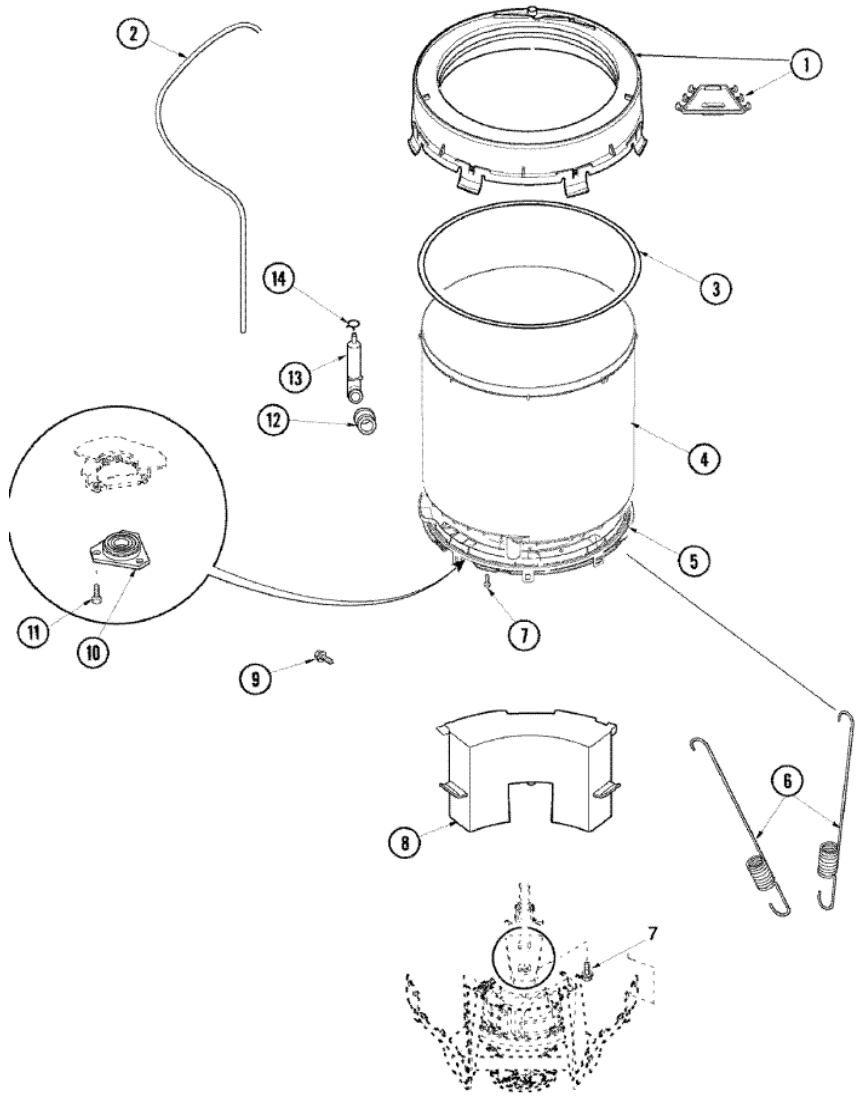

DLW330RAW MOTOR

DLW330RAW MOTOR

1	40112301	SHIELD, MOTOR (S/P)
2	40046701	SCREW, No.10X7/16 ID HX (S/P)
3	27001215	MOTOR ASSEMBLY
4	40053701	POST, ISOLATOR (S/P)
5	40053801	MOUNT, MOTOR UPPER (S/P)
6	40105601	SCREW, 5/6-18 X 1/2 (S/P)
7	40015502R	DESCONTINUADO
8	40054301	MOUNT, MOTOR LOWER (S/P)
9	40095101	LOCKNUT, 10-32 (S/P)
10	40061401	SPRING, IDLER LEVER
11	23748	RING, RETAINING (S/P)
12	27001028	IDLER LEVER ASSEMBLY
13	40063701	SCREW, 10-16X1.75 (S/P)
14	27001233	ASSEMBLY, PUMP COMPLETE
15	27001007	BELT, SPIN
16	52549	WASHER, 501 ID X3/4 ODX (S/P)
17	27001225	NUT, JAM MID LOCK 1/4-20 (S/P)
17	40038901	SCREW, 1/4-20 (S/P)
17	40045001	IDLER PULLEY ASSEMBLY

DLW330RAW TINA

DLW330RAW TINA

1	27001195	COVER, OUTER TUB (S/P)
2	21001748	TUBING, PVC 28" (S/P)
3	40076601	GASKET, TUB COVER (S/P)
4	40111001P	TUB, PLASTIC OUTER (S/P)
5	40001102P	BOTTOM, OUTER TUB (S/P)
6	40045202	SPRING, TALL TUB
7	40064301	SCREW, 1/4-15X3/4 HEX (S/P)
8	40015901	DESCONTINUADO
9	40070401	SCREW, 1/4-20X7/8 HEX (S/P)
10	40004201P	MAIN BEARING ASSEMBLY
11	40067901	SCREW (S/P)
12	40037801	GROMMET
13	40008501	ASSEMBLY, PRESSURE BULB
14	285655	CLAMP, HOSE (S/P)

DLW330RAW CUBIERTA

DLW330RAW CUBIERTA

1	27001093	LID (WHT) (S/P)
2	40121402	PANEL, BACK (S/P)
3	501086	SCREW, 8B-18X3/8 SLT (S/P)
4	40038001	BUMPER (S/P)
5	40039201	SCREW, 6-32X.340 FLAT (S/P)
6	40008201	BUSHING, HINGE (S/P)
7	40094002	HINGE, LID LEFT STOP (S/P)
8	40094101	HINGE, LID RIGHT PASS (S/P)
9	40093901	DISPENSER, BLEACH (S/P)
10	40063901	CLIP, HOLD DOWN (S/P)
11	27001182	PANEL, TOP (WHT) (S/P)
12	40102101	CAP, HINGE (S/P)
13	503661	SCREW, 10-16X.44 UNS (S/P)
14	22001650	CLIP, SPRING
15	501086	SCREW, 8B-18X3/8 SLT (S/P)
16	27001095	SWITCH, SPST
17	40040701	SCREW, TAPPING No.6B-20 (S/P)
18	40009801	HOLDER, LID SWITCH
19	40009701	ARM, LID SWITCH