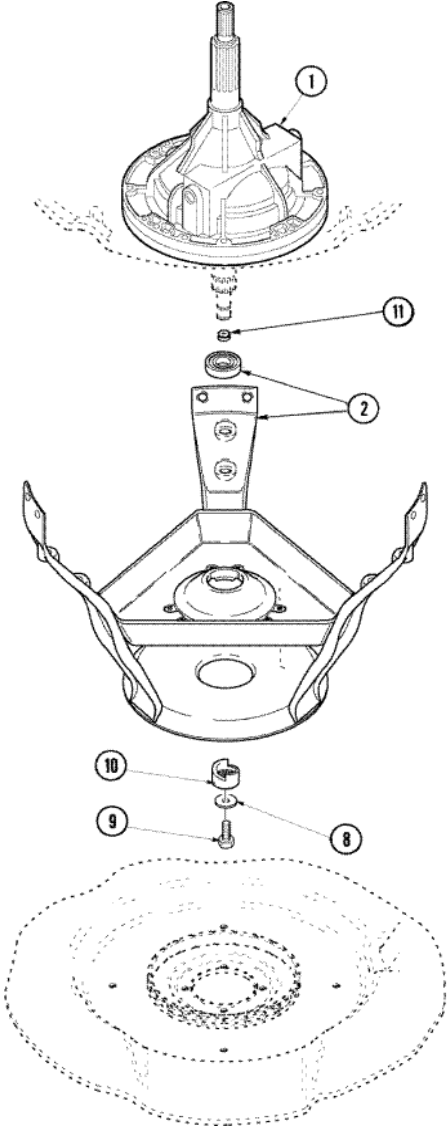

DLW330RAW TINA

DLW330RAW TINA

1	27001195	COVER, OUTER TUB (S/P)
2	21001748	TUBING, PVC 28" (S/P)
3	40076601	GASKET, TUB COVER (S/P)
4	40111001P	TUB, PLASTIC OUTER (S/P)
5	40001102P	BOTTOM, OUTER TUB (S/P)
6	40045202	SPRING, TALL TUB
7	40064301	SCREW, 1/4-15X3/4 HEX (S/P)
8	40015901	DESCONTINUADO
9	40070401	SCREW, 1/4-20X7/8 HEX (S/P)
10	40004201P	MAIN BEARING ASSEMBLY
11	40067901	SCREW (S/P)
12	40037801	GROMMET
13	40008501	ASSEMBLY, PRESSURE BULB
14	285655	CLAMP, HOSE (S/P)

DLW330RAW CUBIERTA

DLW330RAW CUBIERTA

1	27001093	LID (WHT) (S/P)
2	40121402	PANEL, BACK (S/P)
3	501086	SCREW, 8B-18X3/8 SLT (S/P)
4	40038001	BUMPER (S/P)
5	40039201	SCREW, 6-32X.340 FLAT (S/P)
6	40008201	BUSHING, HINGE (S/P)
7	40094002	HINGE, LID LEFT STOP (S/P)
8	40094101	HINGE, LID RIGHT PASS (S/P)
9	40093901	DISPENSER, BLEACH (S/P)
10	40063901	CLIP, HOLD DOWN (S/P)
11	27001182	PANEL, TOP (WHT) (S/P)
12	40102101	CAP, HINGE (S/P)
13	503661	SCREW, 10-16X.44 UNS (S/P)
14	22001650	CLIP, SPRING
15	501086	SCREW, 8B-18X3/8 SLT (S/P)
16	27001095	SWITCH, SPST
17	40040701	SCREW, TAPPING No.6B-20 (S/P)
18	40009801	HOLDER, LID SWITCH
19	40009701	ARM, LID SWITCH

DLW330RAW TRANSMISION

DLW330RAW TRANSMISION

1	12002178	ASSEMBLY, TRANSMISSION (640)
1	27001035	TRANSMISSION (640 RPM) (S/P)
2	12002013	ASSEMBLY, MILK STOOL (S/P)
3	R9900474	BRAKE ASSEMBLY
4	R0000014	KIT, BRAKE PAD
4	26594P	GREASE, SILICONE - 2OZ TUBE (S/P)
5	40065701	WASHER, 2 ODX.63 ID
6	40063201	WASHER, FLAT
7	40047202	PULLEY, SPIN
8	40041501	WASHER
9	40063401	SCREW, 1/4-20X5/8 HEX
10	40047402	HELIX, PLASTIC
11	207843	SEAL, TRANSMISSION HOUSING(LIP)