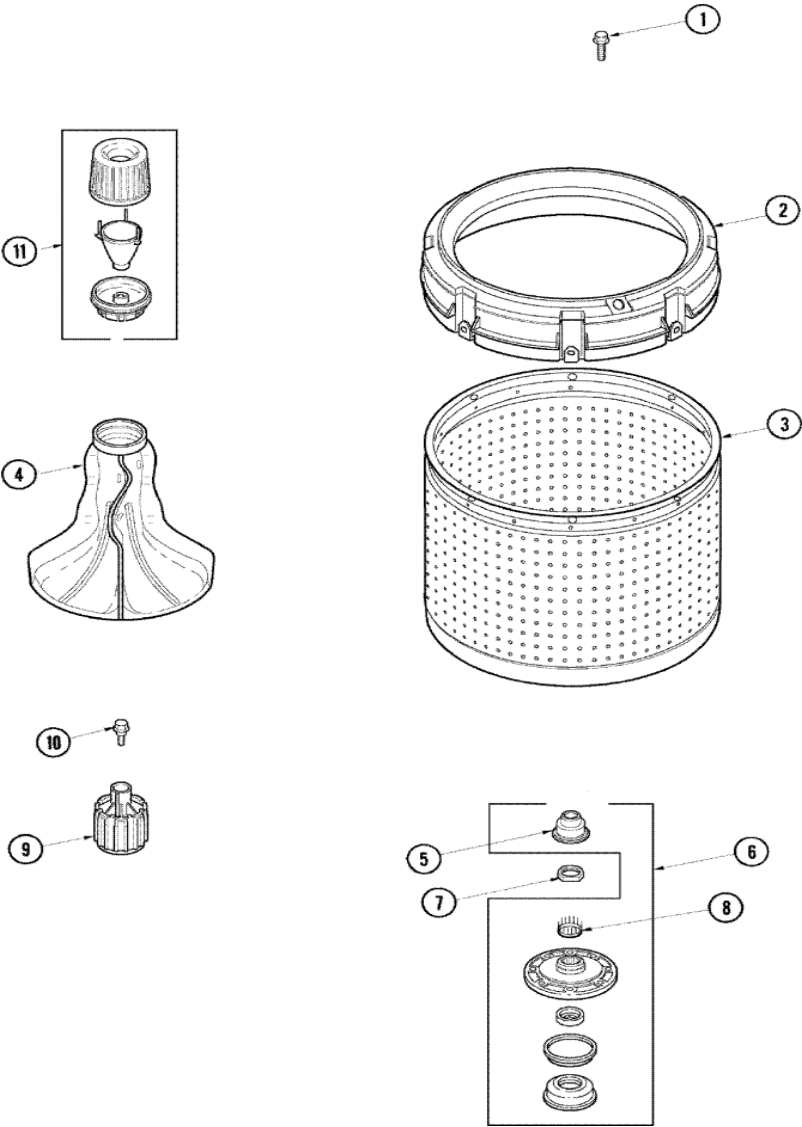

DLW330RAW TABLERO

DLW330RAW TABLERO

1	503674W	COVER, TOP (WHT) (S/P)
2	501086	SCREW, 8B-18X3/8 SLT (S/P)
3	40077101	SWITCH, TEMPERATURE SELECT (S/P)
4	40077201	SWITCH, PRESSURE (3 POS) (S/P)
4	501086	SCREW, 8B-18X3/8 SLT (S/P)
5	501086	SCREW, 8B-18X3/8 SLT (S/P)
5	40058801	TIMER, 7 CYCLE(MALLORY) (S/P)
6	501086	SCREW, 8B-18X3/8 SLT (S/P)
6	40012701W	DESCONTINUADO
6	40012702W	ENDCAP (LT-WHT) (S/P)
7	40039601	SUPPORT, CONTROL PANEL (S/P)
8	40083301	MEDALLION (S/P)
8	27001081	PANEL, GRAPHIC(WHITE) (S/P)
9	27001134	DIAL, TIMER KNOB (WHT) (S/P)
10	40014001W	ASSY, TIMER KNOB (WHT) (S/P)
11	40013401W	ASSY, SELECTOR KNOB (WHT) (S/P)

DLW330RAW TINA

DLW330RAW TINA

1	40063301	SCREW, 5/16-18X7/8 HX (S/P)
2	27001052	ASSEMBLY, BALANCE RING (S/P)
3	719P3	ASSEMBLY, WASH TUB (S/P)
4	40000501W	AGITATOR, FLEX VANE
5	40016101	SEAL, BELL DRIVE
6	2204512	TRIPLE LIP SEAL/BEARING KIT
7	40016301	NUT, LOCK
8	40008301	INSERT, SPLINE
9	R9900189	KIT, DRIVE BELL AND SEAL
10	40065102	SCREW, SHOULDER 1/4 (S/P)
11	40002101W	ASSEMBLY, FABRIC SOFTNER