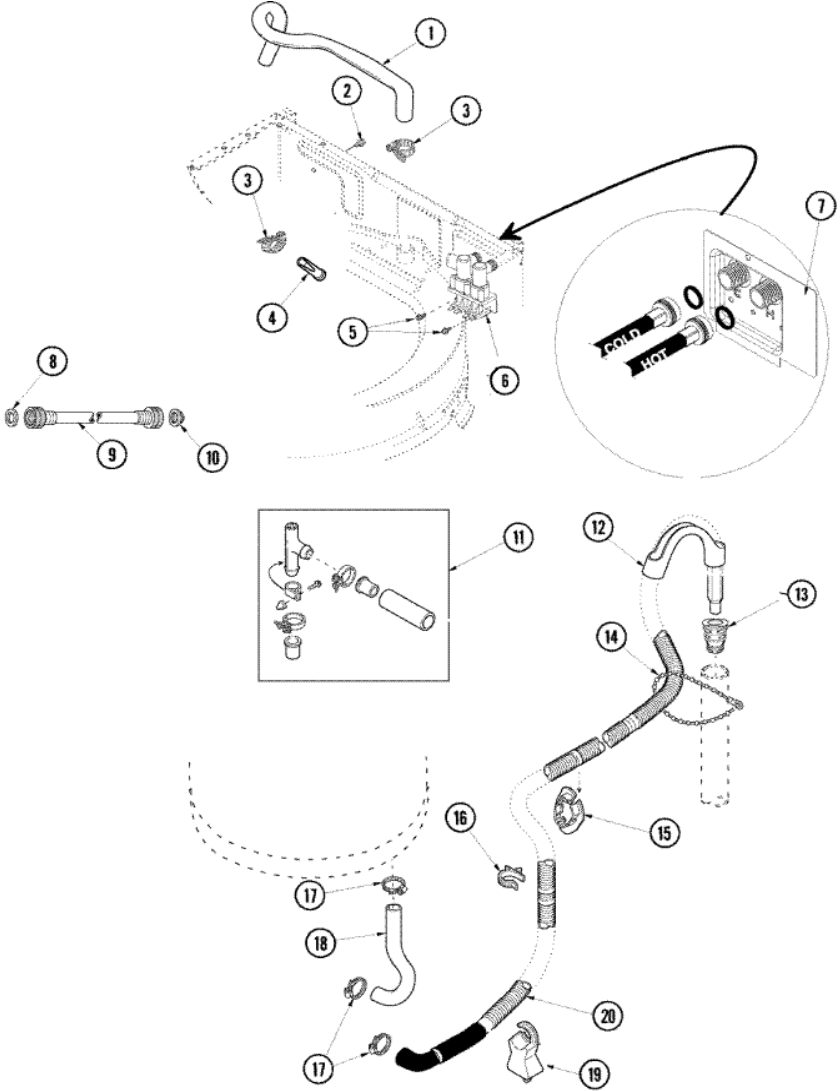

DLW330RAW TINA

DLW330RAW TINA

1	40063301	SCREW, 5/16-18X7/8 HX (S/P)
2	27001052	ASSEMBLY, BALANCE RING (S/P)
3	719P3	ASSEMBLY, WASH TUB (S/P)
4	40000501W	AGITATOR, FLEX VANE
5	40016101	SEAL, BELL DRIVE
6	2204512	TRIPLE LIP SEAL/BEARING KIT
7	40016301	NUT, LOCK
8	40008301	INSERT, SPLINE
9	R9900189	KIT, DRIVE BELL AND SEAL
10	40065102	SCREW, SHOULDER 1/4 (S/P)
11	40002101W	ASSEMBLY, FABRIC SOFTNER

DLW330RAW MANGUERAS

DLW330RAW MANGUERAS

1	27001184	HOSE, MIXING VALVE TO TUB (S/P)
2	503661	SCREW, 10-16X.44 UNS (S/P)
3	36801	CLAMP, HOSE (S/P)
4	22001900	PREVENTOR, BACKFLOW (S/P)
5	501086	SCREW, 8B-18X3/8 SLT (S/P)
6	R0131578	VALVE, MIXING E1 (S/P)
7	40098801	PLATE, MIXING VALUE (S/P)
8	20290	WASHER, 19/32 IDX1.031 (S/P)
9	21001466	HOSE, WATER INLET (HOT) (S/P)
10	22002960	WASHER, FILTER (S/P)
11	562P3	SIPHON KIT
12	22003814	SLEEVE, DRAIN HOSE (S/P)
13	40008101	ADAPTER, STANDPIPE (S/P)
14	8539404	STRAP, STANDPIPE-BEADED (S/P)
15	40058501	RELIEF, STRAIN DRAIN (S/P)
16	36014	CLIP, RETAINER-HOSE (S/P)
17	27001024	CLAMP, HOSE (S/P)
18	40094201	HOSE, TUB TO PUMP (S/P)
19	40044901	STAND, HOSE (S/P)
20	40053901	HOSE, DRAIN

DLW330RAW TINA

DLW330RAW TINA

1	27001195	COVER, OUTER TUB (S/P)
2	21001748	TUBING, PVC 28" (S/P)
3	40076601	GASKET, TUB COVER (S/P)
4	40111001P	TUB, PLASTIC OUTER (S/P)
5	40001102P	BOTTOM, OUTER TUB (S/P)
6	40045202	SPRING, TALL TUB
7	40064301	SCREW, 1/4-15X3/4 HEX (S/P)
8	40015901	DESCONTINUADO
9	40070401	SCREW, 1/4-20X7/8 HEX (S/P)
10	40004201P	MAIN BEARING ASSEMBLY
11	40067901	SCREW (S/P)
12	40037801	GROMMET
13	40008501	ASSEMBLY, PRESSURE BULB
14	285655	CLAMP, HOSE (S/P)