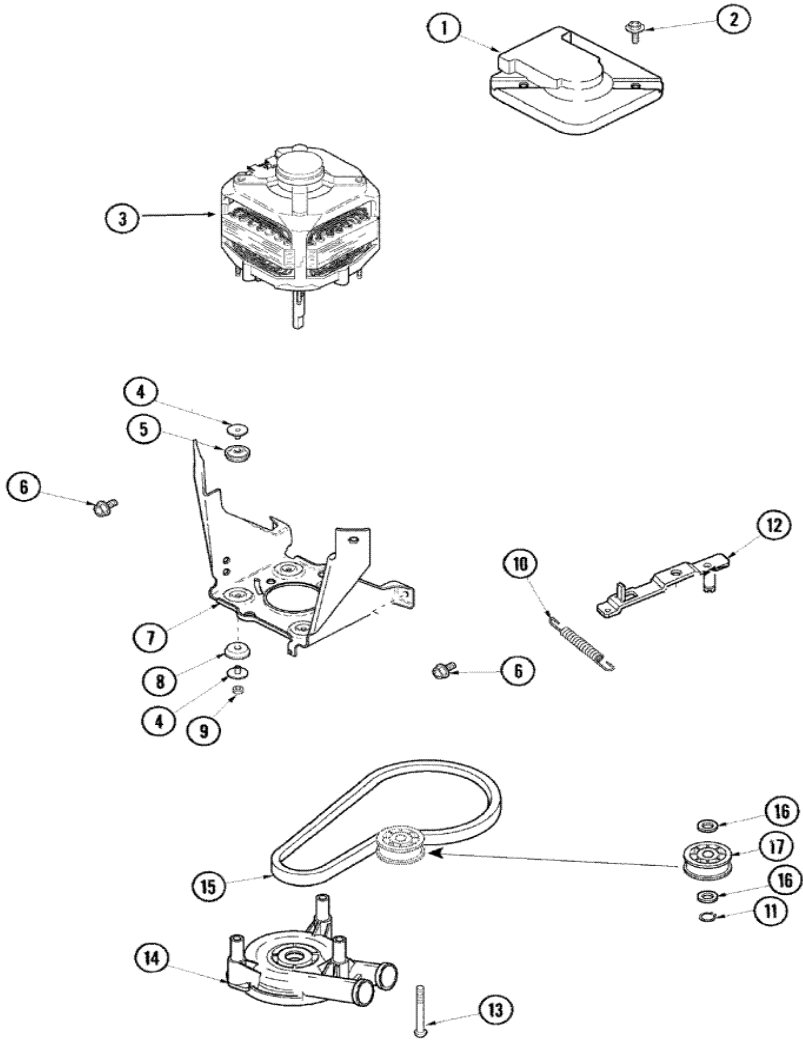

DLW330RAW MANGUERAS

DLW330RAW MANGUERAS

1	27001184	HOSE, MIXING VALVE TO TUB (S/P)
2	503661	SCREW, 10-16X.44 UNS (S/P)
3	36801	CLAMP, HOSE (S/P)
4	22001900	PREVENTOR, BACKFLOW (S/P)
5	501086	SCREW, 8B-18X3/8 SLT (S/P)
6	R0131578	VALVE, MIXING E1 (S/P)
7	40098801	PLATE, MIXING VALUE (S/P)
8	20290	WASHER, 19/32 IDX1.031 (S/P)
9	21001466	HOSE, WATER INLET (HOT) (S/P)
10	22002960	WASHER, FILTER (S/P)
11	562P3	SIPHON KIT
12	22003814	SLEEVE, DRAIN HOSE (S/P)
13	40008101	ADAPTER, STANDPIPE (S/P)
14	8539404	STRAP, STANDPIPE-BEADED (S/P)
15	40058501	RELIEF, STRAIN DRAIN (S/P)
16	36014	CLIP, RETAINER-HOSE (S/P)
17	27001024	CLAMP, HOSE (S/P)
18	40094201	HOSE, TUB TO PUMP (S/P)
19	40044901	STAND, HOSE (S/P)
20	40053901	HOSE, DRAIN

DLW330RAW MOTOR

DLW330RAW MOTOR

1	40112301	SHIELD, MOTOR (S/P)
2	40046701	SCREW, No.10X7/16 ID HX (S/P)
3	27001215	MOTOR ASSEMBLY
4	40053701	POST, ISOLATOR (S/P)
5	40053801	MOUNT, MOTOR UPPER (S/P)
6	40105601	SCREW, 5/6-18 X 1/2 (S/P)
7	40015502R	DESCONTINUADO
8	40054301	MOUNT, MOTOR LOWER (S/P)
9	40095101	LOCKNUT, 10-32 (S/P)
10	40061401	SPRING, IDLER LEVER
11	23748	RING, RETAINING (S/P)
12	27001028	IDLER LEVER ASSEMBLY
13	40063701	SCREW, 10-16X1.75 (S/P)
14	27001233	ASSEMBLY, PUMP COMPLETE
15	27001007	BELT, SPIN
16	52549	WASHER, 501 ID X3/4 ODX (S/P)
17	27001225	NUT, JAM MID LOCK 1/4-20 (S/P)
17	40038901	SCREW, 1/4-20 (S/P)
17	40045001	IDLER PULLEY ASSEMBLY

DLW330RAW TINA

DLW330RAW TINA

1	27001195	COVER, OUTER TUB (S/P)
2	21001748	TUBING, PVC 28" (S/P)
3	40076601	GASKET, TUB COVER (S/P)
4	40111001P	TUB, PLASTIC OUTER (S/P)
5	40001102P	BOTTOM, OUTER TUB (S/P)
6	40045202	SPRING, TALL TUB
7	40064301	SCREW, 1/4-15X3/4 HEX (S/P)
8	40015901	DESCONTINUADO
9	40070401	SCREW, 1/4-20X7/8 HEX (S/P)
10	40004201P	MAIN BEARING ASSEMBLY
11	40067901	SCREW (S/P)
12	40037801	GROMMET
13	40008501	ASSEMBLY, PRESSURE BULB
14	285655	CLAMP, HOSE (S/P)