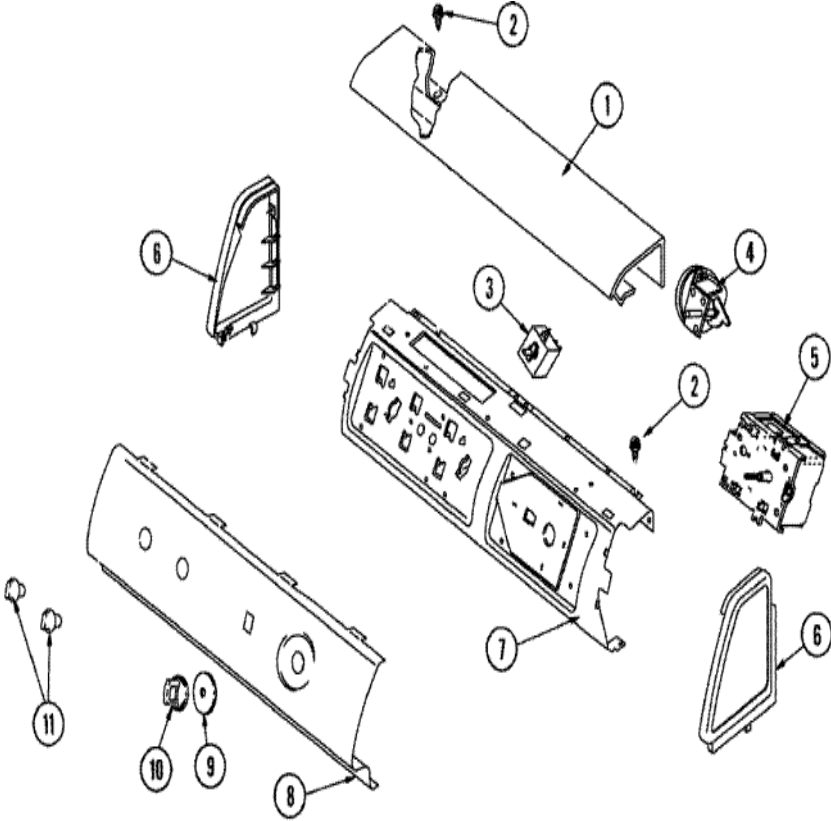

DLW330RAW TABLERO