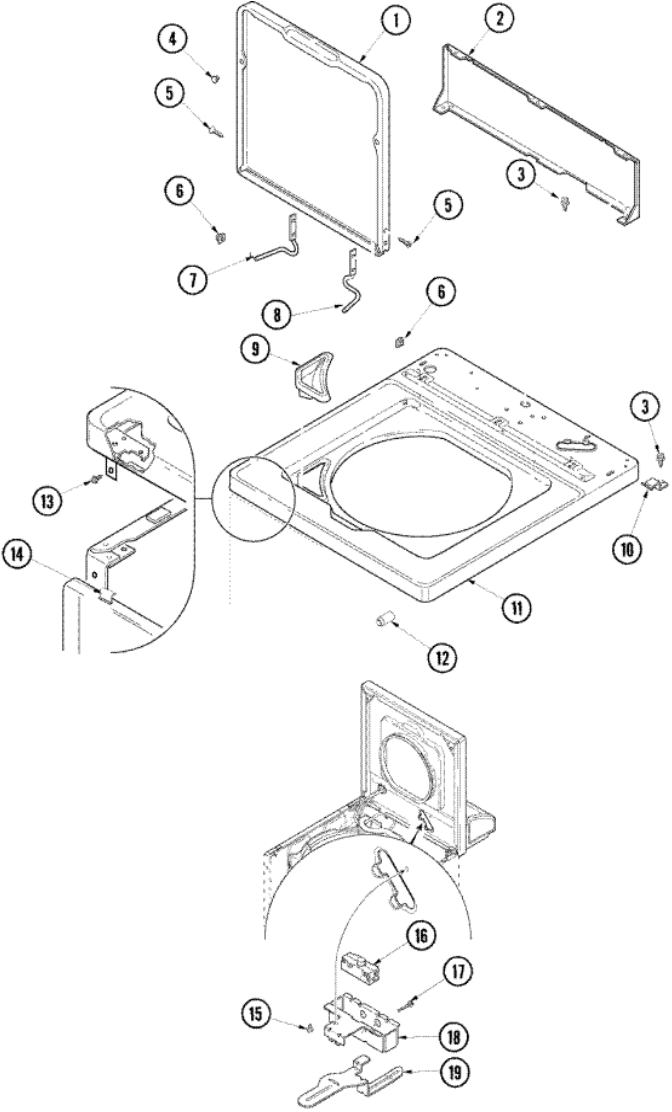

DLW330RAW MOTOR

DLW330RAW MOTOR

1	40112301	SHIELD, MOTOR (S/P)
2	40046701	SCREW, No.10X7/16 ID HX (S/P)
3	27001215	MOTOR ASSEMBLY
4	40053701	POST, ISOLATOR (S/P)
5	40053801	MOUNT, MOTOR UPPER (S/P)
6	40105601	SCREW, 5/6-18 X 1/2 (S/P)
7	40015502R	DESCONTINUADO
8	40054301	MOUNT, MOTOR LOWER (S/P)
9	40095101	LOCKNUT, 10-32 (S/P)
10	40061401	SPRING, IDLER LEVER
11	23748	RING, RETAINING (S/P)
12	27001028	IDLER LEVER ASSEMBLY
13	40063701	SCREW, 10-16X1.75 (S/P)
14	27001233	ASSEMBLY, PUMP COMPLETE
15	27001007	BELT, SPIN
16	52549	WASHER, 501 ID X3/4 ODX (S/P)
17	27001225	NUT, JAM MID LOCK 1/4-20 (S/P)
17	40038901	SCREW, 1/4-20 (S/P)
17	40045001	IDLER PULLEY ASSEMBLY

DLW330RAW TINA

DLW330RAW TINA

1	27001195	COVER, OUTER TUB (S/P)
2	21001748	TUBING, PVC 28" (S/P)
3	40076601	GASKET, TUB COVER (S/P)
4	40111001P	TUB, PLASTIC OUTER (S/P)
5	40001102P	BOTTOM, OUTER TUB (S/P)
6	40045202	SPRING, TALL TUB
7	40064301	SCREW, 1/4-15X3/4 HEX (S/P)
8	40015901	DESCONTINUADO
9	40070401	SCREW, 1/4-20X7/8 HEX (S/P)
10	40004201P	MAIN BEARING ASSEMBLY
11	40067901	SCREW (S/P)
12	40037801	GROMMET
13	40008501	ASSEMBLY, PRESSURE BULB
14	285655	CLAMP, HOSE (S/P)

DLW330RAW CUBIERTA

DLW330RAW CUBIERTA

1	27001093	LID (WHT) (S/P)
2	40121402	PANEL, BACK (S/P)
3	501086	SCREW, 8B-18X3/8 SLT (S/P)
4	40038001	BUMPER (S/P)
5	40039201	SCREW, 6-32X.340 FLAT (S/P)
6	40008201	BUSHING, HINGE (S/P)
7	40094002	HINGE, LID LEFT STOP (S/P)
8	40094101	HINGE, LID RIGHT PASS (S/P)
9	40093901	DISPENSER, BLEACH (S/P)
10	40063901	CLIP, HOLD DOWN (S/P)
11	27001182	PANEL, TOP (WHT) (S/P)
12	40102101	CAP, HINGE (S/P)
13	503661	SCREW, 10-16X.44 UNS (S/P)
14	22001650	CLIP, SPRING
15	501086	SCREW, 8B-18X3/8 SLT (S/P)
16	27001095	SWITCH, SPST
17	40040701	SCREW, TAPPING No.6B-20 (S/P)
18	40009801	HOLDER, LID SWITCH
19	40009701	ARM, LID SWITCH