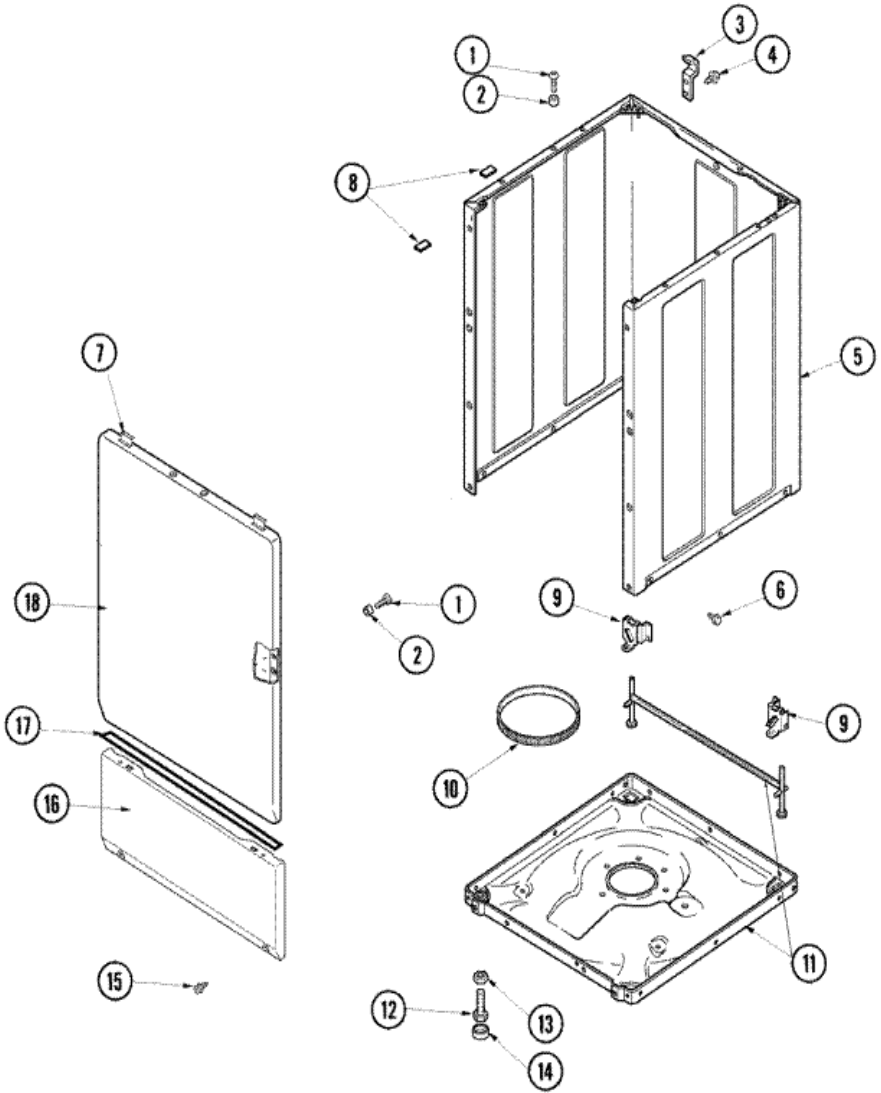

DLW330RAW GABINETE

DLW330RAW GABINETE

1	32671	SCREW, TAPPING (S/P)
2	505187	LOCATOR, PANEL (S/P)
3	500003	HINGE, TOP (S/P)
4	40064801	SCREW, 10B-16X1/4 (S/P)
5	37001284	CABINET, WASHER (WHT) (S/P)
6	40038201	SCREW, 12BX1/2No.10 HX (S/P)
7	501086	SCREW, 8B-18X3/8 SLT (S/P)
7	40034202	CLIP, SPRING (BOTTOM) (S/P)
7	22001650	CLIP, SPRING
8	Y56128	PAD, BUMPER (S/P)
9	40031501	BRACKET, SELF LEVELING (S/P)
10	40037401	RING, FRICTION
11	27001226	ASSY, BASE & LEVEL DOME (S/P)
12	40039001	LEG, LEVELING
13	40038101	NUT, LEG (S/P)
14	40016001	FOOT, RUBBER
15	40034101	SCREW, No.12BX1/2 (S/P)
16	40045301WP	PANEL, ACCESS (WHT) (S/P)
17	40083101	TAPE, FOAM (S/P)
18	40035401WP	PANEL, FRONT (WHT) (S/P)
20	34677	10 CIRCUIT PLUG (S/P)
21	321P4	HOOK, SPRING (S/P)
22	27001185	SHIPPING BRACE ASSEMBLY (S/P)
23	282P4	T25 TAMPER RESISTANT BIT (S/P)
24	283P4	TERMINAL EXTRACTOR TOOL (S/P)
24	293P4	SEAL TOOL (S/P)
25	306P4	HEX WRENCH (S/P)
26	27001185	SHIPPING PLUG (S/P)
27	294P4B	DRIVE BELL BOLT (S/P)
28	294P4	BELL TOOL
29	254P4P	AGITATOR HOOKS (S/P)
30	273P4	TUB COVER GASKET TOOL (S/P)

DLW330RAW TABLERO

DLW330RAW TABLERO

1	503674W	COVER, TOP (WHT) (S/P)
2	501086	SCREW, 8B-18X3/8 SLT (S/P)
3	40077101	SWITCH, TEMPERATURE SELECT (S/P)
4	40077201	SWITCH, PRESSURE (3 POS) (S/P)
4	501086	SCREW, 8B-18X3/8 SLT (S/P)
5	501086	SCREW, 8B-18X3/8 SLT (S/P)
5	40058801	TIMER, 7 CYCLE(MALLORY) (S/P)
6	501086	SCREW, 8B-18X3/8 SLT (S/P)
6	40012701W	DESCONTINUADO
6	40012702W	ENDCAP (LT-WHT) (S/P)
7	40039601	SUPPORT, CONTROL PANEL (S/P)
8	40083301	MEDALLION (S/P)
8	27001081	PANEL, GRAPHIC(WHITE) (S/P)
9	27001134	DIAL, TIMER KNOB (WHT) (S/P)
10	40014001W	ASSY, TIMER KNOB (WHT) (S/P)
11	40013401W	ASSY, SELECTOR KNOB (WHT) (S/P)