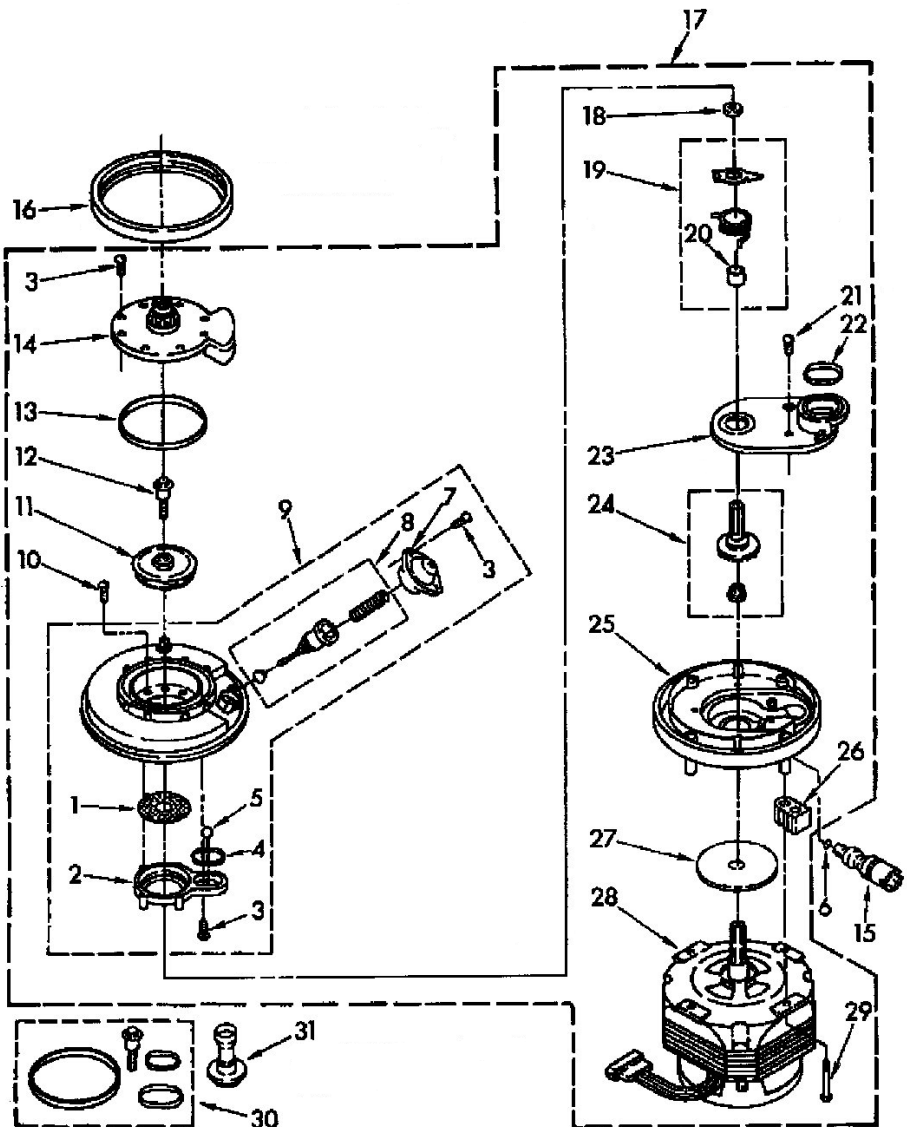

DP8700XXN0 PUMP AND MOTOR