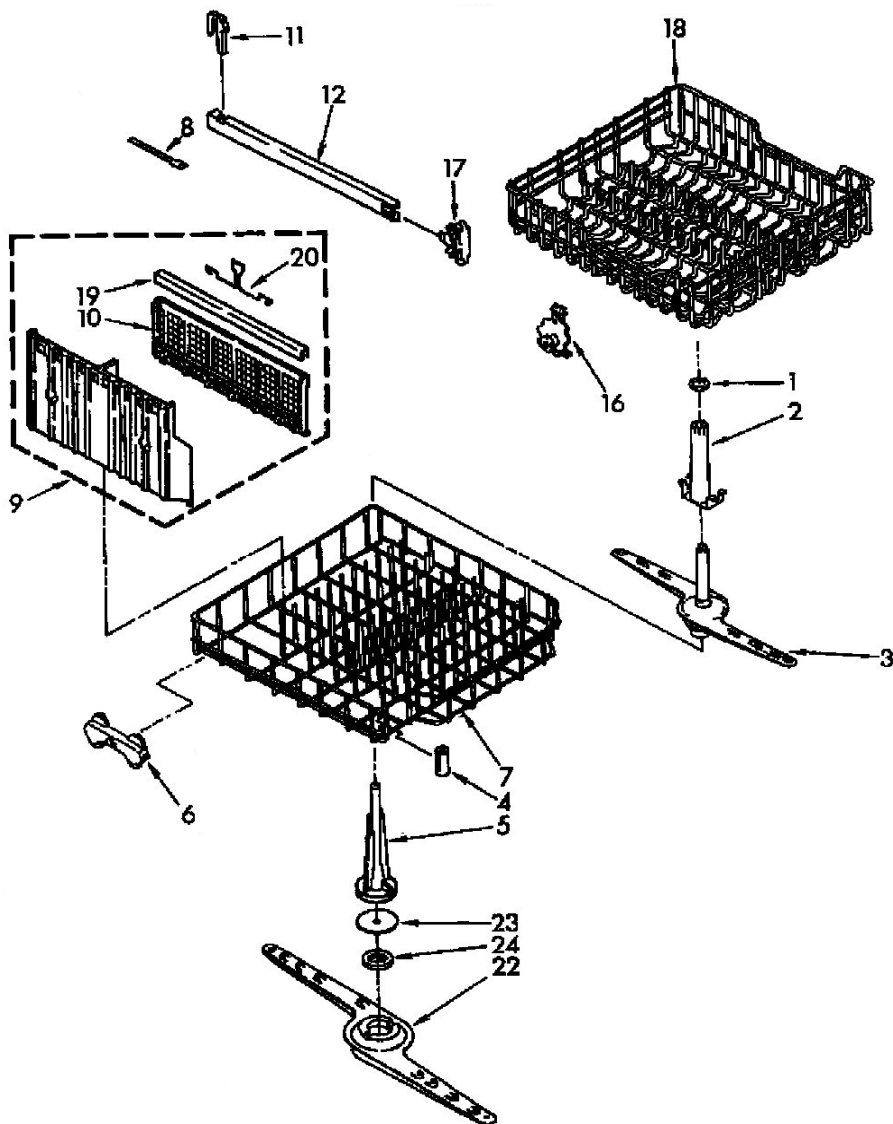

Distribuidor Autorizado

SurteRápido.com

Venta de Refacciones
Electrodomesticas

DP8700XXN0 DISHRACK

DP8700XXN0 DISHRACK

1	303722	CLIP (S/P)
2	3368290	SUPPORT, ARM (S/P)
3	8268829	SPRAY ARM, UPPER (S/P)
4	304490	DESCONTINUADO
5	304170	TOWER, PRESSURE (S/P)
6	3376961	WHEEL & TRANSPORT ASSEMBLY (4) (S/P)
7	8193771	DISHRACK, LOWER (INCLUDES ITEMS 4 & 6) (S/P)
8	3391249	CLIP, STRAP (S/P)
9	3369492	DESCONTINUADO
10	3369489	DESCONTINUADO
11	3374701	STOP, TRACK (2) (S/P)
12	3369071	DESCONTINUADO
16	4318246	DESCONTINUADO
17	300845	END CAP (S/P)
18	3369903	DISHRACK, UPPER (S/P)
19	717528	DESCONTINUADO
20	300086	DESCONTINUADO
22	3376848	SPRAYARM, LOWER (S/P)
23	3367910	CAP, NOZZLE (S/P)
24	72112	BLACK (S/P)
24	675506	TINE TIP REPAIR KIT (S/P)
24	72017	WHITE (S/P)
24	350941	DESCONTINUADO
24	350956	ALMOND (S/P)
24	675576	VINYL TOUCH-UP (BLUE) (S/P)
24	719576	BEARING, NOZZLE (S/P)
24	72107	ALMOND (S/P)
24	978883	ALMOND (UNCUT) (S/P)
24	350942	PRIMER (WHITE) (S/P)
24	285006	SUPERIOR BLACK (S/P)
24	786032	BLACK (UNCUT) (S/P)