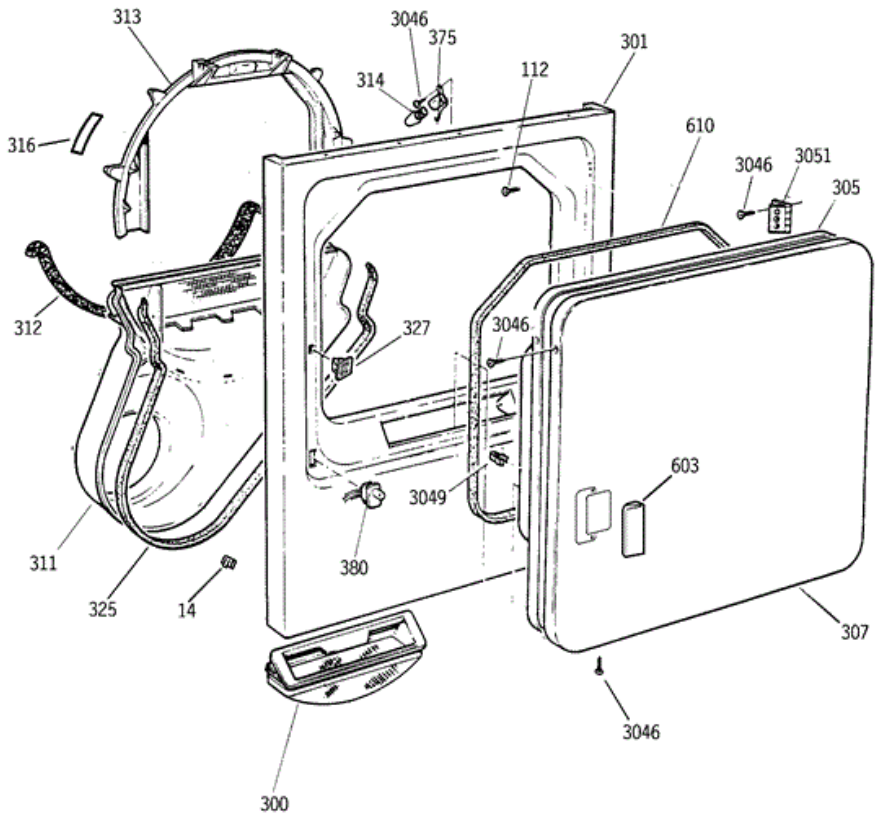

DPXQ473ET2AA PUERTA