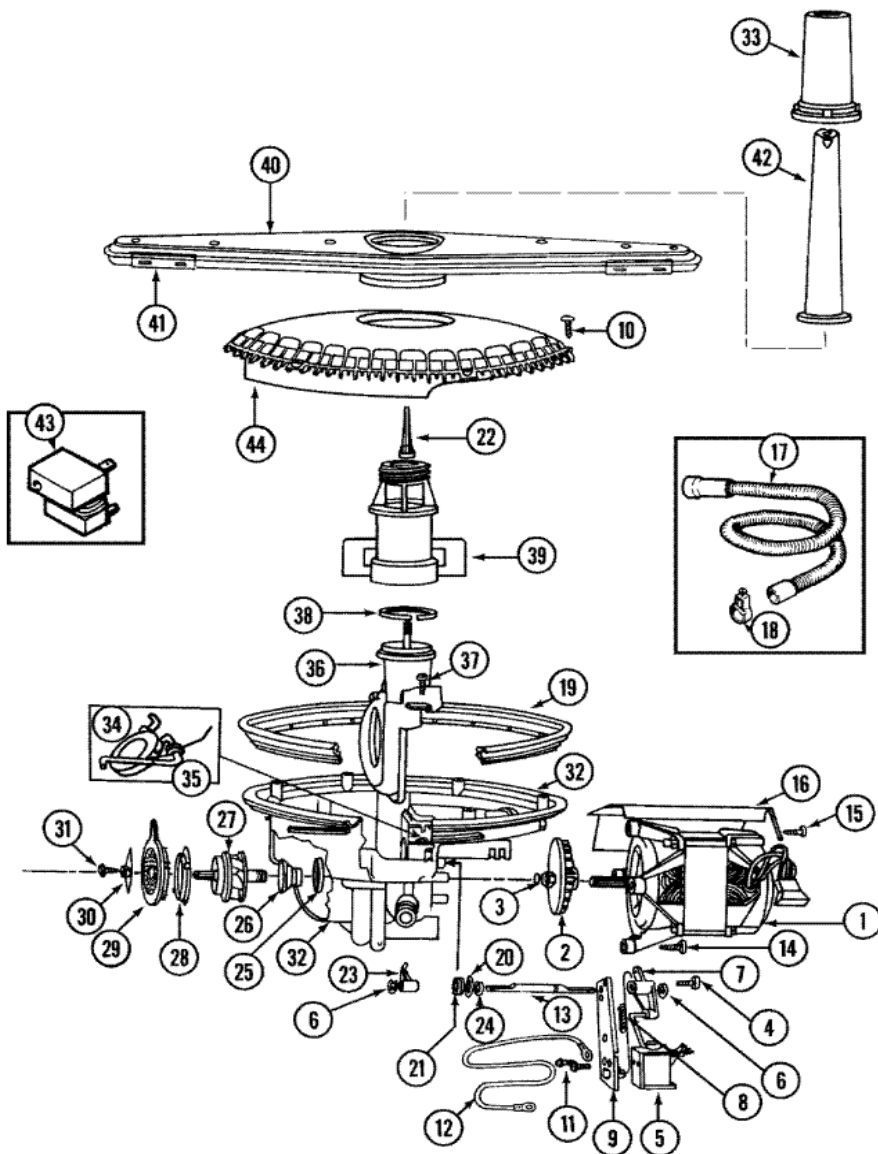

Distribuidor Autorizado

SurteRápido.com

Venta de Refacciones
Electrodomesticas

DU4500V BOMBA