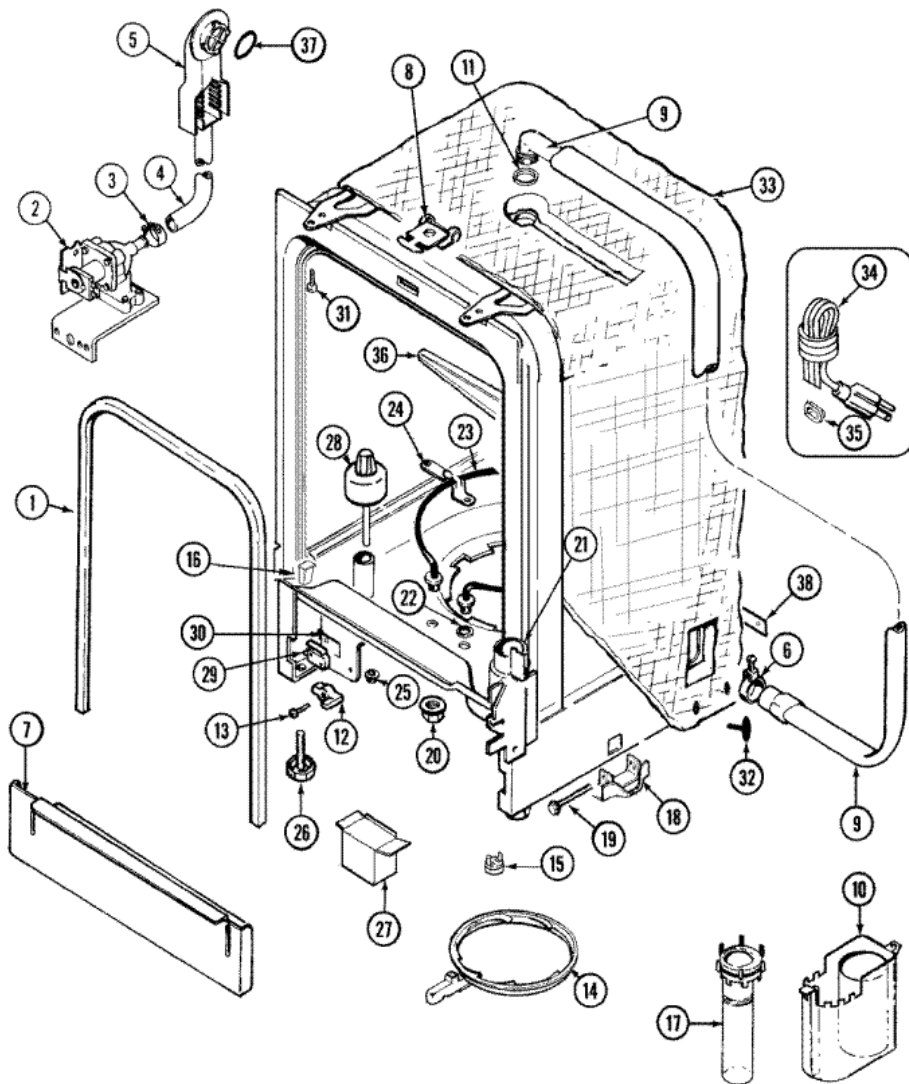

Distribuidor Autorizado

SurteRápido.com

Venta de Refacciones
Electrodomesticas

DU4500V CANASTA

DU4500V CANASTA

1	99001454	RACK (UPR) (S/P)
2	903093	WHEEL ASSEMBLY (UPR) (S/P)
3	99002571	RACK ASSEMBLY (LWR) (S/P)
4	903815	WHEEL ASSEMBLY (LWR) (S/P)
5	99001576	BASKET, SILVERWARE (WHT) (S/P)
6	99001585	HANDLE, SILVERWARE BASKET (S/P)
7	Y912545	TRACK, RACK (S/P)
8	99002342	WHEEL, TUB (S/P)
9	Y912798	WASHER, TUB WHEEL (S/P)
10	99002136	STOP, RACK (S/P)
11	99002343	SHAFT, TUB WHEEL (S/P)

Distribuidor Autorizado

SurteRápido.com

Venta de Refacciones
Electrodomesticas

DU4500V GABINETE

DU4500V GABINETE

1	902894	SEAL, DOOR (S/P)
2	912365	SCREW (S/P)
2	99001358	VALVE, WATER (S/P)
3	596669	CLAMP, SPRING (S/P)
4	912633	HOSE, INJECTOR (S/P)
5	912533	INJECTOR, WATER (S/P)
6	99002468	CLAMP, HOSE (1 1/4") (S/P)
7	99001106	PANEL, TOE (WHT) (S/P)
7	99001194	SCREW, ACCESS PANEL (S/P)
8	Y912873	SCREW, LATCH (S/P)
8	912648	SPRING, LATCH (S/P)
8	912650	RETAINER, LATCH (S/P)
8	99001355	HOOK, LATCH (S/P)
8	903098	DOOR LATCH HOOK ASSY (S/P)
9	912647	HOSE, TOP SHOWER (S/P)
10	Y913095	DESCONTINUADO
11	910069	WASHER, TUB TOP (S/P)
12	912014	LEVER, ACTUATOR (S/P)
13	99002531	PIN, LEVER PIVOT (S/P)
14	Y912686	RING, LOCKING (S/P)
15	99001005	THERMOSTAT, BOOST (36TX02) (S/P)
15	99001006	THERMOSTAT, LIMITING (S/P)
15	99001008	CLIP, THERMOSTAT (S/P)
16	99001885	DEFLECTOR, WATER (S/P)
17	Y913096	TUBE, INLET (S/P)
18	912651	BRACKET, ADJUSTING (S/P)
19	912613	SCREW, ADJUSTING BRACKET (S/P)
20	912645	NUT, HEATING ELEMENT (S/P)
20	99001333	SLEEVE, INSULATING (S/P)
21	Y912659	CAP, AIR INLET (S/P)
21	912622	SCREW (S/P)
22	Y913079	O-RING, HEATER (S/P)
23	99001995	ELEMENT, HEATING (830W/650W) (S/P)