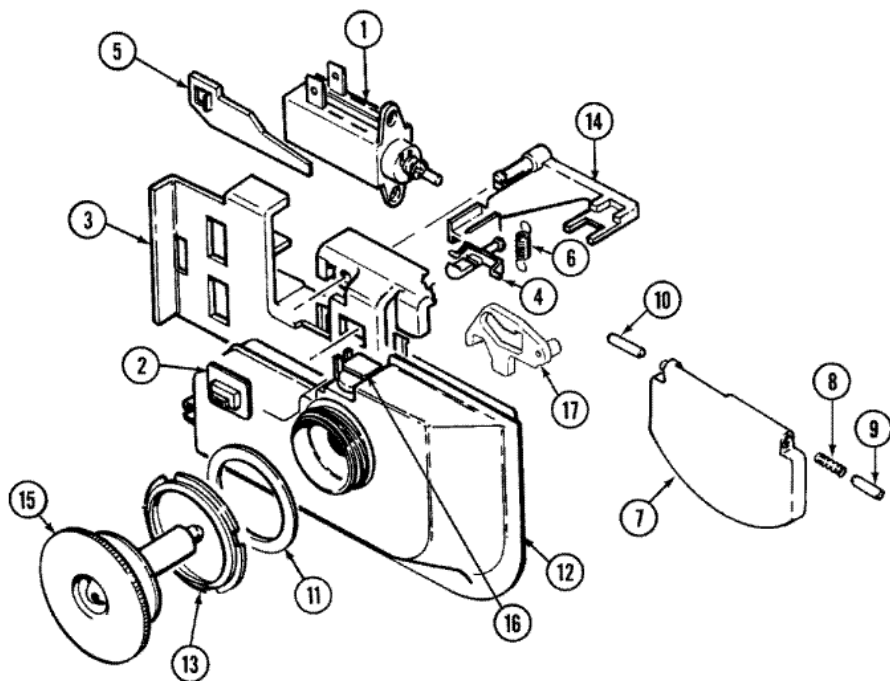

31	913275	SCREW, CHOPPER (S/P)
32	Y912902	HOUSING, PUMP (S/P)
33	Y912899	NOZZLE, CENTER SPRAY (S/P)
34	Y99001331	FLAPPER ASSY. (S/P)
35	Y913202	SPRING, FLAPPER (S/P)
36	Y912915	VOLUTE, PUMP (W/SHAFT) (S/P)
37	Y912891	SCREW, PUMP VOLUTE (S/P)
38	Y912904	SEAL, RING (S/P)
39	Y912900	SUPPORT, SPRAY ARM (S/P)
40	904026	ARM, LOWER SPRAY (W/SHIELD) (S/P)
41	99002288	SHIELD, RADIANT (S/P)
42	Y912912	NOZZLE, ``JUMP-UP`` (S/P)
43	Y913156	BRACKET, RELAY (S/P)
43	912612	SCREW, RELAY (S/P)
43	903482	RELAY, MOTOR (S/P)
44	Y912917	STRAINER (S/P)

Distribuidor Autorizado

SurteRápido.com

Venta de Refacciones
Electrodomesticas

DU4500V DEPOSITO DETERGENTE