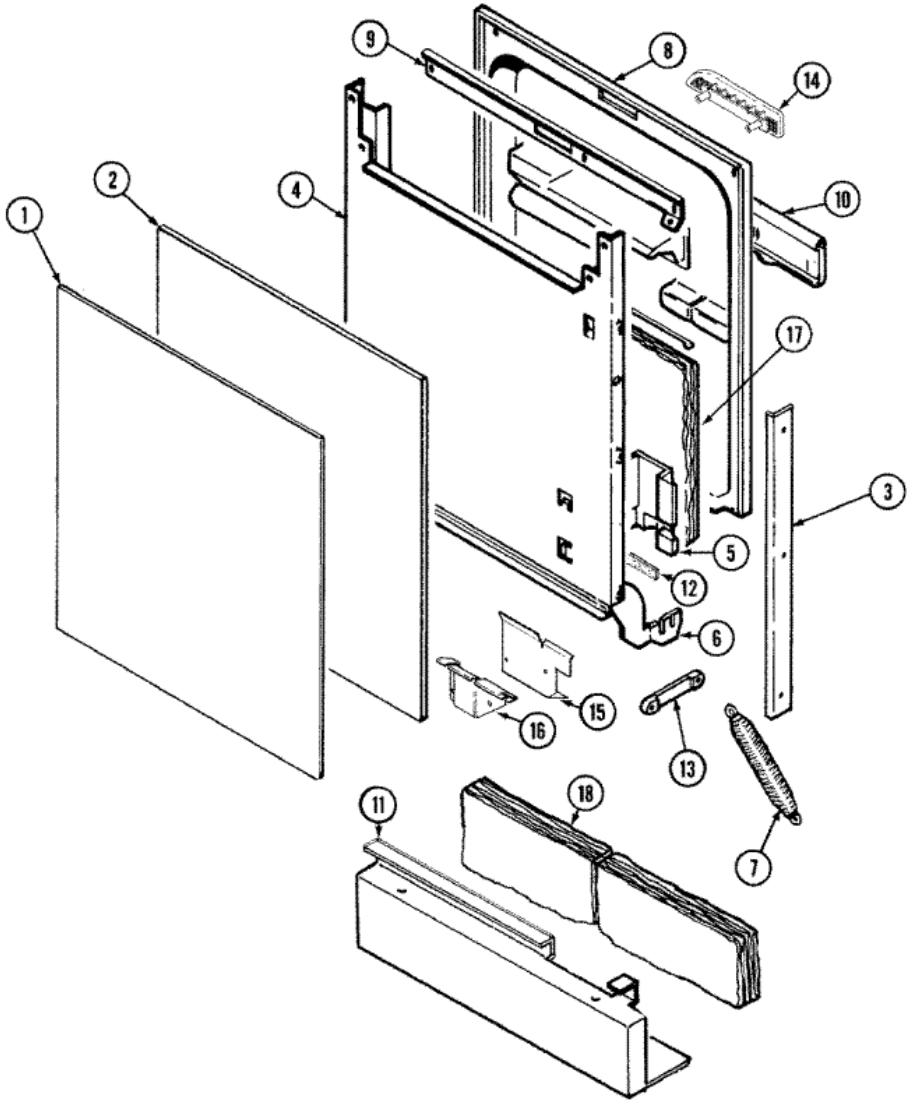

DU4500V PUERTA

DU4500V PUERTA

1	Y913165	INSERT, FRONT PANEL (WHT/ALM) (S/P)
2	99001415	FILLER, FRONT PANEL (S/P)
3	99001351	TRIM, SIDE (WHT) (S/P)
3	912619	SCREW, STEEL (S/P)
4	Y912955	TRIM, BOTTOM (WHT) (S/P)
4	99001360	DESCONTINUADO
5	99002362	SPACER, FOAM (S/P)
5	912615	SCREW, No.8X1/2 HEX WASHER HEAD (S/P)
5	Y912666	RETAINER, WIRE (S/P)
6	99001075	SCREW (S/P)
6	903070	HINGE (LT) (S/P)
6	903071	HINGE (RT) (S/P)
7	912652	SPRING, DOOR (S/P)
8	Y912620	SCREW (S/P)
8	Y912918	DOOR, INNER (S/P)
9	Y913178	SEAL, REINFORCEMENT (S/P)
9	Y913093	BAR, REINFORCEMENT (S/P)
10	903483	LID, DETERGENT CUP (S/P)
11	99001194	SCREW, ACCESS PANEL (S/P)
11	99001411	DESCONTINUADO
12	903233	FOAM STRIP, INSULATION (S/P)
13	912653	LINK, DOOR SPRING (S/P)
14	Y912910	COVER, VENT (S/P)
14	Y912620	SCREW (S/P)
15	912366	SCREW (S/P)
15	99001414	SHIELD, TUB (S/P)
16	99001444	STRAP, HARNESS (S/P)
16	912365	SCREW (S/P)
17	99001718	DESCONTINUADO
18	Y912836	INSULATION, ACCESS PANEL (S/P)