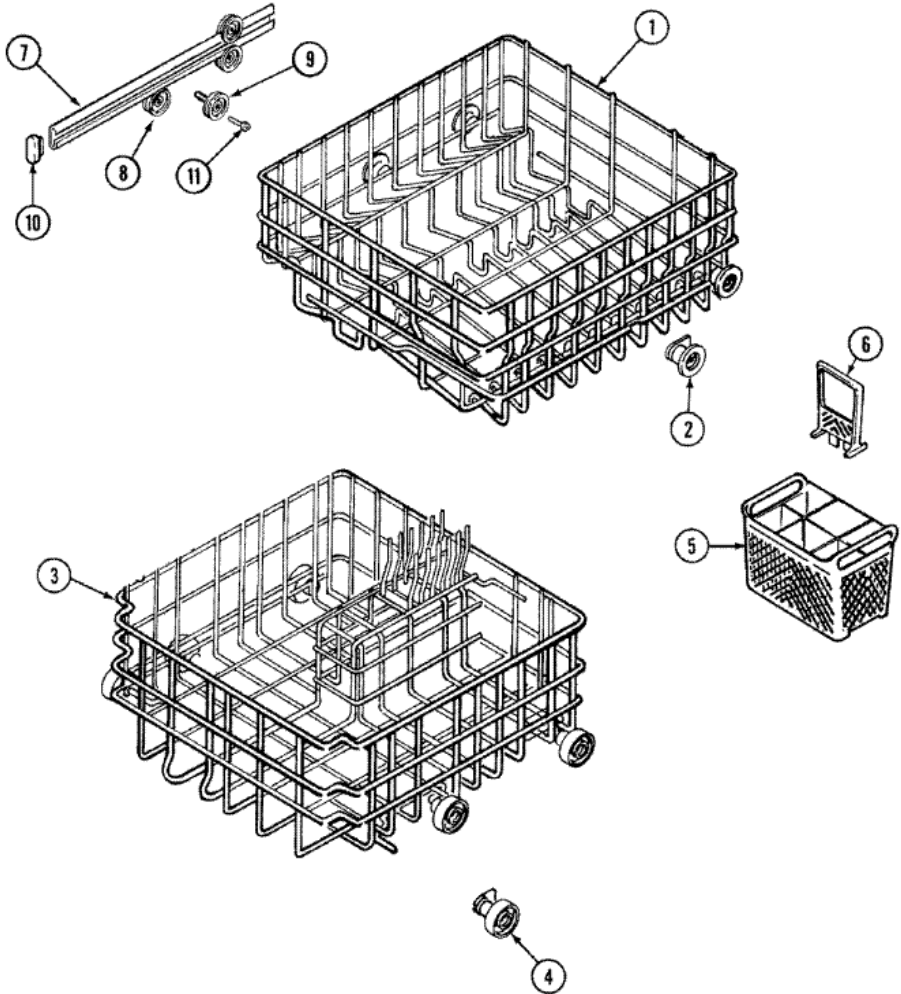

31	913275	SCREW, CHOPPER (S/P)
32	Y912902	HOUSING, PUMP (S/P)
33	Y912899	NOZZLE, CENTER SPRAY (S/P)
34	Y99001331	FLAPPER ASSY. (S/P)
35	Y913202	SPRING, FLAPPER (S/P)
36	Y912915	VOLUTE, PUMP (W/SHAFT) (S/P)
37	Y912891	SCREW, PUMP VOLUTE (S/P)
38	Y912904	SEAL, RING (S/P)
39	Y912900	SUPPORT, SPRAY ARM (S/P)
40	904026	ARM, LOWER SPRAY (W/SHIELD) (S/P)
41	99002288	SHIELD, RADIANT (S/P)
42	Y912912	NOZZLE, ``JUMP-UP`` (S/P)
43	Y913156	BRACKET, RELAY (S/P)
43	912612	SCREW, RELAY (S/P)
43	903482	RELAY, MOTOR (S/P)
44	Y912917	STRAINER (S/P)

Distribuidor Autorizado

SurteRápido.com

Venta de Refacciones
Electrodomesticas

DU4500V CANASTA

DU4500V CANASTA

1	99001454	RACK (UPR) (S/P)
2	903093	WHEEL ASSEMBLY (UPR) (S/P)
3	99002571	RACK ASSEMBLY (LWR) (S/P)
4	903815	WHEEL ASSEMBLY (LWR) (S/P)
5	99001576	BASKET, SILVERWARE (WHT) (S/P)
6	99001585	HANDLE, SILVERWARE BASKET (S/P)
7	Y912545	TRACK, RACK (S/P)
8	99002342	WHEEL, TUB (S/P)
9	Y912798	WASHER, TUB WHEEL (S/P)
10	99002136	STOP, RACK (S/P)
11	99002343	SHAFT, TUB WHEEL (S/P)