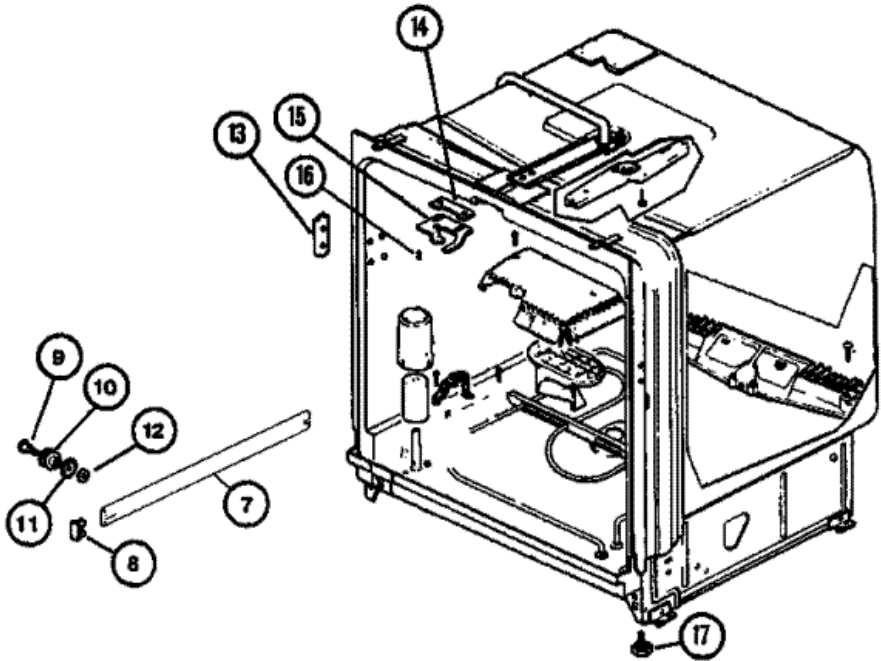

33	R0905569	GUIDE SPRING (S/P)
34	R0910035	VALVE, WATER INLET (S/P)
35	R0903507	INSULATOR (S/P)
36	R0909002	SOLENOID ASSEMBLY, WATER VALVE (S/P)
37	R0905553	COVER, JCT. BOX (S/P)
38	R0905568	DOOR SPRING (S/P)
39	R0910026	COLL. CHAMBER (S/P)
40	R0904503	GASKET (S/P)
41	R0910025	DESCONTINUADO
42	R0906505	HOSE, CHAMBER (S/P)
43	R0906506	HOSE, CHAMBER (S/P)
44	R0900020	KIT, SCREW (S/P)
45	R0905528	CAP, SUMP (S/P)
46	R0900011	SCREW (S/P)
47	R0905586	HANGER ACCESS PANEL (S/P)

DU6000 CANASTA