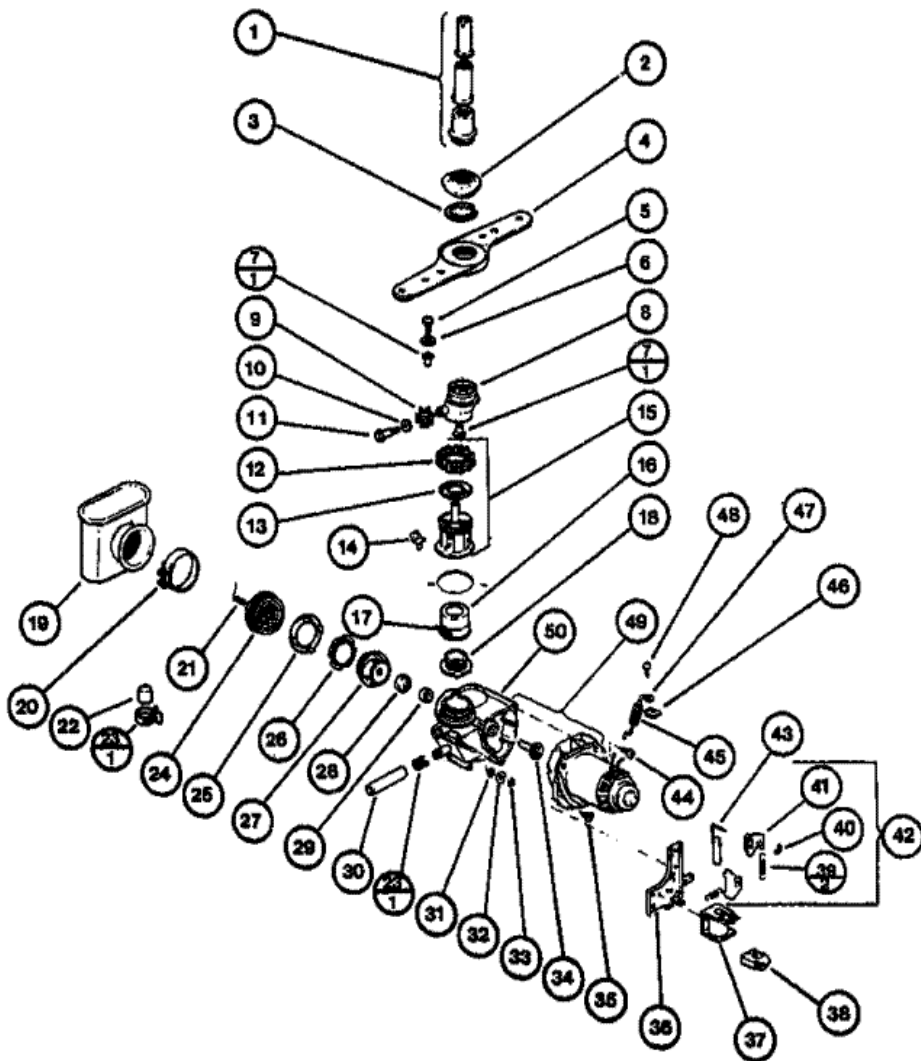

DU6000 CANASTA

DU6000 CANASTA

1	R0910027	DESCONTINUADO
2	R0910005	ROLLER STUD ASSY. (1= 4 PACK) (S/P)
3	R0906507	BUMPER RACK (S/P)
4	R0910006	DESCONTINUADO
5	R0910008	ROLLER ASSY (S/P)
5	R0910007	LOWER ROLLER ASSY (S/P)
6	R0910030	DESCONTINUADO
7	R0905567	RACK SLIDE (S/P)
8	R0903517	END CAP (S/P)
9	R0905577	STUD, TUB ROLLER (S/P)
10	R0910028	TUB ROLLER & BUSHING (S/P)
11	R0904504	GASKET, TUB (S/P)
12	R0900505	WASHER (S/P)
13	R0901007	NUT (S/P)
14	R0901508	FASTNER (S/P)
15	R0905570	LATCH KEEPER (S/P)
17	R0905571	LEVELING LEG (S/P)

Distribuidor Autorizado

SurteRápido.com

Venta de Refacciones
Electrodomesticas

DU6000 BOMBA

DU6000 BOMBA

1	R0910017	CENTER SPRAY ASSY (S/P)
2	R0905558	ADAPTER PWR TWR (S/P)
3	R0905557	SEAL, SPLIT RING (S/P)
4	R0905525	SPRAY ARM (S/P)
5	R0900014	DESCONTINUADO
6	R0900502	WASHER (S/P)
7	R0905556	DESCONTINUADO
8	R0905555	HUB/PINION ASSY (S/P)
9	R0910016	PINION GEAR (S/P)
10	R0900504	WASHER (S/P)
11	R0900015	SCREW (S/P)
12	R0901004	NUT (S/P)
14	R0910037	CHECK VALVE (S/P)
15	R0901009	SUPT & NUT ARM (S/P)
17	R0901512	CLAMP (S/P)
18	R0901008	NUT SUPPORT (S/P)
19	R0905591	DESCONTINUADO
20	R0901506	CLAMP, SUMP (S/P)
21	R0905521	SPRING, CUTTER (S/P)
22	R0903518	PLUG, TRAP (S/P)
23	R0901510	CLAMP (S/P)
24	R0905563	NUT (S/P)
25	R0905518	WEAR RING BASE (S/P)
26	R0905520	WEAR RING (S/P)
27	R0913111	PUMP IMPELLER (S/P)
28	R0913111	SHAFT SEAL (S/P)
29	R0903502	SEAL (S/P)
30	R0903505	HOSE DRAIN (S/P)
31	R0906504	SEAL, SHAFT (S/P)
32	R0905502	BAFFLE, TUB (RT) (S/P)
33	R0906503	DESCONTINUADO
34	R0913111	SHAFT GUARD/SLINGER (S/P)
35	R0900007	SCREW (S/P)