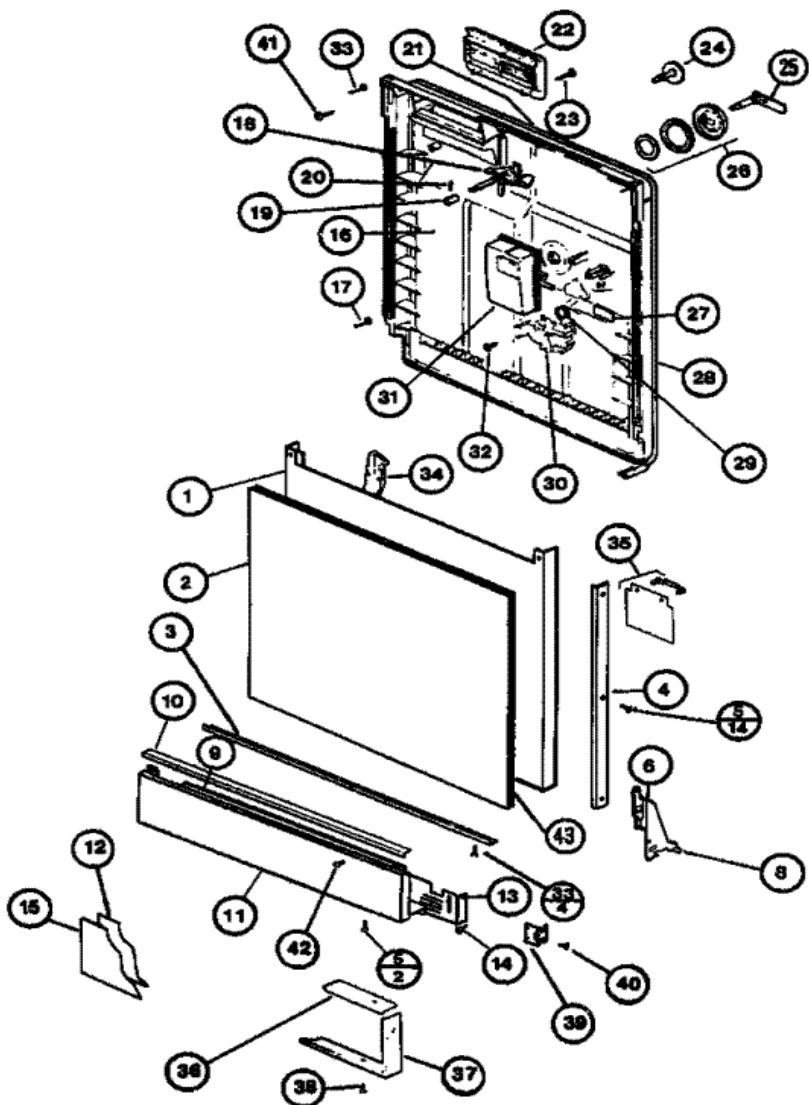

Distribuidor Autorizado

SurteRápido.com

Venta de Refacciones
Electrodomesticas

DU6000 TABLERO

DU6000 TABLERO

1	R0903522	DESCONTINUADO
2	R0903509	PUSH BUTTON (S/P)
3	R0905582	DESCONTINUADO
4	R0903007	ESCUTCHEON (S/P)
5	R0905592	DESCONTINUADO
6	R0902508	SWITCH P/B (S/P)
7	R0905593	DESCONTINUADO
8	R0903511	PLUG (S/P)
8	R0903521	PLUG, TIMER (S/P)
9	R0903006	COVER (S/P)
10	R0902507	SWITCH, CYCLE (S/P)
11	R0904003	TIMER, CONTROL (S/P)
12	R0905581	CAM, TIMER (S/P)
13	R0905545	DESCONTINUADO
14	R0905541	DESCONTINUADO
15	R0902506	DESCONTINUADO
16	R0912002	LIGHT PILOT (S/P)
17	R0910015	DESCONTINUADO
18	R0905534	SHIELD, SWITCH (S/P)
19	R0905533	DESCONTINUADO
20	R0900009	SCREW (S/P)

Distribuidor Autorizado

SurteRápido.com

Venta de Refacciones
Electrodomesticas

DU6000 PUERTA

DU6000 PUERTA

1	R0903010	PANEL DOOR (S/P)
2	R0903525	DOOR PANEL INSERT (S/P)
2	R0905559	DESCONTINUADO
3	R0905585	TRIM, BOTTOM (S/P)
4	R0905549	TRIM SIDE (S/P)
5	R0900010	SCREW (S/P)
6	R0905579	ARM HINGE L H (S/P)
6	R0905580	ARM HINGE RH (S/P)
8	R0905537	HINGE ARM BEARING (S/P)
9	R0903011	PANEL ACCESS (S/P)
10	R0905587	TRIM, ACCESS PANEL (S/P)
11	R0905588	TRIM SIDE & BOTTOM (S/P)
13	R0903012	DESCONTINUADO
14	R0900005	SCREW 1PKG=12PCS (S/P)
15	R0905584	INSERT, SERVICE PANEL, GOLD/BL (S/P)
15	R0905561	INSERT, ACCESS (S/P)
16	R0903001	DOOR, INNER (S/P)
17	R0900019	SCREW (S/P)
18	R0905531	LATCH ASSY (S/P)
19	R0903513	KNOB (S/P)
20	R0900016	SCREW (S/P)
21	R0905532	DOOR BAR (S/P)
22	R0905536	DOOR VENT (S/P)
24	R0905540	CAP, FILL (S/P)
25	R0905538	SHAFT HAND D CUP (S/P)
26	R0910010	DETERGENT CUP COVER (S/P)
27	R0955523	DEFLECTOR (S/P)
28	R0904501	DOOR GASKET (S/P)
29	R0905542	TRIP SPRING (S/P)
30	R0905539	LATCH DETERGENT CUP (S/P)
31	R0905535	RINSE AID INJECTOR ASSY (S/P)
34	R0905543	CONDUIT HARNESS (S/P)
35	R0910011	DRIP SHIELD (S/P)