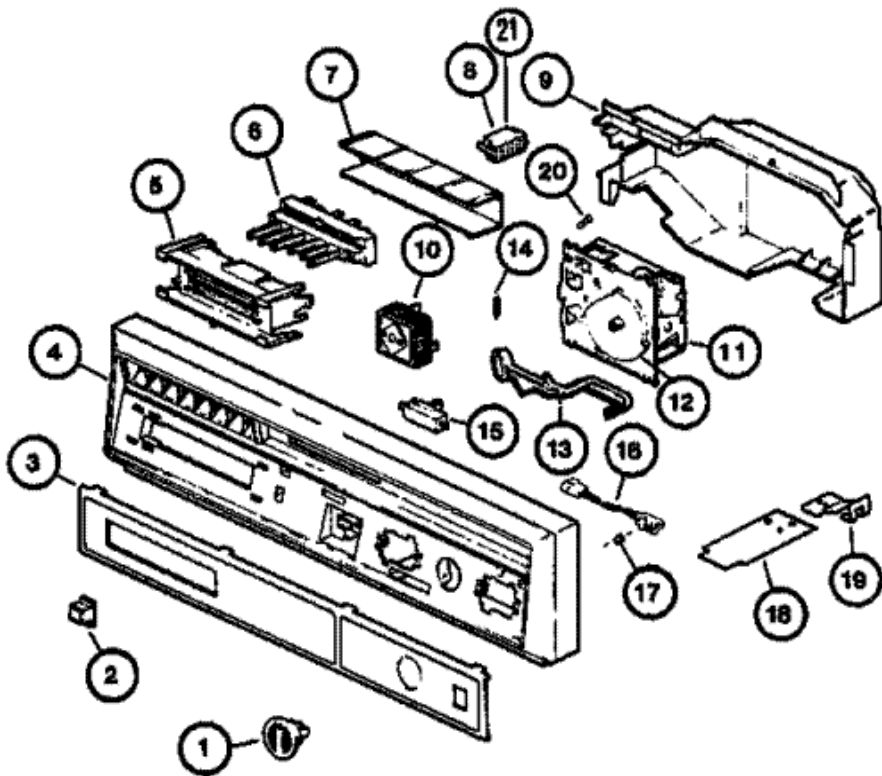

Distribuidor Autorizado

SurteRápido.com

Venta de Refacciones
Electrodomesticas

DU6000 TABLERO

DU6000 TABLERO

1	R0903522	DESCONTINUADO
2	R0903509	PUSH BUTTON (S/P)
3	R0905582	DESCONTINUADO
4	R0903007	ESCUTCHEON (S/P)
5	R0905592	DESCONTINUADO
6	R0902508	SWITCH P/B (S/P)
7	R0905593	DESCONTINUADO
8	R0903511	PLUG (S/P)
8	R0903521	PLUG, TIMER (S/P)
9	R0903006	COVER (S/P)
10	R0902507	SWITCH, CYCLE (S/P)
11	R0904003	TIMER, CONTROL (S/P)
12	R0905581	CAM, TIMER (S/P)
13	R0905545	DESCONTINUADO
14	R0905541	DESCONTINUADO
15	R0902506	DESCONTINUADO
16	R0912002	LIGHT PILOT (S/P)
17	R0910015	DESCONTINUADO
18	R0905534	SHIELD, SWITCH (S/P)
19	R0905533	DESCONTINUADO
20	R0900009	SCREW (S/P)

Distribuidor Autorizado

SurteRápido.com

Venta de Refacciones
Electrodomesticas

DU6000 PUERTA

DU6000 PUERTA

1	R0903010	PANEL DOOR (S/P)
2	R0903525	DOOR PANEL INSERT (S/P)
2	R0905559	DESCONTINUADO
3	R0905585	TRIM, BOTTOM (S/P)
4	R0905549	TRIM SIDE (S/P)
5	R0900010	SCREW (S/P)
6	R0905579	ARM HINGE L H (S/P)
6	R0905580	ARM HINGE RH (S/P)
8	R0905537	HINGE ARM BEARING (S/P)
9	R0903011	PANEL ACCESS (S/P)
10	R0905587	TRIM, ACCESS PANEL (S/P)
11	R0905588	TRIM SIDE & BOTTOM (S/P)
13	R0903012	DESCONTINUADO
14	R0900005	SCREW 1PKG=12PCS (S/P)
15	R0905584	INSERT, SERVICE PANEL, GOLD/BL (S/P)
15	R0905561	INSERT, ACCESS (S/P)
16	R0903001	DOOR, INNER (S/P)
17	R0900019	SCREW (S/P)
18	R0905531	LATCH ASSY (S/P)
19	R0903513	KNOB (S/P)
20	R0900016	SCREW (S/P)
21	R0905532	DOOR BAR (S/P)
22	R0905536	DOOR VENT (S/P)
24	R0905540	CAP, FILL (S/P)
25	R0905538	SHAFT HAND D CUP (S/P)
26	R0910010	DETERGENT CUP COVER (S/P)
27	R0955523	DEFLECTOR (S/P)
28	R0904501	DOOR GASKET (S/P)
29	R0905542	TRIP SPRING (S/P)
30	R0905539	LATCH DETERGENT CUP (S/P)
31	R0905535	RINSE AID INJECTOR ASSY (S/P)
34	R0905543	CONDUIT HARNESS (S/P)
35	R0910011	DRIP SHIELD (S/P)