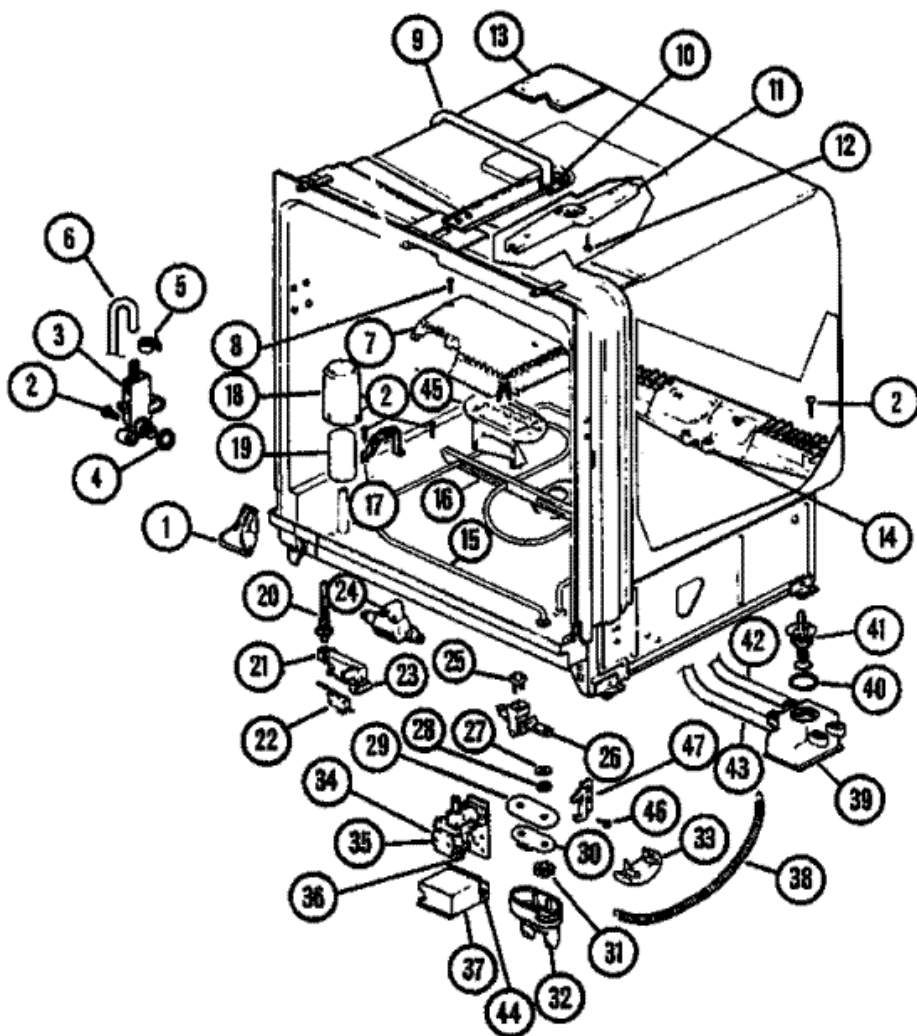

Distribuidor Autorizado

SurteRápido.com

Venta de Refacciones
Electrodomesticas

DU6000 GABINETE