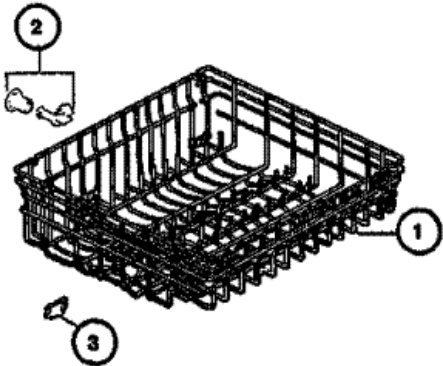

33	R0905569	GUIDE SPRING (S/P)
34	R0910035	VALVE, WATER INLET (S/P)
35	R0903507	INSULATOR (S/P)
36	R0909002	SOLENOID ASSEMBLY, WATER VALVE (S/P)
37	R0905553	COVER, JCT. BOX (S/P)
38	R0905568	DOOR SPRING (S/P)
39	R0910026	COLL. CHAMBER (S/P)
40	R0904503	GASKET (S/P)
41	R0910025	DESCONTINUADO
42	R0906505	HOSE, CHAMBER (S/P)
43	R0906506	HOSE, CHAMBER (S/P)
44	R0900020	KIT, SCREW (S/P)
45	R0905528	CAP, SUMP (S/P)
46	R0900011	SCREW (S/P)
47	R0905586	HANGER ACCESS PANEL (S/P)

DU6000 CANASTA