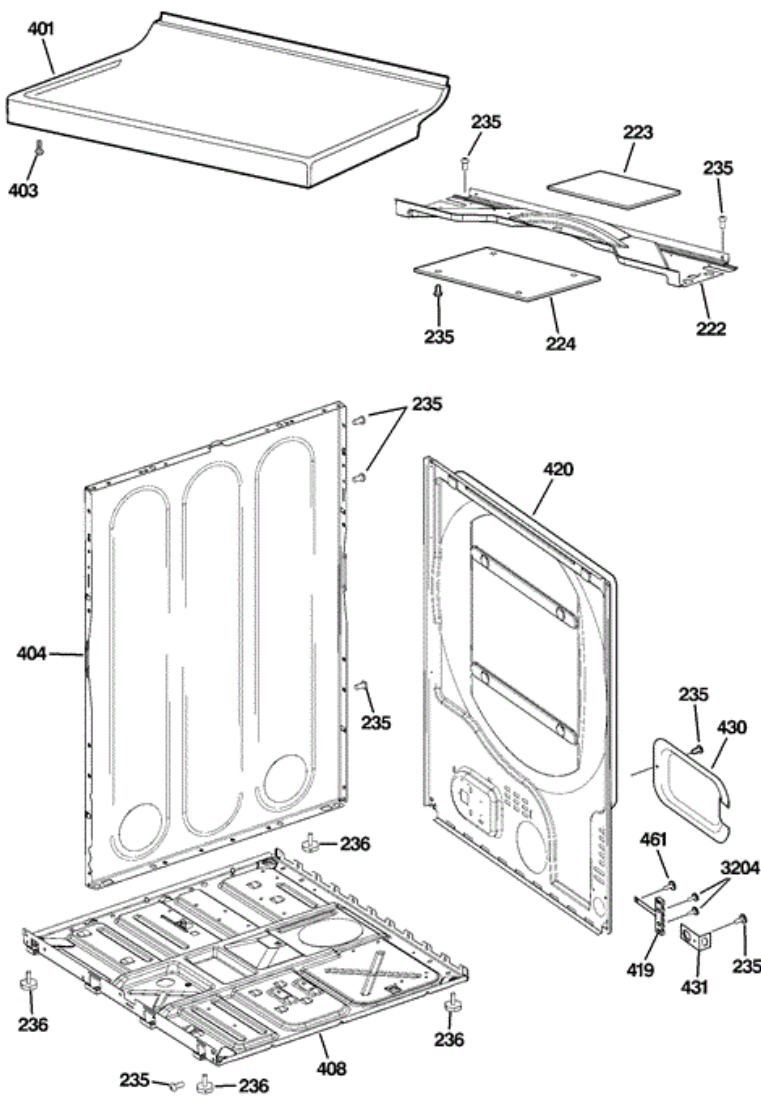

DVLR223EG7WW TABLERO / MOTOR

DVLR223EG7WW TABLERO / MOTOR

3	WE19M1474	END CAP LH WH
4	WE19M1473	END CAP RH WH
7	WE1M654	TIMER KNOB ASM WH
13	WE19M1499	BACK. ASM
35	WE4M367	PUSH TO START SWITCH
41	WE01X0980	U CLIP
72	WE19M1481	REAR PANEL
75	WE2M173	SCREW
80	WE04X10029	RESISTOR
100	WE4M353	TIMER PLAS. SHAFT
198	WE2M200	SCREW GROUND
201	WE16M17	BLOWER WHEEL W/INSERT
203	WE13X0200	STRAP MOTOR
204	WE01X0921	STRAP MOTOR
205	WE13M39	MOTOR SUPPORT
213	WE12M29	BELT DRIVE
215	WE3M25	IDLER ARM
216	WE12M8	PULLEY IDLER
218	WE14M93	BLOWER HOUSING
218	WE1M473	GASKET SEAL, HSNQ EXH
228	WE14M90	PIPE EXHAUST
230	WE4M127	THERMOSTAT DRUM OUT
231	WE2M187	SCREW
232	WE2M202	SCREW
233	WE13M35	MOTOR PLATE (E-COAT)
234	WE2M96	CAP NUT
235	WE2X263	SCREW
237	WE2M154	SCREW
239	WE2M167	SCREW
270	WE1M890	BLOWER PLATE
502	WE2M174	SCREW #10
630	WE17M37	MOTOR THRD SHAFT & PULLY
631	WE1M650	CONNECTOR MOTOR

803	WD21X0557	SWITCH INTERLOCK
2232	WE1M659	PUSH/ START BUTTON GREY

DVLR223EG7WW GABINETE

DVLR223EG7WW GABINETE

222	WE20M428	BOTTOM COVER
223	WE1M776	HEAT PAD ADHESIVE
224	WE1M775	HEAT SHEILD MICA
235	WE2X263	SCREW
236	WE1M771	LEVELLING LEG
401	WE20M286	TOP COVER WH
403	WE2M160	SCREW #8
404	WE20M426	SIDE PANEL WH
408	WE20M404	CHASSIS BASE
419	WE4M325	TERM BLK & GRND STRAP
420	WE20M301	PANEL REAR
430	WE1M458	TERM. BLOCK COVER
431	WE1M457	STRAIN RELIEF BRACKET
461	WZ05X0158	SCREW 8-32X3/8 GRD SCR
3204	WH2M270	SCREW