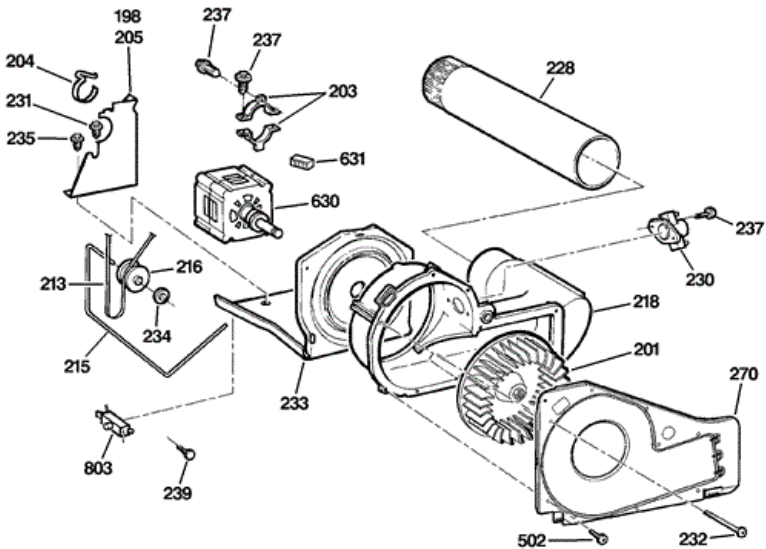

DVLR223EG7WW TABLERO / MOTOR

DVLR223EG7WW TABLERO / MOTOR

3	WE19M1474	END CAP LH WH
4	WE19M1473	END CAP RH WH
7	WE1M654	TIMER KNOB ASM WH
13	WE19M1499	BACK. ASM
35	WE4M367	PUSH TO START SWITCH
41	WE01X0980	U CLIP
72	WE19M1481	REAR PANEL
75	WE2M173	SCREW
80	WE04X10029	RESISTOR
100	WE4M353	TIMER PLAS. SHAFT
198	WE2M200	SCREW GROUND
201	WE16M17	BLOWER WHEEL W/INSERT
203	WE13X0200	STRAP MOTOR
204	WE01X0921	STRAP MOTOR
205	WE13M39	MOTOR SUPPORT
213	WE12M29	BELT DRIVE
215	WE3M25	IDLER ARM
216	WE12M8	PULLEY IDLER
218	WE14M93	BLOWER HOUSING
218	WE1M473	GASKET SEAL, HSNQ EXH
228	WE14M90	PIPE EXHAUST
230	WE4M127	THERMOSTAT DRUM OUT
231	WE2M187	SCREW
232	WE2M202	SCREW
233	WE13M35	MOTOR PLATE (E-COAT)
234	WE2M96	CAP NUT
235	WE2X263	SCREW
237	WE2M154	SCREW
239	WE2M167	SCREW
270	WE1M890	BLOWER PLATE
502	WE2M174	SCREW #10
630	WE17M37	MOTOR THRD SHAFT & PULLY
631	WE1M650	CONNECTOR MOTOR

803	WD21X0557	SWITCH INTERLOCK
2232	WE1M659	PUSH/ START BUTTON GREY

DVLR223EG7WW GABINETE

DVLR223EG7WW GABINETE

222	WE20M428	BOTTOM COVER
223	WE1M776	HEAT PAD ADHESIVE
224	WE1M775	HEAT SHEILD MICA
235	WE2X263	SCREW
236	WE1M771	LEVELLING LEG
401	WE20M286	TOP COVER WH
403	WE2M160	SCREW #8
404	WE20M426	SIDE PANEL WH
408	WE20M404	CHASSIS BASE
419	WE4M325	TERM BLK & GRND STRAP
420	WE20M301	PANEL REAR
430	WE1M458	TERM. BLOCK COVER
431	WE1M457	STRAIN RELIEF BRACKET
461	WZ05X0158	SCREW 8-32X3/8 GRD SCR
3204	WH2M270	SCREW

DVLR223EG7WW TAMBOR

DVLR223EG7WW TAMBOR

235	WE2X263	SCREW
237	WE2M154	SCREW
502	WE2M174	SCREW #10
503	WE21M14	DRUM ASM 6.0 CU.FT
504	WE14M77	DEFLECTOR HEAT
505	WE4M160	T'STAT , SAFETY LEFT
506	WE4M181	T'STAT INLET BIASED
507	WE4M137	T'STAT HI-LIMIT
508	WE3X39	SHAFT & BRACKET ASM
509	WE14M75	BAFFLE DRUM
510	WE1M780	PROTECTION BRACKET
512	WE11M30	MICA HEATER & HOUSING AS
513	WE11M31	HOUSING HEATER
514	WE11M32	MICA UNIT ASM.
515	WE1M554	GROUND STRAP
534	WE2M163	SCREW #10
3102	WE1M300	BEARING RETAINER
3106	WE1M462	SLEEVE, DRUM BEARING
3127	WE1M461	O-RING