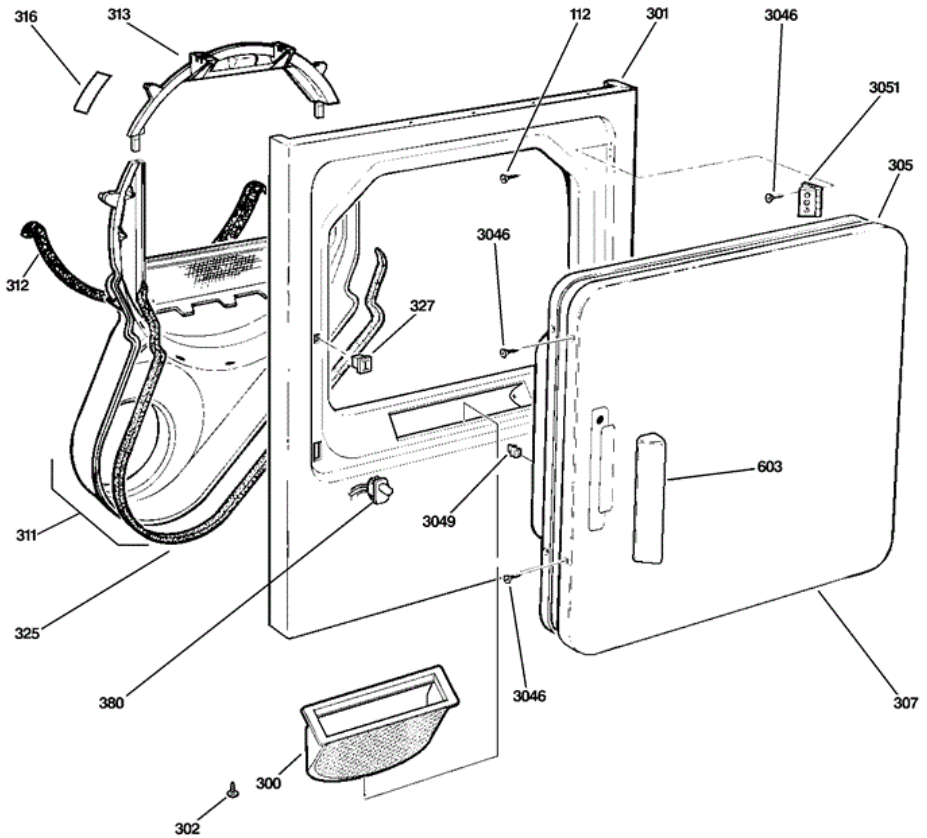

803	WD21X0557	SWITCH INTERLOCK
2232	WE1M659	PUSH/ START BUTTON GREY

DVLR223EG7WW GABINETE

DVLR223EG7WW GABINETE

222	WE20M428	BOTTOM COVER
223	WE1M776	HEAT PAD ADHESIVE
224	WE1M775	HEAT SHEILD MICA
235	WE2X263	SCREW
236	WE1M771	LEVELLING LEG
401	WE20M286	TOP COVER WH
403	WE2M160	SCREW #8
404	WE20M426	SIDE PANEL WH
408	WE20M404	CHASSIS BASE
419	WE4M325	TERM BLK & GRND STRAP
420	WE20M301	PANEL REAR
430	WE1M458	TERM. BLOCK COVER
431	WE1M457	STRAIN RELIEF BRACKET
461	WZ05X0158	SCREW 8-32X3/8 GRD SCR
3204	WH2M270	SCREW

DVLR223EG7WW TAMBOR

DVLR223EG7WW TAMBOR

235	WE2X263	SCREW
237	WE2M154	SCREW
502	WE2M174	SCREW #10
503	WE21M14	DRUM ASM 6.0 CU.FT
504	WE14M77	DEFLECTOR HEAT
505	WE4M160	T'STAT , SAFETY LEFT
506	WE4M181	T'STAT INLET BIASED
507	WE4M137	T'STAT HI-LIMIT
508	WE3X39	SHAFT & BRACKET ASM
509	WE14M75	BAFFLE DRUM
510	WE1M780	PROTECTION BRACKET
512	WE11M30	MICA HEATER & HOUSING AS
513	WE11M31	HOUSING HEATER
514	WE11M32	MICA UNIT ASM.
515	WE1M554	GROUND STRAP
534	WE2M163	SCREW #10
3102	WE1M300	BEARING RETAINER
3106	WE1M462	SLEEVE, DRUM BEARING
3127	WE1M461	O-RING

DVLR223EG7WW PUERTA

DVLR223EG7WW PUERTA

112	WR02X8693	PLUG DOOR RVSBL WH
300	WE18M25	FILTER (WHITE)
301	WE20M405	FRONT PANEL WH
302	WE2M189	SCREW
305	WE10M111	INNER DOOR&GSKT WH
307	WE10M102	PANEL OUTER WH
311	WE14M92	AIR DUCT ASM
312	WE9M30	FELT
313	WE3M26	TOP BEARING
316	WE1M504	SLIDE DRUM - WHITE
316	WE1M507	SLIDE, DRUM - GREEN
325	WE01X10217	GASKET SEAL HSNG EXH
327	WE1M536	LATCH
380	WE4M415	DOOR SWITCH
603	WE1M463	HANDLE DOOR WH
3046	WE2M196	SCREW #8
3049	WE01X1192	STRIKE DOOR
3051	WE1M505	HINGE