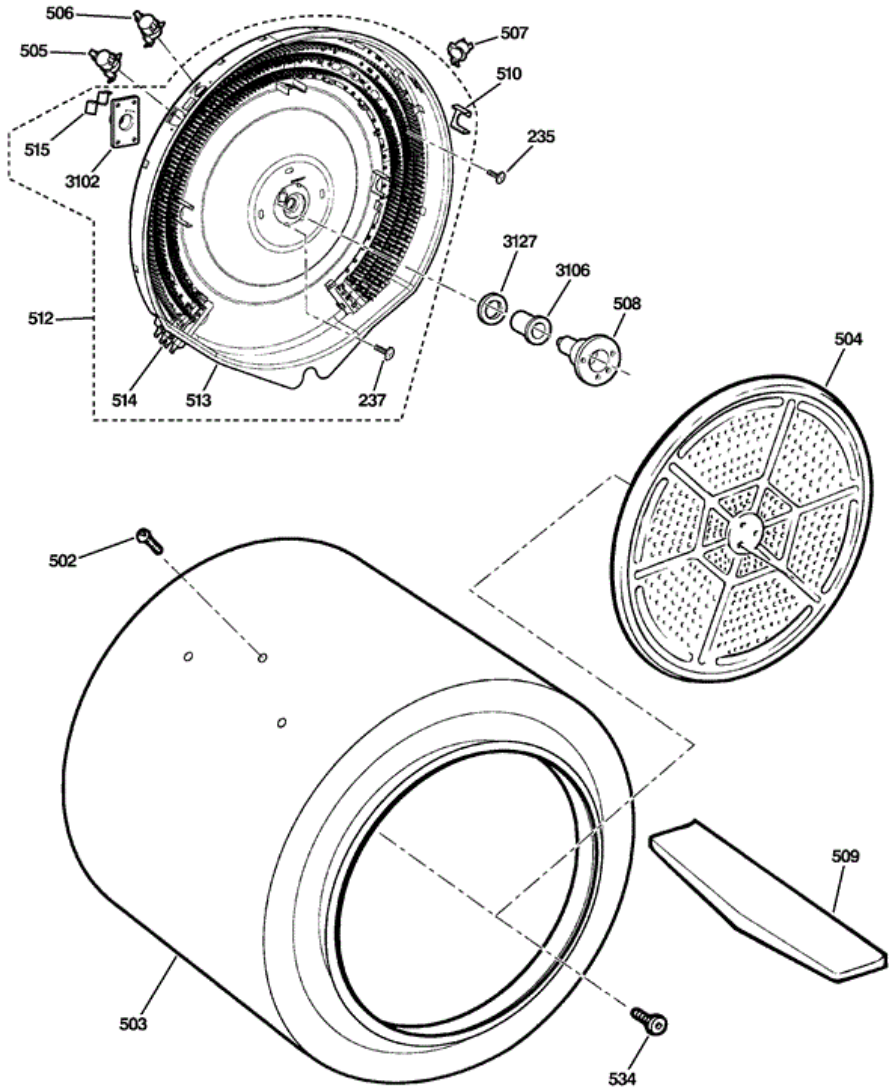

DVLR223EG7WW TABLERO / MOTOR

DVLR223EG7WW TABLERO / MOTOR

3	WE19M1474	END CAP LH WH
4	WE19M1473	END CAP RH WH
7	WE1M654	TIMER KNOB ASM WH
13	WE19M1499	BACK. ASM
35	WE4M367	PUSH TO START SWITCH
41	WE01X0980	U CLIP
72	WE19M1481	REAR PANEL
75	WE2M173	SCREW
80	WE04X10029	RESISTOR
100	WE4M353	TIMER PLAS. SHAFT
198	WE2M200	SCREW GROUND
201	WE16M17	BLOWER WHEEL W/INSERT
203	WE13X0200	STRAP MOTOR
204	WE01X0921	STRAP MOTOR
205	WE13M39	MOTOR SUPPORT
213	WE12M29	BELT DRIVE
215	WE3M25	IDLER ARM
216	WE12M8	PULLEY IDLER
218	WE14M93	BLOWER HOUSING
218	WE1M473	GASKET SEAL, HSNQ EXH
228	WE14M90	PIPE EXHAUST
230	WE4M127	THERMOSTAT DRUM OUT
231	WE2M187	SCREW
232	WE2M202	SCREW
233	WE13M35	MOTOR PLATE (E-COAT)
234	WE2M96	CAP NUT
235	WE2X263	SCREW
237	WE2M154	SCREW
239	WE2M167	SCREW
270	WE1M890	BLOWER PLATE
502	WE2M174	SCREW #10
630	WE17M37	MOTOR THRD SHAFT & PULLY
631	WE1M650	CONNECTOR MOTOR

803	WD21X0557	SWITCH INTERLOCK
2232	WE1M659	PUSH/ START BUTTON GREY

DVLR223EG7WW GABINETE

DVLR223EG7WW GABINETE

222	WE20M428	BOTTOM COVER
223	WE1M776	HEAT PAD ADHESIVE
224	WE1M775	HEAT SHEILD MICA
235	WE2X263	SCREW
236	WE1M771	LEVELLING LEG
401	WE20M286	TOP COVER WH
403	WE2M160	SCREW #8
404	WE20M426	SIDE PANEL WH
408	WE20M404	CHASSIS BASE
419	WE4M325	TERM BLK & GRND STRAP
420	WE20M301	PANEL REAR
430	WE1M458	TERM. BLOCK COVER
431	WE1M457	STRAIN RELIEF BRACKET
461	WZ05X0158	SCREW 8-32X3/8 GRD SCR
3204	WH2M270	SCREW

DVLR223EG7WW TAMBOR

DVLR223EG7WW TAMBOR

235	WE2X263	SCREW
237	WE2M154	SCREW
502	WE2M174	SCREW #10
503	WE21M14	DRUM ASM 6.0 CU.FT
504	WE14M77	DEFLECTOR HEAT
505	WE4M160	T'STAT , SAFETY LEFT
506	WE4M181	T'STAT INLET BIASED
507	WE4M137	T'STAT HI-LIMIT
508	WE3X39	SHAFT & BRACKET ASM
509	WE14M75	BAFFLE DRUM
510	WE1M780	PROTECTION BRACKET
512	WE11M30	MICA HEATER & HOUSING AS
513	WE11M31	HOUSING HEATER
514	WE11M32	MICA UNIT ASM.
515	WE1M554	GROUND STRAP
534	WE2M163	SCREW #10
3102	WE1M300	BEARING RETAINER
3106	WE1M462	SLEEVE, DRUM BEARING
3127	WE1M461	O-RING