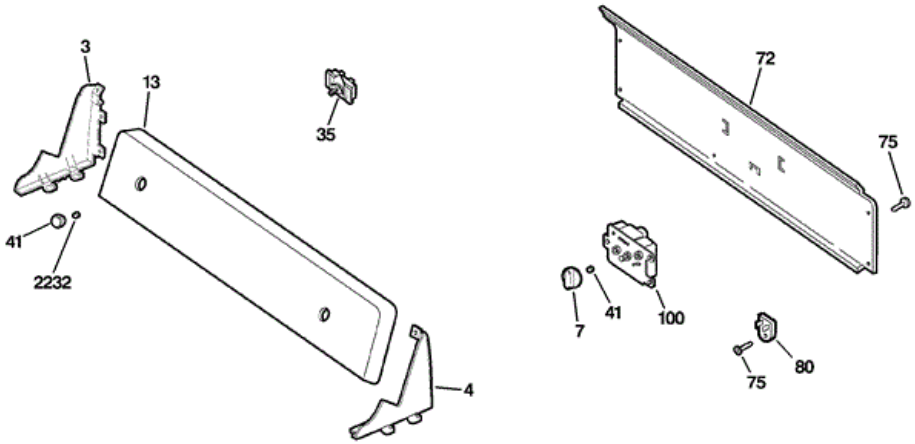

DVLR223EG7WW TABLERO / MOTOR

DVLR223EG7WW TABLERO / MOTOR

3	WE19M1474	END CAP LH WH
4	WE19M1473	END CAP RH WH
7	WE1M654	TIMER KNOB ASM WH
13	WE19M1499	BACK. ASM
35	WE4M367	PUSH TO START SWITCH
41	WE01X0980	U CLIP
72	WE19M1481	REAR PANEL
75	WE2M173	SCREW
80	WE04X10029	RESISTOR
100	WE4M353	TIMER PLAS. SHAFT
198	WE2M200	SCREW GROUND
201	WE16M17	BLOWER WHEEL W/INSERT
203	WE13X0200	STRAP MOTOR
204	WE01X0921	STRAP MOTOR
205	WE13M39	MOTOR SUPPORT
213	WE12M29	BELT DRIVE
215	WE3M25	IDLER ARM
216	WE12M8	PULLEY IDLER
218	WE14M93	BLOWER HOUSING
218	WE1M473	GASKET SEAL, HSNQ EXH
228	WE14M90	PIPE EXHAUST
230	WE4M127	THERMOSTAT DRUM OUT
231	WE2M187	SCREW
232	WE2M202	SCREW
233	WE13M35	MOTOR PLATE (E-COAT)
234	WE2M96	CAP NUT
235	WE2X263	SCREW
237	WE2M154	SCREW
239	WE2M167	SCREW
270	WE1M890	BLOWER PLATE
502	WE2M174	SCREW #10
630	WE17M37	MOTOR THRD SHAFT & PULLY
631	WE1M650	CONNECTOR MOTOR

803	WD21X0557	SWITCH INTERLOCK
2232	WE1M659	PUSH/ START BUTTON GREY

DVLR223EG7WW GABINETE

DVLR223EG7WW GABINETE

222	WE20M428	BOTTOM COVER
223	WE1M776	HEAT PAD ADHESIVE
224	WE1M775	HEAT SHEILD MICA
235	WE2X263	SCREW
236	WE1M771	LEVELLING LEG
401	WE20M286	TOP COVER WH
403	WE2M160	SCREW #8
404	WE20M426	SIDE PANEL WH
408	WE20M404	CHASSIS BASE
419	WE4M325	TERM BLK & GRND STRAP
420	WE20M301	PANEL REAR
430	WE1M458	TERM. BLOCK COVER
431	WE1M457	STRAIN RELIEF BRACKET
461	WZ05X0158	SCREW 8-32X3/8 GRD SCR
3204	WH2M270	SCREW

DVLR223EG7WW TAMBOR

DVLR223EG7WW TAMBOR

235	WE2X263	SCREW
237	WE2M154	SCREW
502	WE2M174	SCREW #10
503	WE21M14	DRUM ASM 6.0 CU.FT
504	WE14M77	DEFLECTOR HEAT
505	WE4M160	T'STAT , SAFETY LEFT
506	WE4M181	T'STAT INLET BIASED
507	WE4M137	T'STAT HI-LIMIT
508	WE3X39	SHAFT & BRACKET ASM
509	WE14M75	BAFFLE DRUM
510	WE1M780	PROTECTION BRACKET
512	WE11M30	MICA HEATER & HOUSING AS
513	WE11M31	HOUSING HEATER
514	WE11M32	MICA UNIT ASM.
515	WE1M554	GROUND STRAP
534	WE2M163	SCREW #10
3102	WE1M300	BEARING RETAINER
3106	WE1M462	SLEEVE, DRUM BEARING
3127	WE1M461	O-RING